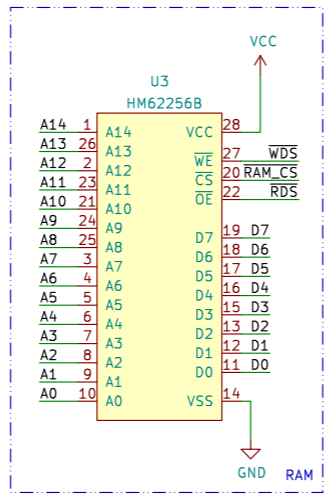

Expansion

ROM

IO

CPU

Serial Ports (USB and RS232)