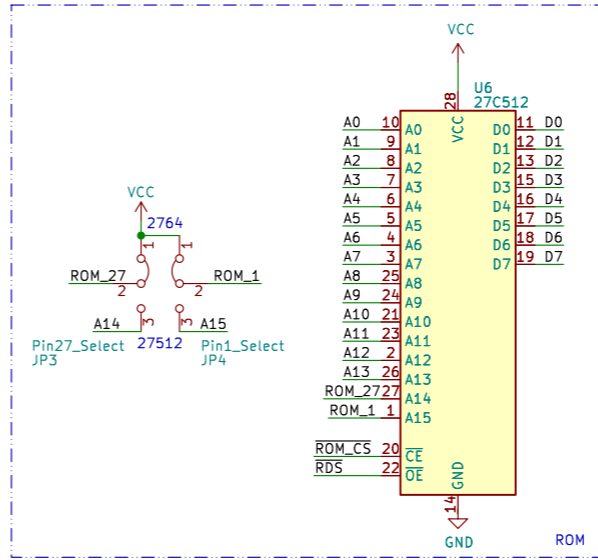

Expansion

ROM

IO

CPU

Serial Ports (USB and RS232)