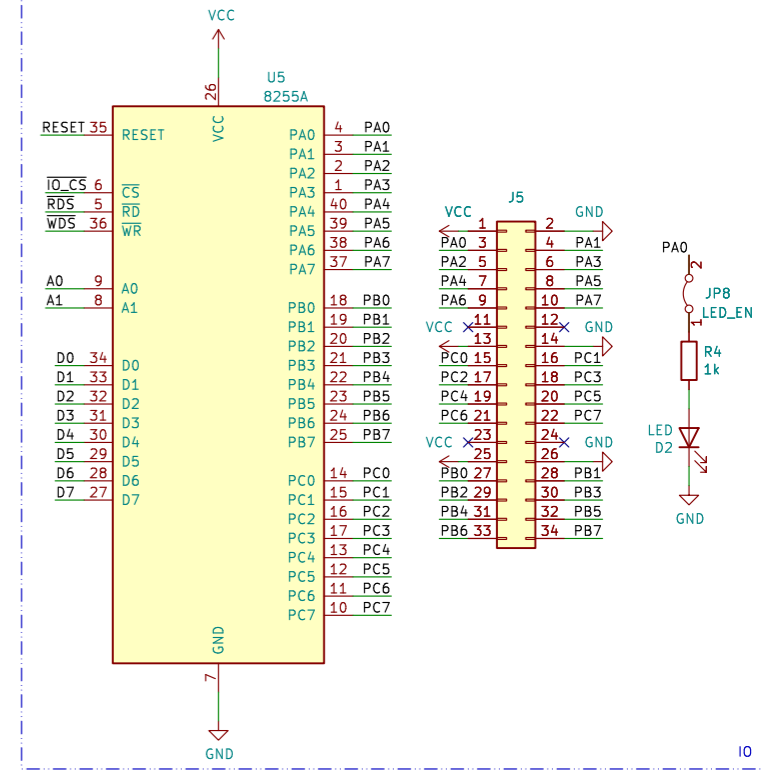

Expansion

ROM

IO

CPU

Serial Ports (USB and RS232)