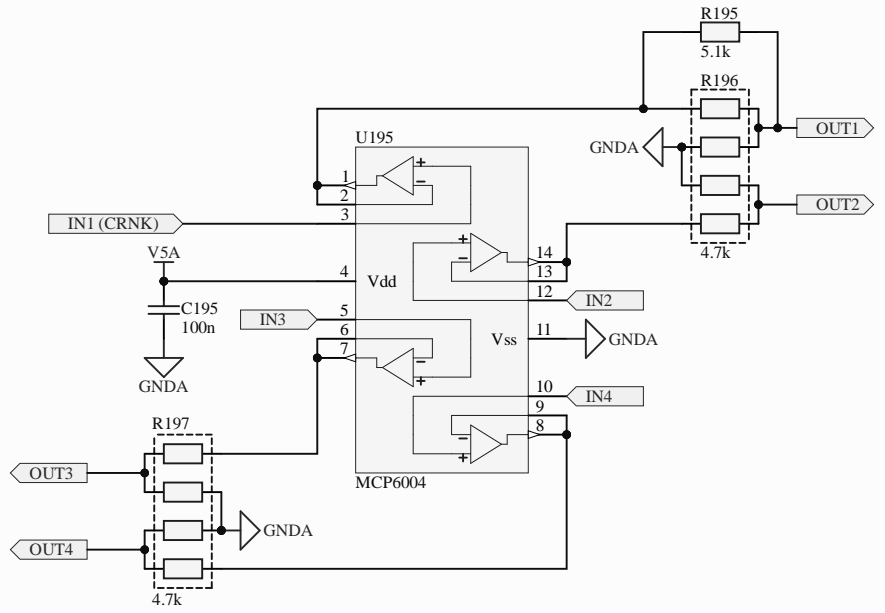

More accurate threshold for "raw" connection of VR sensors

Title		
Size	Number	Revision
A4		
Date:	9.01.2023	Sheet of
File:	C:\Nadezhda\...\power.SchDoc	Drawn By: