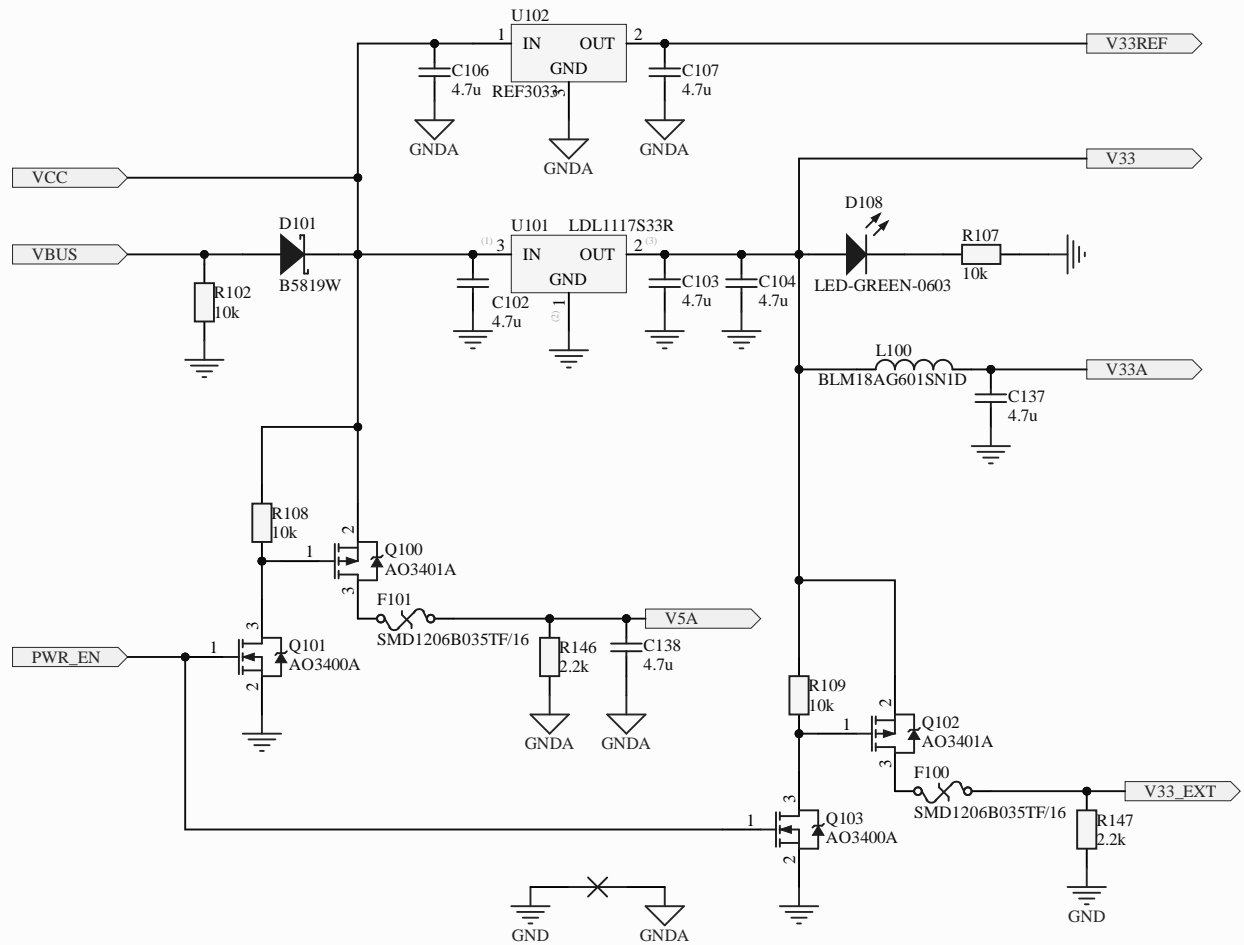

More accurate threshold for "raw" connection of VR sensors

Title		
Size	Number	Revision
A4		
Date:	9.01.2023	Sheet of
File:	C:\Nadezhda\...\power.SchDoc	Drawn By: