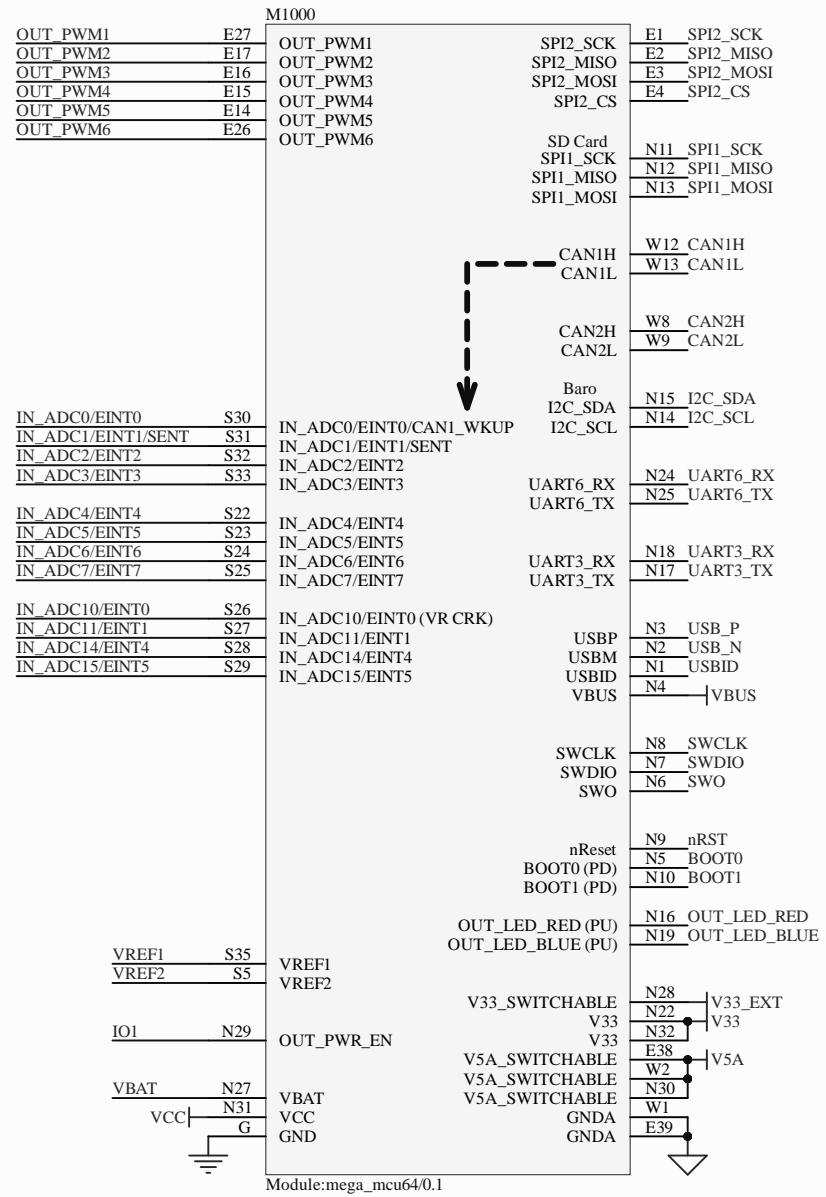

A

A

B

B

C

C

D

D

More accurate threshold for "raw" connection of VR sensors

Title		
Size	Number	Revision
A4		
Date:	6.10.2023	Sheet of
File:	C:\Work\...\power.SchDoc	Drawn By: