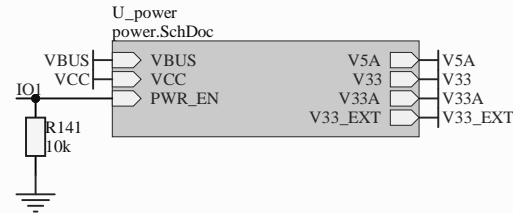

More accurate threshold for "raw" connection of VR sensors

Title		
Size	Number	Revision
A4		
Date:	6.10.2023	Sheet of
File:	C:\Work\...\power.SchDoc	Drawn By: