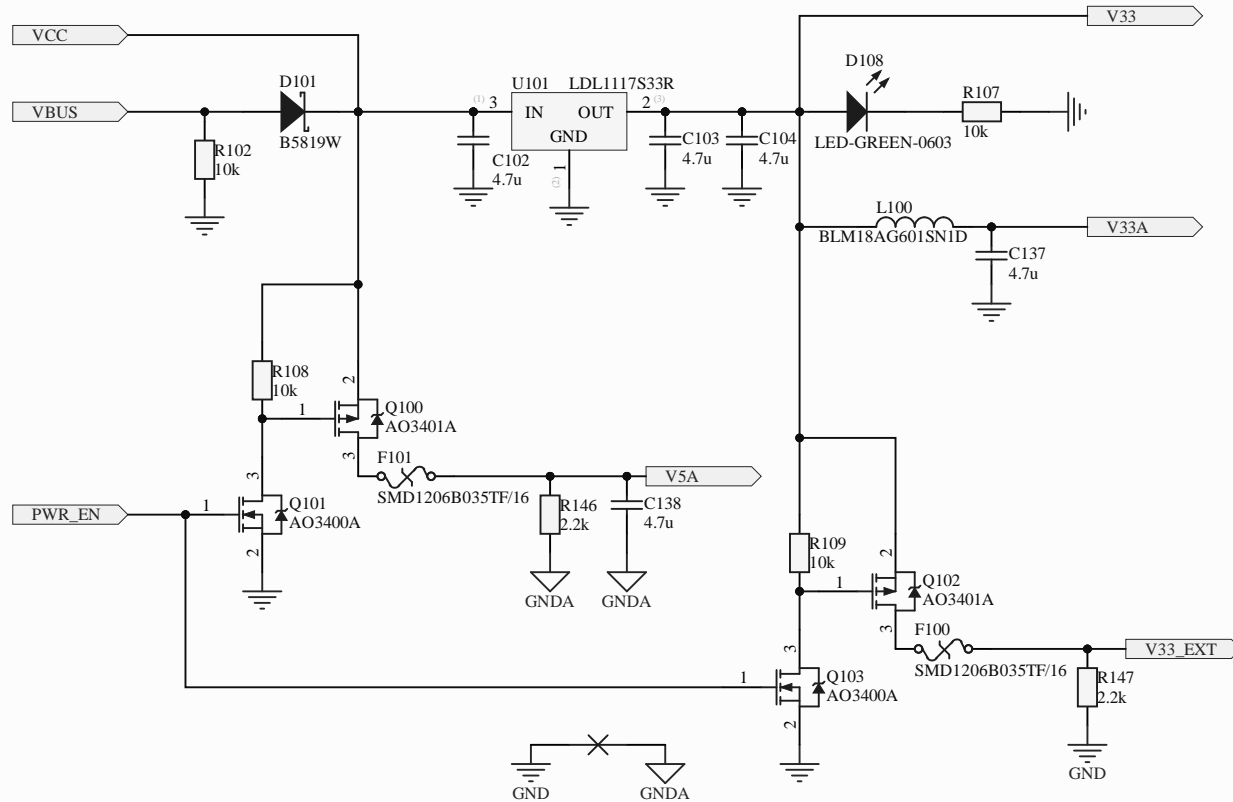

More accurate threshold for "raw" connection of VR sensors

Title		
Size	Number	Revision
A4		
Date:	6.10.2023	Sheet of
File:	C:\Work\...\power.SchDoc	Drawn By: