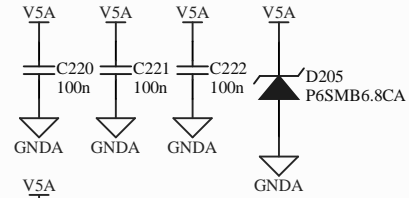

A

A

B

B

C

C

D

D

More accurate threshold for "raw" connection of VR sensors

Title		
Size	Number	Revision
A4		
Date:	6.10.2023	Sheet of
File:	C:\Work\...\power.SchDoc	Drawn By: