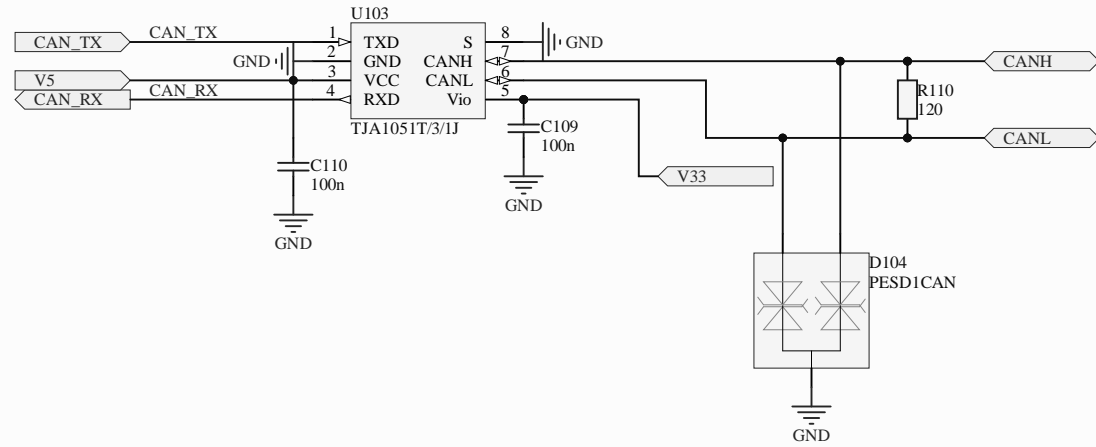

More accurate threshold for "raw" connection of VR sensors

Title		
Size	Number	Revision
A4		
Date:	6.10.2023	Sheet of
File:	C:\Work\...\power.SchDoc	Drawn By: