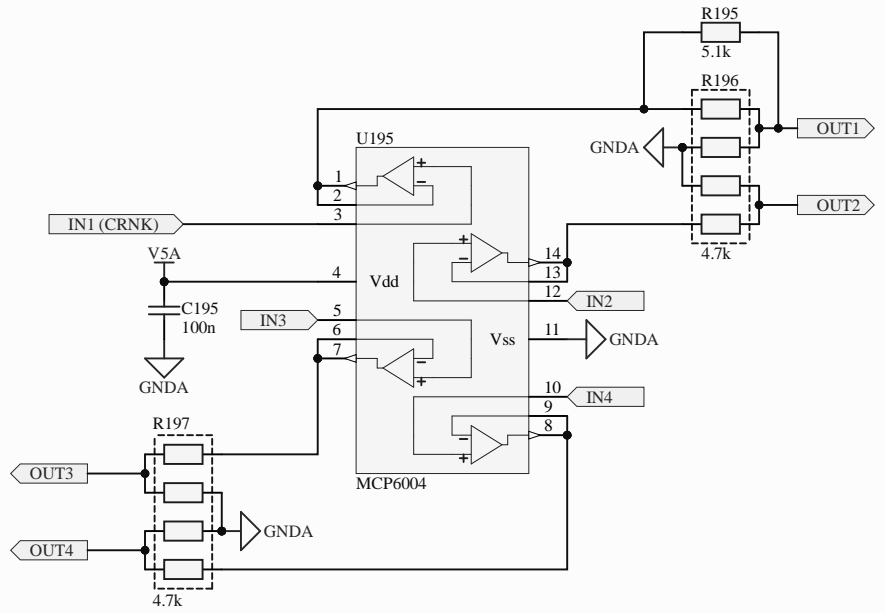

More accurate threshold for "raw" connection of VR sensors

Title		
Size	Number	Revision
A4		
Date:	6.10.2023	Sheet of
File:	C:\Work\...\power.SchDoc	Drawn By: