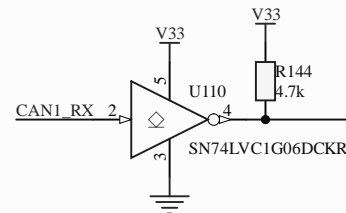

More accurate threshold for "raw" connection of VR sensors

Title		
Size	Number	Revision
A4		
Date:	6.10.2023	Sheet of
File:	C:\Work\...\power.SchDoc	Drawn By: