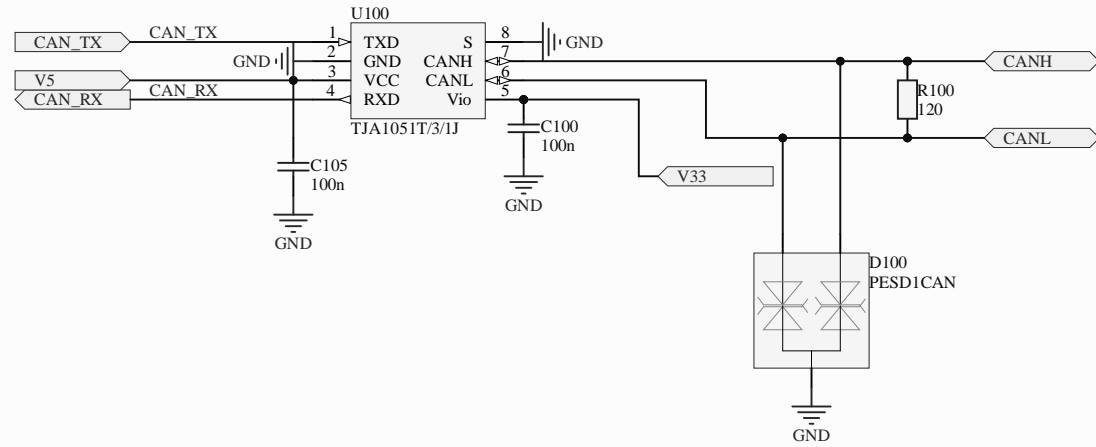

More accurate threshold for "raw" connection of VR sensors

Title		
Size	Number	Revision
A4		
Date:	6.10.2023	Sheet of
File:	C:\Work\...\power.SchDoc	Drawn By: