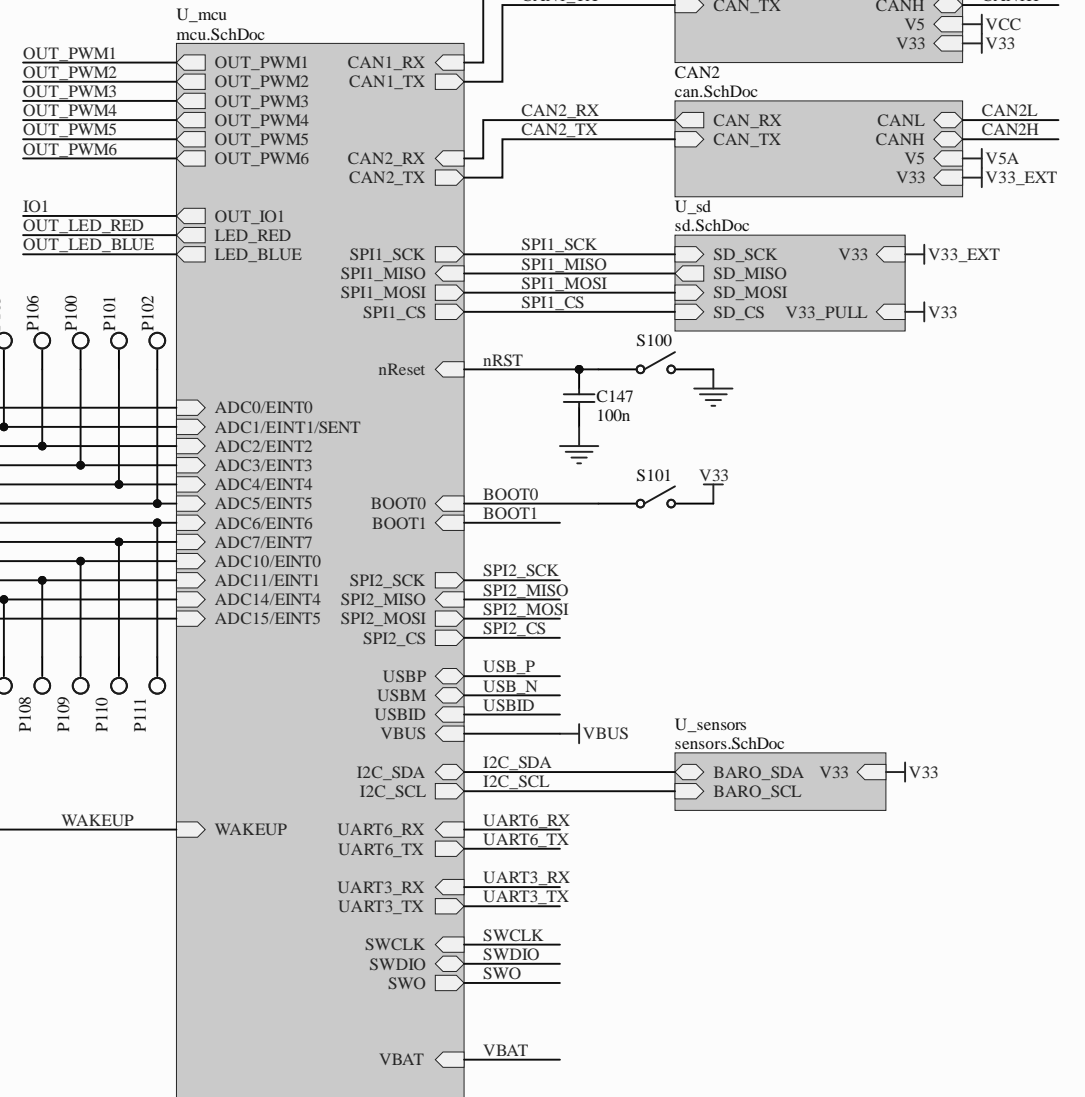

A

A

B

B

C

C

D

D

More accurate threshold for "raw" connection of VR sensors

Title		
Size	Number	Revision
A4		
Date:	6.10.2023	Sheet of
File:	C:\Work\...\power.SchDoc	Drawn By: