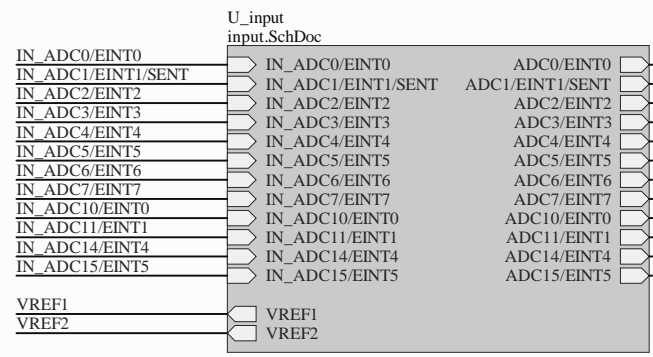

A

A

B

B

C

C

D

D

More accurate threshold for "raw" connection of VR sensors

Title		
Size	Number	Revision
A4		
Date:	6.10.2023	Sheet of
File:	C:\Work\...\power.SchDoc	Drawn By: