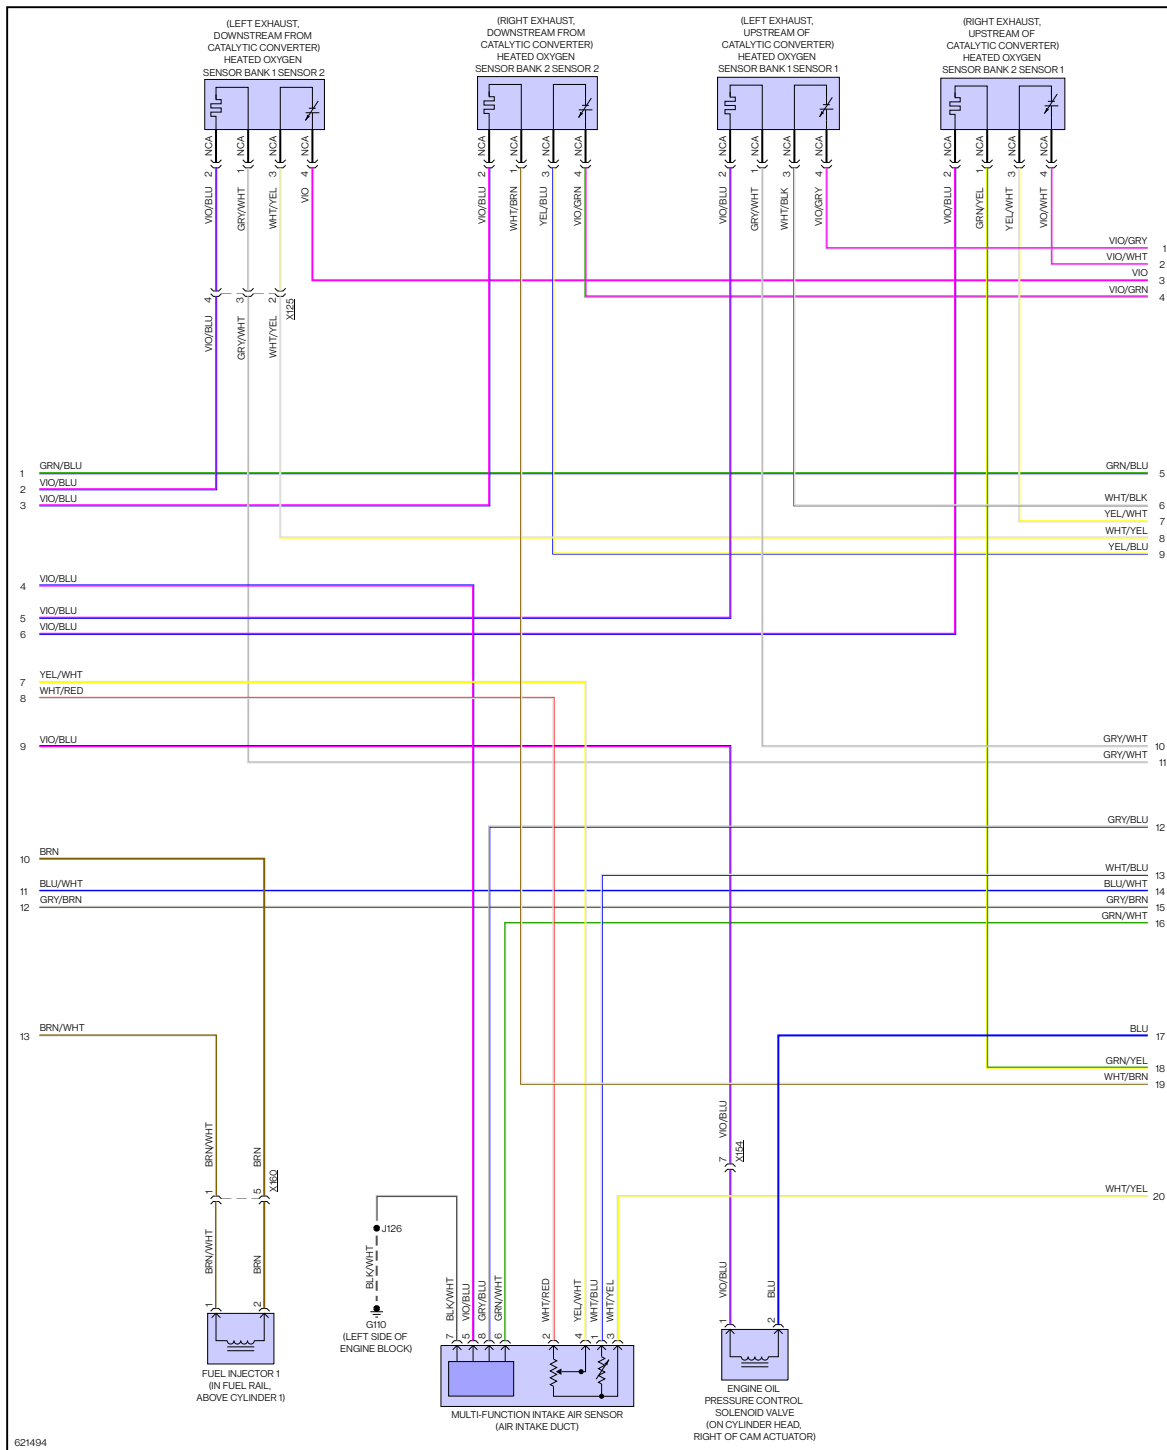

YMMS: 2018 Chevrolet Tahoe LT
 Engine: 5.3L Eng
 VIN:

Jan 25, 2022

License:
 Odometer:

ENGINE PERFORMANCE > 5.3L VIN C

Fig 1: 5.3L VIN C, Engine Performance Circuit (1 of 8)

Fig 2: 5.3L VIN C, Engine Performance Circuit (2 of 8)

Fig 3: 5.3L VIN C, Engine Performance Circuit (3 of 8)

Fig 4: 5.3L VIN C, Engine Performance Circuit (4 of 8)

Fig 5: 5.3L VIN C, Engine Performance Circuit (5 of 8)

Fig 7: 5.3L VIN C, Engine Performance Circuit (7 of 8)

Fig 8: 5.3L VIN C, Engine Performance Circuit (8 of 8)