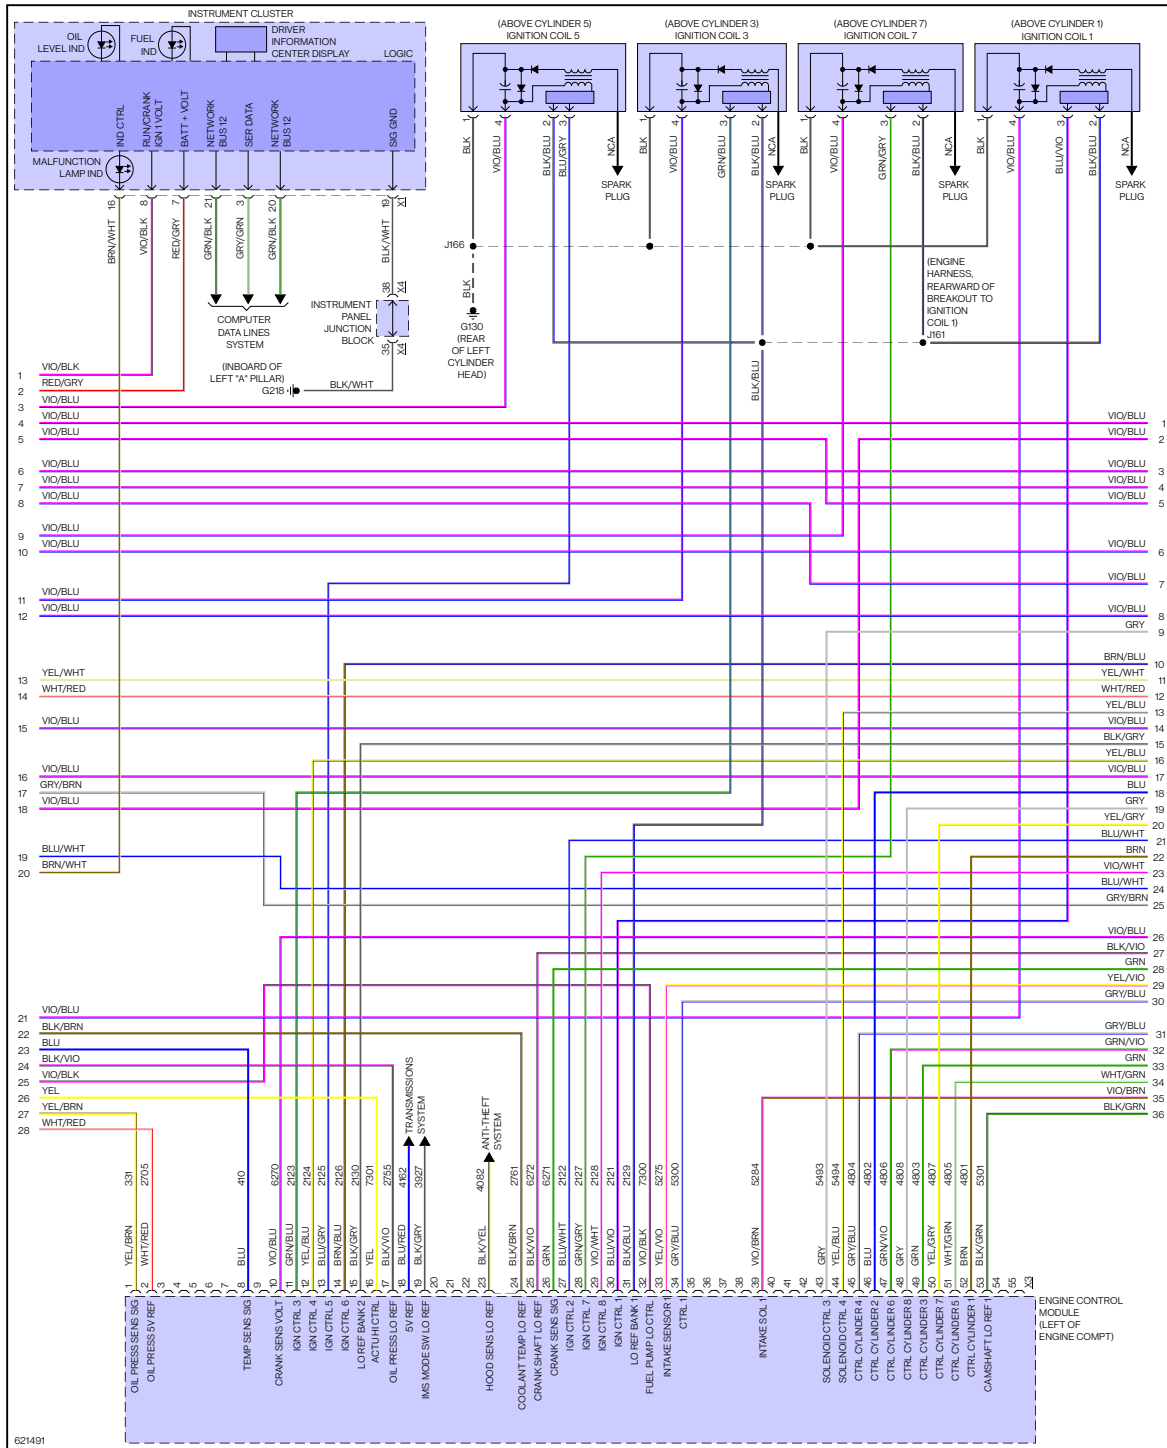

YMMS: 2018 Chevrolet Tahoe LT
 Engine: 5.3L Eng
 VIN:

Jan 25, 2022

License:
 Odometer:

ENGINE PERFORMANCE > 5.3L VIN C

Fig 1: 5.3L VIN C, Engine Performance Circuit (1 of 8)

Fig 2: 5.3L VIN C, Engine Performance Circuit (2 of 8)

Fig 3: 5.3L VIN C, Engine Performance Circuit (3 of 8)

Fig 4: 5.3L VIN C, Engine Performance Circuit (4 of 8)

Fig 5: 5.3L VIN C, Engine Performance Circuit (5 of 8)

Fig 7: 5.3L VIN C, Engine Performance Circuit (7 of 8)

Fig 8: 5.3L VIN C, Engine Performance Circuit (8 of 8)