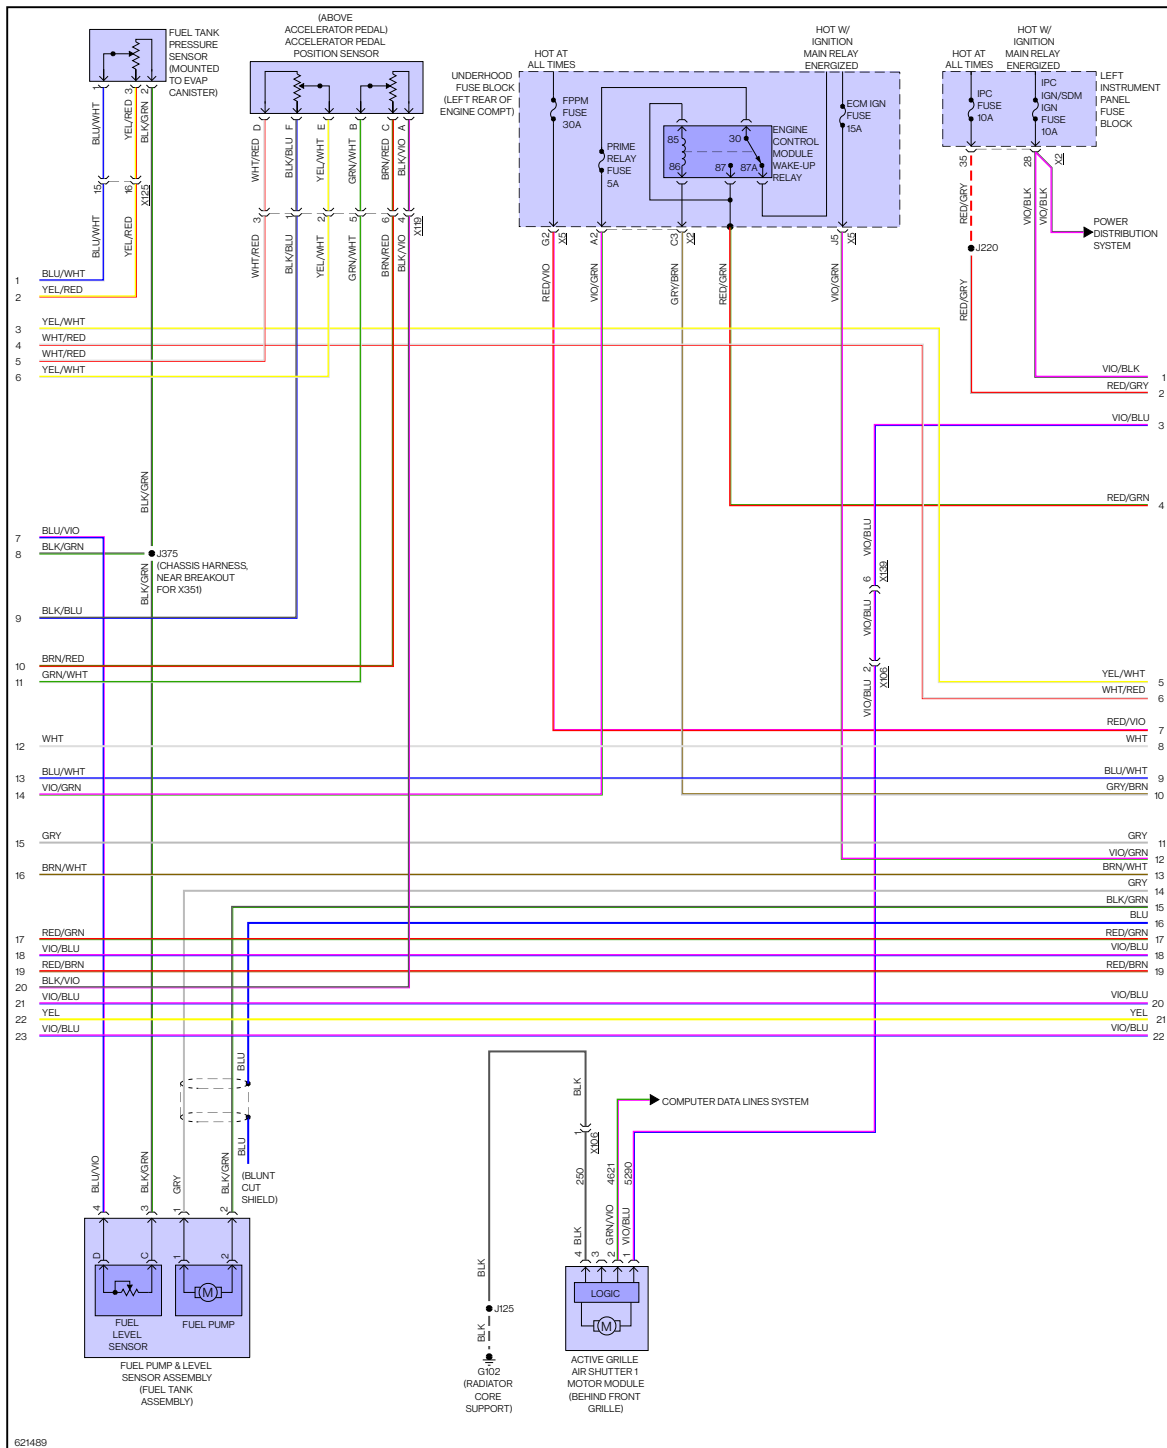

YMMS: 2018 Chevrolet Tahoe LT
 Engine: 5.3L Eng
 VIN:

Jan 25, 2022

License:
 Odometer:

ENGINE PERFORMANCE > 5.3L VIN C

Fig 1: 5.3L VIN C, Engine Performance Circuit (1 of 8)

Fig 2: 5.3L VIN C, Engine Performance Circuit (2 of 8)

Fig 3: 5.3L VIN C, Engine Performance Circuit (3 of 8)

Fig 4: 5.3L VIN C, Engine Performance Circuit (4 of 8)

Fig 5: 5.3L VIN C, Engine Performance Circuit (5 of 8)

Fig 7: 5.3L VIN C, Engine Performance Circuit (7 of 8)

Fig 8: 5.3L VIN C, Engine Performance Circuit (8 of 8)