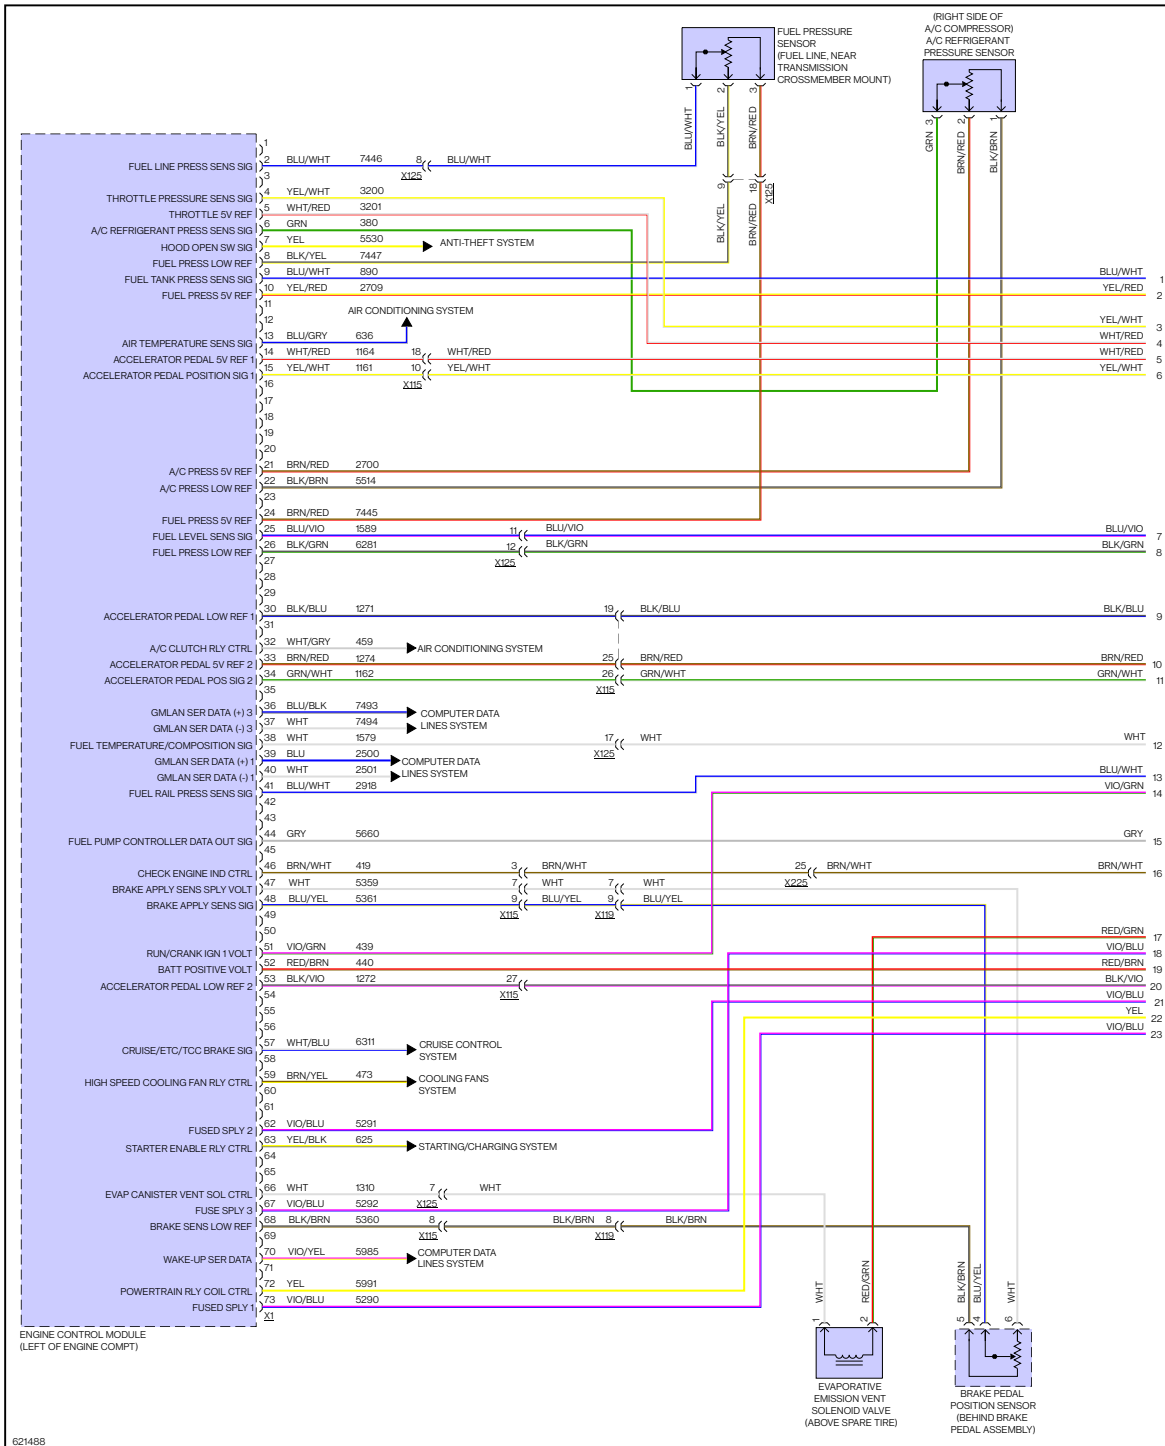

YMMS: 2018 Chevrolet Tahoe LT
 Engine: 5.3L Eng
 VIN:

Jan 25, 2022

License:
 Odometer:

ENGINE PERFORMANCE > 5.3L VIN C

Fig 1: 5.3L VIN C, Engine Performance Circuit (1 of 8)

Fig 2: 5.3L VIN C, Engine Performance Circuit (2 of 8)

Fig 3: 5.3L VIN C, Engine Performance Circuit (3 of 8)

Fig 4: 5.3L VIN C, Engine Performance Circuit (4 of 8)

Fig 5: 5.3L VIN C, Engine Performance Circuit (5 of 8)

Fig 7: 5.3L VIN C, Engine Performance Circuit (7 of 8)

Fig 8: 5.3L VIN C, Engine Performance Circuit (8 of 8)