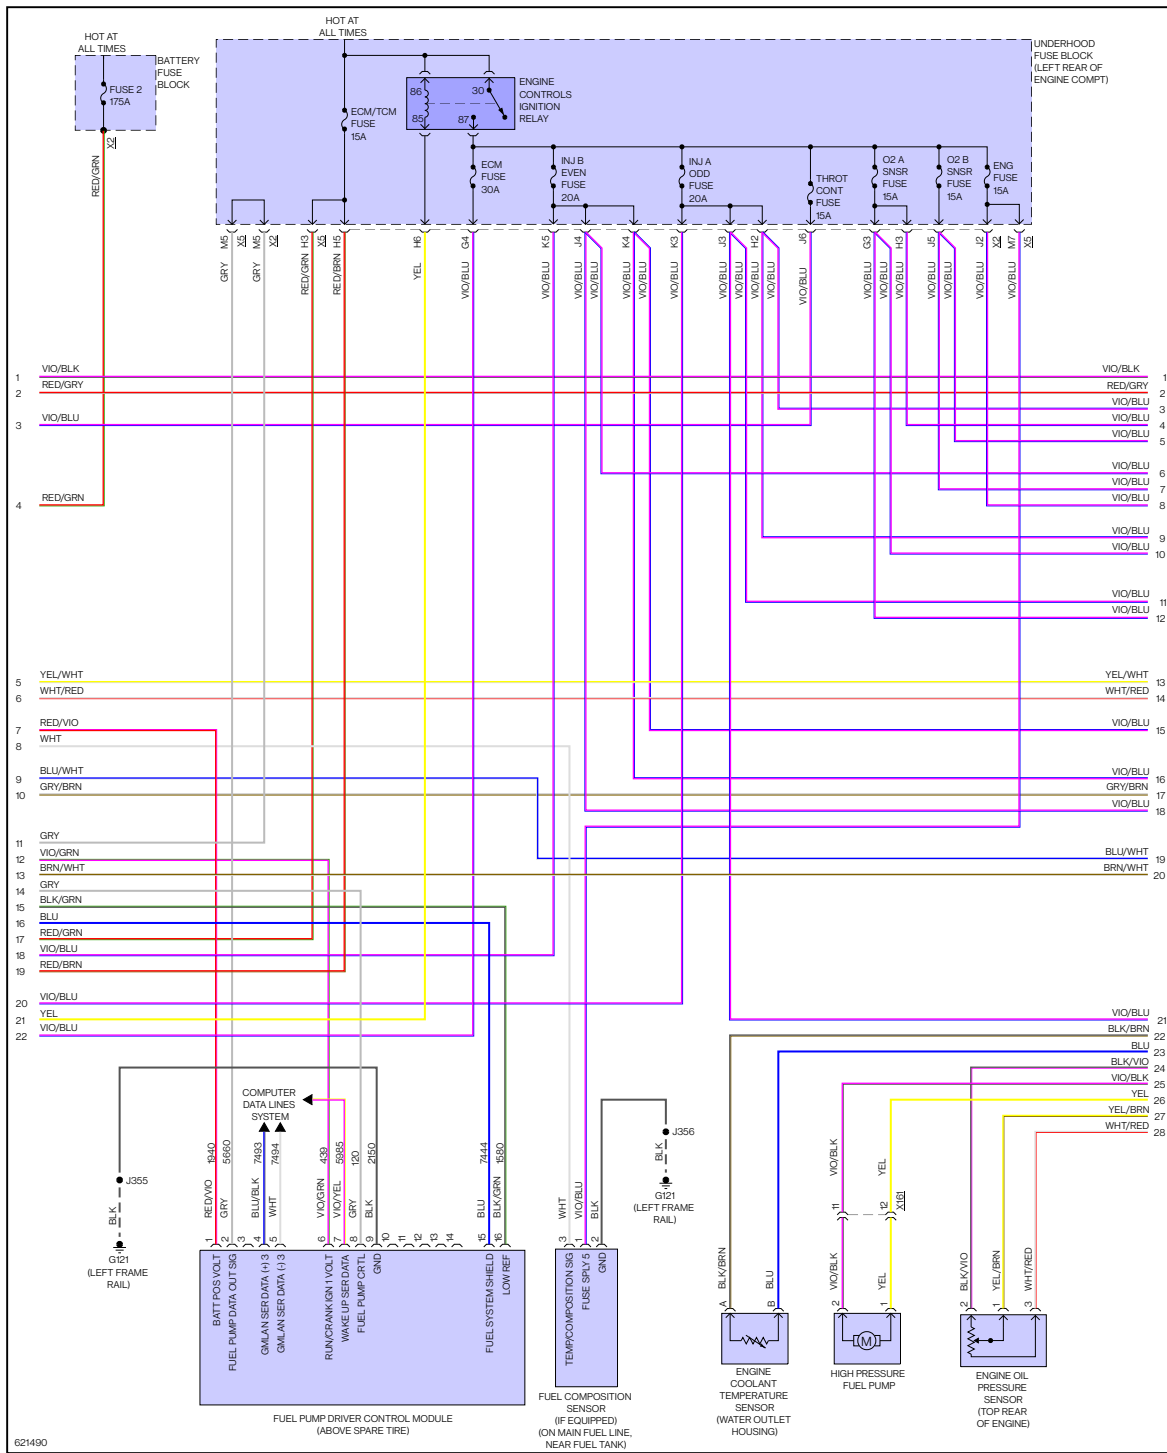

YMMS: 2018 Chevrolet Tahoe LT
 Engine: 5.3L Eng
 VIN:

Jan 25, 2022

License:
 Odometer:

ENGINE PERFORMANCE > 5.3L VIN C

Fig 1: 5.3L VIN C, Engine Performance Circuit (1 of 8)

Fig 2: 5.3L VIN C, Engine Performance Circuit (2 of 8)

Fig 3: 5.3L VIN C, Engine Performance Circuit (3 of 8)

Fig 4: 5.3L VIN C, Engine Performance Circuit (4 of 8)

Fig 5: 5.3L VIN C, Engine Performance Circuit (5 of 8)

Fig 7: 5.3L VIN C, Engine Performance Circuit (7 of 8)

Fig 8: 5.3L VIN C, Engine Performance Circuit (8 of 8)