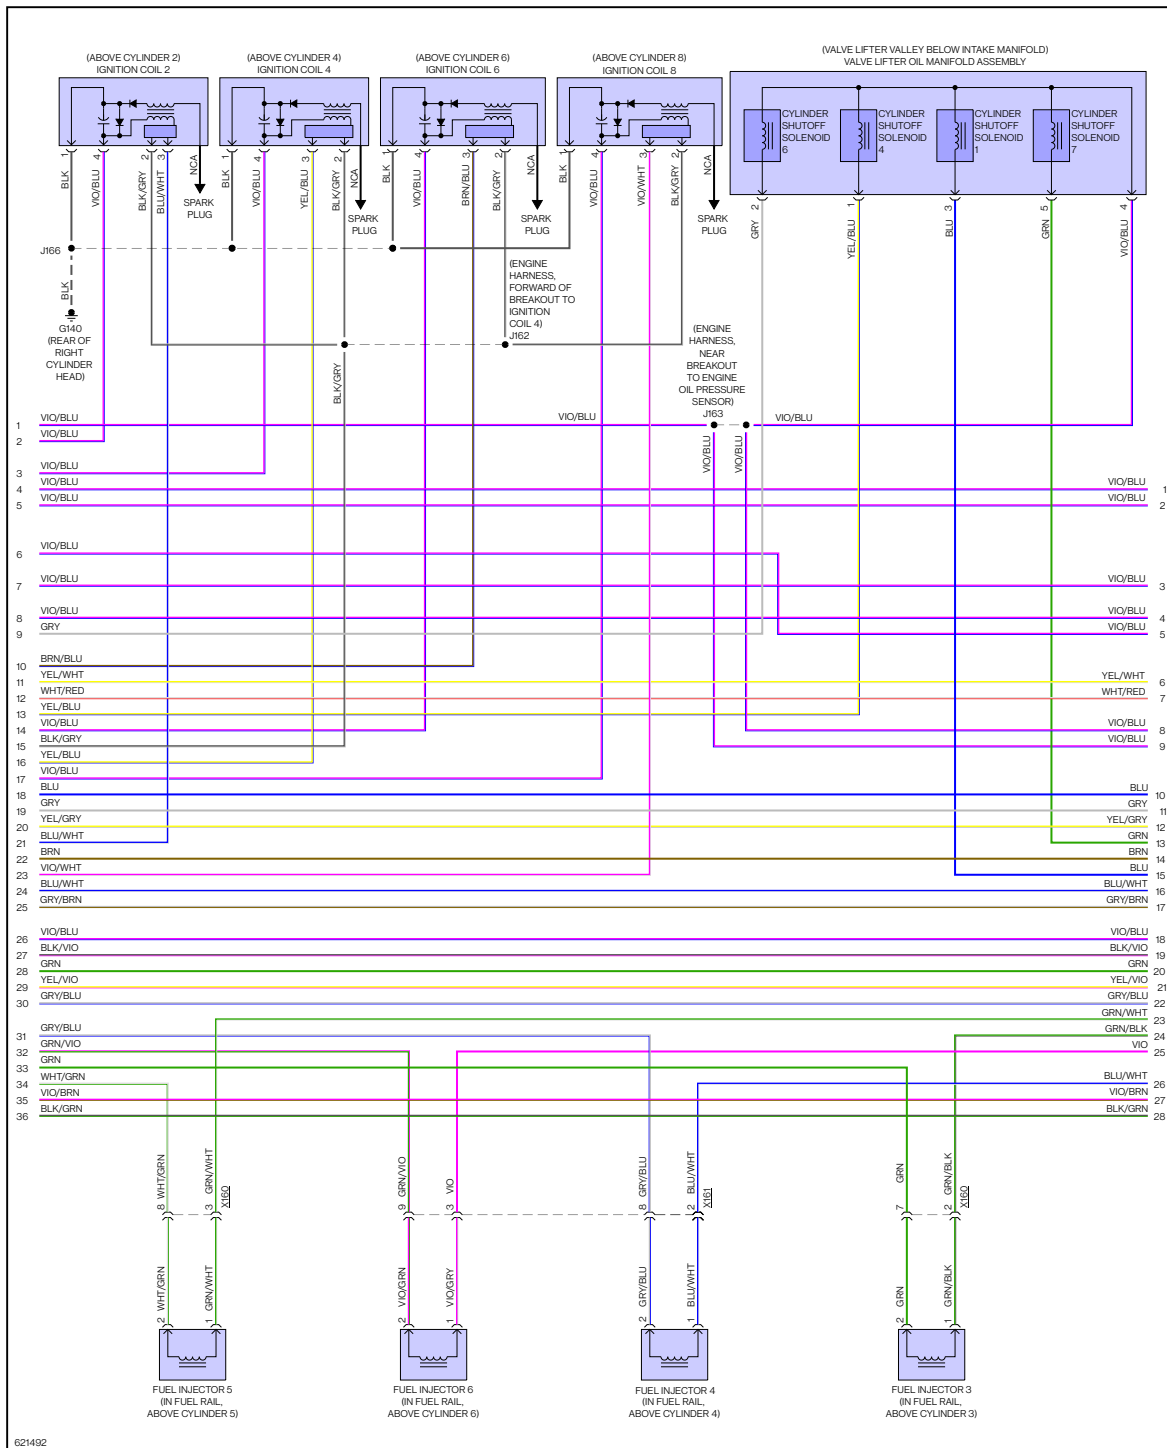

YMMS: 2018 Chevrolet Tahoe LT
 Engine: 5.3L Eng
 VIN:

Jan 25, 2022

License:
 Odometer:

ENGINE PERFORMANCE > 5.3L VIN C

Fig 1: 5.3L VIN C, Engine Performance Circuit (1 of 8)

Fig 2: 5.3L VIN C, Engine Performance Circuit (2 of 8)

Fig 3: 5.3L VIN C, Engine Performance Circuit (3 of 8)

Fig 4: 5.3L VIN C, Engine Performance Circuit (4 of 8)

Fig 5: 5.3L VIN C, Engine Performance Circuit (5 of 8)

Fig 7: 5.3L VIN C, Engine Performance Circuit (7 of 8)

Fig 8: 5.3L VIN C, Engine Performance Circuit (8 of 8)