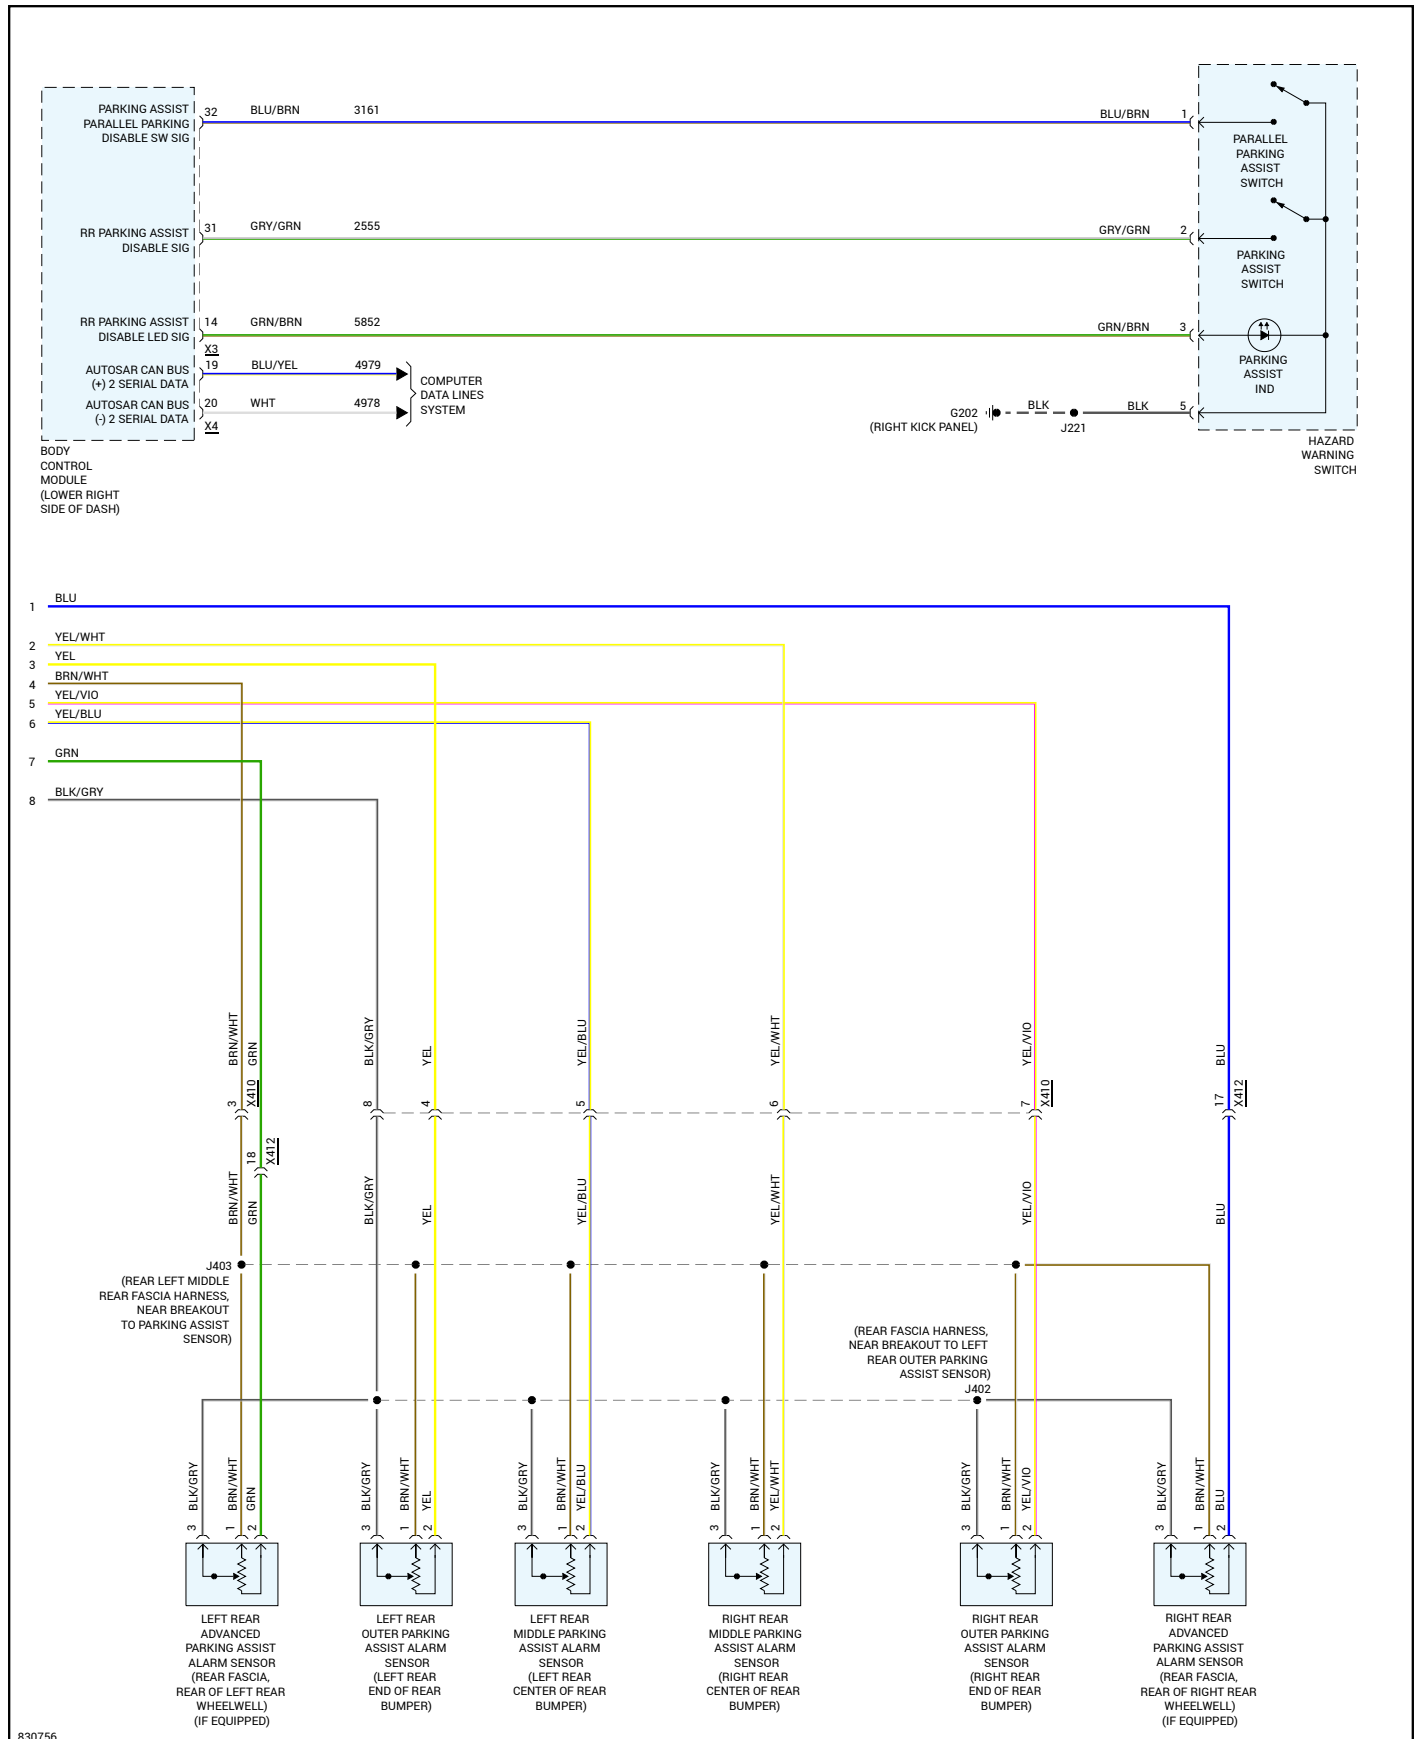

2023 Cadillac CT5 AWD V6-3.0L Turbo

Vehicle > Accessories and Optional Equipment > Navigation System > Diagrams > Electrical - Interactive Color (Non OE)

Navigation - Parking Assistant Circuit - Page 2 of 2

830756