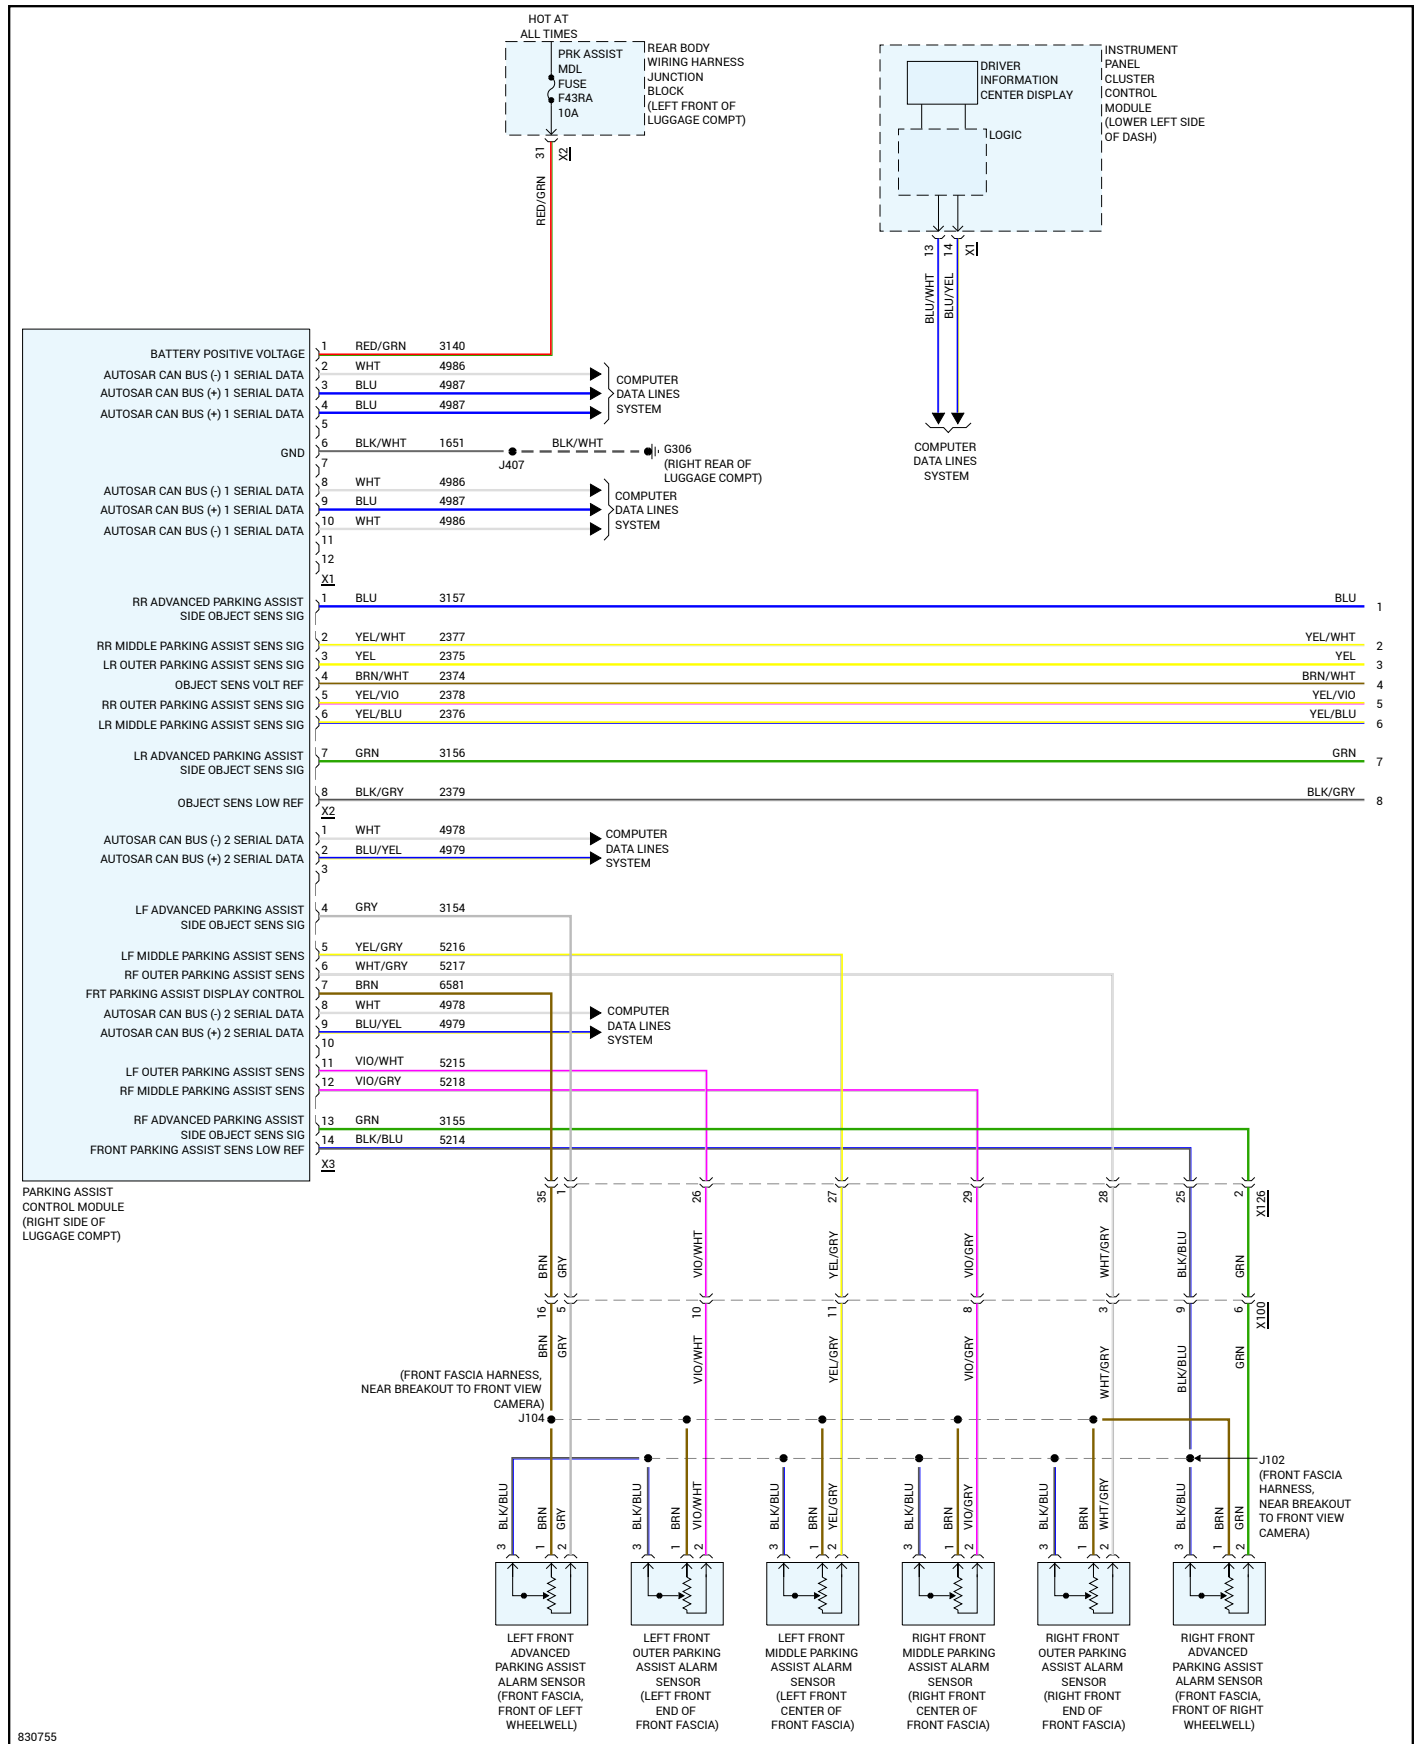

# 2023 Cadillac CT5 AWD V6-3.0L Turbo

## Vehicle > Accessories and Optional Equipment > Navigation System > Diagrams > Electrical - Interactive Color (Non OE)

### Navigation - Parking Assistant Circuit - Page 1 of 2

830755