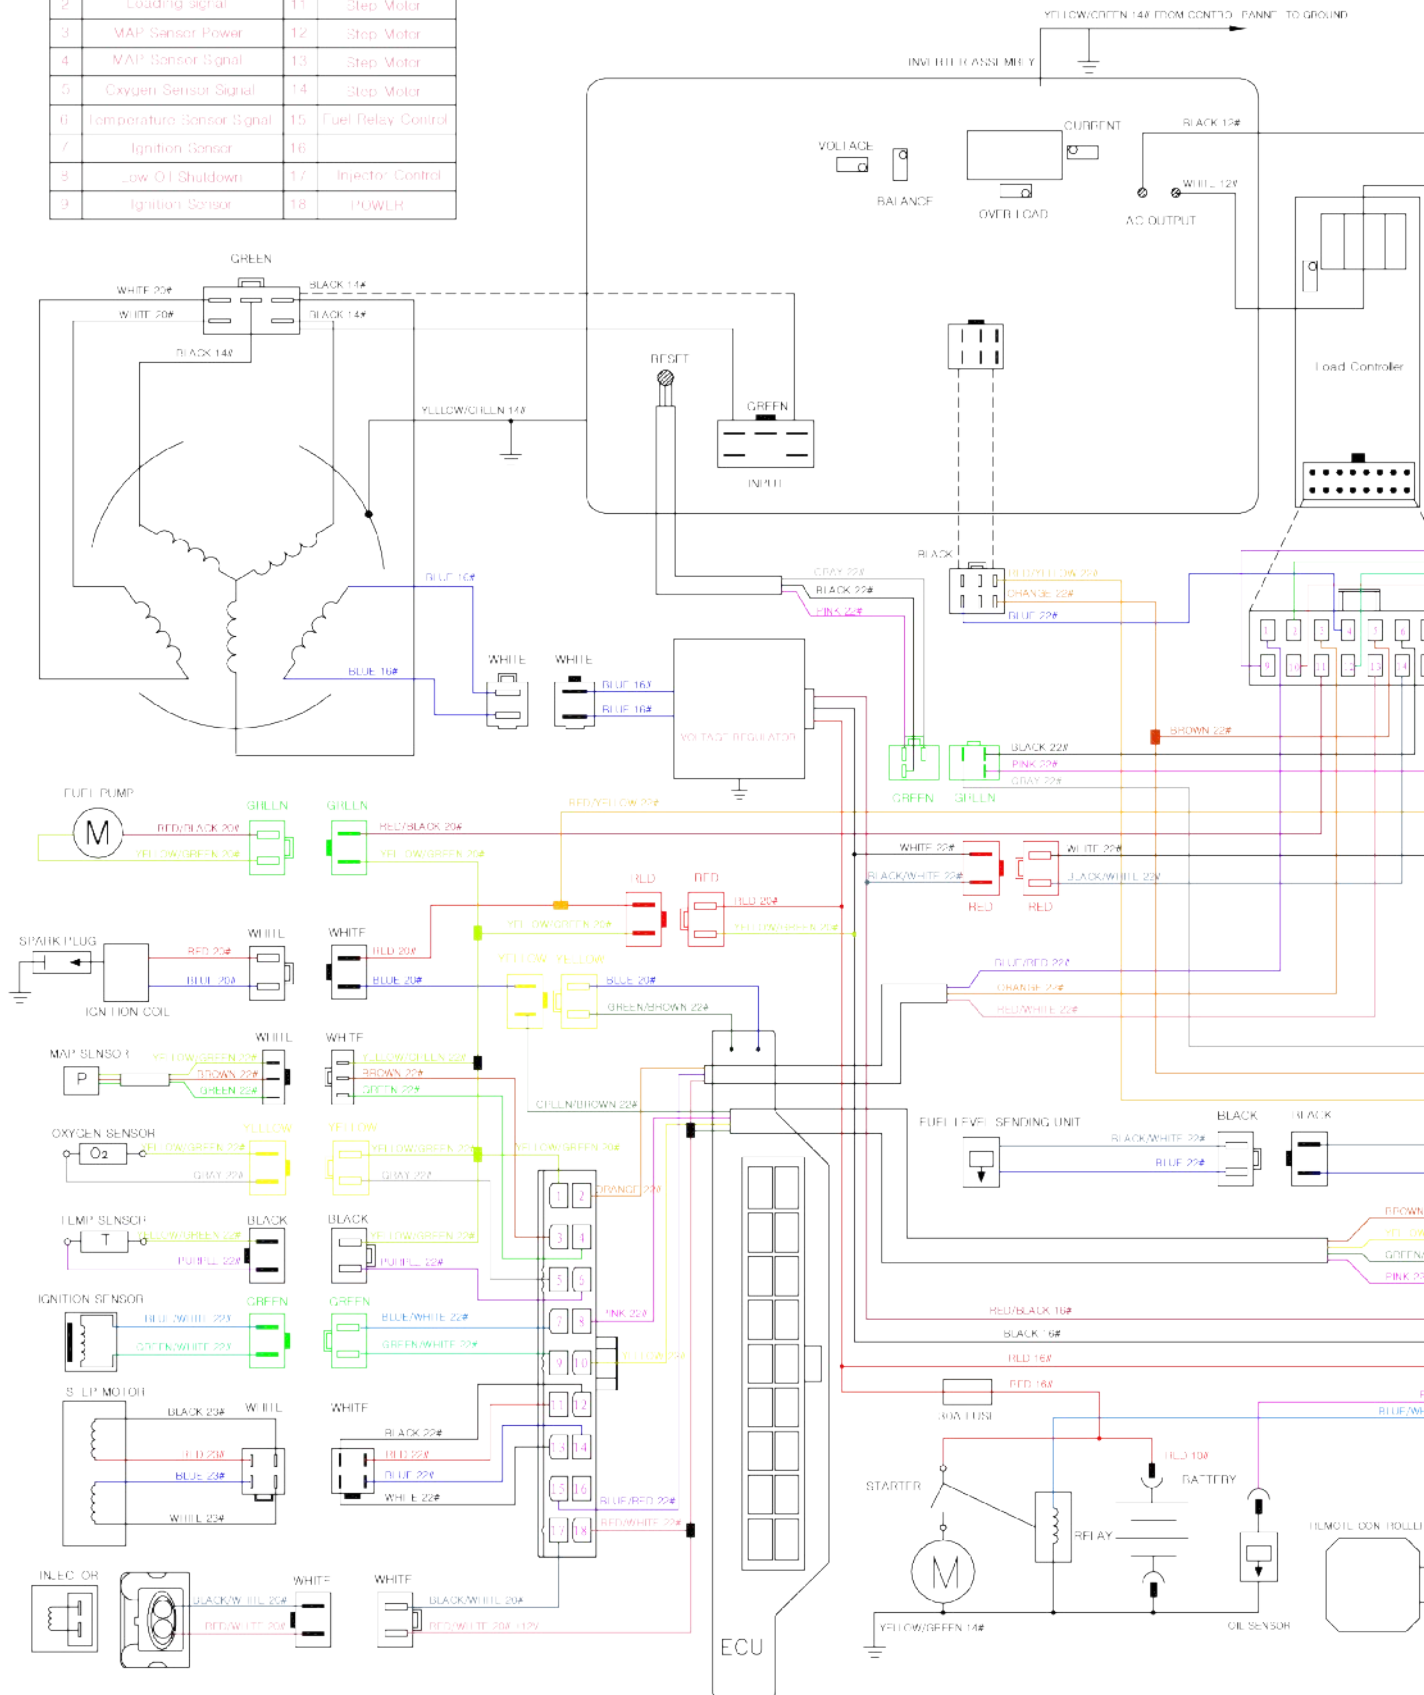

ESI 4000

WIRING

ECU connectors function

NO	Function	NO	Function
1	Ground	10	Fault Signal
2	Loading signal	11	Step Motor
3	MAP Sensor Power	12	Step Motor
4	MAP Sensor Signal	13	Step Motor
5	Oxygen Sensor Signal	14	Step Motor
6	Temperature Sensor Signal	15	Fuel Relay Control
7	Ignition Sensor	16	Injector Control
8	Low O ₂ Shutdown	17	Injector Control
9	Ignition Sensor	18	POWER

OIER-EFI

DIAGRAM