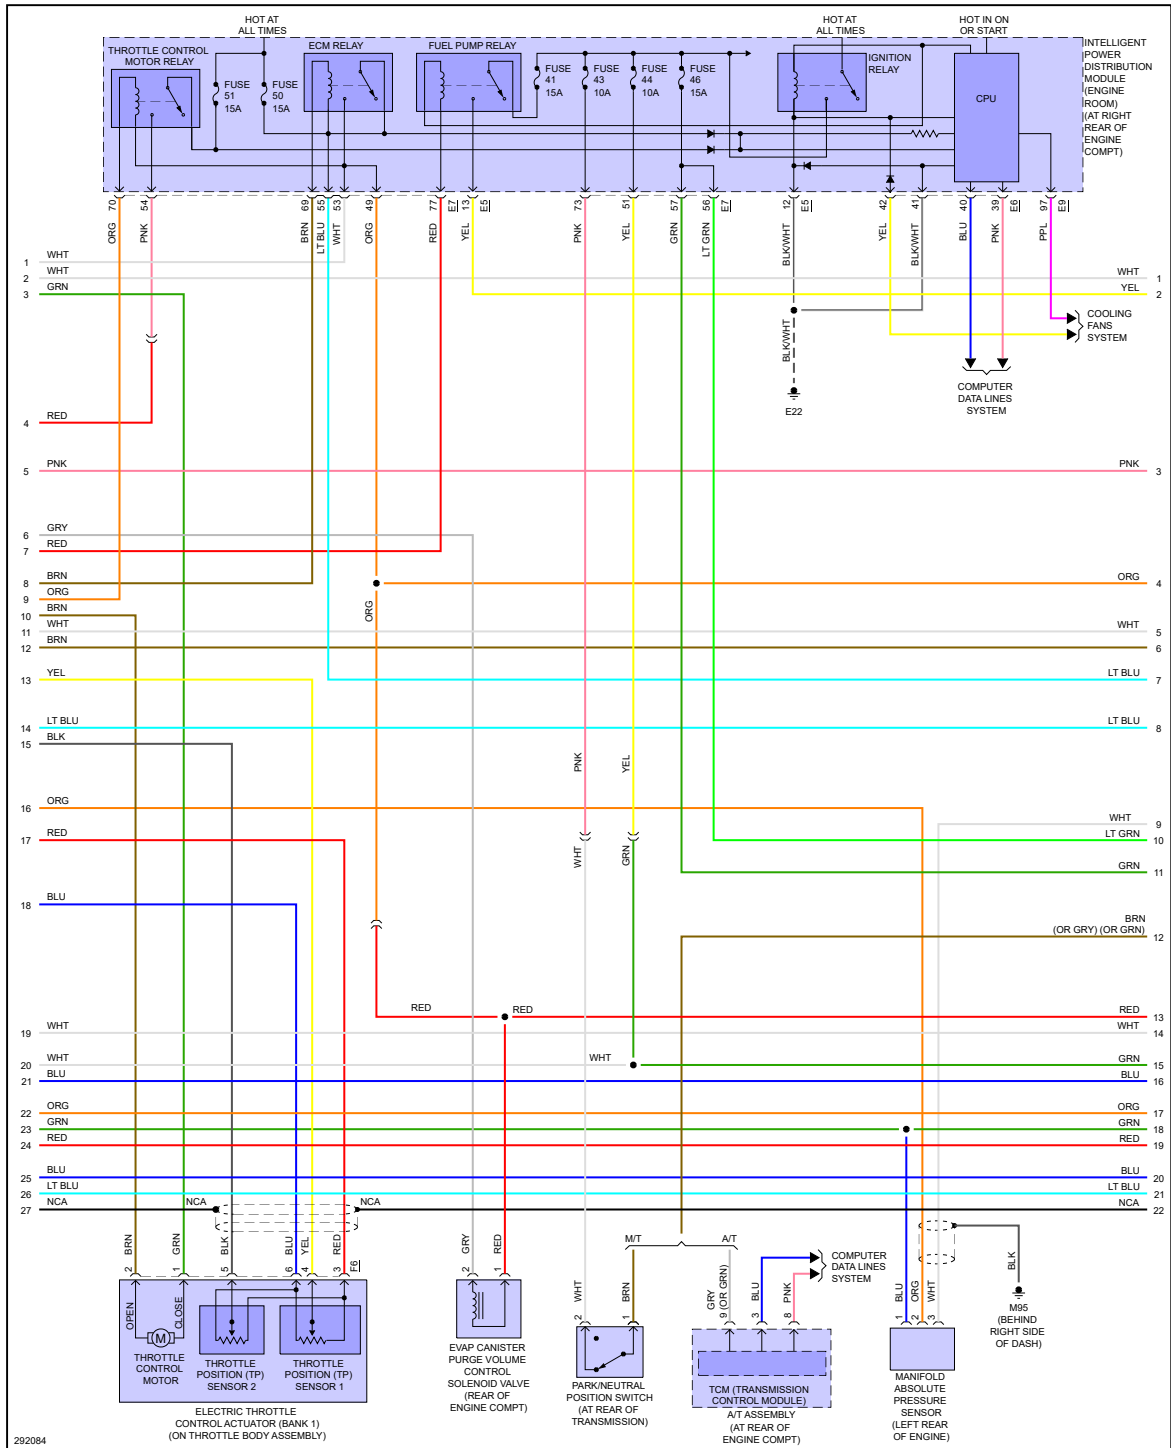

**ENGINE PERFORMANCE > 3.7L**

Fig 1: 3.7L, Engine Performance Circuit (1 of 5)

Fig 2: 3.7L, Engine Performance Circuit (2 of 5)

Fig 3: 3.7L, Engine Performance Circuit (3 of 5)

Fig 4: 3.7L, Engine Performance Circuit (4 of 5)

Fig 5: 3.7L, Engine Performance Circuit (5 of 5)

*"If your car is beat down, bring it to P-Town!"*