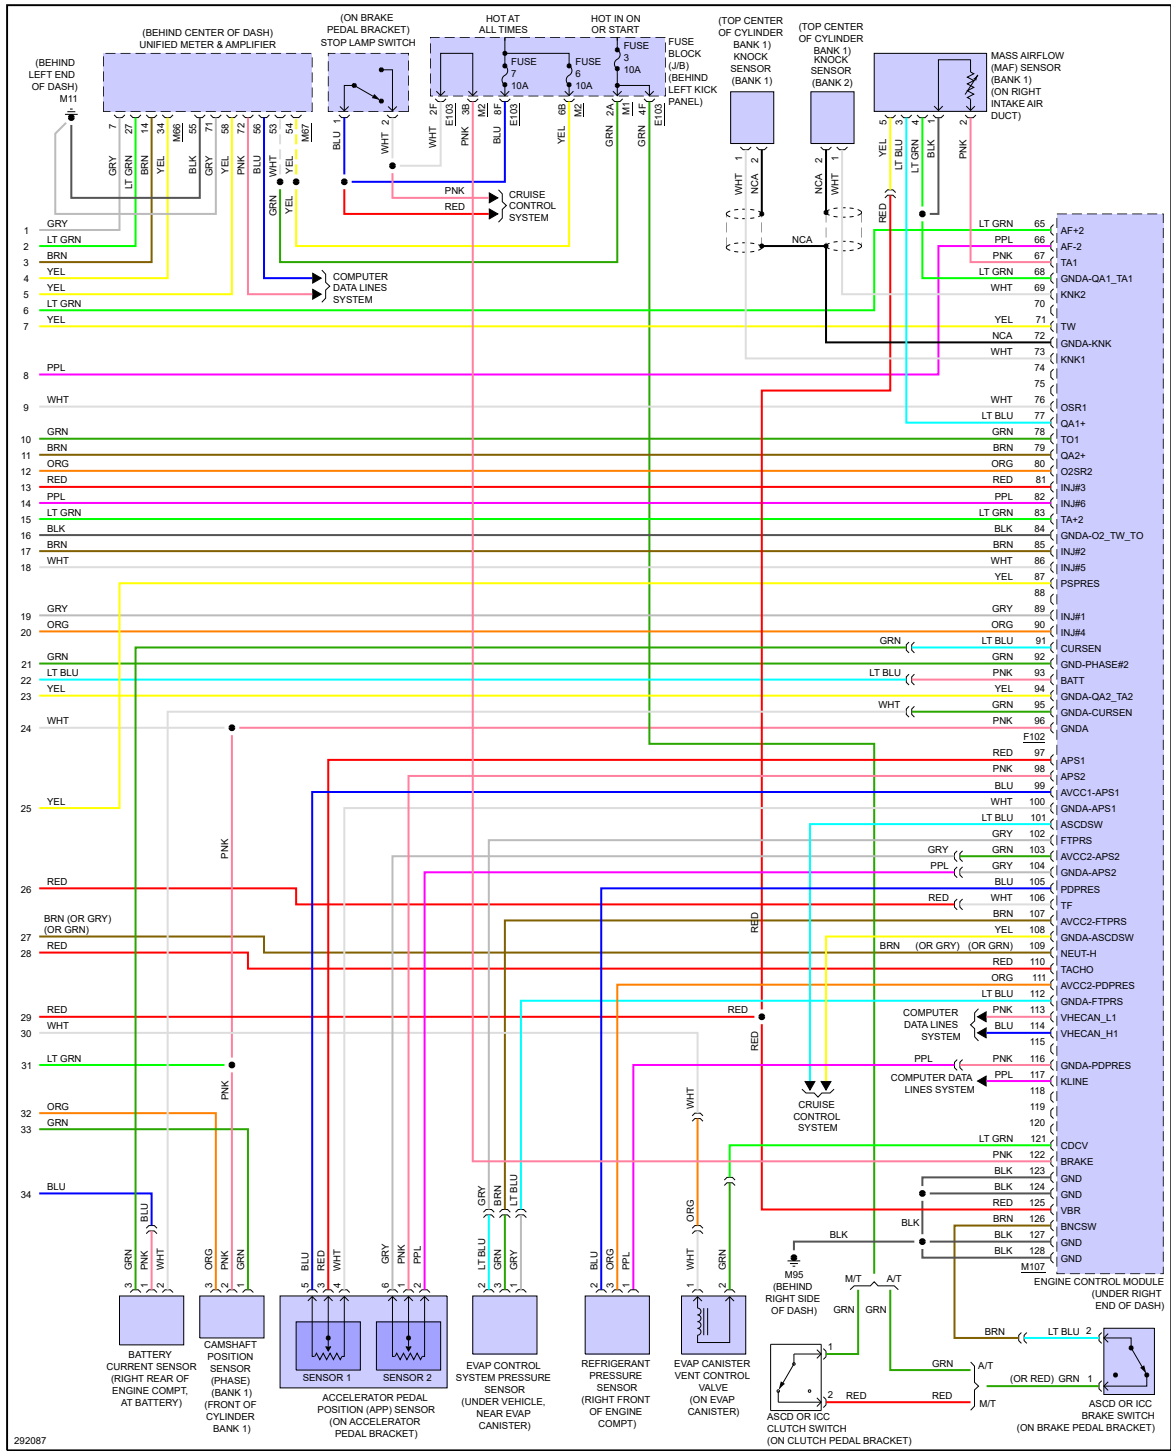

**ENGINE PERFORMANCE > 3.7L**

Fig 1: 3.7L, Engine Performance Circuit (1 of 5)

Fig 2: 3.7L, Engine Performance Circuit (2 of 5)

Fig 3: 3.7L, Engine Performance Circuit (3 of 5)

Fig 4: 3.7L, Engine Performance Circuit (4 of 5)

Fig 5: 3.7L, Engine Performance Circuit (5 of 5)

*"If your car is beat down, bring it to P-Town!"*