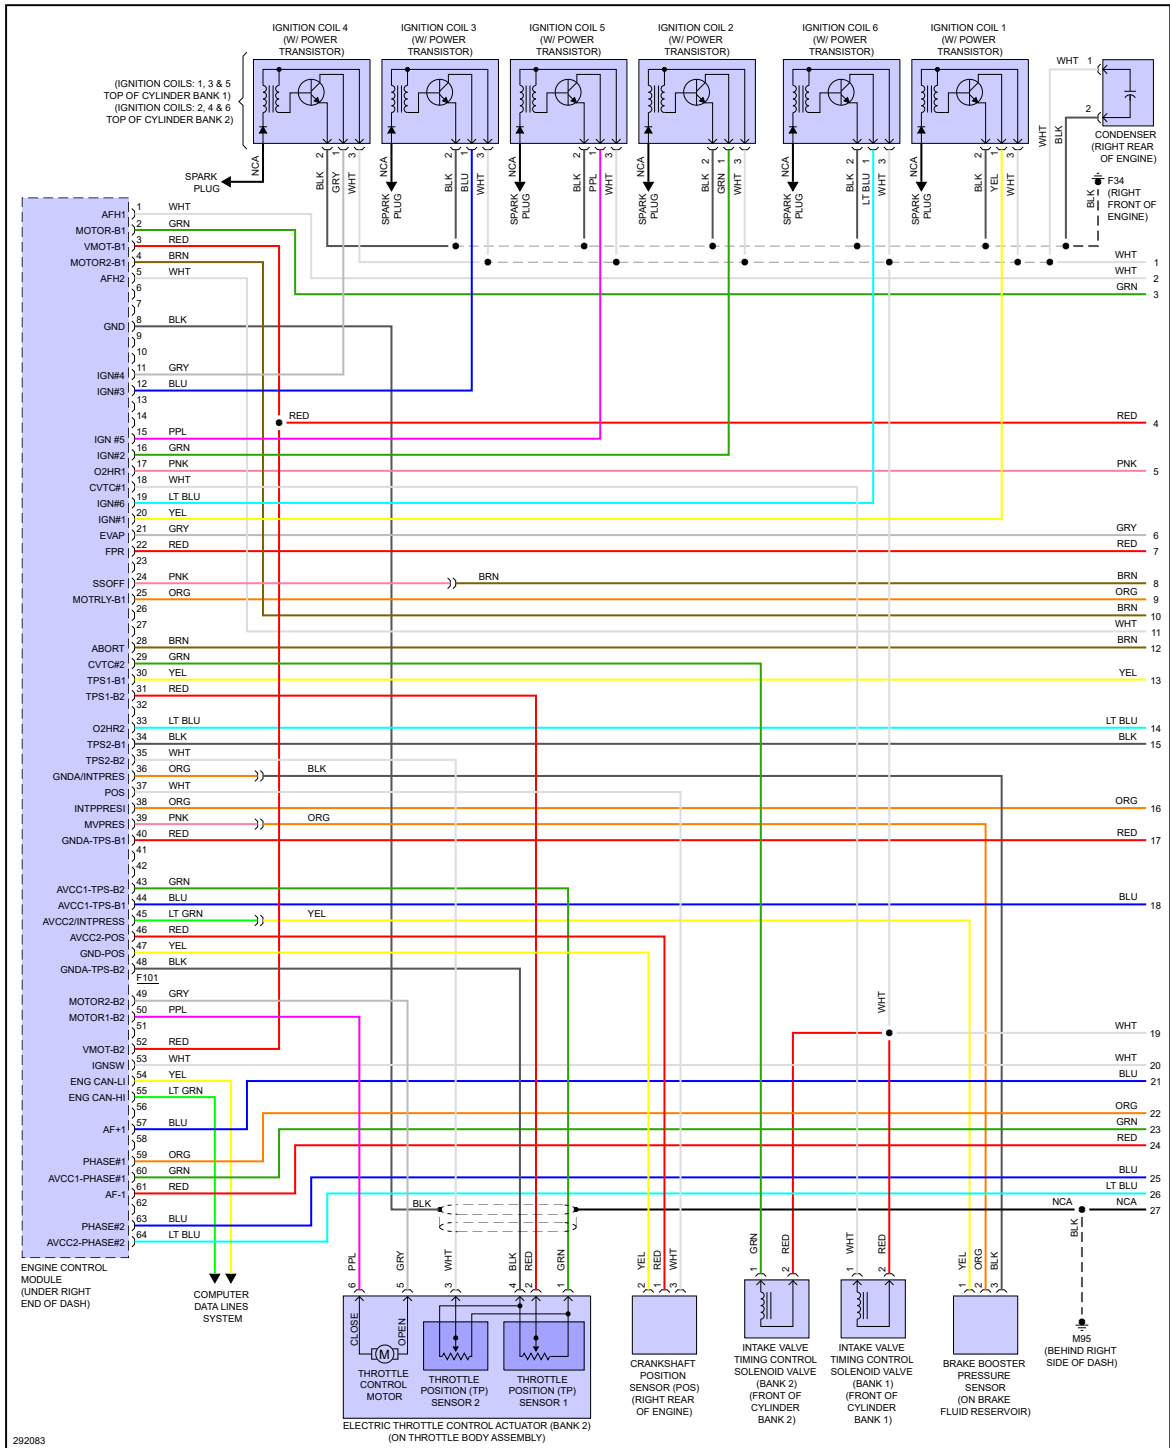

**ENGINE PERFORMANCE > 3.7L**

Fig 1: 3.7L, Engine Performance Circuit (1 of 5)

Fig 2: 3.7L, Engine Performance Circuit (2 of 5)

Fig 3: 3.7L, Engine Performance Circuit (3 of 5)

Fig 4: 3.7L, Engine Performance Circuit (4 of 5)

Fig 5: 3.7L, Engine Performance Circuit (5 of 5)

*"If your car is beat down, bring it to P-Town!"*