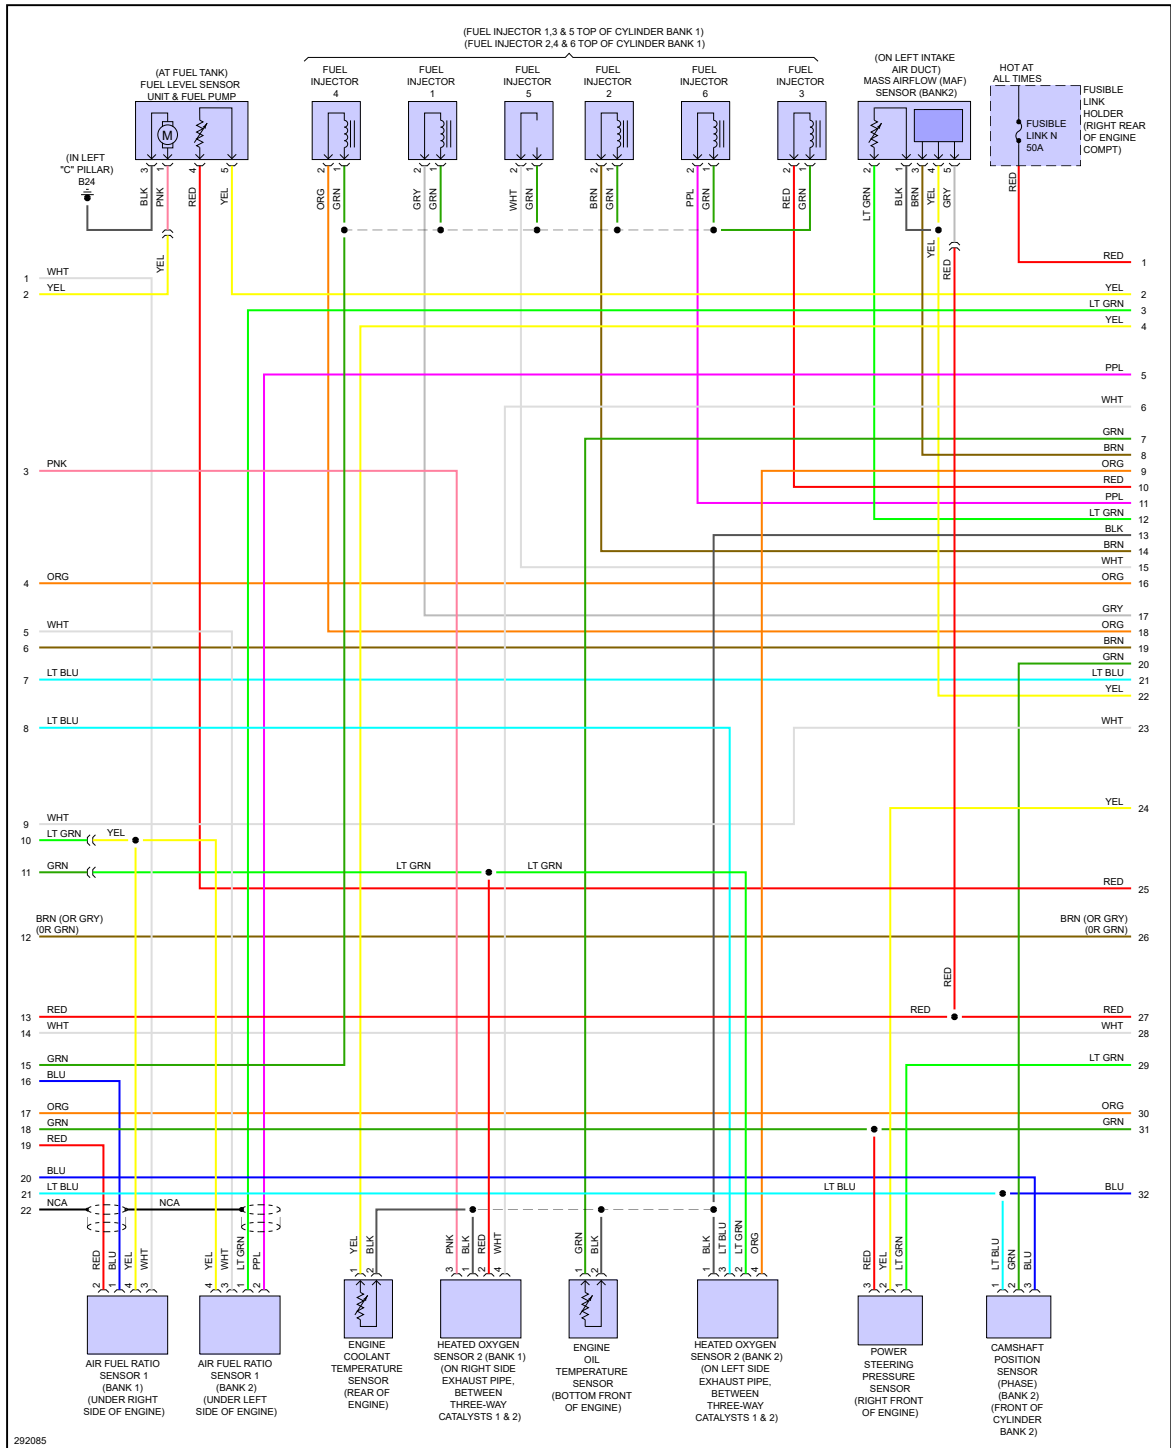

**ENGINE PERFORMANCE > 3.7L**

Fig 1: 3.7L, Engine Performance Circuit (1 of 5)

Fig 2: 3.7L, Engine Performance Circuit (2 of 5)

Fig 3: 3.7L, Engine Performance Circuit (3 of 5)

Fig 4: 3.7L, Engine Performance Circuit (4 of 5)

Fig 5: 3.7L, Engine Performance Circuit (5 of 5)

*"If your car is beat down, bring it to P-Town!"*