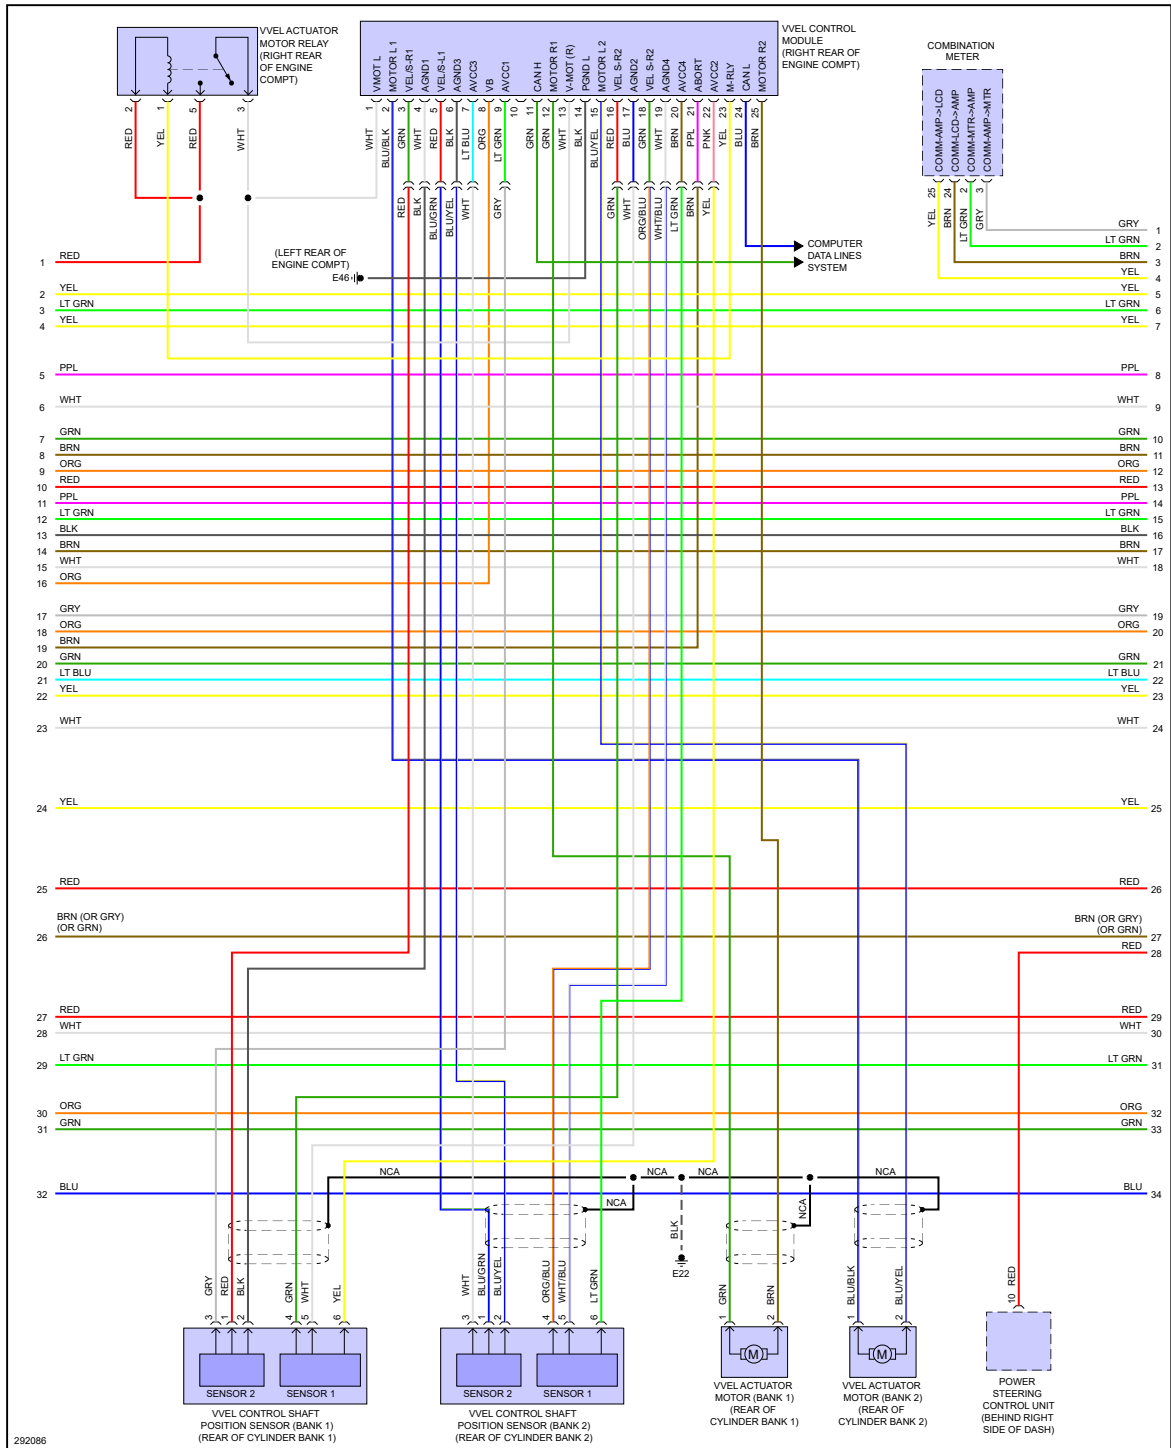

**ENGINE PERFORMANCE > 3.7L**

Fig 1: 3.7L, Engine Performance Circuit (1 of 5)

Fig 2: 3.7L, Engine Performance Circuit (2 of 5)

Fig 3: 3.7L, Engine Performance Circuit (3 of 5)

Fig 4: 3.7L, Engine Performance Circuit (4 of 5)

Fig 5: 3.7L, Engine Performance Circuit (5 of 5)

*"If your car is beat down, bring it to P-Town!"*