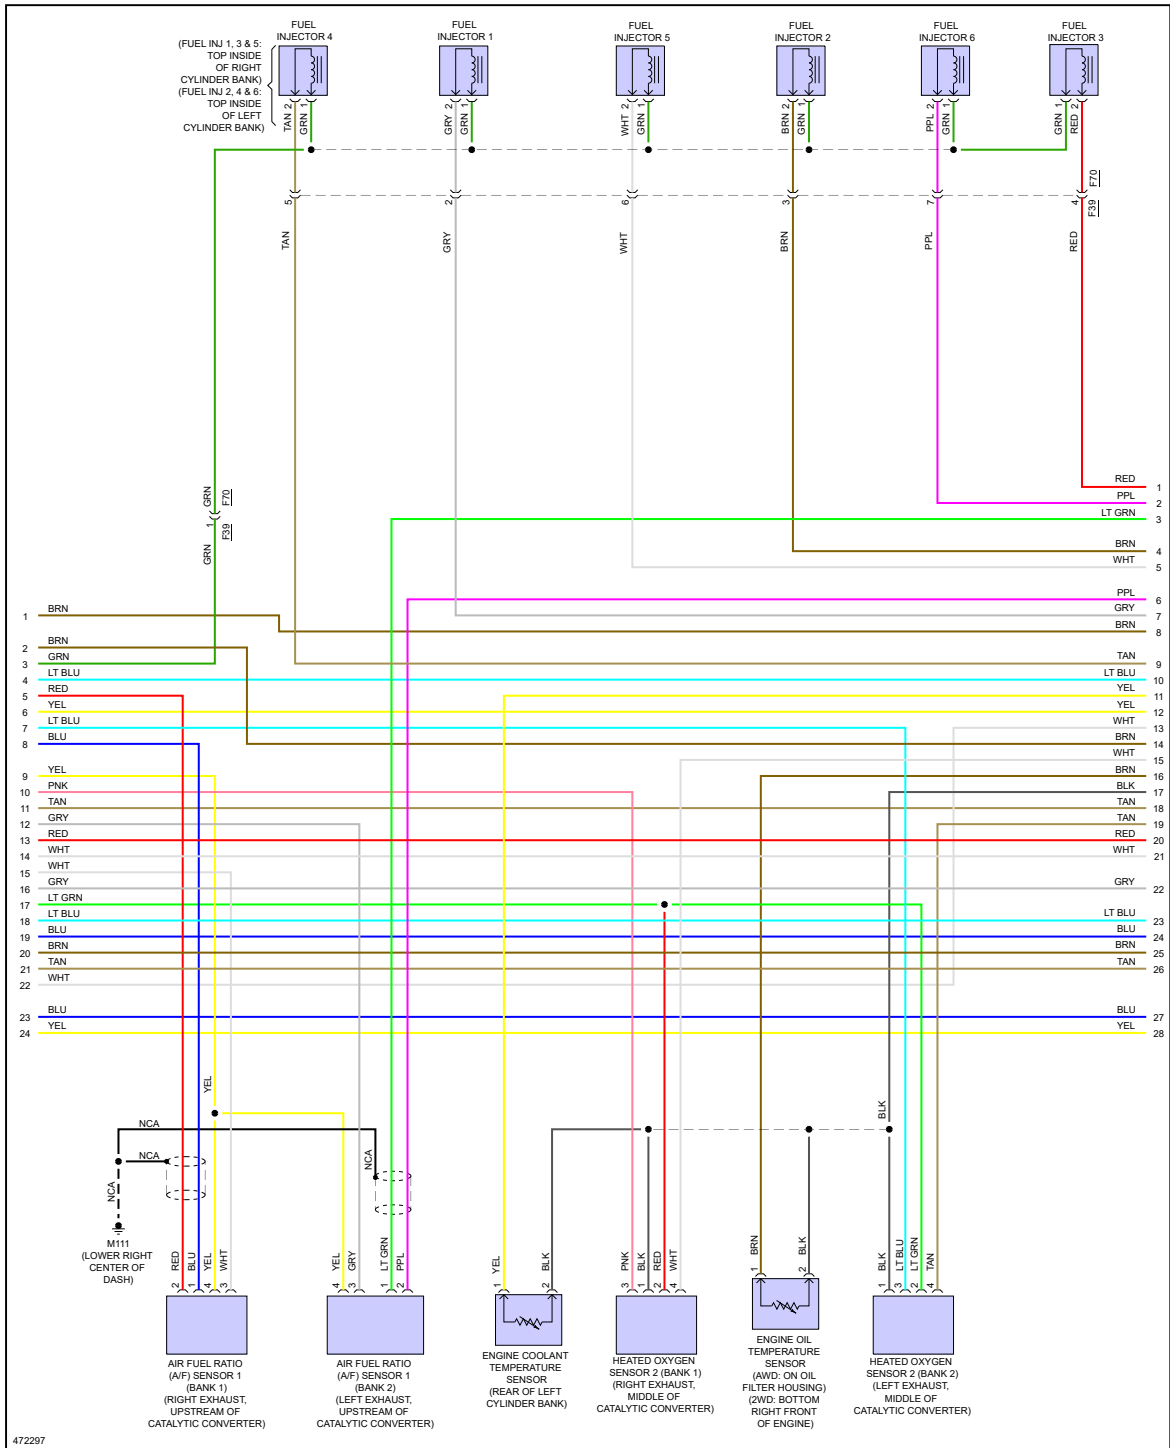

**ENGINE PERFORMANCE > 3.7L**

Fig 1: 3.7L, Engine Performance Circuit (1 of 7)

Fig 2: 3.7L, Engine Performance Circuit (2 of 7)

Fig 3: 3.7L, Engine Performance Circuit (3 of 7)

Fig 5: 3.7L, Engine Performance Circuit (5 of 7)

Fig 6: 3.7L, Engine Performance Circuit (6 of 7)

Fig 7: 3.7L, Engine Performance Circuit (7 of 7)

*"If your car is beat down, bring it to P-Town!"*