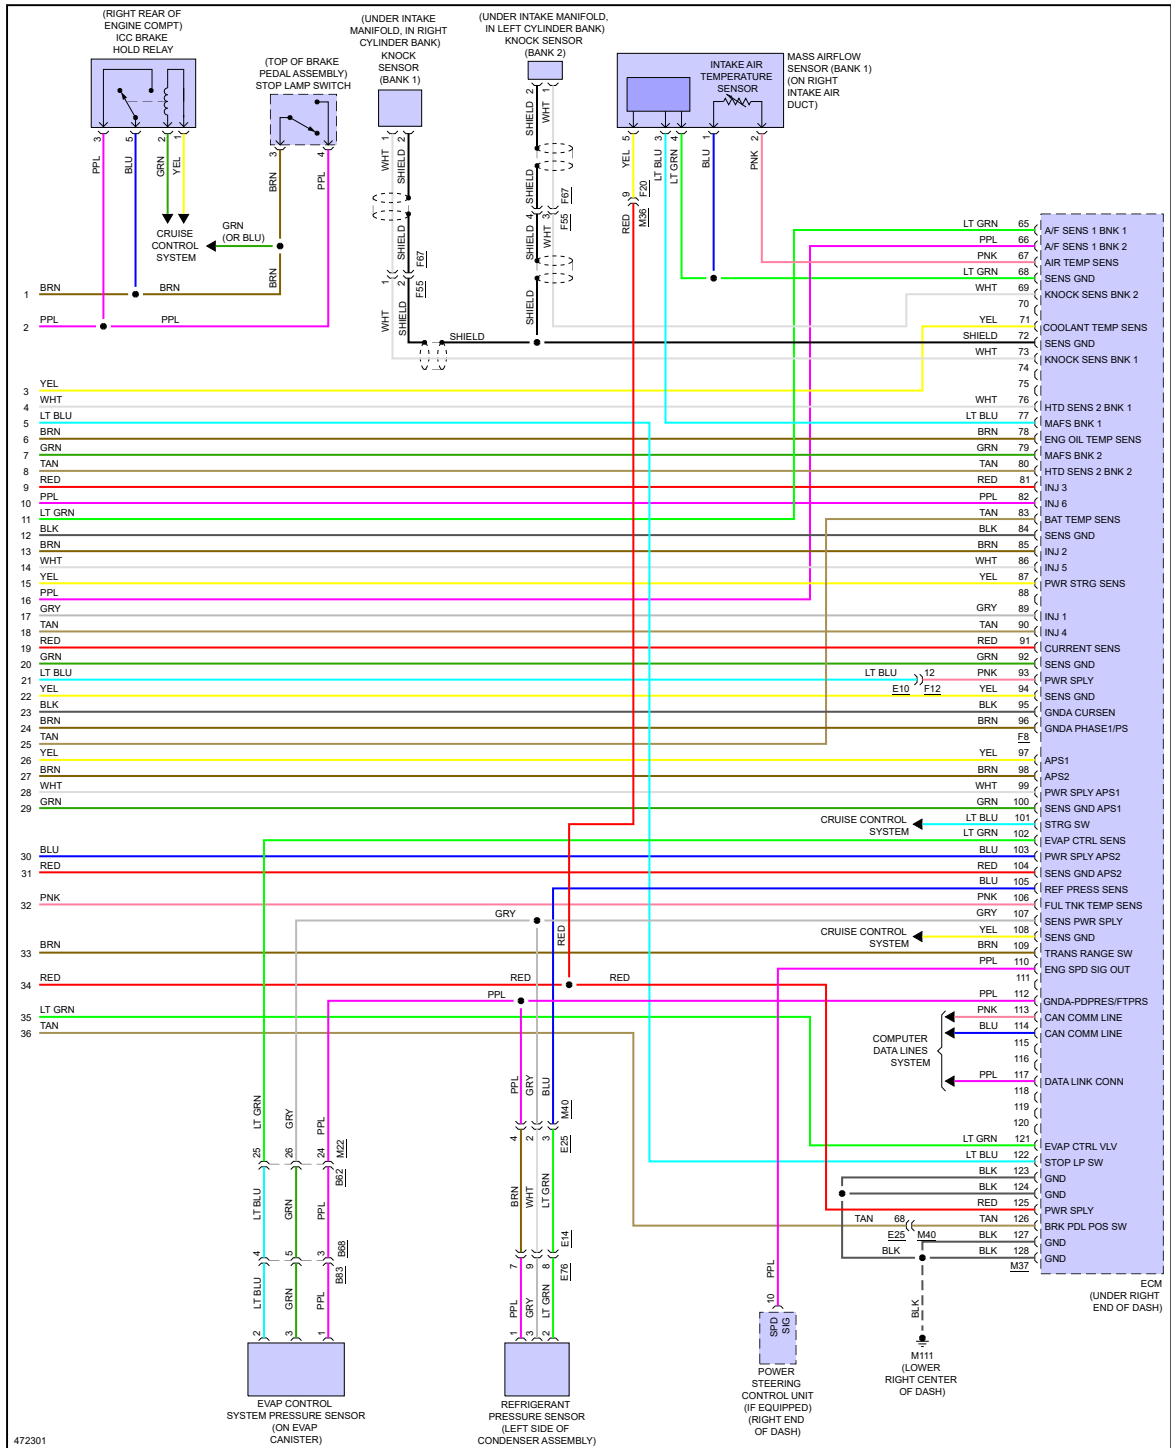

**ENGINE PERFORMANCE > 3.7L**

Fig 1: 3.7L, Engine Performance Circuit (1 of 7)

Fig 2: 3.7L, Engine Performance Circuit (2 of 7)

Fig 3: 3.7L, Engine Performance Circuit (3 of 7)

Fig 5: 3.7L, Engine Performance Circuit (5 of 7)

Fig 6: 3.7L, Engine Performance Circuit (6 of 7)

Fig 7: 3.7L, Engine Performance Circuit (7 of 7)

*"If your car is beat down, bring it to P-Town!"*