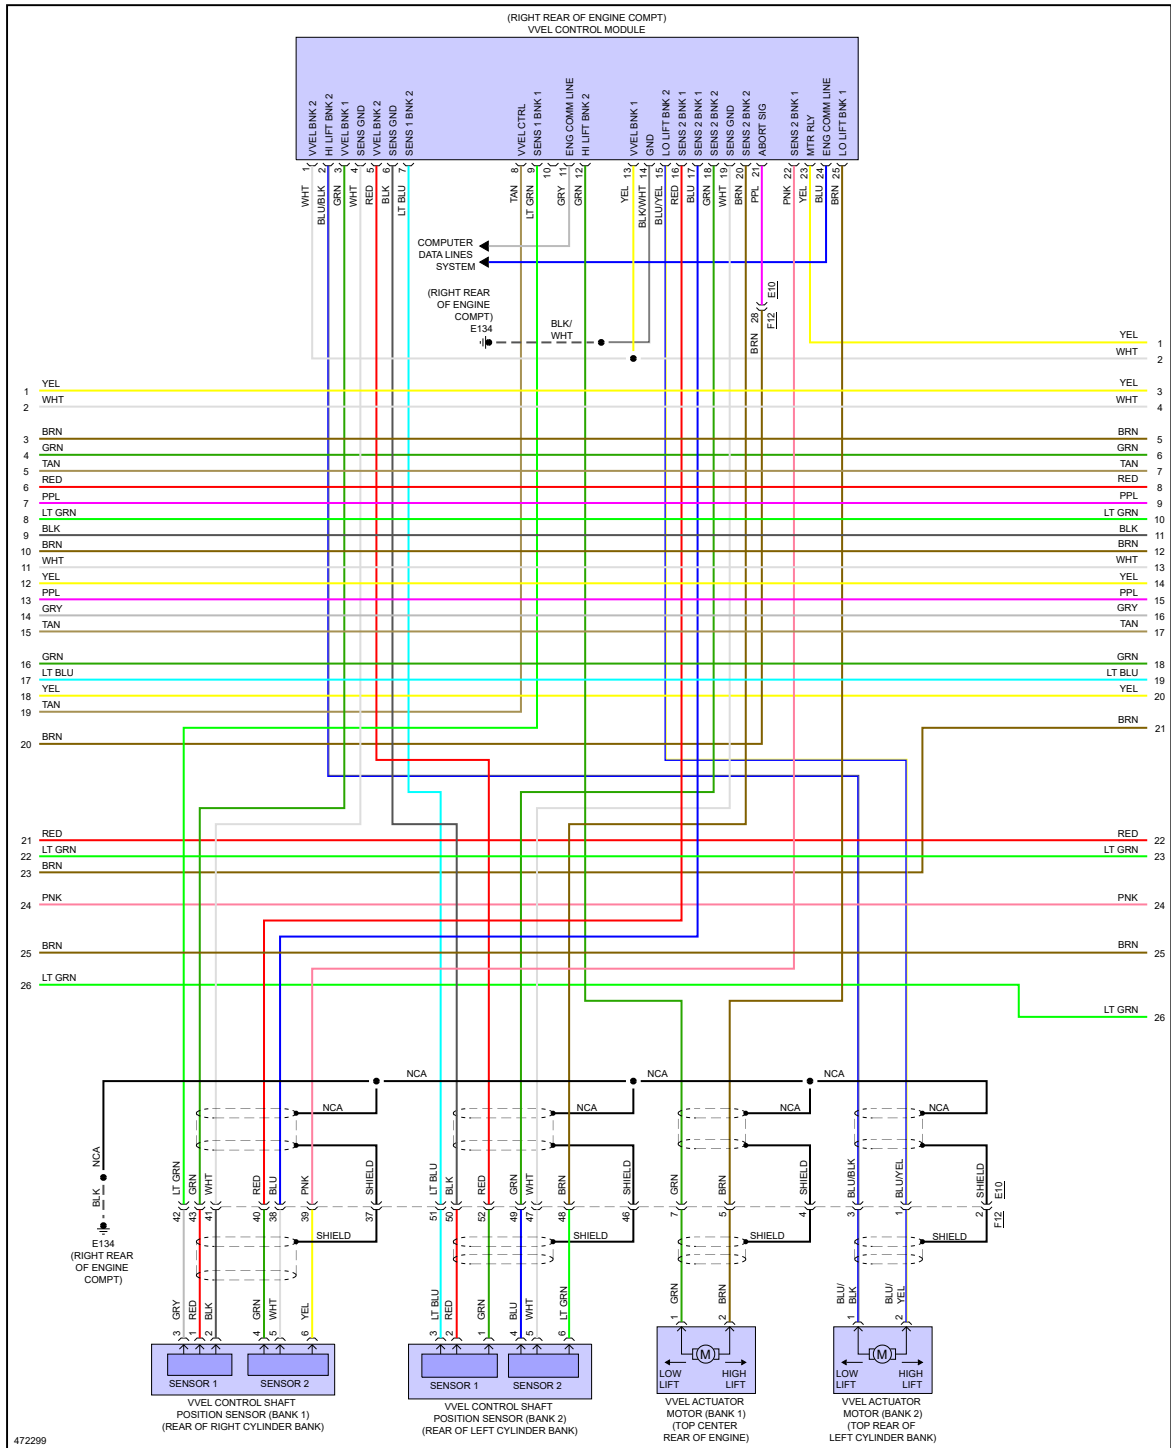

**ENGINE PERFORMANCE > 3.7L**

Fig 1: 3.7L, Engine Performance Circuit (1 of 7)

Fig 2: 3.7L, Engine Performance Circuit (2 of 7)

Fig 3: 3.7L, Engine Performance Circuit (3 of 7)

Fig 5: 3.7L, Engine Performance Circuit (5 of 7)

Fig 6: 3.7L, Engine Performance Circuit (6 of 7)

Fig 7: 3.7L, Engine Performance Circuit (7 of 7)

*"If your car is beat down, bring it to P-Town!"*