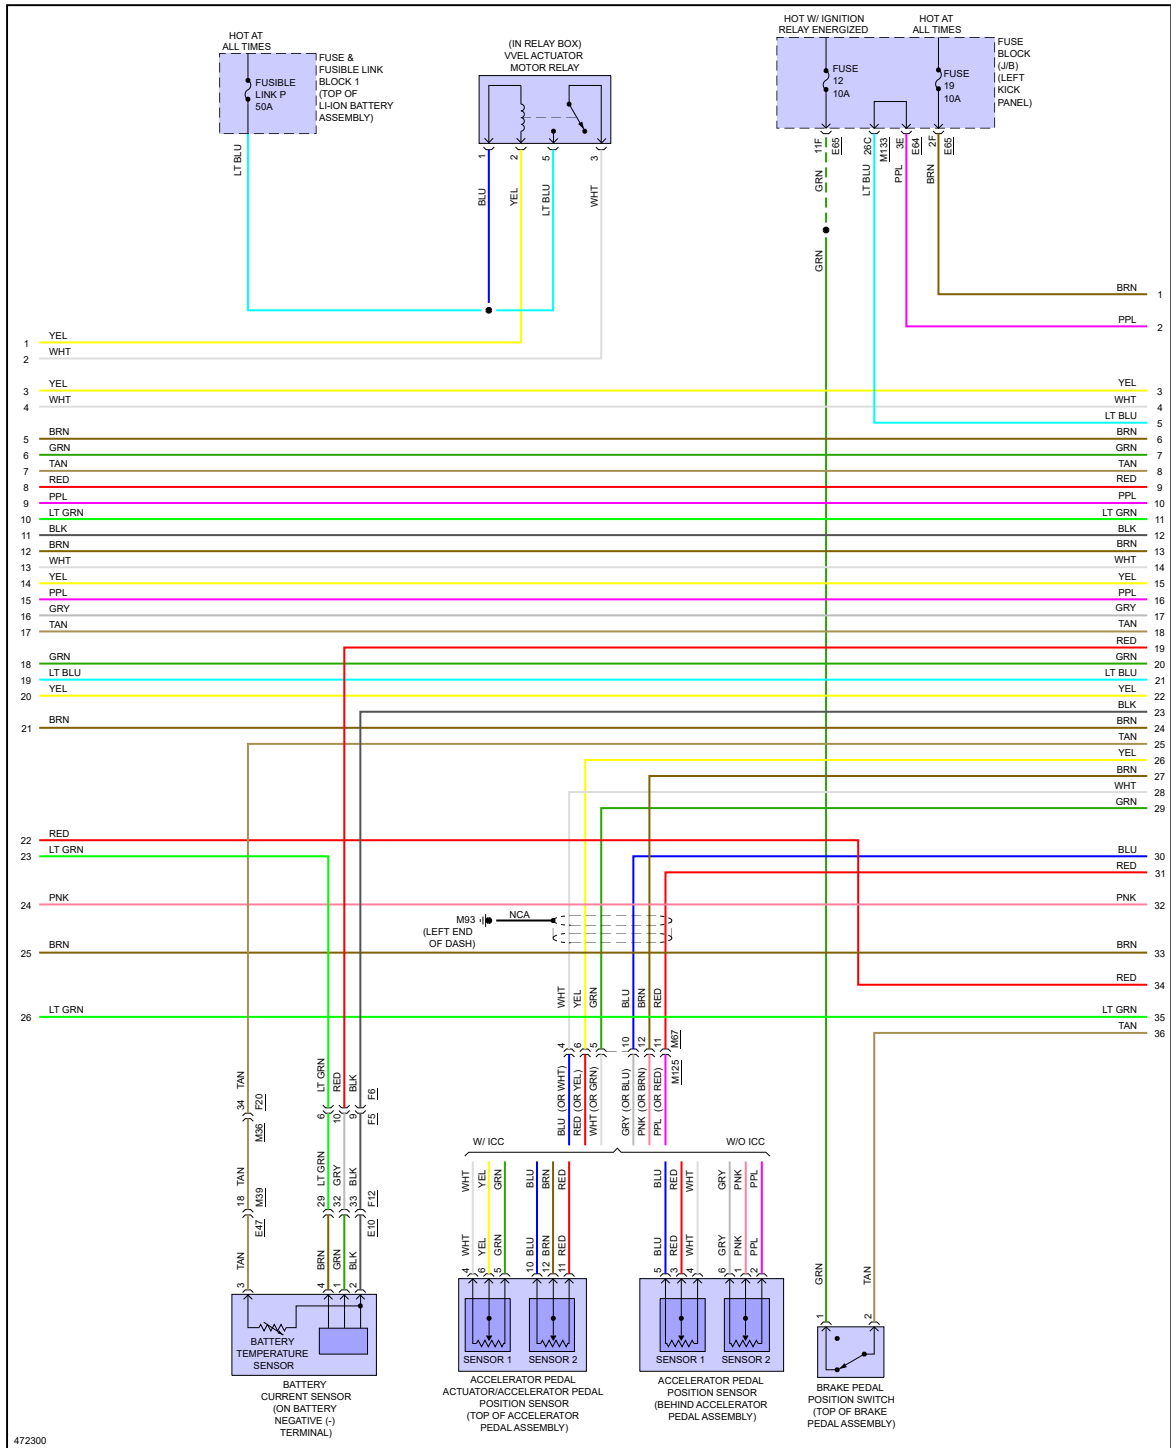

**ENGINE PERFORMANCE > 3.7L**

Fig 1: 3.7L, Engine Performance Circuit (1 of 7)

Fig 2: 3.7L, Engine Performance Circuit (2 of 7)

Fig 3: 3.7L, Engine Performance Circuit (3 of 7)

Fig 5: 3.7L, Engine Performance Circuit (5 of 7)

Fig 6: 3.7L, Engine Performance Circuit (6 of 7)

Fig 7: 3.7L, Engine Performance Circuit (7 of 7)

*"If your car is beat down, bring it to P-Town!"*