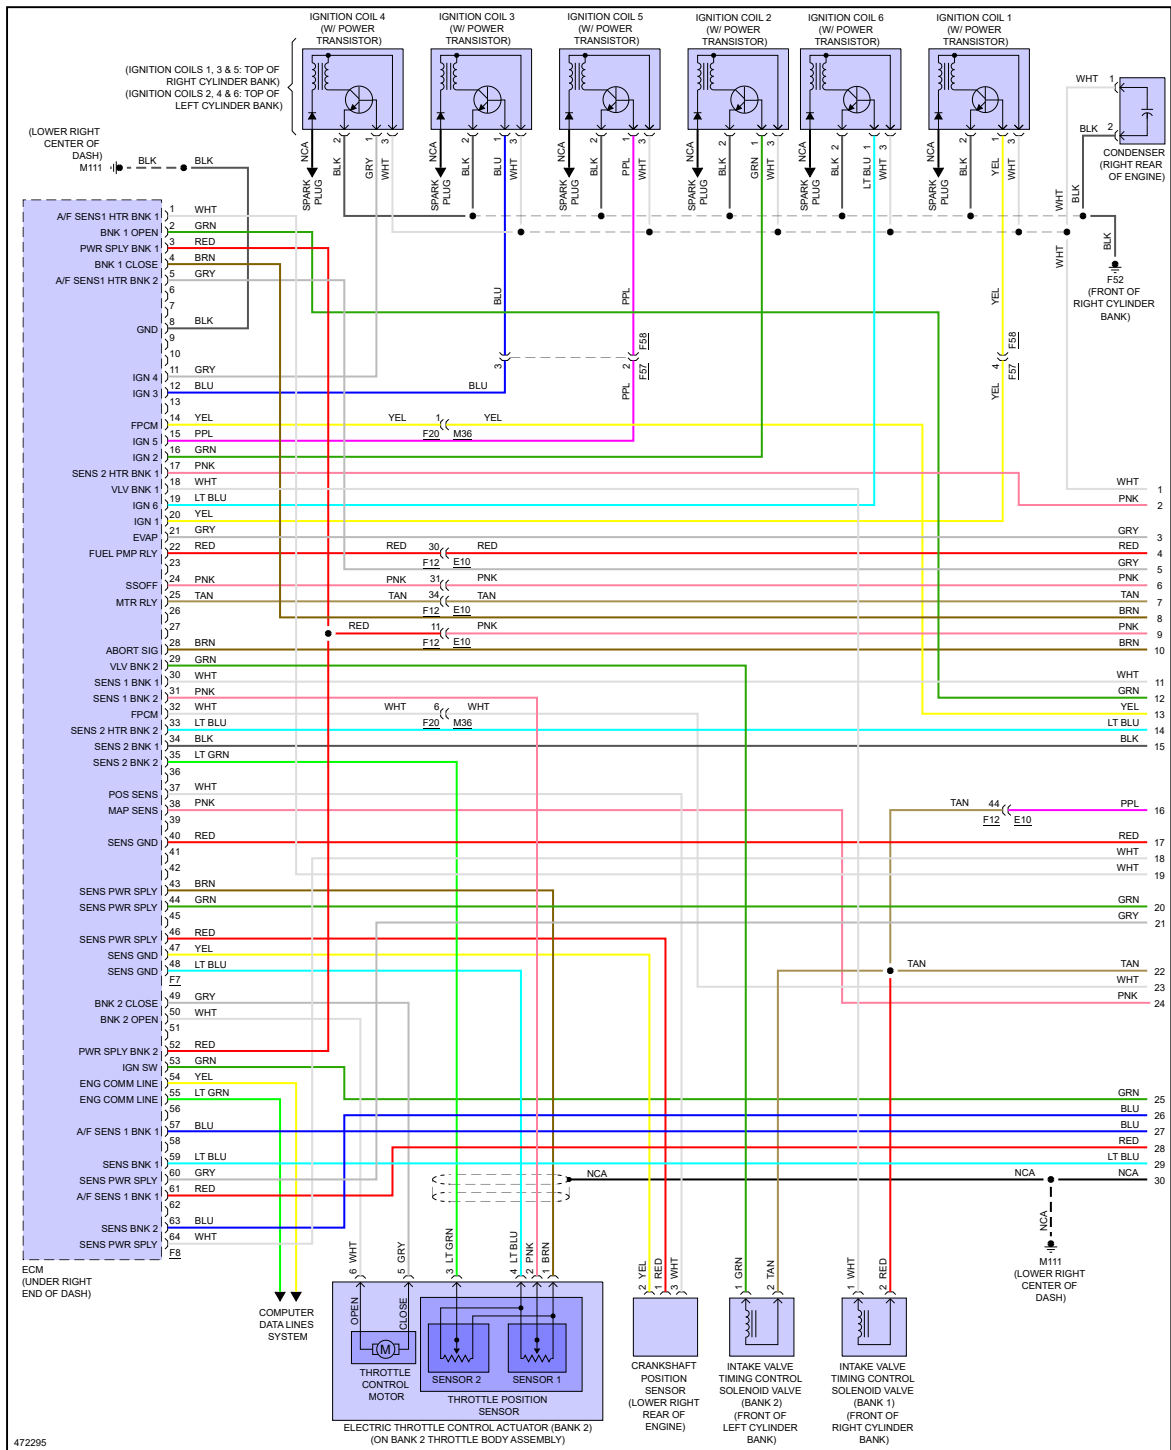

**ENGINE PERFORMANCE > 3.7L**

Fig 1: 3.7L, Engine Performance Circuit (1 of 7)

Fig 2: 3.7L, Engine Performance Circuit (2 of 7)

Fig 3: 3.7L, Engine Performance Circuit (3 of 7)

Fig 5: 3.7L, Engine Performance Circuit (5 of 7)

Fig 6: 3.7L, Engine Performance Circuit (6 of 7)

Fig 7: 3.7L, Engine Performance Circuit (7 of 7)

*"If your car is beat down, bring it to P-Town!"*