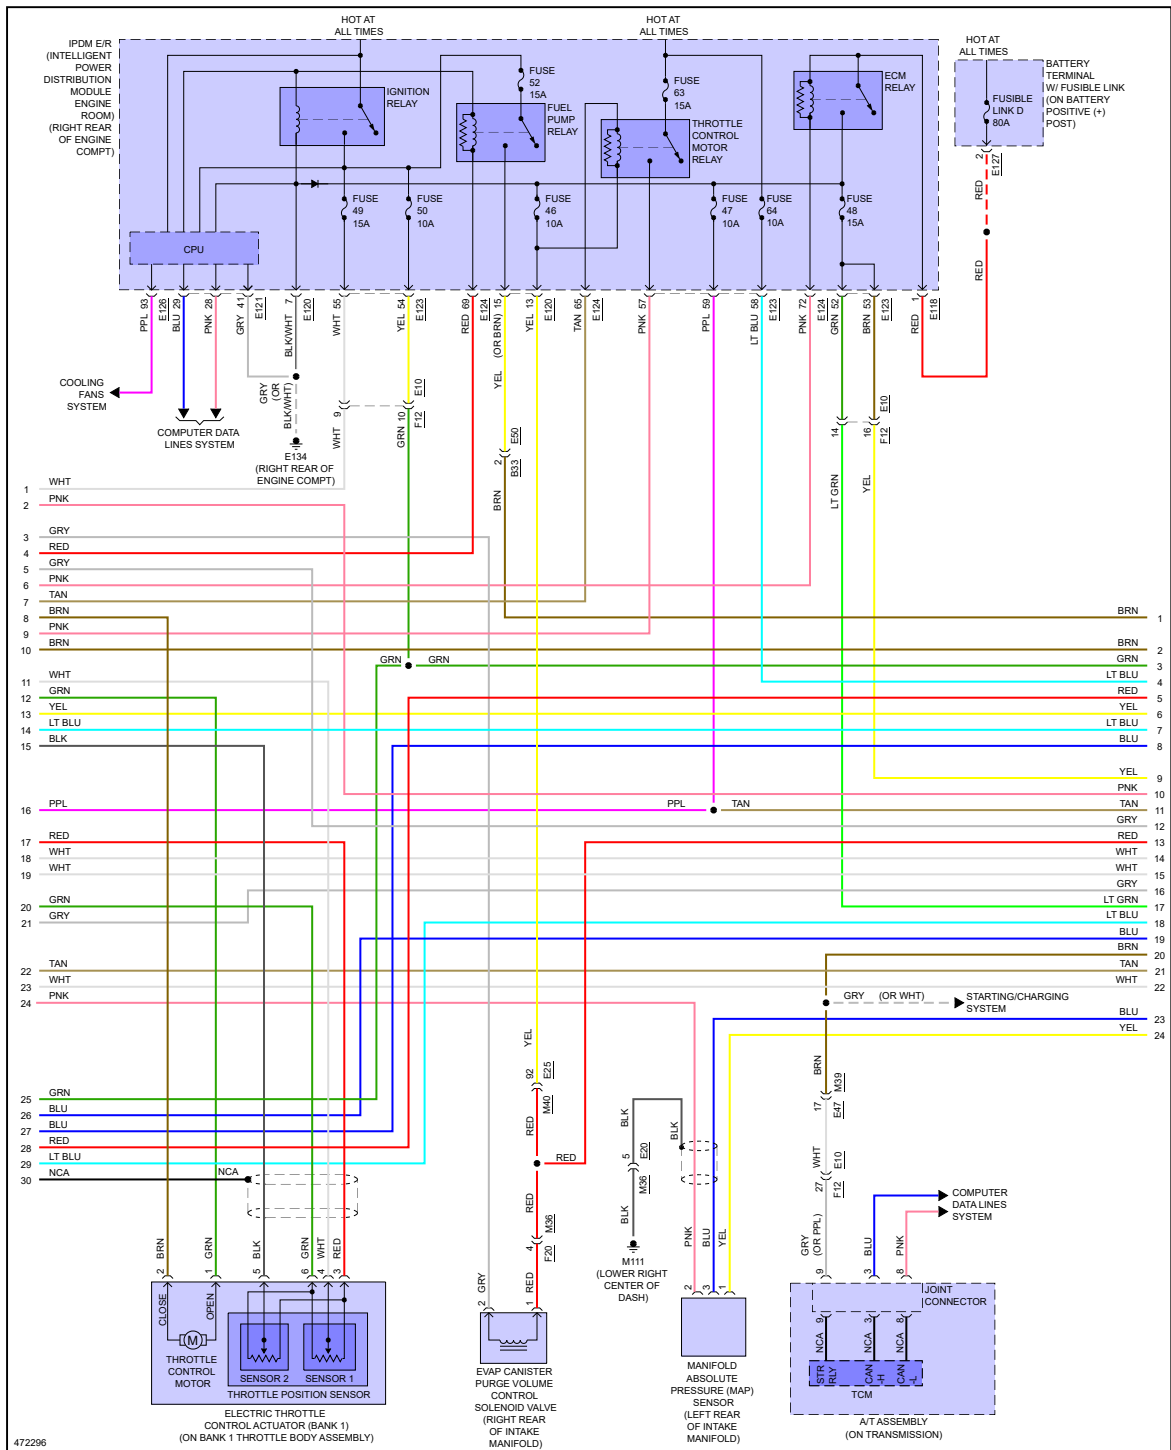

**ENGINE PERFORMANCE > 3.7L**

Fig 1: 3.7L, Engine Performance Circuit (1 of 7)

Fig 2: 3.7L, Engine Performance Circuit (2 of 7)

Fig 3: 3.7L, Engine Performance Circuit (3 of 7)

Fig 5: 3.7L, Engine Performance Circuit (5 of 7)

Fig 6: 3.7L, Engine Performance Circuit (6 of 7)

Fig 7: 3.7L, Engine Performance Circuit (7 of 7)

*"If your car is beat down, bring it to P-Town!"*