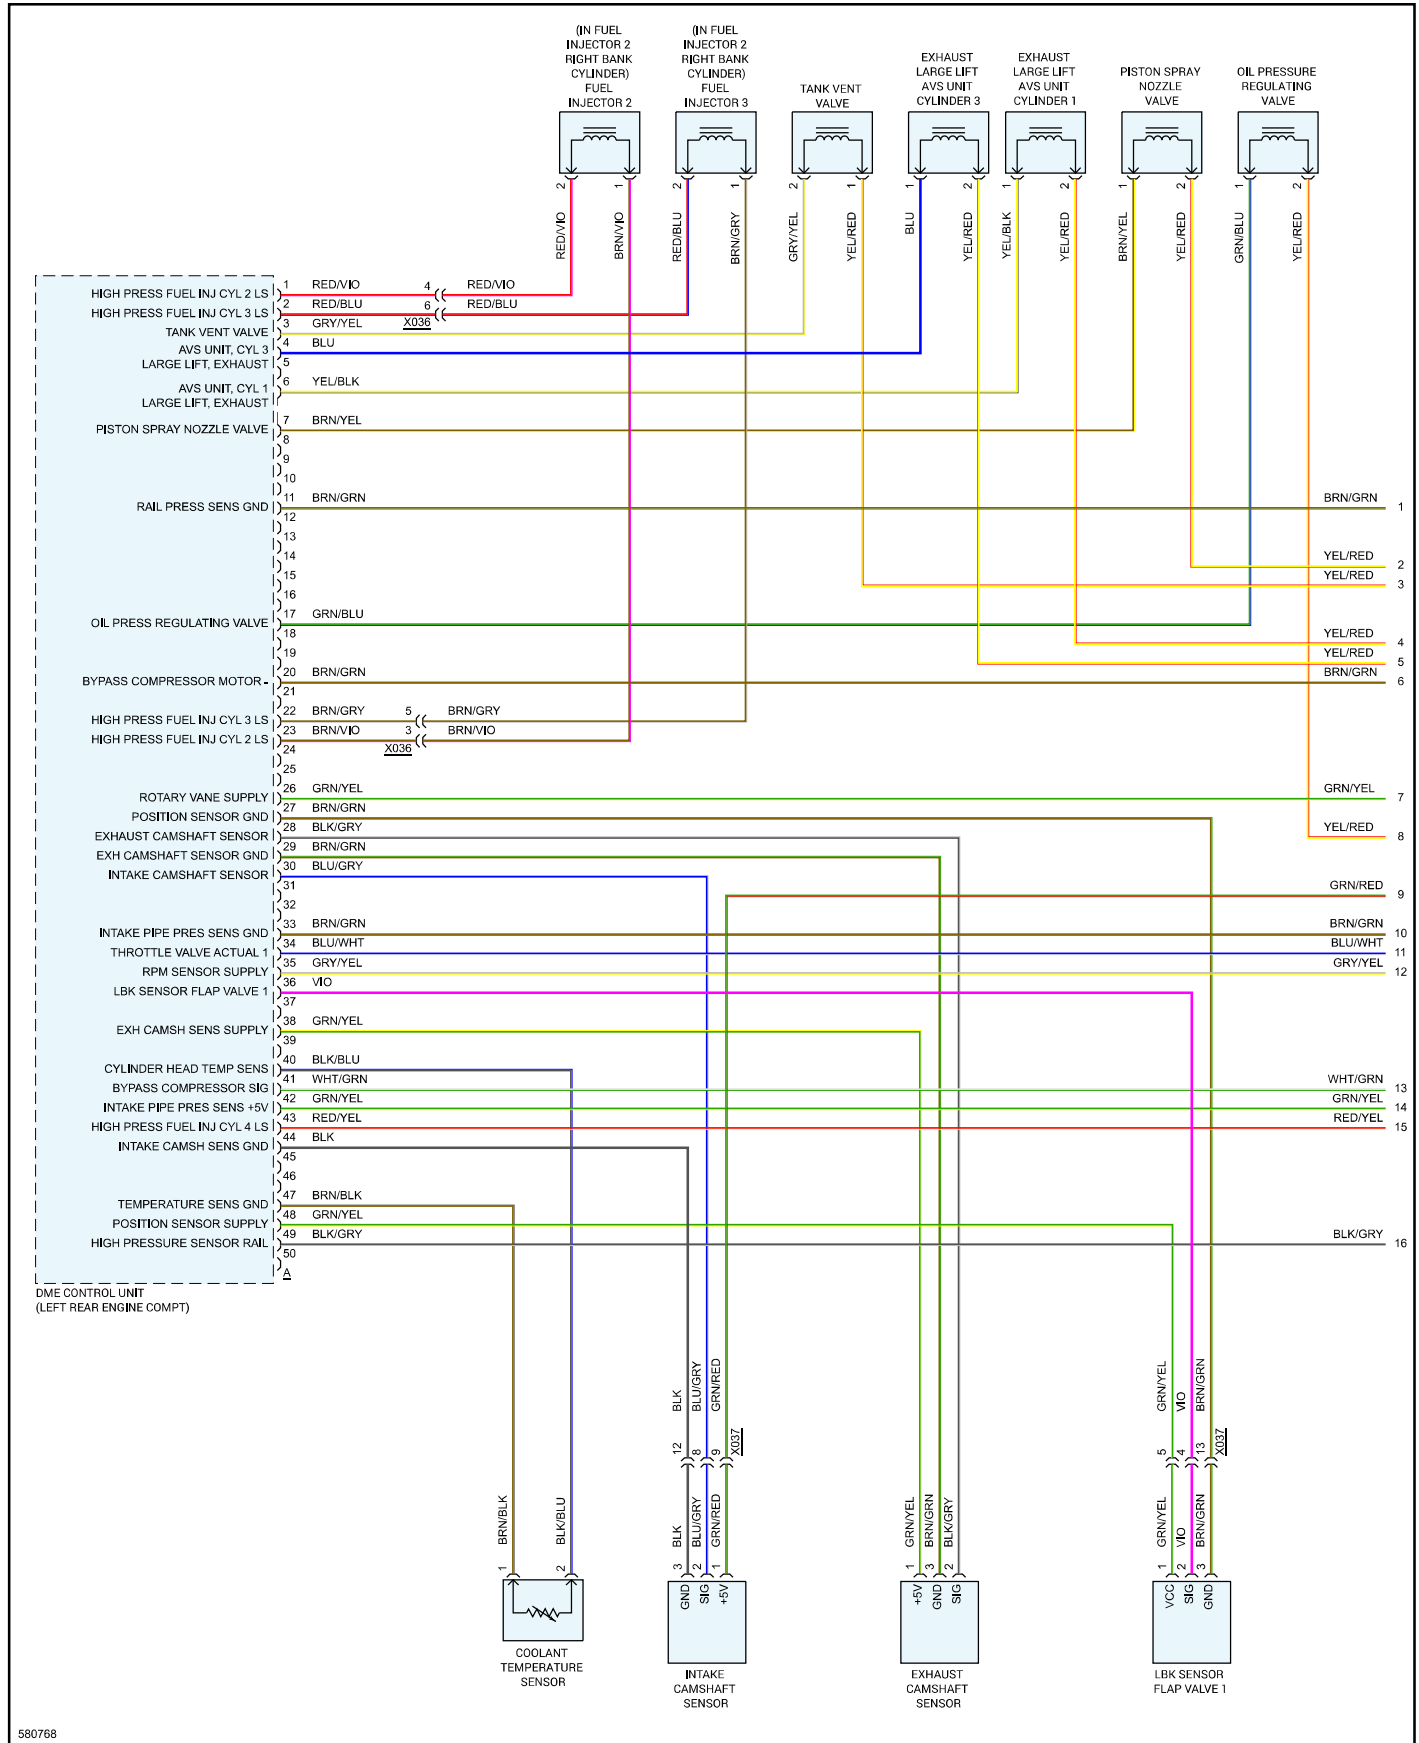

# 2017 Porsche Macan (95B) L4-2.0L Turbo

# 2017 Porsche Macan (95B) L4-2.0L Turbo

Vehicle > Powertrain Management > Diagrams > Electrical - Interactive Color (Non OE)

Engine Controls - Page 2 of 7

2017 Porsche Macan (95B) L4-2.0L Turbo

Vehicle > Powertrain Management > Diagrams > Electrical - Interactive Color (Non OE)

Engine Controls - Page 3 of 7

2017 Porsche Macan (95B) L4-2.0L Turbo

Vehicle > Powertrain Management > Diagrams > Electrical - Interactive Color (Non OE)

Engine Controls - Page 4 of 7

### 2017 Porsche Macan (95B) L4-2.0L Turbo

Vehicle > Powertrain Management > Diagrams > Electrical - Interactive Color (Non OE)

Engine Controls - Page 7 of 7

580778