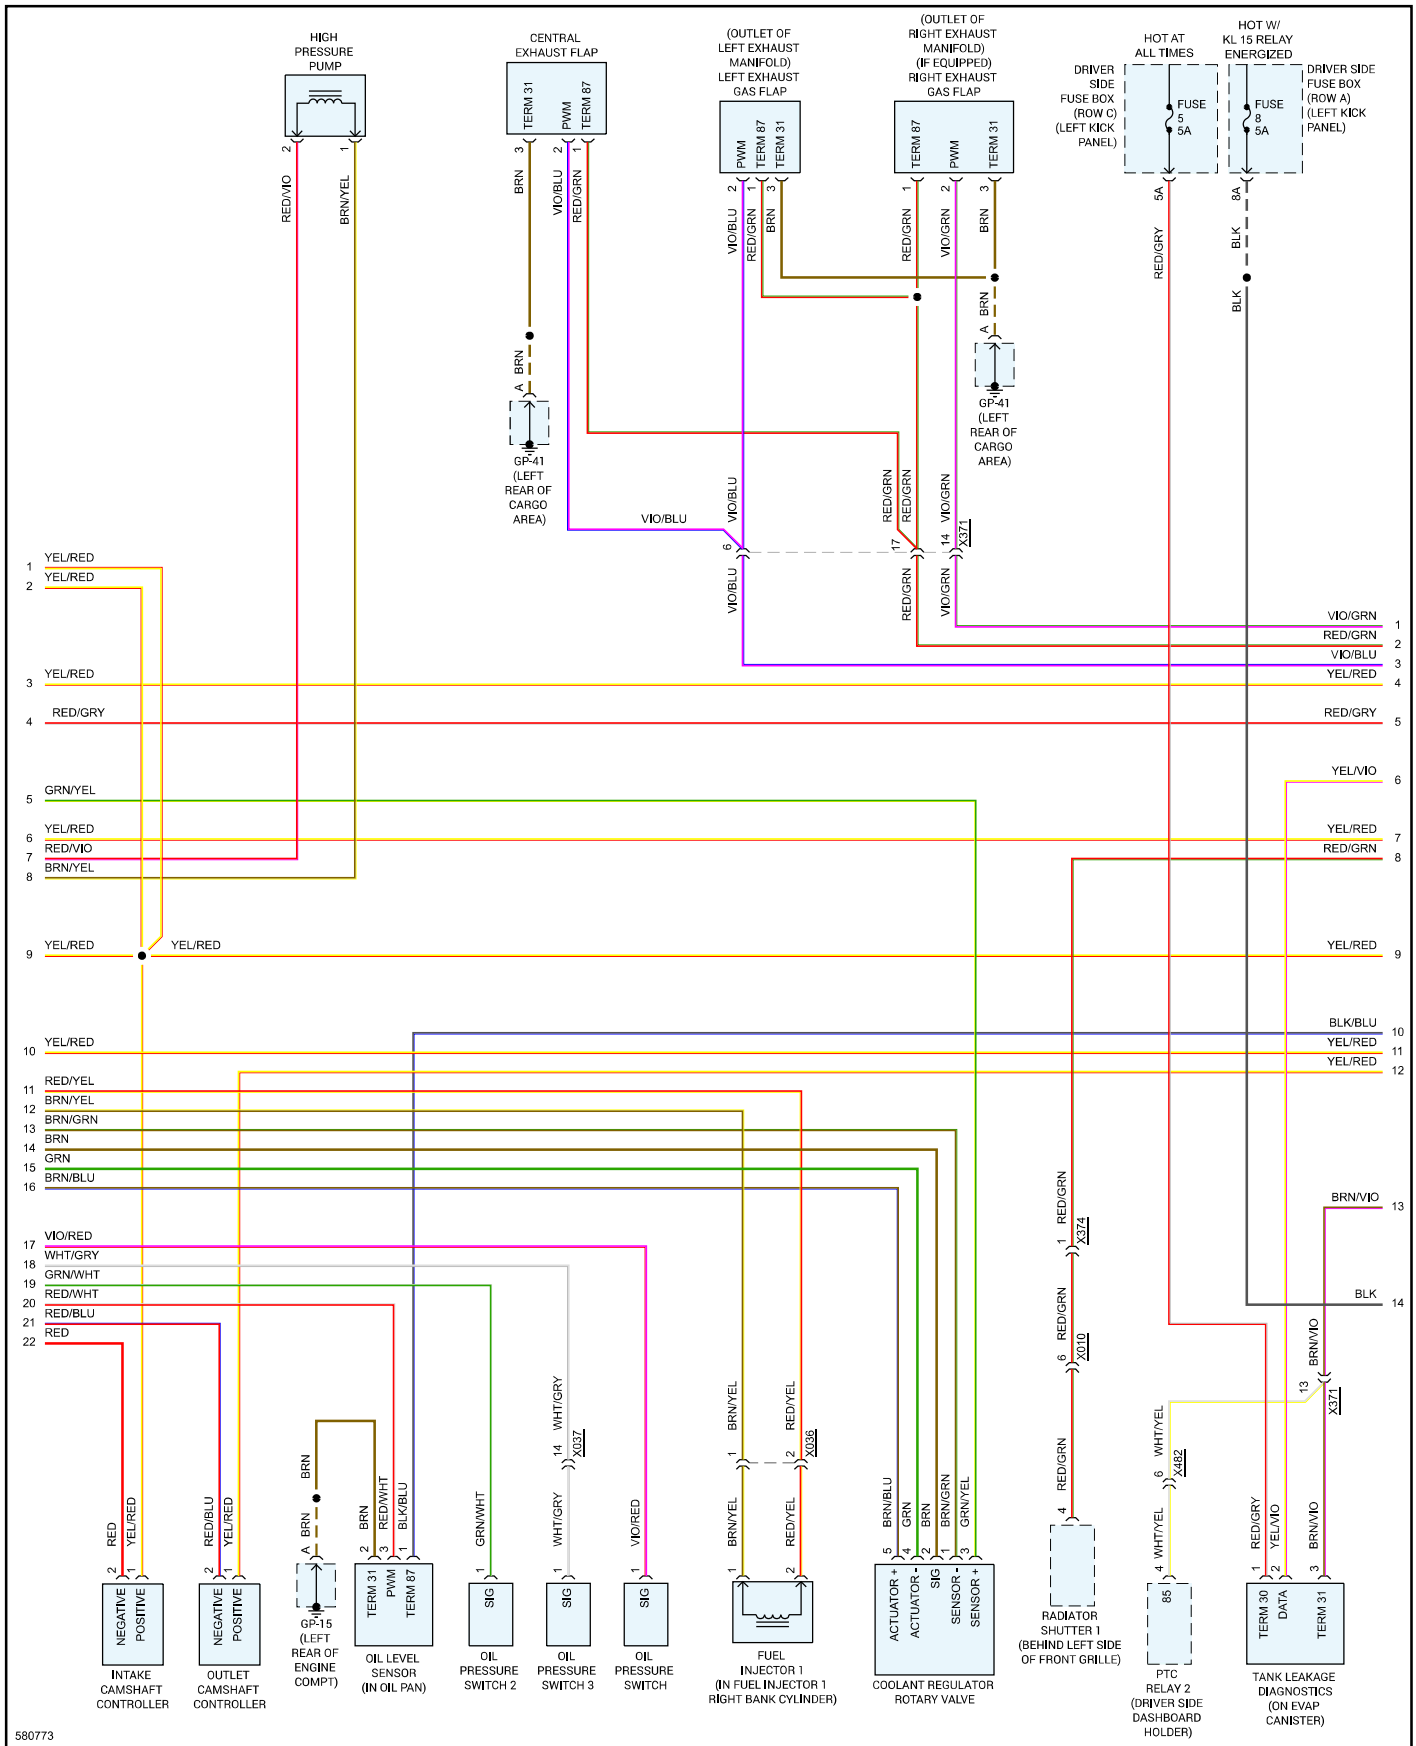

# 2017 Porsche Macan (95B) L4-2.0L Turbo

Vehicle > Powertrain Management > Diagrams > Electrical - Interactive Color (Non OE)

Engine Controls - Page 2 of 7

2017 Porsche Macan (95B) L4-2.0L Turbo

Vehicle > Powertrain Management > Diagrams > Electrical - Interactive Color (Non OE)

Engine Controls - Page 3 of 7

2017 Porsche Macan (95B) L4-2.0L Turbo

Vehicle > Powertrain Management > Diagrams > Electrical - Interactive Color (Non OE)

Engine Controls - Page 4 of 7

### 2017 Porsche Macan (95B) L4-2.0L Turbo

Vehicle > Powertrain Management > Diagrams > Electrical - Interactive Color (Non OE)

Engine Controls - Page 5 of 7

580777

### 2017 Porsche Macan (95B) L4-2.0L Turbo

Vehicle > Powertrain Management > Diagrams > Electrical - Interactive Color (Non OE)

Engine Controls - Page 7 of 7

580778