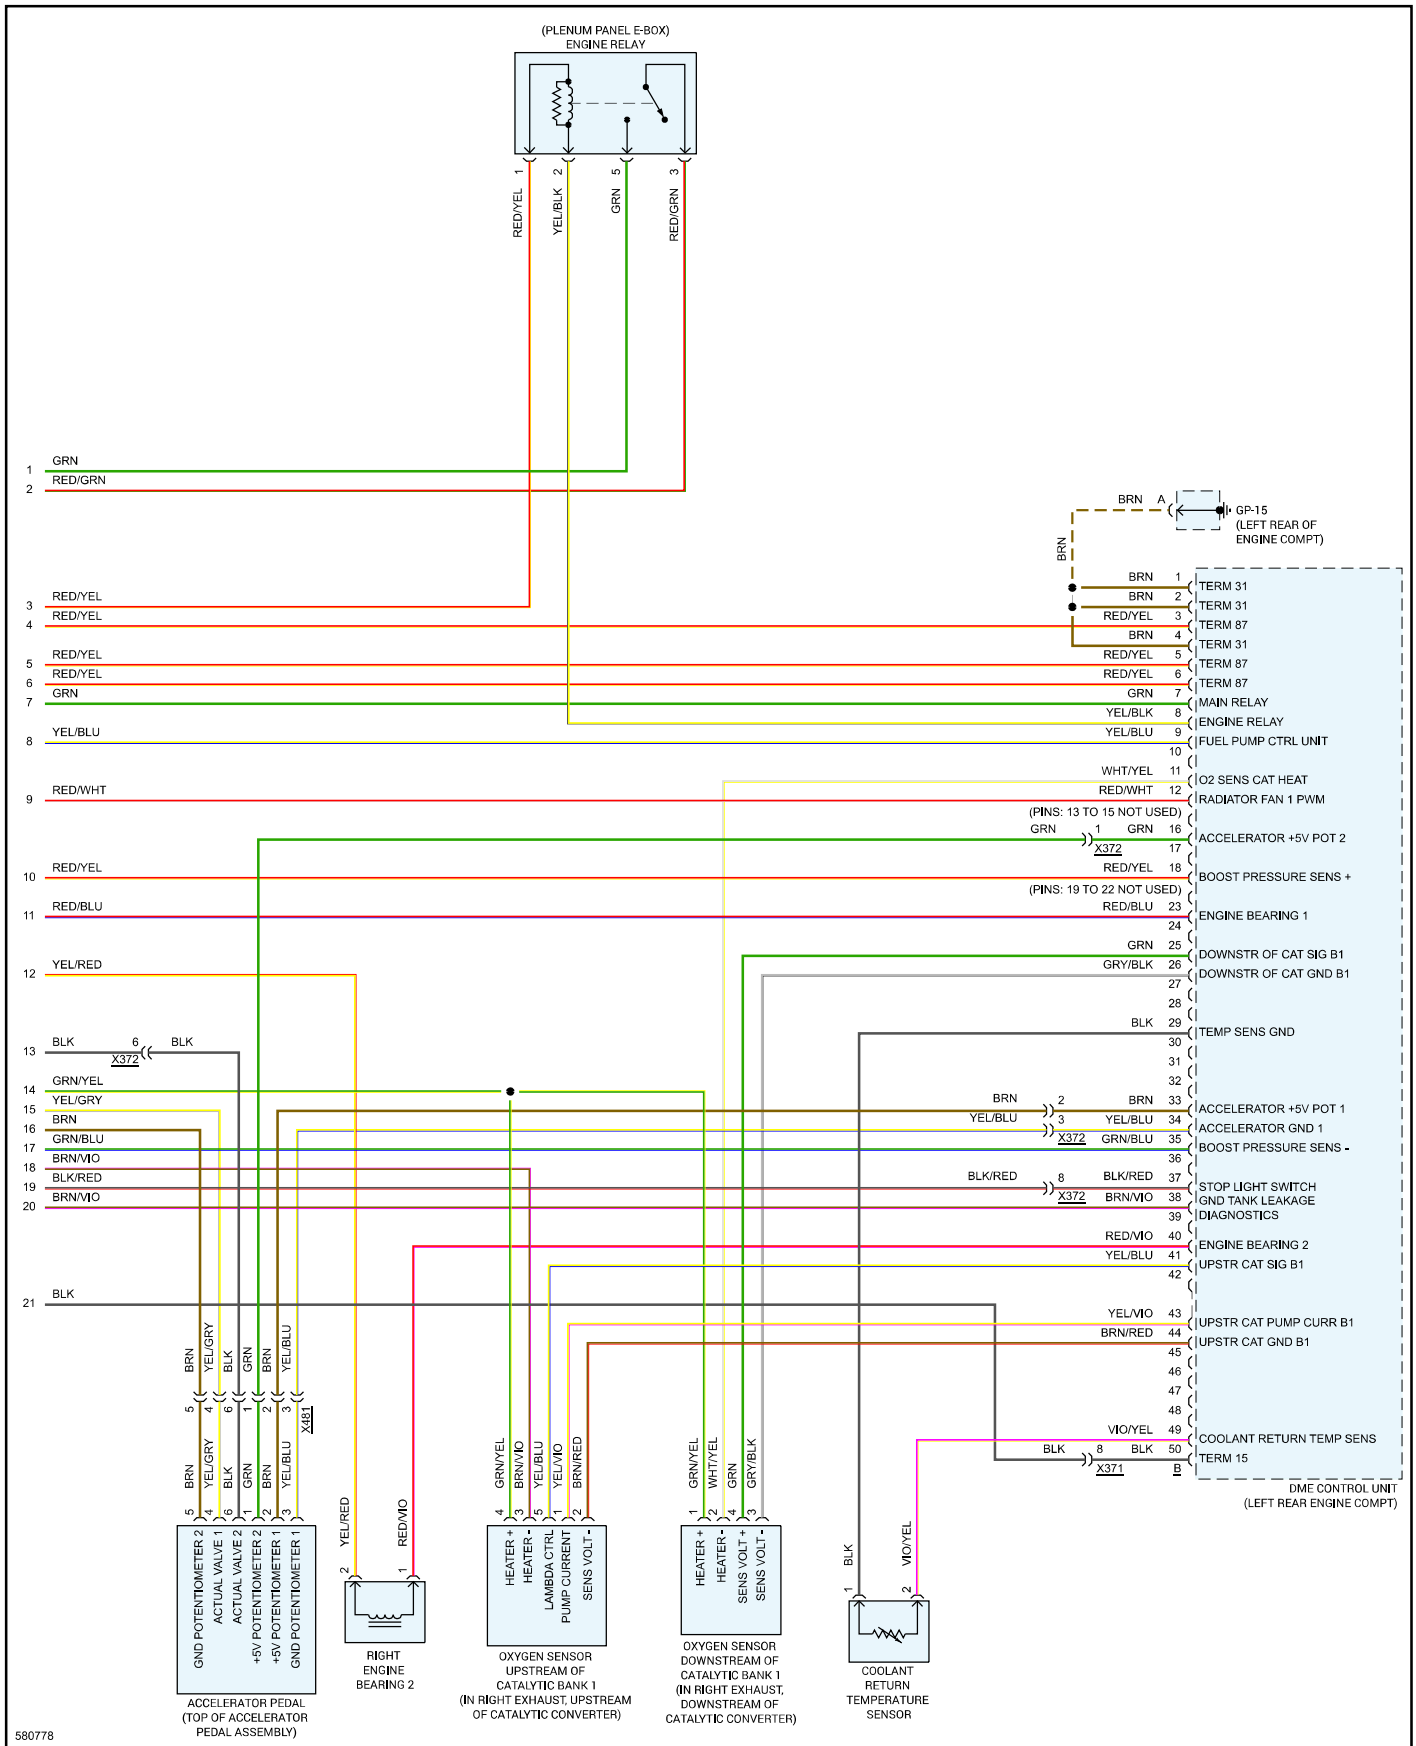

# 2017 Porsche Macan (95B) L4-2.0L Turbo

Vehicle > Powertrain Management > Diagrams > Electrical - Interactive Color (Non OE)

Engine Controls - Page 2 of 7

2017 Porsche Macan (95B) L4-2.0L Turbo

Vehicle > Powertrain Management > Diagrams > Electrical - Interactive Color (Non OE)

Engine Controls - Page 3 of 7

2017 Porsche Macan (95B) L4-2.0L Turbo

Vehicle > Powertrain Management > Diagrams > Electrical - Interactive Color (Non OE)

Engine Controls - Page 4 of 7

### 2017 Porsche Macan (95B) L4-2.0L Turbo

Vehicle > Powertrain Management > Diagrams > Electrical - Interactive Color (Non OE)

Engine Controls - Page 5 of 7

580777

### 2017 Porsche Macan (95B) L4-2.0L Turbo

Vehicle > Powertrain Management > Diagrams > Electrical - Interactive Color (Non OE)

Engine Controls - Page 7 of 7

580778