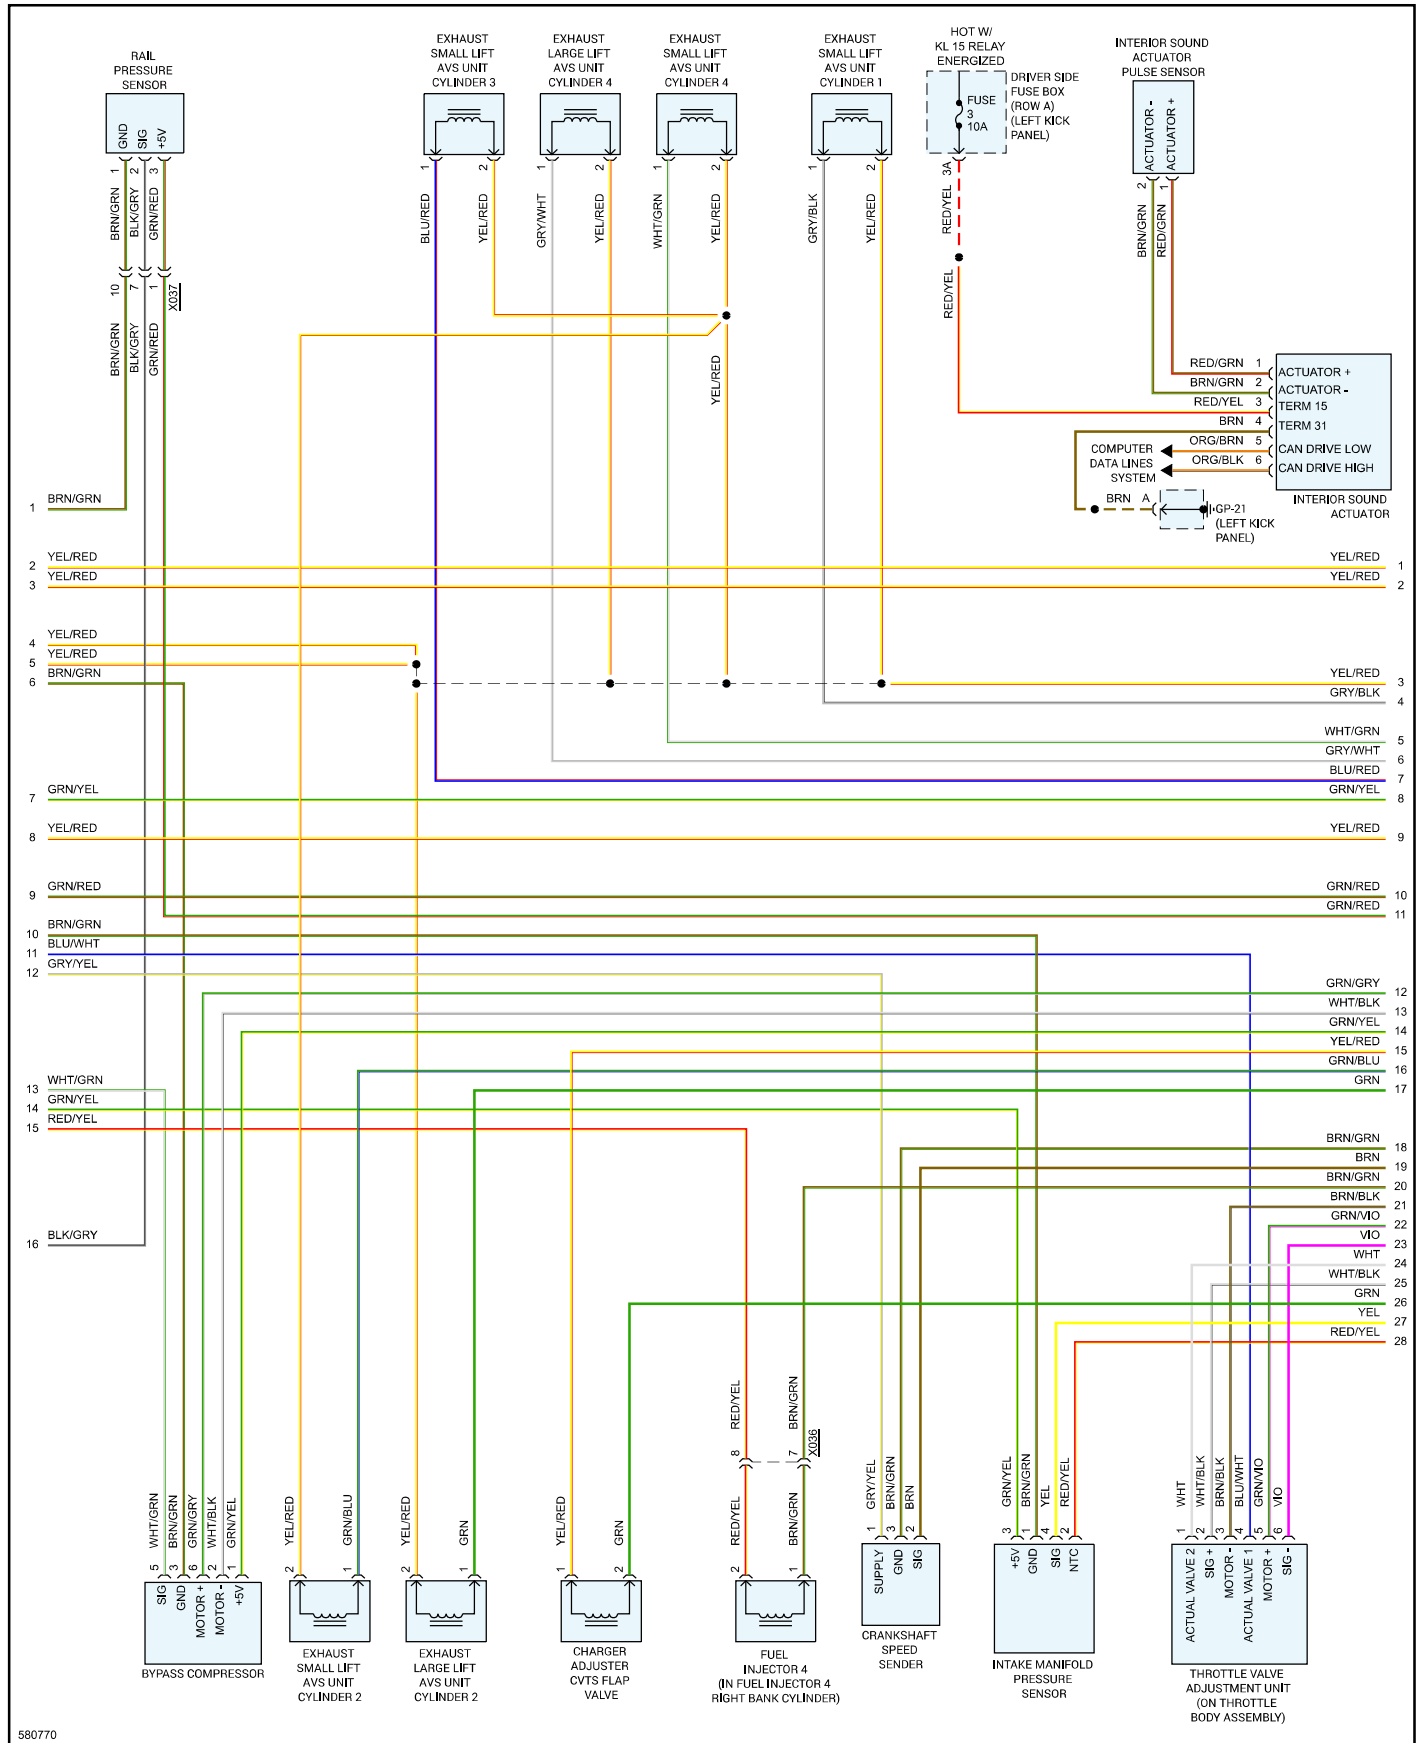

### Engine Controls - Page 1 of 7

# 2017 Porsche Macan (95B) L4-2.0L Turbo

Vehicle > Powertrain Management > Diagrams > Electrical - Interactive Color (Non OE)

Engine Controls - Page 2 of 7

2017 Porsche Macan (95B) L4-2.0L Turbo

Vehicle > Powertrain Management > Diagrams > Electrical - Interactive Color (Non OE)

Engine Controls - Page 3 of 7

2017 Porsche Macan (95B) L4-2.0L Turbo

Vehicle > Powertrain Management > Diagrams > Electrical - Interactive Color (Non OE)

Engine Controls - Page 4 of 7

### 2017 Porsche Macan (95B) L4-2.0L Turbo

Vehicle > Powertrain Management > Diagrams > Electrical - Interactive Color (Non OE)

Engine Controls - Page 5 of 7

580777