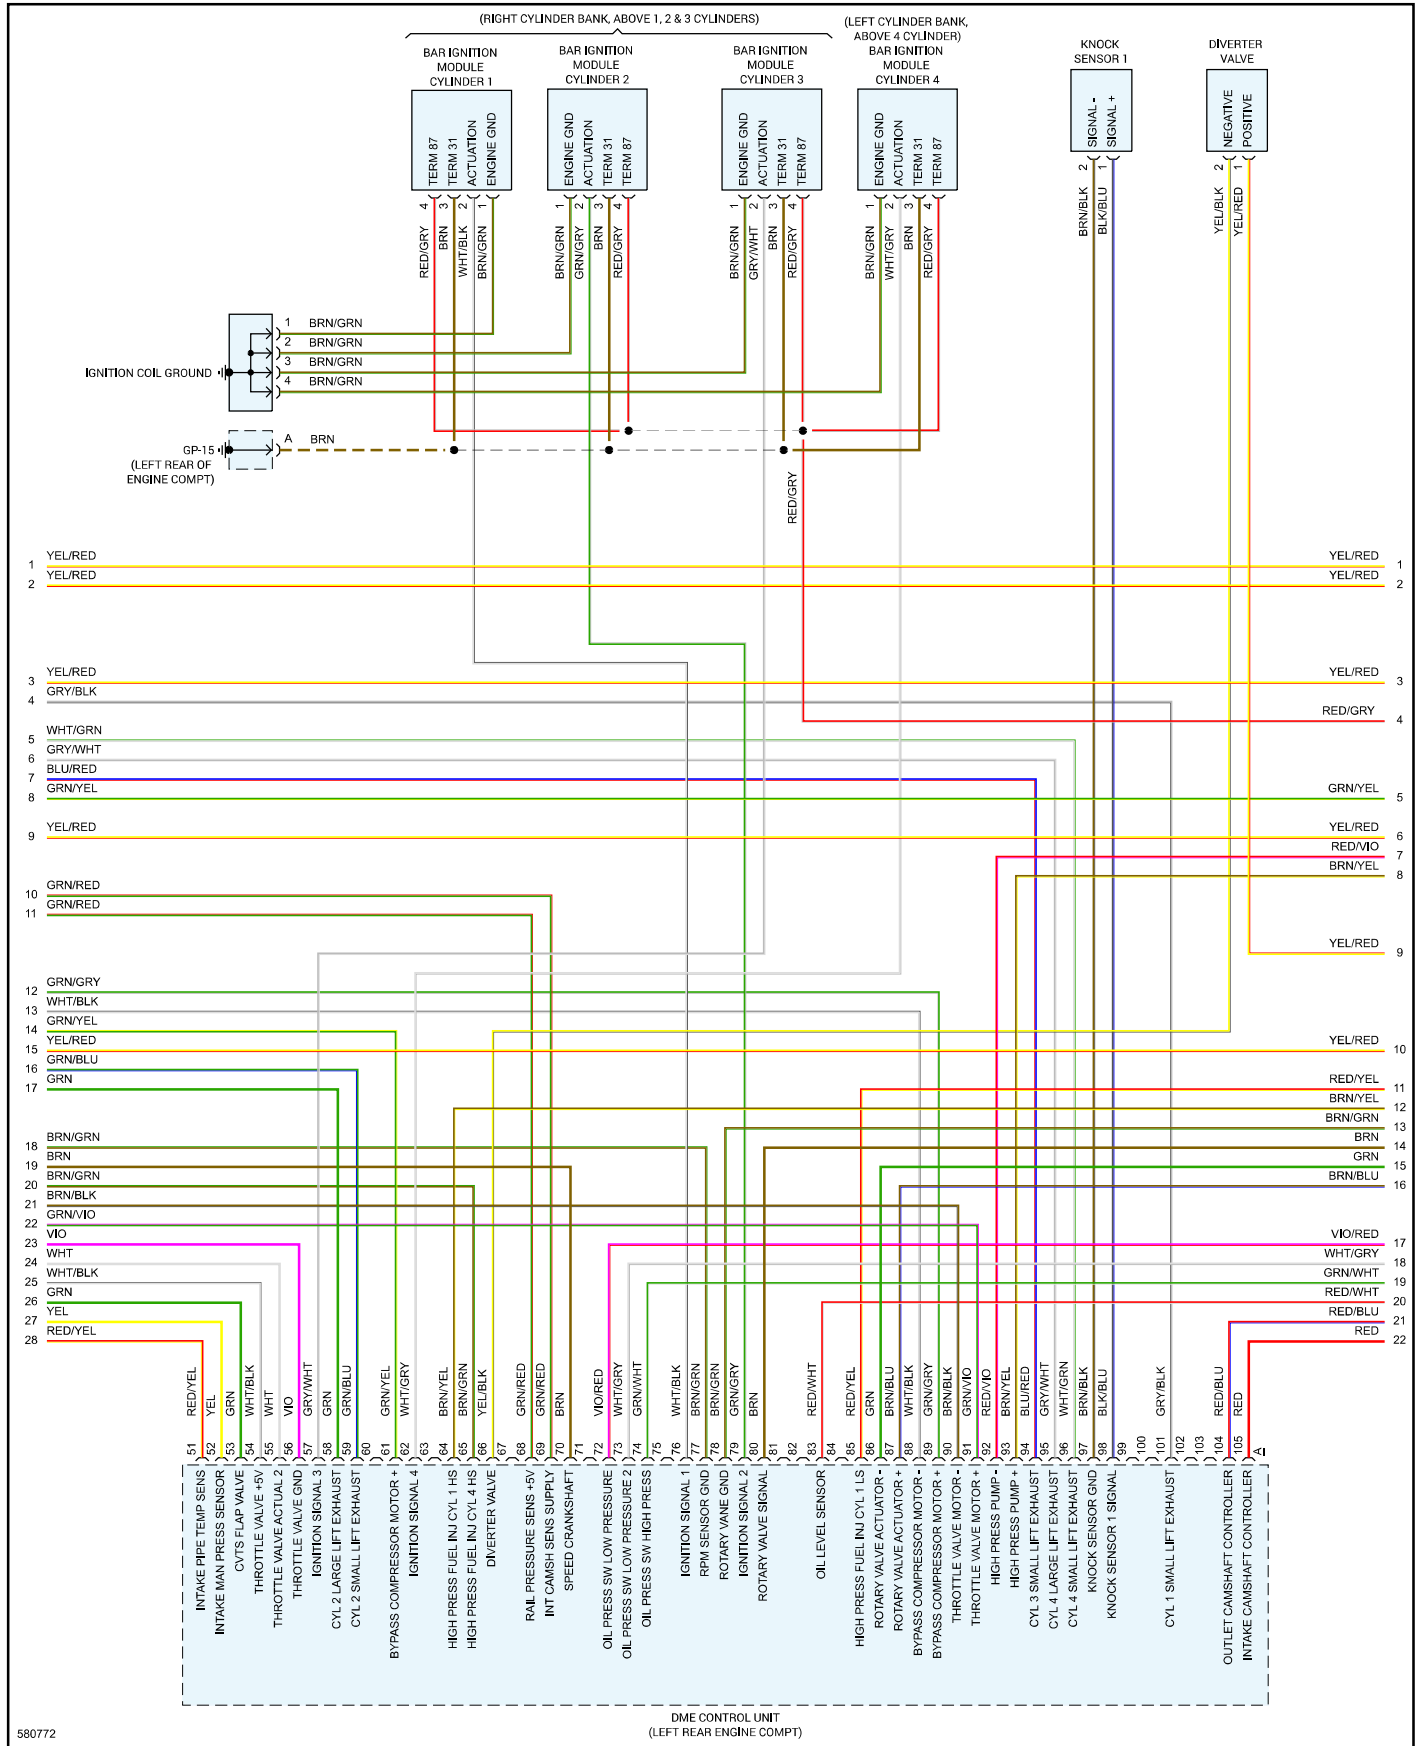

# 2017 Porsche Macan (95B) L4-2.0L Turbo

Vehicle > Powertrain Management > Diagrams > Electrical - Interactive Color (Non OE)

Engine Controls - Page 2 of 7

2017 Porsche Macan (95B) L4-2.0L Turbo

Vehicle > Powertrain Management > Diagrams > Electrical - Interactive Color (Non OE)

Engine Controls - Page 3 of 7

2017 Porsche Macan (95B) L4-2.0L Turbo

Vehicle > Powertrain Management > Diagrams > Electrical - Interactive Color (Non OE)

Engine Controls - Page 4 of 7

### 2017 Porsche Macan (95B) L4-2.0L Turbo

Vehicle > Powertrain Management > Diagrams > Electrical - Interactive Color (Non OE)

Engine Controls - Page 5 of 7

580777

### 2017 Porsche Macan (95B) L4-2.0L Turbo

Vehicle > Powertrain Management > Diagrams > Electrical - Interactive Color (Non OE)

Engine Controls - Page 7 of 7

580778