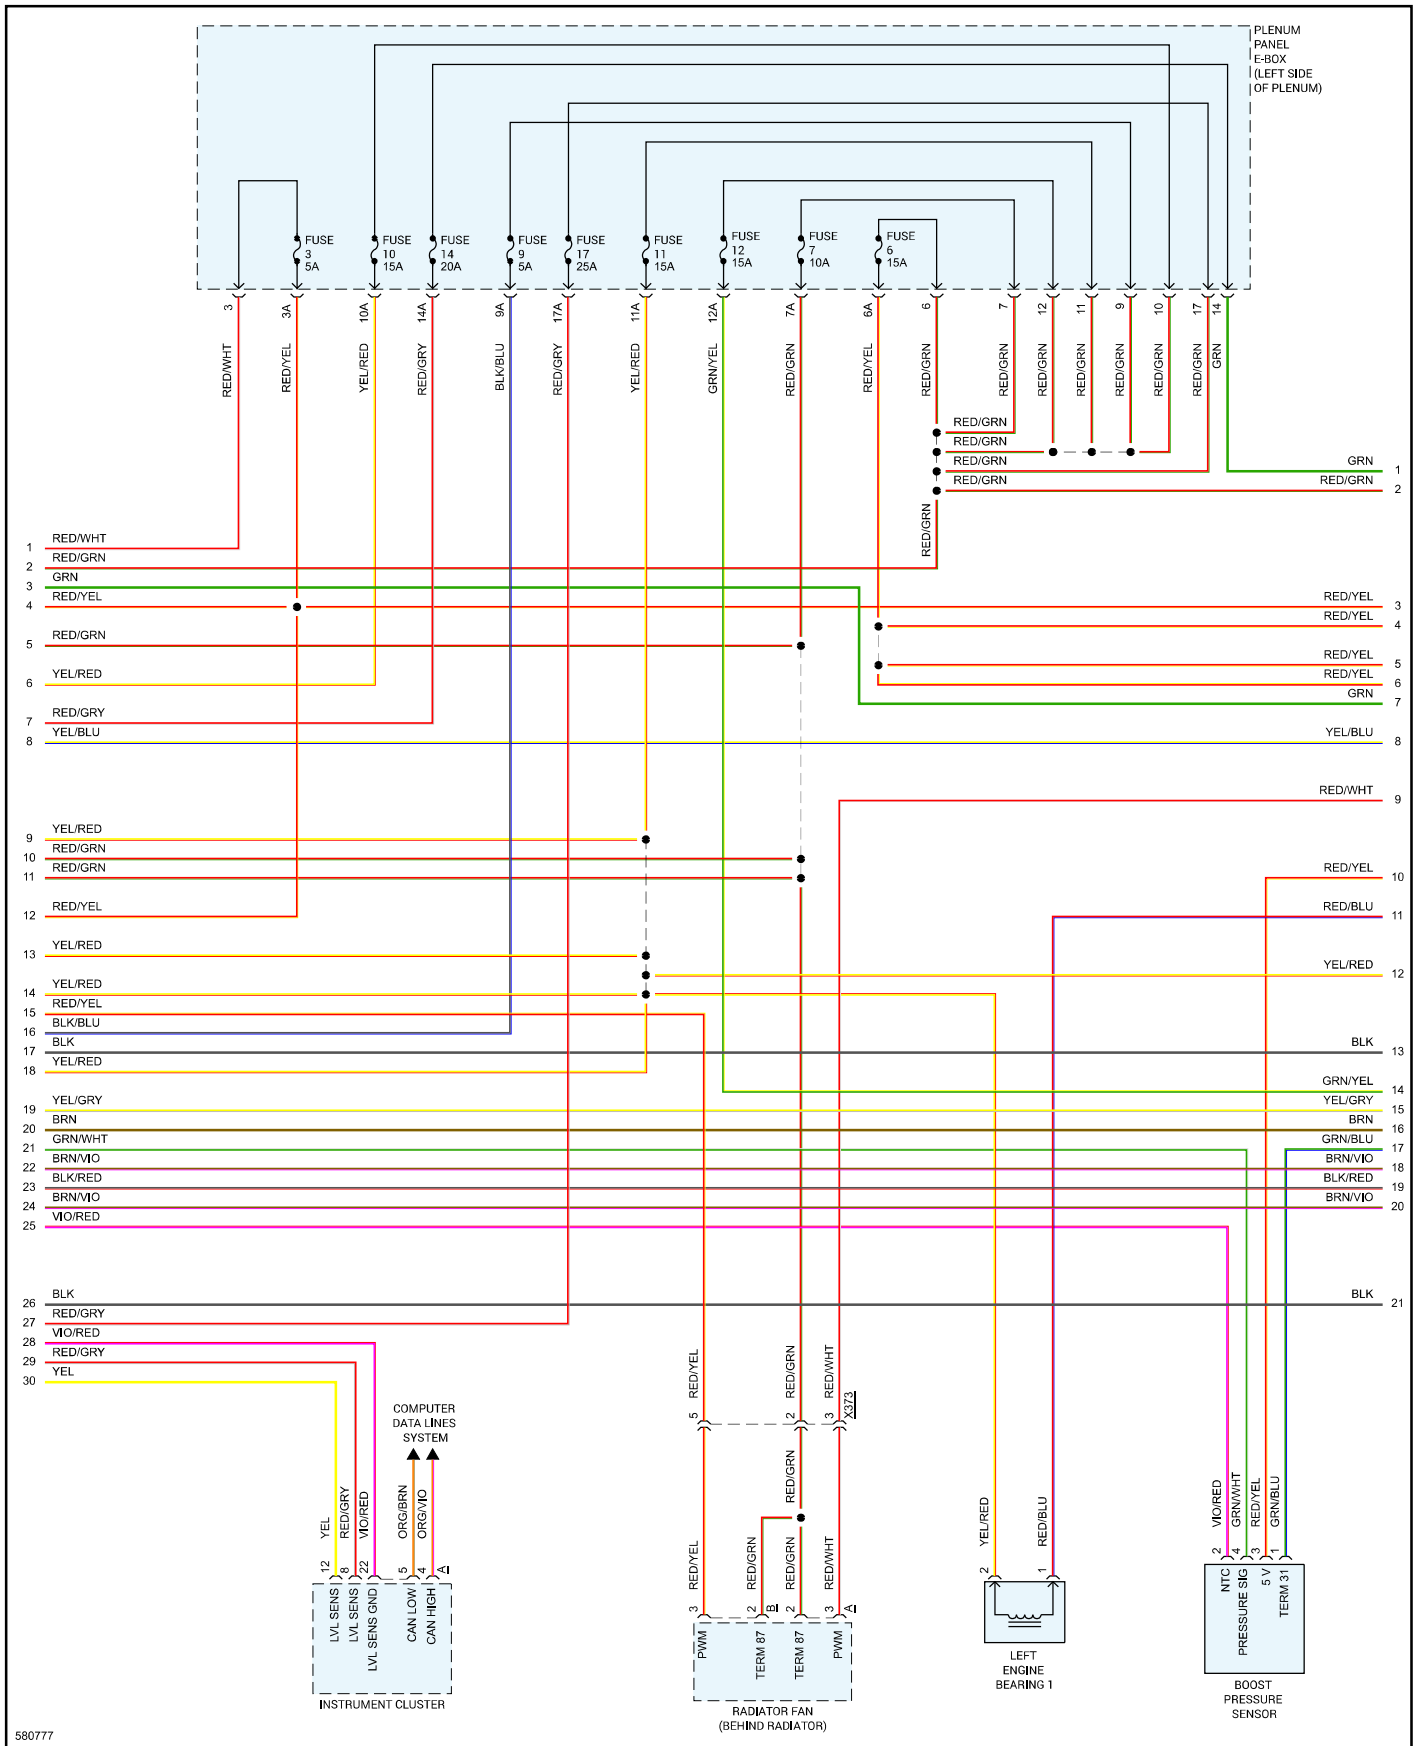

# 2017 Porsche Macan (95B) L4-2.0L Turbo

Vehicle > Powertrain Management > Diagrams > Electrical - Interactive Color (Non OE)

Engine Controls - Page 2 of 7

2017 Porsche Macan (95B) L4-2.0L Turbo

Vehicle > Powertrain Management > Diagrams > Electrical - Interactive Color (Non OE)

Engine Controls - Page 3 of 7

2017 Porsche Macan (95B) L4-2.0L Turbo

Vehicle > Powertrain Management > Diagrams > Electrical - Interactive Color (Non OE)

Engine Controls - Page 4 of 7

### 2017 Porsche Macan (95B) L4-2.0L Turbo

Vehicle > Powertrain Management > Diagrams > Electrical - Interactive Color (Non OE)

Engine Controls - Page 5 of 7

580777

### 2017 Porsche Macan (95B) L4-2.0L Turbo

Vehicle > Powertrain Management > Diagrams > Electrical - Interactive Color (Non OE)

Engine Controls - Page 7 of 7

580778