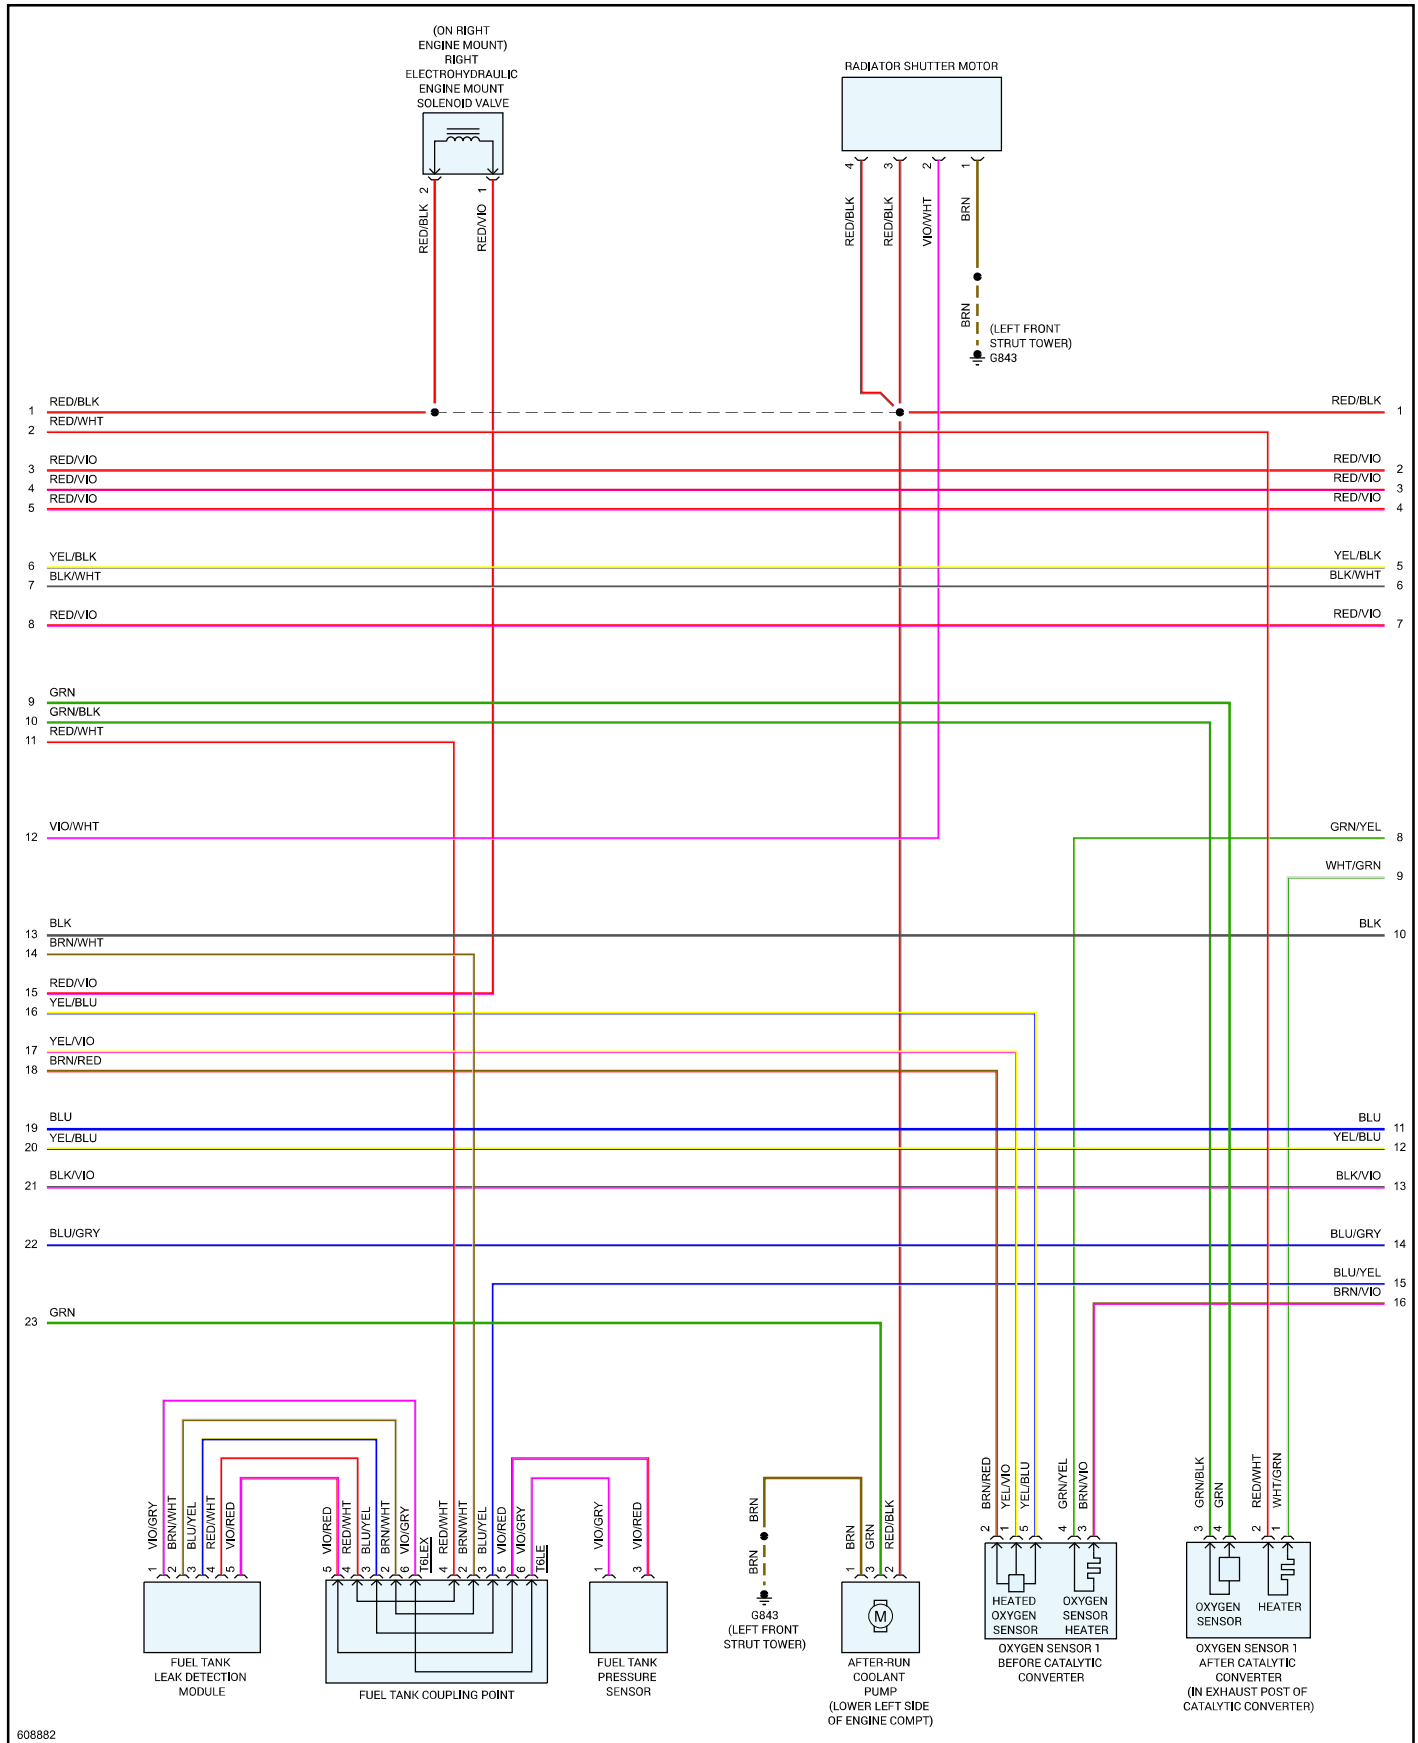

### Engine Controls - Engine Controls Circuit - Page 1 of 10

# 2018 Audi Q5 Quattro (FYB) L4-2.0L Turbo (DAYB)

Vehicle > Powertrain Management > Diagrams > Electrical - Interactive Color (Non OE)

Engine Controls - Engine Controls Circuit - Page 2 of 10

2018 Audi Q5 Quattro (FYB) L4-2.0L Turbo (DAYB)