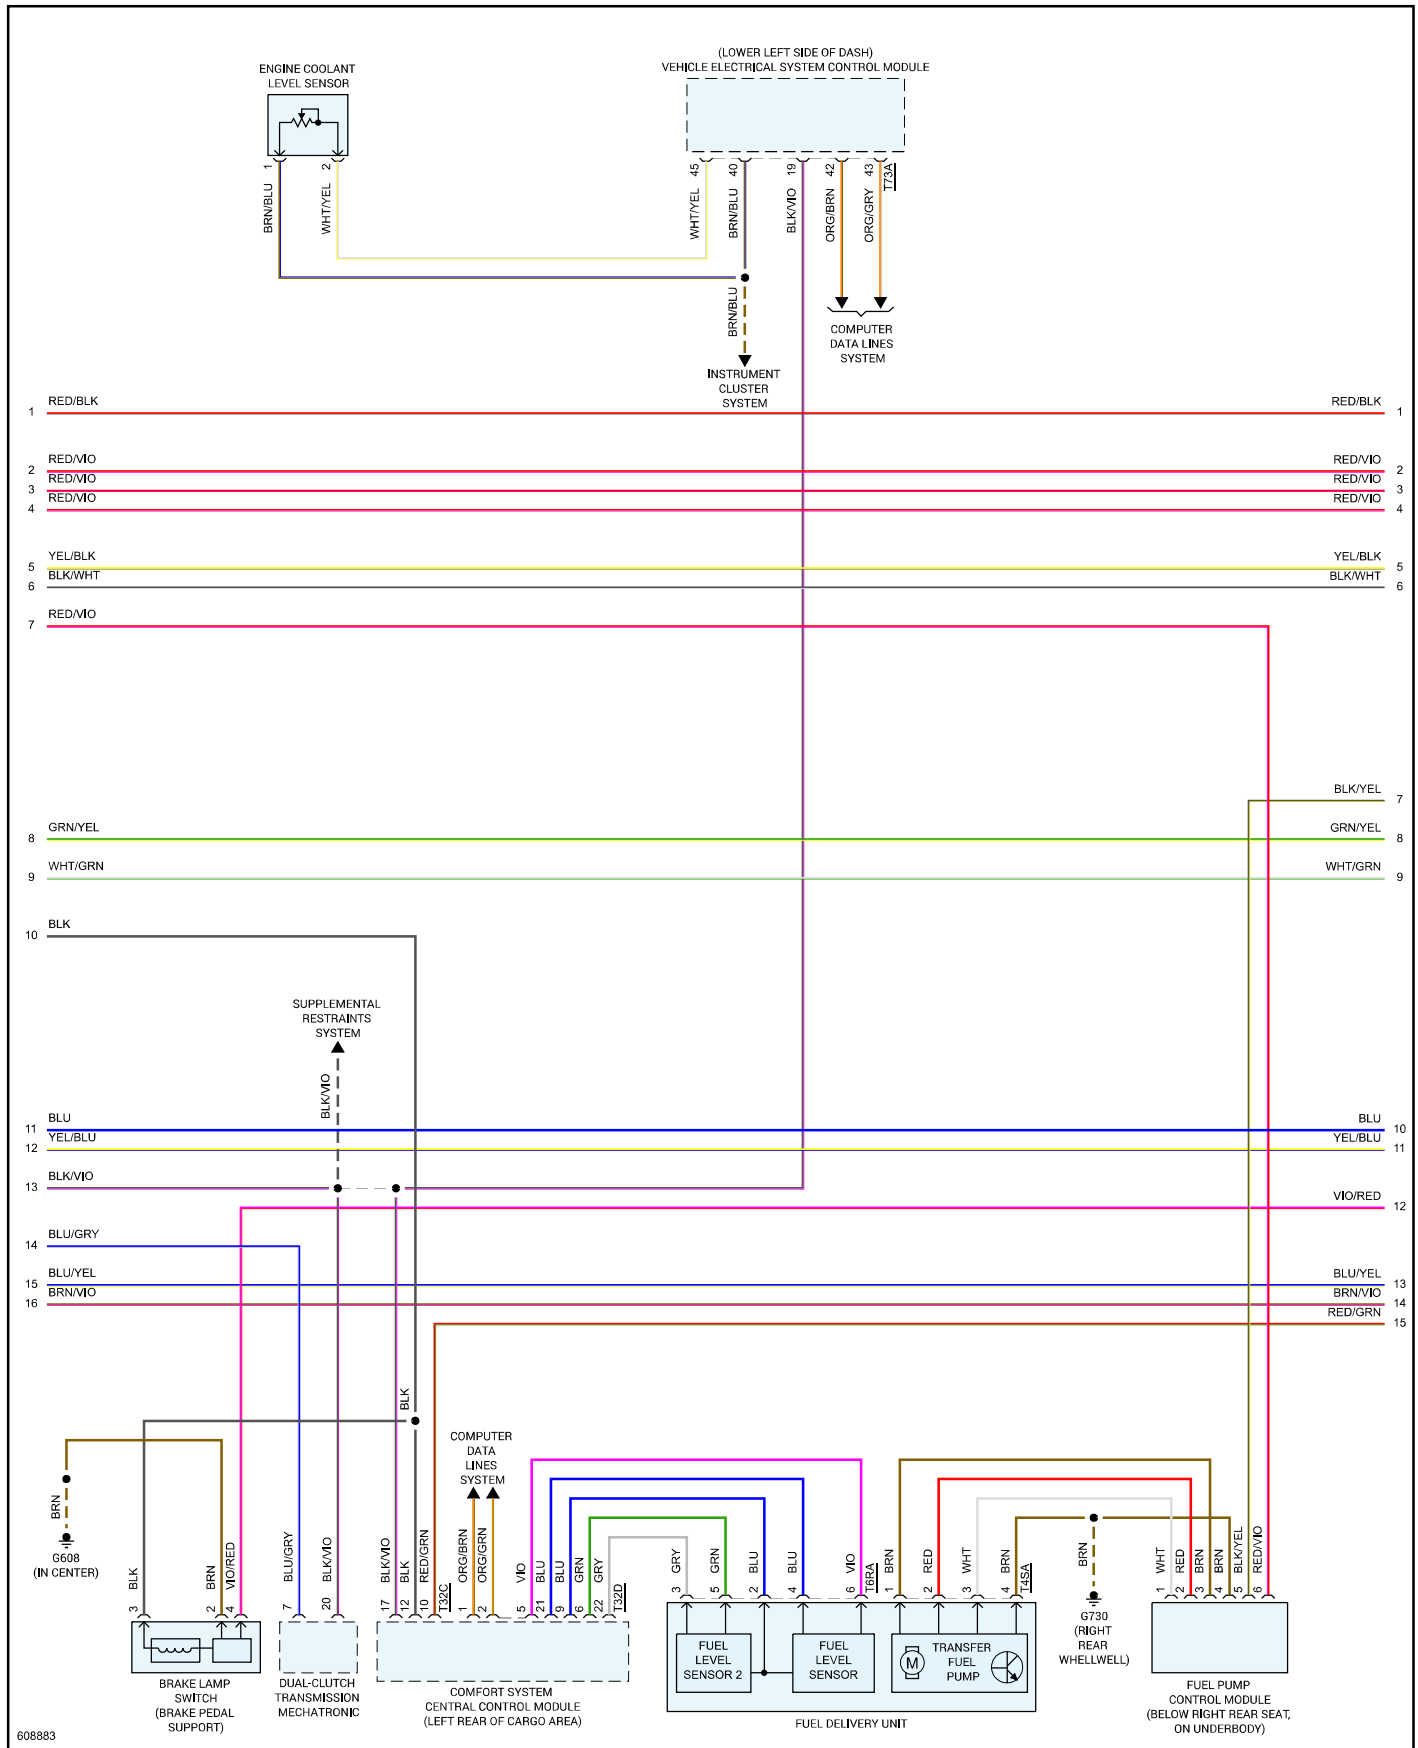

### Engine Controls - Engine Controls Circuit - Page 1 of 10

# 2018 Audi Q5 Quattro (FYB) L4-2.0L Turbo (DAYB)

Vehicle > Powertrain Management > Diagrams > Electrical - Interactive Color (Non OE)

Engine Controls - Engine Controls Circuit - Page 2 of 10

2018 Audi Q5 Quattro (FYB) L4-2.0L Turbo (DAYB)

# Engine Controls - Engine Controls Circuit - Page 3 of 10

2018 Audi Q5 Quattro (FYB) L4-2.0L Turbo (DAYB)

Vehicle > Powertrain Management > Diagrams > Electrical - Interactive Color (Non OE)

# Engine Controls - Engine Controls Circuit - Page 4 of 10