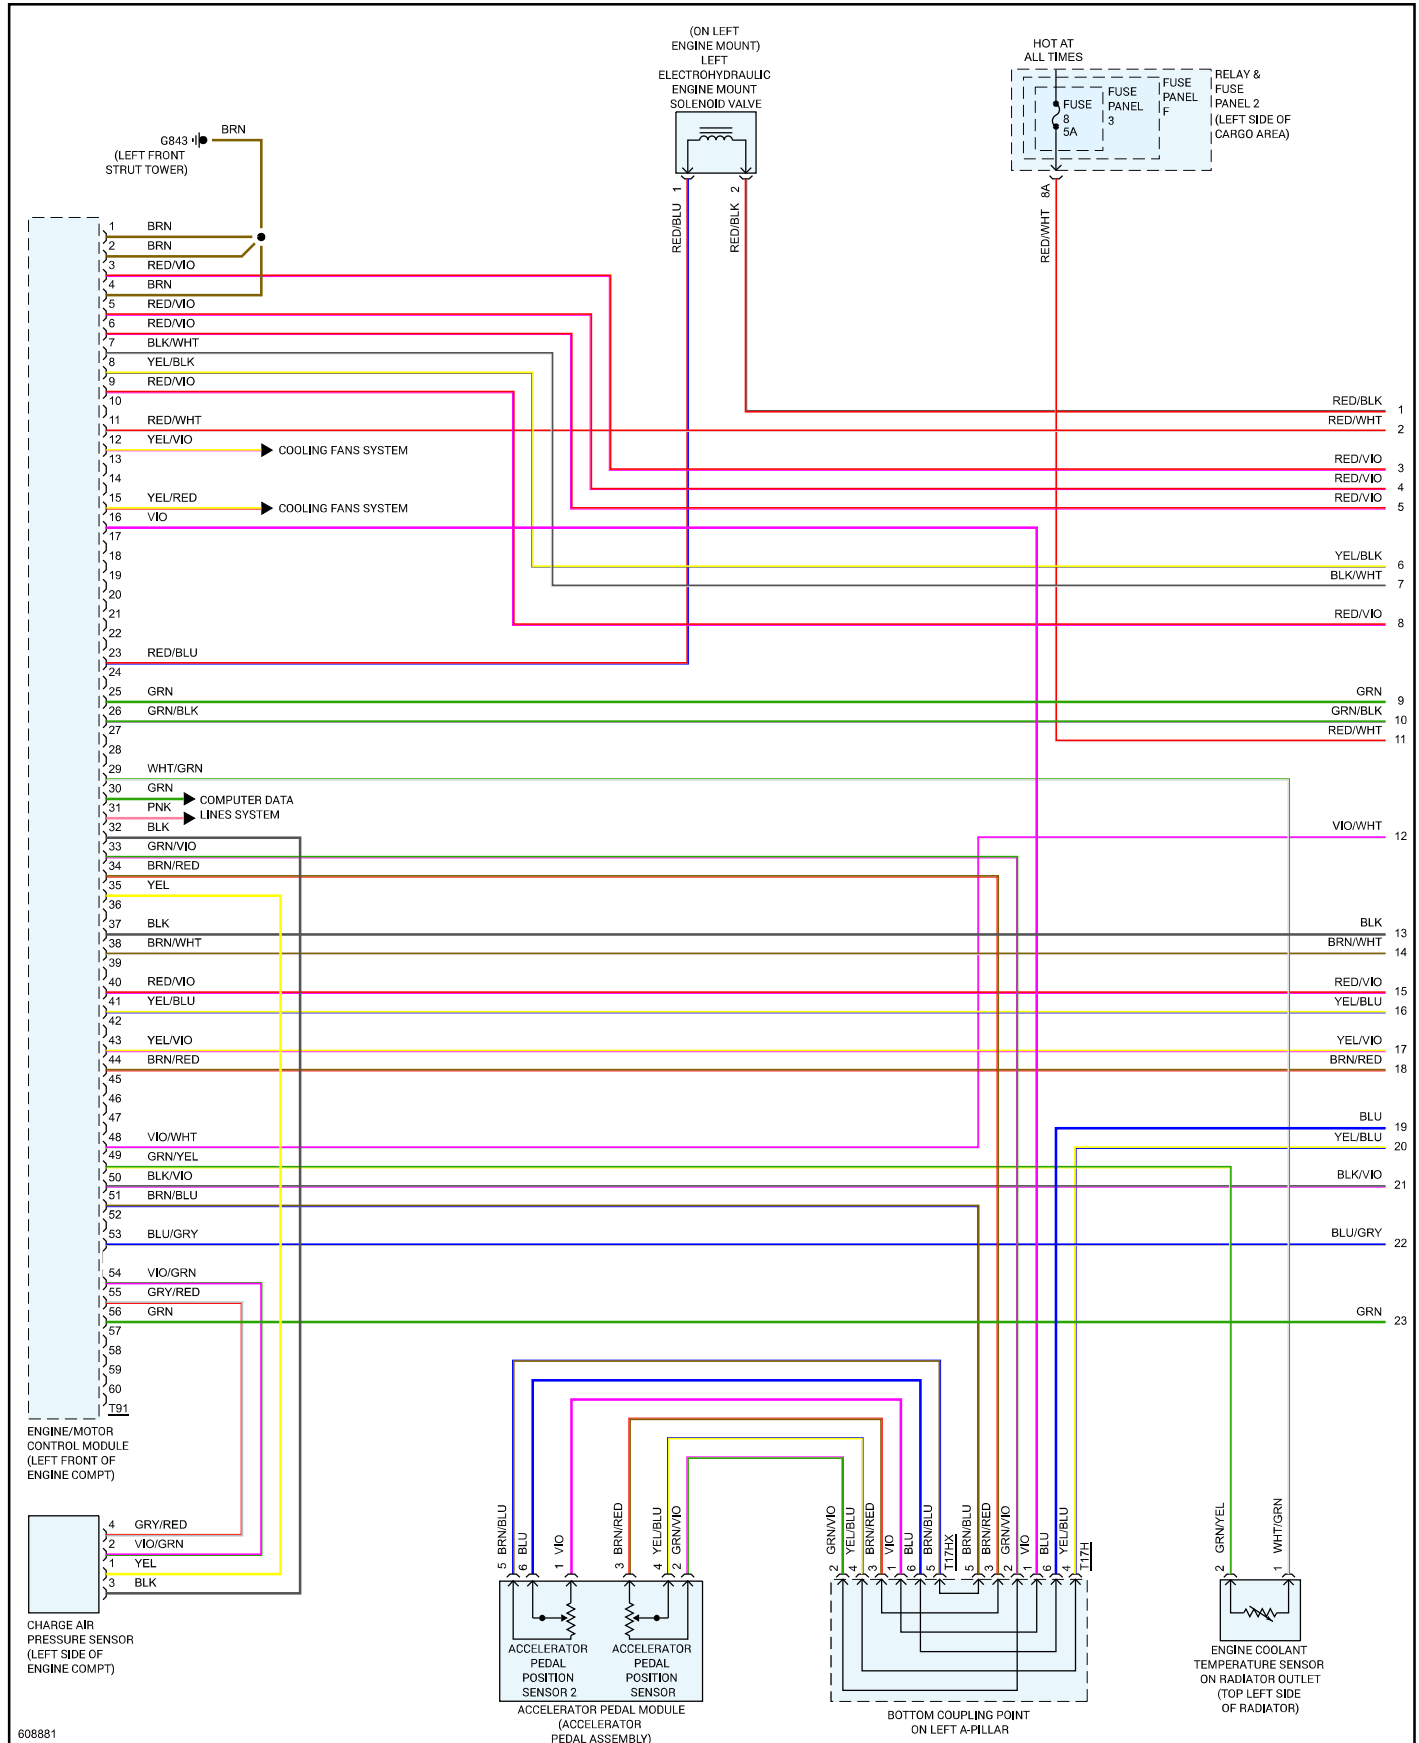

# 2018 Audi Q5 Quattro (FYB) L4-2.0L Turbo (DAYB)

## Vehicle > Powertrain Management > Diagrams > Electrical - Interactive Color (Non OE)

### Engine Controls - Engine Controls Circuit - Page 1 of 10

# 2018 Audi Q5 Quattro (FYB) L4-2.0L Turbo (DAYB)

Vehicle > Powertrain Management > Diagrams > Electrical - Interactive Color (Non OE)

Engine Controls - Engine Controls Circuit - Page 2 of 10

2018 Audi Q5 Quattro (FYB) L4-2.0L Turbo (DAYB)