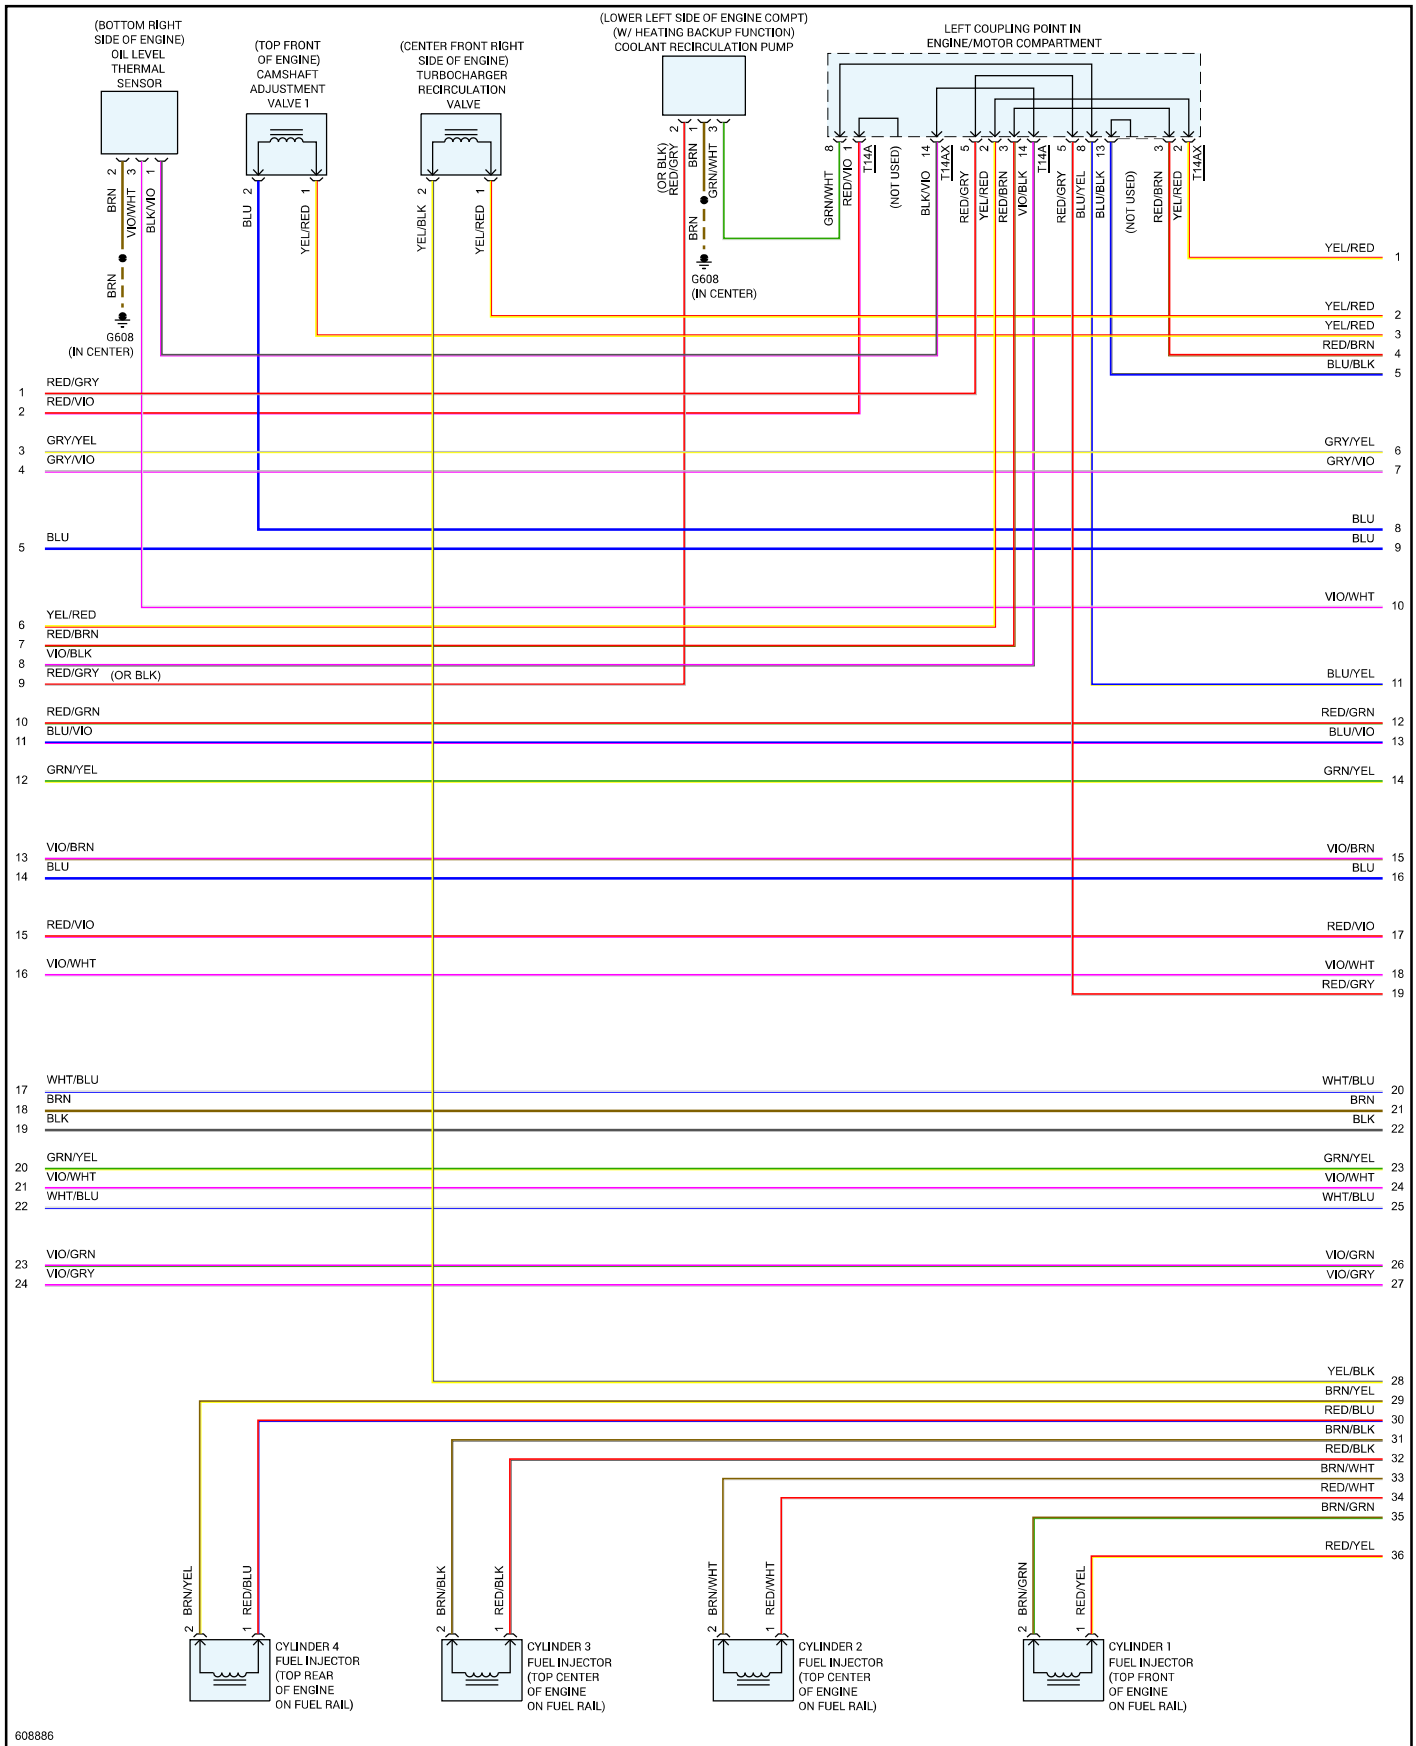

# Engine Controls - Engine Controls Circuit - Page 4 of 10

### 2018 Audi Q5 Quattro (FYB) L4-2.0L Turbo (DAYB)

Vehicle > Powertrain Management > Diagrams > Electrical - Interactive Color (Non OE)

Engine Controls - Engine Controls Circuit - Page 5 of 10

### 2018 Audi Q5 Quattro (FYB) L4-2.0L Turbo (DAYB)

Vehicle > Powertrain Management > Diagrams > Electrical - Interactive Color (Non OE)

Engine Controls - Engine Controls Circuit - Page 6 of 10

### 2018 Audi Q5 Quattro (FYB) L4-2.0L Turbo (DAYB)

Vehicle > Powertrain Management > Diagrams > Electrical - Interactive Color (Non OE)

Engine Controls - Engine Controls Circuit - Page 7 of 10

2018 Audi Q5 Quattro (FYB) L4-2.0L Turbo (DAYB)