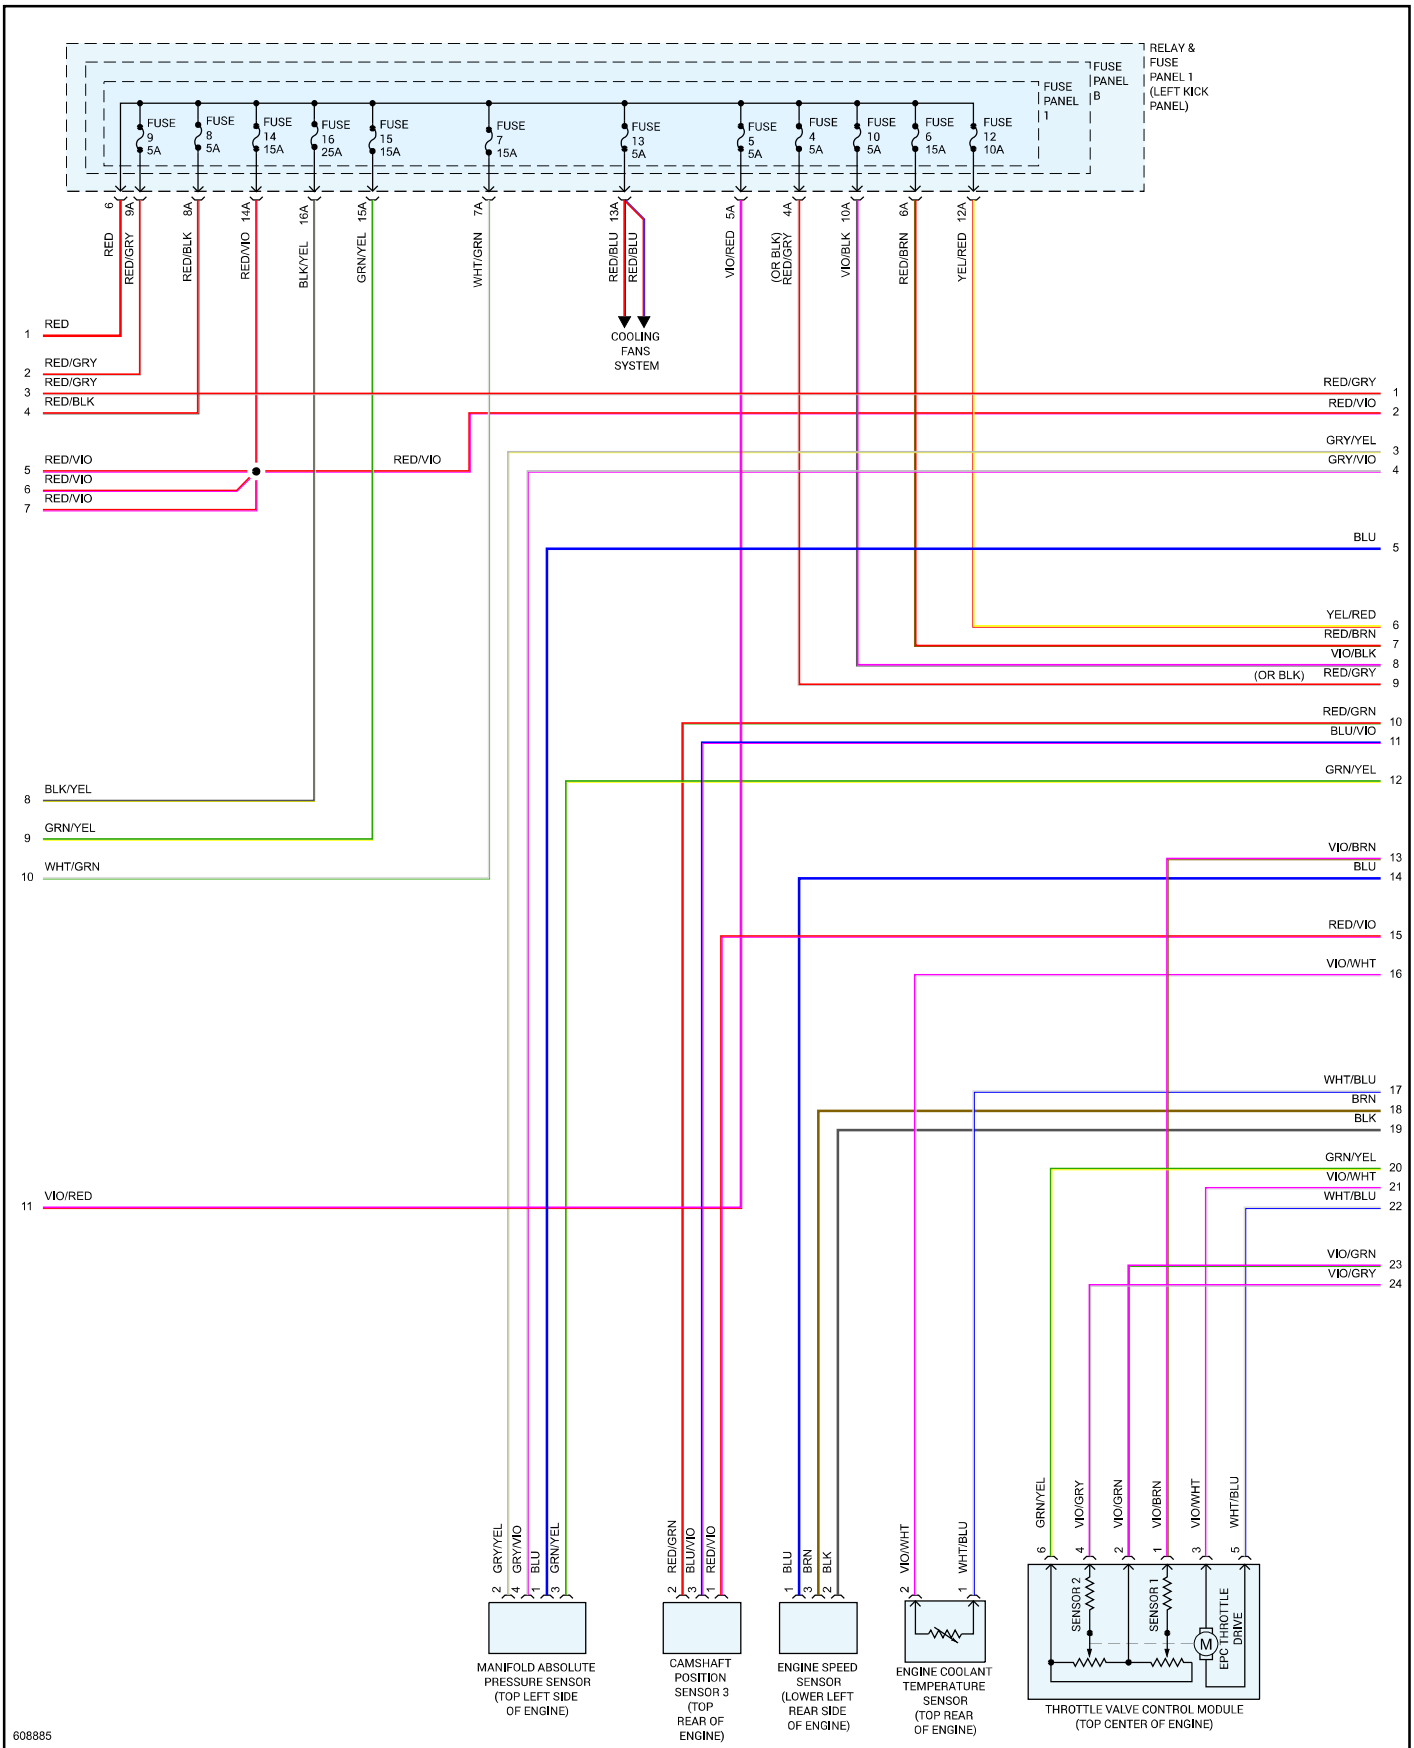

# Engine Controls - Engine Controls Circuit - Page 3 of 10

2018 Audi Q5 Quattro (FYB) L4-2.0L Turbo (DAYB)

Vehicle > Powertrain Management > Diagrams > Electrical - Interactive Color (Non OE)

# Engine Controls - Engine Controls Circuit - Page 4 of 10

### 2018 Audi Q5 Quattro (FYB) L4-2.0L Turbo (DAYB)

Vehicle > Powertrain Management > Diagrams > Electrical - Interactive Color (Non OE)

Engine Controls - Engine Controls Circuit - Page 5 of 10