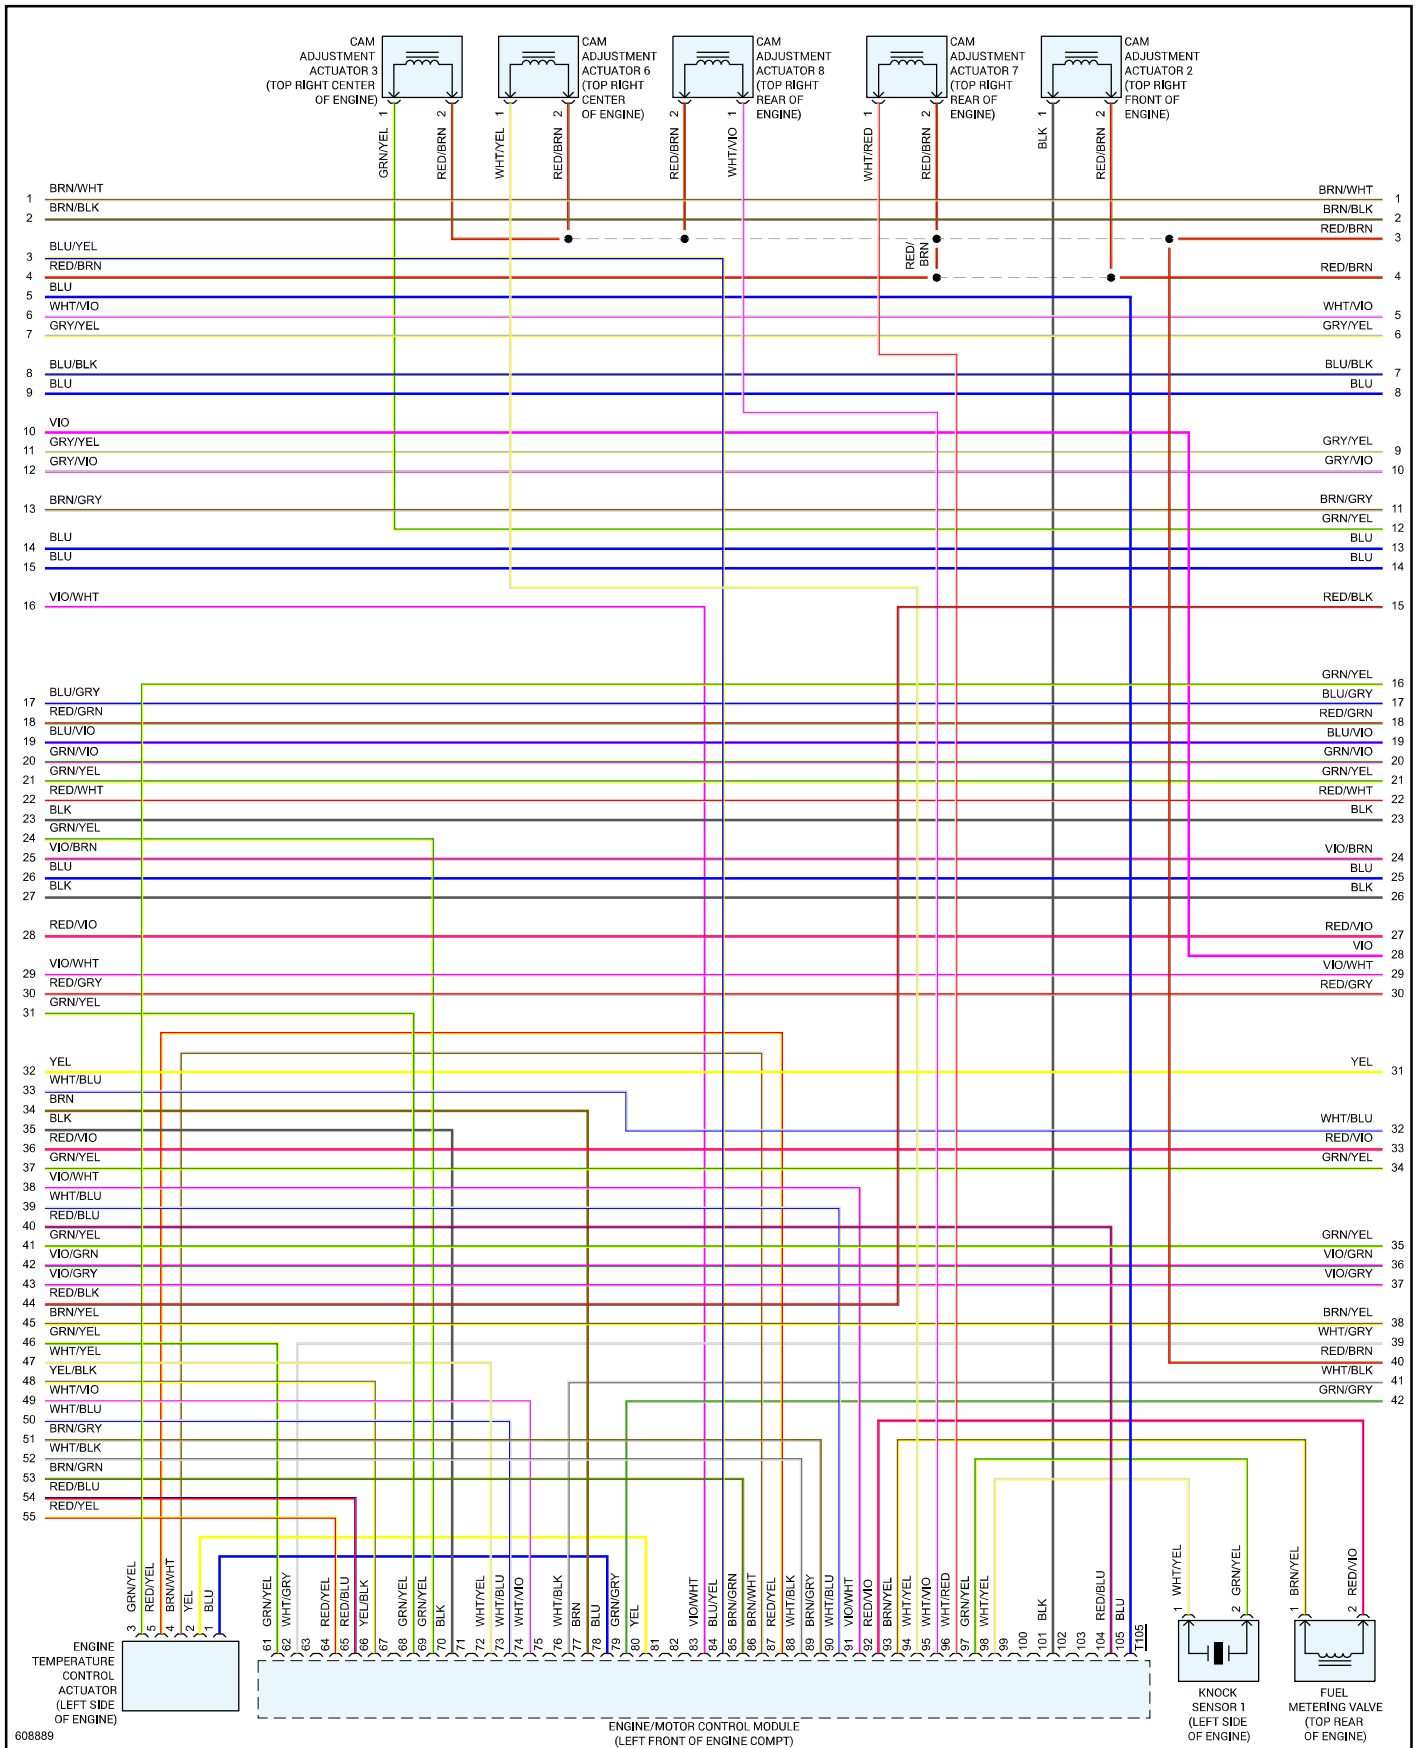

### 2018 Audi Q5 Quattro (FYB) L4-2.0L Turbo (DAYB)

Vehicle > Powertrain Management > Diagrams > Electrical - Interactive Color (Non OE)

Engine Controls - Engine Controls Circuit - Page 6 of 10

### 2018 Audi Q5 Quattro (FYB) L4-2.0L Turbo (DAYB)

Vehicle > Powertrain Management > Diagrams > Electrical - Interactive Color (Non OE)

Engine Controls - Engine Controls Circuit - Page 7 of 10

2018 Audi Q5 Quattro (FYB) L4-2.0L Turbo (DAYB)

Vehicle > Powertrain Management > Diagrams > Electrical - Interactive Color (Non OE)

Engine Controls - Engine Controls Circuit - Page 8 of 10

2018 Audi Q5 Quattro (FYB) L4-2.0L Turbo (DAYB)

Vehicle > Powertrain Management > Diagrams > Electrical - Interactive Color (Non OE)

Engine Controls - Engine Controls Circuit - Page 9 of 10

2018 Audi Q5 Quattro (FYB) L4-2.0L Turbo (DAYB)

Vehicle > Powertrain Management > Diagrams > Electrical - Interactive Color (Non OE)

Engine Controls - Engine Controls Circuit - Page 10 of 10