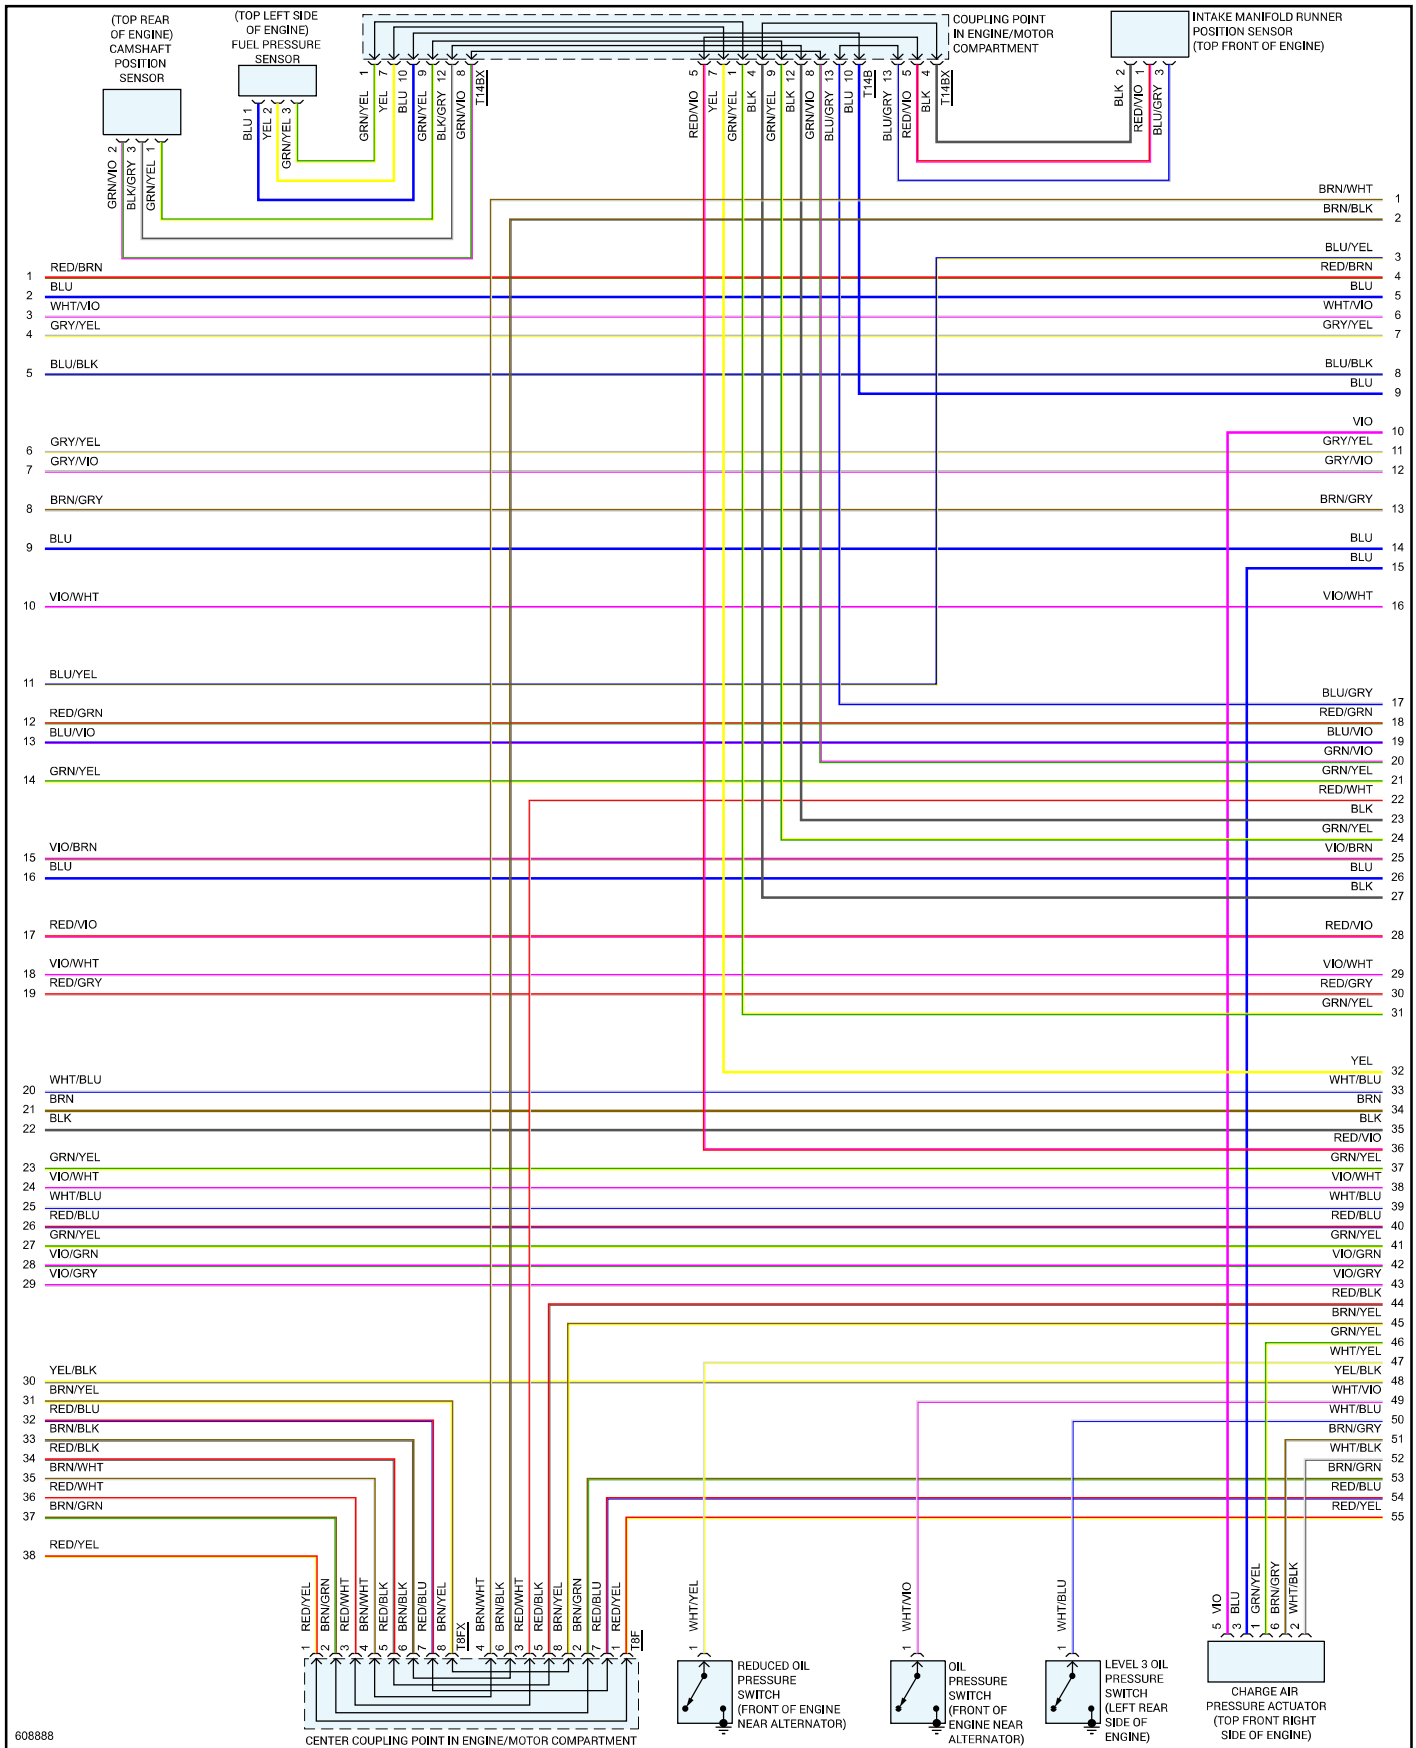

### 2018 Audi Q5 Quattro (FYB) L4-2.0L Turbo (DAYB)

Vehicle > Powertrain Management > Diagrams > Electrical - Interactive Color (Non OE)

Engine Controls - Engine Controls Circuit - Page 5 of 10

### 2018 Audi Q5 Quattro (FYB) L4-2.0L Turbo (DAYB)

Vehicle > Powertrain Management > Diagrams > Electrical - Interactive Color (Non OE)

Engine Controls - Engine Controls Circuit - Page 6 of 10

### 2018 Audi Q5 Quattro (FYB) L4-2.0L Turbo (DAYB)

Vehicle > Powertrain Management > Diagrams > Electrical - Interactive Color (Non OE)

Engine Controls - Engine Controls Circuit - Page 7 of 10

2018 Audi Q5 Quattro (FYB) L4-2.0L Turbo (DAYB)

Vehicle > Powertrain Management > Diagrams > Electrical - Interactive Color (Non OE)

Engine Controls - Engine Controls Circuit - Page 8 of 10

2018 Audi Q5 Quattro (FYB) L4-2.0L Turbo (DAYB)

Vehicle > Powertrain Management > Diagrams > Electrical - Interactive Color (Non OE)