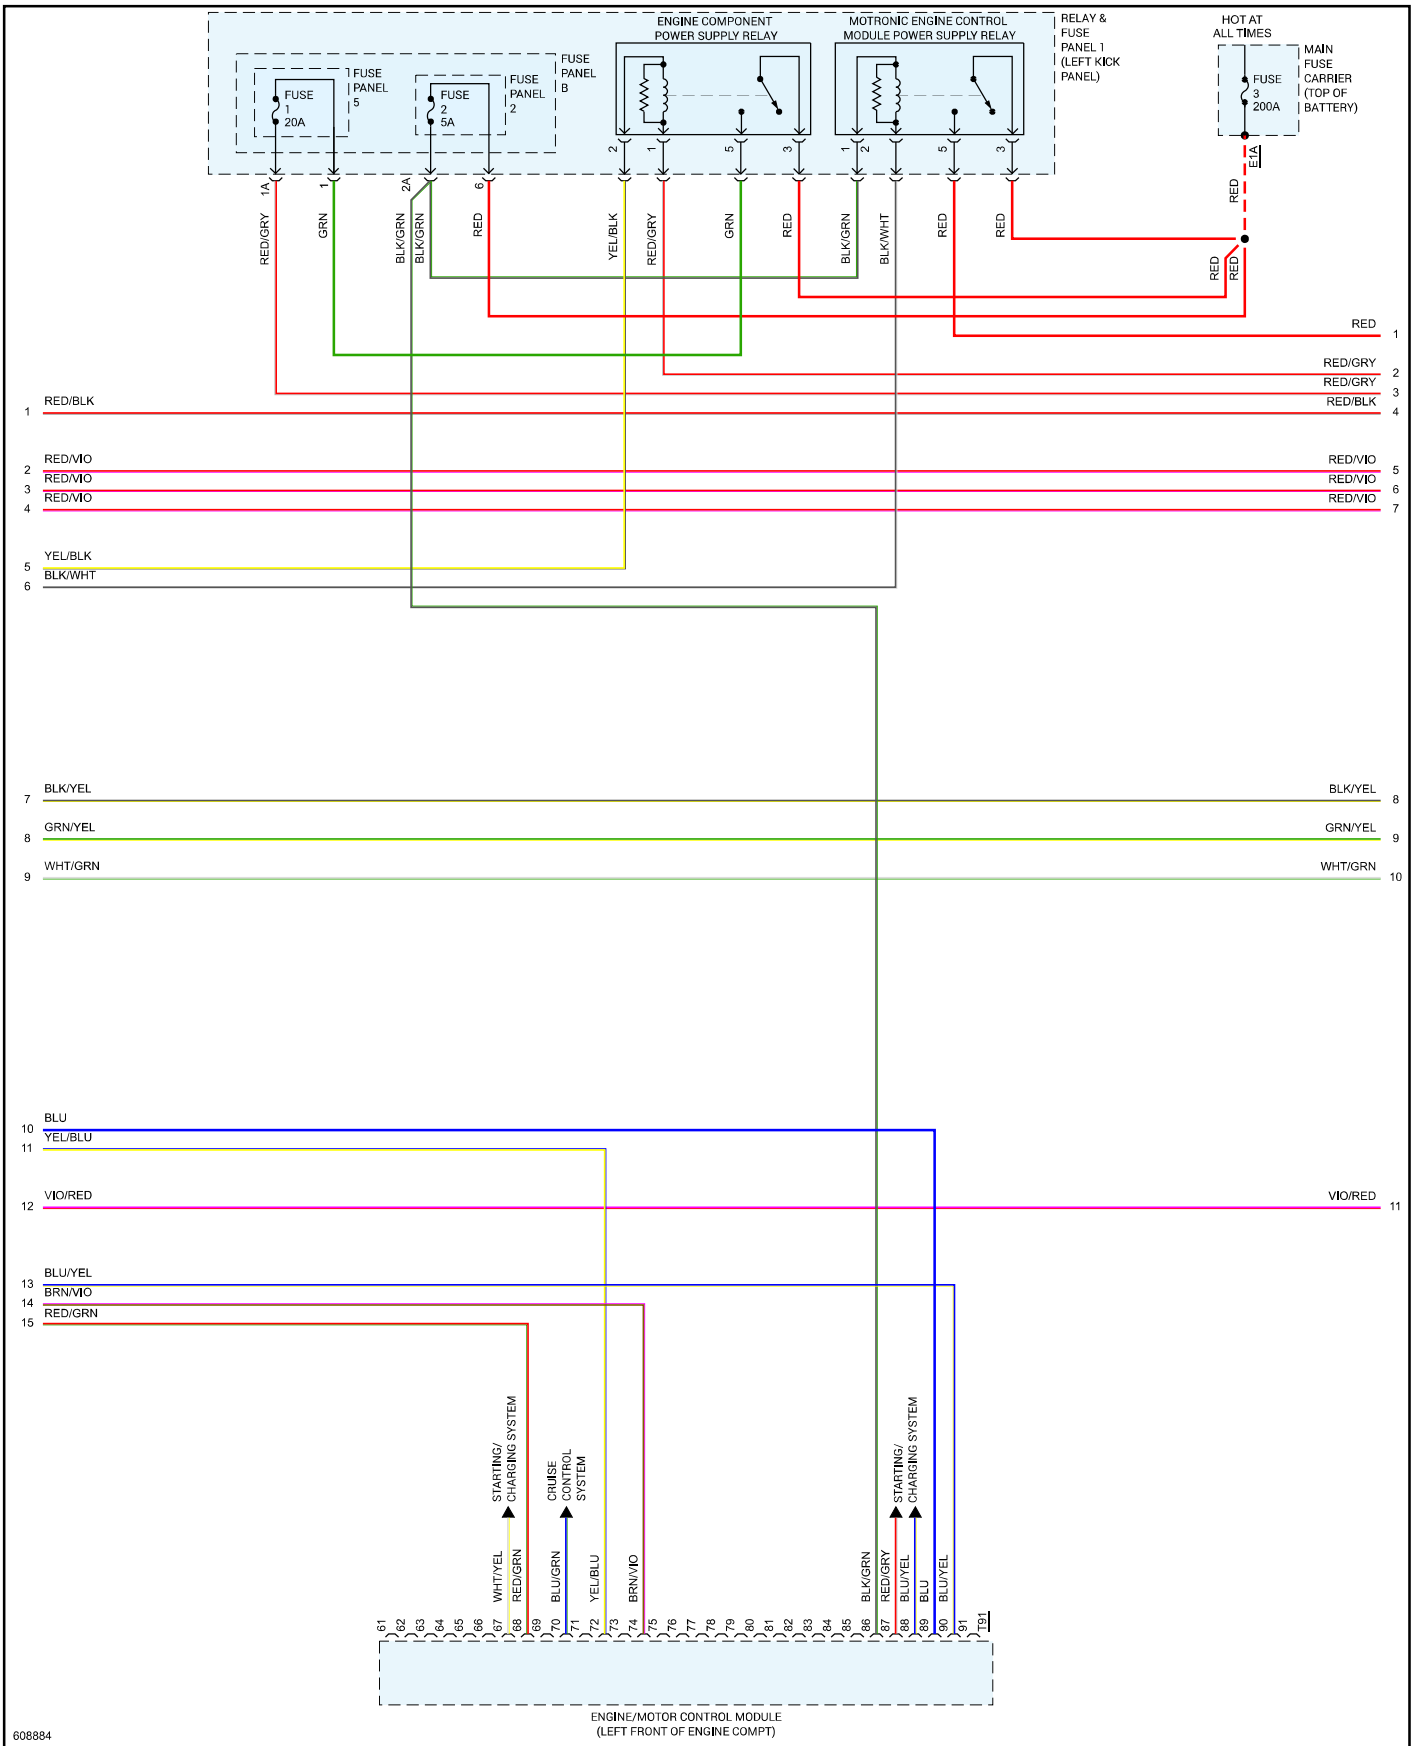

# 2018 Audi Q5 Quattro (FYB) L4-2.0L Turbo (DAYB)

Vehicle > Powertrain Management > Diagrams > Electrical - Interactive Color (Non OE)

Engine Controls - Engine Controls Circuit - Page 2 of 10

2018 Audi Q5 Quattro (FYB) L4-2.0L Turbo (DAYB)

Vehicle > Powertrain Management > Diagrams > Electrical - Interactive Color (Non OE)

# Engine Controls - Engine Controls Circuit - Page 3 of 10

2018 Audi Q5 Quattro (FYB) L4-2.0L Turbo (DAYB)

Vehicle > Powertrain Management > Diagrams > Electrical - Interactive Color (Non OE)

# Engine Controls - Engine Controls Circuit - Page 4 of 10