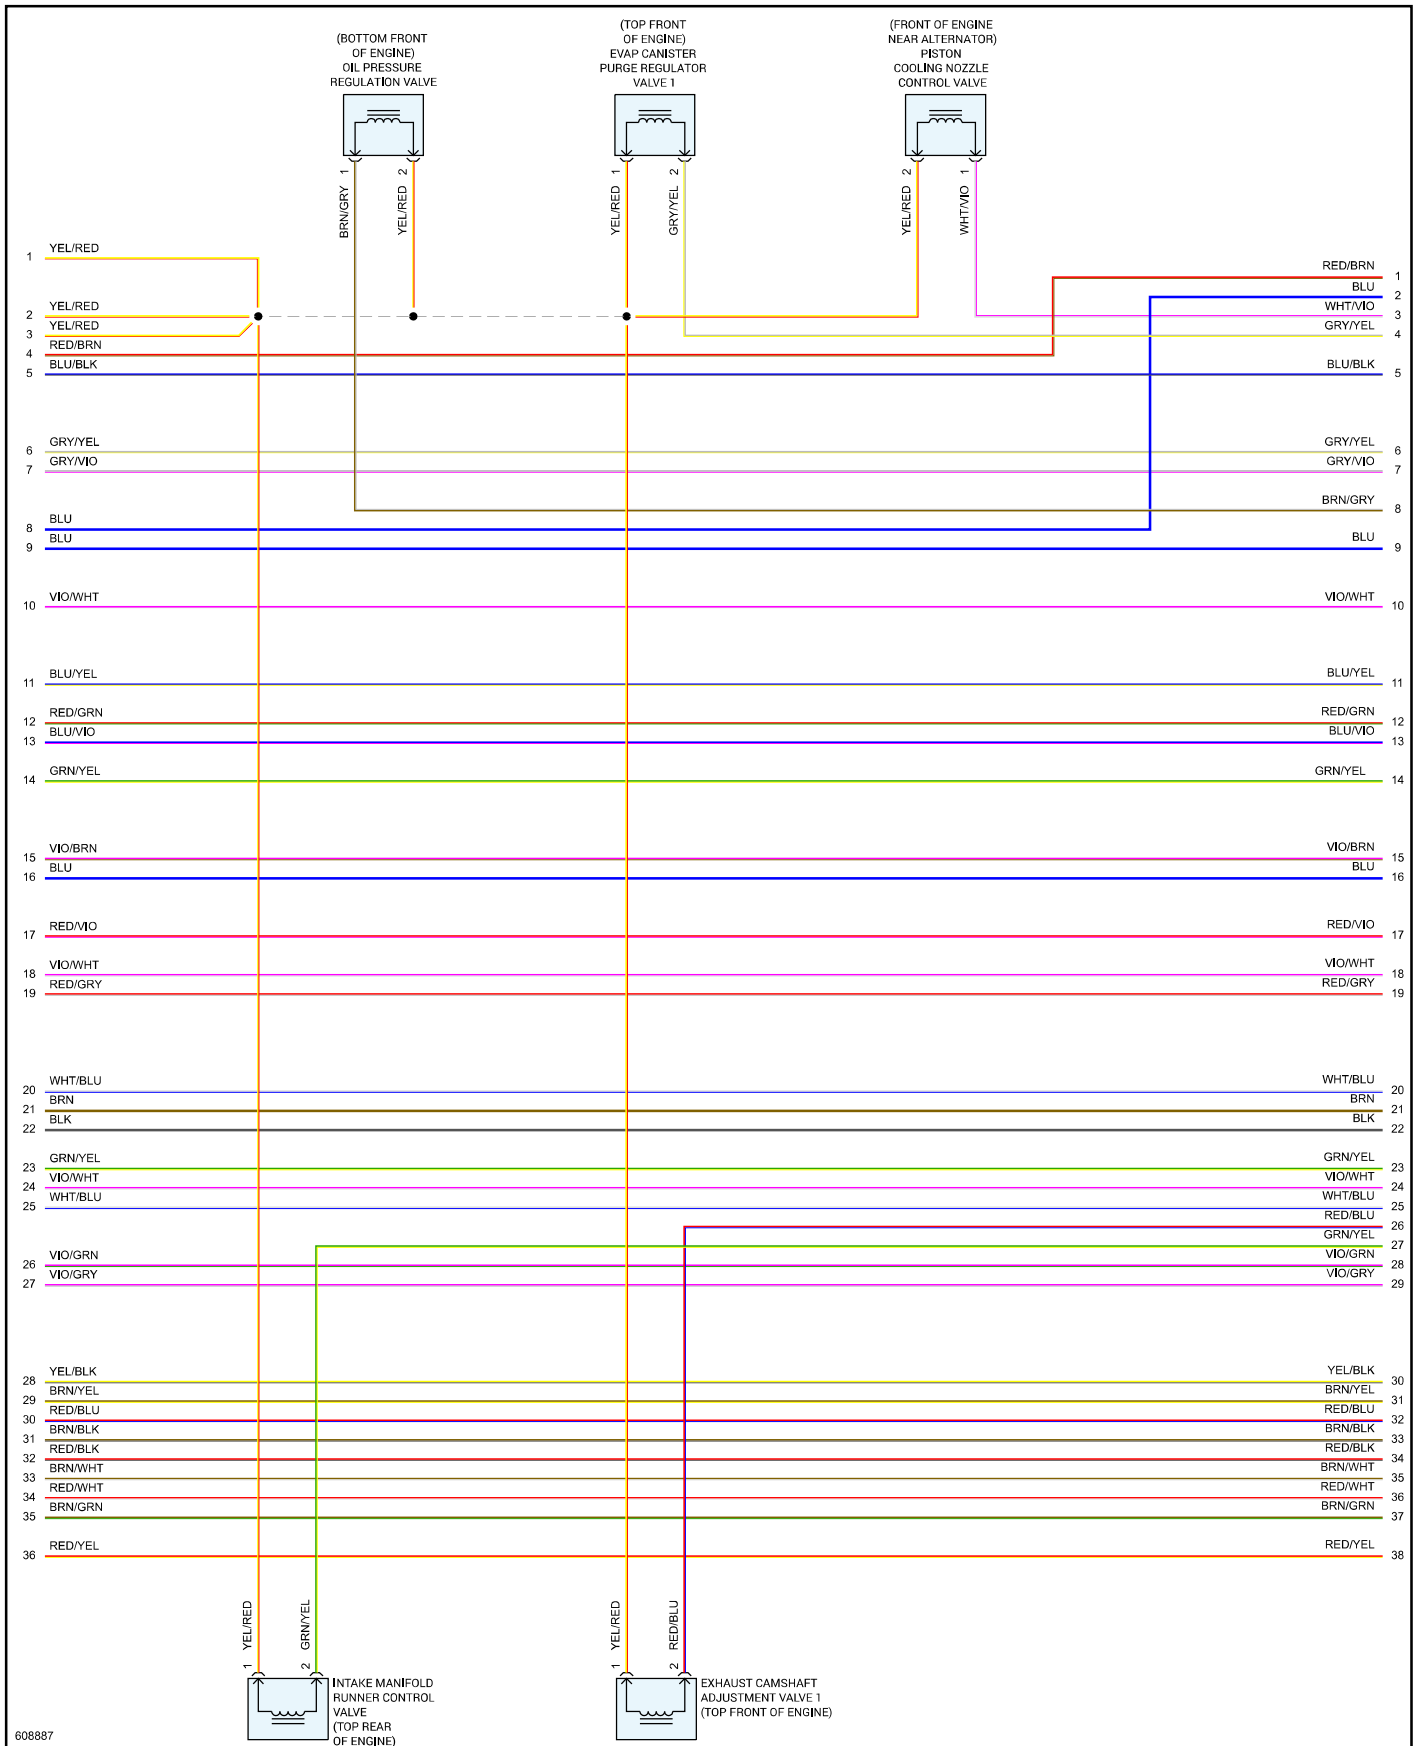

### 2018 Audi Q5 Quattro (FYB) L4-2.0L Turbo (DAYB)

Vehicle > Powertrain Management > Diagrams > Electrical - Interactive Color (Non OE)

Engine Controls - Engine Controls Circuit - Page 5 of 10

### 2018 Audi Q5 Quattro (FYB) L4-2.0L Turbo (DAYB)

Vehicle > Powertrain Management > Diagrams > Electrical - Interactive Color (Non OE)

Engine Controls - Engine Controls Circuit - Page 6 of 10

### 2018 Audi Q5 Quattro (FYB) L4-2.0L Turbo (DAYB)

Vehicle > Powertrain Management > Diagrams > Electrical - Interactive Color (Non OE)

Engine Controls - Engine Controls Circuit - Page 7 of 10

2018 Audi Q5 Quattro (FYB) L4-2.0L Turbo (DAYB)

Vehicle > Powertrain Management > Diagrams > Electrical - Interactive Color (Non OE)

Engine Controls - Engine Controls Circuit - Page 8 of 10

2018 Audi Q5 Quattro (FYB) L4-2.0L Turbo (DAYB)

Vehicle > Powertrain Management > Diagrams > Electrical - Interactive Color (Non OE)