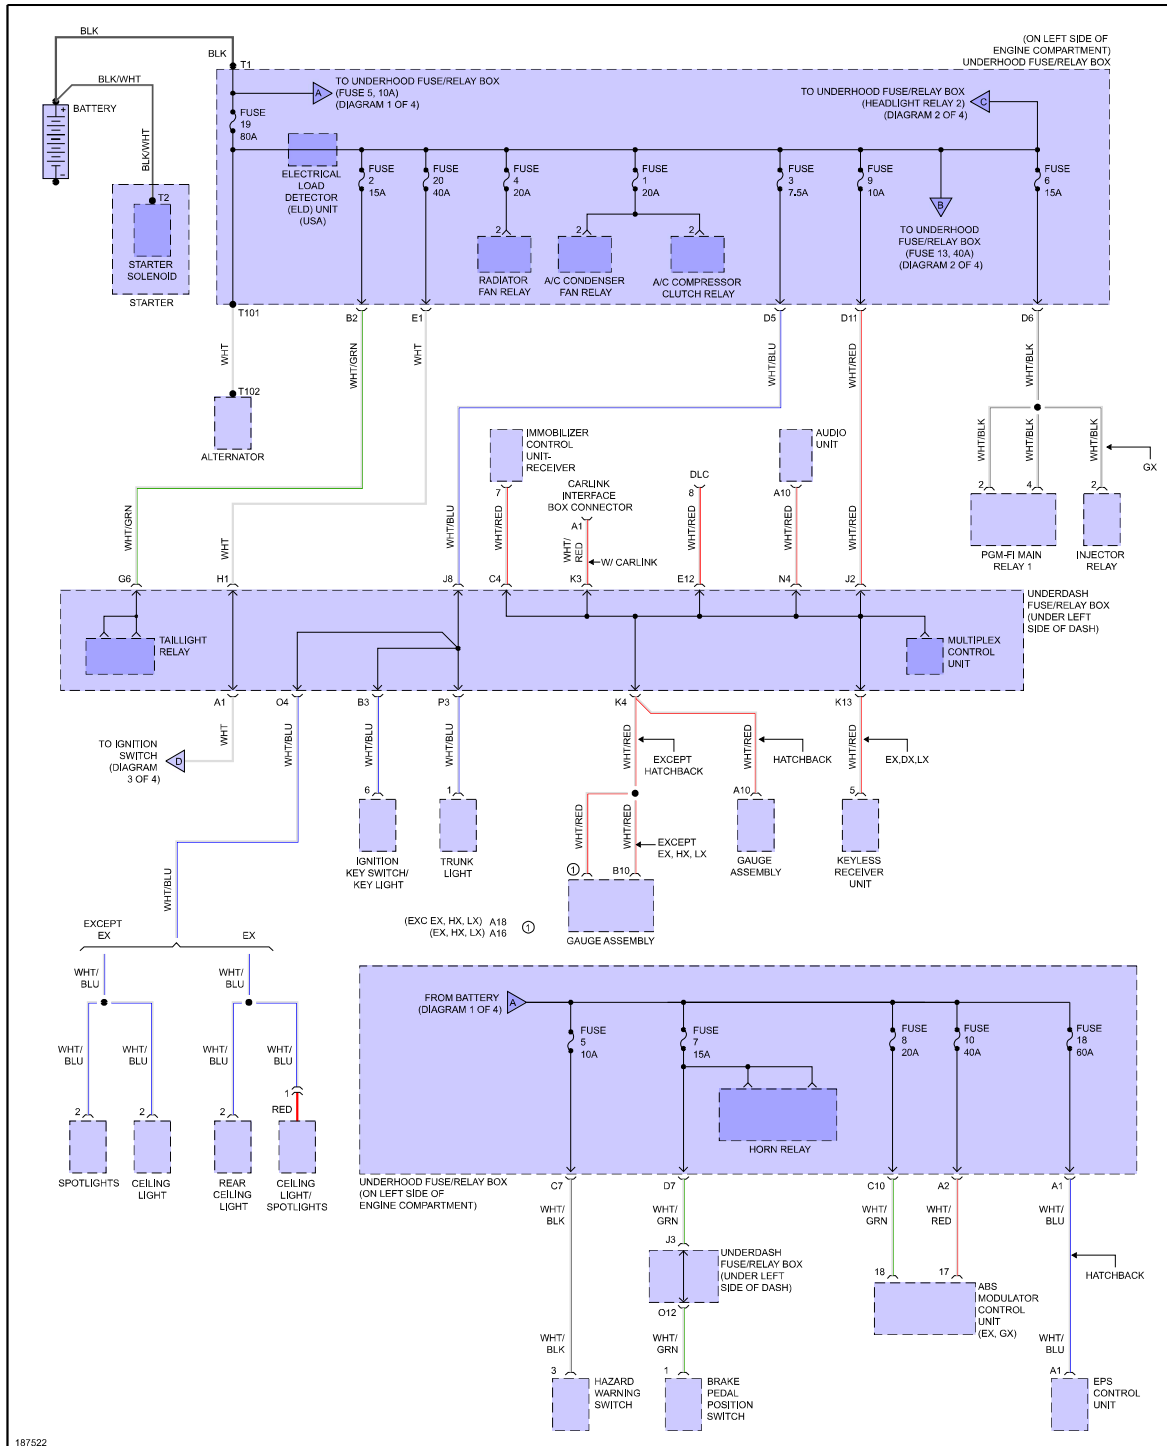

PRODEMAND

YMMS: 2004 Honda Civic Si
Engine: 2.0L Eng
VIN:

Mar 4, 2023

License:
Odometer:

POWER DISTRIBUTION

Fig 1: Power Distribution Circuit, Except Hybrid (1 of 4)

Fig 2: Power Distribution Circuit, Except Hybrid (2 of 4)

Fig 3: Power Distribution Circuit, Except Hybrid (3 of 4)

Fig 4: Power Distribution Circuit, Except Hybrid (4 of 4)

187528

Fig 5: Power Distribution Circuit, Hybrid (1 of 4)

187518

Fig 6: Power Distribution Circuit, Hybrid (2 of 4)

187519

Fig 7: Power Distribution Circuit, Hybrid (3 of 4)

187520

Fig 8: Power Distribution Circuit, Hybrid (4 of 4)

187521