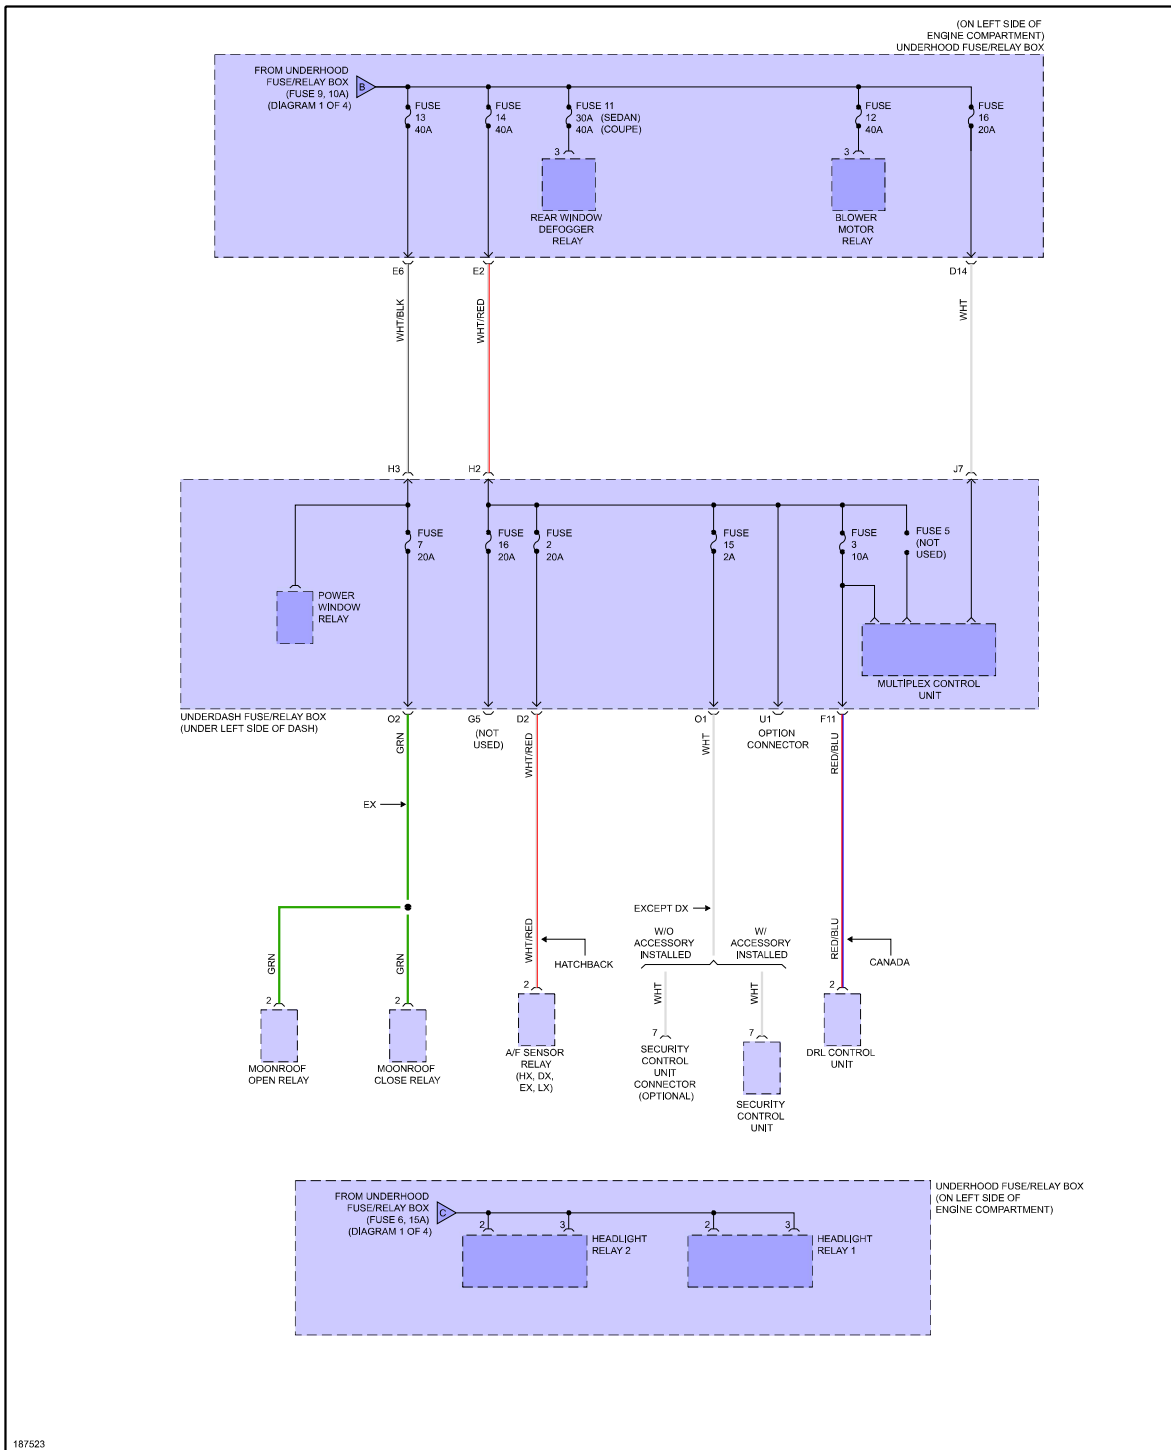

PRODEMAND

YMMS: 2004 Honda Civic Si
Engine: 2.0L Eng
VIN:

Mar 4, 2023

License:
Odometer:

POWER DISTRIBUTION

Fig 1: Power Distribution Circuit, Except Hybrid (1 of 4)

Fig 2: Power Distribution Circuit, Except Hybrid (2 of 4)

Fig 3: Power Distribution Circuit, Except Hybrid (3 of 4)

Fig 4: Power Distribution Circuit, Except Hybrid (4 of 4)

187528

Fig 5: Power Distribution Circuit, Hybrid (1 of 4)

187518

Fig 6: Power Distribution Circuit, Hybrid (2 of 4)

187519

Fig 7: Power Distribution Circuit, Hybrid (3 of 4)

187520

Fig 8: Power Distribution Circuit, Hybrid (4 of 4)

187521