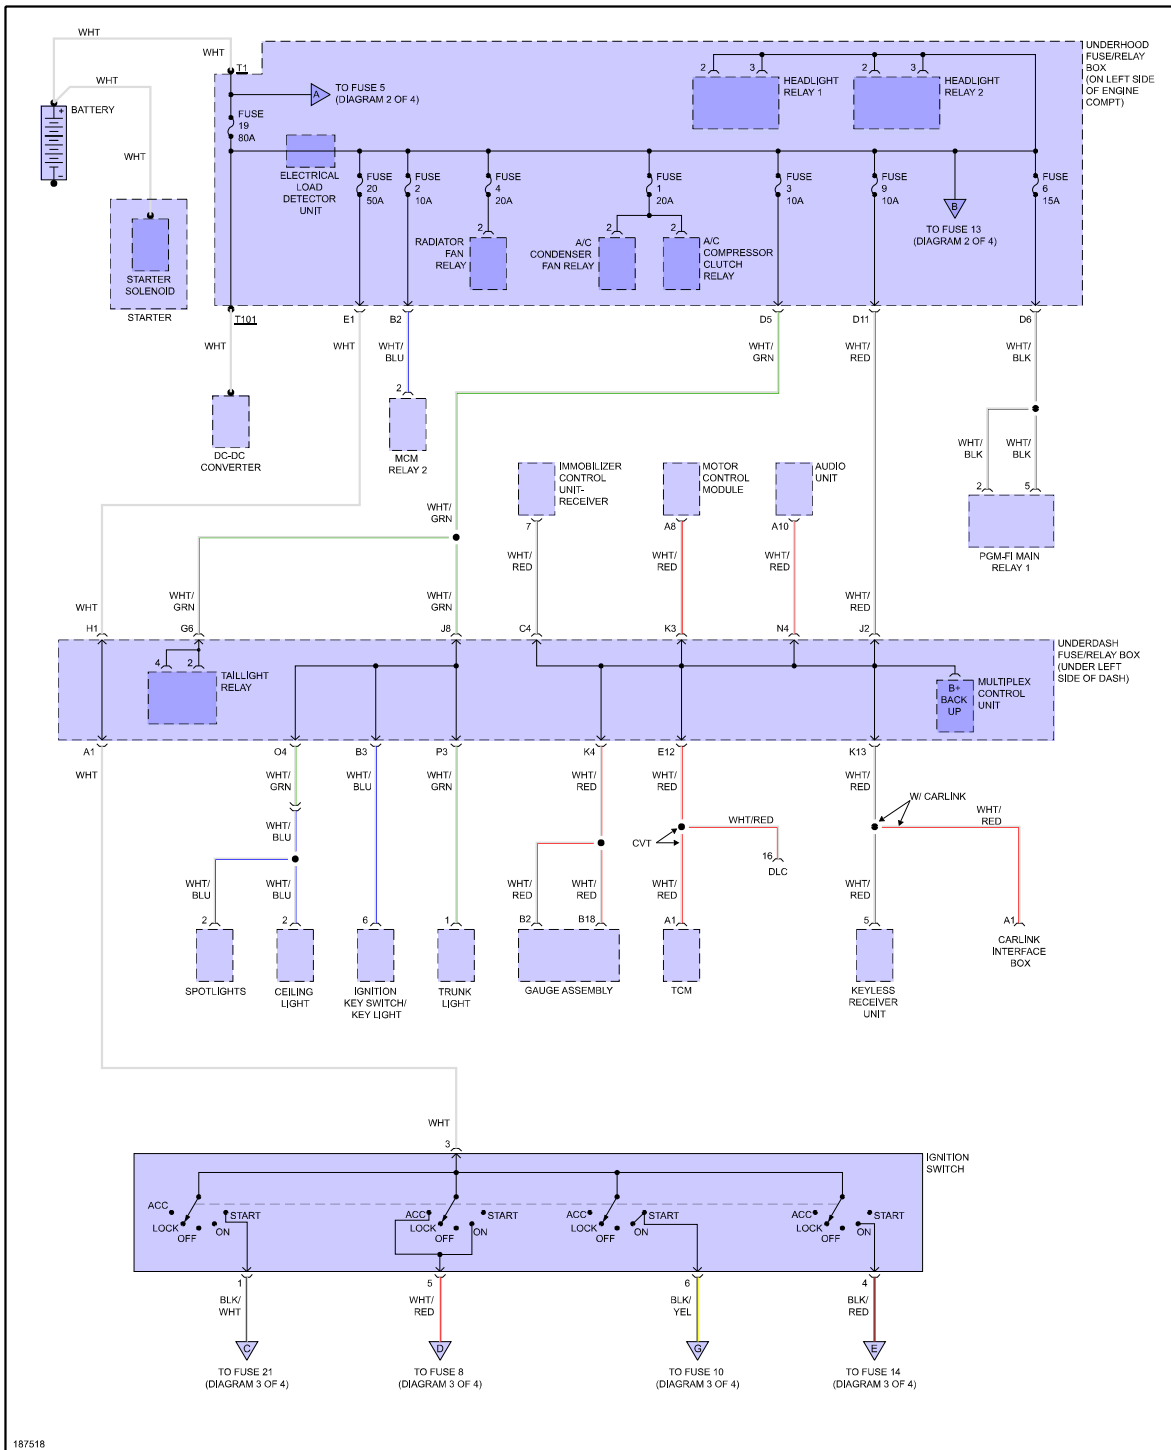

PRODEMAND

YMMS: 2004 Honda Civic Si
Engine: 2.0L Eng
VIN:

Mar 4, 2023

License:
Odometer:

POWER DISTRIBUTION

Fig 1: Power Distribution Circuit, Except Hybrid (1 of 4)

Fig 2: Power Distribution Circuit, Except Hybrid (2 of 4)

Fig 3: Power Distribution Circuit, Except Hybrid (3 of 4)

Fig 4: Power Distribution Circuit, Except Hybrid (4 of 4)

187528

Fig 5: Power Distribution Circuit, Hybrid (1 of 4)

187518

Fig 6: Power Distribution Circuit, Hybrid (2 of 4)

187519

Fig 7: Power Distribution Circuit, Hybrid (3 of 4)

187520

Fig 8: Power Distribution Circuit, Hybrid (4 of 4)

187521