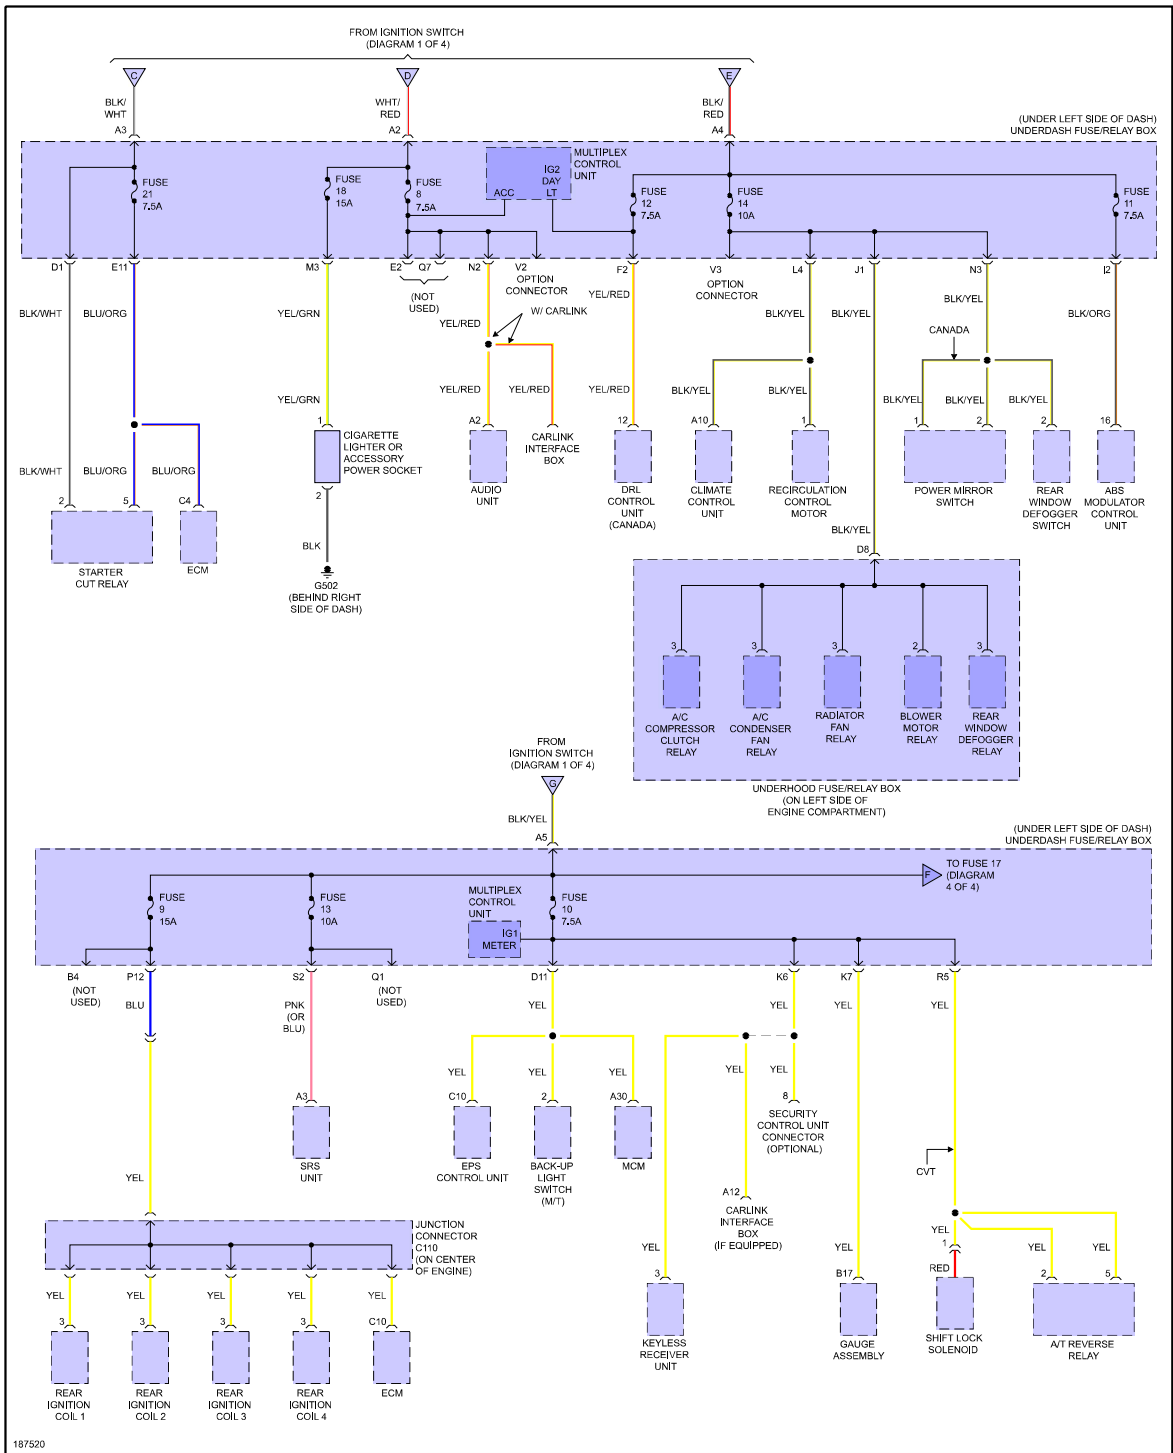

PRODEMAND

YMMS: 2004 Honda Civic Si
Engine: 2.0L Eng
VIN:

Mar 4, 2023

License:
Odometer:

POWER DISTRIBUTION

Fig 1: Power Distribution Circuit, Except Hybrid (1 of 4)

Fig 2: Power Distribution Circuit, Except Hybrid (2 of 4)

Fig 3: Power Distribution Circuit, Except Hybrid (3 of 4)

Fig 4: Power Distribution Circuit, Except Hybrid (4 of 4)

187528

Fig 5: Power Distribution Circuit, Hybrid (1 of 4)

187518

Fig 6: Power Distribution Circuit, Hybrid (2 of 4)

187519

Fig 7: Power Distribution Circuit, Hybrid (3 of 4)

187520

Fig 8: Power Distribution Circuit, Hybrid (4 of 4)

187521