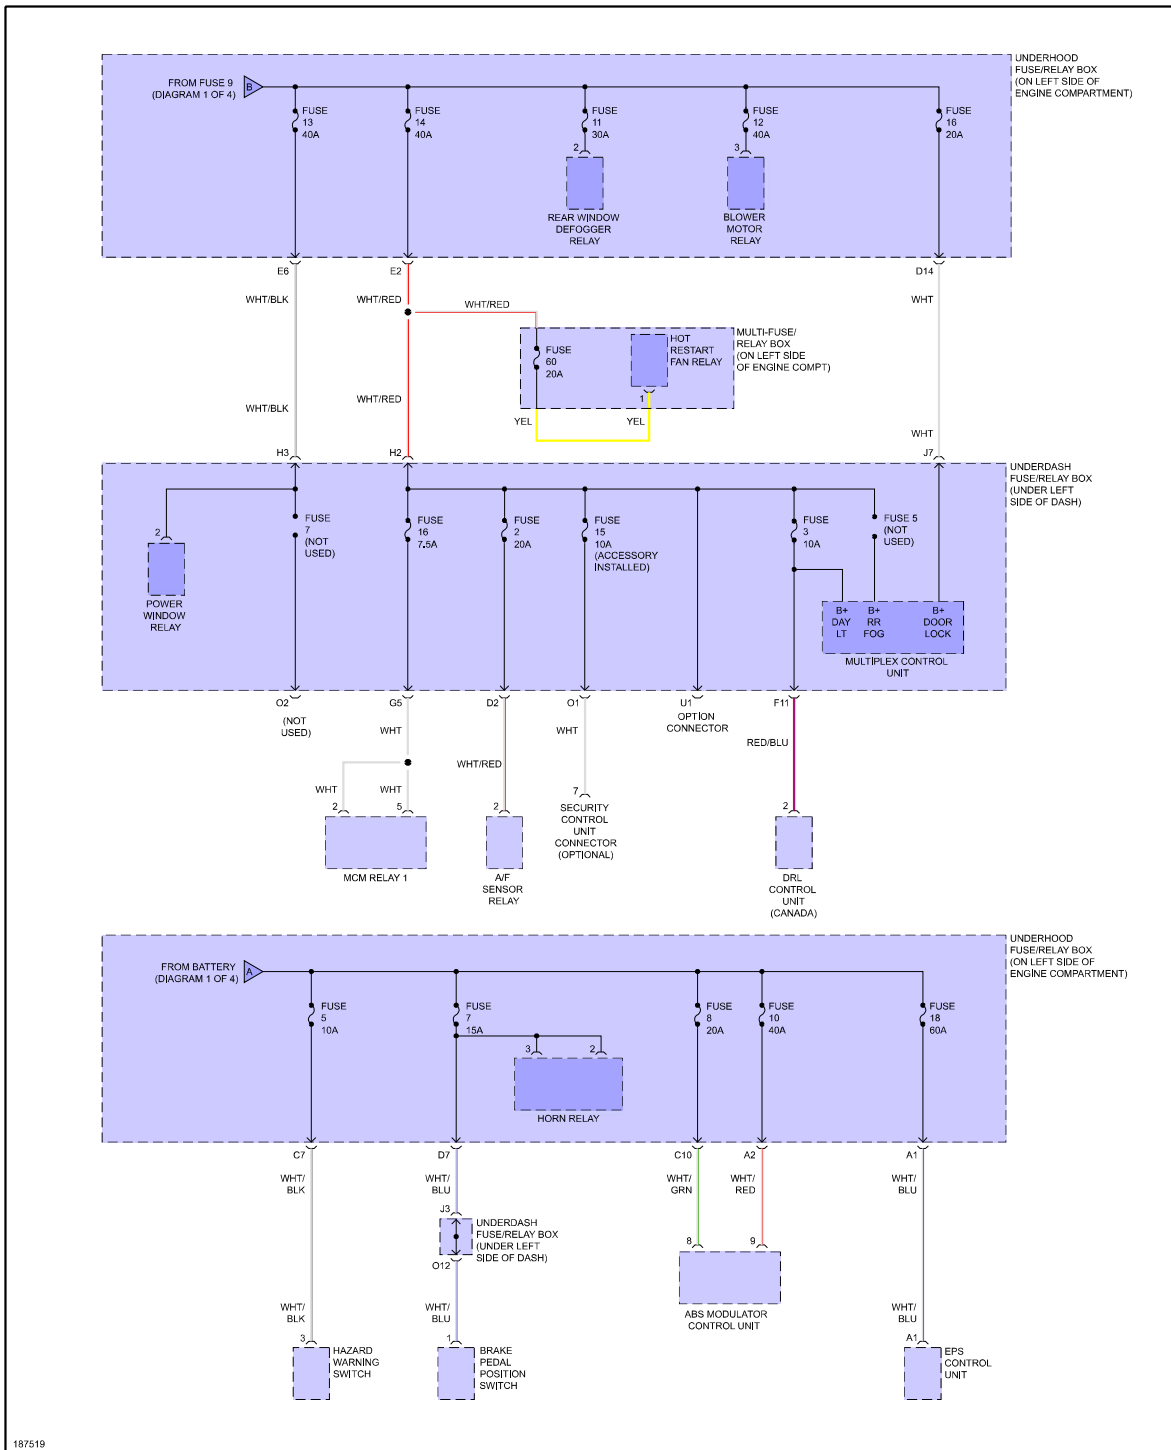

PRODEMAND

YMMS: 2004 Honda Civic Si
Engine: 2.0L Eng
VIN:

Mar 4, 2023

License:
Odometer:

POWER DISTRIBUTION

Fig 1: Power Distribution Circuit, Except Hybrid (1 of 4)

Fig 2: Power Distribution Circuit, Except Hybrid (2 of 4)

Fig 3: Power Distribution Circuit, Except Hybrid (3 of 4)

Fig 4: Power Distribution Circuit, Except Hybrid (4 of 4)

187528

Fig 5: Power Distribution Circuit, Hybrid (1 of 4)

187518

Fig 6: Power Distribution Circuit, Hybrid (2 of 4)

187519

Fig 7: Power Distribution Circuit, Hybrid (3 of 4)

187520

Fig 8: Power Distribution Circuit, Hybrid (4 of 4)

187521