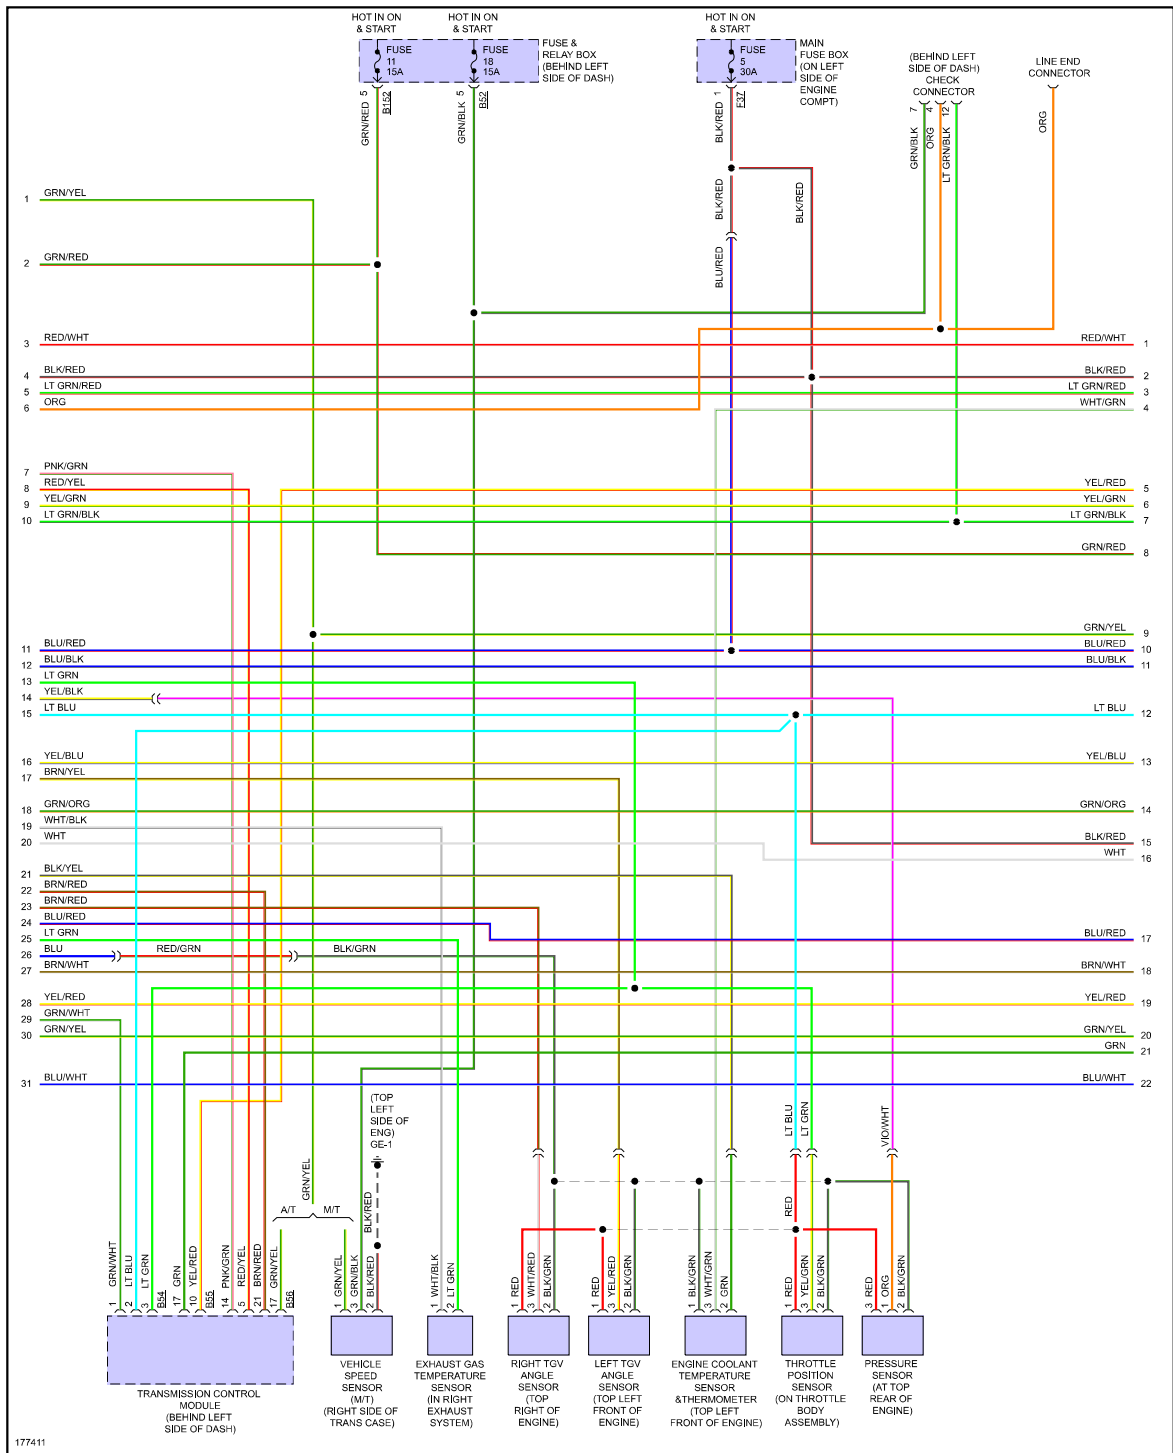

YMMS: 2003 Subaru Impreza WRX
 Engine: 2.0L Eng
 VIN:

Sep 8, 2022
 License:
 Odometer:

ENGINE PERFORMANCE > 2.0L

Fig 1: 2.0L, Engine Performance Circuit (1 of 4)

Fig 2: 2.0L, Engine Performance Circuit (2 of 4)

Fig 3: 2.0L, Engine Performance Circuit (3 of 4)

Fig 4: 2.0L, Engine Performance Circuit (4 of 4)