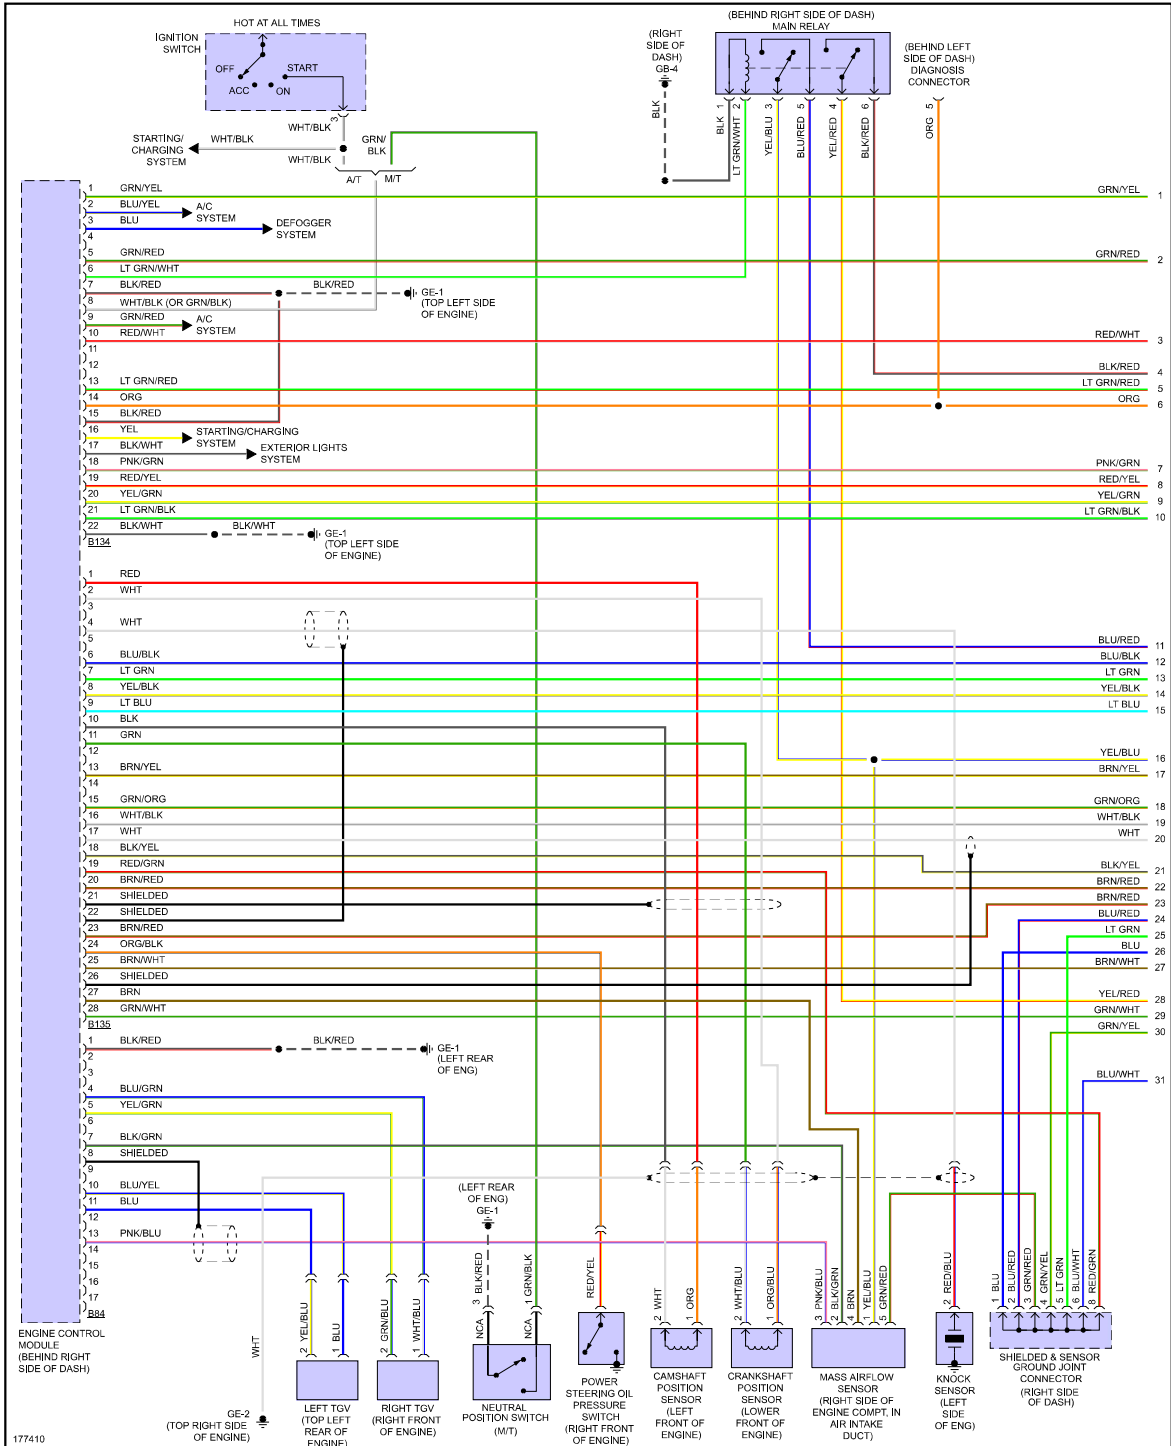

YMMS: 2003 Subaru Impreza WRX
 Engine: 2.0L Eng
 VIN:

Sep 8, 2022
 License:
 Odometer:

ENGINE PERFORMANCE > 2.0L

Fig 1: 2.0L, Engine Performance Circuit (1 of 4)

Fig 2: 2.0L, Engine Performance Circuit (2 of 4)

Fig 3: 2.0L, Engine Performance Circuit (3 of 4)

Fig 4: 2.0L, Engine Performance Circuit (4 of 4)