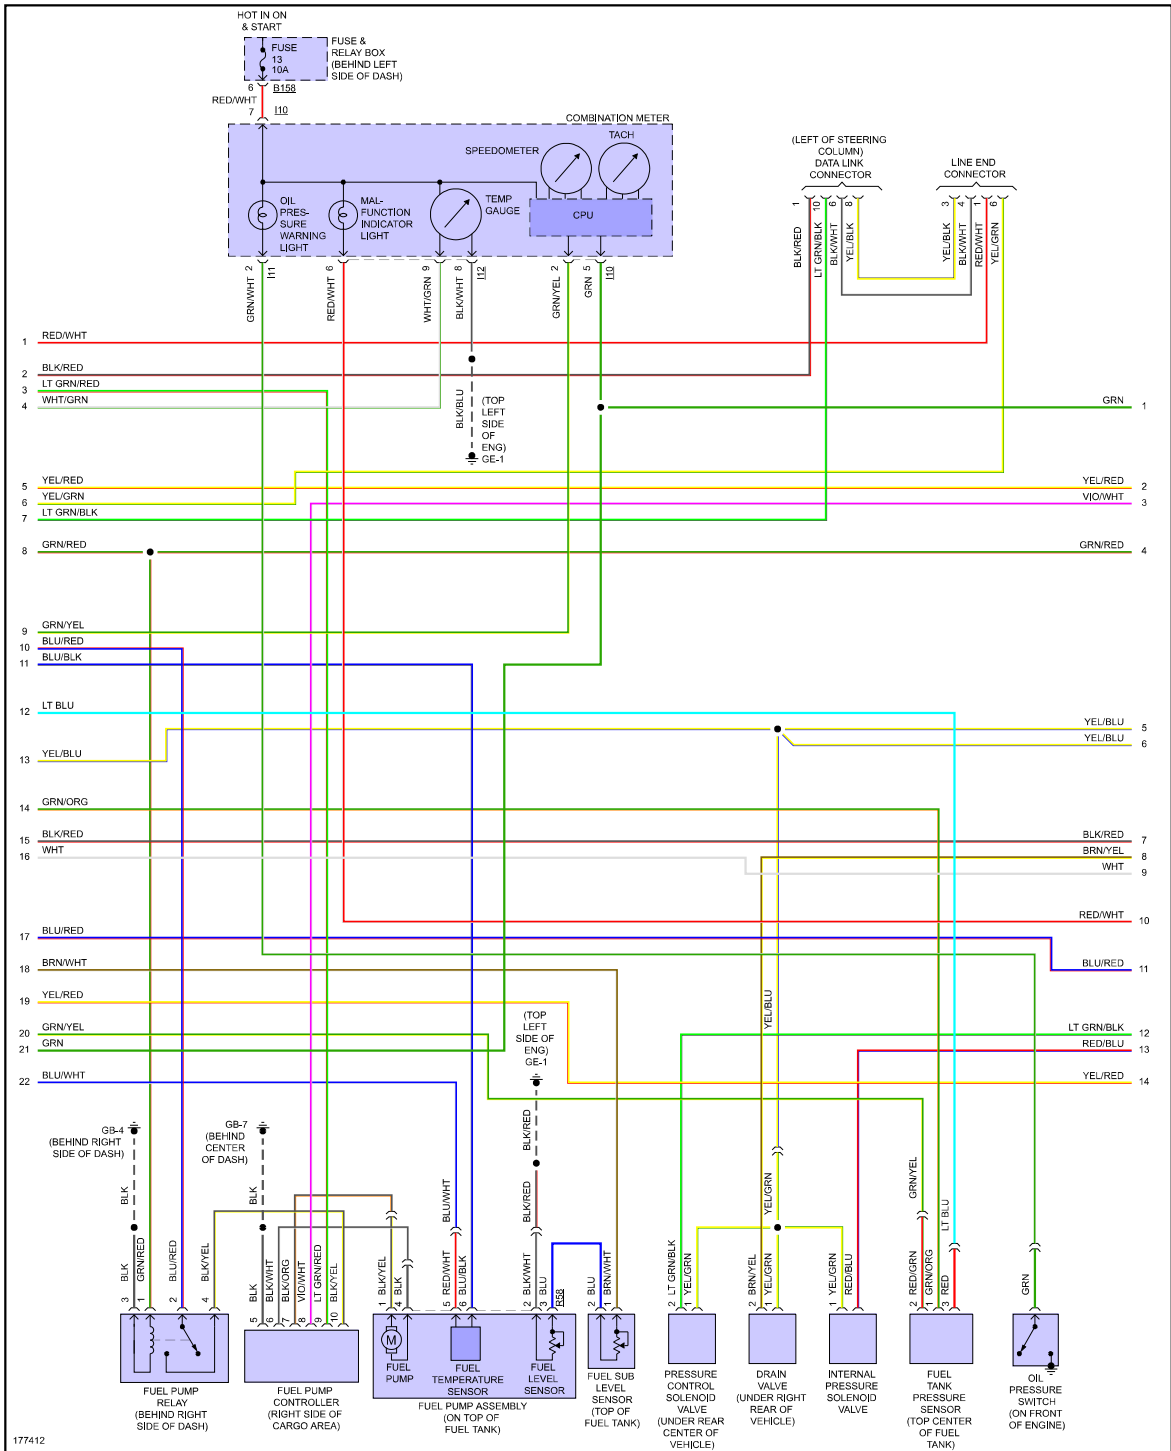

YMMS: 2003 Subaru Impreza WRX
 Engine: 2.0L Eng
 VIN:

Sep 8, 2022
 License:
 Odometer:

ENGINE PERFORMANCE > 2.0L

Fig 1: 2.0L, Engine Performance Circuit (1 of 4)

Fig 2: 2.0L, Engine Performance Circuit (2 of 4)

Fig 3: 2.0L, Engine Performance Circuit (3 of 4)

Fig 4: 2.0L, Engine Performance Circuit (4 of 4)