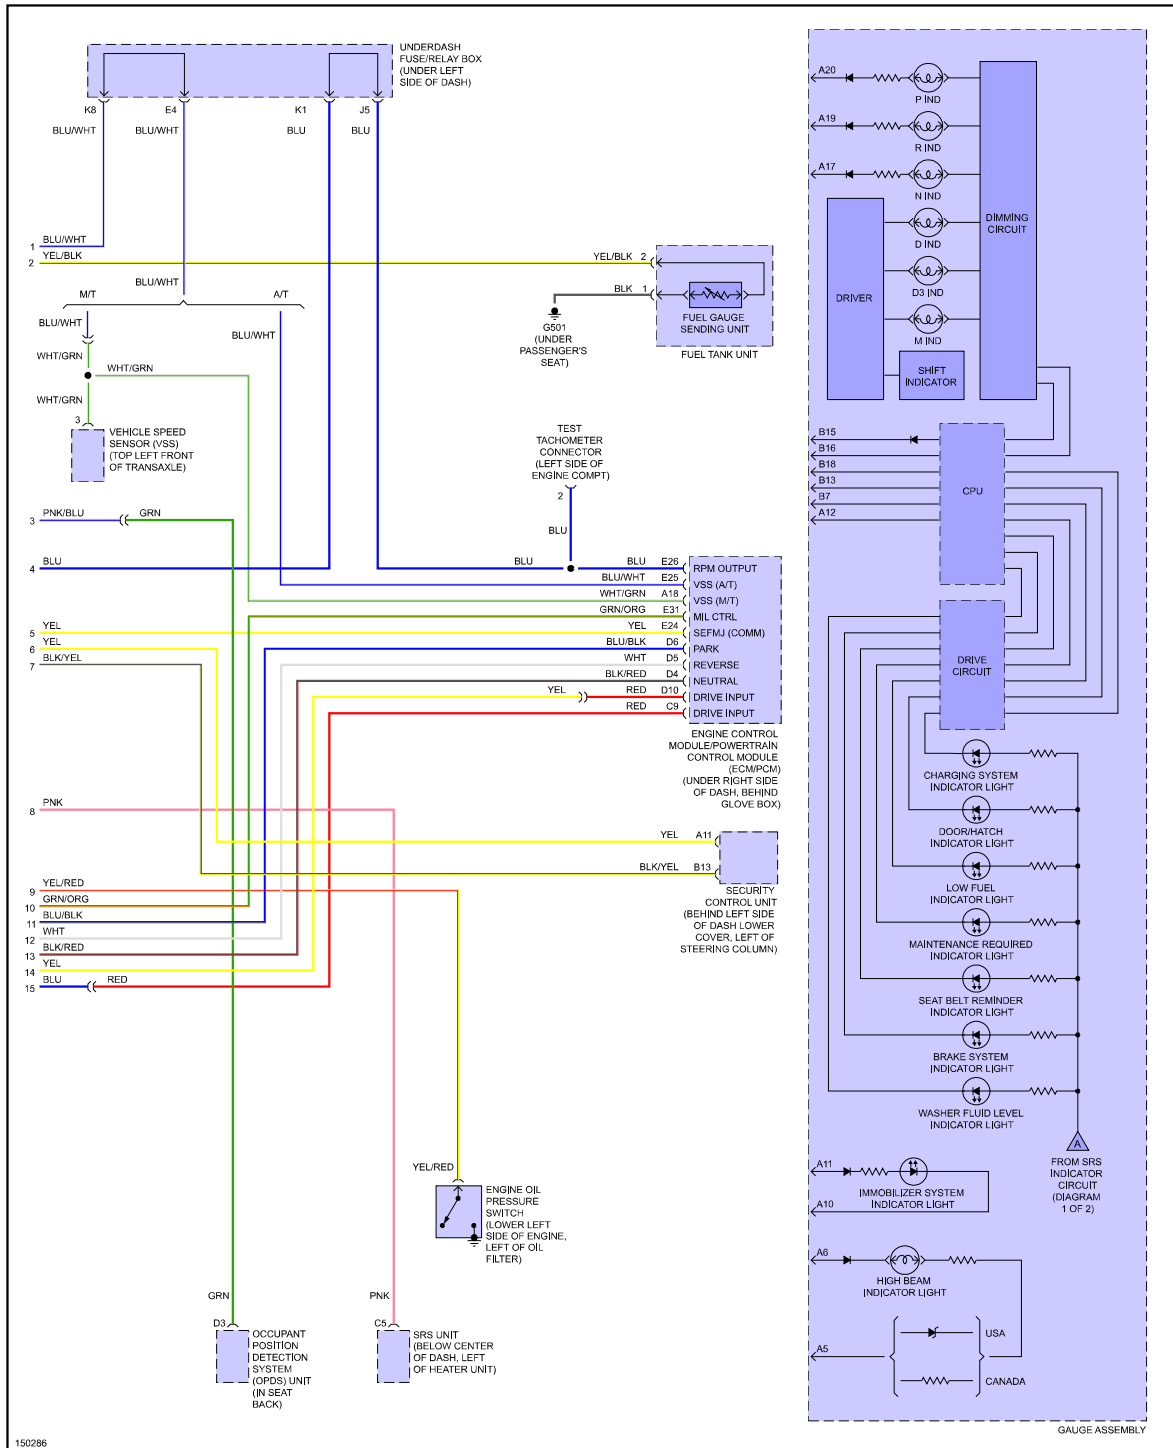

# PRODEMAND

YMMS: 2003 Acura RSX Base  
Engine: 2.0L Eng  
VIN:

Mar 8, 2023  
License:  
Odometer:

## INSTRUMENT CLUSTER

Fig 1: Instrument Cluster Circuit (1 of 2)

Fig 2: Instrument Cluster Circuit (2 of 2)

150286