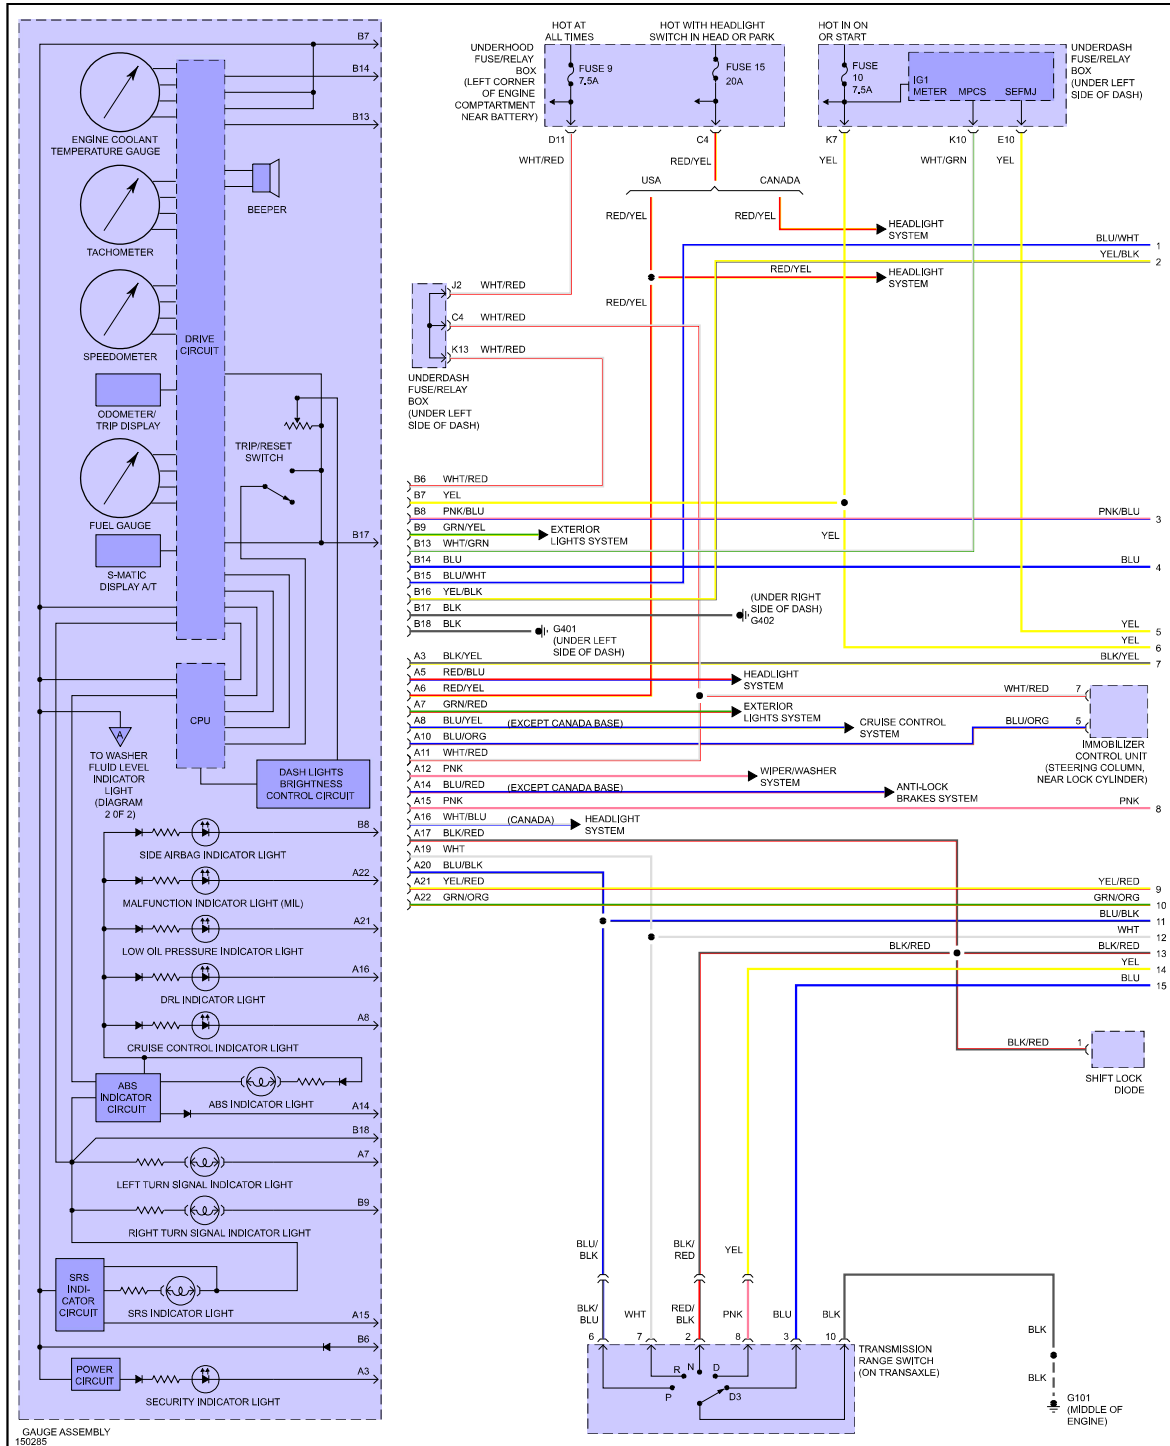

# PRODEMAND

YMMS: 2003 Acura RSX Base  
Engine: 2.0L Eng  
VIN:

Mar 8, 2023  
License:  
Odometer:

## INSTRUMENT CLUSTER

Fig 1: Instrument Cluster Circuit (1 of 2)

Fig 2: Instrument Cluster Circuit (2 of 2)

150286