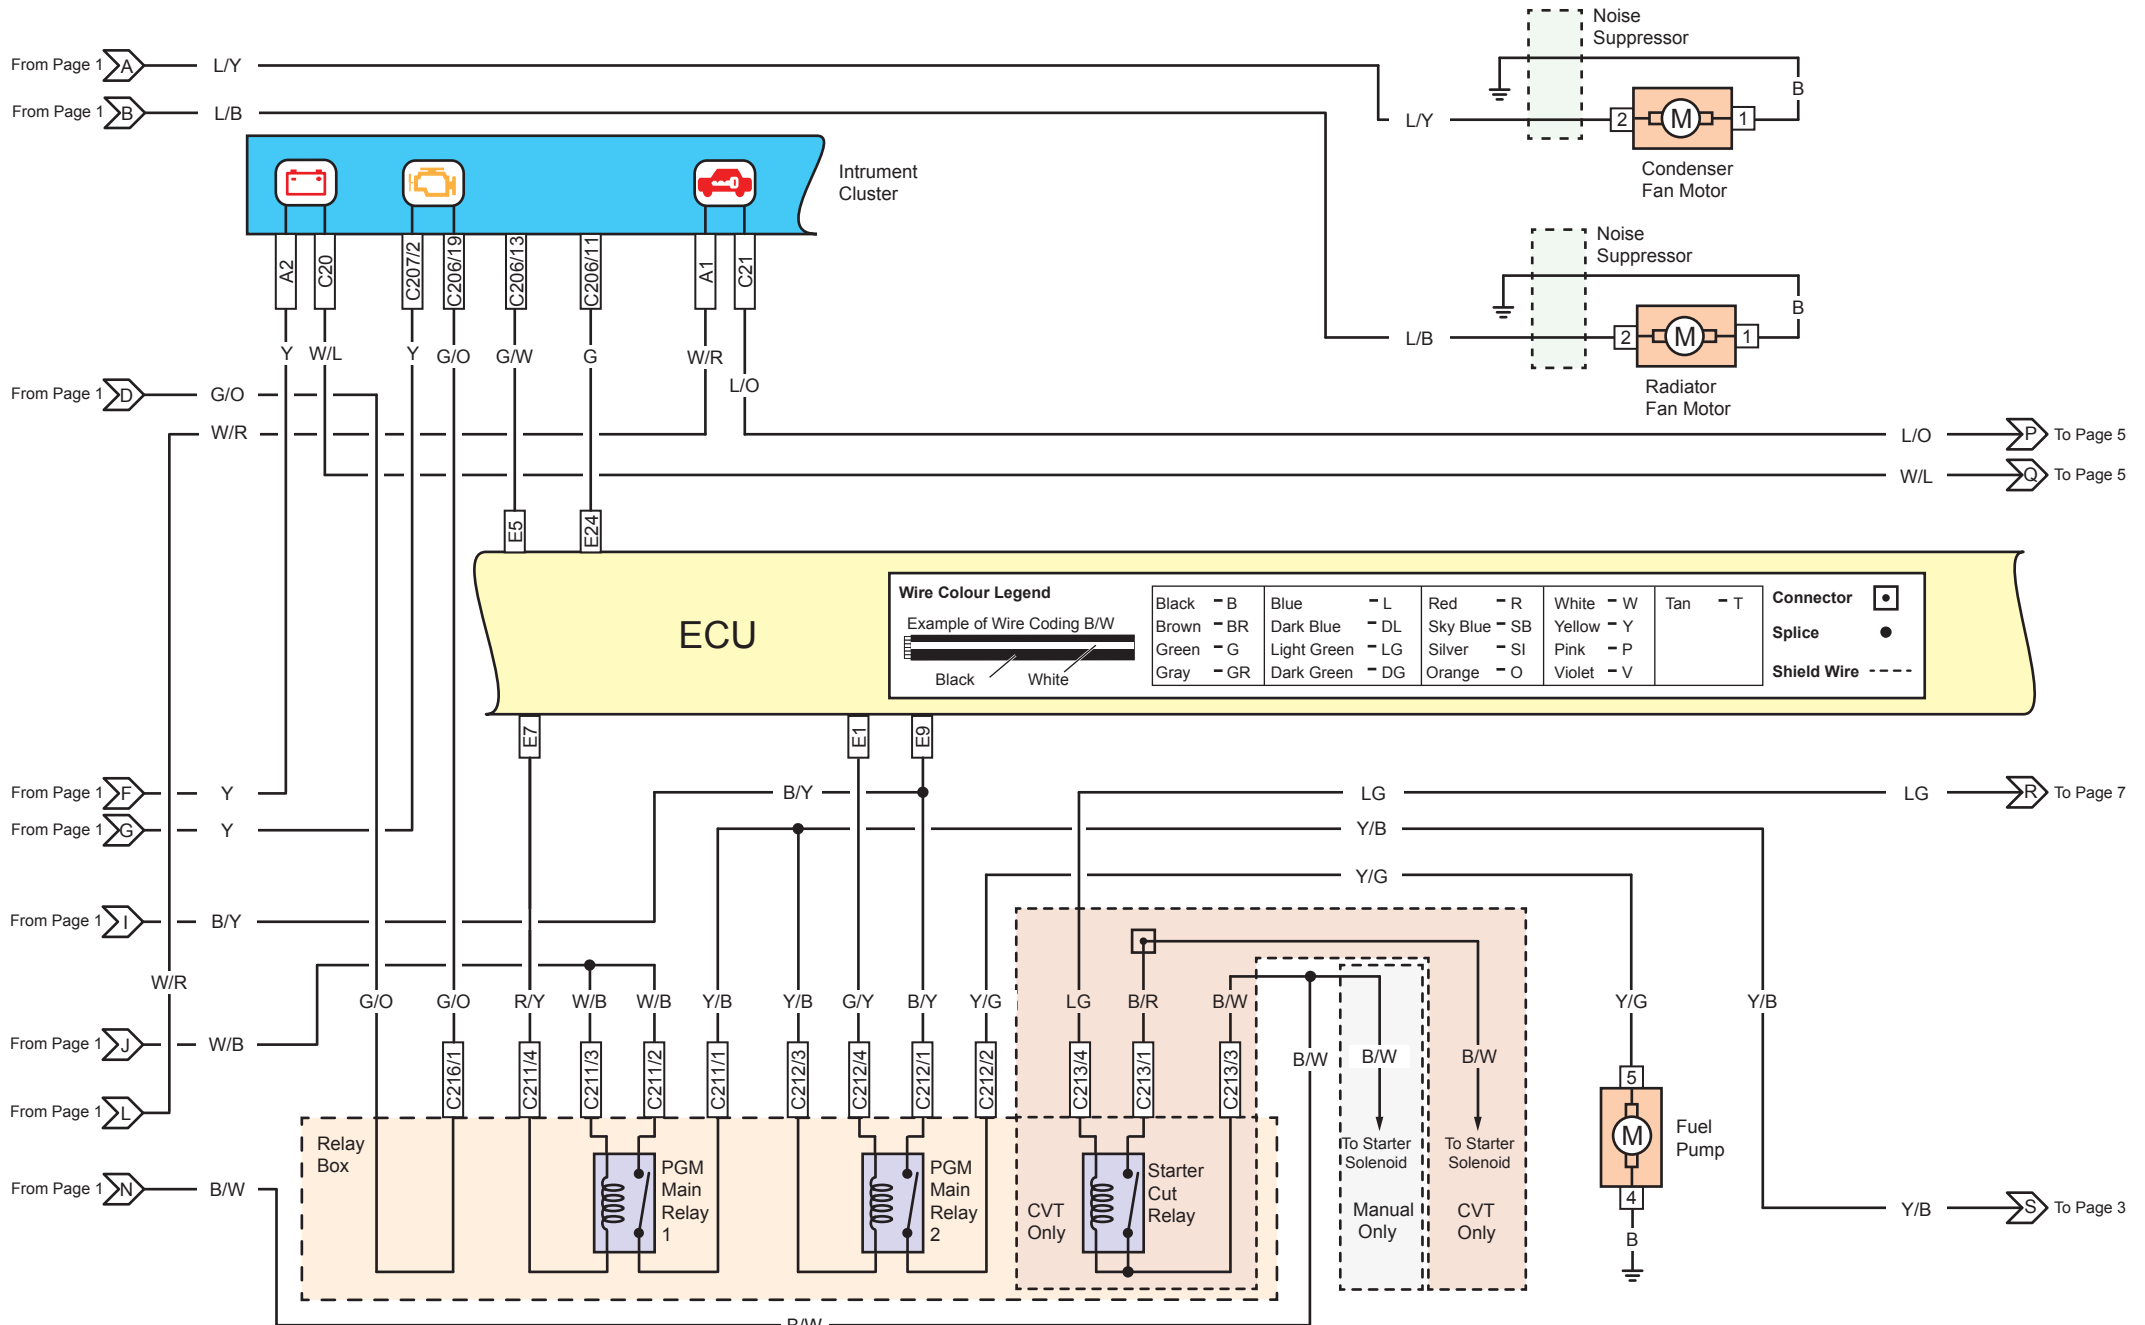

Honda Jazz GD 1.5L L15A1 2002 - 2008

Engine Management Wiring Diagram

Honda Jazz GD 1.5L L15A1 2002 - 2008

Engine Management Wiring Diagram

Honda Jazz GD 1.5L L15A1 2002 - 2008

Engine Management Wiring Diagram

Honda Jazz GD 1.5L L15A1 2002 - 2008

Engine Management Wiring Diagram

ECU

Wire Colour Legend			
Black - B	Blue - L	Red - R	White - W
Brown - BR	Dark Blue - DL	Sky Blue - SB	Yellow - Y
Green - G	Light Green - LG	Silver - SI	Pink - P
Gray - GR	Dark Green - DG	Orange - O	Violet - V
			Tan - T

Example of Wire Coding B/W

Black / White

	Connector
	Splice
	Shield Wire

Honda Jazz GD 1.5L L15A1 2002 - 2008

Engine Management Wiring Diagram

Honda Jazz GD 1.5L L15A1 2002 - 2008

Engine Management Wiring Diagram

Honda Jazz GD 1.5L L15A1 2002 - 2008

Engine Management Wiring Diagram