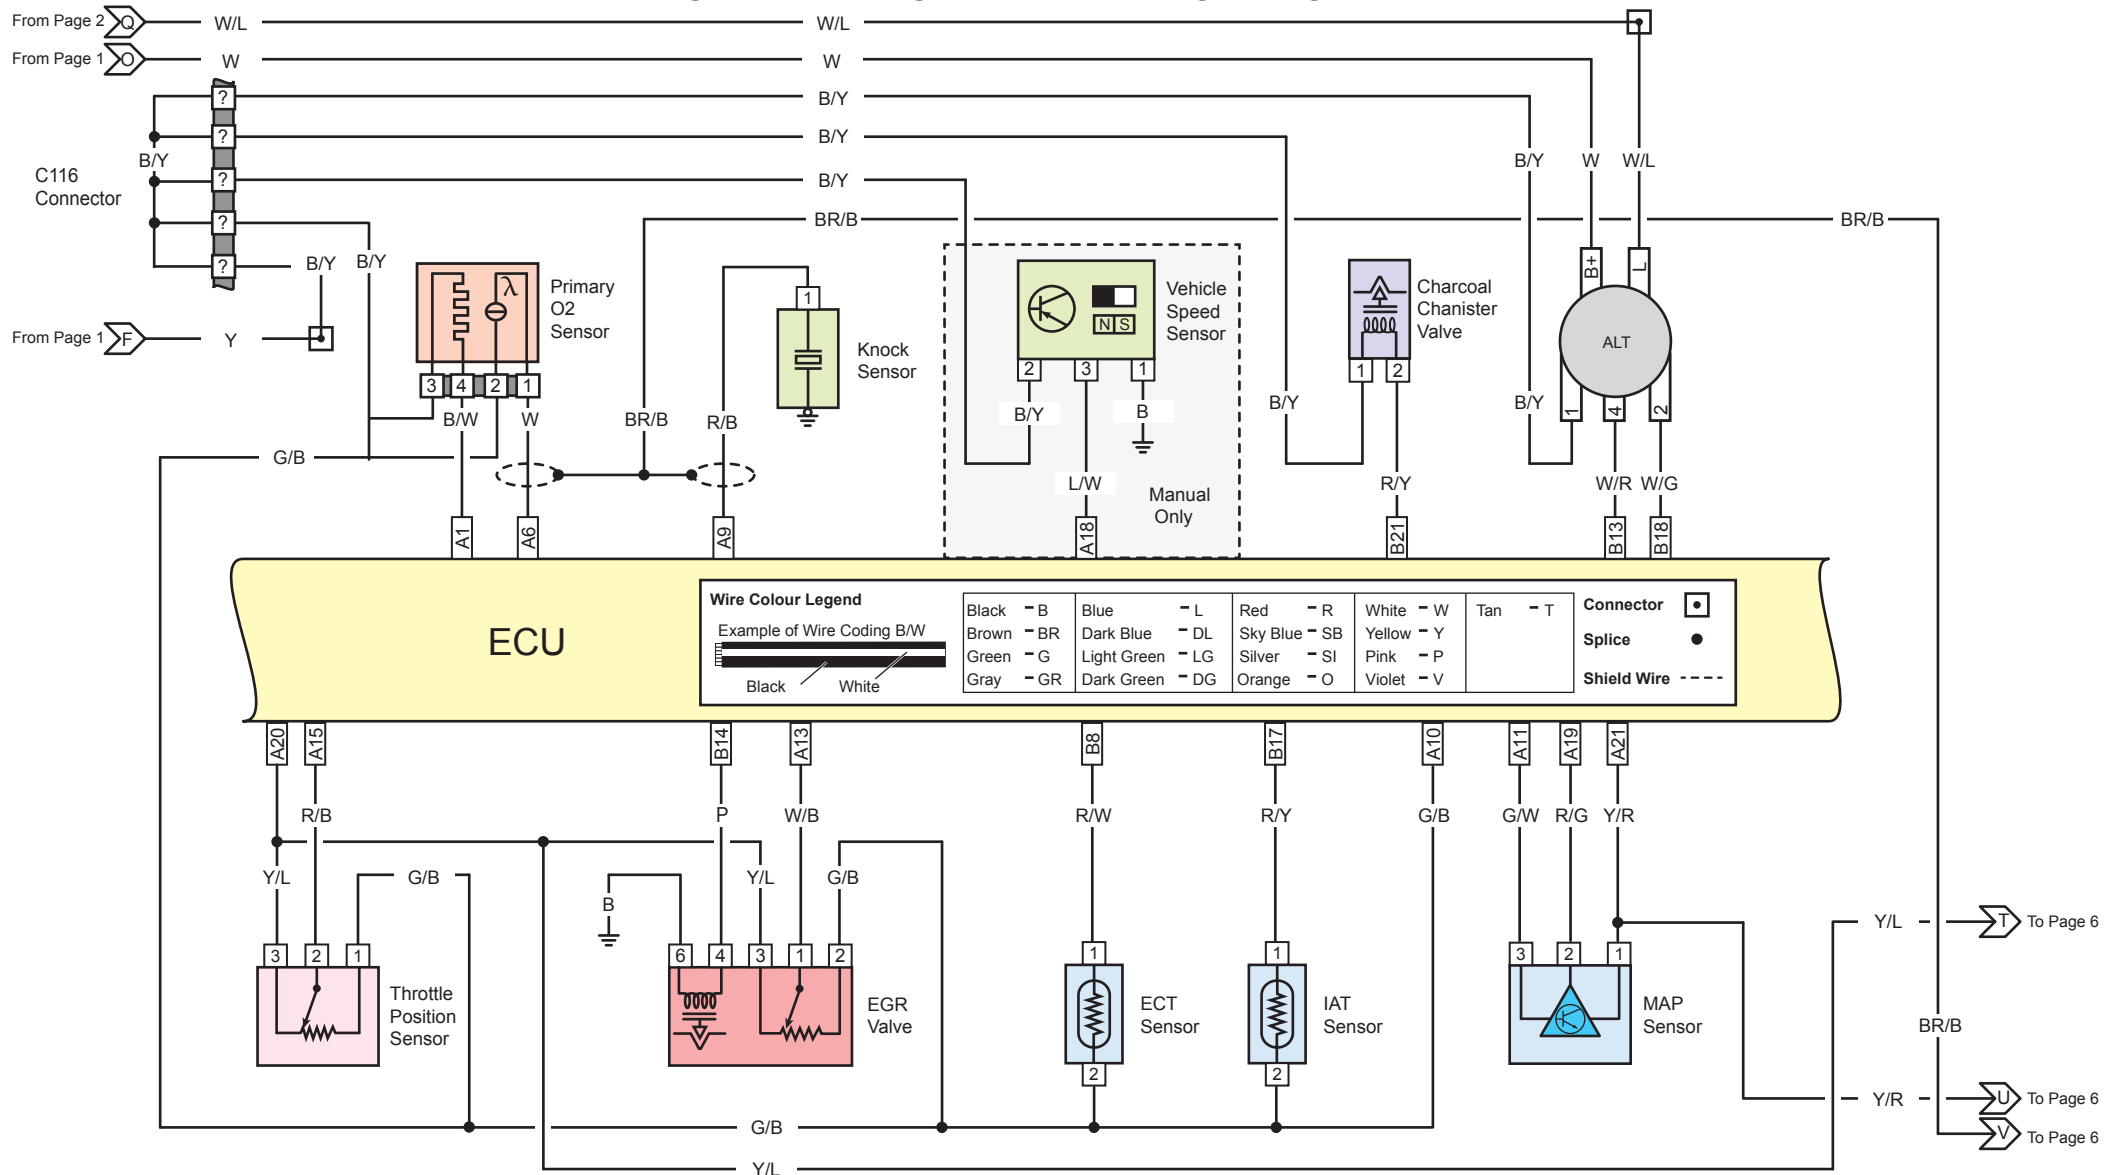

Example of Wire Coding B/W

Black / White

	Connector
	Splice
	Shield Wire

Honda Jazz GD 1.5L L15A1 2002 - 2008

Engine Management Wiring Diagram

Honda Jazz GD 1.5L L15A1 2002 - 2008

Engine Management Wiring Diagram