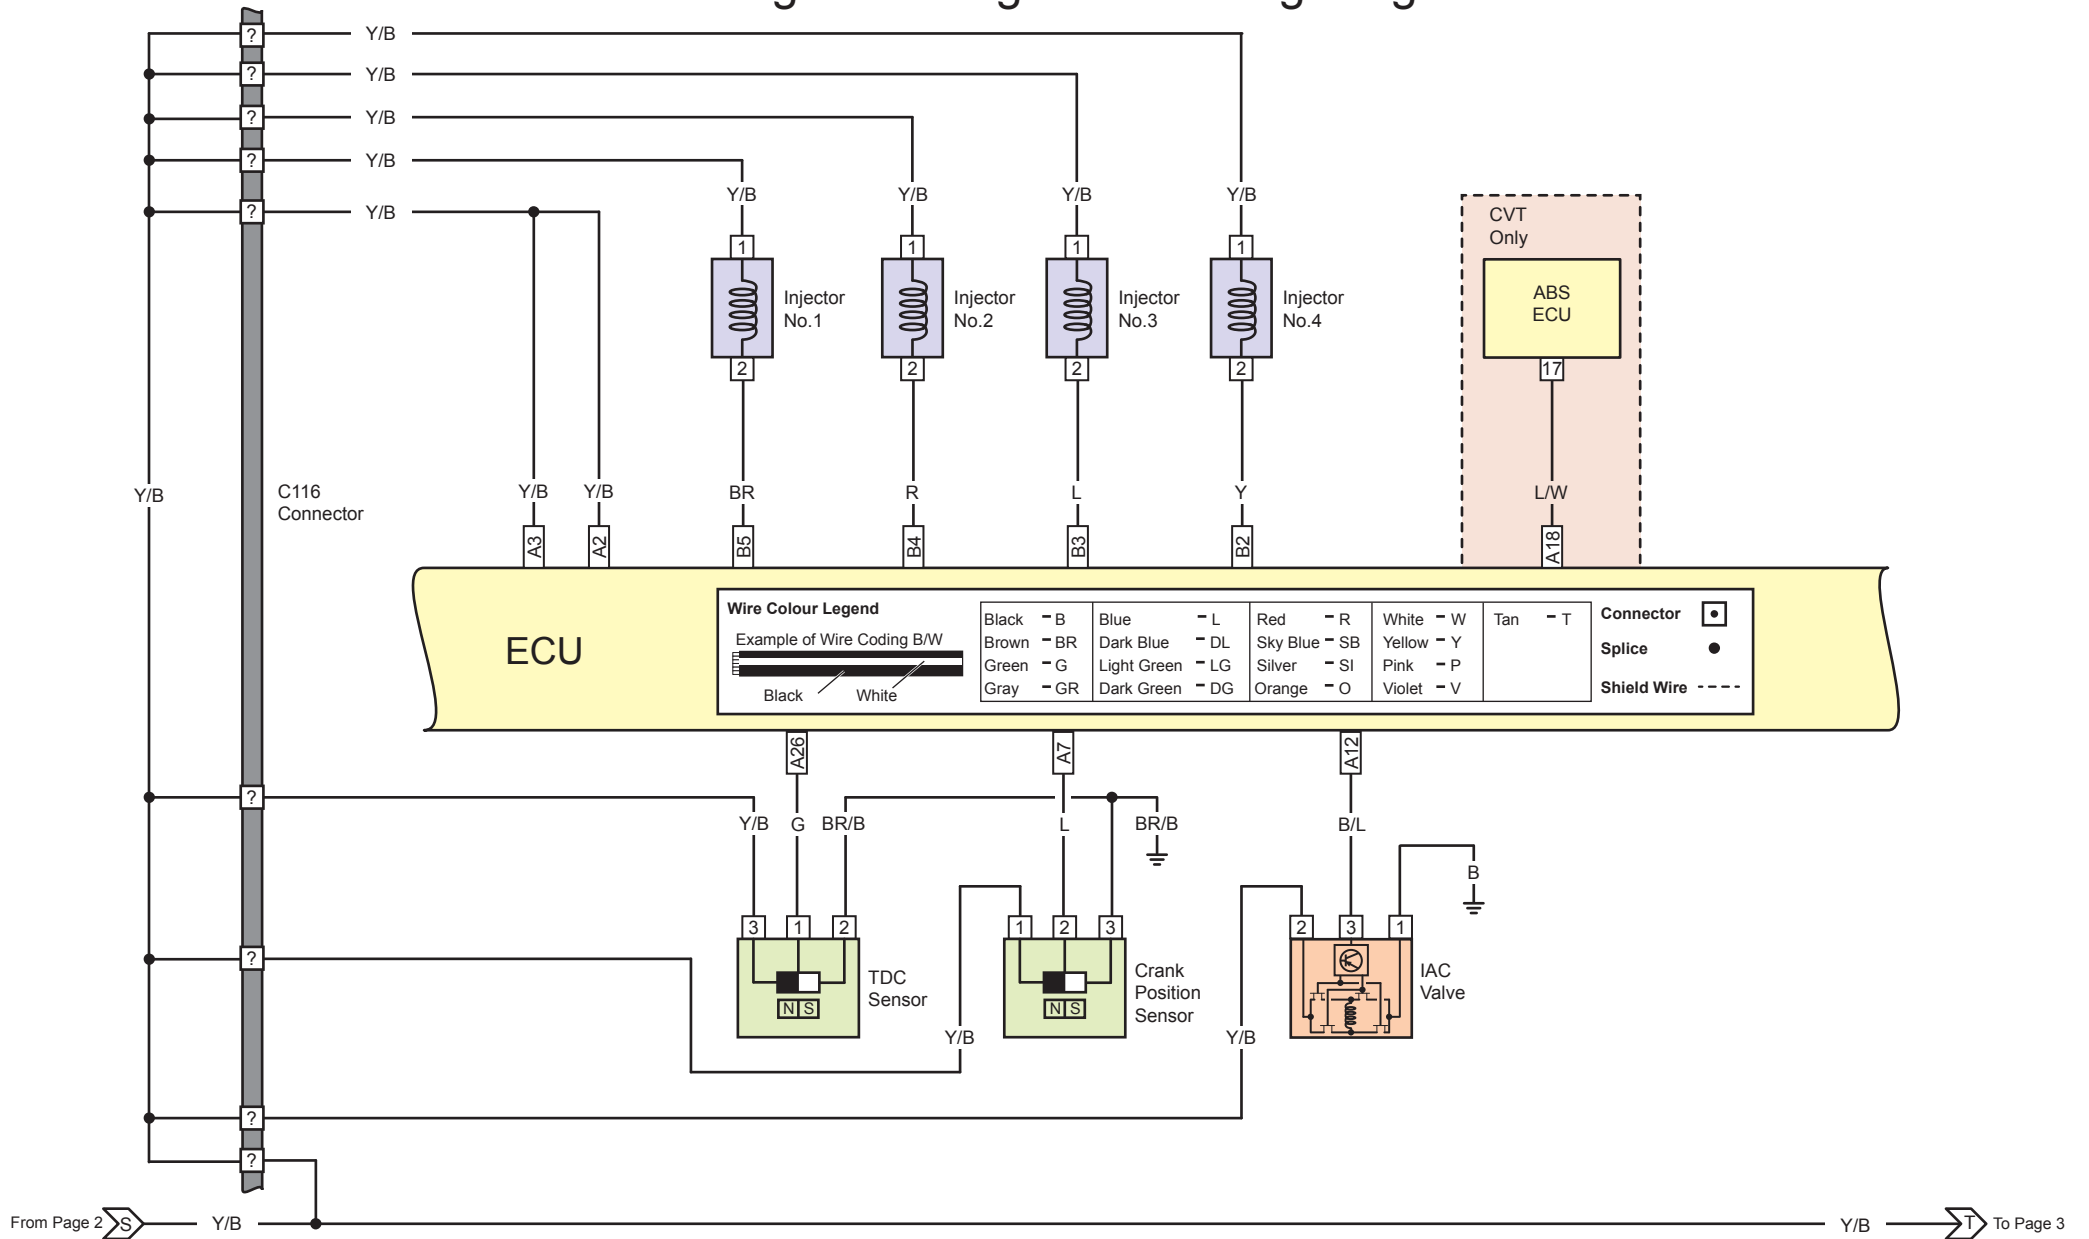

Honda Jazz GD 1.5L L15A1 2002 - 2008

Engine Management Wiring Diagram

Honda Jazz GD 1.5L L15A1 2002 - 2008

Engine Management Wiring Diagram

Honda Jazz GD 1.5L L15A1 2002 - 2008

Engine Management Wiring Diagram

Honda Jazz GD 1.5L L15A1 2002 - 2008

Engine Management Wiring Diagram

ECU

Wire Colour Legend			
Black - B	Blue - L	Red - R	White - W
Brown - BR	Dark Blue - DL	Sky Blue - SB	Yellow - Y
Green - G	Light Green - LG	Silver - SI	Pink - P
Gray - GR	Dark Green - DG	Orange - O	Violet - V
			Tan - T

Example of Wire Coding B/W

Black / White

	Connector
	Splice
	Shield Wire

Honda Jazz GD 1.5L L15A1 2002 - 2008

Engine Management Wiring Diagram

Honda Jazz GD 1.5L L15A1 2002 - 2008

Engine Management Wiring Diagram