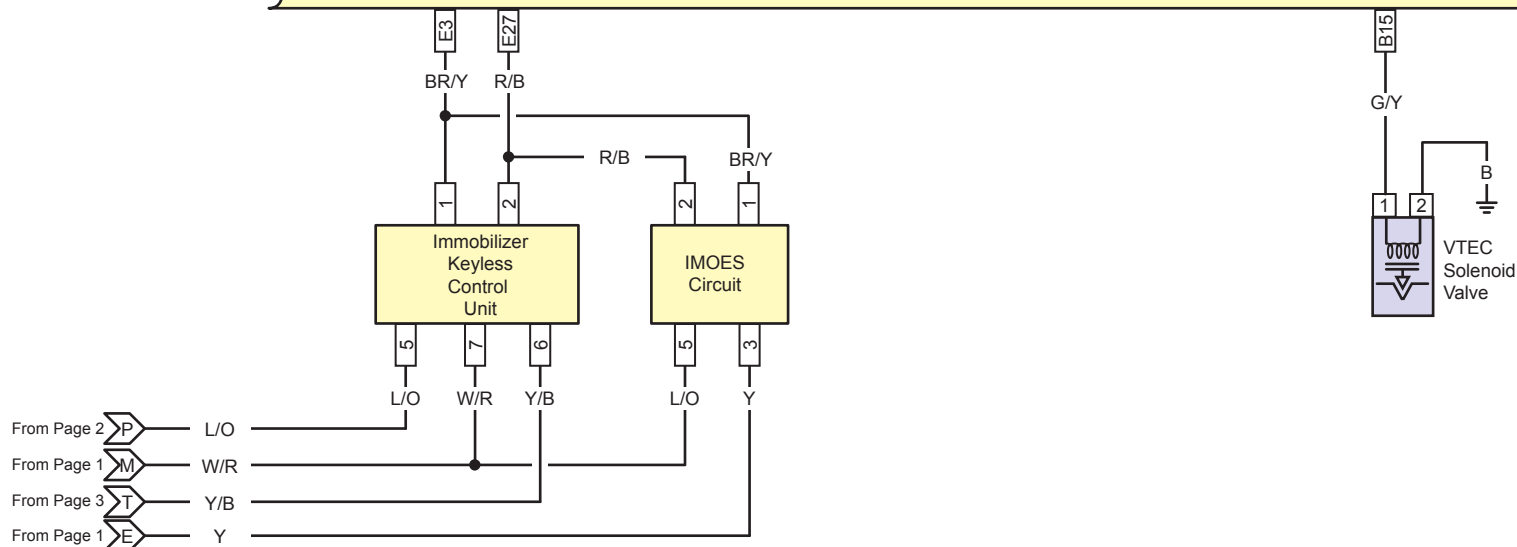

Honda Jazz GD 1.5L L15A1 2002 - 2008

Engine Management Wiring Diagram

ECU

Wire Colour Legend			
Black - B	Blue - L	Red - R	White - W
Brown - BR	Dark Blue - DL	Sky Blue - SB	Yellow - Y
Green - G	Light Green - LG	Silver - SI	Pink - P
Gray - GR	Dark Green - DG	Orange - O	Violet - V
			Tan - T

Example of Wire Coding B/W

Black / White

	Connector
	Splice
	Shield Wire

Honda Jazz GD 1.5L L15A1 2002 - 2008

Engine Management Wiring Diagram

Honda Jazz GD 1.5L L15A1 2002 - 2008

Engine Management Wiring Diagram