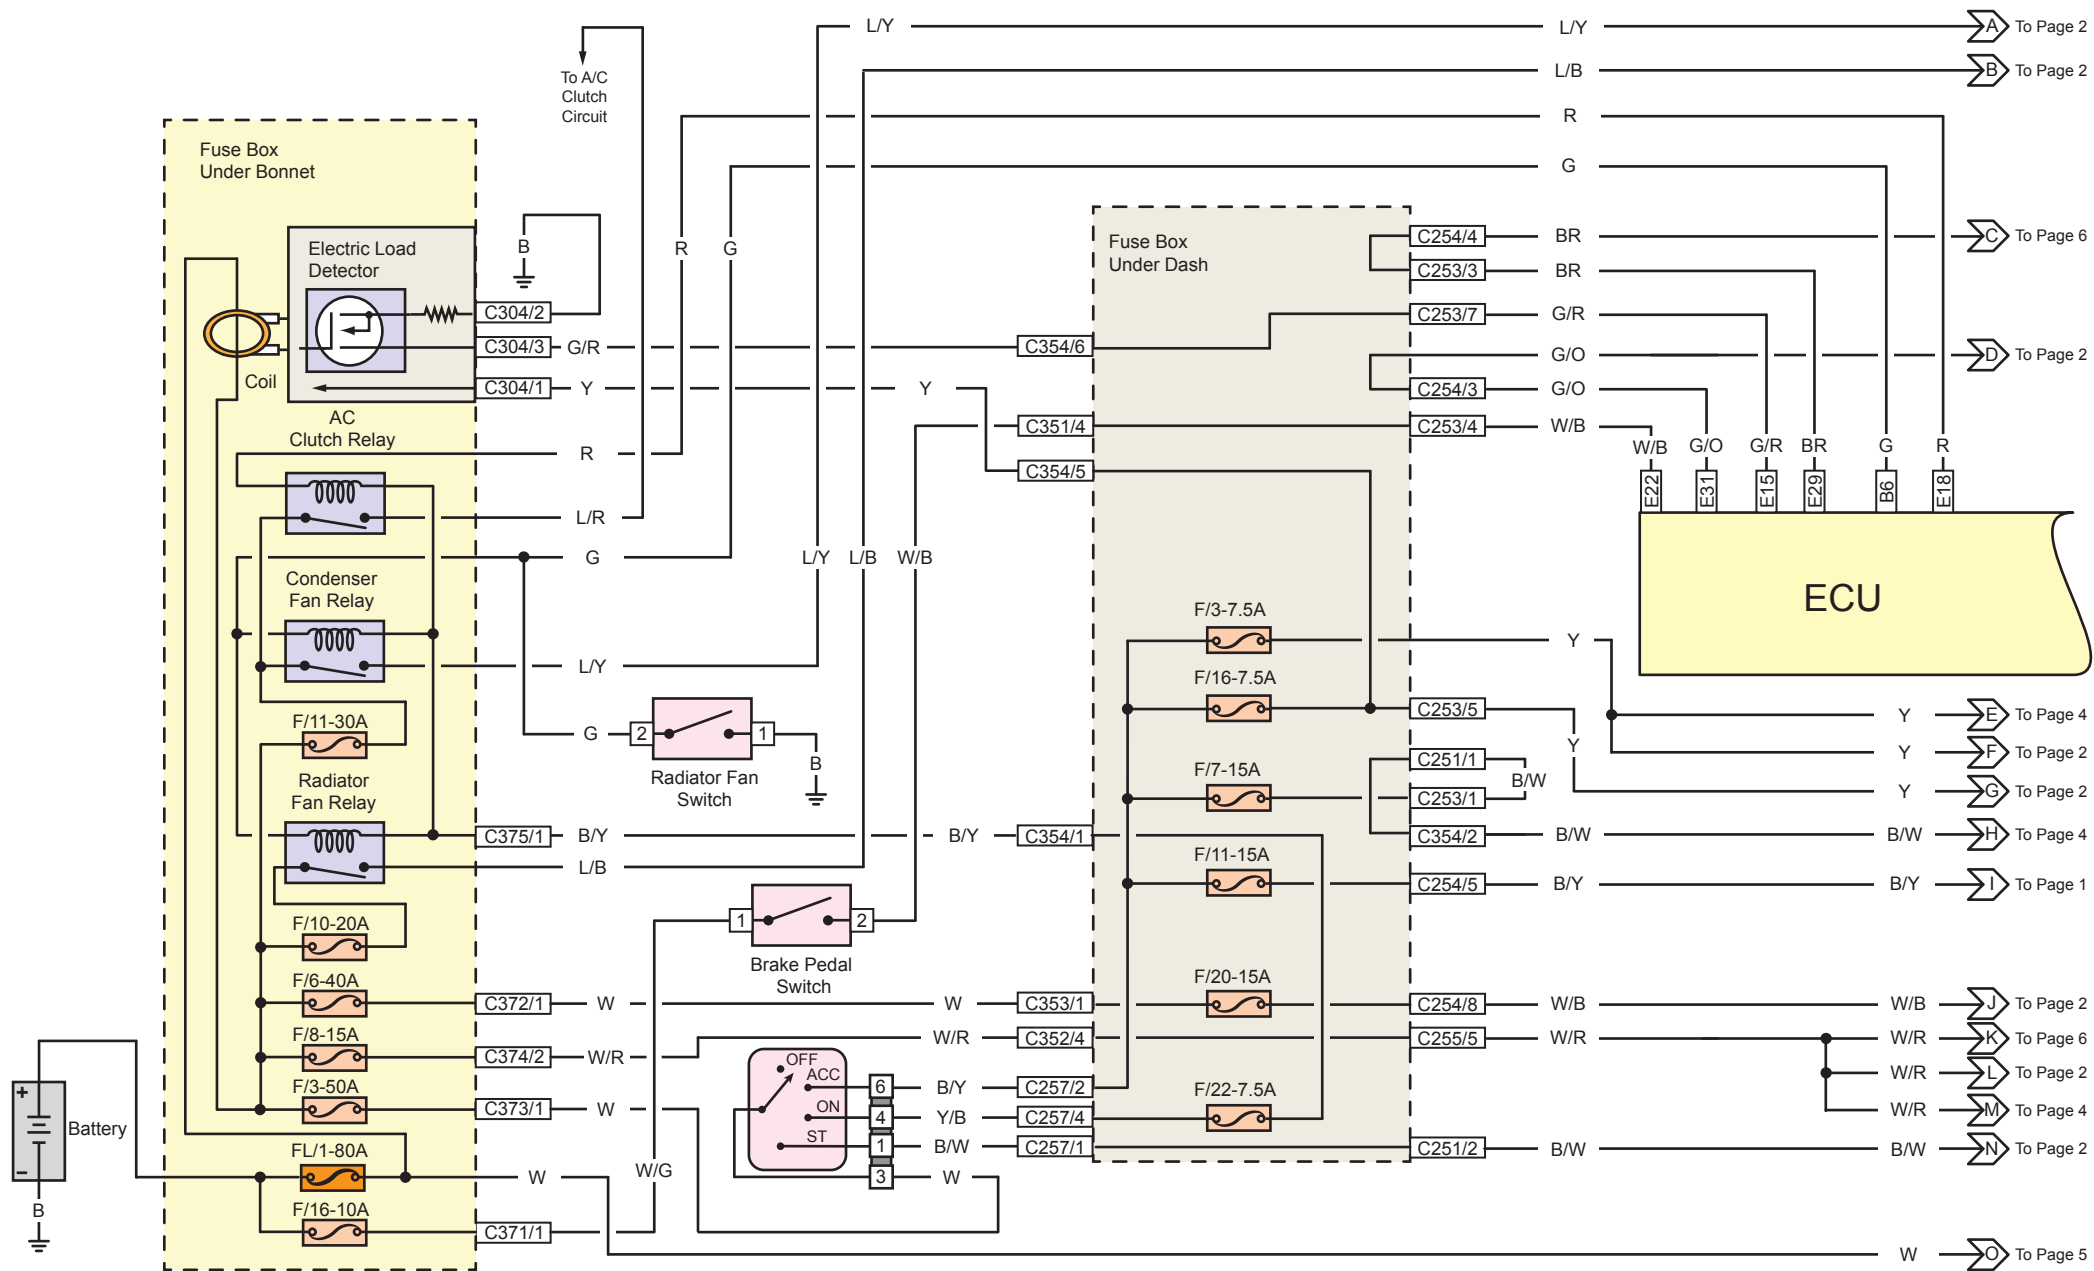

Honda Jazz GD 1.5L L15A1 2002 - 2008

Engine Management Wiring Diagram

Honda Jazz GD 1.5L L15A1 2002 - 2008

Engine Management Wiring Diagram

Honda Jazz GD 1.5L L15A1 2002 - 2008

Engine Management Wiring Diagram

Honda Jazz GD 1.5L L15A1 2002 - 2008

Engine Management Wiring Diagram

ECU

Wire Colour Legend			
Black - B	Blue - L	Red - R	White - W
Brown - BR	Dark Blue - DL	Sky Blue - SB	Yellow - Y
Green - G	Light Green - LG	Silver - SI	Pink - P
Gray - GR	Dark Green - DG	Orange - O	Violet - V
			Tan - T

Example of Wire Coding B/W

Black / White

	Connector
	Splice
	Shield Wire

Honda Jazz GD 1.5L L15A1 2002 - 2008

Engine Management Wiring Diagram

Honda Jazz GD 1.5L L15A1 2002 - 2008

Engine Management Wiring Diagram

Honda Jazz GD 1.5L L15A1 2002 - 2008

Engine Management Wiring Diagram