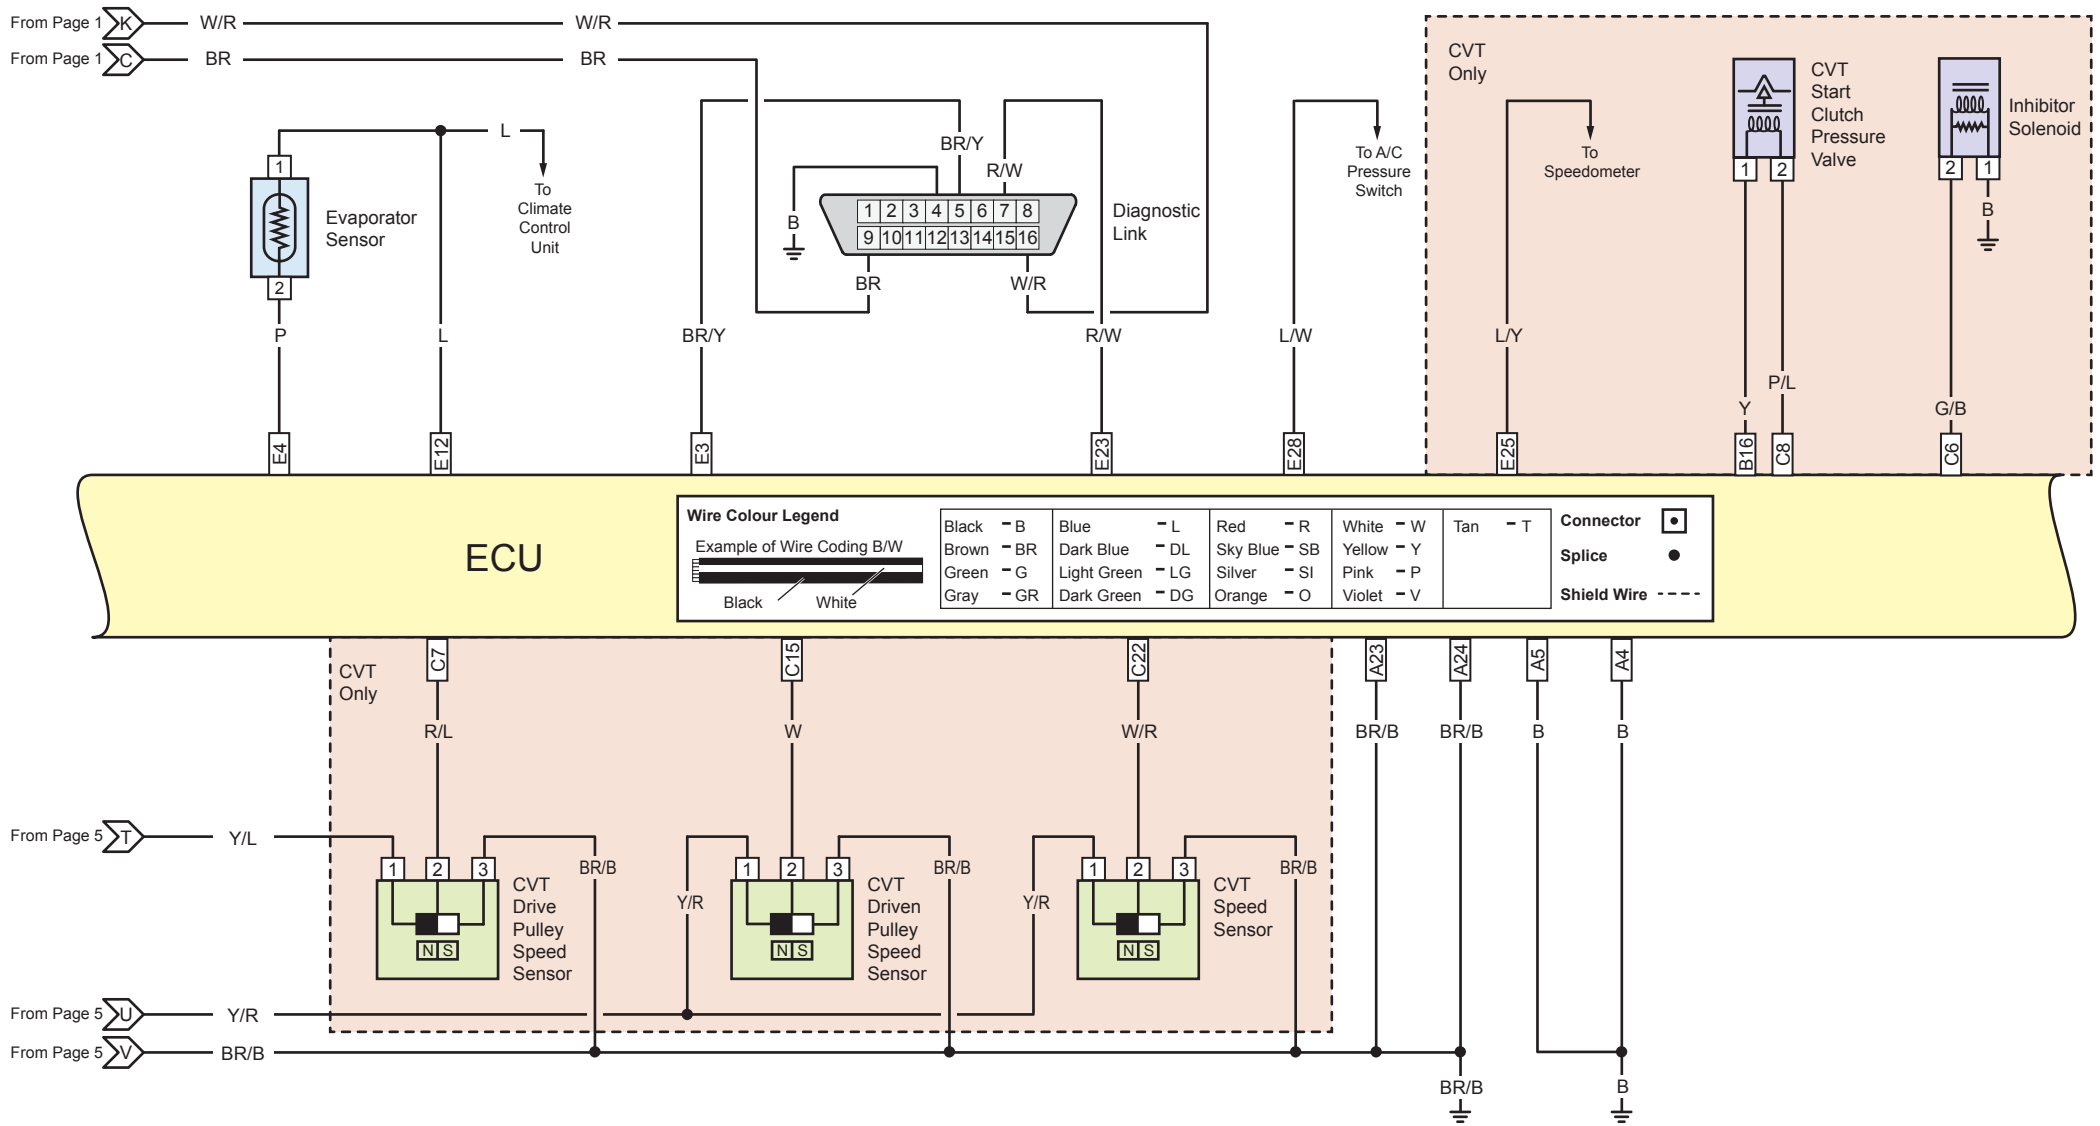

Example of Wire Coding B/W

Black / White

	Connector
	Splice
	Shield Wire

Honda Jazz GD 1.5L L15A1 2002 - 2008

Engine Management Wiring Diagram

Honda Jazz GD 1.5L L15A1 2002 - 2008

Engine Management Wiring Diagram

Honda Jazz GD 1.5L L15A1 2002 - 2008

Engine Management Wiring Diagram