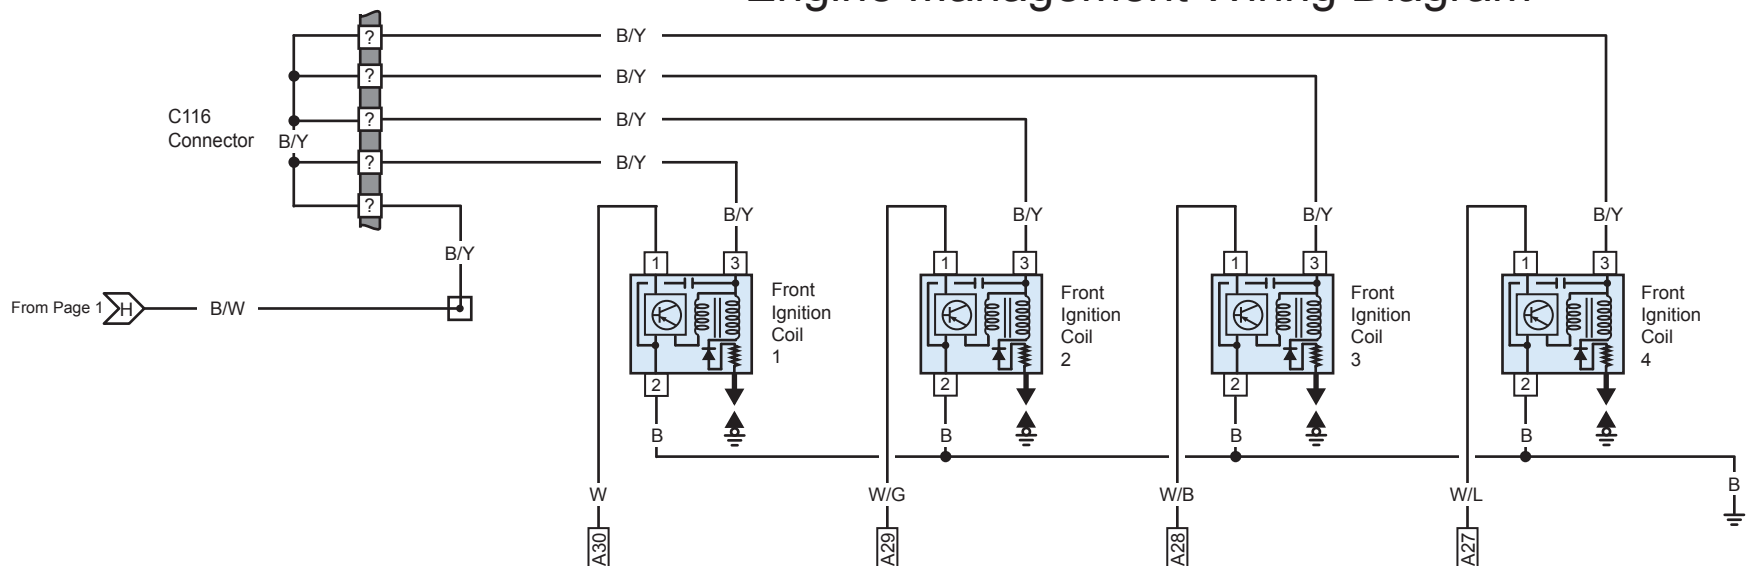

Honda Jazz GD 1.5L L15A1 2002 - 2008

Engine Management Wiring Diagram

Honda Jazz GD 1.5L L15A1 2002 - 2008

Engine Management Wiring Diagram

Honda Jazz GD 1.5L L15A1 2002 - 2008

Engine Management Wiring Diagram

Honda Jazz GD 1.5L L15A1 2002 - 2008

Engine Management Wiring Diagram

ECU

Wire Colour Legend			
Black - B	Blue - L	Red - R	White - W
Brown - BR	Dark Blue - DL	Sky Blue - SB	Yellow - Y
Green - G	Light Green - LG	Silver - SI	Pink - P
Gray - GR	Dark Green - DG	Orange - O	Violet - V
			Tan - T