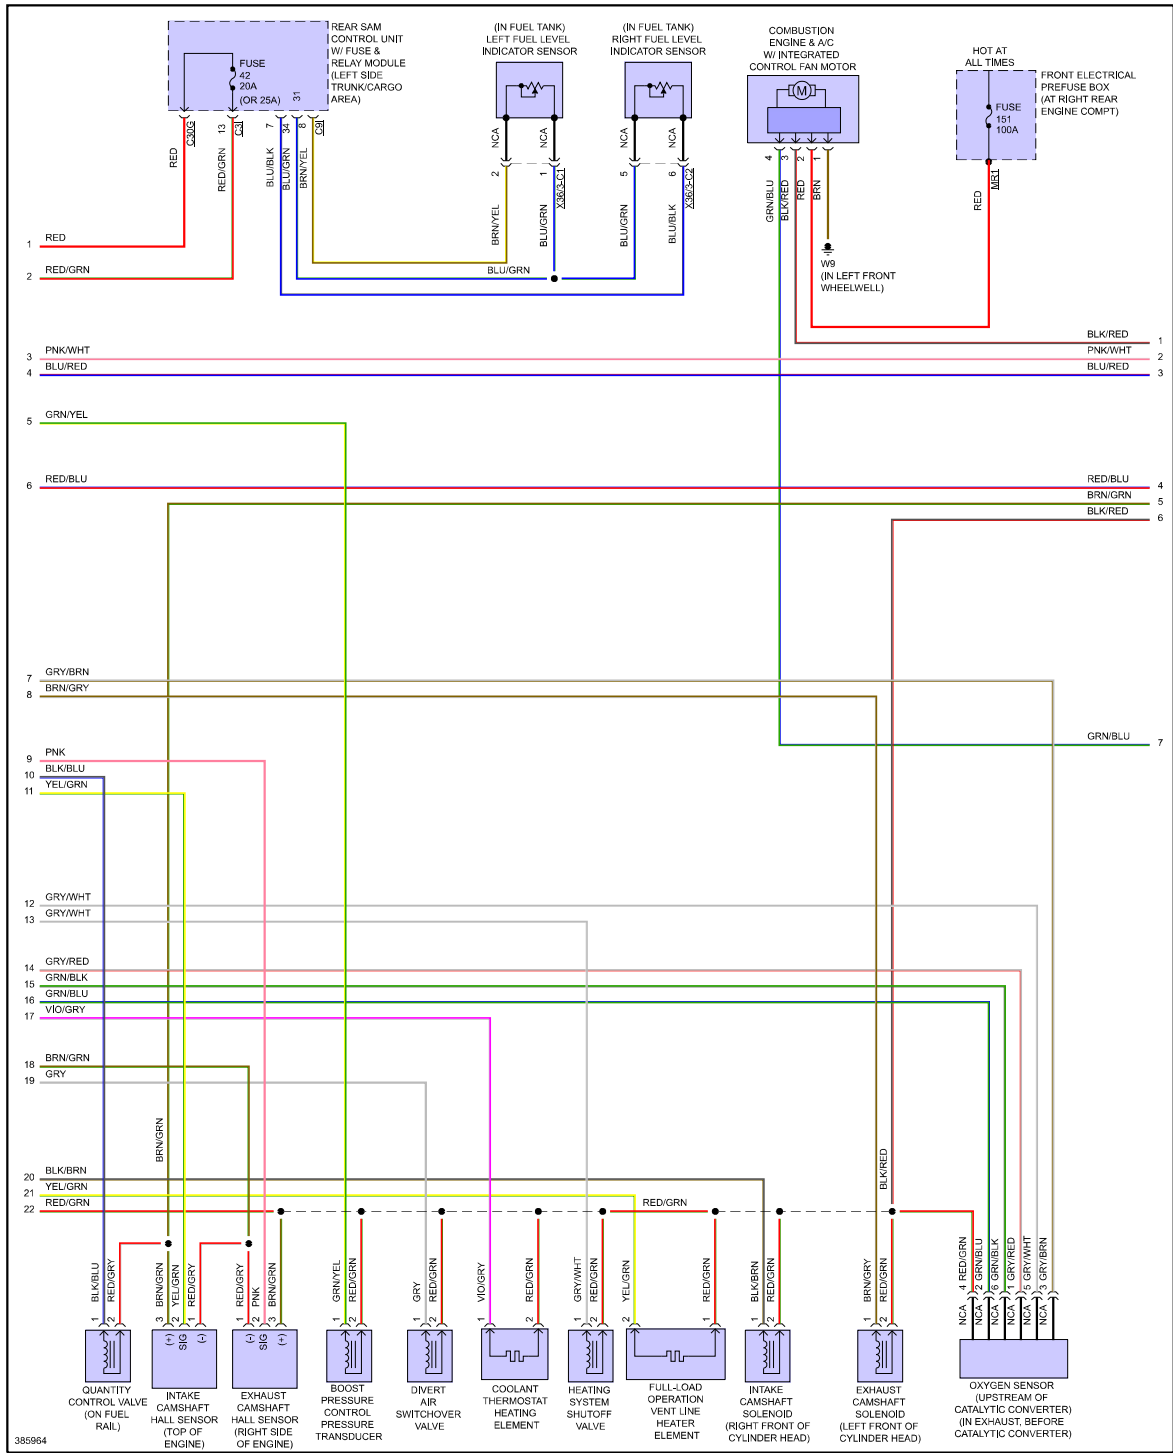

YMMS: 2012 Mercedes-Benz C250 Sport
 Engine: 1.8L Eng
 VIN:

Aug 24, 2022
 License:
 Odometer:

ENGINE PERFORMANCE > 1.8L TURBO

Fig 1: 1.8L Turbo, Engine Performance Circuit (1 of 4)

Fig 2: 1.8L Turbo, Engine Performance Circuit (2 of 4)

Fig 3: 1.8L Turbo, Engine Performance Circuit (3 of 4)

Fig 4: 1.8L Turbo, Engine Performance Circuit (4 of 4)