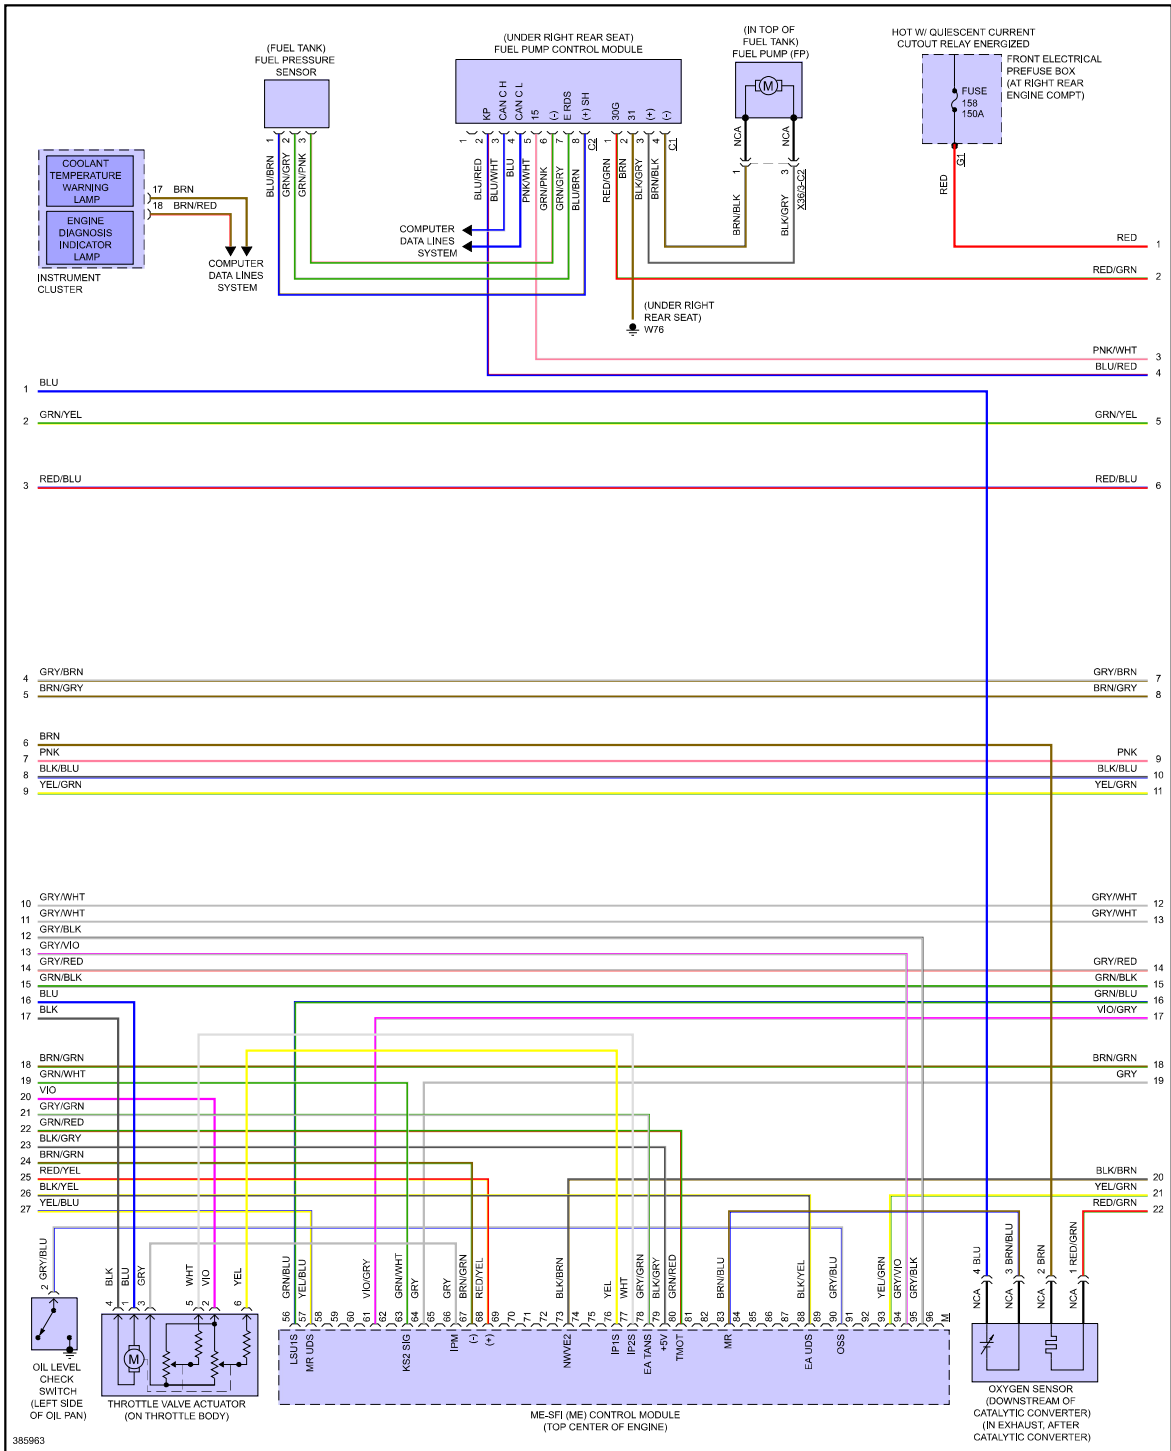

YMMS: 2012 Mercedes-Benz C250 Sport
 Engine: 1.8L Eng
 VIN:

Aug 24, 2022
 License:
 Odometer:

ENGINE PERFORMANCE > 1.8L TURBO

Fig 1: 1.8L Turbo, Engine Performance Circuit (1 of 4)

Fig 2: 1.8L Turbo, Engine Performance Circuit (2 of 4)

Fig 3: 1.8L Turbo, Engine Performance Circuit (3 of 4)

Fig 4: 1.8L Turbo, Engine Performance Circuit (4 of 4)