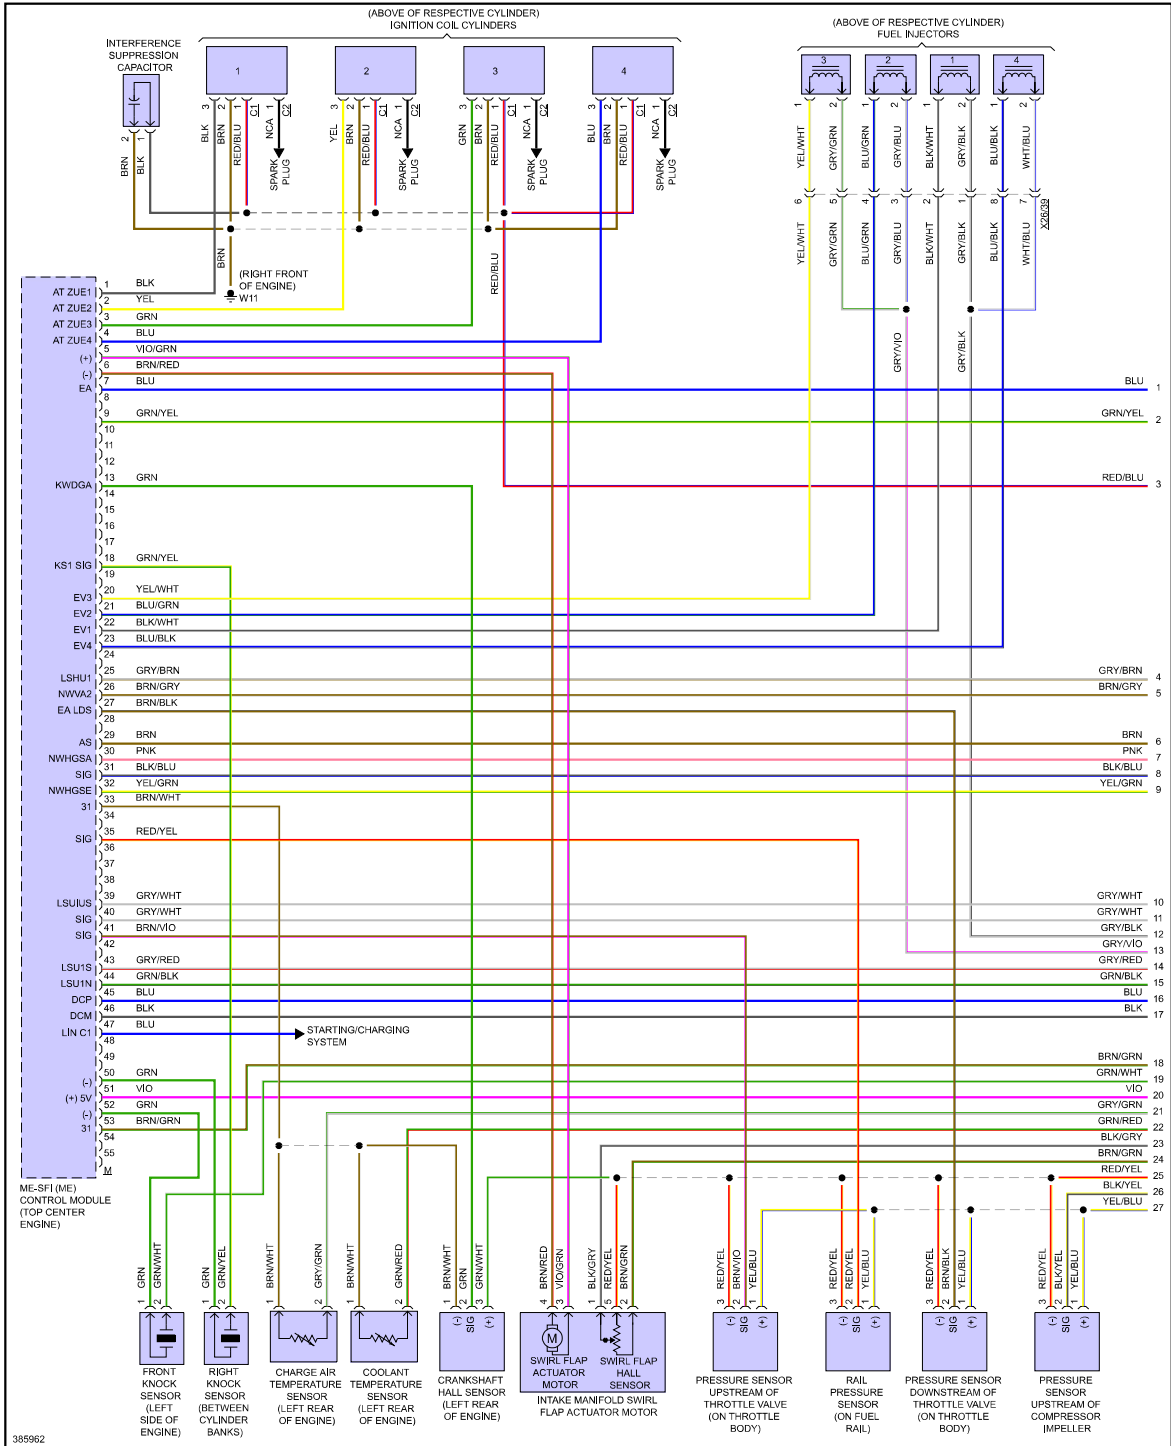

YMMS: 2012 Mercedes-Benz C250 Sport
 Engine: 1.8L Eng
 VIN:

Aug 24, 2022
 License:
 Odometer:

ENGINE PERFORMANCE > 1.8L TURBO

Fig 1: 1.8L Turbo, Engine Performance Circuit (1 of 4)

Fig 2: 1.8L Turbo, Engine Performance Circuit (2 of 4)

Fig 3: 1.8L Turbo, Engine Performance Circuit (3 of 4)

Fig 4: 1.8L Turbo, Engine Performance Circuit (4 of 4)