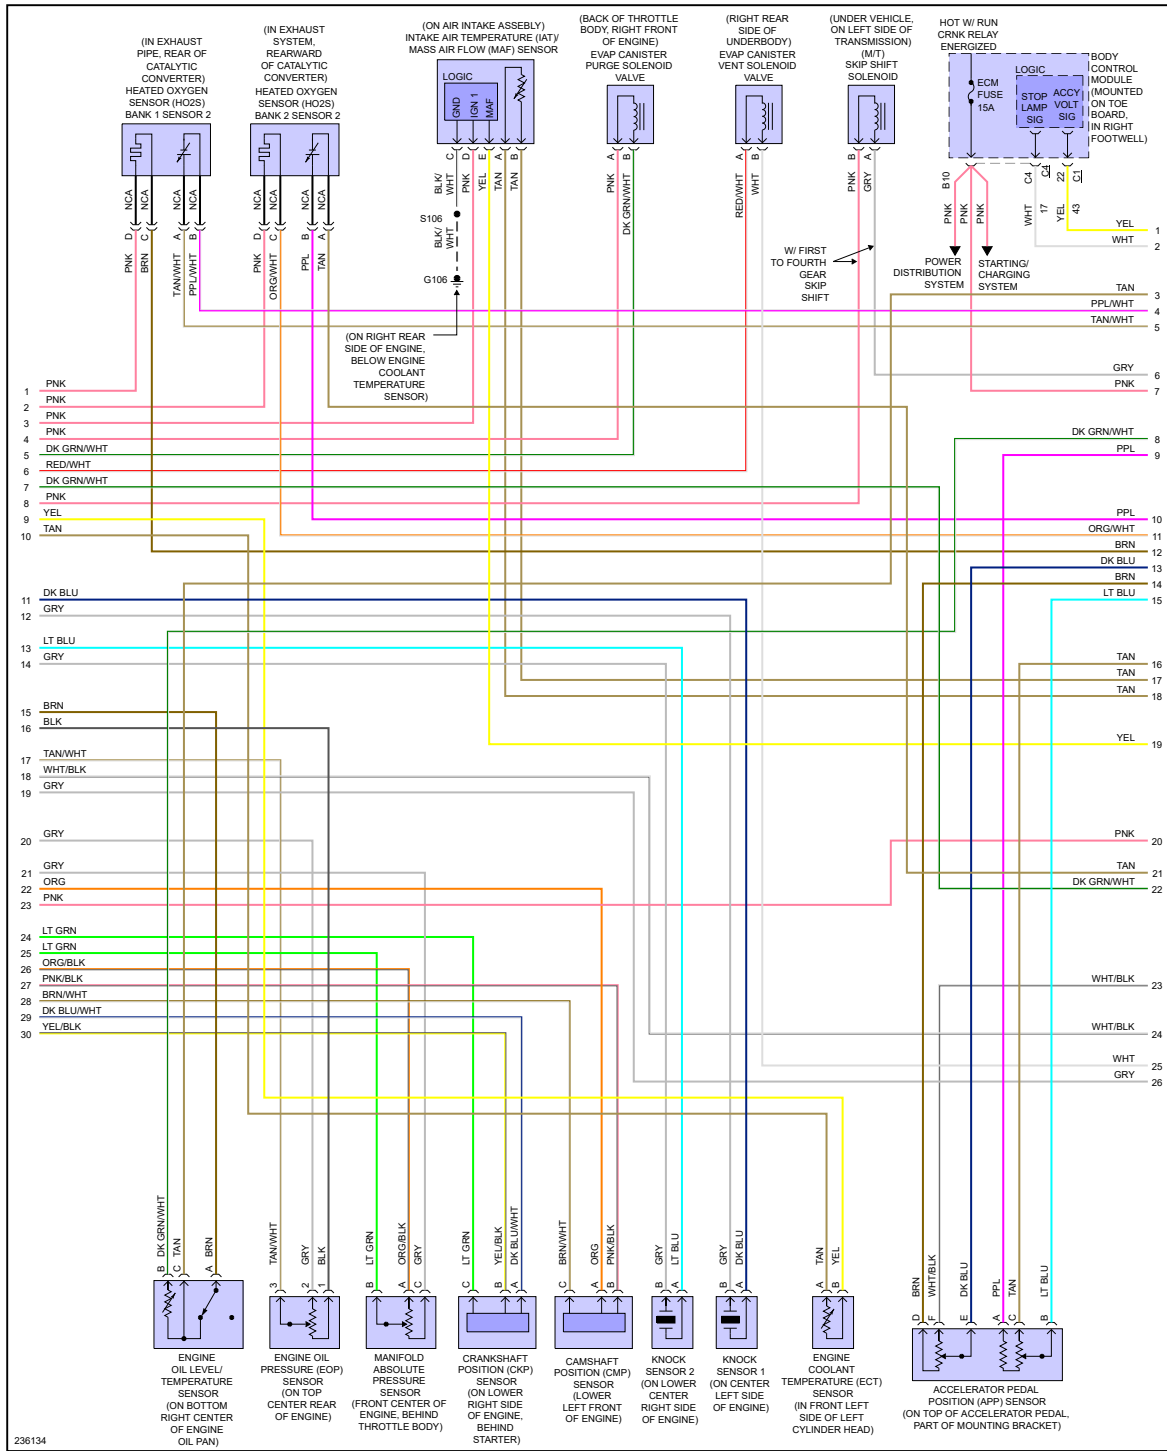

YMMS: 2006 Chevrolet Corvette Base
 Engine: 6.0L Eng
 VIN:

Mar 18, 2022
 License:
 Odometer:

ENGINE PERFORMANCE > 6.0L VIN U

Fig 1: 6.0L VIN U, Engine Performance Circuit (1 of 4)

Fig 2: 6.0L VIN U, Engine Performance Circuit (2 of 4)

Fig 3: 6.0L VIN U, Engine Performance Circuit (3 of 4)

Fig 4: 6.0L VIN U, Engine Performance Circuit (4 of 4)