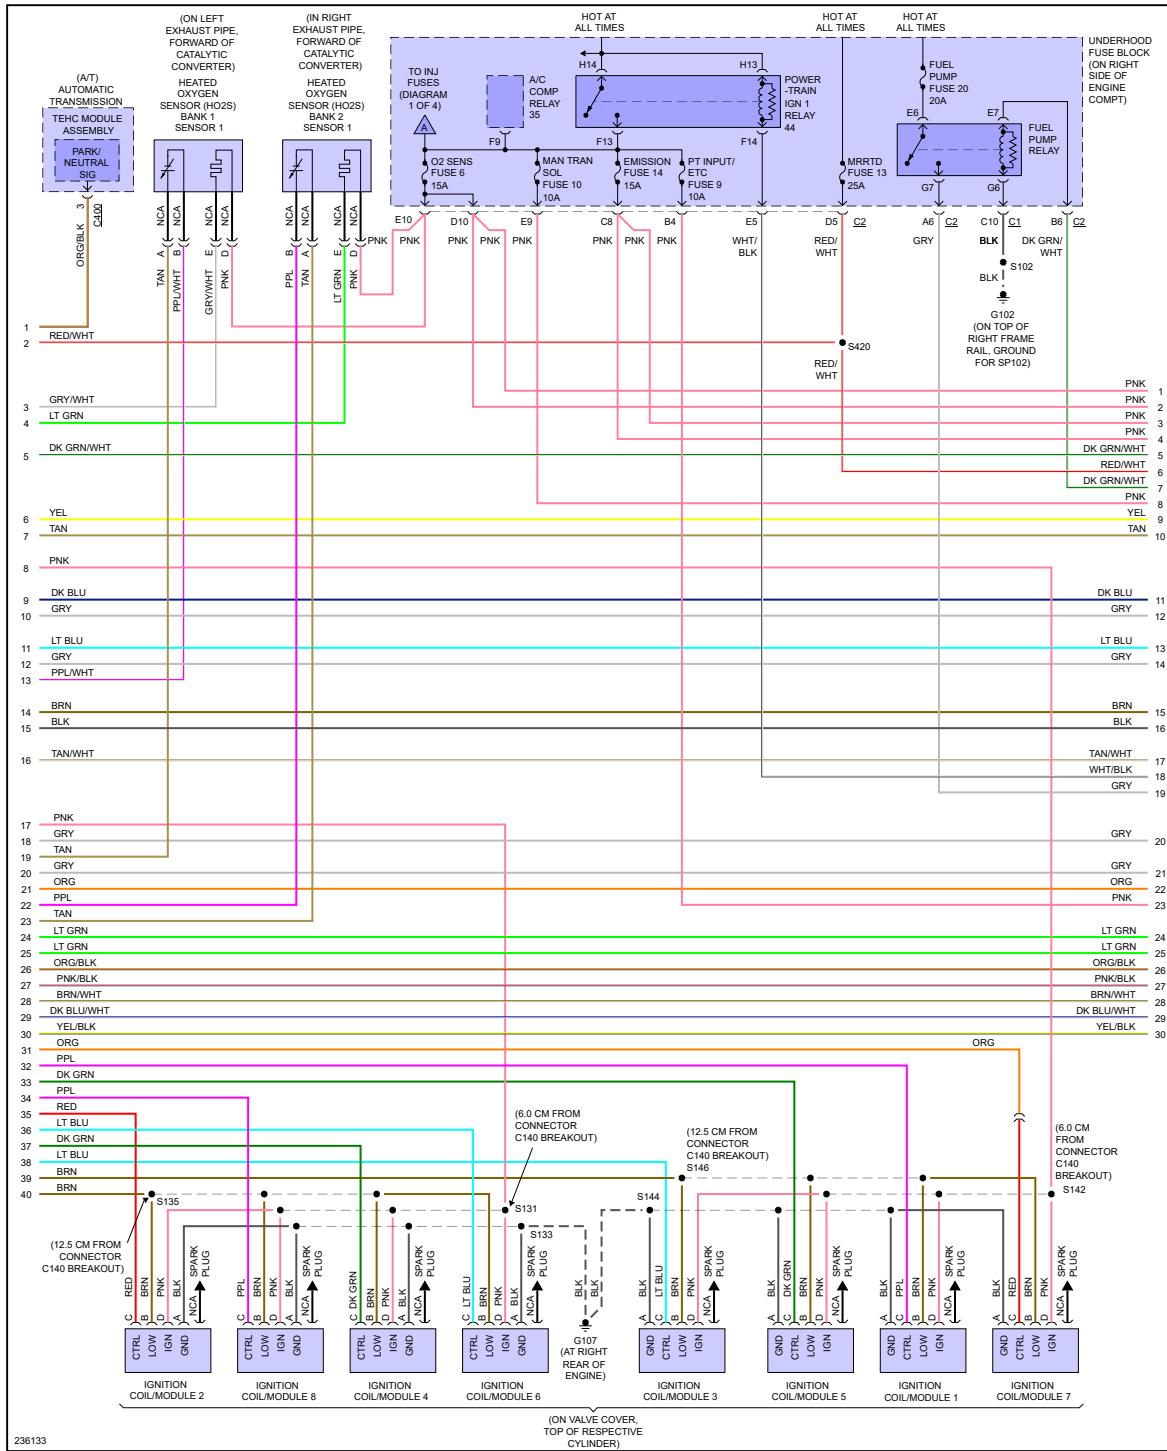

YMMS: 2006 Chevrolet Corvette Base
 Engine: 6.0L Eng
 VIN:

Mar 18, 2022
 License:
 Odometer:

ENGINE PERFORMANCE > 6.0L VIN U

Fig 1: 6.0L VIN U, Engine Performance Circuit (1 of 4)

Fig 2: 6.0L VIN U, Engine Performance Circuit (2 of 4)

Fig 3: 6.0L VIN U, Engine Performance Circuit (3 of 4)

Fig 4: 6.0L VIN U, Engine Performance Circuit (4 of 4)