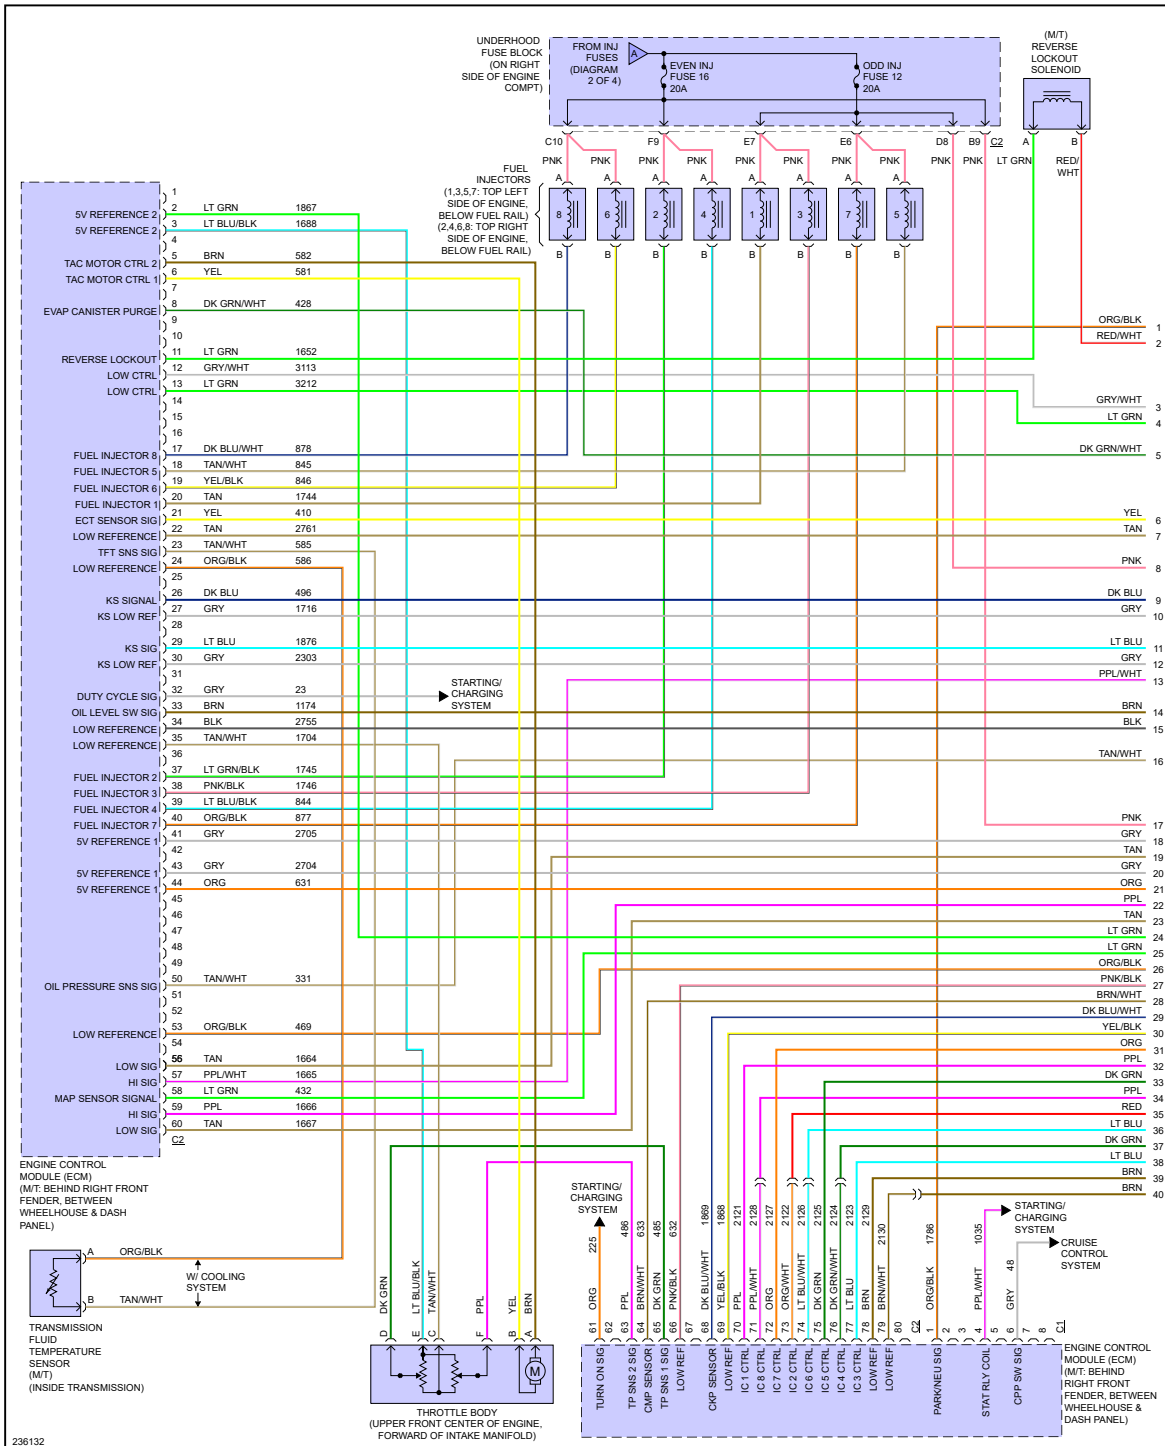

YMMS: 2006 Chevrolet Corvette Base
 Engine: 6.0L Eng
 VIN:

Mar 18, 2022
 License:
 Odometer:

ENGINE PERFORMANCE > 6.0L VIN U

Fig 1: 6.0L VIN U, Engine Performance Circuit (1 of 4)

Fig 2: 6.0L VIN U, Engine Performance Circuit (2 of 4)

Fig 3: 6.0L VIN U, Engine Performance Circuit (3 of 4)

Fig 4: 6.0L VIN U, Engine Performance Circuit (4 of 4)