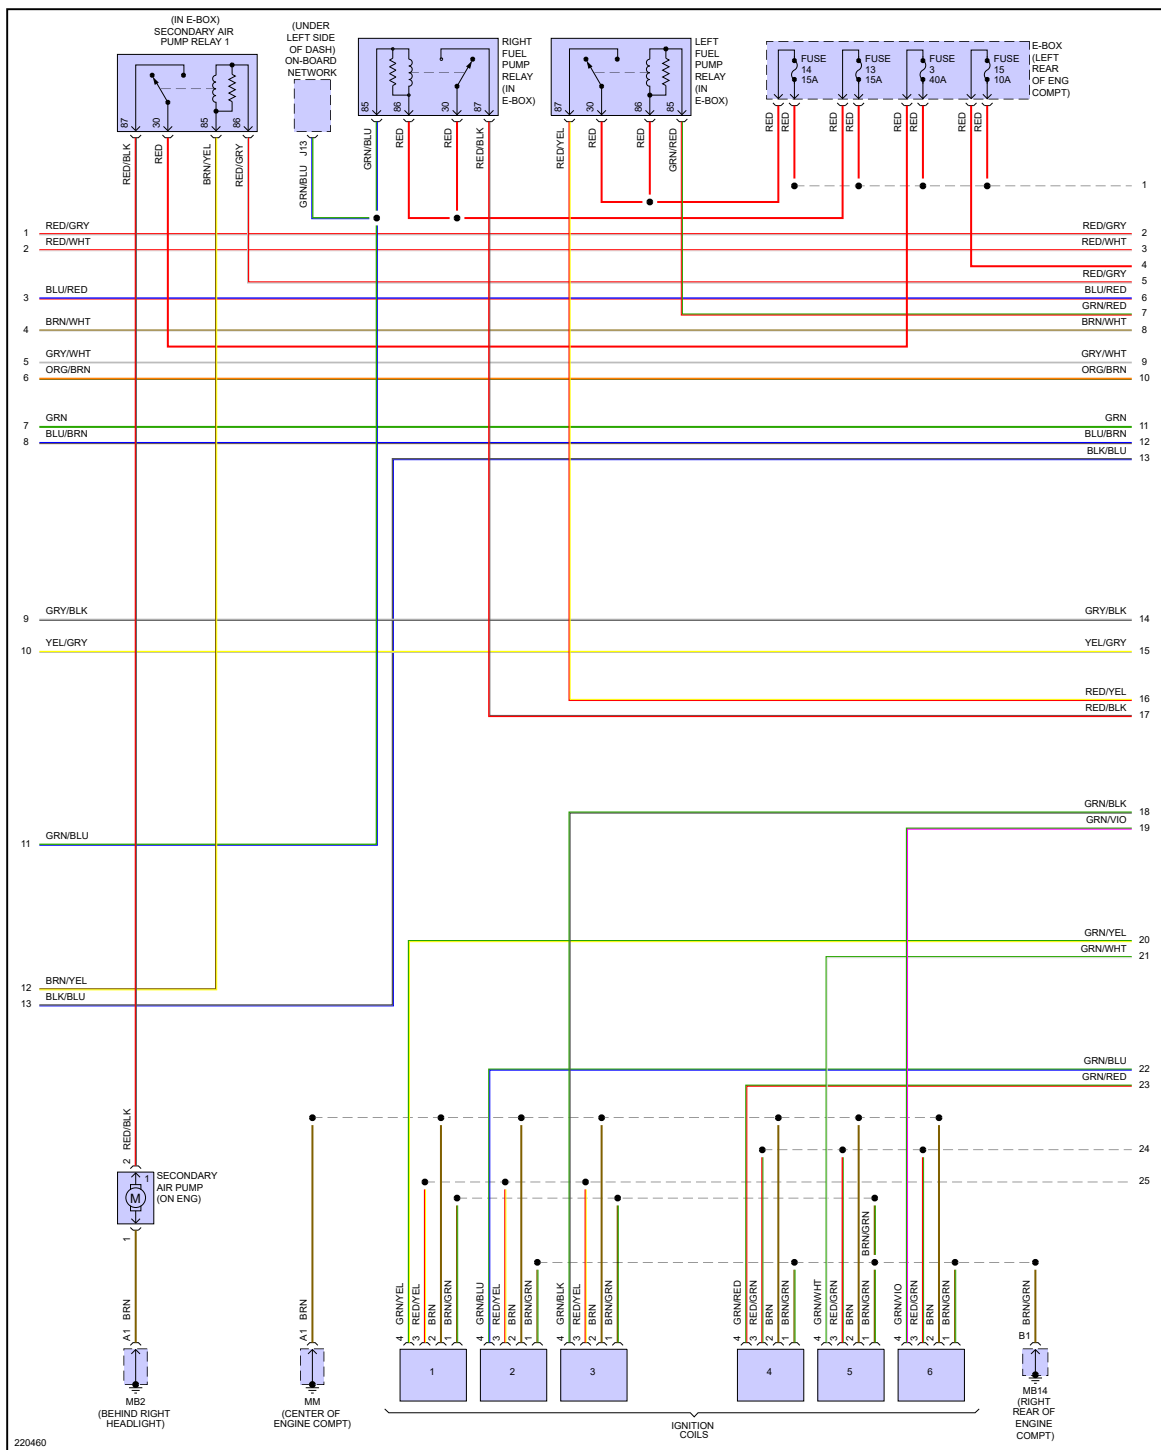

YMMS: 2004 Porsche Cayenne Base
 Engine: 3.2L Eng
 VIN:

Dec 16, 2021
 License:
 Odometer:

ENGINE PERFORMANCE > 3.2L

Fig 1: 3.2L, Engine Performance Circuit (1 of 4)

Fig 2: 3.2L, Engine Performance Circuit (2 of 4)

Fig 3: 3.2L, Engine Performance Circuit (3 of 4)

Fig 4: 3.2L, Engine Performance Circuit (4 of 4)