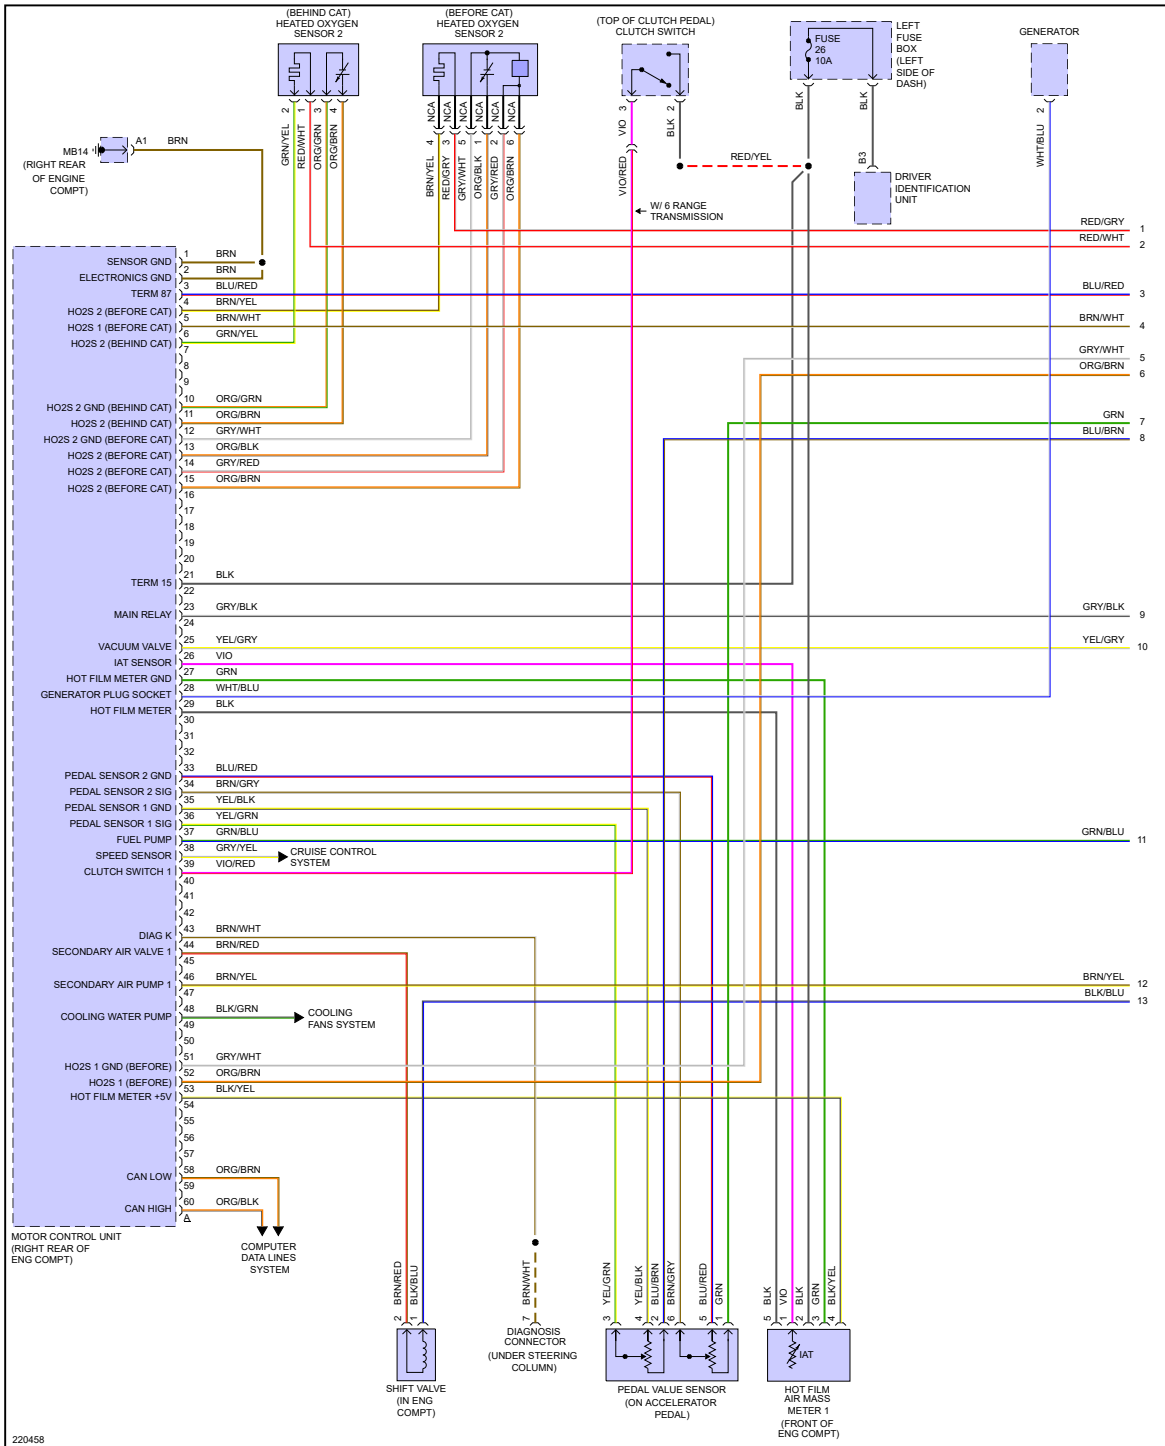

YMMS: 2004 Porsche Cayenne Base
 Engine: 3.2L Eng
 VIN:

Dec 16, 2021
 License:
 Odometer:

ENGINE PERFORMANCE > 3.2L

Fig 1: 3.2L, Engine Performance Circuit (1 of 4)

Fig 2: 3.2L, Engine Performance Circuit (2 of 4)

Fig 3: 3.2L, Engine Performance Circuit (3 of 4)

Fig 4: 3.2L, Engine Performance Circuit (4 of 4)