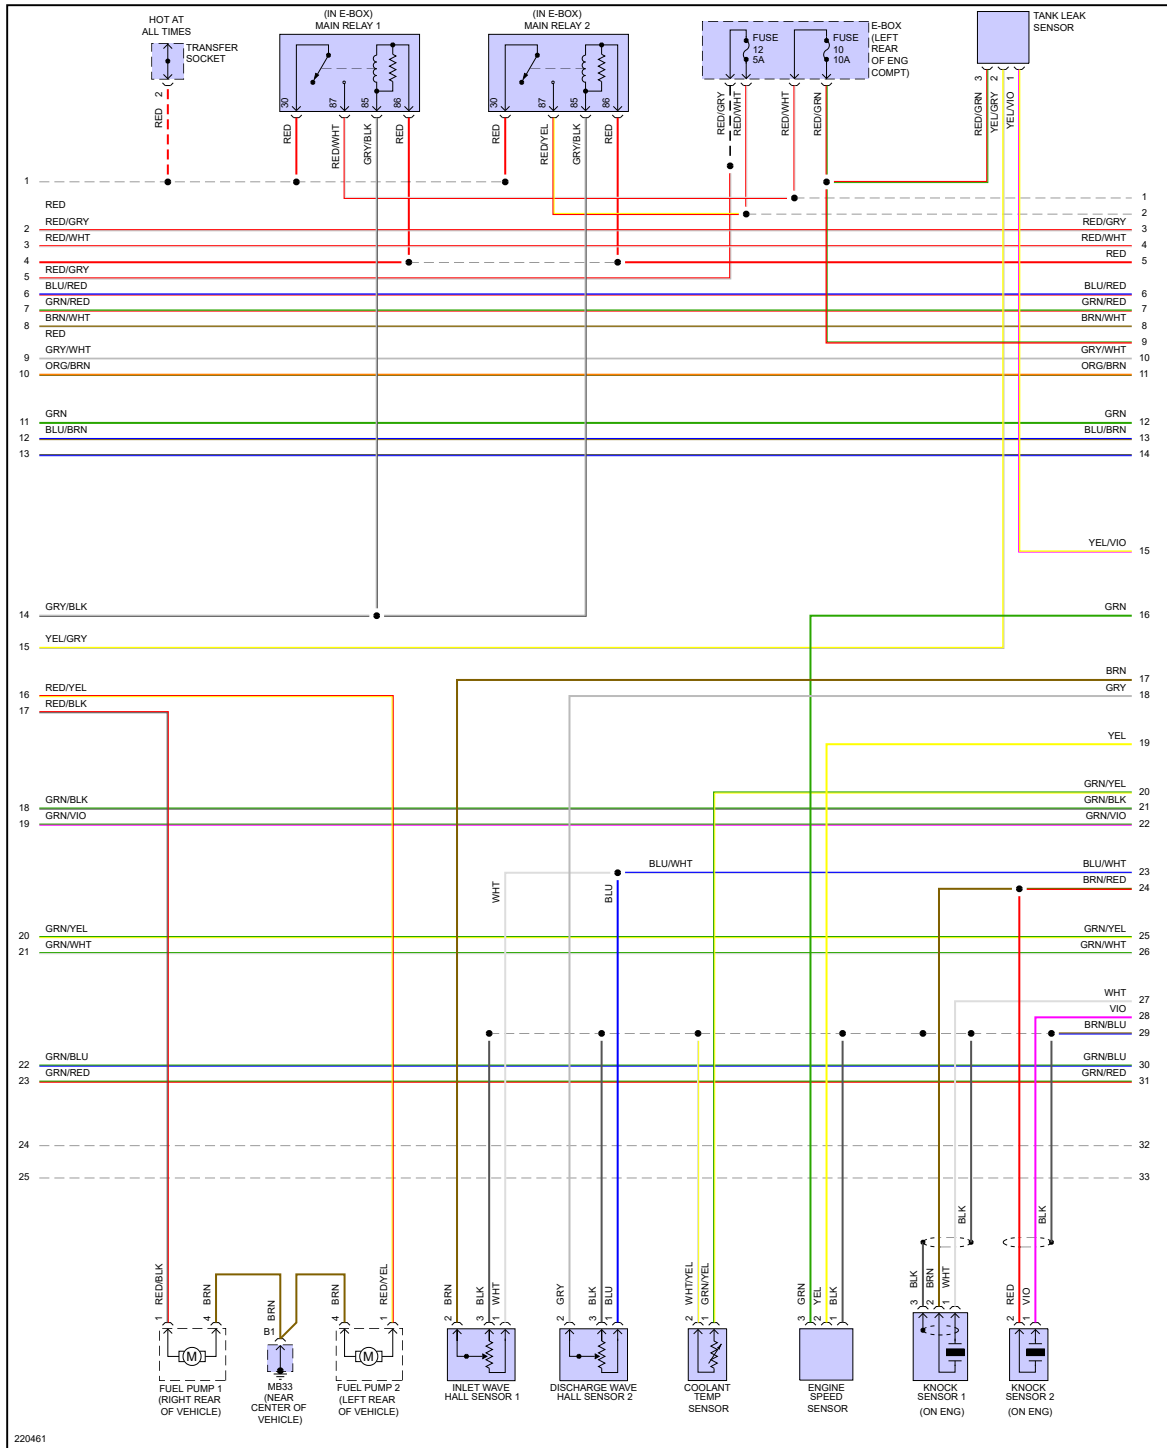

YMMS: 2004 Porsche Cayenne Base
 Engine: 3.2L Eng
 VIN:

Dec 16, 2021
 License:
 Odometer:

ENGINE PERFORMANCE > 3.2L

Fig 1: 3.2L, Engine Performance Circuit (1 of 4)

Fig 2: 3.2L, Engine Performance Circuit (2 of 4)

Fig 3: 3.2L, Engine Performance Circuit (3 of 4)

Fig 4: 3.2L, Engine Performance Circuit (4 of 4)