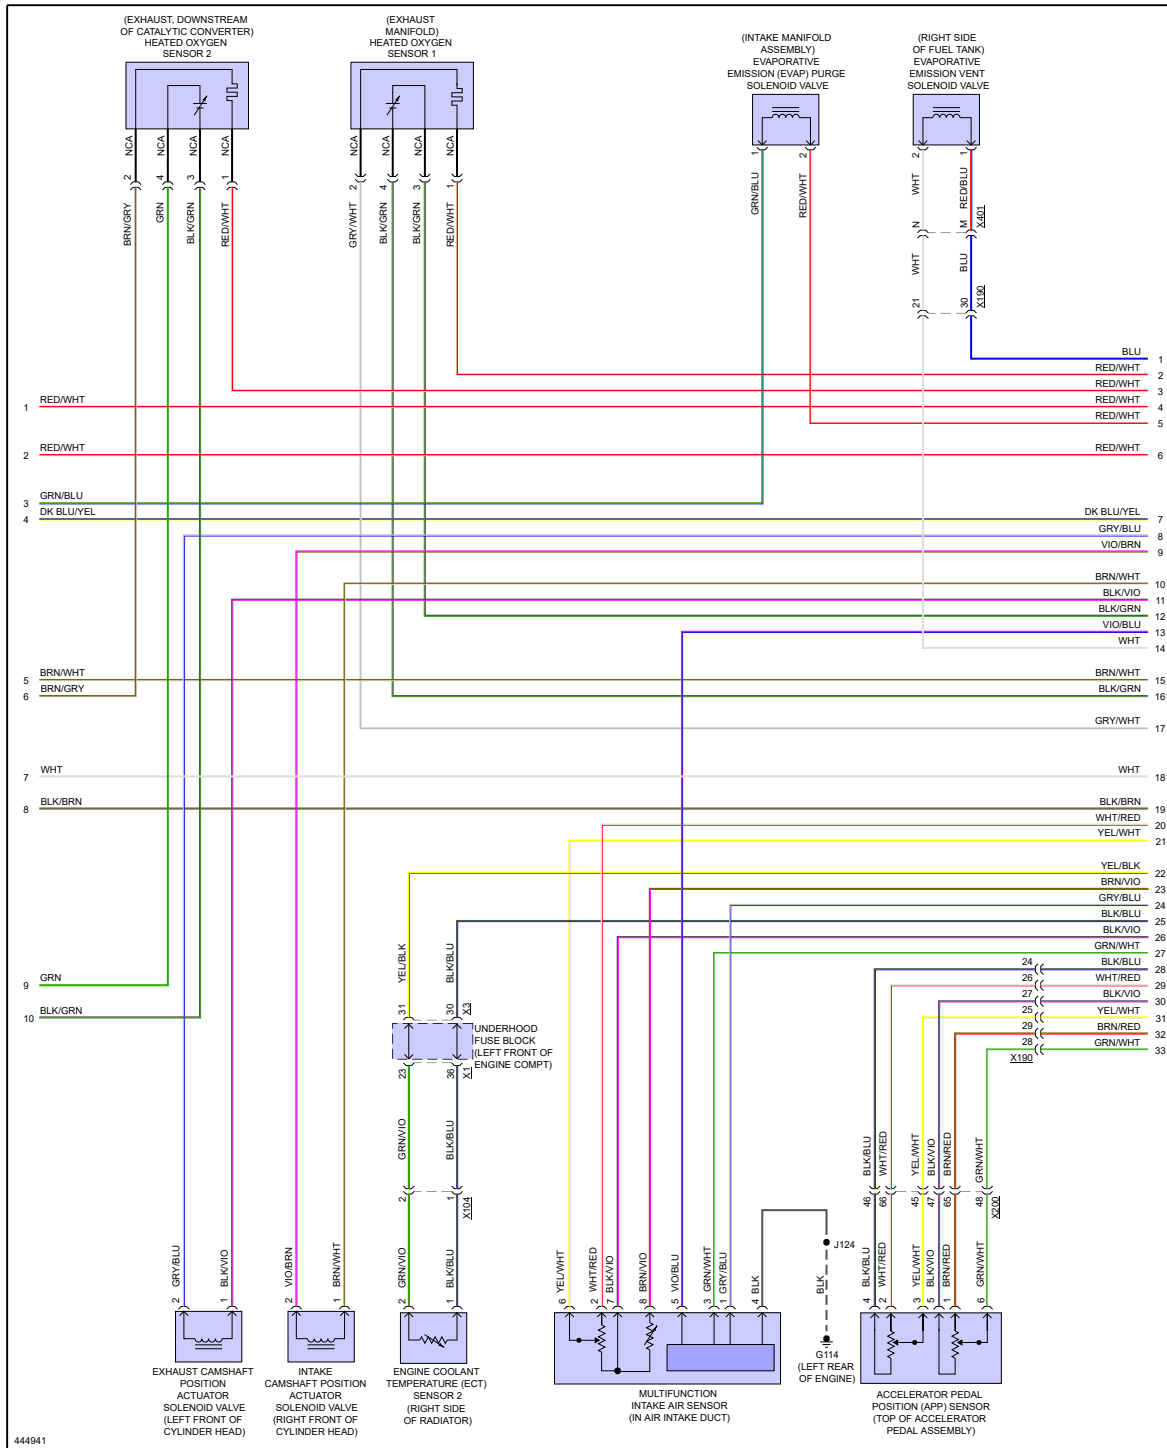

YMMS: 2014 Chevrolet Cruze LS
 Engine: 1.8L Eng
 VIN:

Feb 6, 2022
 License:
 Odometer:

ENGINE PERFORMANCE > 1.4L VIN B

Fig 1: 1.4L VIN B, Engine Performance Circuit (1 of 6)

Fig 2: 1.4L VIN B, Engine Performance Circuit (2 of 6)

Fig 3: 1.4L VIN B, Engine Performance Circuit (3 of 6)

Fig 4: 1.4L VIN B, Engine Performance Circuit (4 of 6)

Fig 5: 1.4L VIN B, Engine Performance Circuit (5 of 6)

Fig 6: 1.4L VIN B, Engine Performance Circuit (6 of 6)