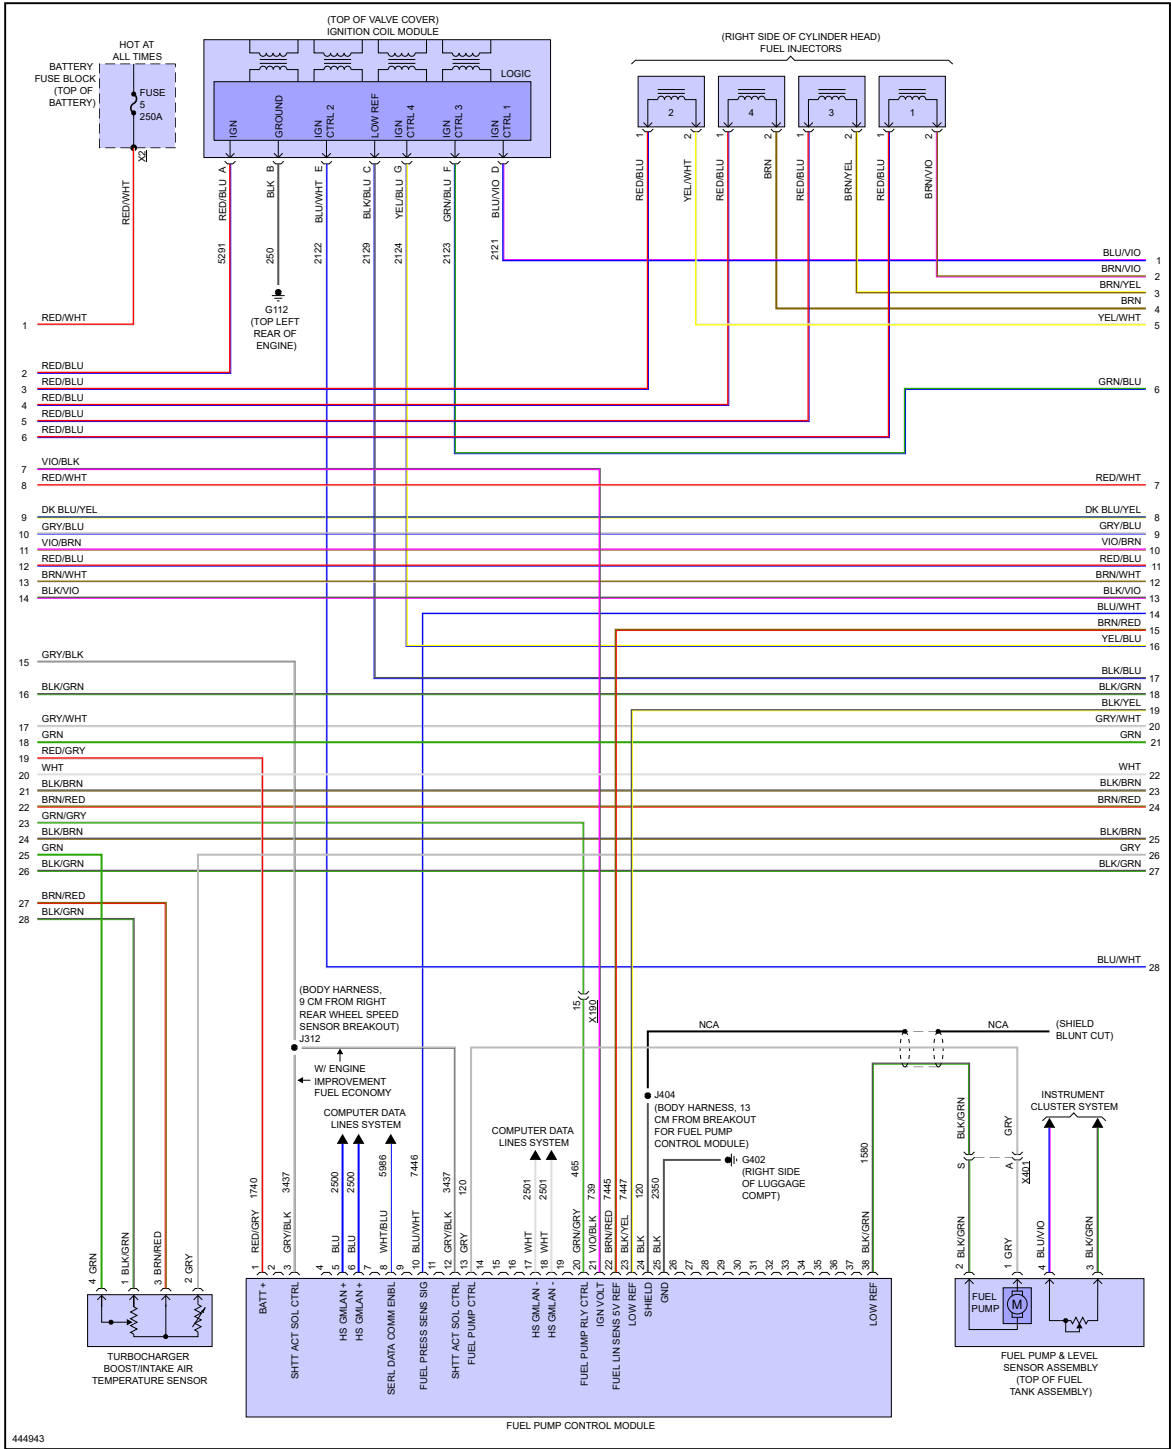

YMMS: 2014 Chevrolet Cruze LS
 Engine: 1.8L Eng
 VIN:

Feb 6, 2022
 License:
 Odometer:

ENGINE PERFORMANCE > 1.4L VIN B

Fig 1: 1.4L VIN B, Engine Performance Circuit (1 of 6)

Fig 2: 1.4L VIN B, Engine Performance Circuit (2 of 6)

Fig 3: 1.4L VIN B, Engine Performance Circuit (3 of 6)

Fig 4: 1.4L VIN B, Engine Performance Circuit (4 of 6)

Fig 5: 1.4L VIN B, Engine Performance Circuit (5 of 6)

Fig 6: 1.4L VIN B, Engine Performance Circuit (6 of 6)