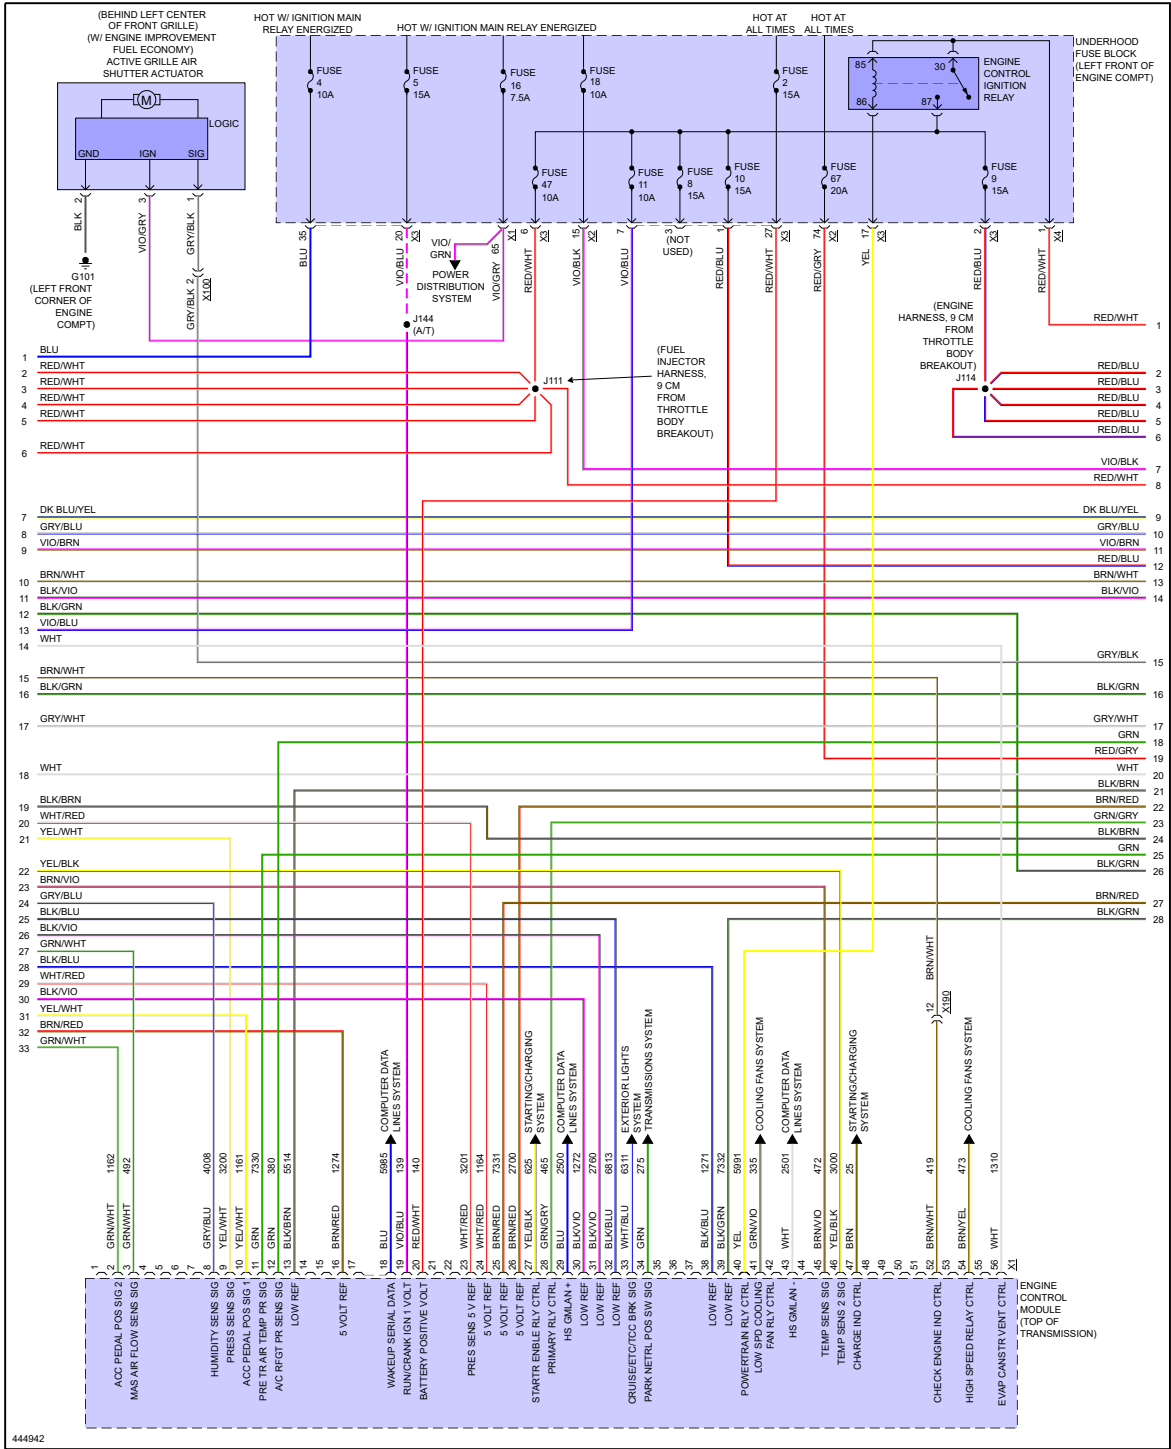

YMMS: 2014 Chevrolet Cruze LS
 Engine: 1.8L Eng
 VIN:

Feb 6, 2022
 License:
 Odometer:

ENGINE PERFORMANCE > 1.4L VIN B

Fig 1: 1.4L VIN B, Engine Performance Circuit (1 of 6)

Fig 2: 1.4L VIN B, Engine Performance Circuit (2 of 6)

Fig 3: 1.4L VIN B, Engine Performance Circuit (3 of 6)

Fig 4: 1.4L VIN B, Engine Performance Circuit (4 of 6)

Fig 5: 1.4L VIN B, Engine Performance Circuit (5 of 6)

Fig 6: 1.4L VIN B, Engine Performance Circuit (6 of 6)