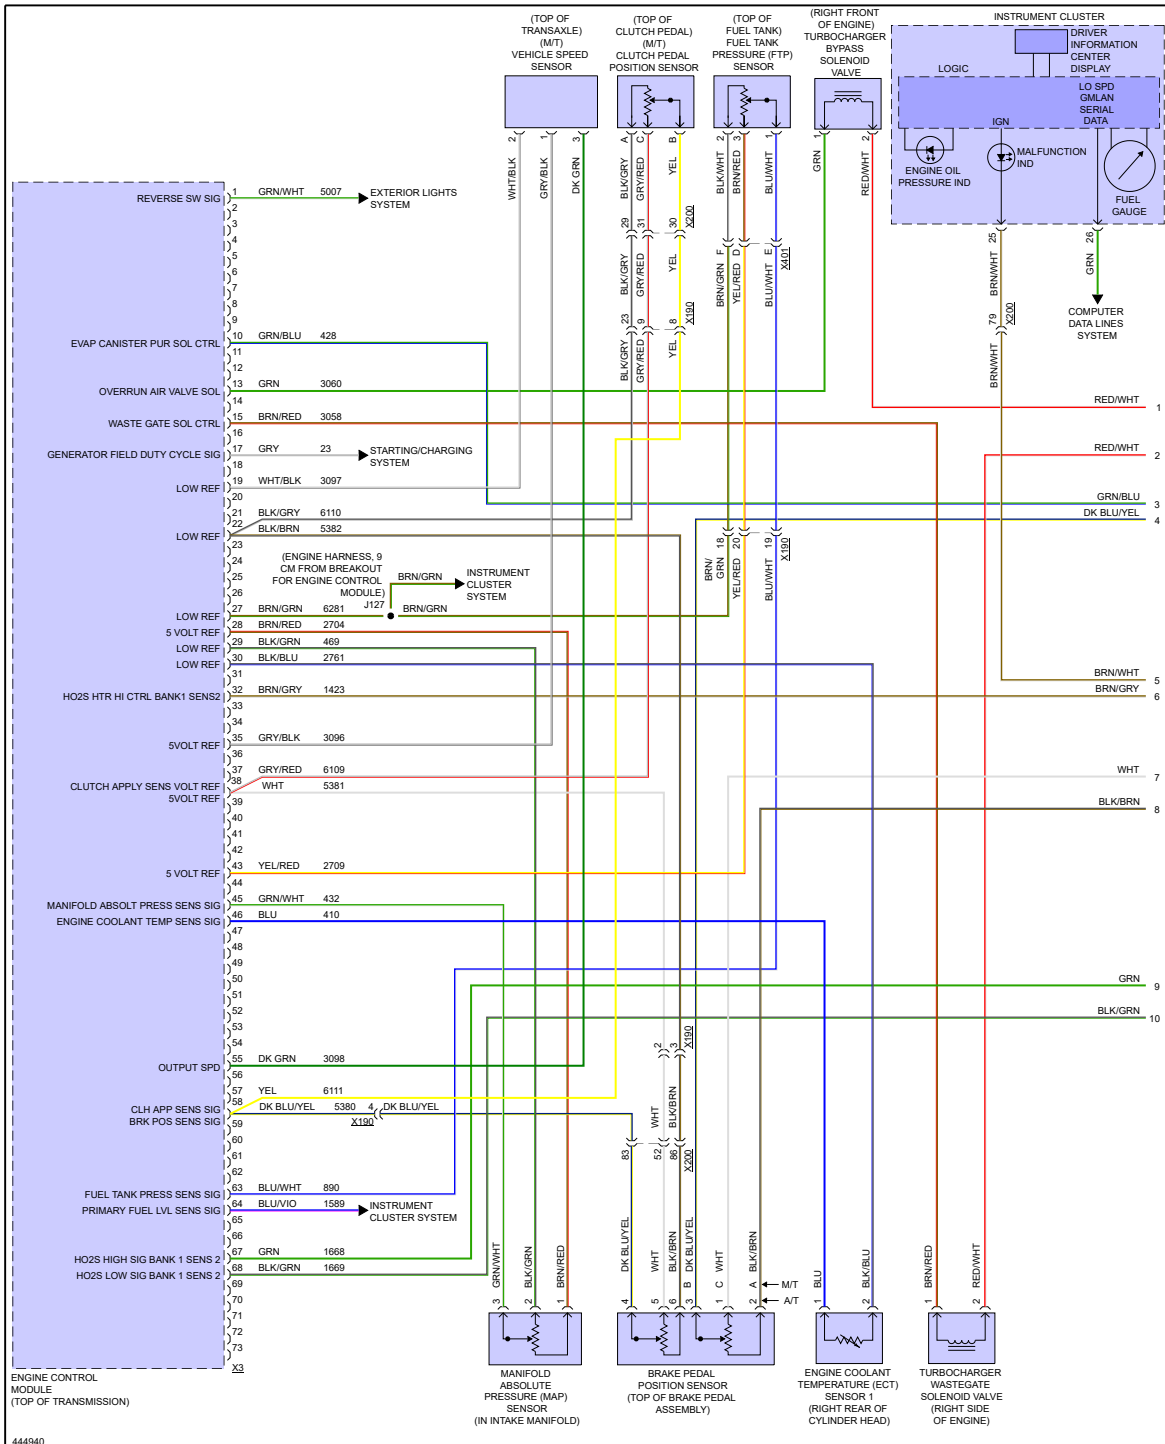

YMMS: 2014 Chevrolet Cruze LS
 Engine: 1.8L Eng
 VIN:

Feb 6, 2022
 License:
 Odometer:

ENGINE PERFORMANCE > 1.4L VIN B

Fig 1: 1.4L VIN B, Engine Performance Circuit (1 of 6)

Fig 2: 1.4L VIN B, Engine Performance Circuit (2 of 6)

Fig 3: 1.4L VIN B, Engine Performance Circuit (3 of 6)

Fig 4: 1.4L VIN B, Engine Performance Circuit (4 of 6)

Fig 5: 1.4L VIN B, Engine Performance Circuit (5 of 6)

Fig 6: 1.4L VIN B, Engine Performance Circuit (6 of 6)