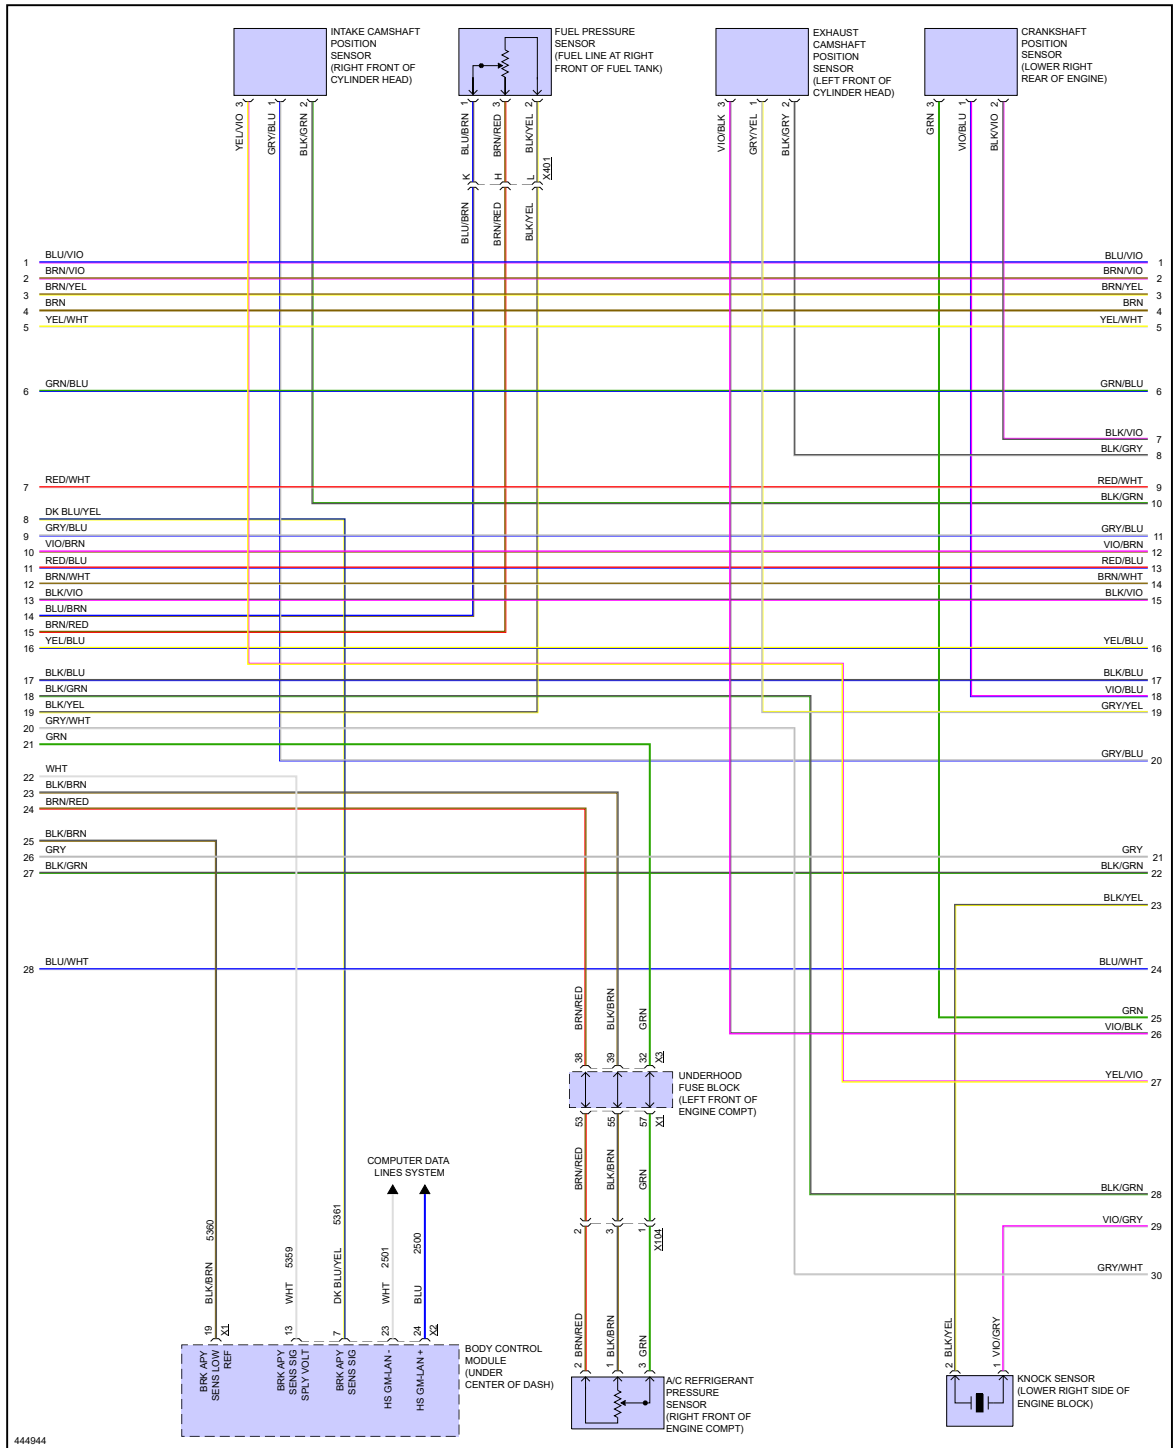

YMMS: 2014 Chevrolet Cruze LS
 Engine: 1.8L Eng
 VIN:

Feb 6, 2022
 License:
 Odometer:

ENGINE PERFORMANCE > 1.4L VIN B

Fig 1: 1.4L VIN B, Engine Performance Circuit (1 of 6)

Fig 2: 1.4L VIN B, Engine Performance Circuit (2 of 6)

Fig 3: 1.4L VIN B, Engine Performance Circuit (3 of 6)

Fig 4: 1.4L VIN B, Engine Performance Circuit (4 of 6)

Fig 5: 1.4L VIN B, Engine Performance Circuit (5 of 6)

Fig 6: 1.4L VIN B, Engine Performance Circuit (6 of 6)