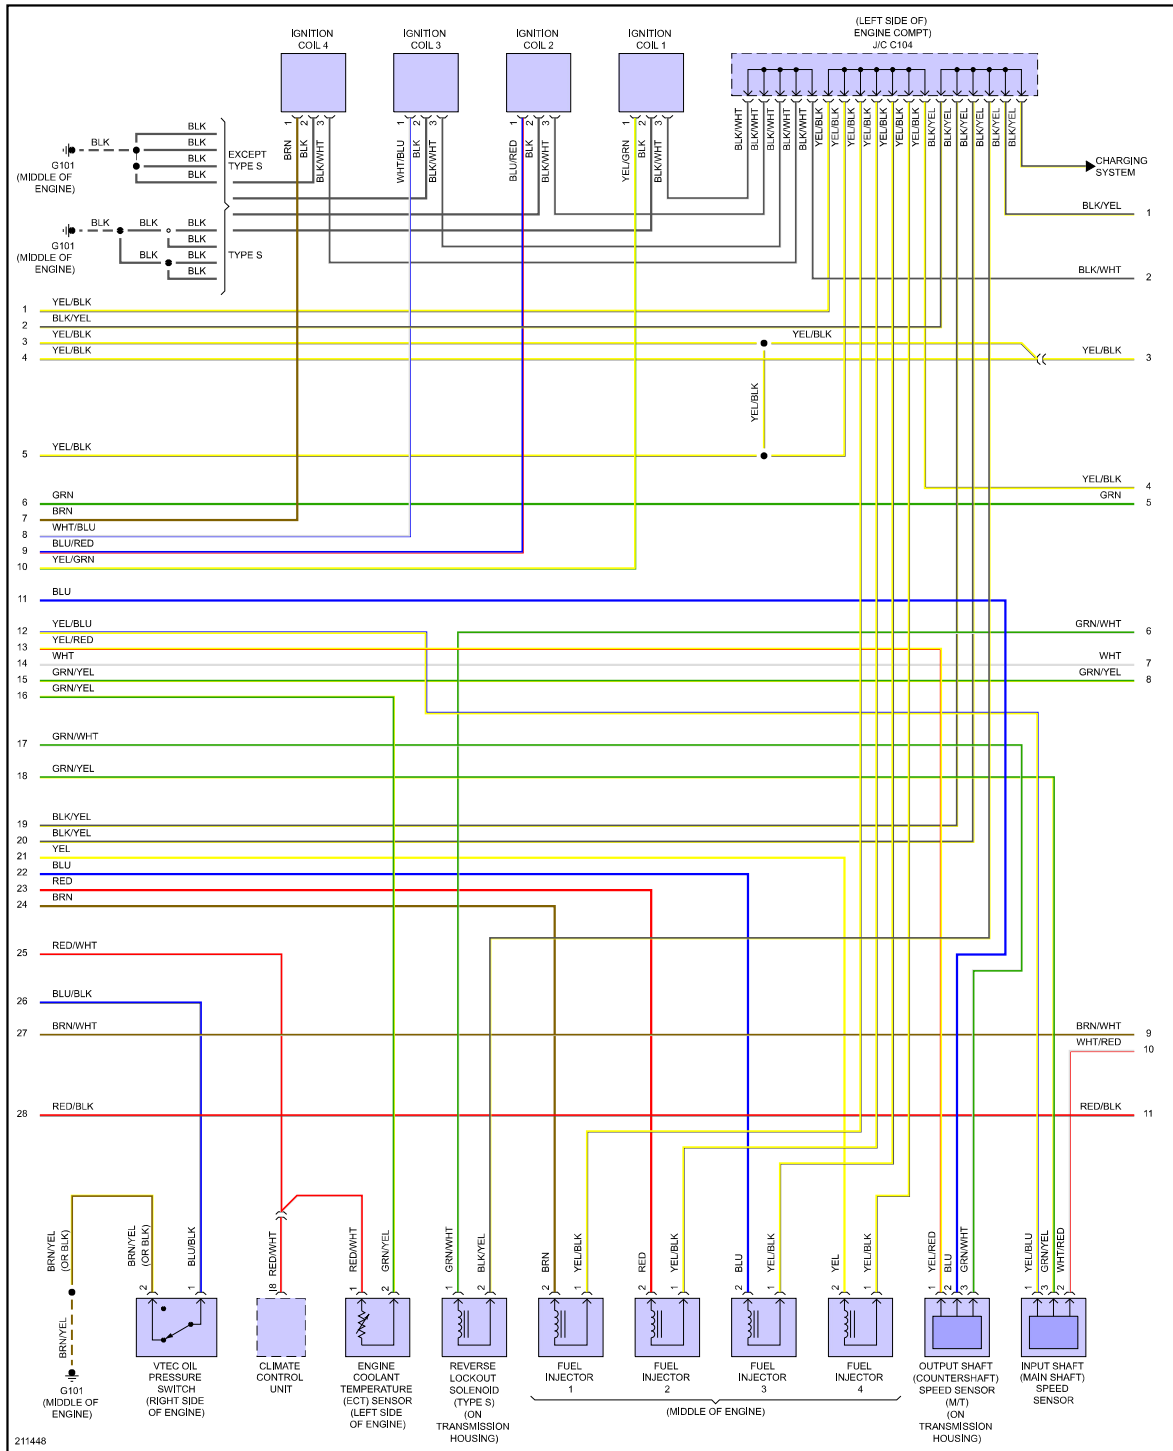

PRODEMAND

YMMS: 2006 Acura RSX Base
Engine: 2.0L Eng
VIN:

Mar 4, 2023
License:
Odometer:

ENGINE PERFORMANCE > 2.0L

Fig 1: 2.0L, Engine Performance Circuit (1 of 6)

Fig 2: 2.0L, Engine Performance Circuit (2 of 6)

Fig 3: 2.0L, Engine Performance Circuit (3 of 6)

Fig 4: 2.0L, Engine Performance Circuit (4 of 6)

Fig 5: 2.0L, Engine Performance Circuit (5 of 6)

Fig 6: 2.0L, Engine Performance Circuit (6 of 6)

211452