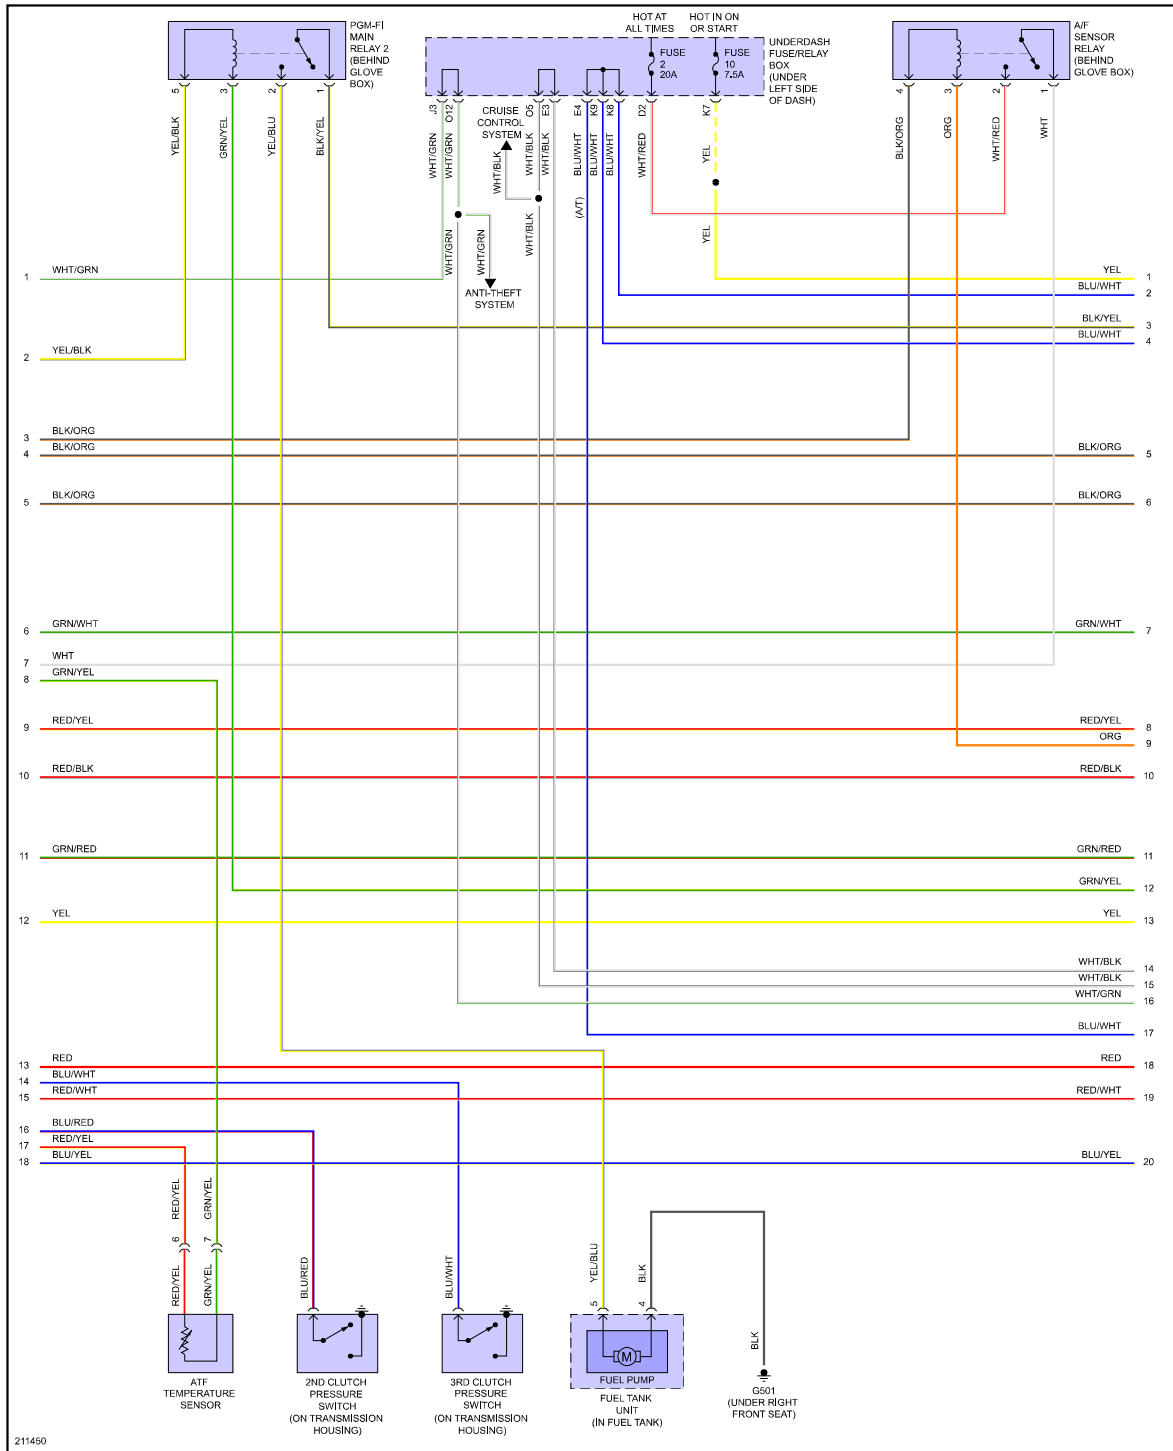

PRODEMAND

YMMS: 2006 Acura RSX Base
Engine: 2.0L Eng
VIN:

Mar 4, 2023
License:
Odometer:

ENGINE PERFORMANCE > 2.0L

Fig 1: 2.0L, Engine Performance Circuit (1 of 6)

Fig 2: 2.0L, Engine Performance Circuit (2 of 6)

Fig 3: 2.0L, Engine Performance Circuit (3 of 6)

Fig 4: 2.0L, Engine Performance Circuit (4 of 6)

Fig 5: 2.0L, Engine Performance Circuit (5 of 6)

Fig 6: 2.0L, Engine Performance Circuit (6 of 6)

211452