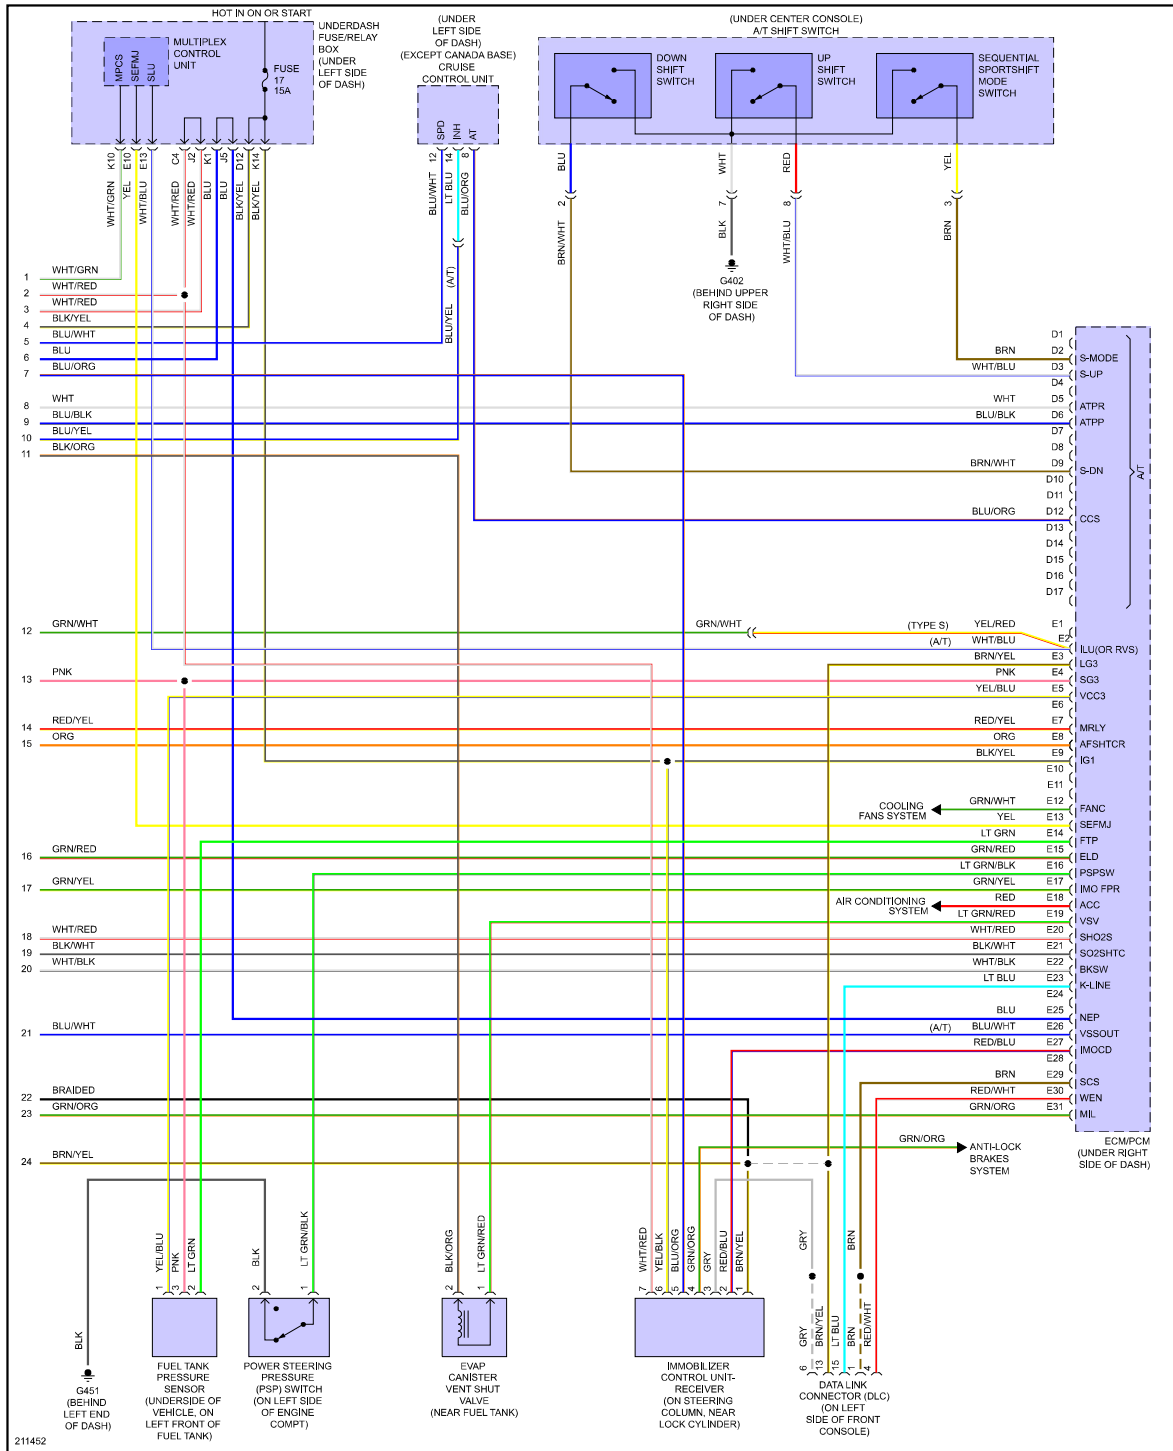

PRODEMAND

YMMS: 2006 Acura RSX Base
Engine: 2.0L Eng
VIN:

Mar 4, 2023
License:
Odometer:

ENGINE PERFORMANCE > 2.0L

Fig 1: 2.0L, Engine Performance Circuit (1 of 6)

Fig 2: 2.0L, Engine Performance Circuit (2 of 6)

Fig 3: 2.0L, Engine Performance Circuit (3 of 6)

Fig 4: 2.0L, Engine Performance Circuit (4 of 6)

Fig 5: 2.0L, Engine Performance Circuit (5 of 6)

Fig 6: 2.0L, Engine Performance Circuit (6 of 6)

211452