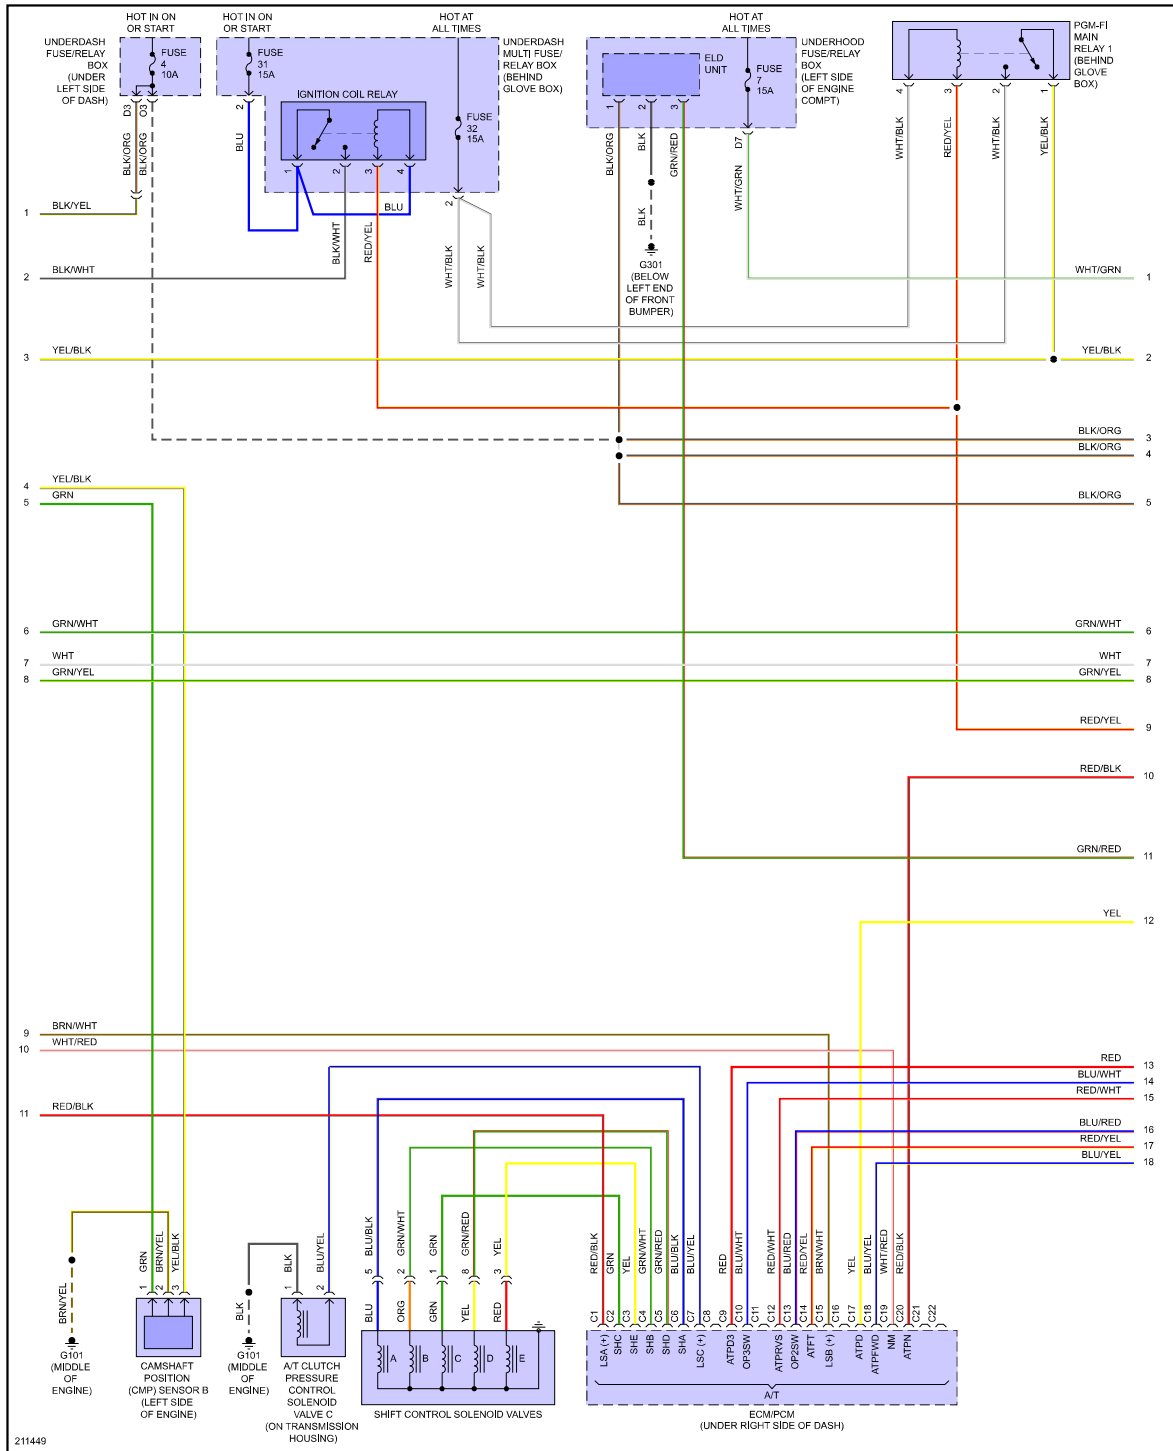

PRODEMAND

YMMS: 2006 Acura RSX Base
Engine: 2.0L Eng
VIN:

Mar 4, 2023
License:
Odometer:

ENGINE PERFORMANCE > 2.0L

Fig 1: 2.0L, Engine Performance Circuit (1 of 6)

Fig 2: 2.0L, Engine Performance Circuit (2 of 6)

Fig 3: 2.0L, Engine Performance Circuit (3 of 6)

Fig 4: 2.0L, Engine Performance Circuit (4 of 6)

Fig 5: 2.0L, Engine Performance Circuit (5 of 6)

Fig 6: 2.0L, Engine Performance Circuit (6 of 6)

211452