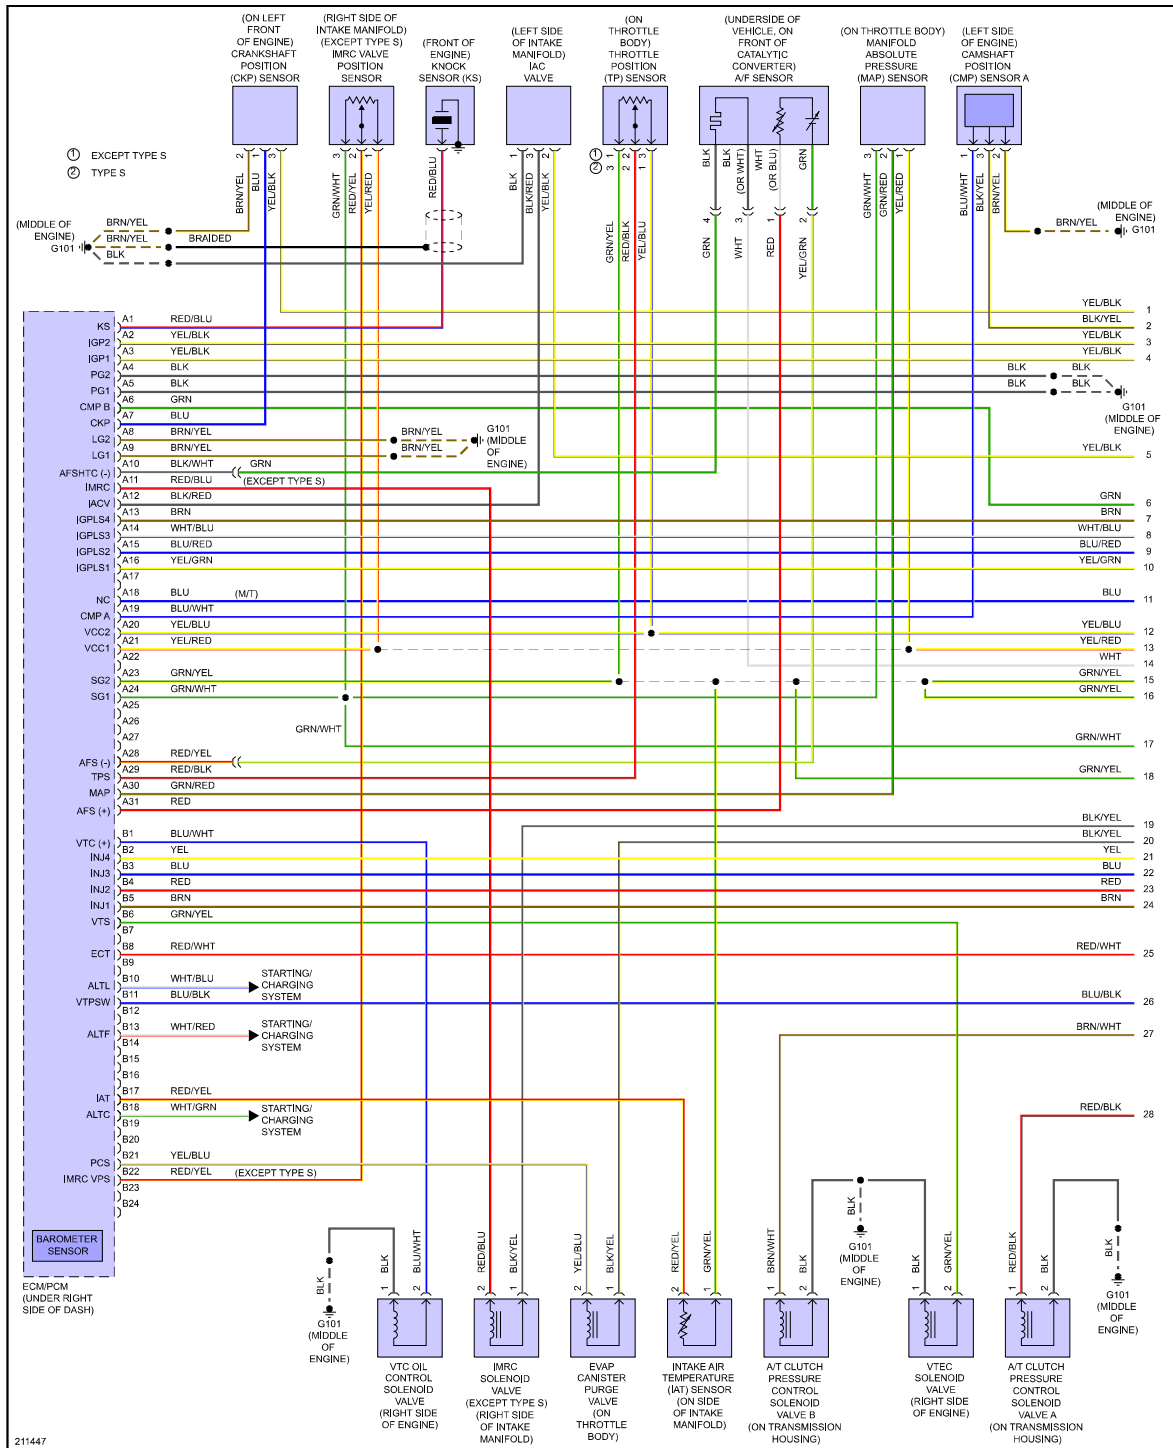

PRODEMAND

YMMS: 2006 Acura RSX Base
Engine: 2.0L Eng
VIN:

Mar 4, 2023
License:
Odometer:

ENGINE PERFORMANCE > 2.0L

Fig 1: 2.0L, Engine Performance Circuit (1 of 6)

Fig 2: 2.0L, Engine Performance Circuit (2 of 6)

Fig 3: 2.0L, Engine Performance Circuit (3 of 6)

Fig 4: 2.0L, Engine Performance Circuit (4 of 6)

Fig 5: 2.0L, Engine Performance Circuit (5 of 6)

Fig 6: 2.0L, Engine Performance Circuit (6 of 6)

211452