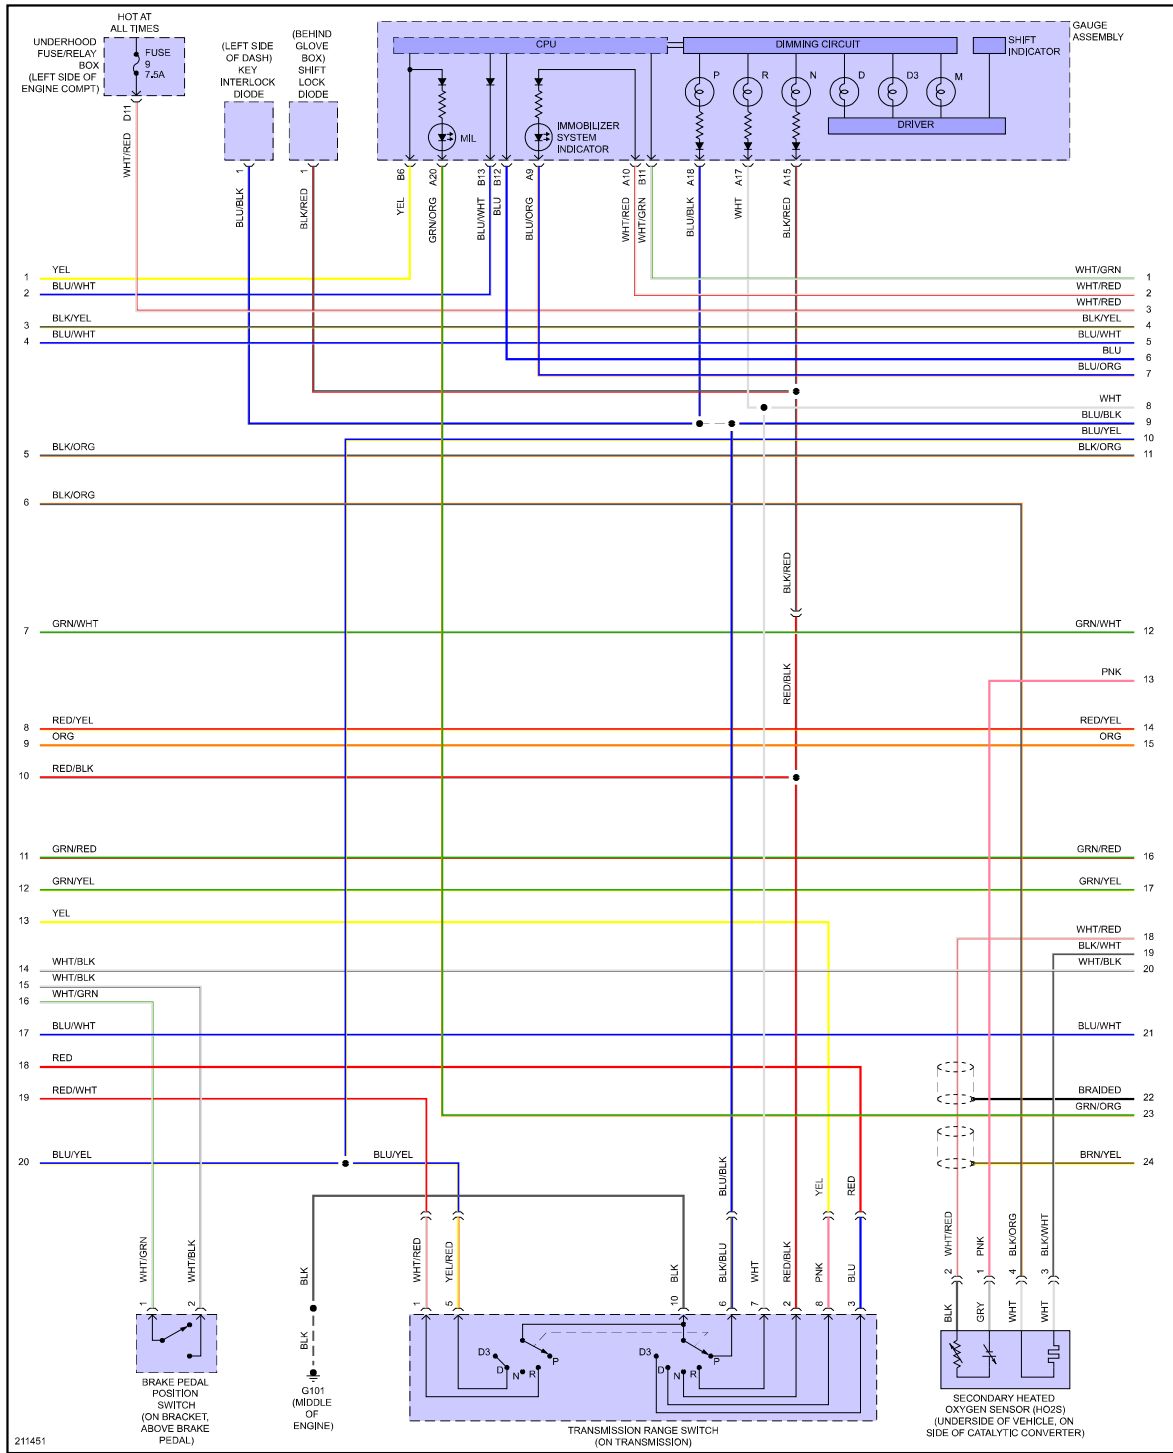

PRODEMAND

YMMS: 2006 Acura RSX Base
Engine: 2.0L Eng
VIN:

Mar 4, 2023
License:
Odometer:

ENGINE PERFORMANCE > 2.0L

Fig 1: 2.0L, Engine Performance Circuit (1 of 6)

Fig 2: 2.0L, Engine Performance Circuit (2 of 6)

Fig 3: 2.0L, Engine Performance Circuit (3 of 6)

Fig 4: 2.0L, Engine Performance Circuit (4 of 6)

Fig 5: 2.0L, Engine Performance Circuit (5 of 6)

Fig 6: 2.0L, Engine Performance Circuit (6 of 6)

211452