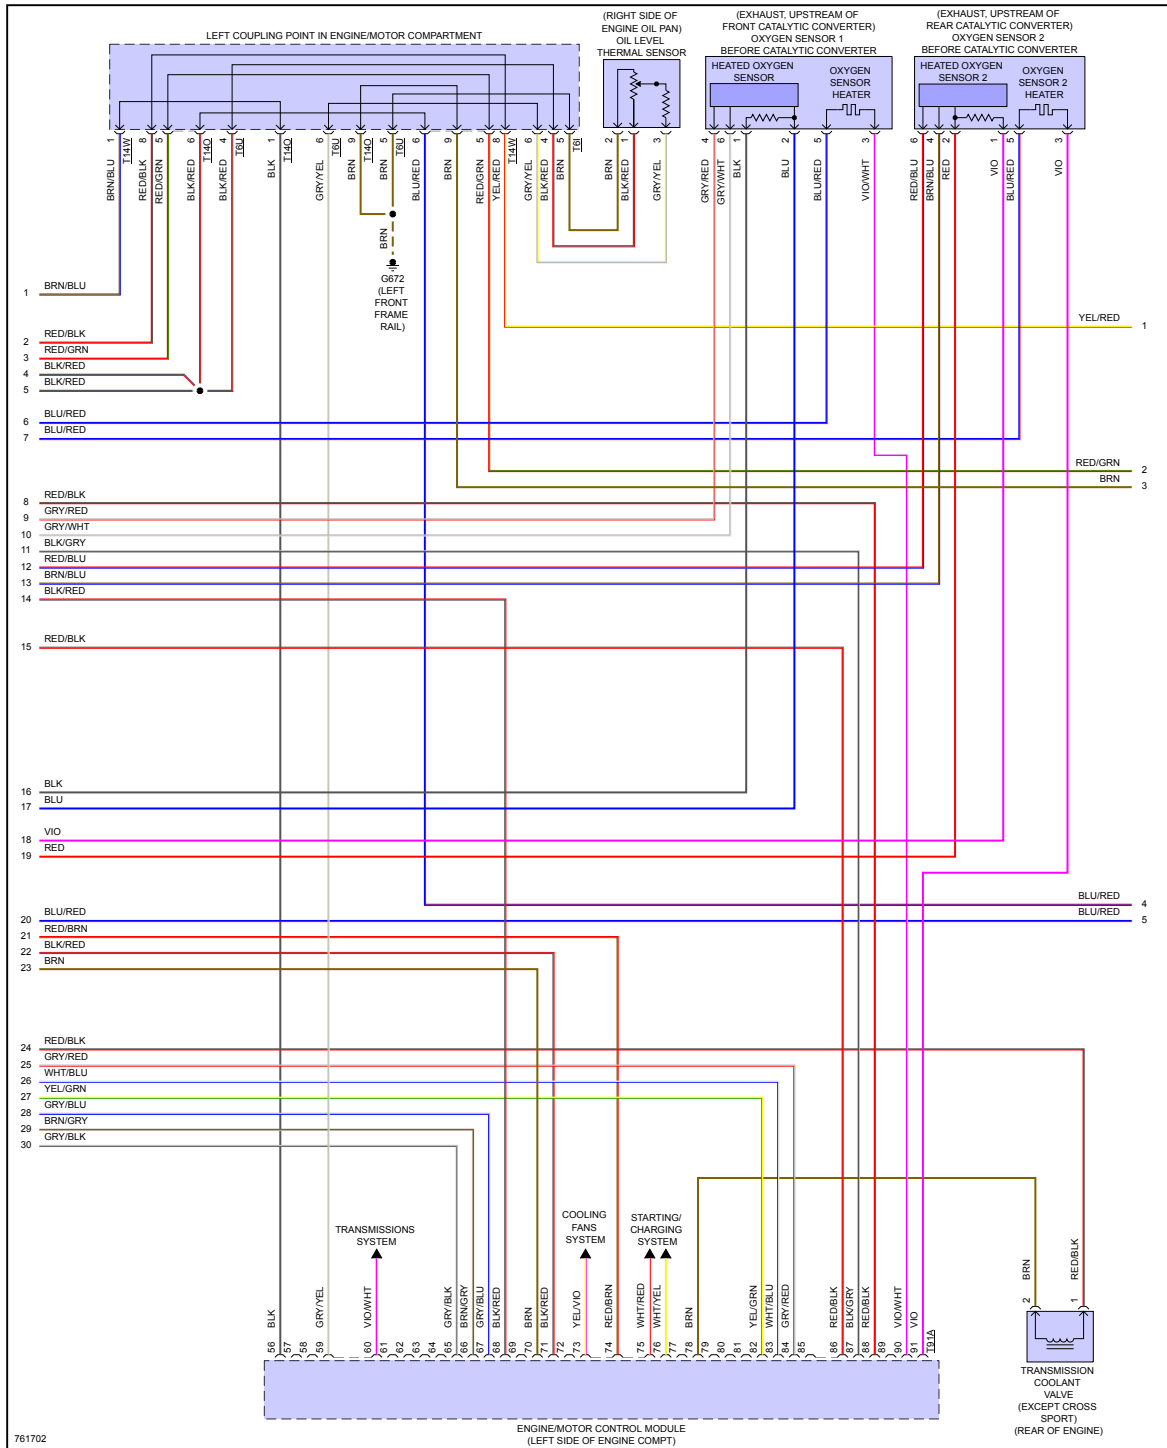

Fig 3: 3.6L, Engine Performance Circuit (3 of 7)

761701

Fig 4: 3.6L, Engine Performance Circuit (4 of 7)

Fig 5: 3.6L, Engine Performance Circuit (5 of 7)

Fig 6: 3.6L, Engine Performance Circuit (6 of 7)

Fig 7: 3.6L, Engine Performance Circuit (7 of 7)