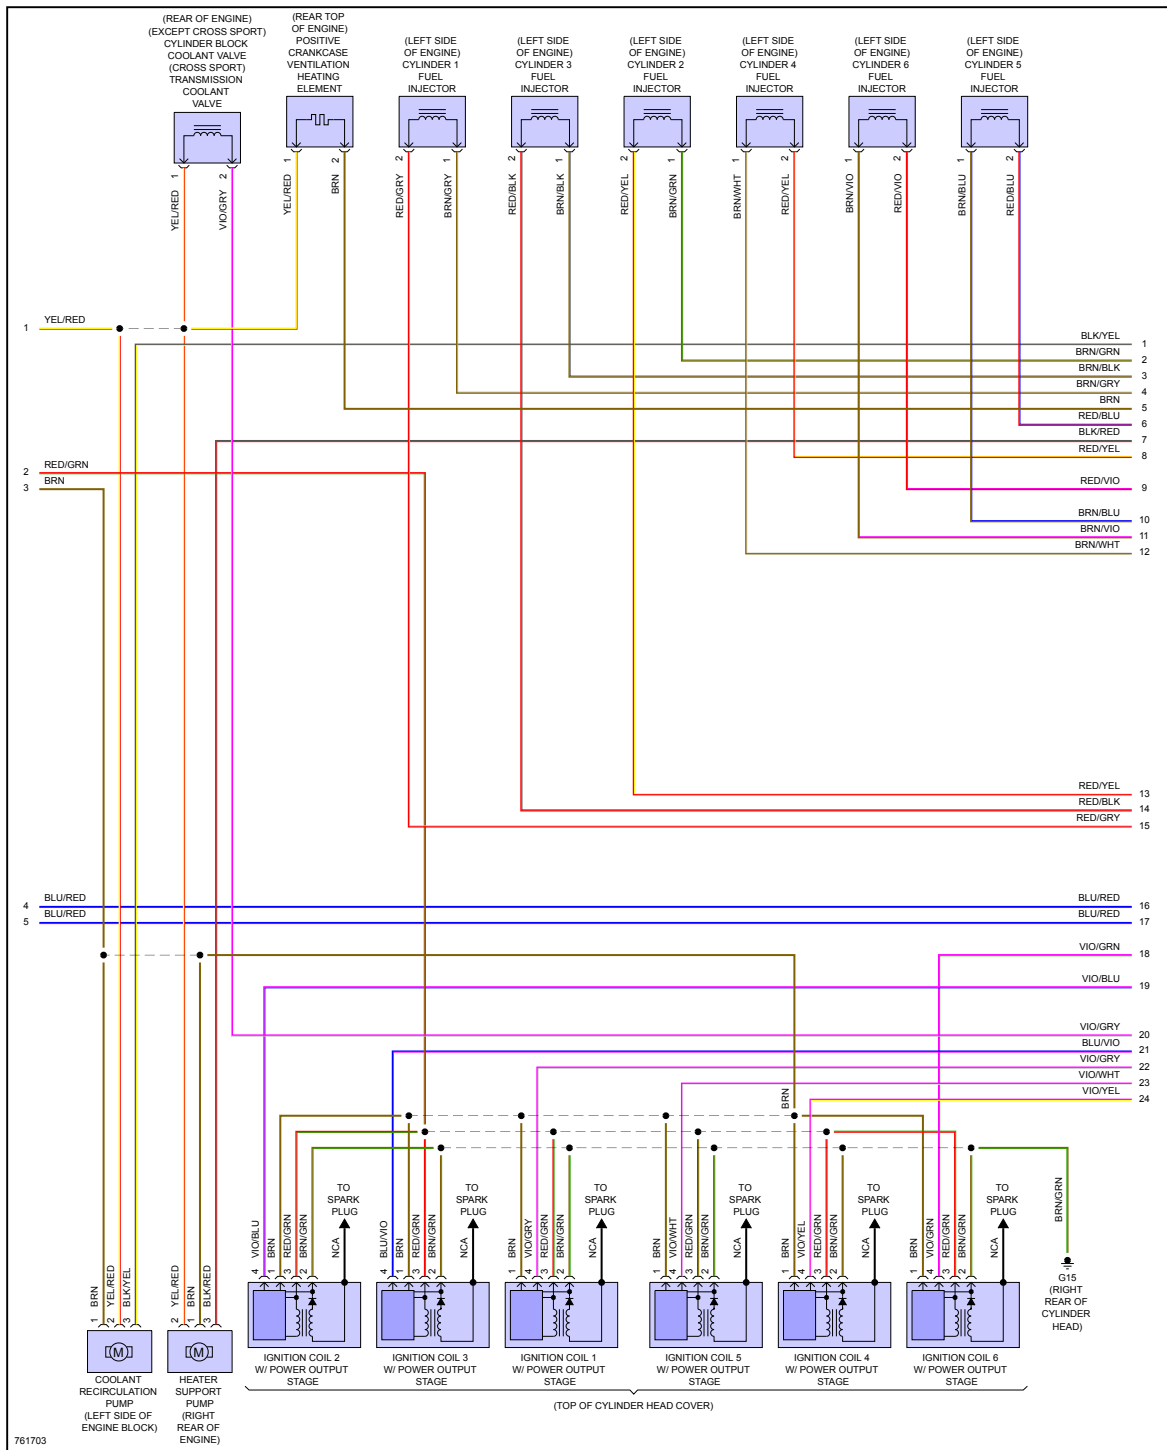

Fig 3: 3.6L, Engine Performance Circuit (3 of 7)

761701

Fig 4: 3.6L, Engine Performance Circuit (4 of 7)

Fig 5: 3.6L, Engine Performance Circuit (5 of 7)

Fig 6: 3.6L, Engine Performance Circuit (6 of 7)

Fig 7: 3.6L, Engine Performance Circuit (7 of 7)