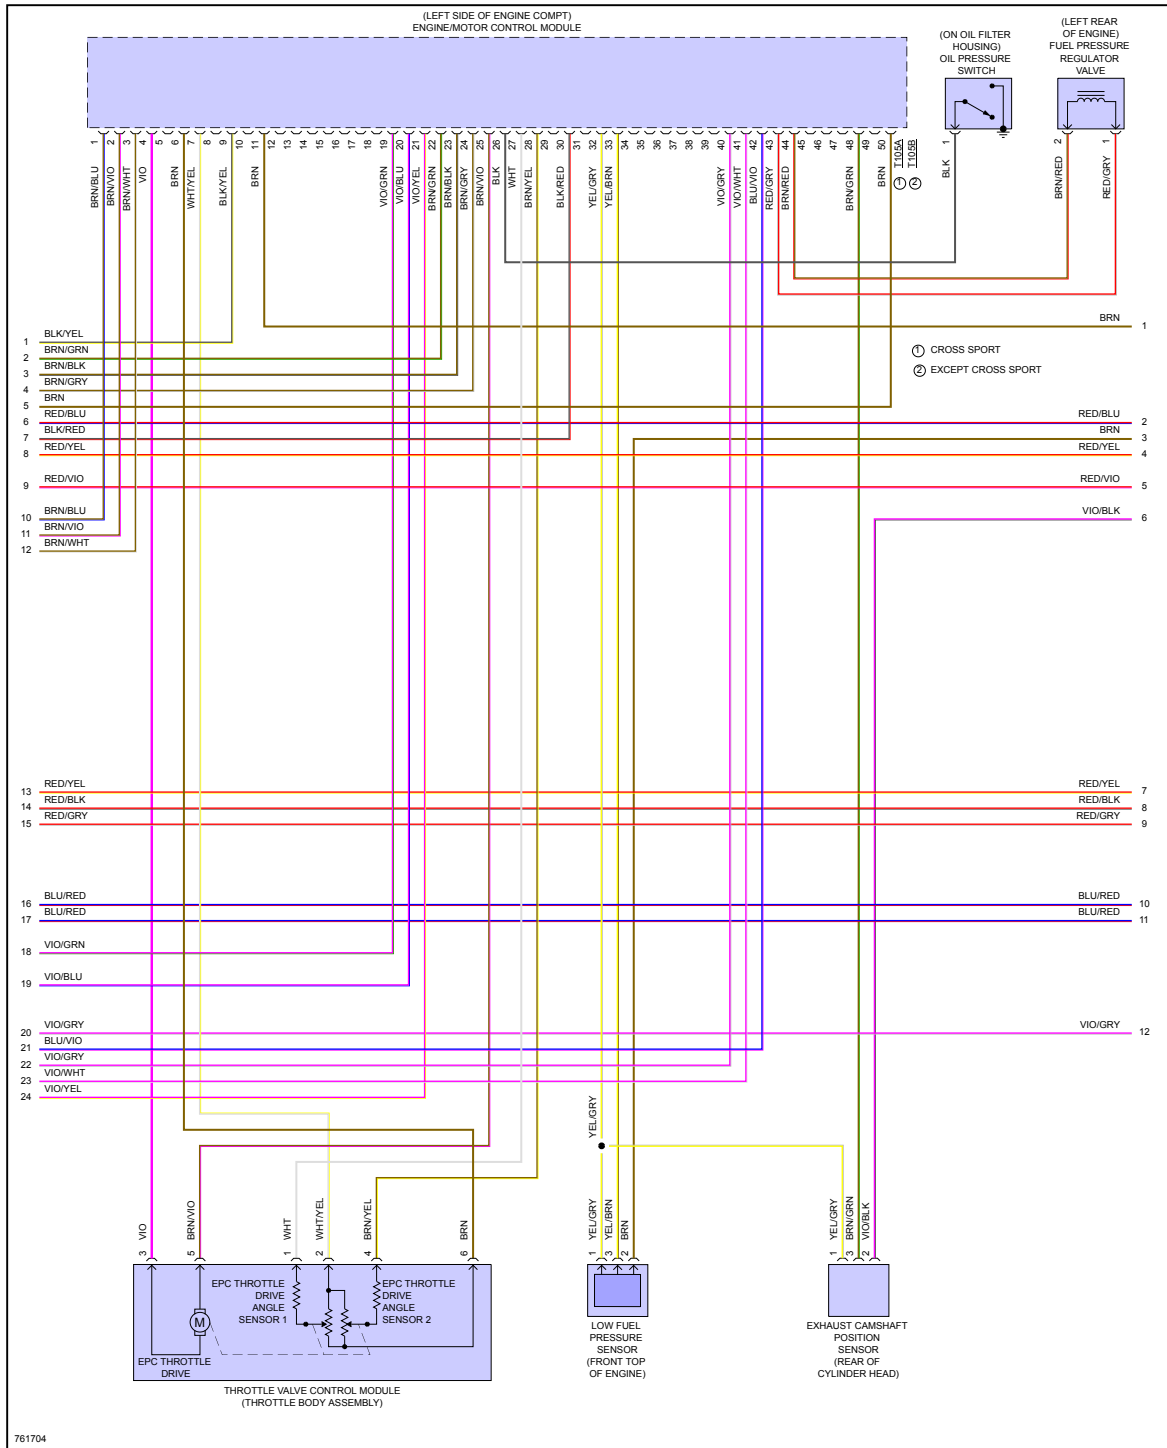

Fig 3: 3.6L, Engine Performance Circuit (3 of 7)

761701

Fig 4: 3.6L, Engine Performance Circuit (4 of 7)

Fig 5: 3.6L, Engine Performance Circuit (5 of 7)

Fig 6: 3.6L, Engine Performance Circuit (6 of 7)

Fig 7: 3.6L, Engine Performance Circuit (7 of 7)