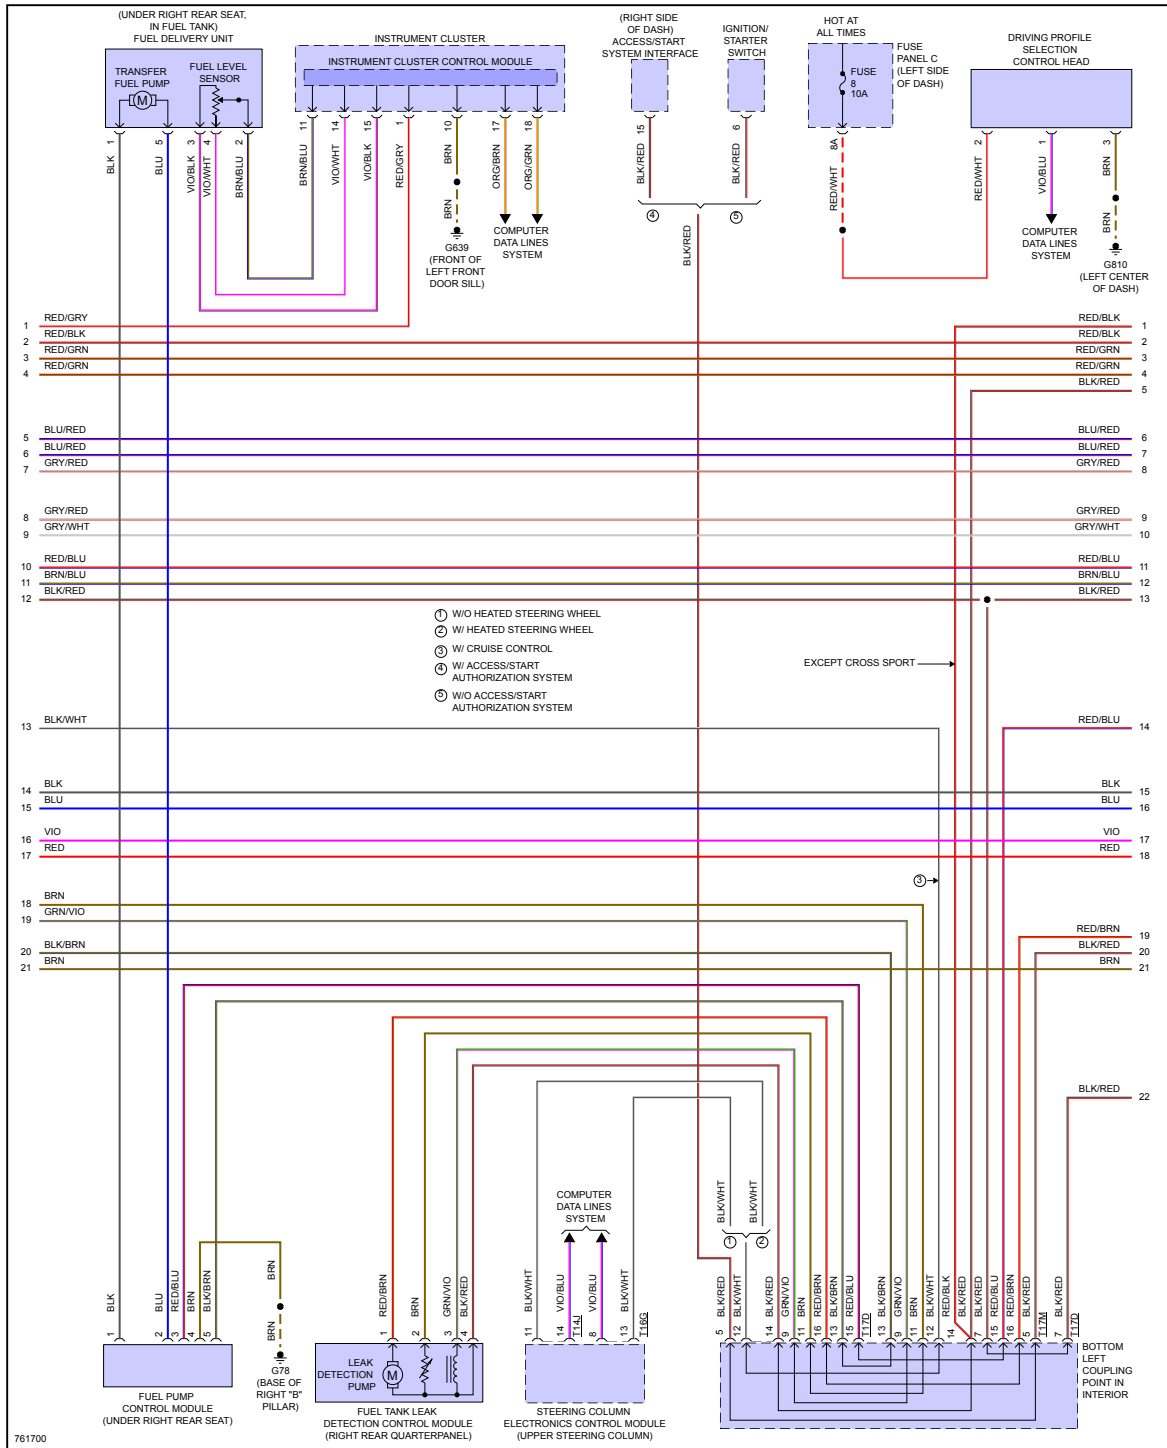

PRODEMAND

YMMS: 2021 Volkswagen Atlas SEL Premium
Engine: 2.0L Eng
VIN:

Nov 14, 2022
License:
Odometer:

ENGINE PERFORMANCE > 3.6L

Fig 1: 3.6L, Engine Performance Circuit (1 of 7)

Fig 2: 3.6L, Engine Performance Circuit (2 of 7)

Fig 3: 3.6L, Engine Performance Circuit (3 of 7)

761701

Fig 4: 3.6L, Engine Performance Circuit (4 of 7)

Fig 5: 3.6L, Engine Performance Circuit (5 of 7)

Fig 6: 3.6L, Engine Performance Circuit (6 of 7)

Fig 7: 3.6L, Engine Performance Circuit (7 of 7)