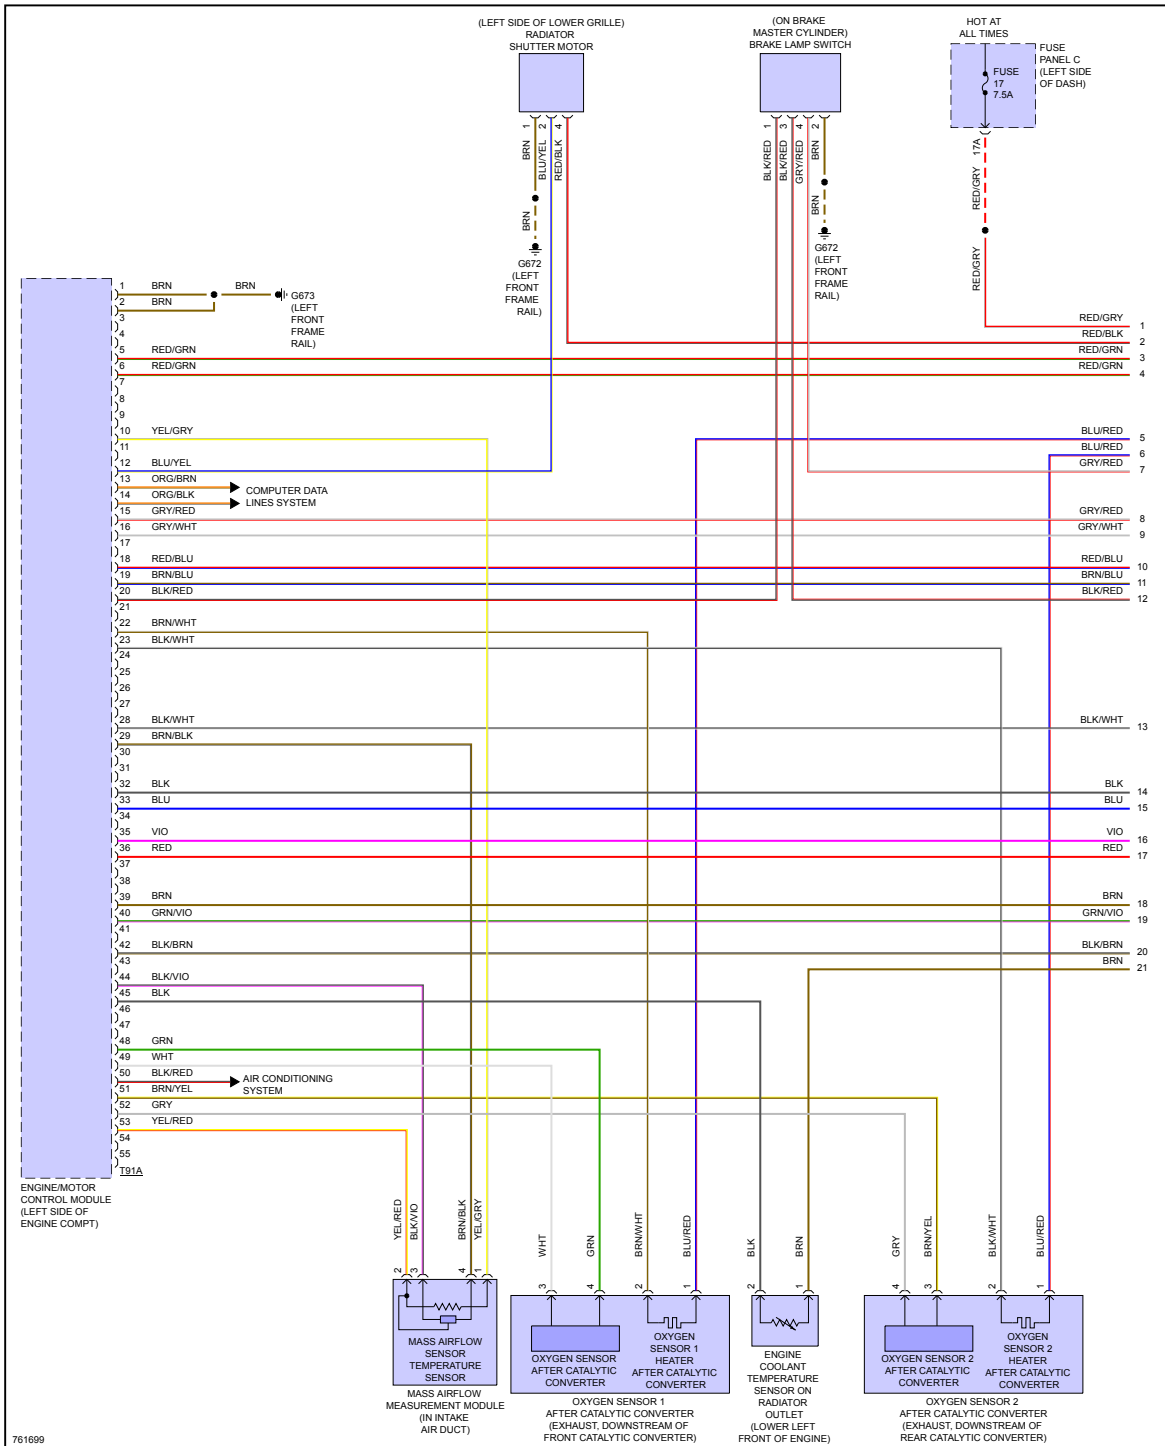

PRODEMAND

YMMS: 2021 Volkswagen Atlas SEL Premium
Engine: 2.0L Eng
VIN:

Nov 14, 2022
License:
Odometer:

ENGINE PERFORMANCE > 3.6L

Fig 1: 3.6L, Engine Performance Circuit (1 of 7)

Fig 2: 3.6L, Engine Performance Circuit (2 of 7)

Fig 3: 3.6L, Engine Performance Circuit (3 of 7)

761701

Fig 4: 3.6L, Engine Performance Circuit (4 of 7)

Fig 5: 3.6L, Engine Performance Circuit (5 of 7)

Fig 6: 3.6L, Engine Performance Circuit (6 of 7)

Fig 7: 3.6L, Engine Performance Circuit (7 of 7)