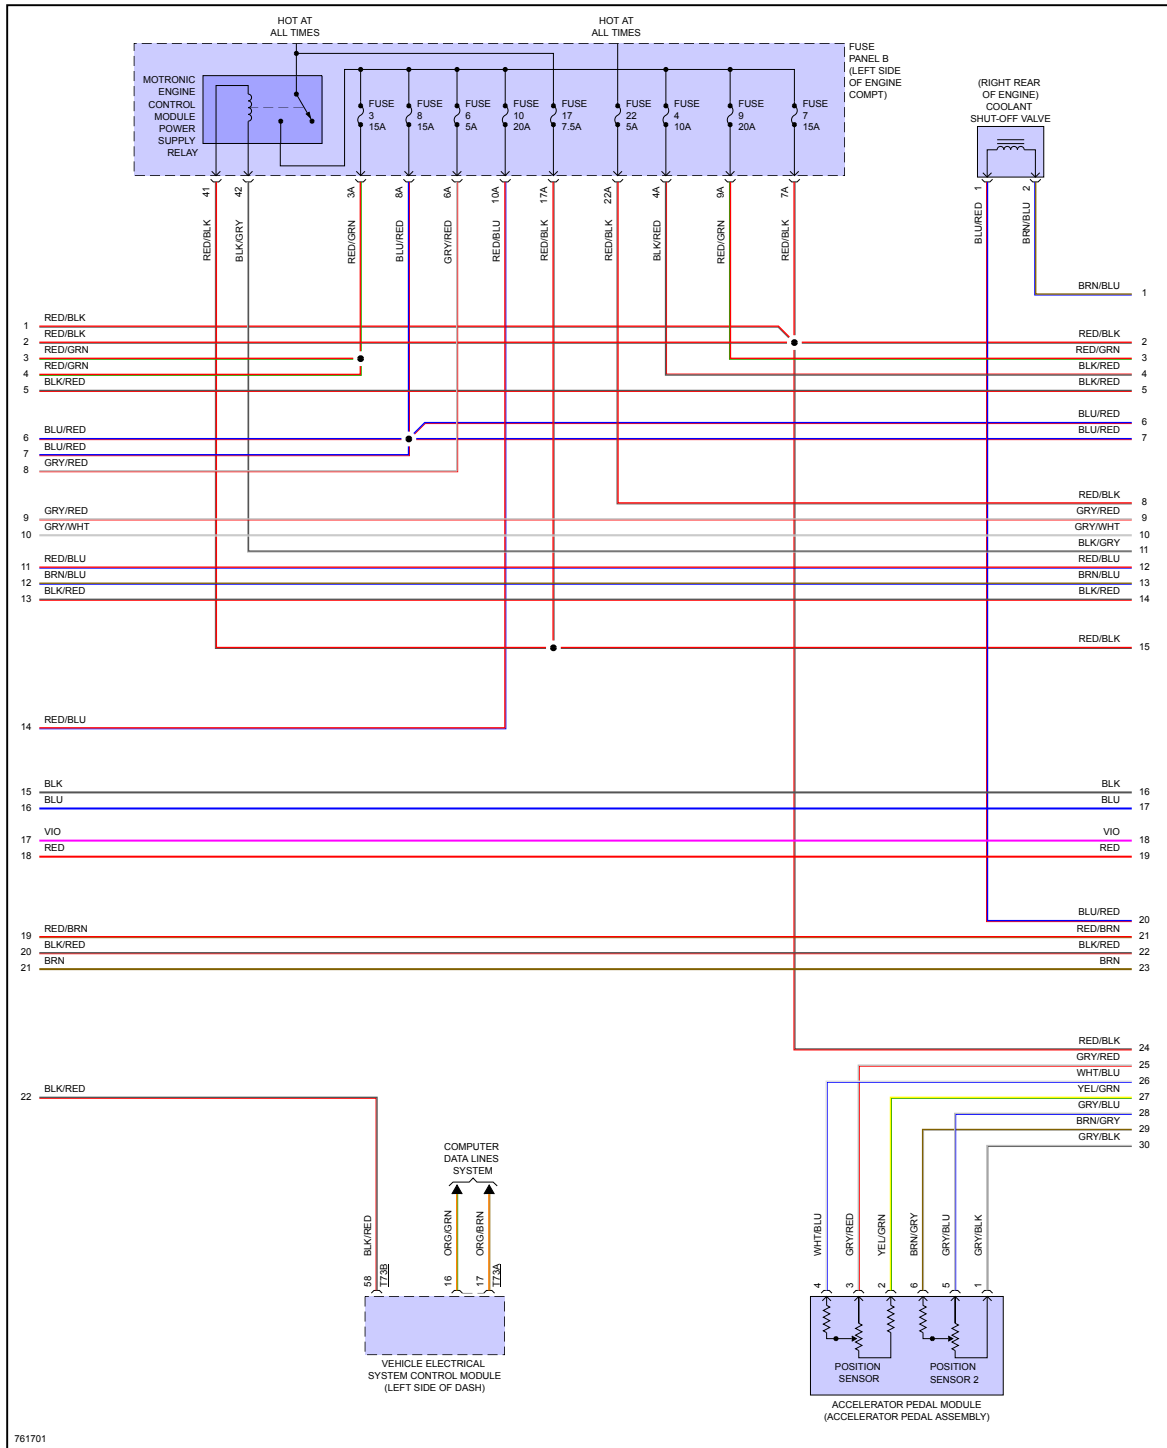

PRODEMAND

YMMS: 2021 Volkswagen Atlas SEL Premium
Engine: 2.0L Eng
VIN:

Nov 14, 2022
License:
Odometer:

ENGINE PERFORMANCE > 3.6L

Fig 1: 3.6L, Engine Performance Circuit (1 of 7)

Fig 2: 3.6L, Engine Performance Circuit (2 of 7)

Fig 3: 3.6L, Engine Performance Circuit (3 of 7)

761701

Fig 4: 3.6L, Engine Performance Circuit (4 of 7)

Fig 5: 3.6L, Engine Performance Circuit (5 of 7)

Fig 6: 3.6L, Engine Performance Circuit (6 of 7)

Fig 7: 3.6L, Engine Performance Circuit (7 of 7)