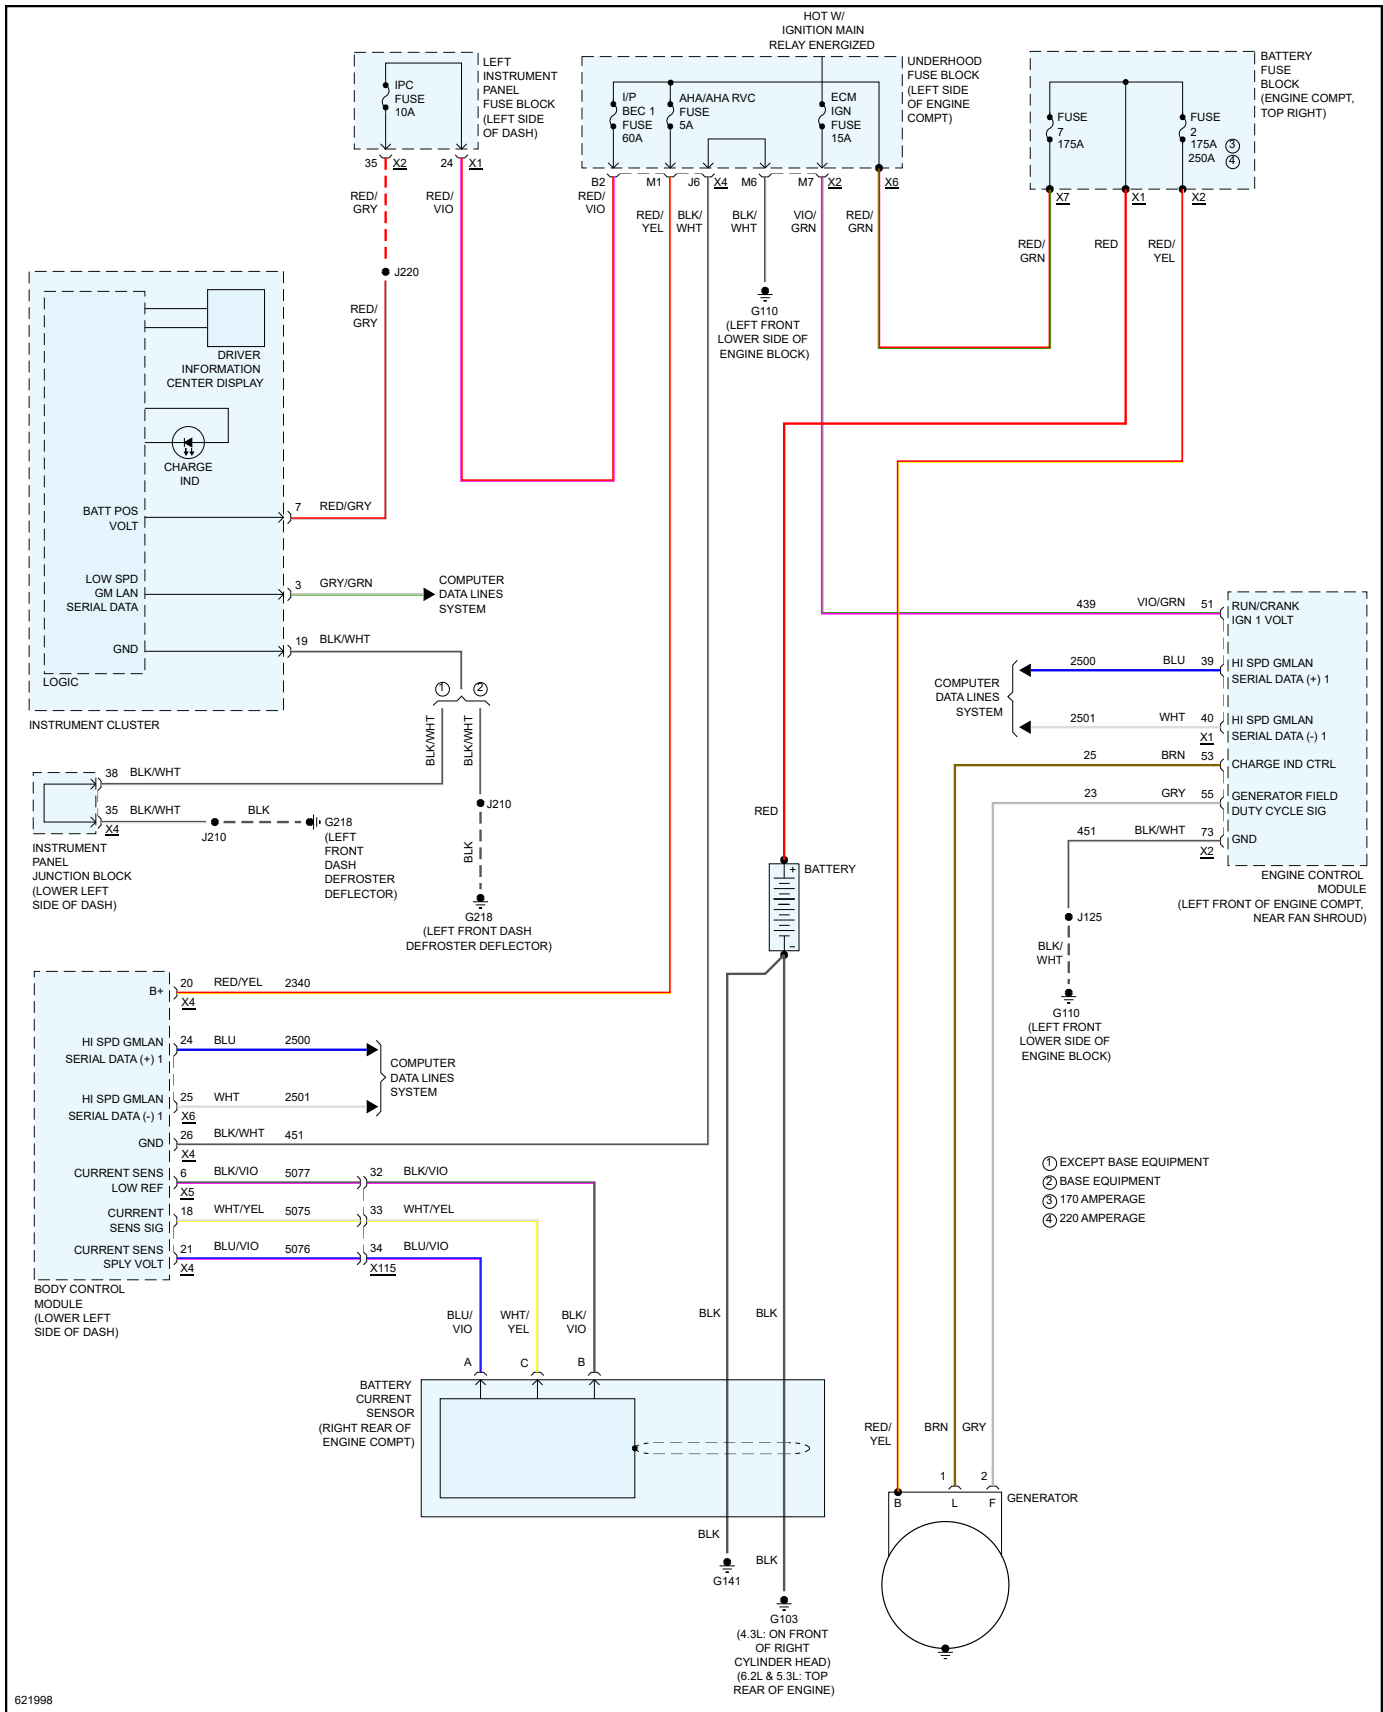

2018 GMC Truck Sierra 1500 4WD V8-5.3L

Vehicle > Starting and Charging > Diagrams > Electrical - Interactive Color (Non OE)

STARTING/CHARGING - CHARGING CIRCUIT

Starting/Charging - Charging Circuit

Page 1 of 1