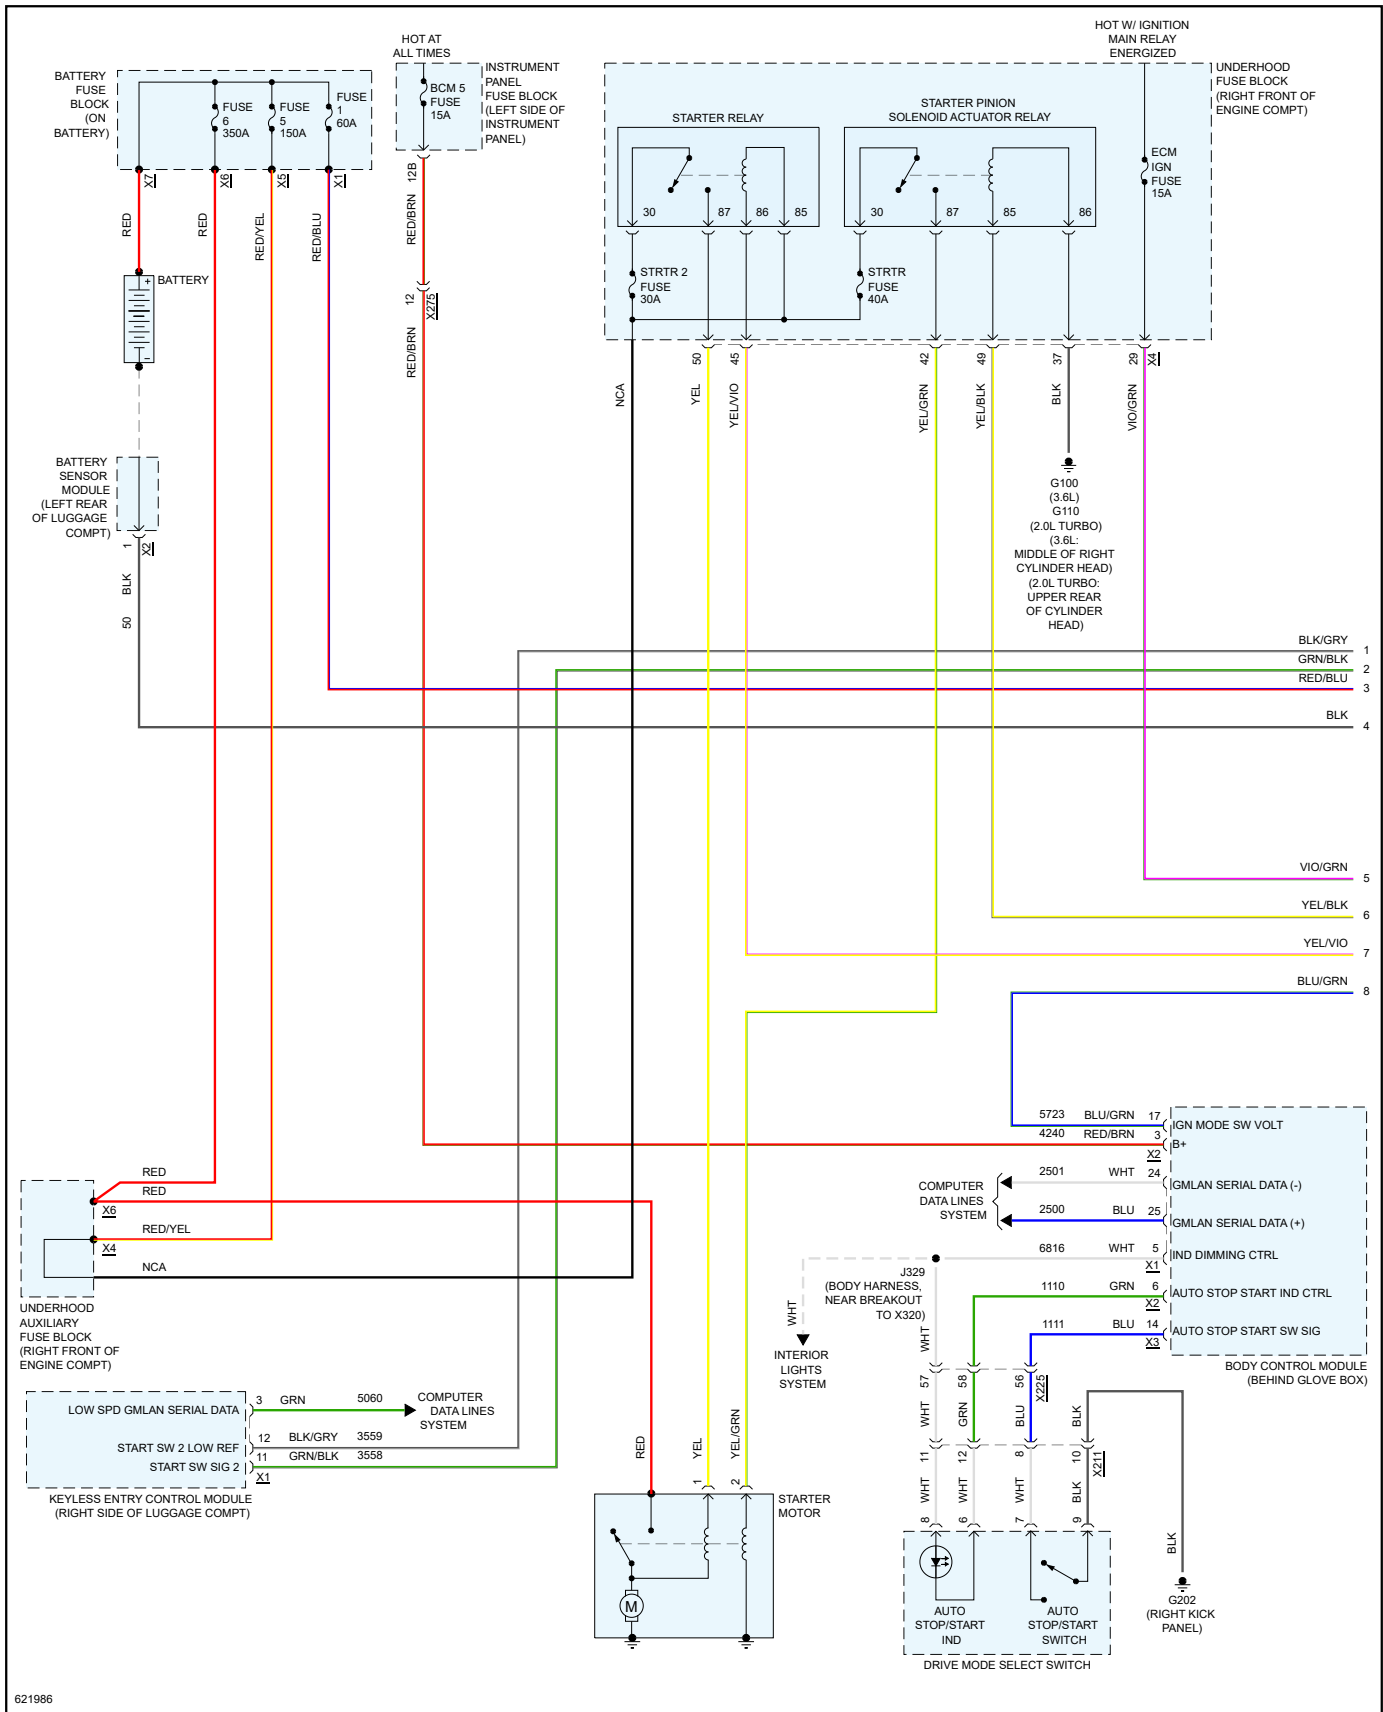

2018 Cadillac ATS Sedan RWD L4-2.0L Turbo

Vehicle > Starting and Charging > Diagrams > Electrical - Interactive Color (Non OE)

STARTING/CHARGING - STARTING CIRCUIT (A/T W/ START-STOP SYSTEM)

## Starting/Charging - Starting Circuit (A/T W/ Start-Stop System)

---

Page 1 of 2

621986

621987