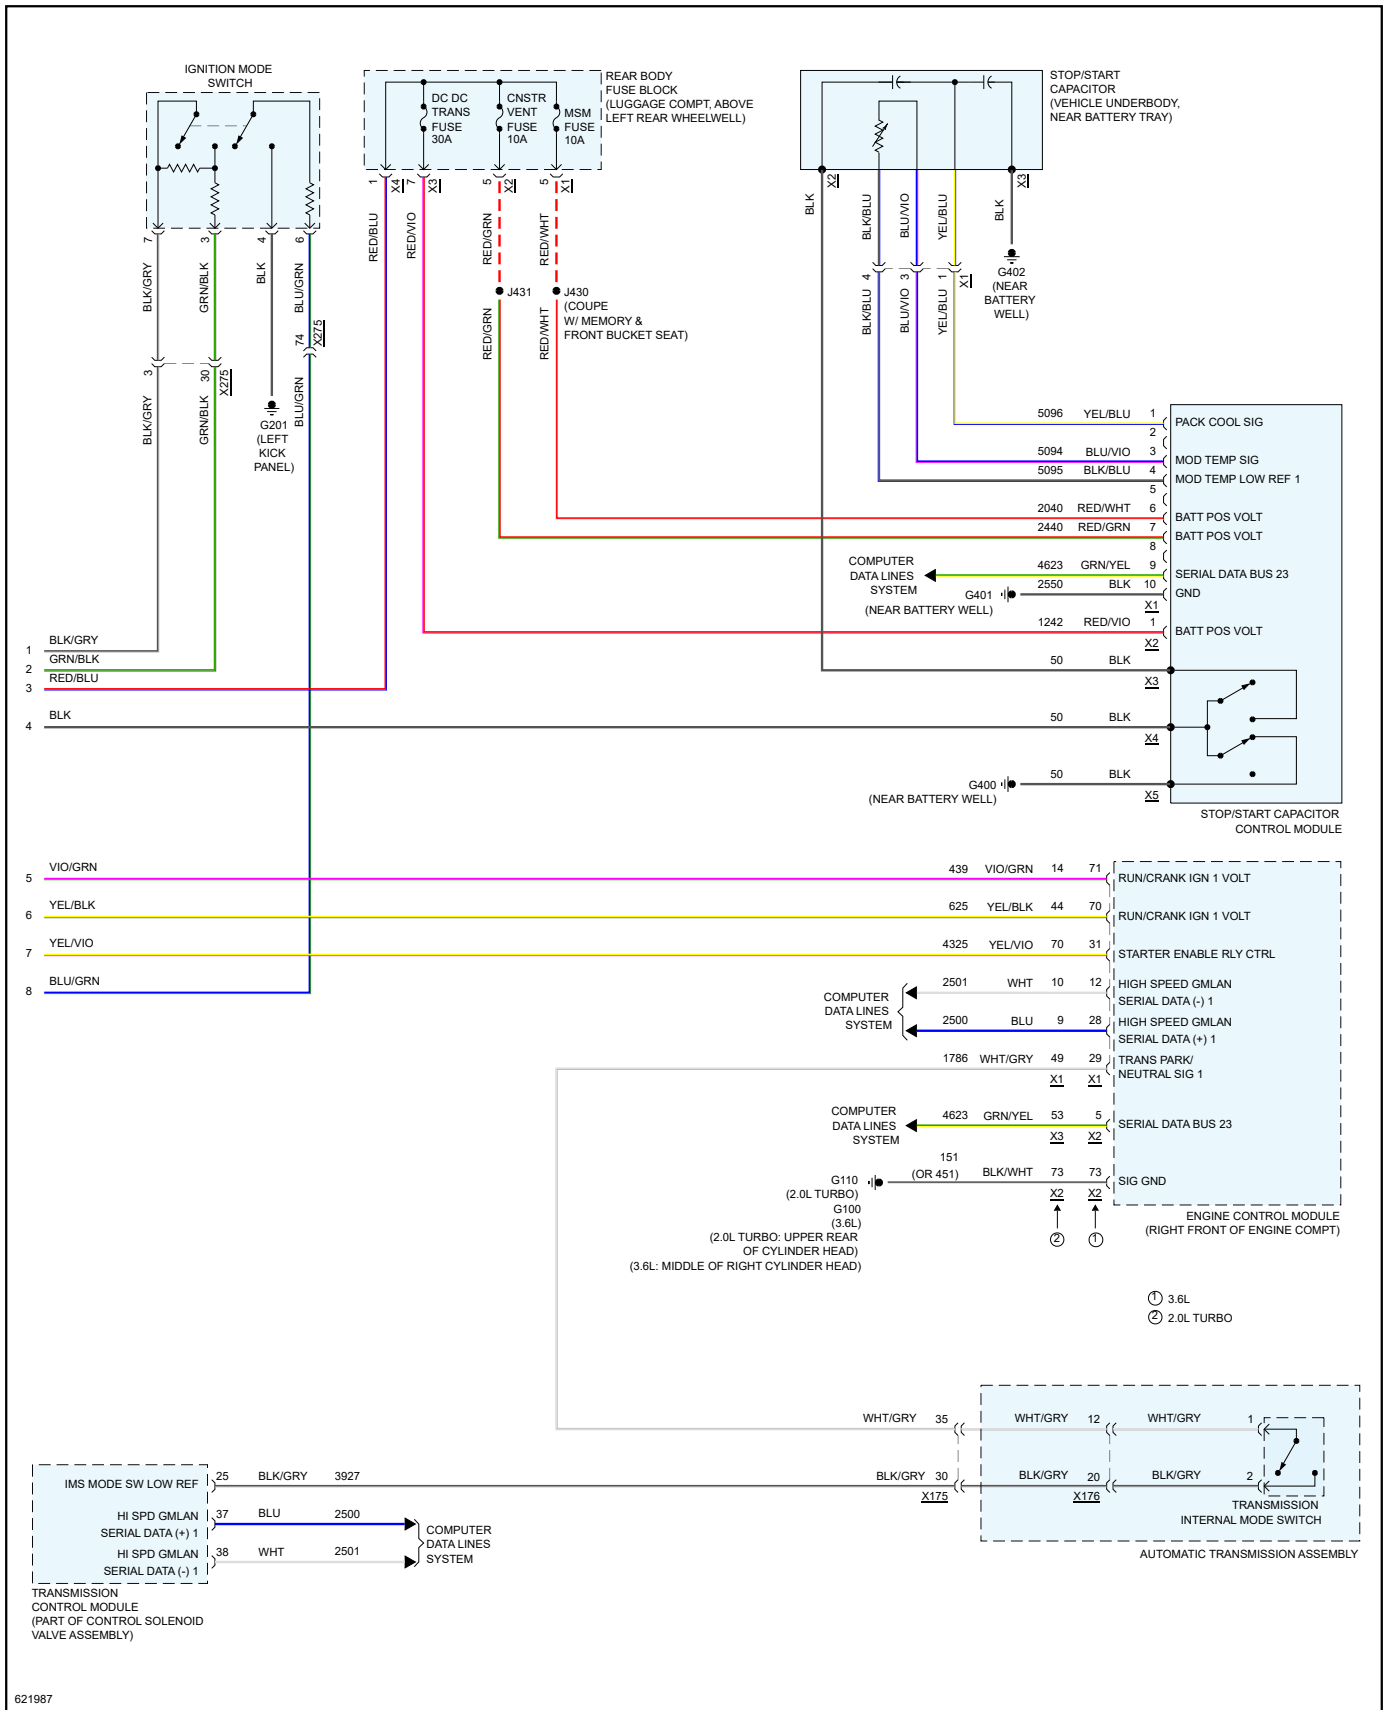

2018 Cadillac ATS Sedan RWD L4-2.0L Turbo

Vehicle > Starting and Charging > Diagrams > Electrical - Interactive Color (Non OE)

STARTING/CHARGING - STARTING CIRCUIT (A/T W/ START-STOP SYSTEM)

## Starting/Charging - Starting Circuit (A/T W/ Start-Stop System)

---

Page 1 of 2

621986

621987