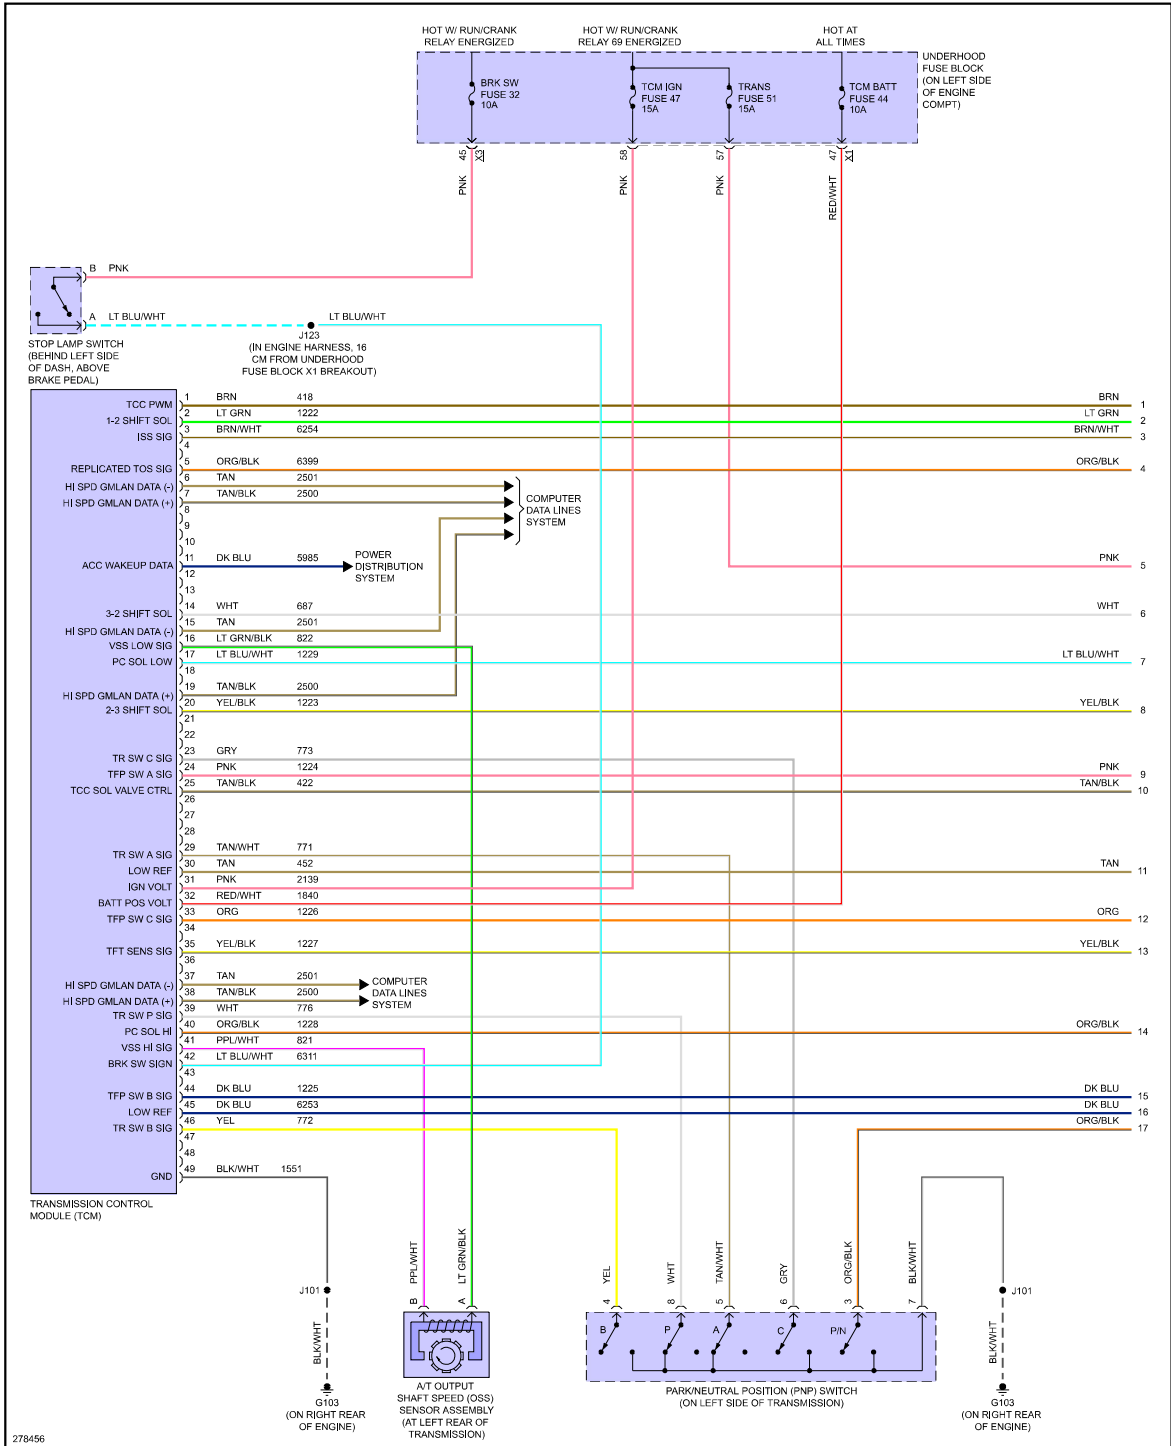

YMMMS: 2008 GMC Savana G1500
 Engine: 5.3L Eng
 VIN:

Apr 1, 2022
 License:
 Odometer:

TRANSMISSION

Fig 1: Transmission Circuit (1 of 2)

Fig 2: Transmission Circuit (2 of 2)