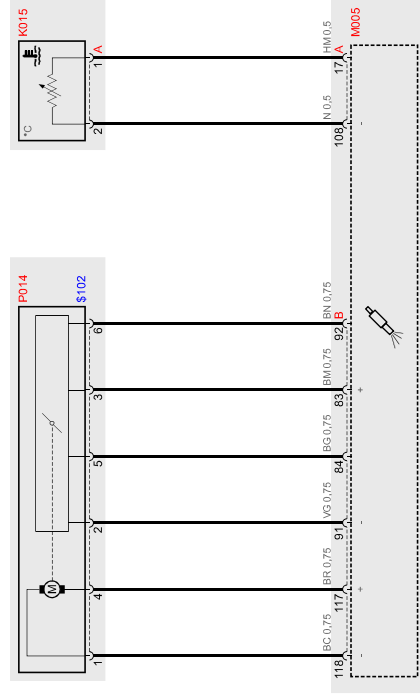

Quattroporte M139 [33152]
2007 - USA
4200 cc AUTOMATIC

CHASSIS NR. [32138]

CEAPPOX.NR. [000000640]

ENGINE.NR. [000420427]

FE0802 - Engines Fuel electronic management

- 1
- 2
- 3
- 4
- 5
- 6
- 7

Engines Fuel electronic management