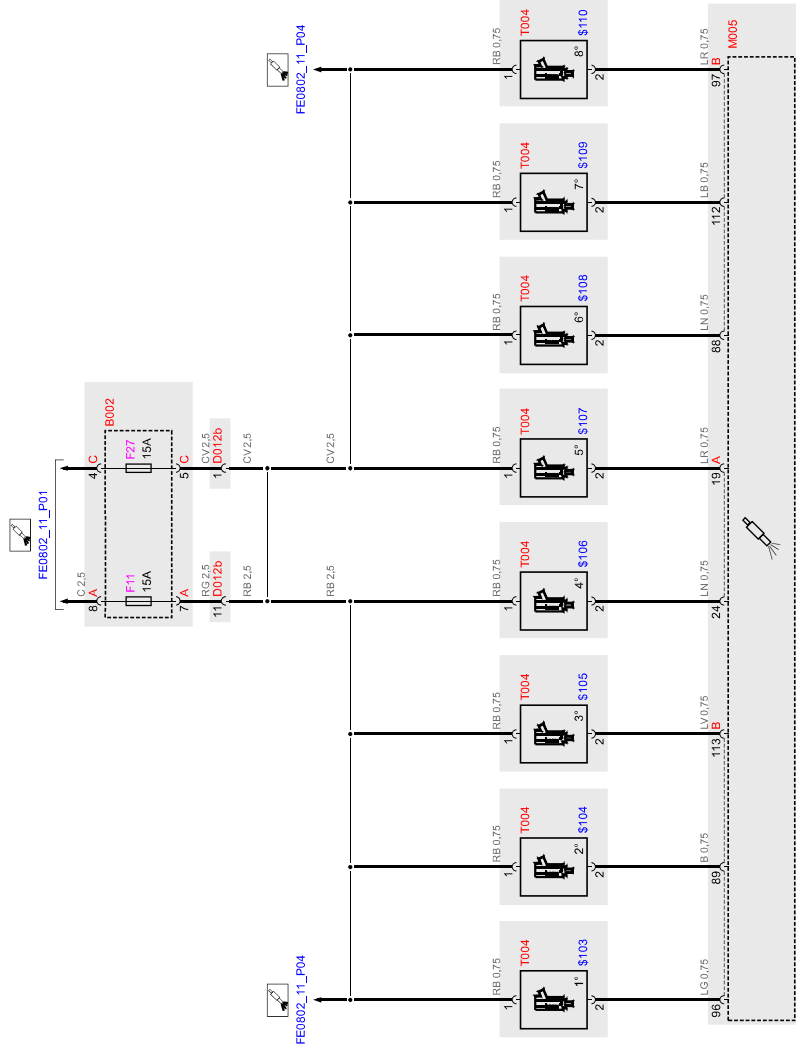

Quattroporte M139 [33152]
2007 - USA
4200 cc AUTOMATIC

CHASSIS NR. [32138]

CEAPPOX.NR. [000000640]

CEAPPOX.NR. [000400427]

FE0802 - Engines Fuel electronic management

- 1
- 2
- 3
- 4
- 5
- 6
- 7

Engines Fuel electronic management