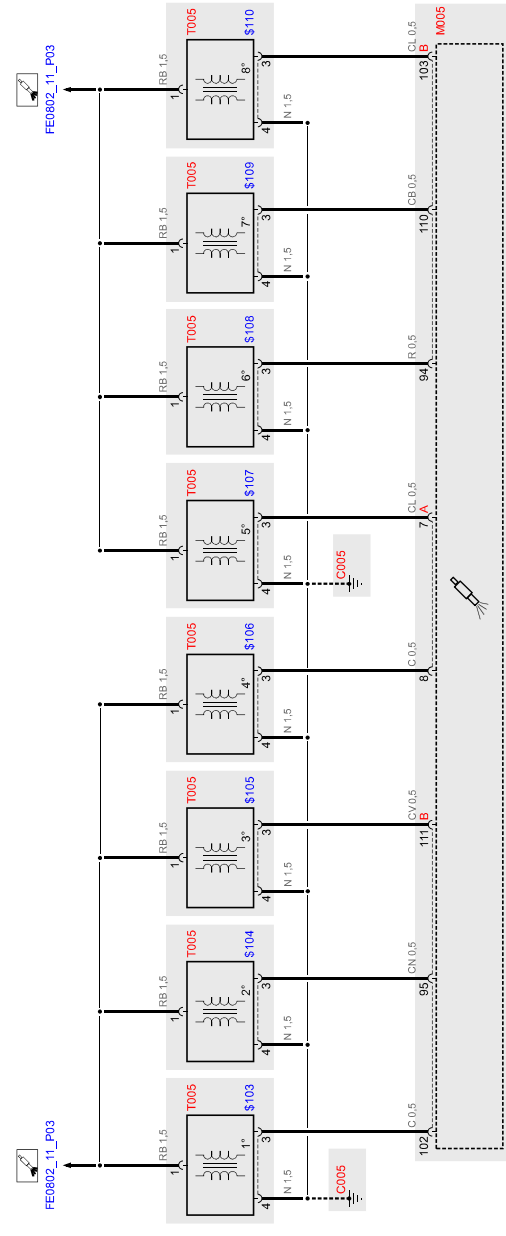

Quattroporte M139 [33152]
2007 - USA
4200 cc AUTOMATIC

CHASSIS NR. [32138]

CEAPROX.NR. [000000640] ENGINE.NR. [000400421]

FE0802 - Engines Fuel electronic management

- 1
- 2
- 3
- 4
- 5
- 6
- 7

Engines Fuel electronic management