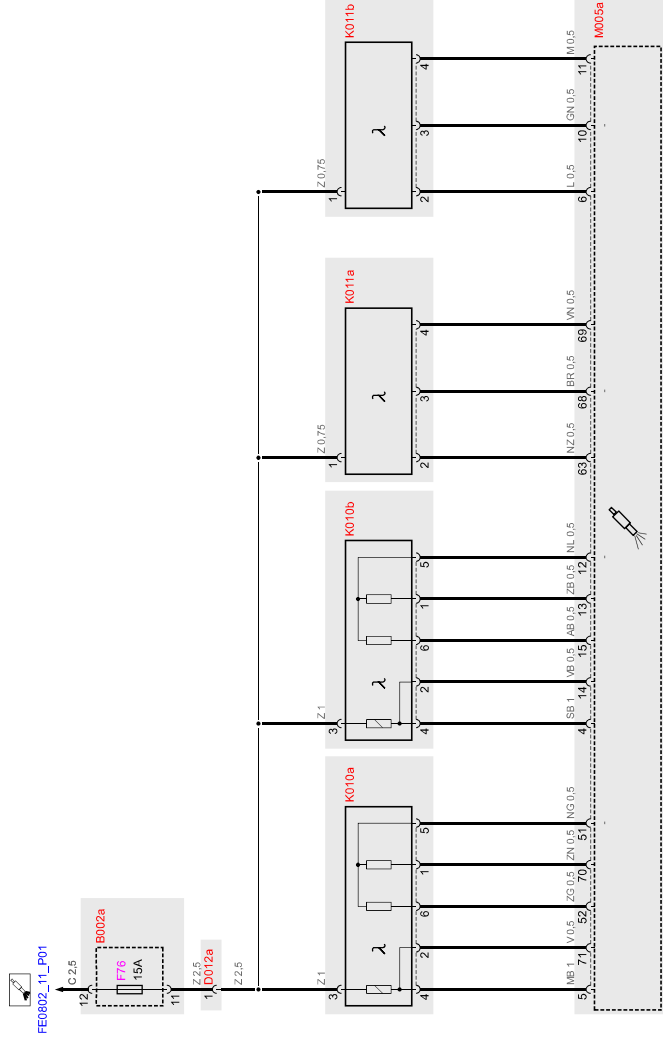

Quattroporte M139 [33152]
2007 - USA
4200 cc AUTOMATIC

CHASSIS NR. [32138]

CEAPPOX.NR. [000000649]

ENGINE.NR. [000400427]

FE0802 - Engines Fuel electronic management

- 1
- 2
- 3
- 4
- 5
- 6
- 7

Engines Fuel electronic management