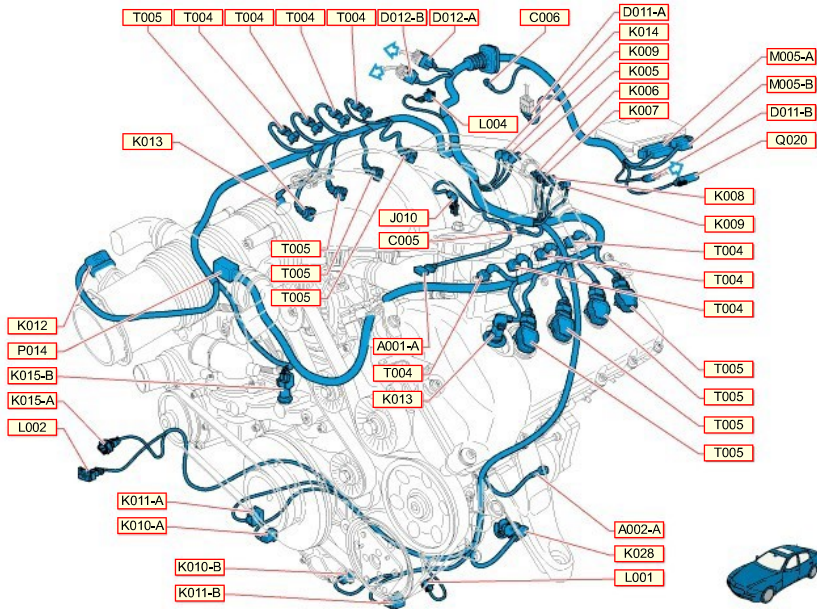

257

Quattroporte M139 [33152]

2007 - USA

4200 cc AUTOMATIC

CHASSIS NR. [32138]

GEARBOX NR. [000000648]

ENGINE NR. [000120127]

- A001 A** Alternator with integrated adjuster
- A002 A** 12V starter motor
- C005** Coils earth
- C006** Injection system earth
- D011 A** Injection/passenger compartment wiring connection
- D011 B** Injection/passenger compartment wiring connection

CA0049 - Injection wiring - Eldor coils

CA0049 - Injection wiring - Eldor coils

Quattroporte M139 [33152]
2007 - USA
4200 cc AUTOMATIC

CHASSIS NR. [32138]

CEAPROX.NR. [00000640]

CEMINE.NR. [00040027]

FE0802 - Engines Fuel electronic management