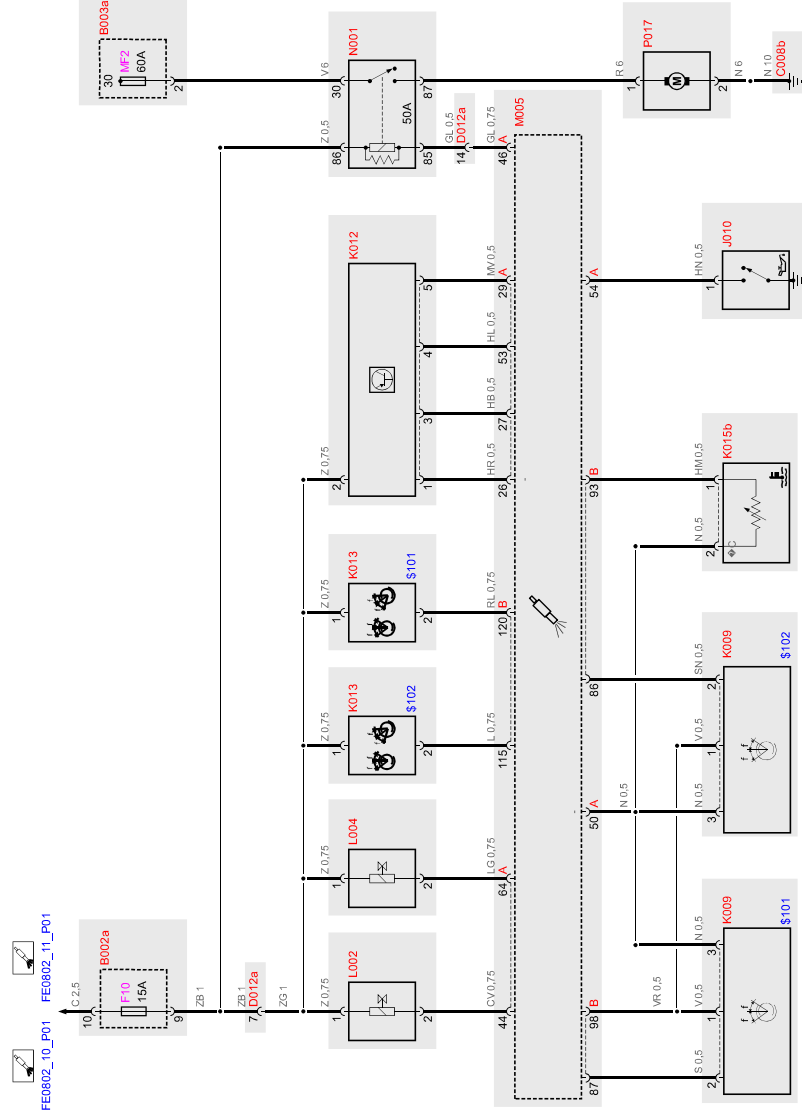

Quattroporte M139 [33152]
2007 - USA
4200 cc AUTOMATIC

CHASSIS NR. [32138]

CEAPROX.NR. [00000640]

CEMINE.NR. [00040027]

FE0802 - Engines Fuel electronic management

- ①
- ②
- ③
- ④
- ⑤
- ⑥
- ⑦

Engines Fuel electronic management