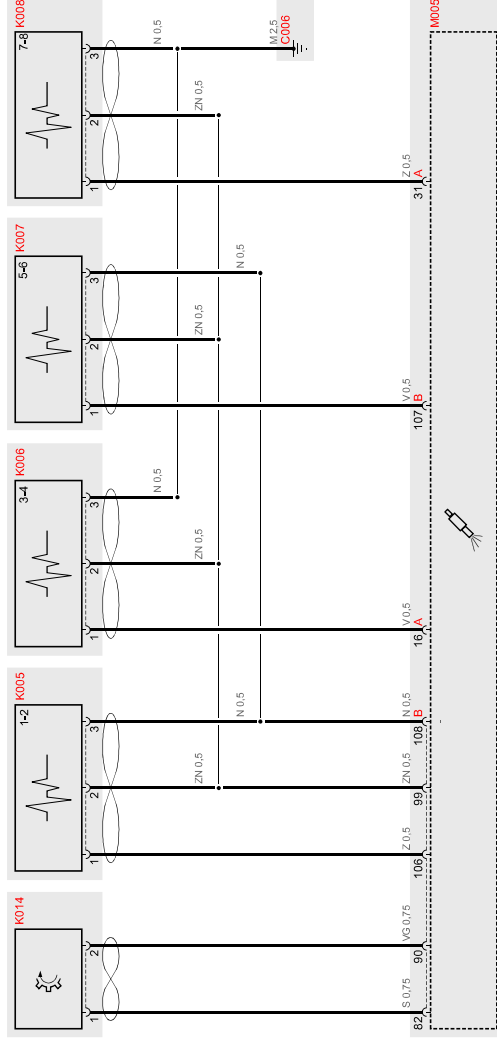

Quattroporte M139 [33152]
2007 - USA
4200 cc AUTOMATIC

CHASSIS NR. [32138]

CEAPROY.NR. [000000649]

CECINE.NR. [000400421]

FE0802 - Engines Fuel electronic management

- ①
- ②
- ③
- ④
- ⑤
- ⑥
- ⑦

Engines Fuel electronic management