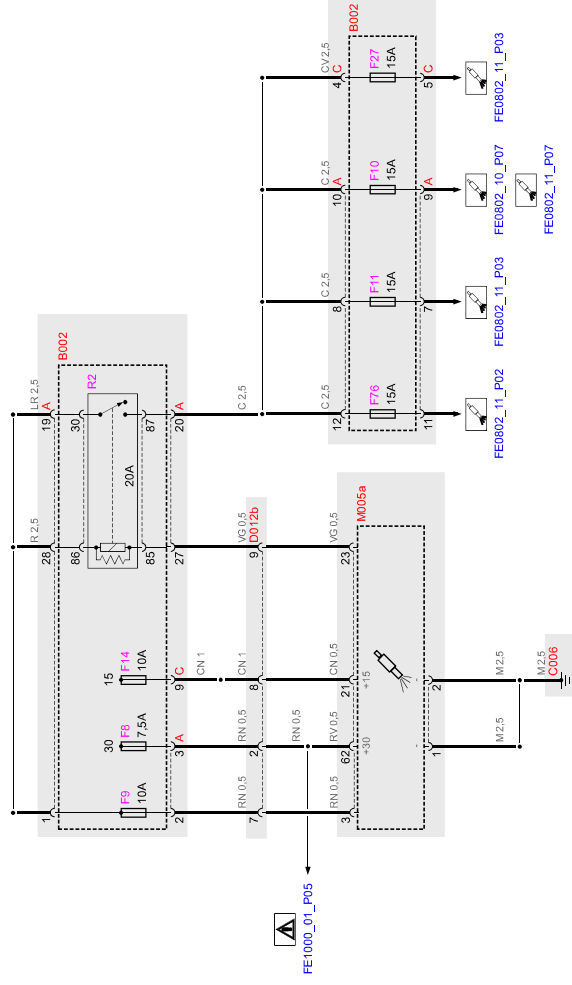

- 1
- 2
- 3
- 4
- 5
- 6
- 7

Engines Fuel electronic management

Quattroporte M139 [33152]
2007 - USA
4200 cc AUTOMATIC

CHASSIS NR. [32138]

CFAPPOX.NR. [000000640]

CFACINE.NR. [000420427]

FE0802 - Engines Fuel electronic management

- 1
- 2
- 3
- 4
- 5
- 6
- 7

Engines Fuel electronic management