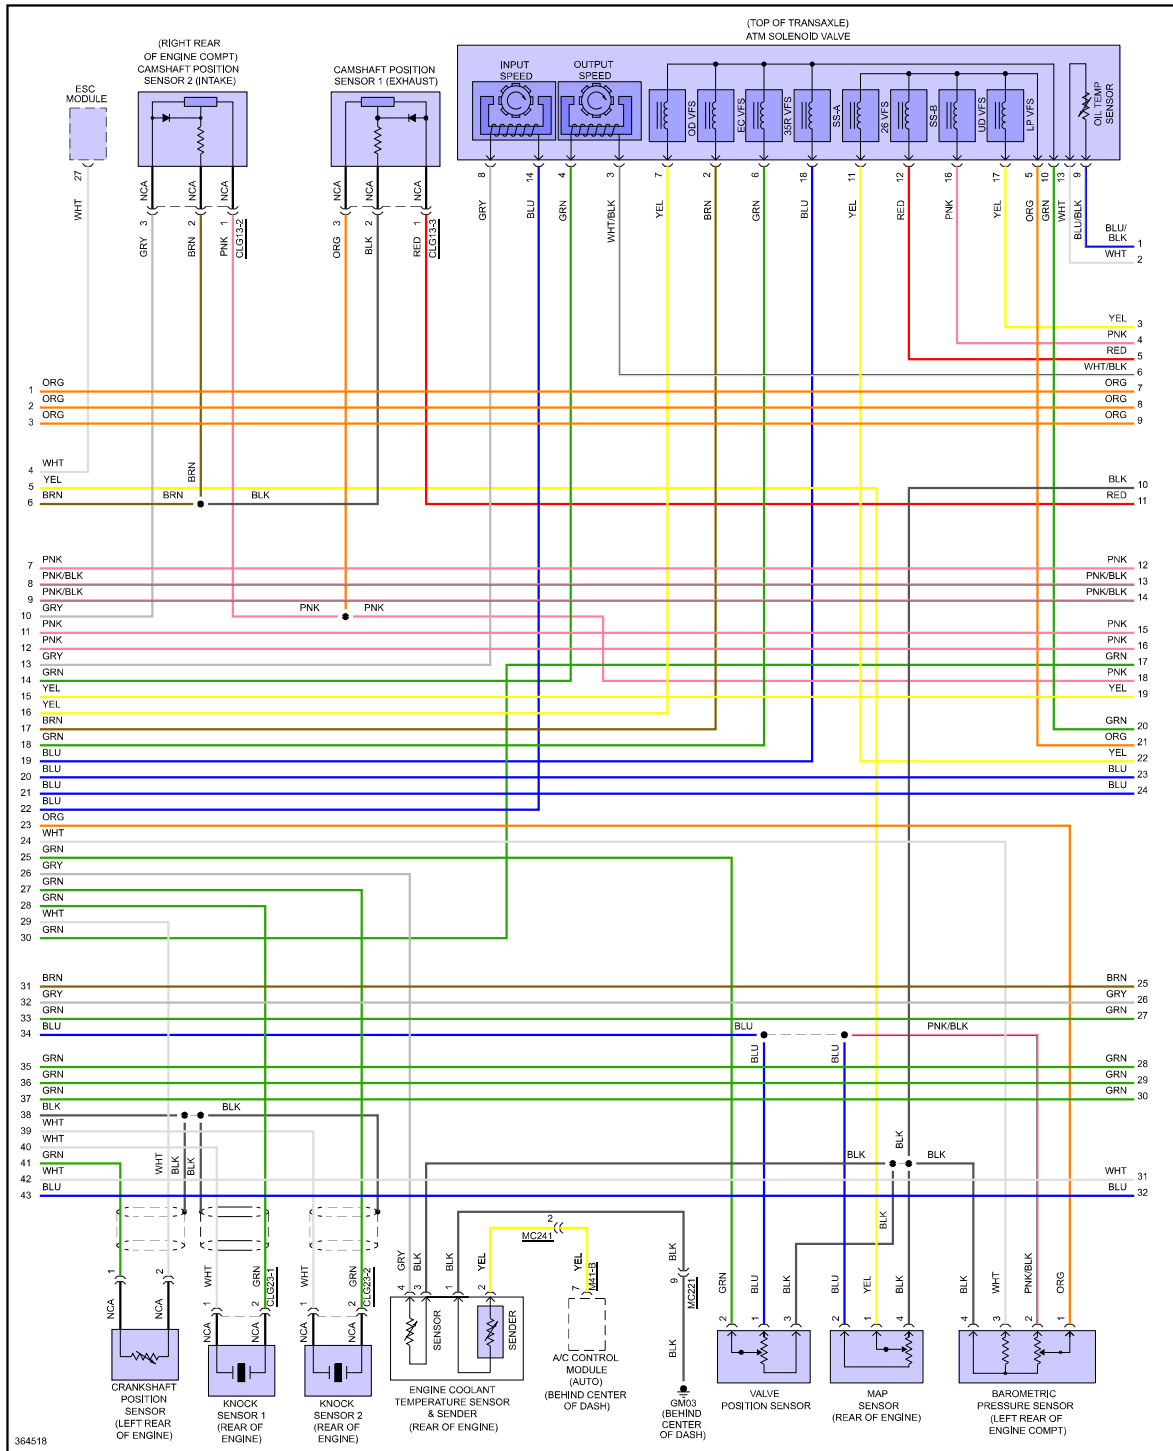

## ENGINE PERFORMANCE > 3.5L

Fig 1: 3.5L, Engine Performance Circuit (1 of 5)

364515

Fig 2: 3.5L, Engine Performance Circuit (2 of 5)

Fig 3: 3.5L, Engine Performance Circuit (3 of 5)

Fig 4: 3.5L, Engine Performance Circuit (4 of 5)

Fig 5: 3.5L, Engine Performance Circuit (5 of 5)