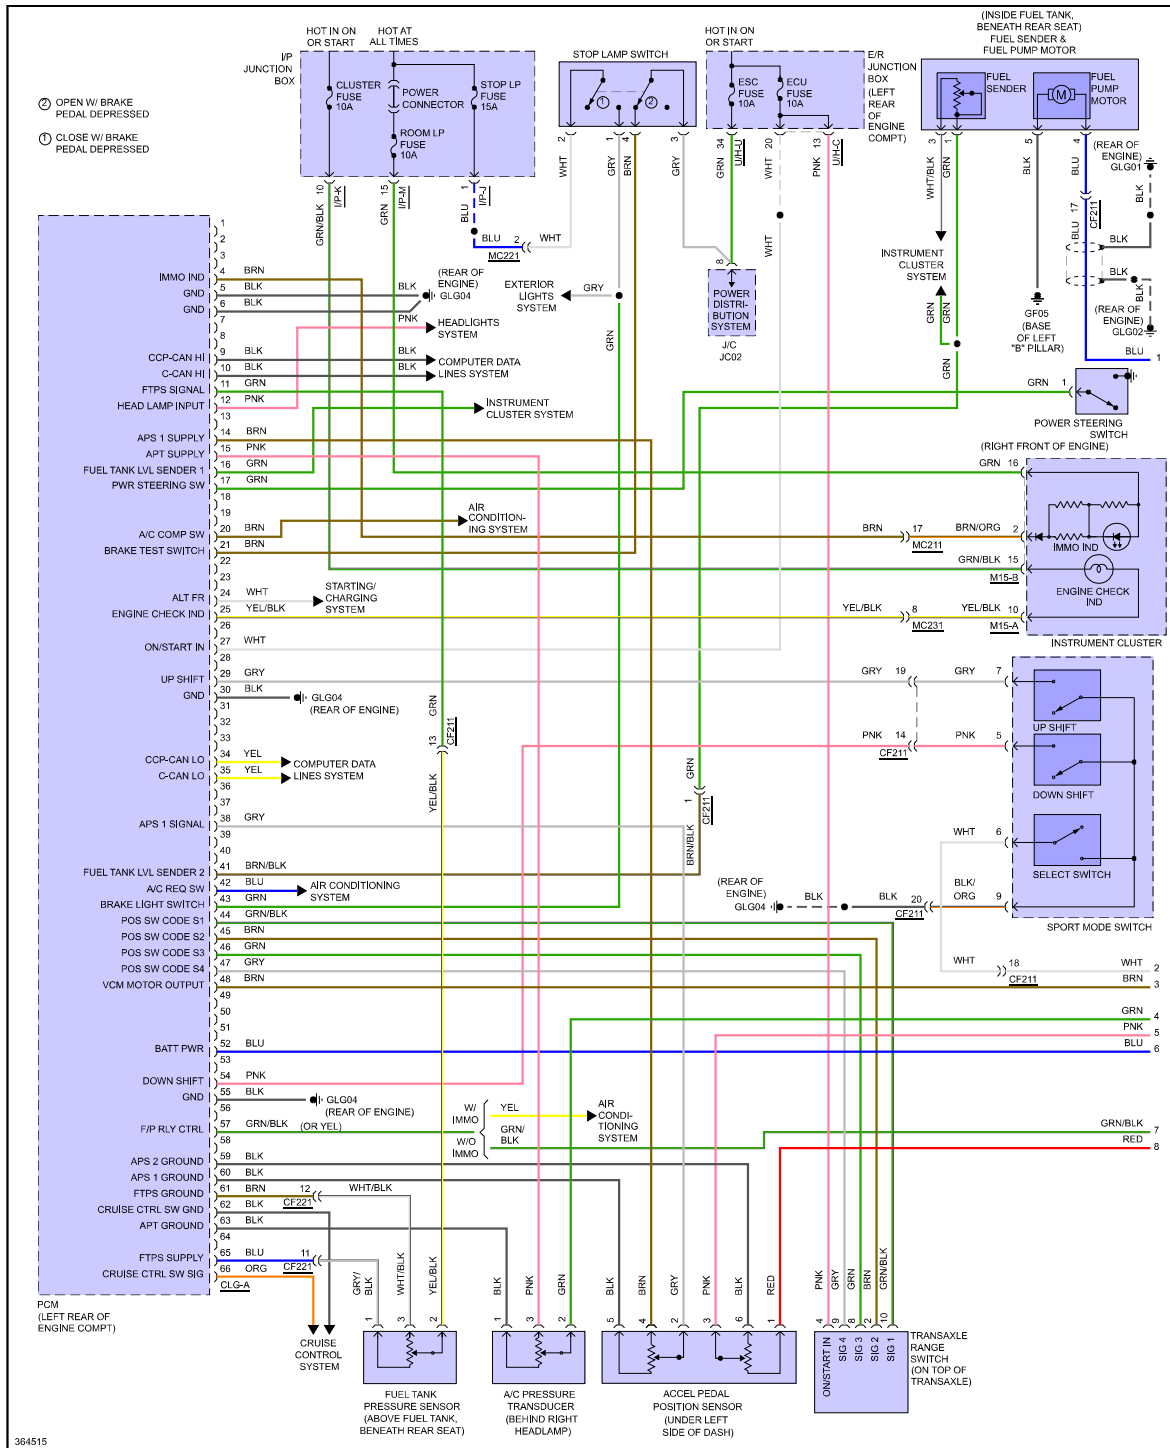

# PRODEMAND

YMMS: 2012 Hyundai Santa Fe Limited  
Engine: 3.5L Eng  
VIN:

May 13, 2023  
License:  
Odometer:

## ENGINE PERFORMANCE > 3.5L

Fig 1: 3.5L, Engine Performance Circuit (1 of 5)

364515

Fig 2: 3.5L, Engine Performance Circuit (2 of 5)

Fig 3: 3.5L, Engine Performance Circuit (3 of 5)

Fig 4: 3.5L, Engine Performance Circuit (4 of 5)

Fig 5: 3.5L, Engine Performance Circuit (5 of 5)