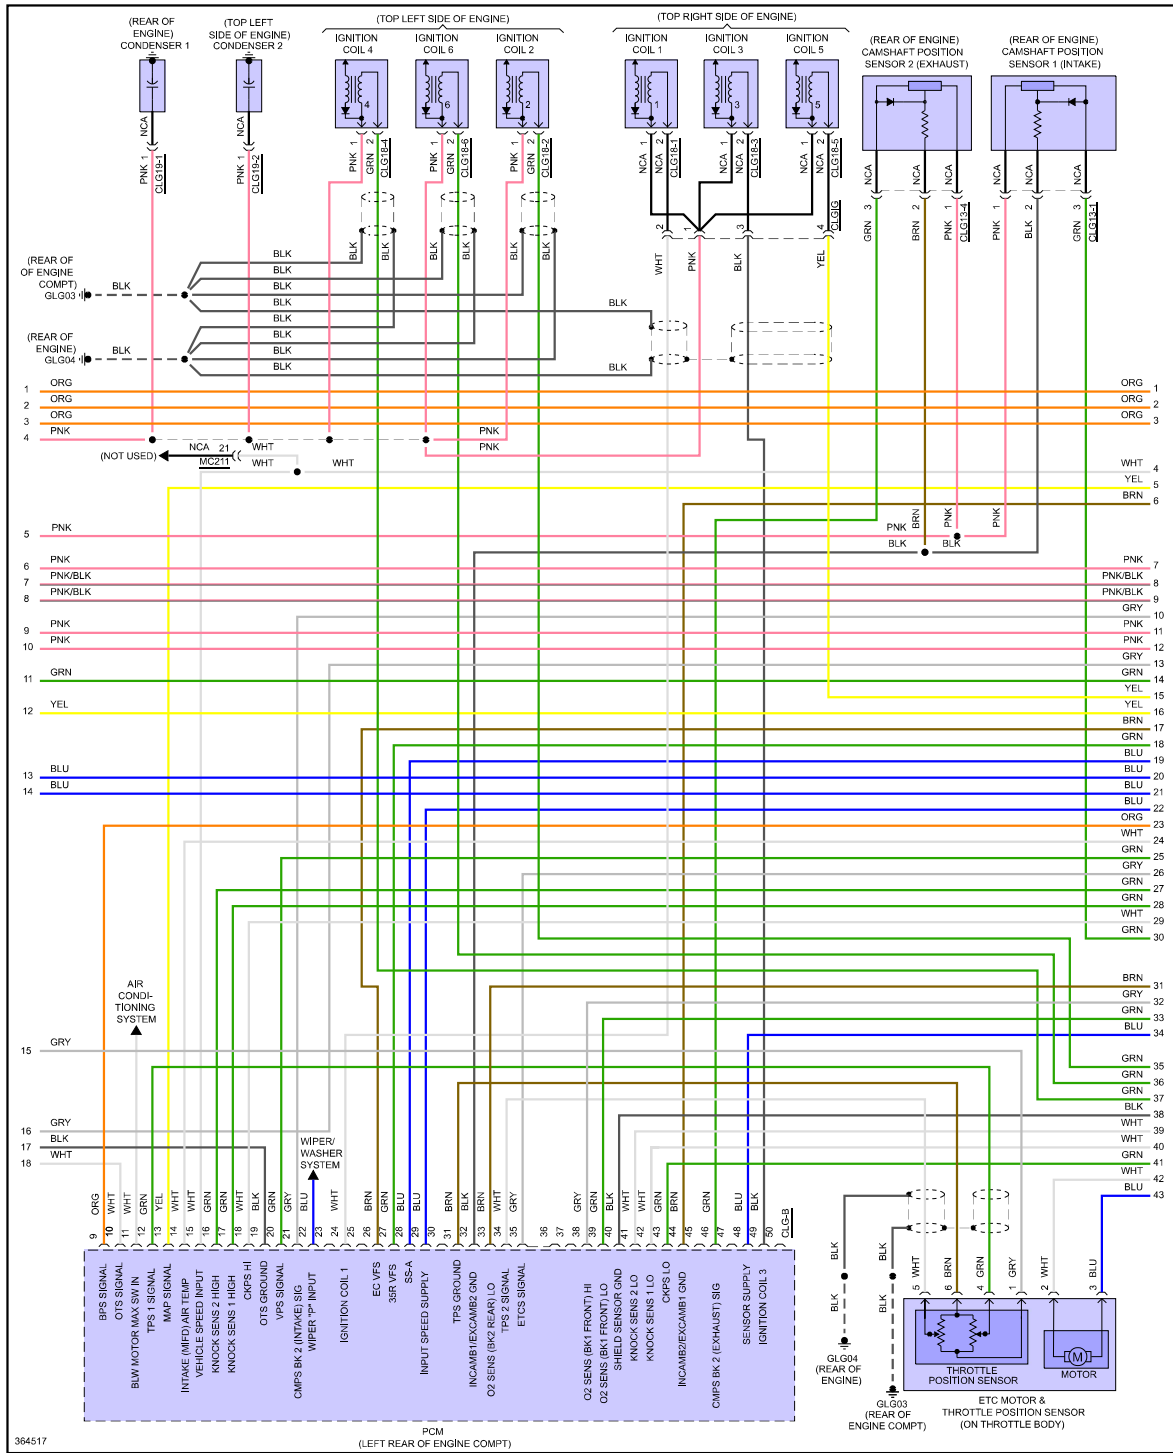

## ENGINE PERFORMANCE > 3.5L

Fig 1: 3.5L, Engine Performance Circuit (1 of 5)

364515

Fig 2: 3.5L, Engine Performance Circuit (2 of 5)

Fig 3: 3.5L, Engine Performance Circuit (3 of 5)

Fig 4: 3.5L, Engine Performance Circuit (4 of 5)

Fig 5: 3.5L, Engine Performance Circuit (5 of 5)