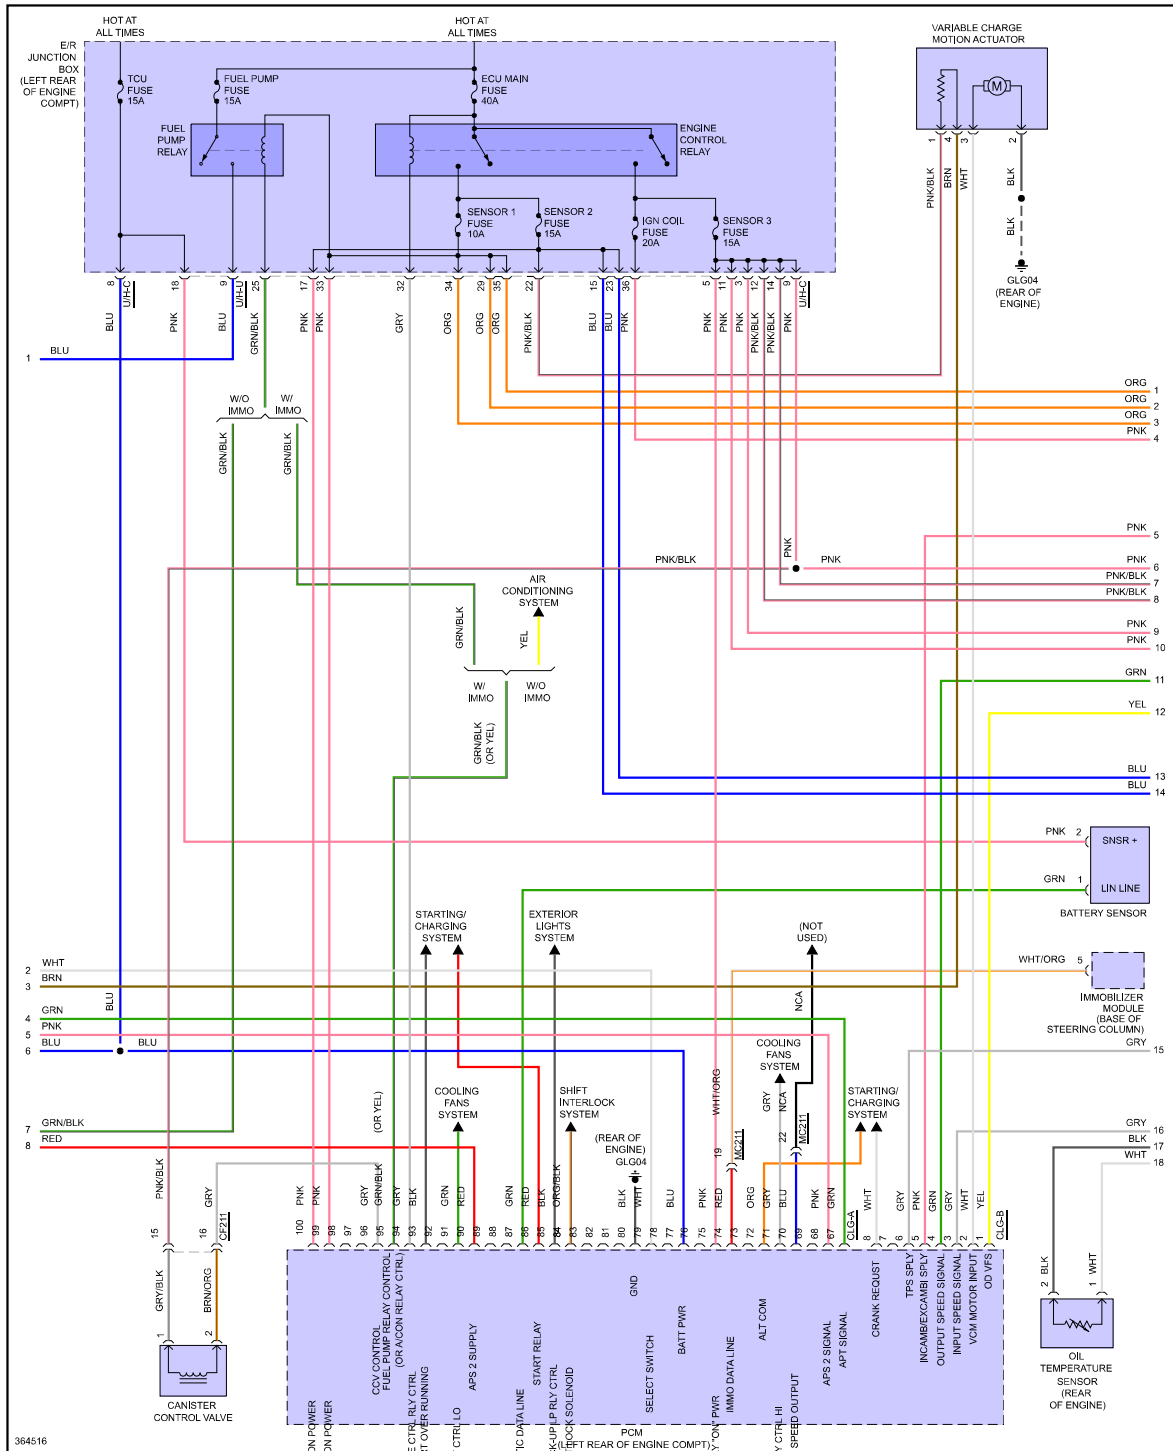

## ENGINE PERFORMANCE > 3.5L

Fig 1: 3.5L, Engine Performance Circuit (1 of 5)

364515

Fig 2: 3.5L, Engine Performance Circuit (2 of 5)

Fig 3: 3.5L, Engine Performance Circuit (3 of 5)

Fig 4: 3.5L, Engine Performance Circuit (4 of 5)

Fig 5: 3.5L, Engine Performance Circuit (5 of 5)