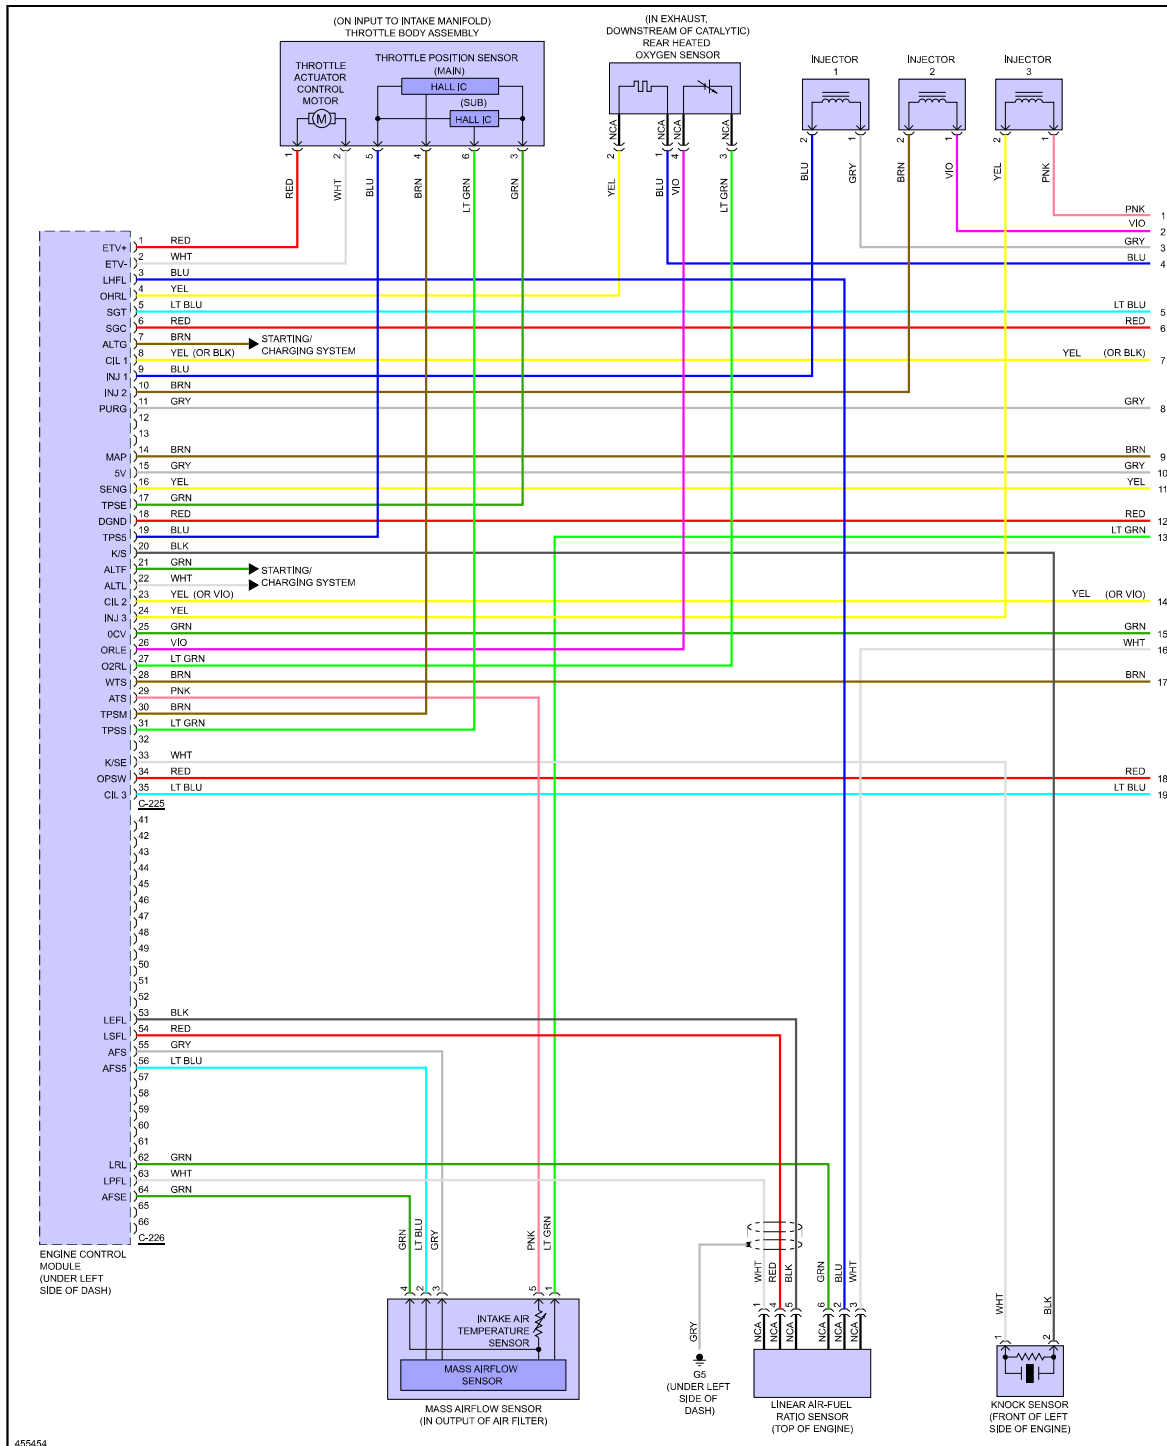

PRODEMAND

YMMS: 2014 Mitsubishi Mirage ES
Engine: 1.2L Eng
VIN:

May 26, 2023
License:
Odometer:

ENGINE PERFORMANCE > 1.2L

Fig 1: 1.2L, Engine Performance Circuit (1 of 4)

Fig 2: 1.2L, Engine Performance Circuit (2 of 4)

455455

Fig 3: 1.2L, Engine Performance Circuit (3 of 4)

455456

Fig 4: 1.2L, Engine Performance Circuit (4 of 4)