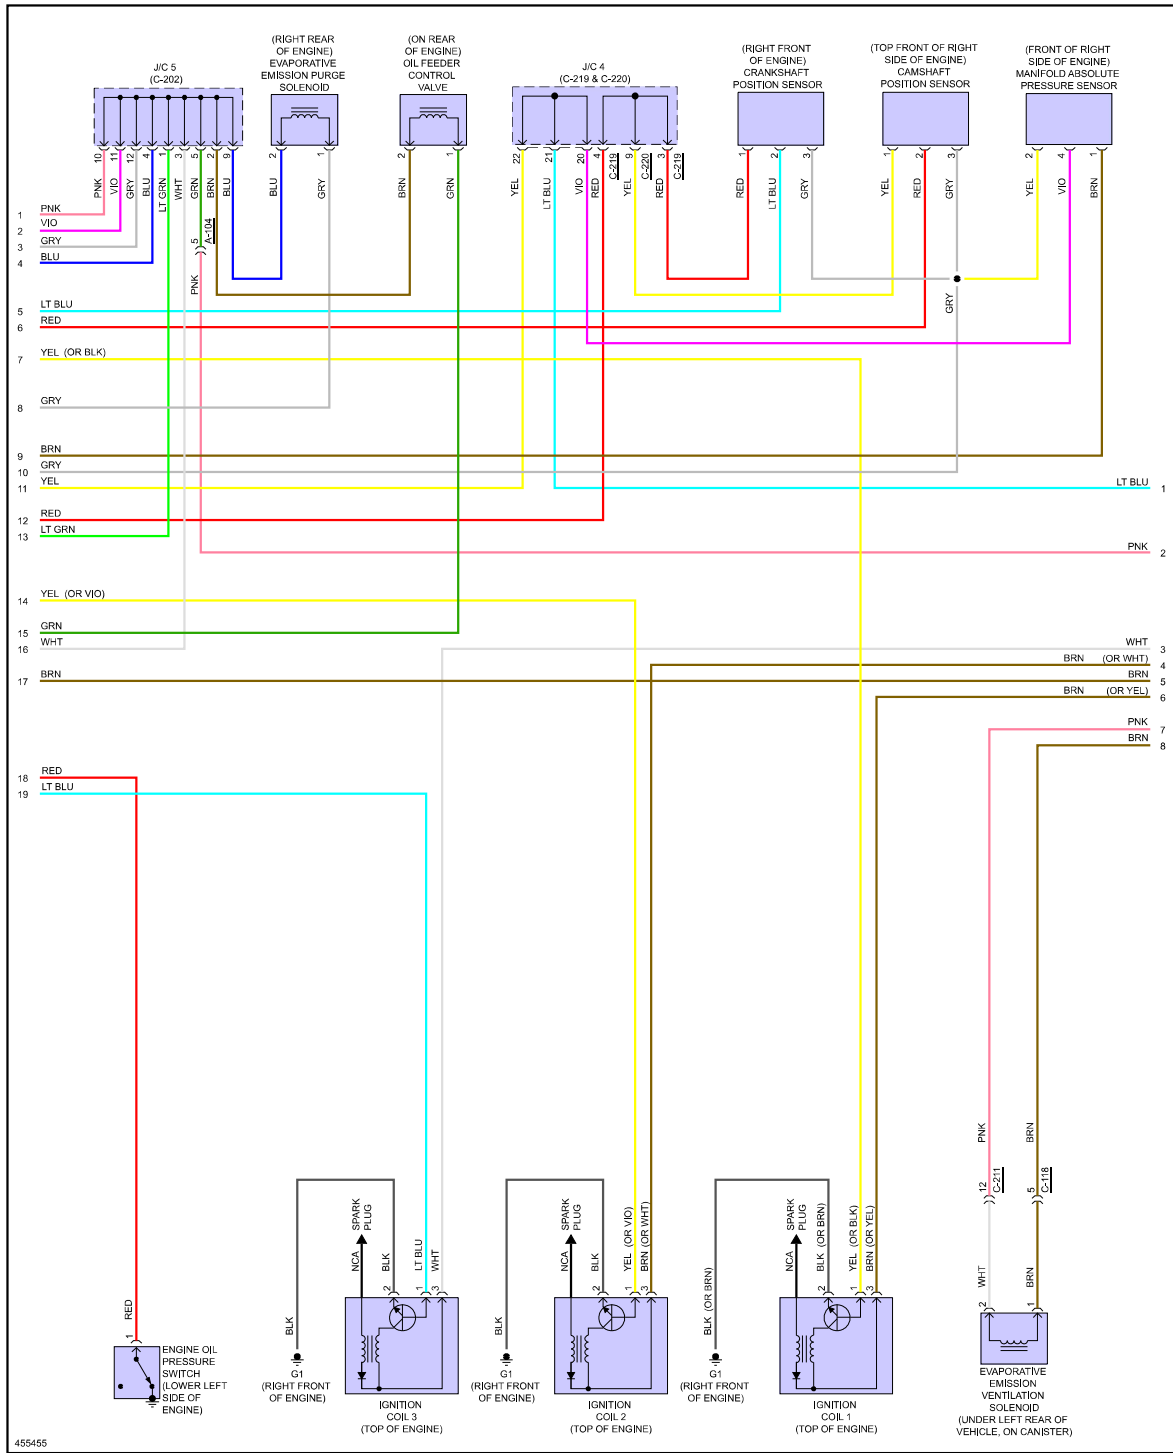

PRODEMAND

YMMS: 2014 Mitsubishi Mirage ES
Engine: 1.2L Eng
VIN:

May 26, 2023
License:
Odometer:

ENGINE PERFORMANCE > 1.2L

Fig 1: 1.2L, Engine Performance Circuit (1 of 4)

Fig 2: 1.2L, Engine Performance Circuit (2 of 4)

455455

Fig 3: 1.2L, Engine Performance Circuit (3 of 4)

455456

Fig 4: 1.2L, Engine Performance Circuit (4 of 4)