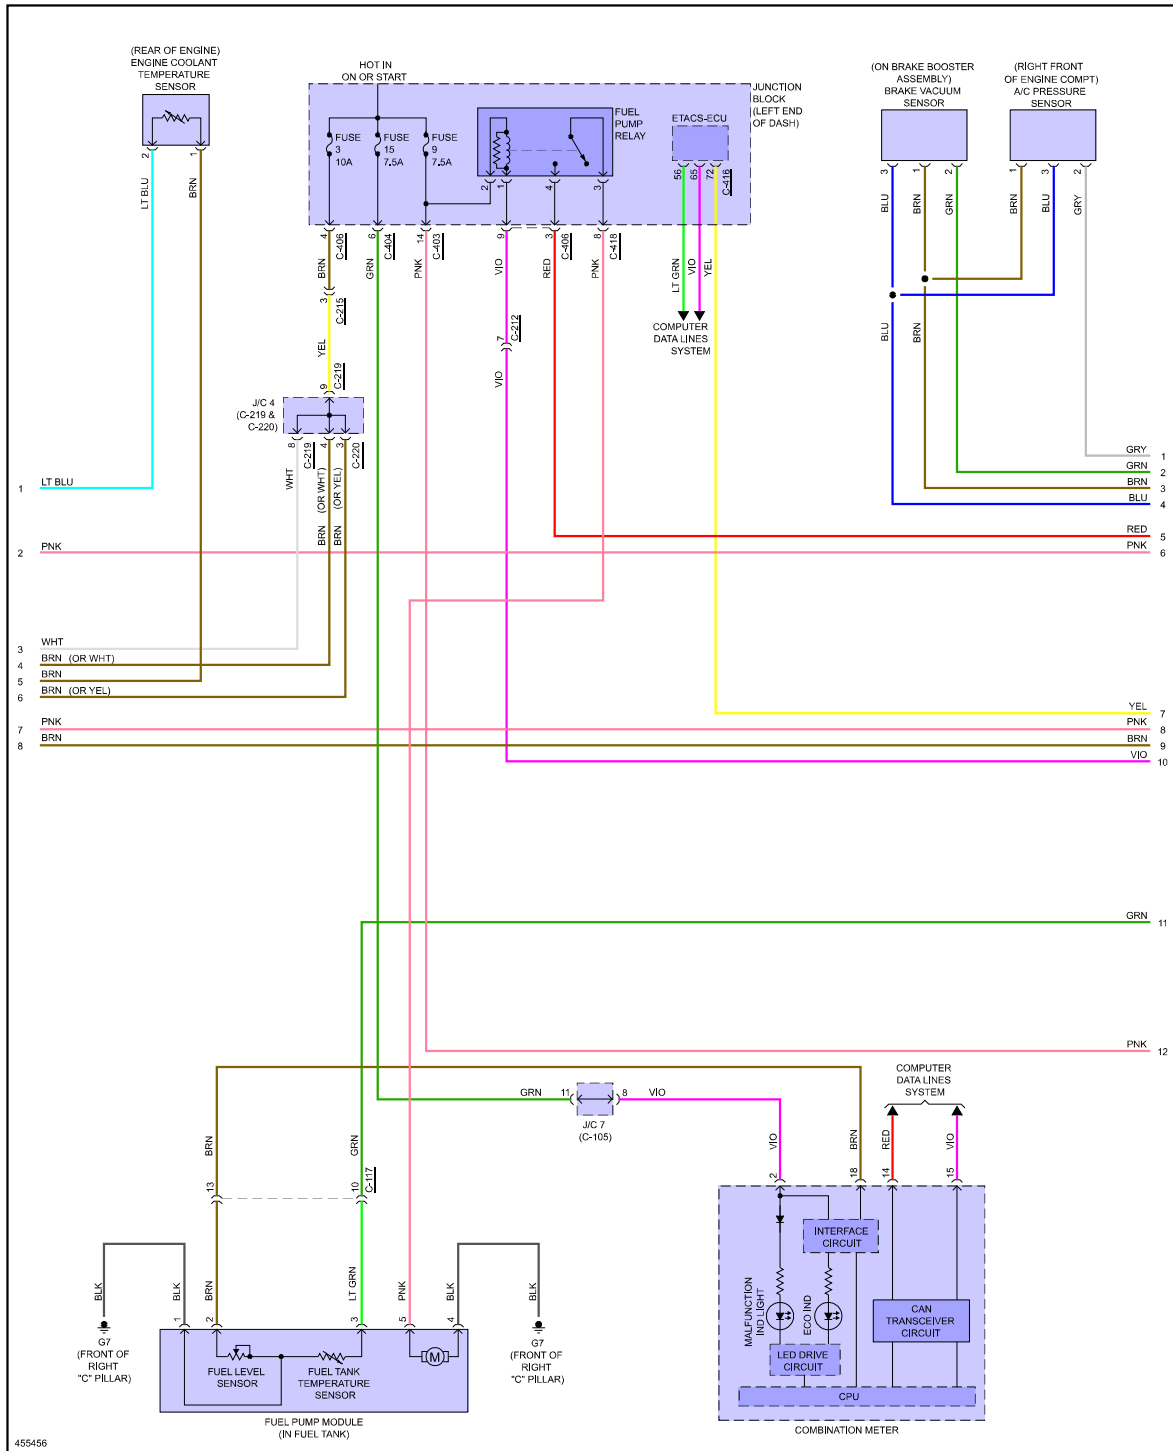

PRODEMAND

YMMS: 2014 Mitsubishi Mirage ES
Engine: 1.2L Eng
VIN:

May 26, 2023
License:
Odometer:

ENGINE PERFORMANCE > 1.2L

Fig 1: 1.2L, Engine Performance Circuit (1 of 4)

Fig 2: 1.2L, Engine Performance Circuit (2 of 4)

455455

Fig 3: 1.2L, Engine Performance Circuit (3 of 4)

455456

Fig 4: 1.2L, Engine Performance Circuit (4 of 4)