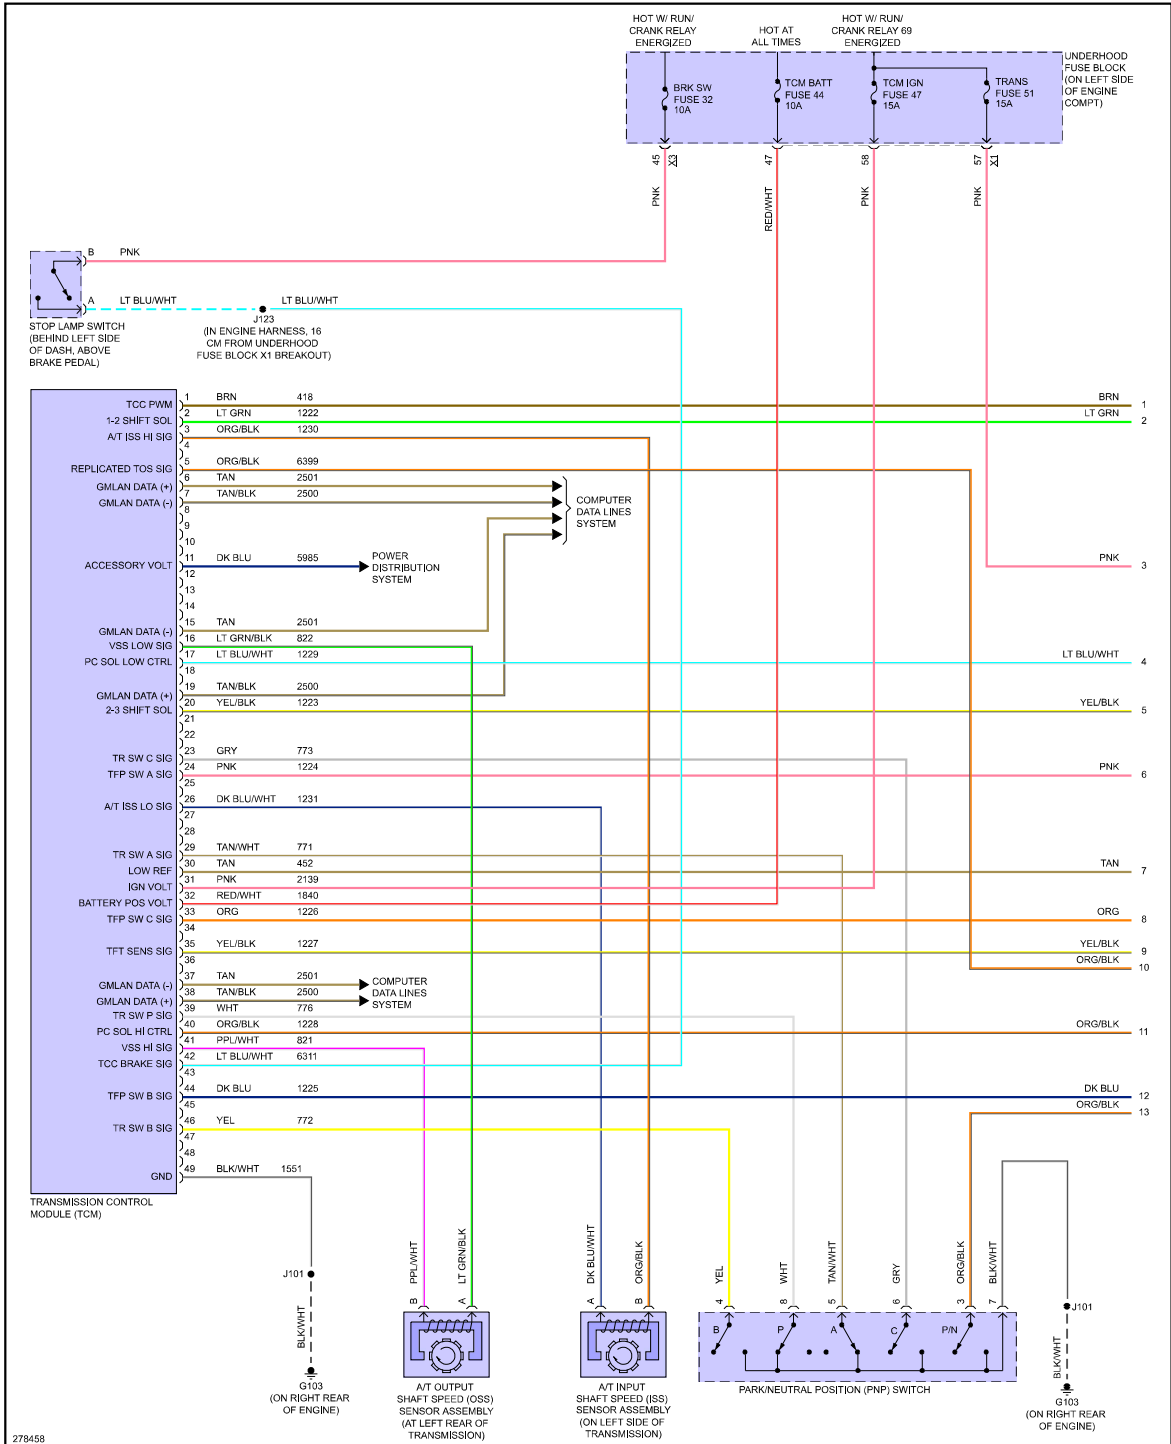

YMMS: 2008 GMC Savana G2500
 Engine: 6.0L Eng
 VIN:

Apr 1, 2022
 License:
 Odometer:

TRANSMISSION > 6.0L VIN K

Fig 1: 6.0L VIN K, Transmission Circuit (1 of 2)

Fig 2: 6.0L VIN K, Transmission Circuit (2 of 2)