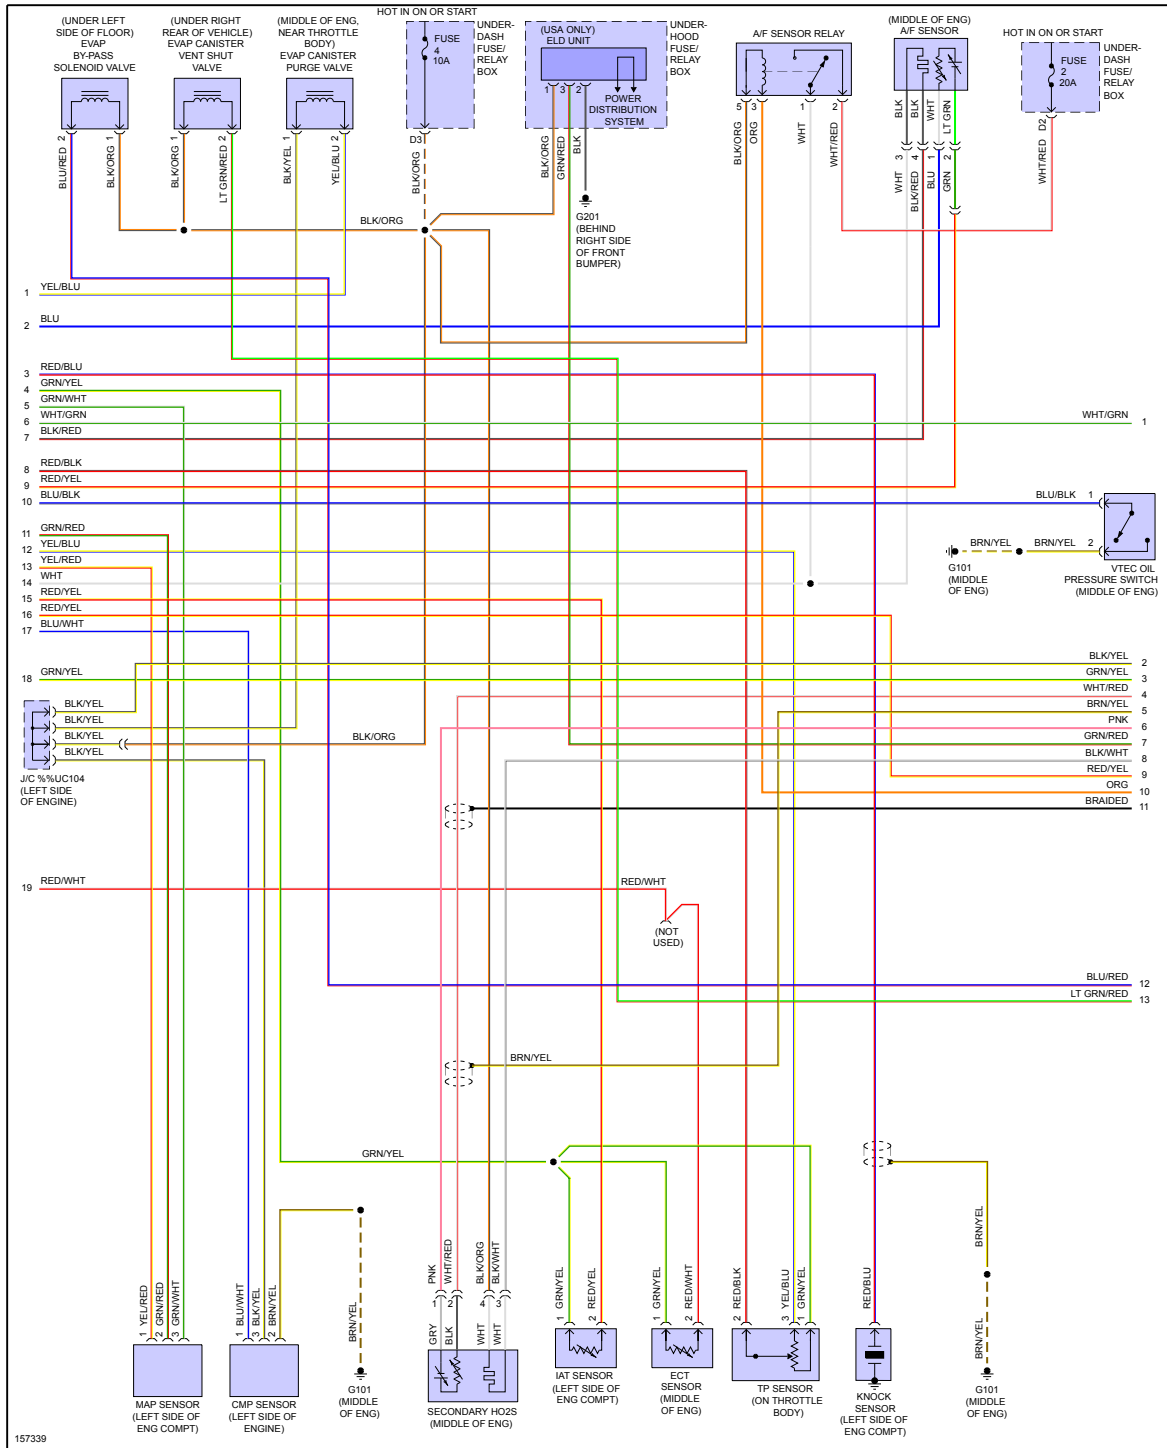

PRODEMAND

YMMS: 2003 Honda Civic Si
Engine: 2.0L Eng
VIN:

Dec 5, 2022

License:
Odometer:

ENGINE PERFORMANCE > 2.0L

Fig 1: 2.0L, Engine Performance Circuit (1 of 3)

Fig 2: 2.0L, Engine Performance Circuit (2 of 3)

Fig 3: 2.0L, Engine Performance Circuit (3 of 3)