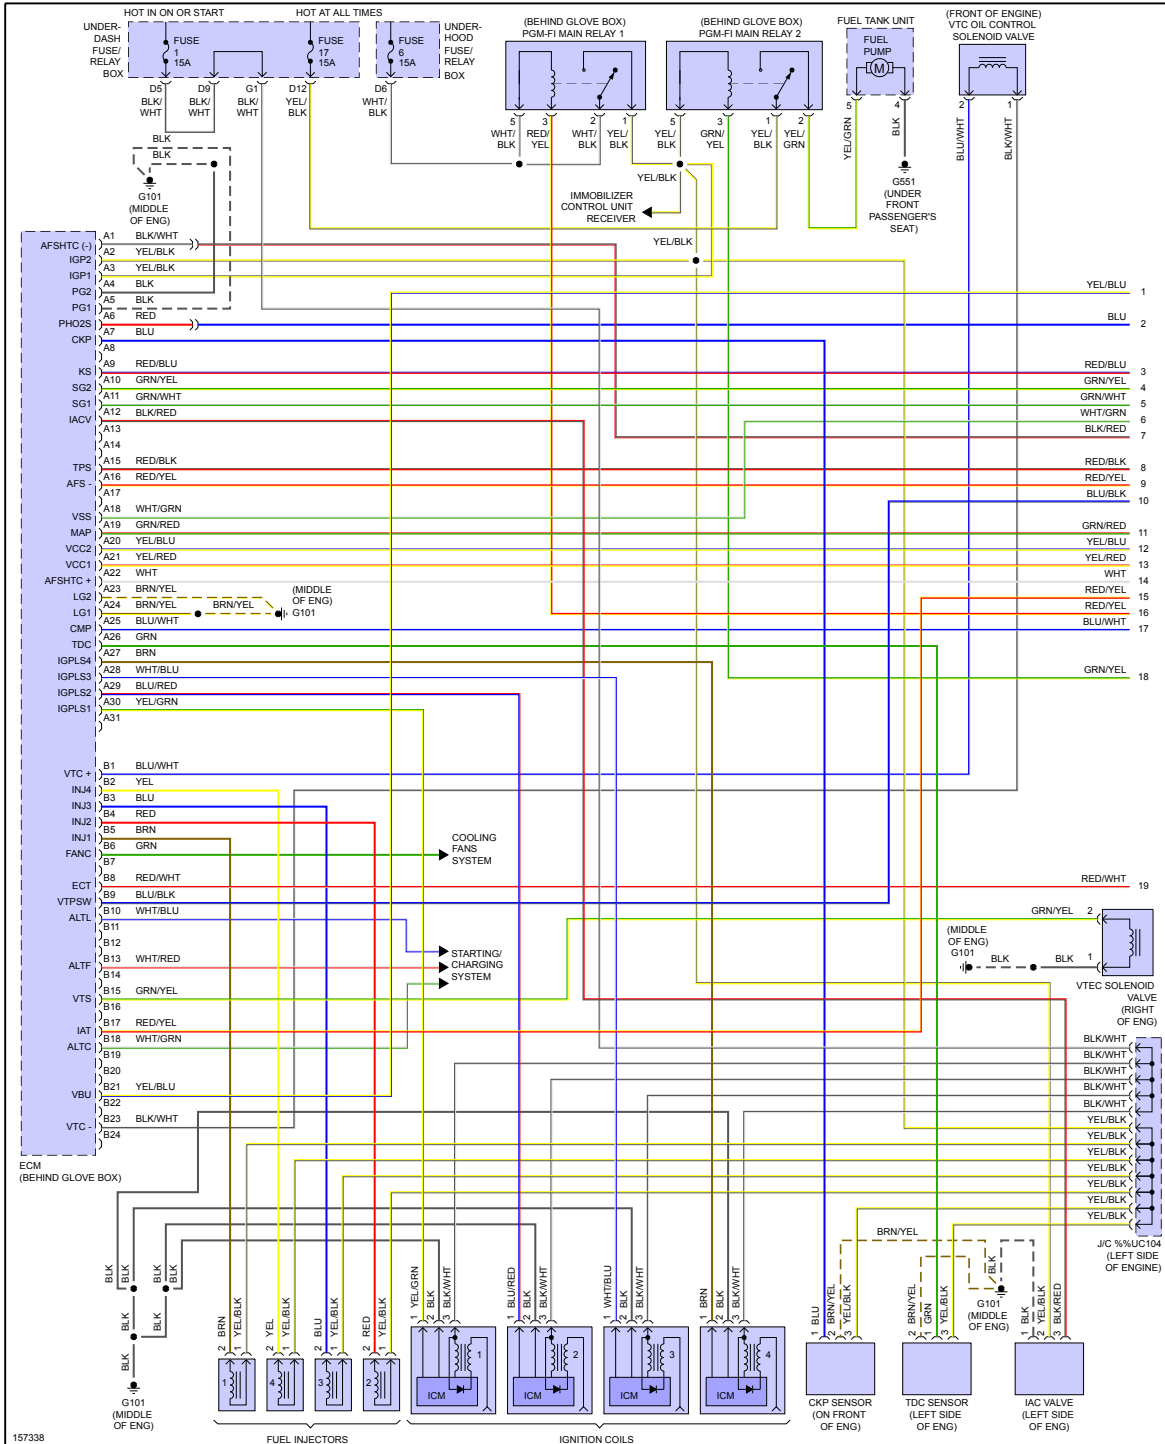

PRODEMAND

YMMS: 2003 Honda Civic Si
Engine: 2.0L Eng
VIN:

Dec 5, 2022

License:
Odometer:

ENGINE PERFORMANCE > 2.0L

Fig 1: 2.0L, Engine Performance Circuit (1 of 3)

Fig 2: 2.0L, Engine Performance Circuit (2 of 3)

Fig 3: 2.0L, Engine Performance Circuit (3 of 3)