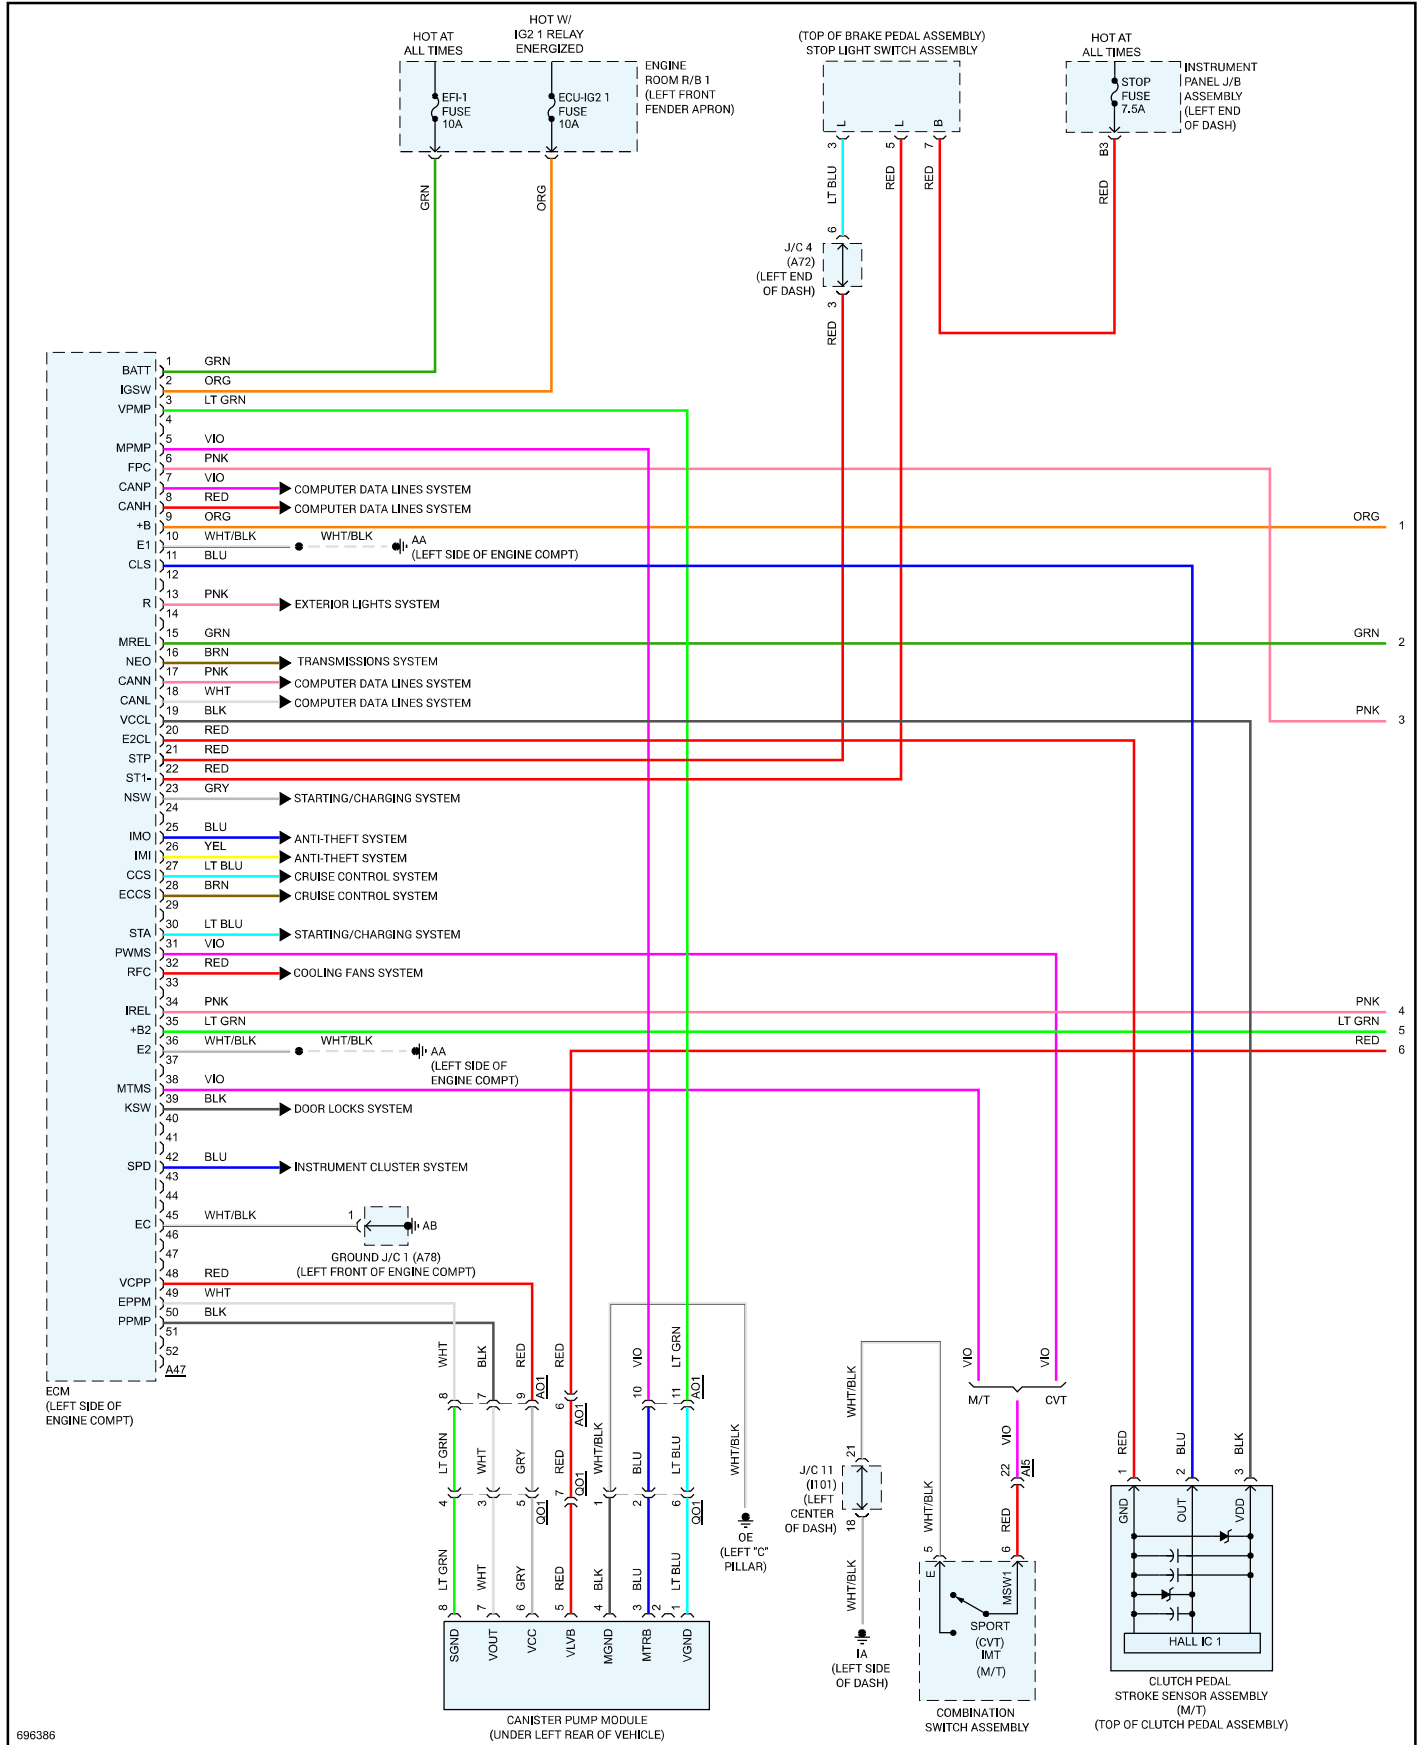

2020 Toyota Corolla Hatchback L4-2.0L (M20A-FKS)

Vehicle > Powertrain Management > Diagrams > Electrical - Interactive Color (Non OE)

Engine Controls - Hatchback - Page 1 of 7

2020 Toyota Corolla Hatchback L4-2.0L (M20A-FKS)

Vehicle > Powertrain Management > Diagrams > Electrical - Interactive Color (Non OE)

2020 Toyota Corolla Hatchback L4-2.0L (M20A-FKS)

Vehicle > Powertrain Management > Diagrams > Electrical - Interactive Color (Non OE)

696390

2020 Toyota Corolla Hatchback L4-2.0L (M20A-FKS)

Vehicle > Powertrain Management > Diagrams > Electrical - Interactive Color (Non OE)

Engine Controls - Hatchback - Page 6 of 7

2020 Toyota Corolla Hatchback L4-2.0L (M20A-FKS)

Vehicle > Powertrain Management > Diagrams > Electrical - Interactive Color (Non OE)