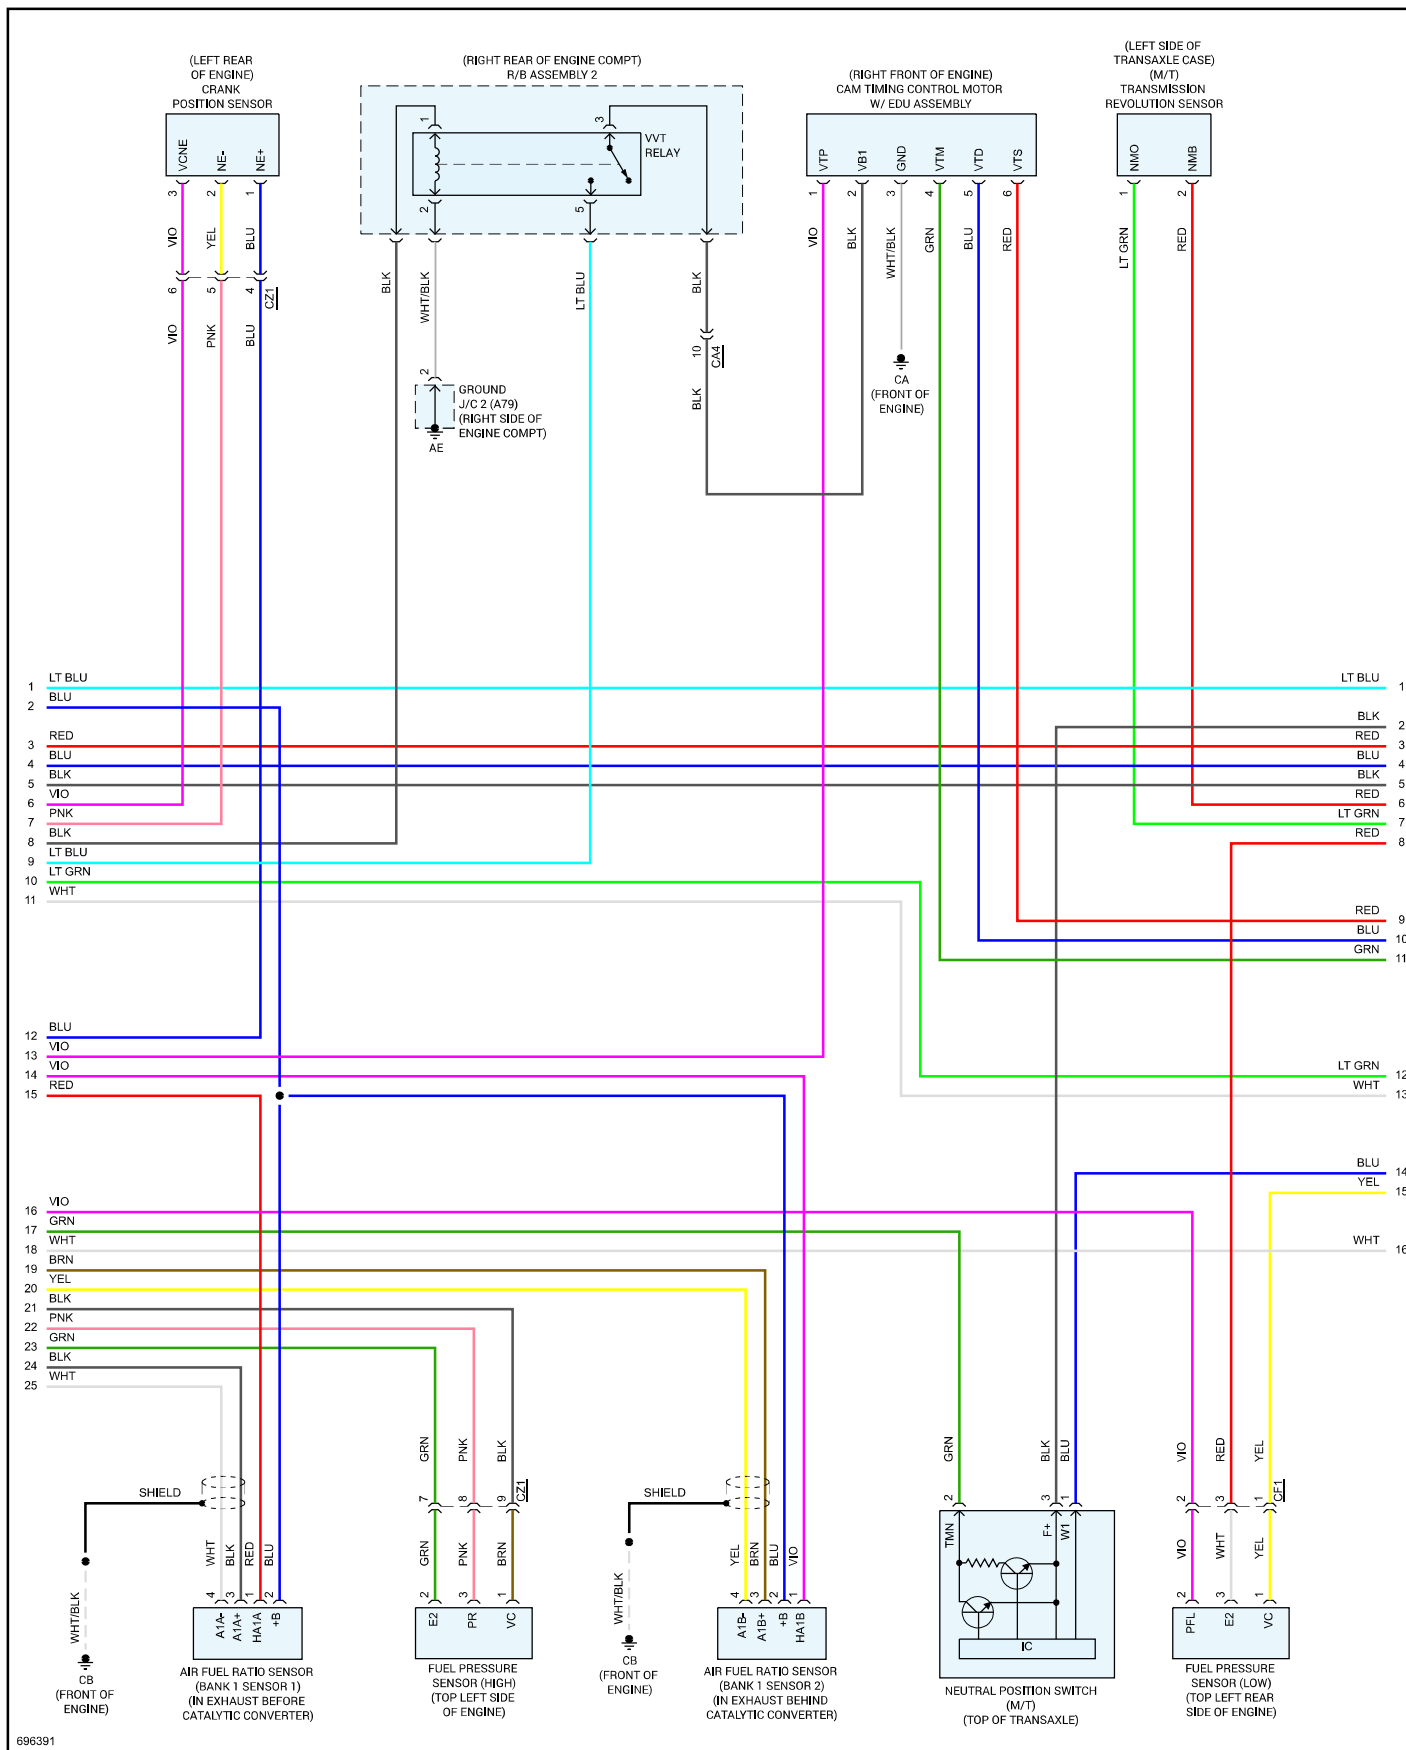

2020 Toyota Corolla Hatchback L4-2.0L (M20A-FKS)

Vehicle > Powertrain Management > Diagrams > Electrical - Interactive Color (Non OE)

Engine Controls - Hatchback - Page 1 of 7

2020 Toyota Corolla Hatchback L4-2.0L (M20A-FKS)

Vehicle > Powertrain Management > Diagrams > Electrical - Interactive Color (Non OE)

2020 Toyota Corolla Hatchback L4-2.0L (M20A-FKS)

Vehicle > Powertrain Management > Diagrams > Electrical - Interactive Color (Non OE)

696390

2020 Toyota Corolla Hatchback L4-2.0L (M20A-FKS)

Vehicle > Powertrain Management > Diagrams > Electrical - Interactive Color (Non OE)

Engine Controls - Hatchback - Page 6 of 7

2020 Toyota Corolla Hatchback L4-2.0L (M20A-FKS)

Vehicle > Powertrain Management > Diagrams > Electrical - Interactive Color (Non OE)