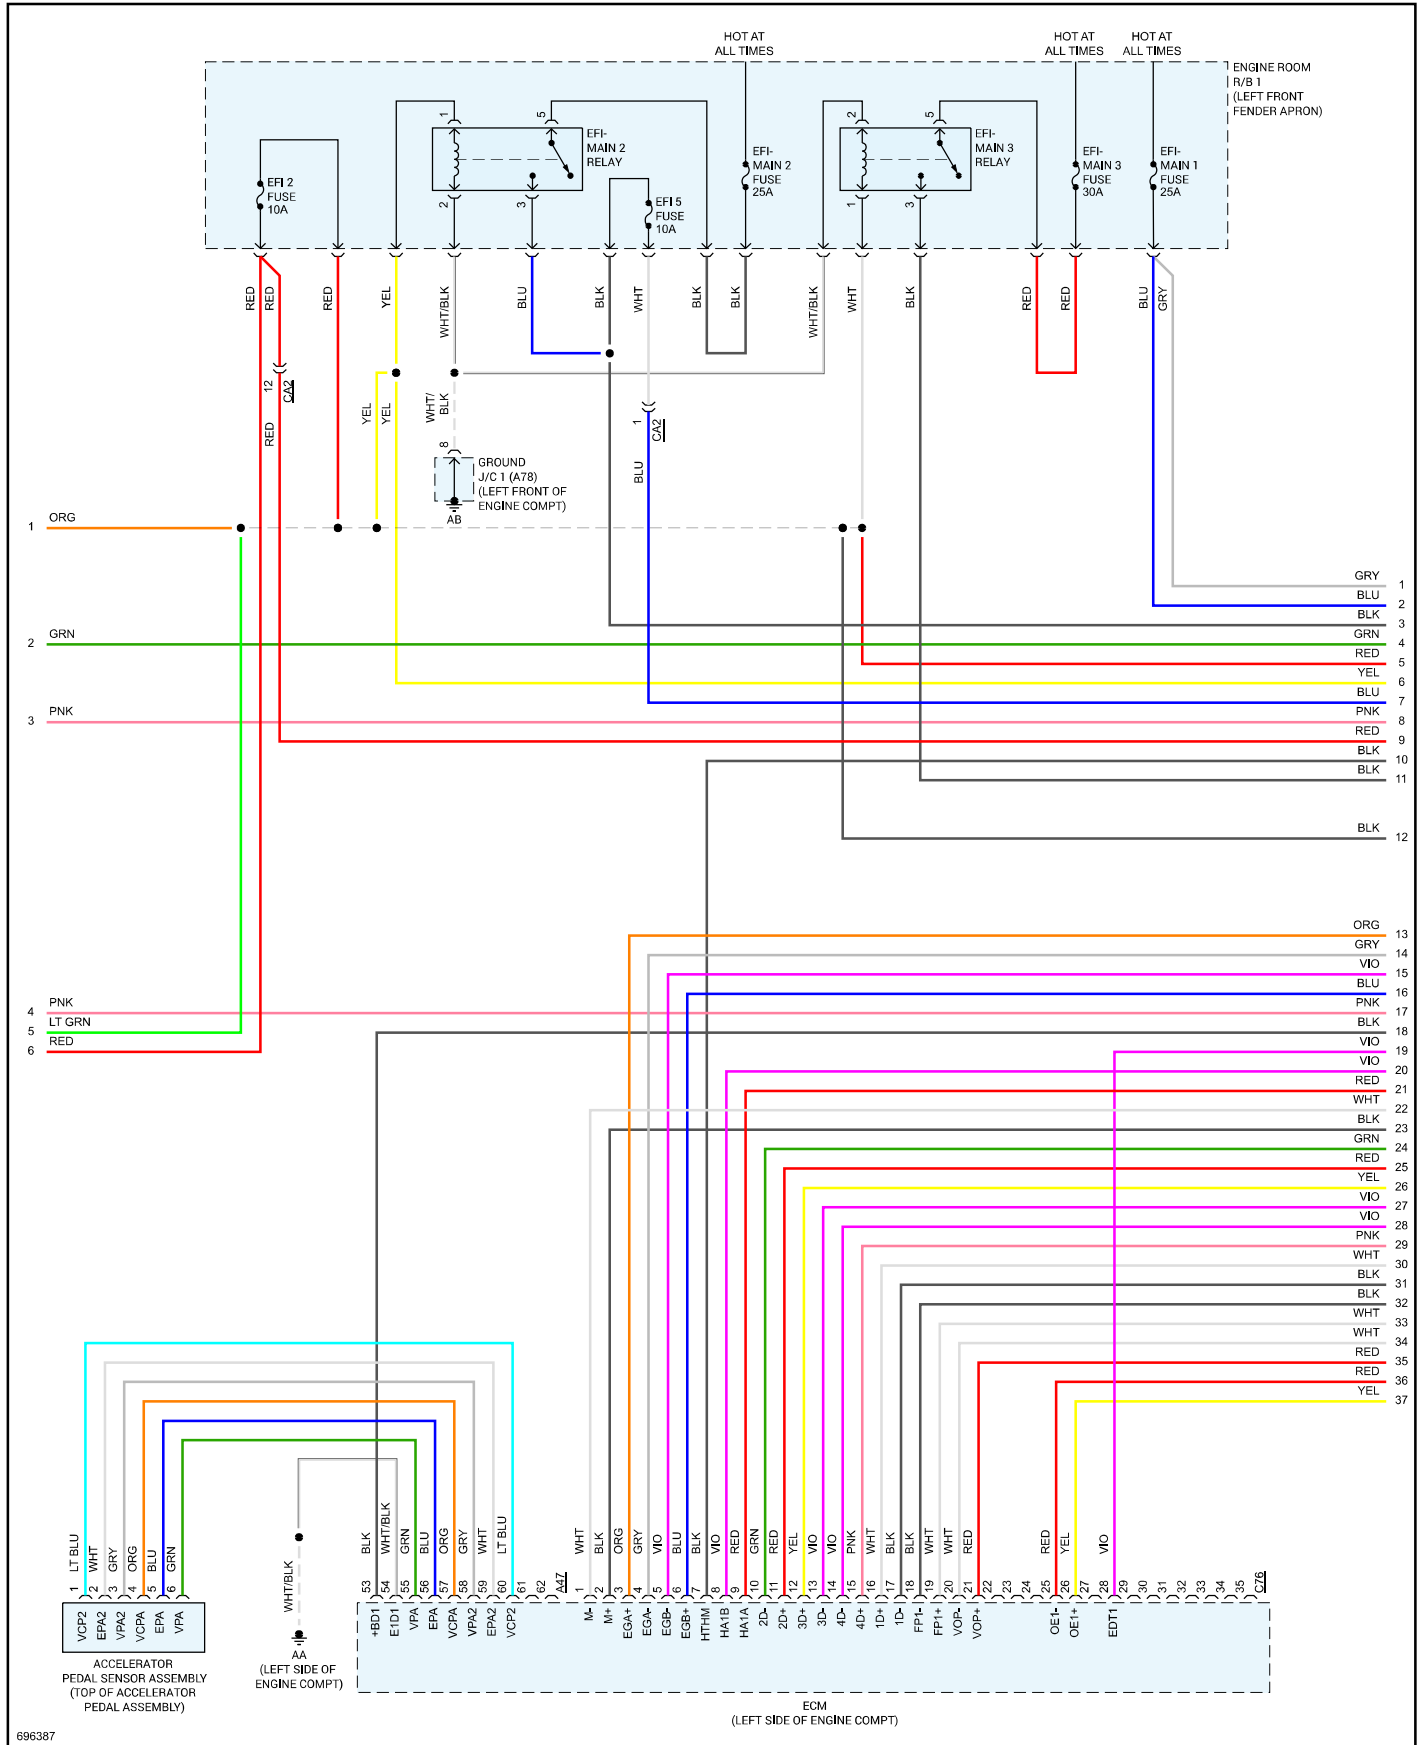

2020 Toyota Corolla Hatchback L4-2.0L (M20A-FKS)

Vehicle > Powertrain Management > Diagrams > Electrical - Interactive Color (Non OE)

Engine Controls - Hatchback - Page 1 of 7

2020 Toyota Corolla Hatchback L4-2.0L (M20A-FKS)

Vehicle > Powertrain Management > Diagrams > Electrical - Interactive Color (Non OE)

2020 Toyota Corolla Hatchback L4-2.0L (M20A-FKS)

Vehicle > Powertrain Management > Diagrams > Electrical - Interactive Color (Non OE)

696390

2020 Toyota Corolla Hatchback L4-2.0L (M20A-FKS)

Vehicle > Powertrain Management > Diagrams > Electrical - Interactive Color (Non OE)

Engine Controls - Hatchback - Page 6 of 7

2020 Toyota Corolla Hatchback L4-2.0L (M20A-FKS)

Vehicle > Powertrain Management > Diagrams > Electrical - Interactive Color (Non OE)