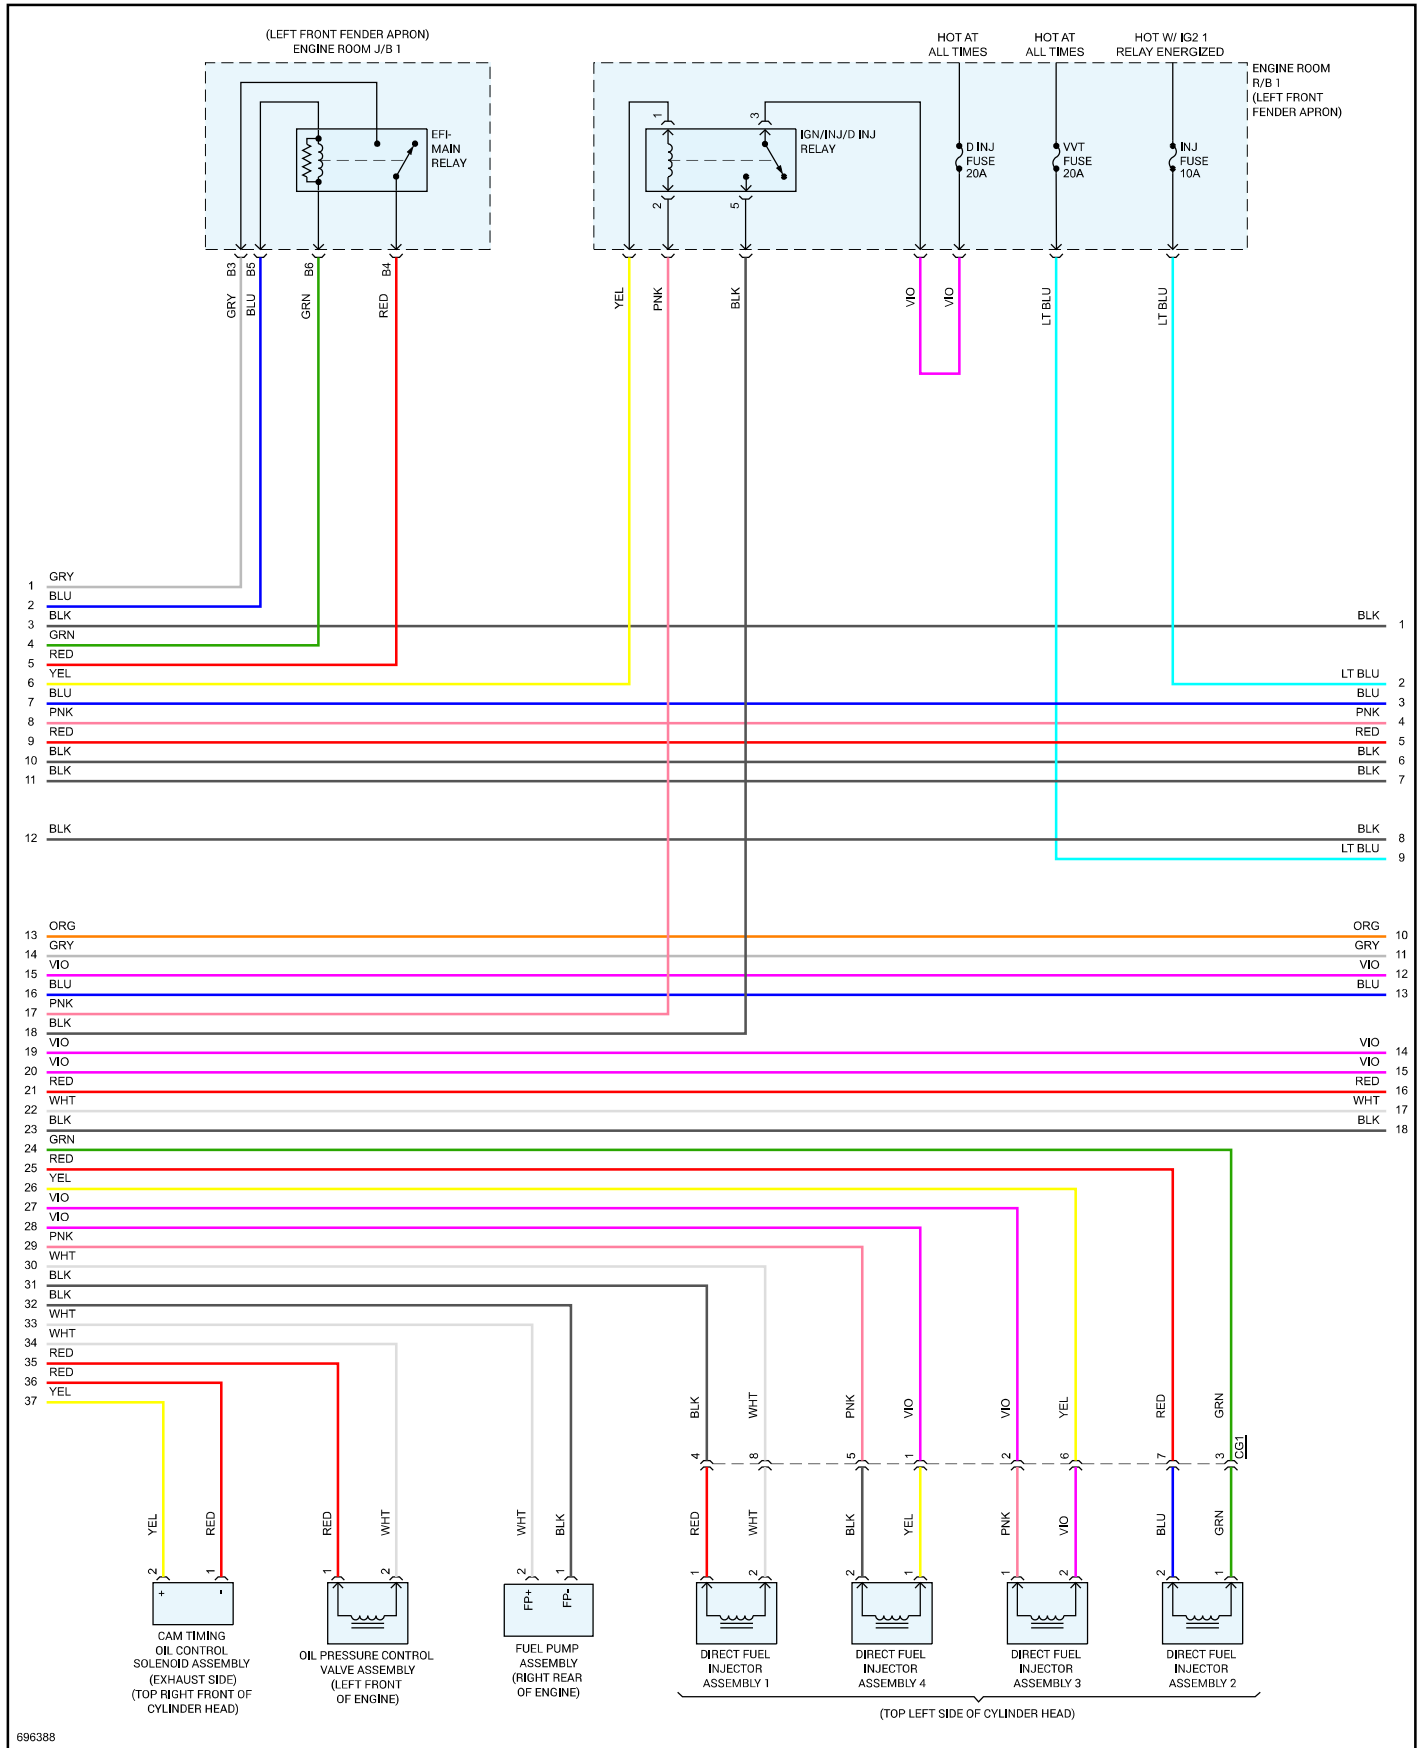

2020 Toyota Corolla Hatchback L4-2.0L (M20A-FKS)

Vehicle > Powertrain Management > Diagrams > Electrical - Interactive Color (Non OE)

Engine Controls - Hatchback - Page 1 of 7

2020 Toyota Corolla Hatchback L4-2.0L (M20A-FKS)

Vehicle > Powertrain Management > Diagrams > Electrical - Interactive Color (Non OE)

2020 Toyota Corolla Hatchback L4-2.0L (M20A-FKS)

Vehicle > Powertrain Management > Diagrams > Electrical - Interactive Color (Non OE)

696390

2020 Toyota Corolla Hatchback L4-2.0L (M20A-FKS)

Vehicle > Powertrain Management > Diagrams > Electrical - Interactive Color (Non OE)

Engine Controls - Hatchback - Page 6 of 7

2020 Toyota Corolla Hatchback L4-2.0L (M20A-FKS)

Vehicle > Powertrain Management > Diagrams > Electrical - Interactive Color (Non OE)