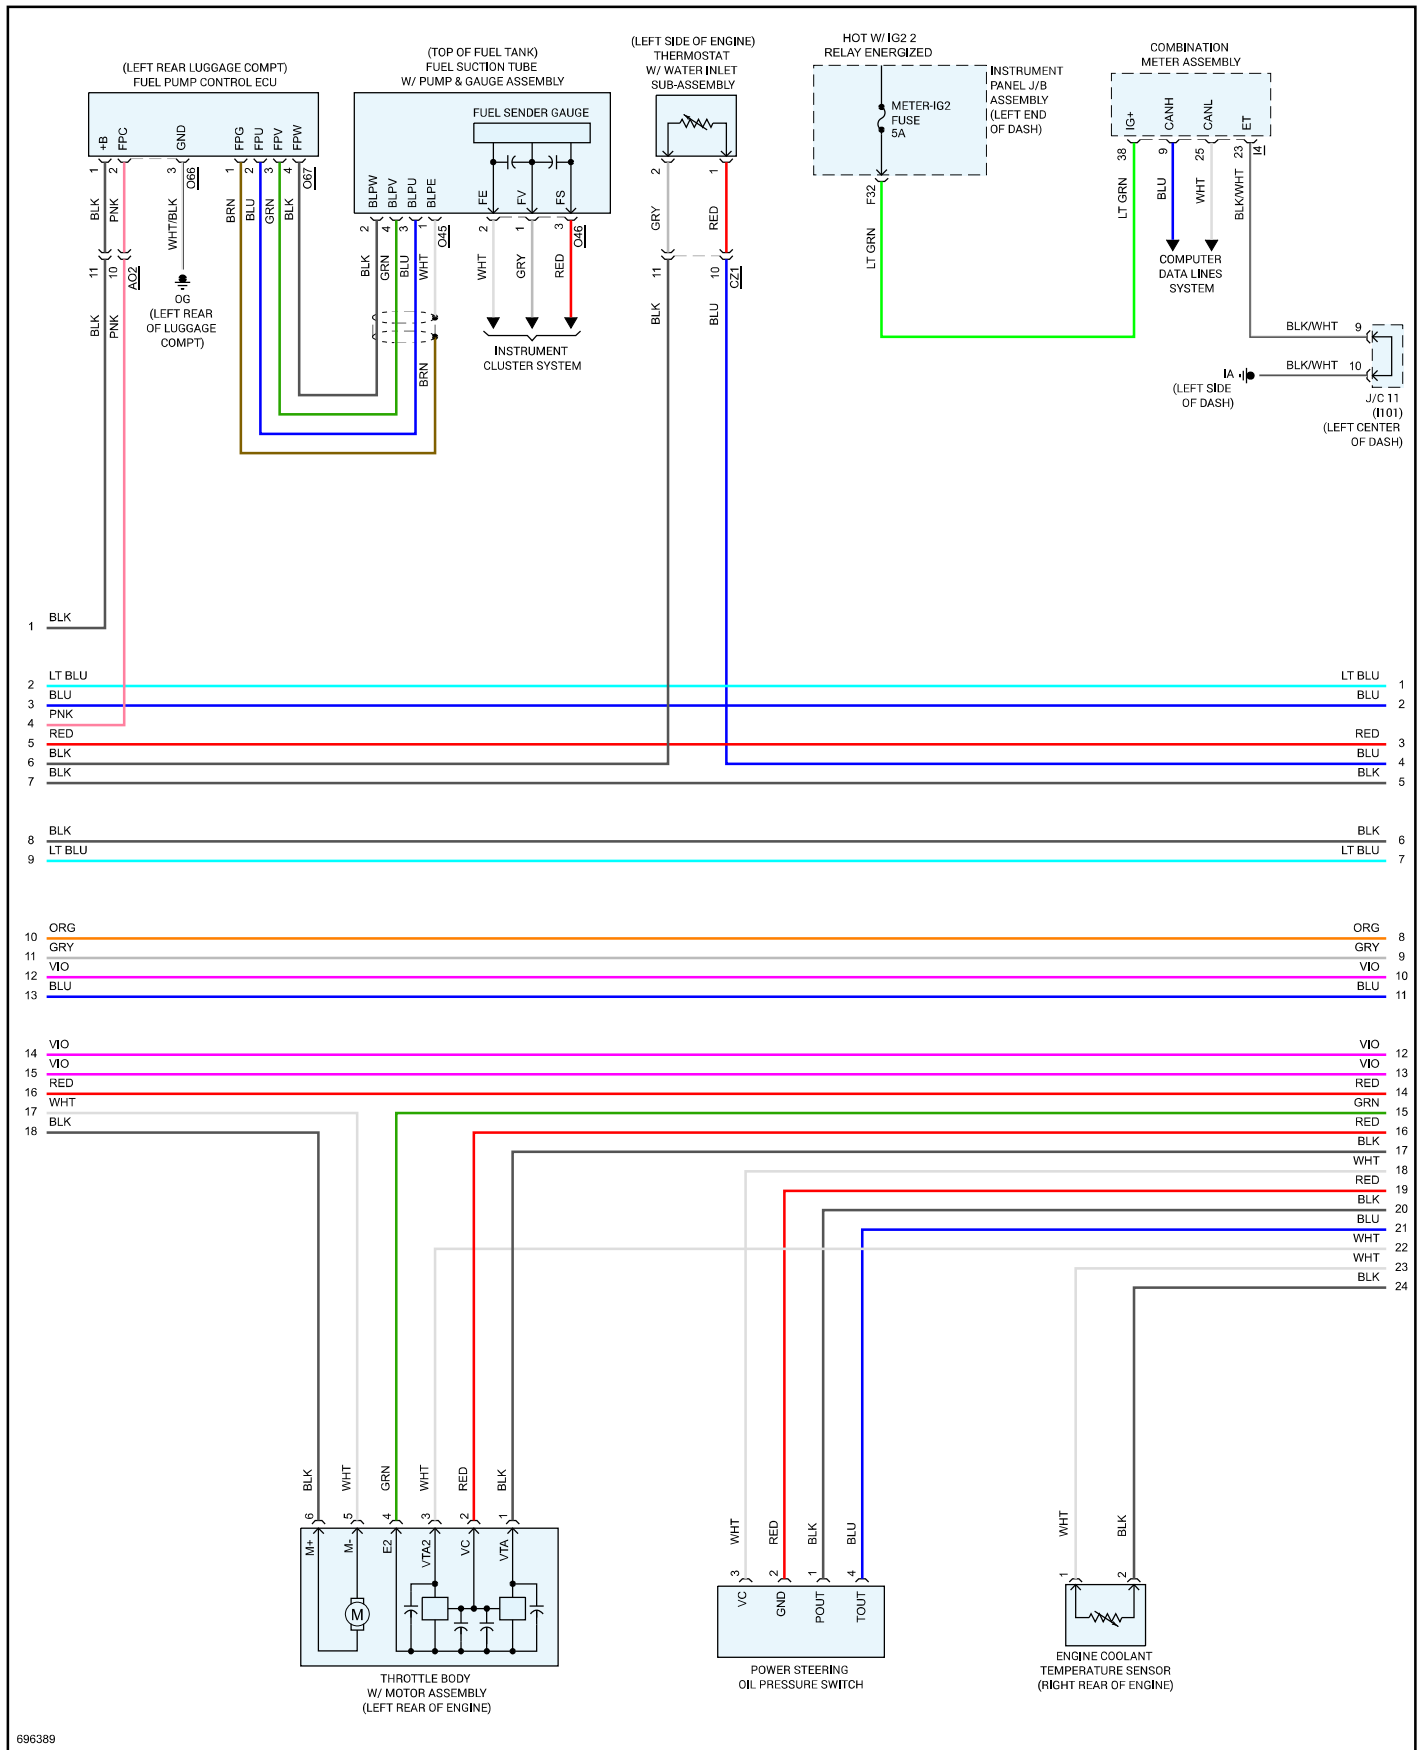

2020 Toyota Corolla Hatchback L4-2.0L (M20A-FKS)

Vehicle > Powertrain Management > Diagrams > Electrical - Interactive Color (Non OE)

Engine Controls - Hatchback - Page 1 of 7

2020 Toyota Corolla Hatchback L4-2.0L (M20A-FKS)

Vehicle > Powertrain Management > Diagrams > Electrical - Interactive Color (Non OE)

2020 Toyota Corolla Hatchback L4-2.0L (M20A-FKS)

Vehicle > Powertrain Management > Diagrams > Electrical - Interactive Color (Non OE)

696390

2020 Toyota Corolla Hatchback L4-2.0L (M20A-FKS)

Vehicle > Powertrain Management > Diagrams > Electrical - Interactive Color (Non OE)

Engine Controls - Hatchback - Page 6 of 7

2020 Toyota Corolla Hatchback L4-2.0L (M20A-FKS)