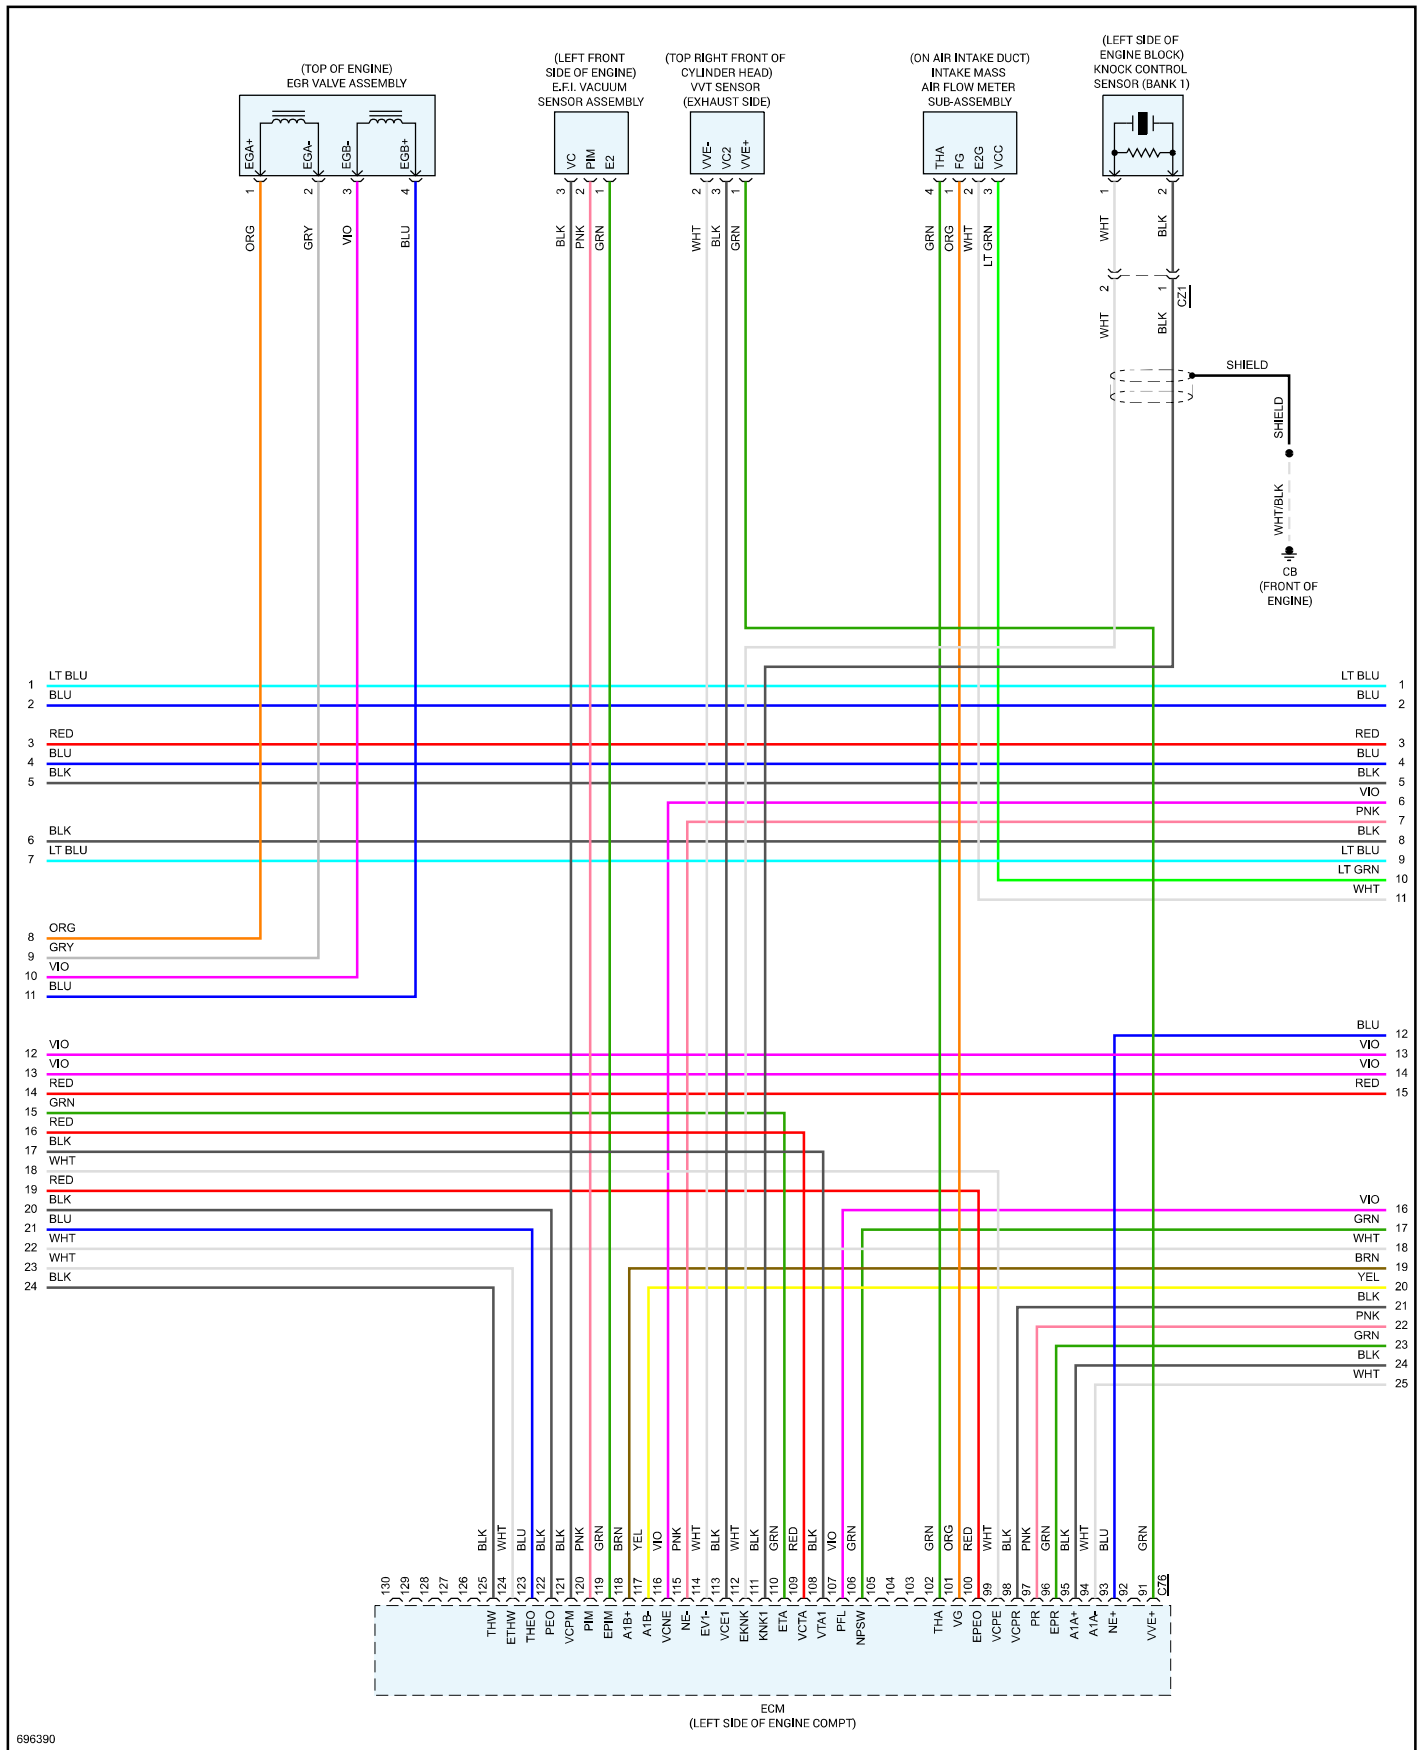

2020 Toyota Corolla Hatchback L4-2.0L (M20A-FKS)

Vehicle > Powertrain Management > Diagrams > Electrical - Interactive Color (Non OE)

Engine Controls - Hatchback - Page 1 of 7

2020 Toyota Corolla Hatchback L4-2.0L (M20A-FKS)

Vehicle > Powertrain Management > Diagrams > Electrical - Interactive Color (Non OE)

2020 Toyota Corolla Hatchback L4-2.0L (M20A-FKS)

Vehicle > Powertrain Management > Diagrams > Electrical - Interactive Color (Non OE)

696390

2020 Toyota Corolla Hatchback L4-2.0L (M20A-FKS)

Vehicle > Powertrain Management > Diagrams > Electrical - Interactive Color (Non OE)

Engine Controls - Hatchback - Page 6 of 7

2020 Toyota Corolla Hatchback L4-2.0L (M20A-FKS)

Vehicle > Powertrain Management > Diagrams > Electrical - Interactive Color (Non OE)