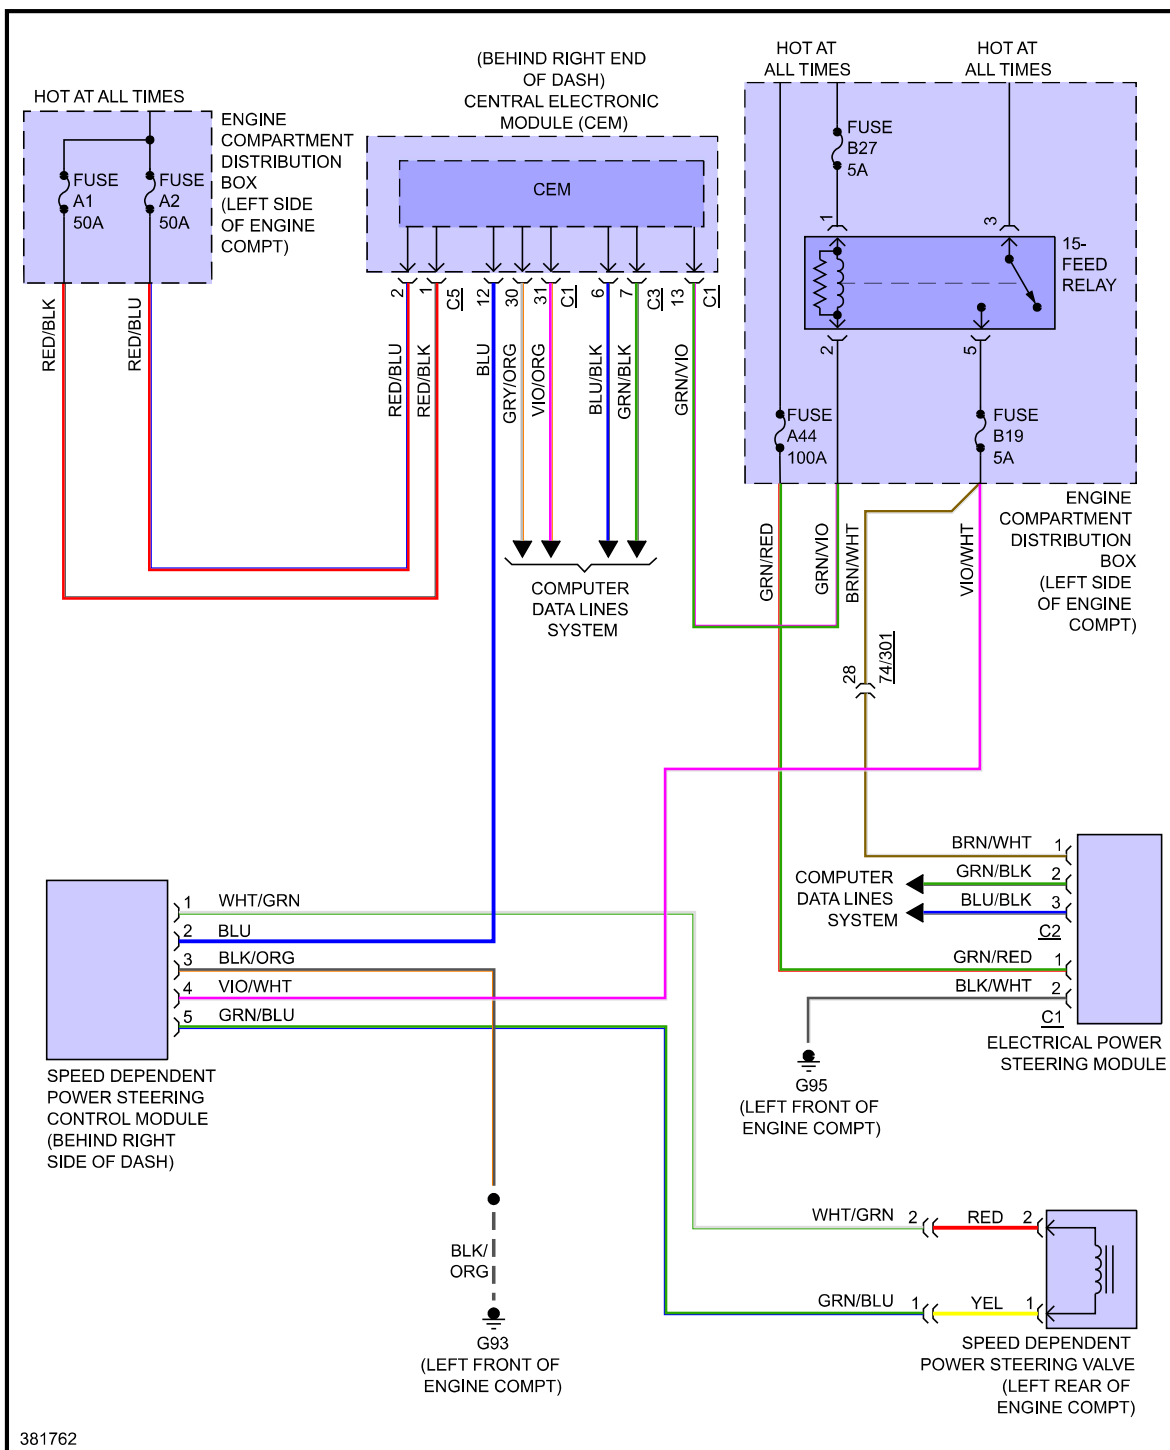

PRODEMAND

YMMS: 2012 Volvo XC60 Base
Engine: 3.2L Eng
VIN:

May 18, 2023
License:
Odometer:

ELECTRONIC POWER STEERING

Fig 1: Electronic Power Steering Circuit

381762