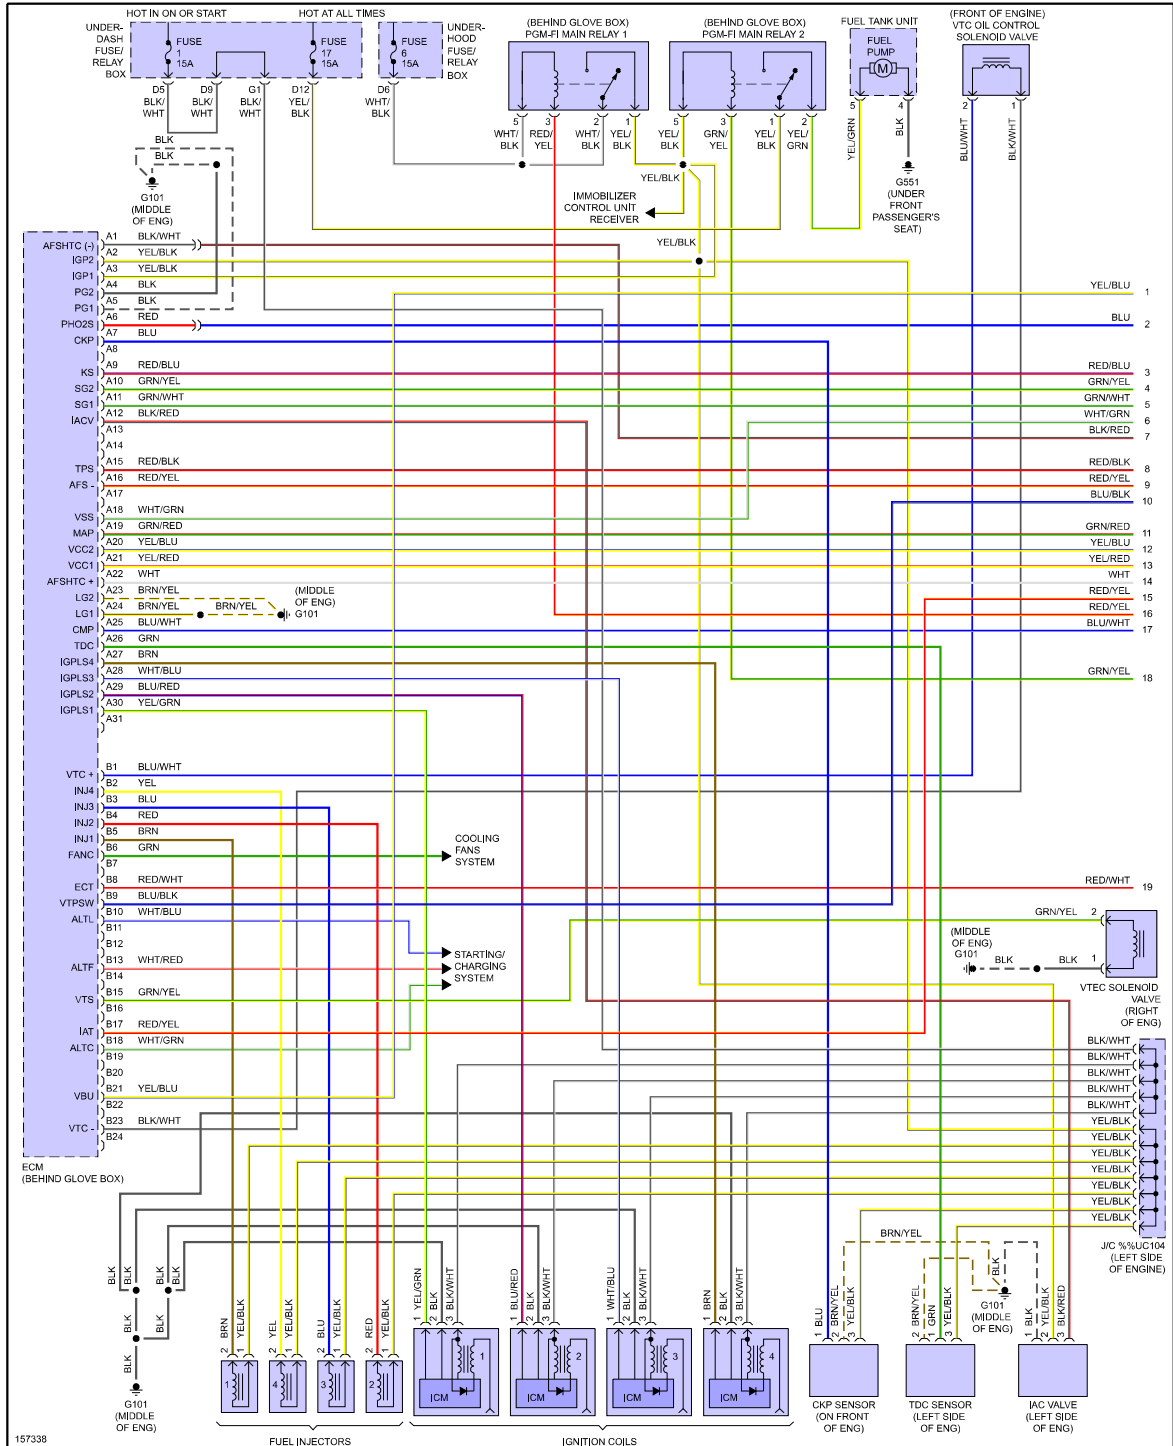

YMMS: 2005 Honda Civic Si
Engine: 2.0L Eng
VIN:

Sep 23, 2022
License:
Odometer:

ENGINE PERFORMANCE > 2.0L

Fig 1: 2.0L, Engine Performance Circuit (1 of 3)

Fig 2: 2.0L, Engine Performance Circuit (2 of 3)

Fig 3: 2.0L, Engine Performance Circuit (3 of 3)