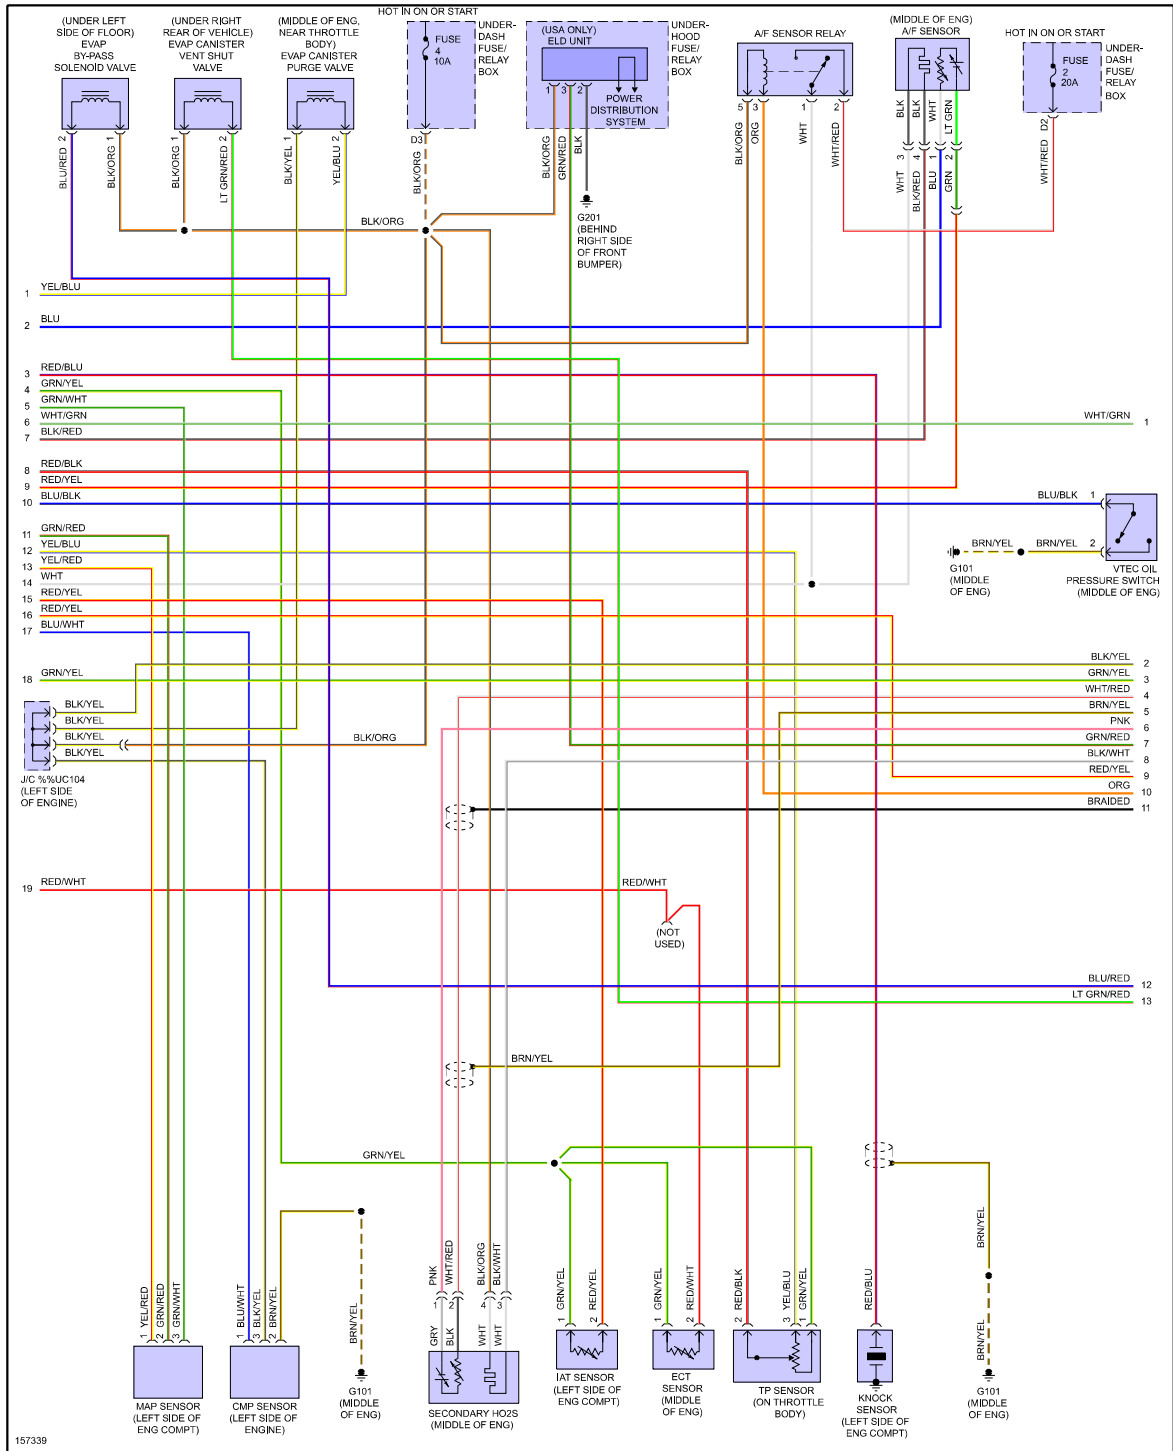

YMMS: 2005 Honda Civic Si
Engine: 2.0L Eng
VIN:

Sep 23, 2022
License:
Odometer:

ENGINE PERFORMANCE > 2.0L

Fig 1: 2.0L, Engine Performance Circuit (1 of 3)

Fig 2: 2.0L, Engine Performance Circuit (2 of 3)

Fig 3: 2.0L, Engine Performance Circuit (3 of 3)