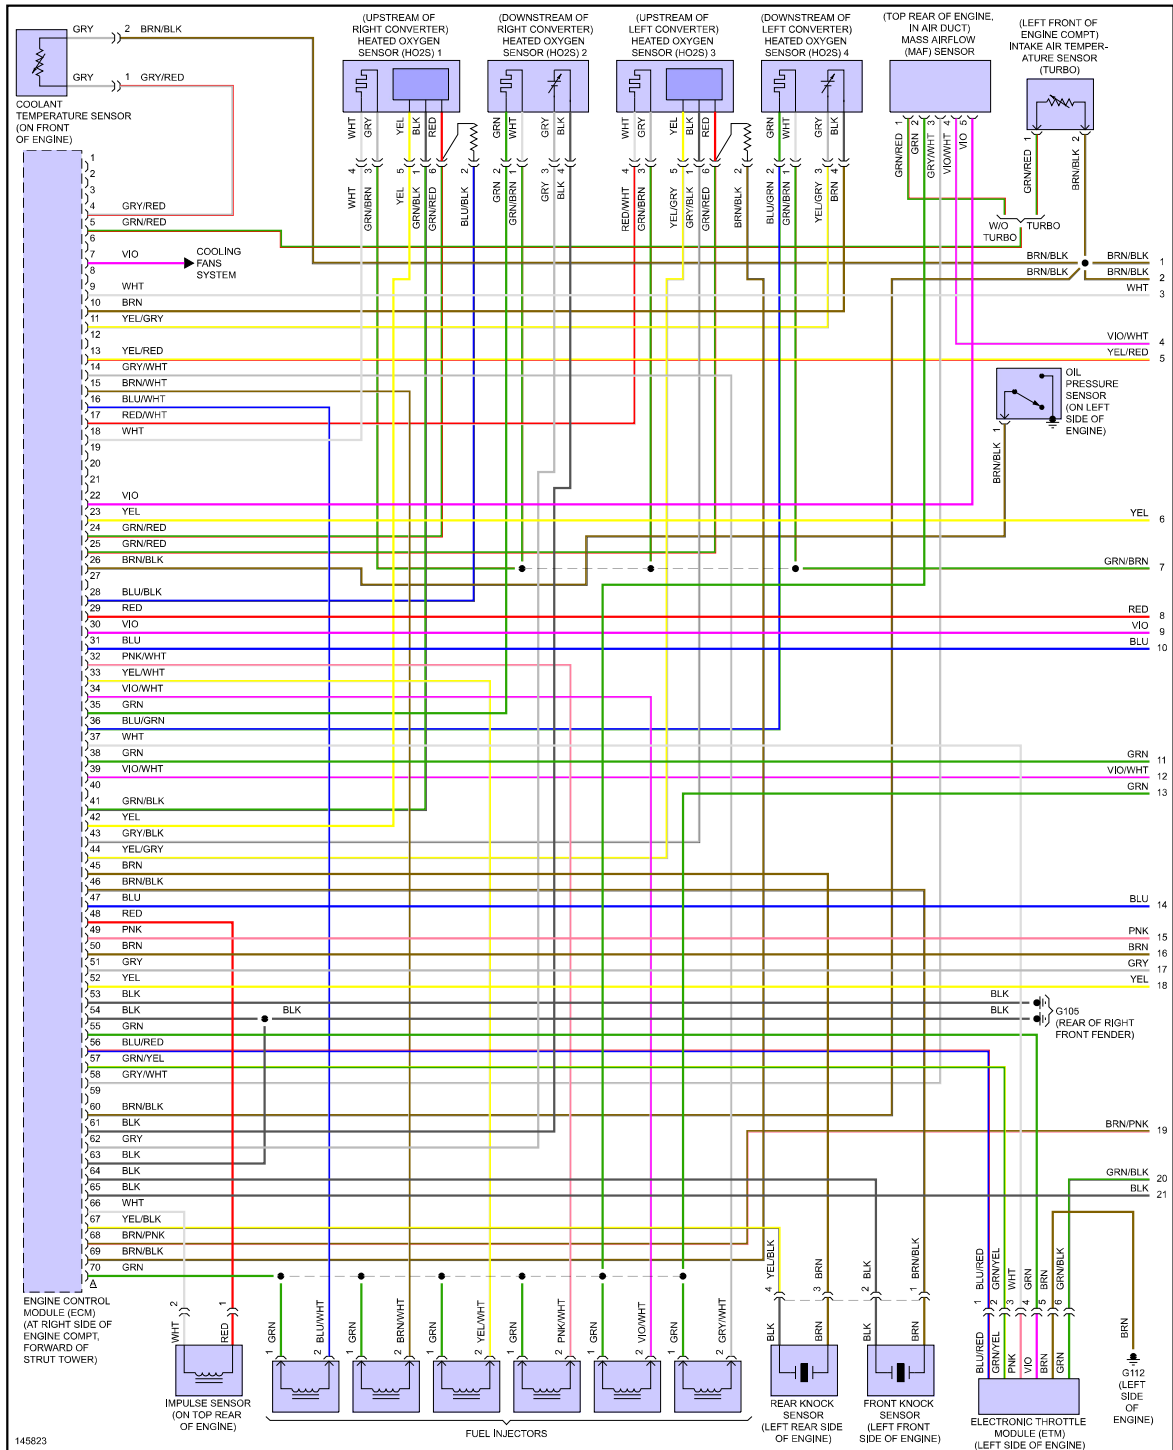

YMMS: 2001 Volvo S80 Base
 Engine: 2.9L Eng
 VIN:

Mar 29, 2022
 License:
 Odometer:

ENGINE PERFORMANCE > 2.9L

Fig 1: 2.9L, Engine Performance Circuits (1 of 3)

Fig 2: 2.9L, Engine Performance Circuits (2 of 3)