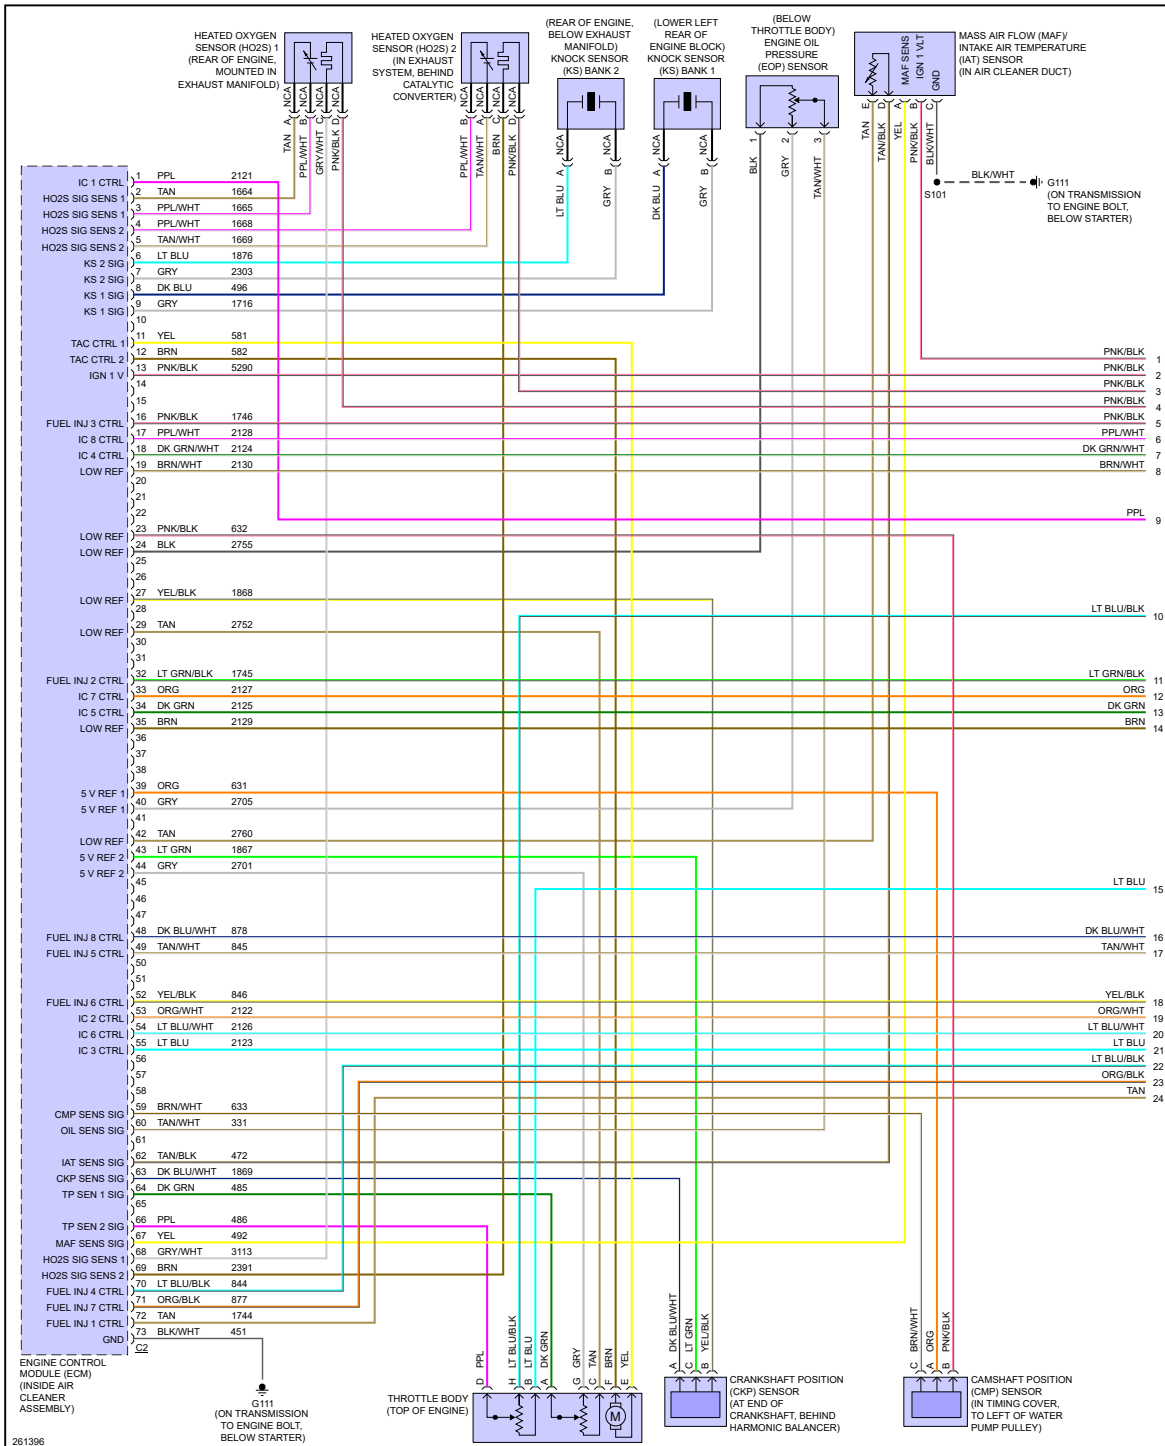

YMMS: 2007 Chevrolet Impala SS
 Engine: 5.3L Eng
 VIN:

Feb 7, 2022

License:
 Odometer:

ENGINE PERFORMANCE > 5.3L VIN C

Fig 1: 5.3L VIN C, Engine Performance Circuit (1 of 4)

Fig 2: 5.3L VIN C, Engine Performance Circuit (2 of 4)