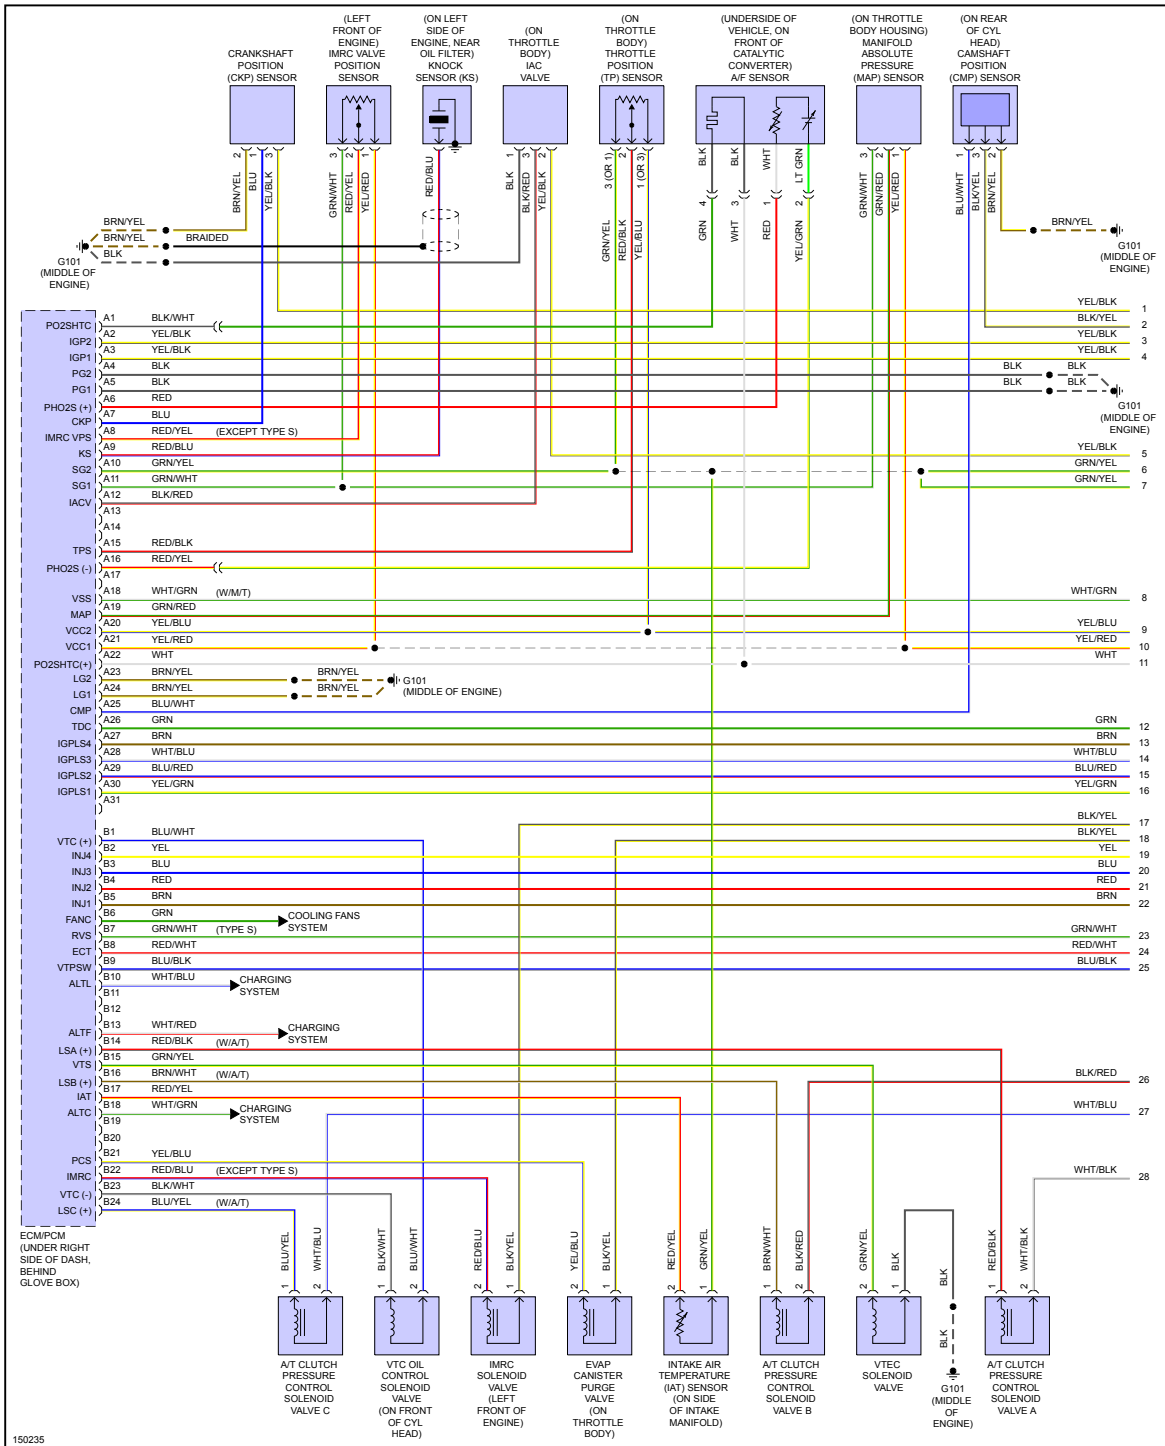

PRODEMAND

YMMS: 2003 Acura RSX Type S
Engine: 2.0L Eng
VIN:

Dec 5, 2022

License:
Odometer:

ENGINE PERFORMANCE > 2.0L

Fig 1: 2.0L, Engine Performance Circuit (1 of 6)

Fig 2: 2.0L, Engine Performance Circuit (2 of 6)

Fig 3: 2.0L, Engine Performance Circuit (3 of 6)

Fig 4: 2.0L, Engine Performance Circuit (4 of 6)

Fig 5: 2.0L, Engine Performance Circuit (5 of 6)

150239

Fig 6: 2.0L, Engine Performance Circuit (6 of 6)

150240