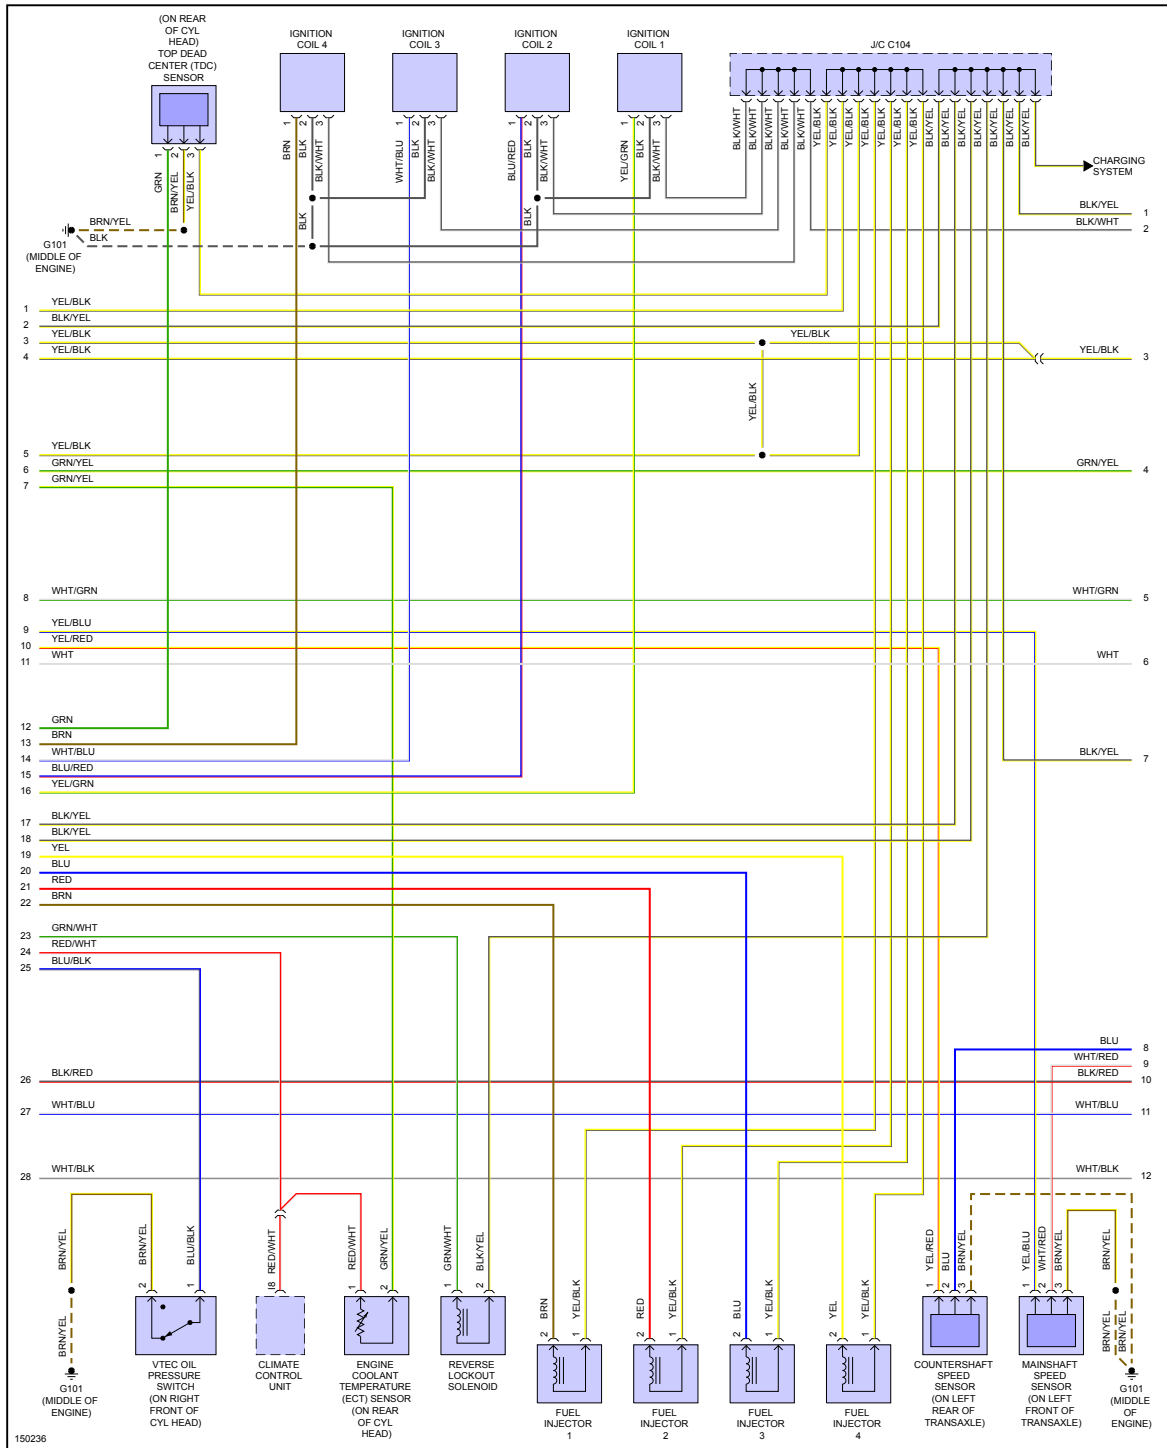

PRODEMAND

YMMS: 2003 Acura RSX Type S
Engine: 2.0L Eng
VIN:

Dec 5, 2022

License:
Odometer:

ENGINE PERFORMANCE > 2.0L

Fig 1: 2.0L, Engine Performance Circuit (1 of 6)

Fig 2: 2.0L, Engine Performance Circuit (2 of 6)

Fig 3: 2.0L, Engine Performance Circuit (3 of 6)

Fig 4: 2.0L, Engine Performance Circuit (4 of 6)

Fig 5: 2.0L, Engine Performance Circuit (5 of 6)

150239

Fig 6: 2.0L, Engine Performance Circuit (6 of 6)

150240