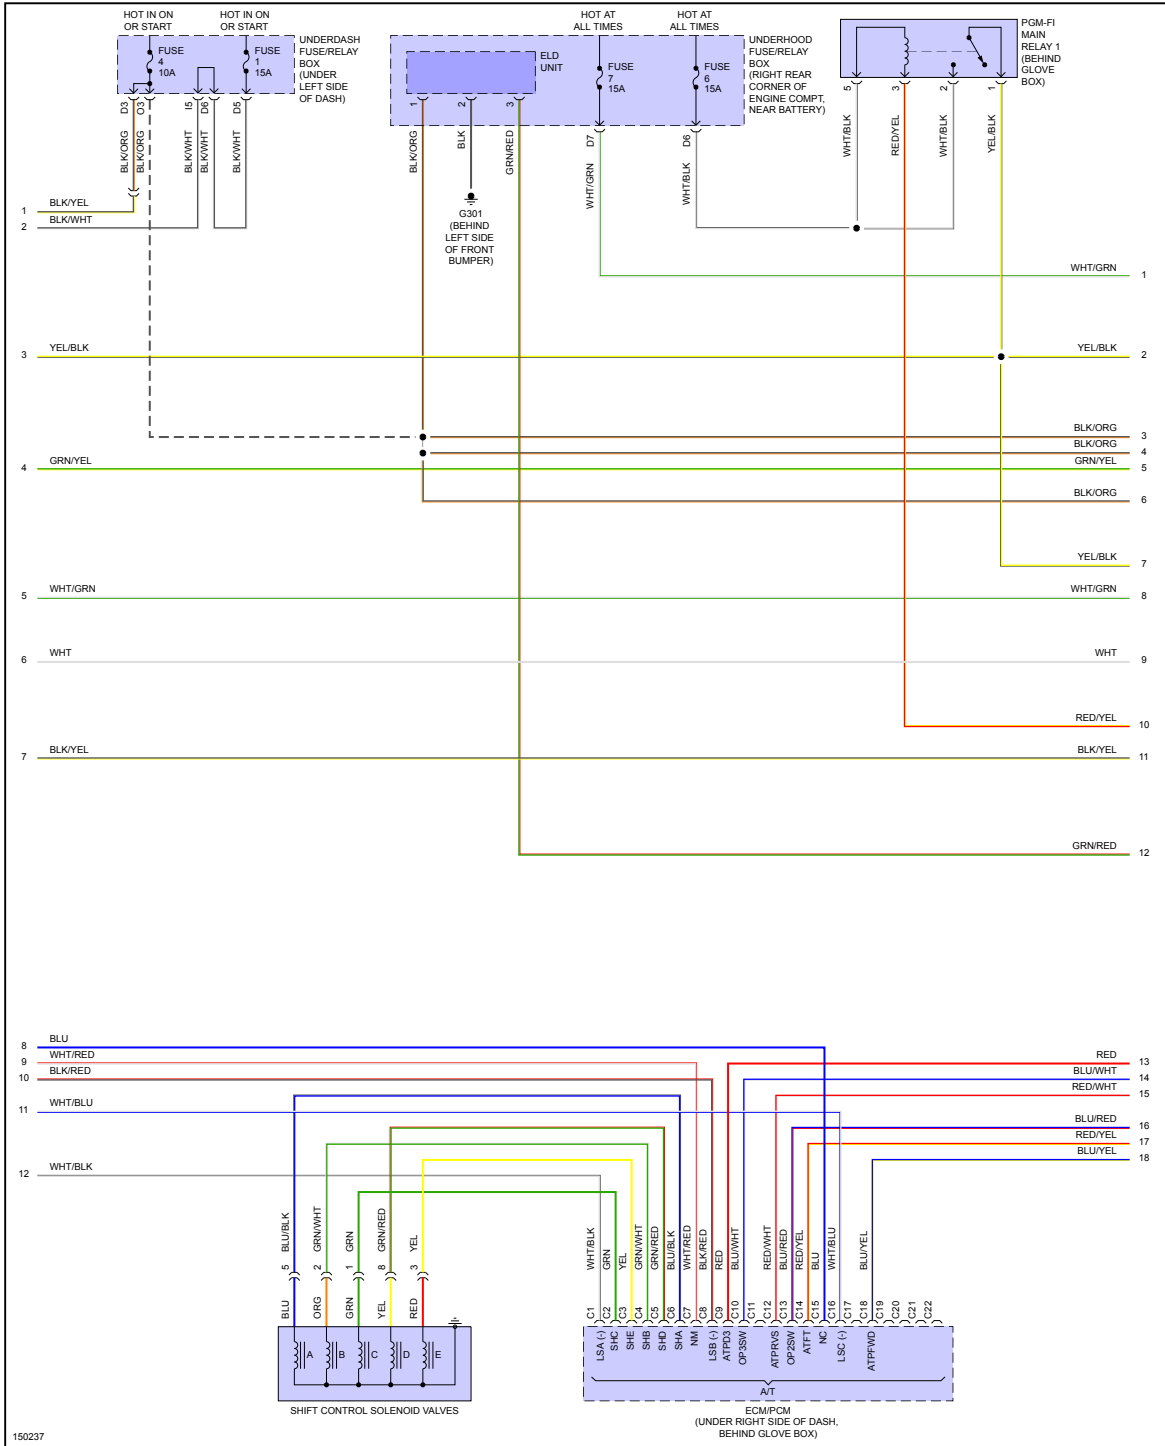

PRODEMAND

YMMS: 2003 Acura RSX Type S
Engine: 2.0L Eng
VIN:

Dec 5, 2022

License:
Odometer:

ENGINE PERFORMANCE > 2.0L

Fig 1: 2.0L, Engine Performance Circuit (1 of 6)

Fig 2: 2.0L, Engine Performance Circuit (2 of 6)

Fig 3: 2.0L, Engine Performance Circuit (3 of 6)

Fig 4: 2.0L, Engine Performance Circuit (4 of 6)

Fig 5: 2.0L, Engine Performance Circuit (5 of 6)

150239

Fig 6: 2.0L, Engine Performance Circuit (6 of 6)

150240