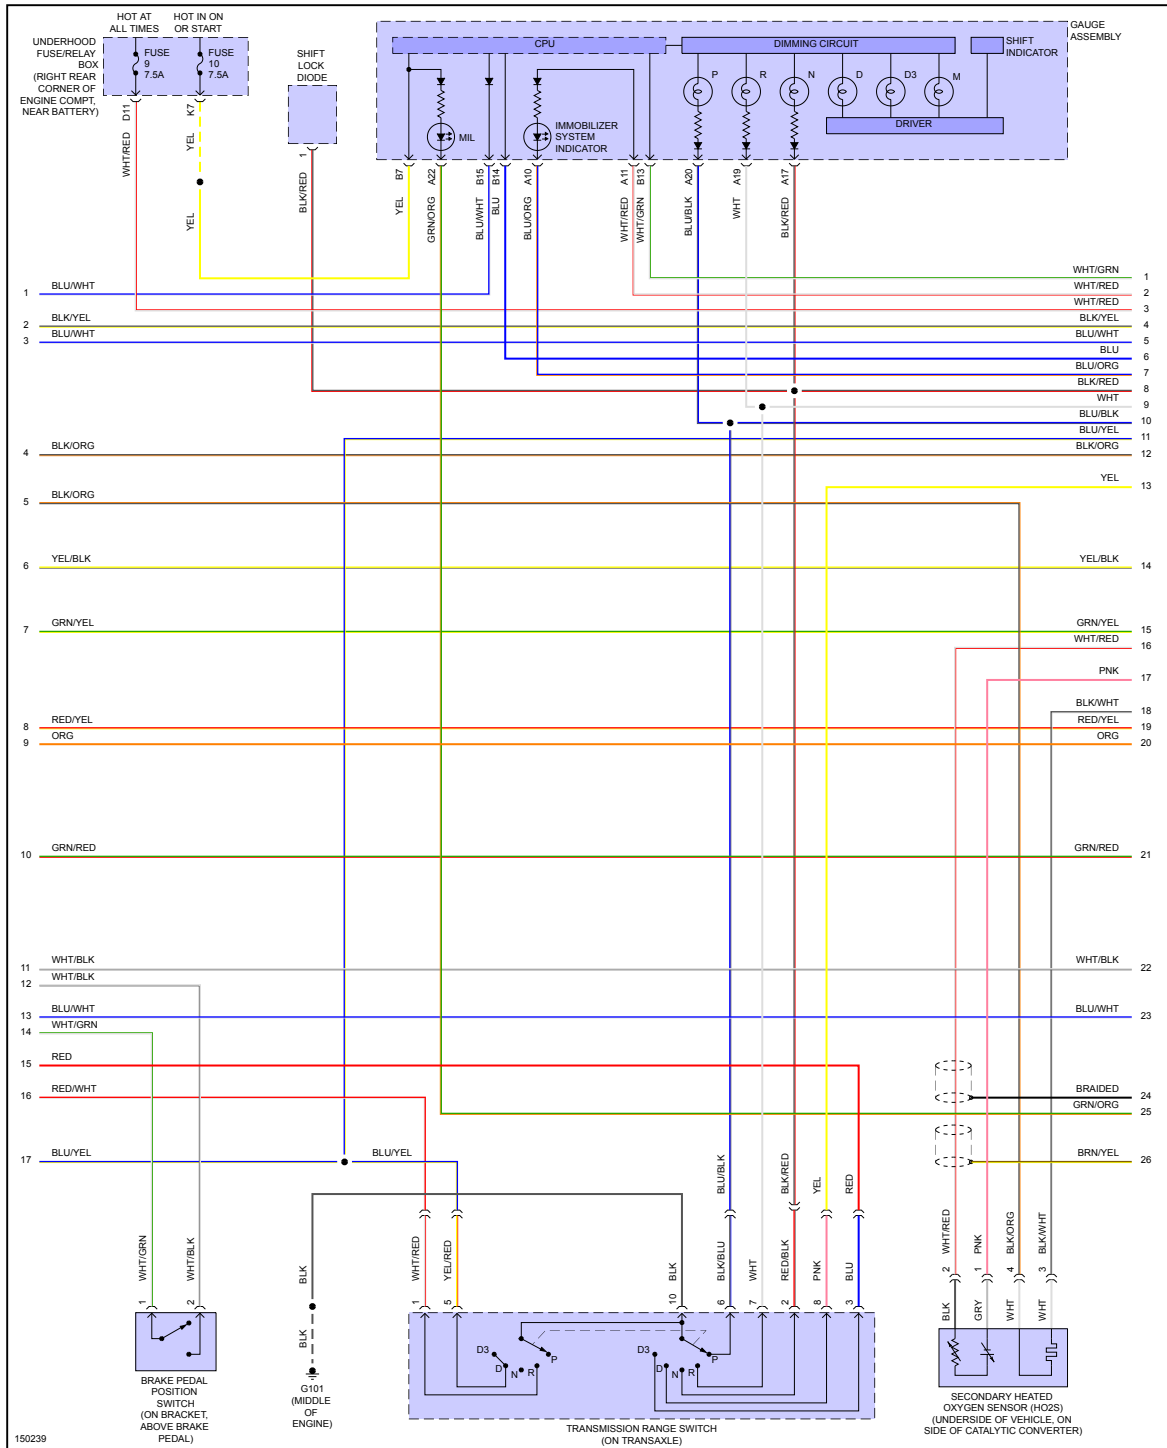

PRODEMAND

YMMS: 2003 Acura RSX Type S
Engine: 2.0L Eng
VIN:

Dec 5, 2022

License:
Odometer:

ENGINE PERFORMANCE > 2.0L

Fig 1: 2.0L, Engine Performance Circuit (1 of 6)

Fig 2: 2.0L, Engine Performance Circuit (2 of 6)

Fig 3: 2.0L, Engine Performance Circuit (3 of 6)

Fig 4: 2.0L, Engine Performance Circuit (4 of 6)

Fig 5: 2.0L, Engine Performance Circuit (5 of 6)

150239

Fig 6: 2.0L, Engine Performance Circuit (6 of 6)

150240