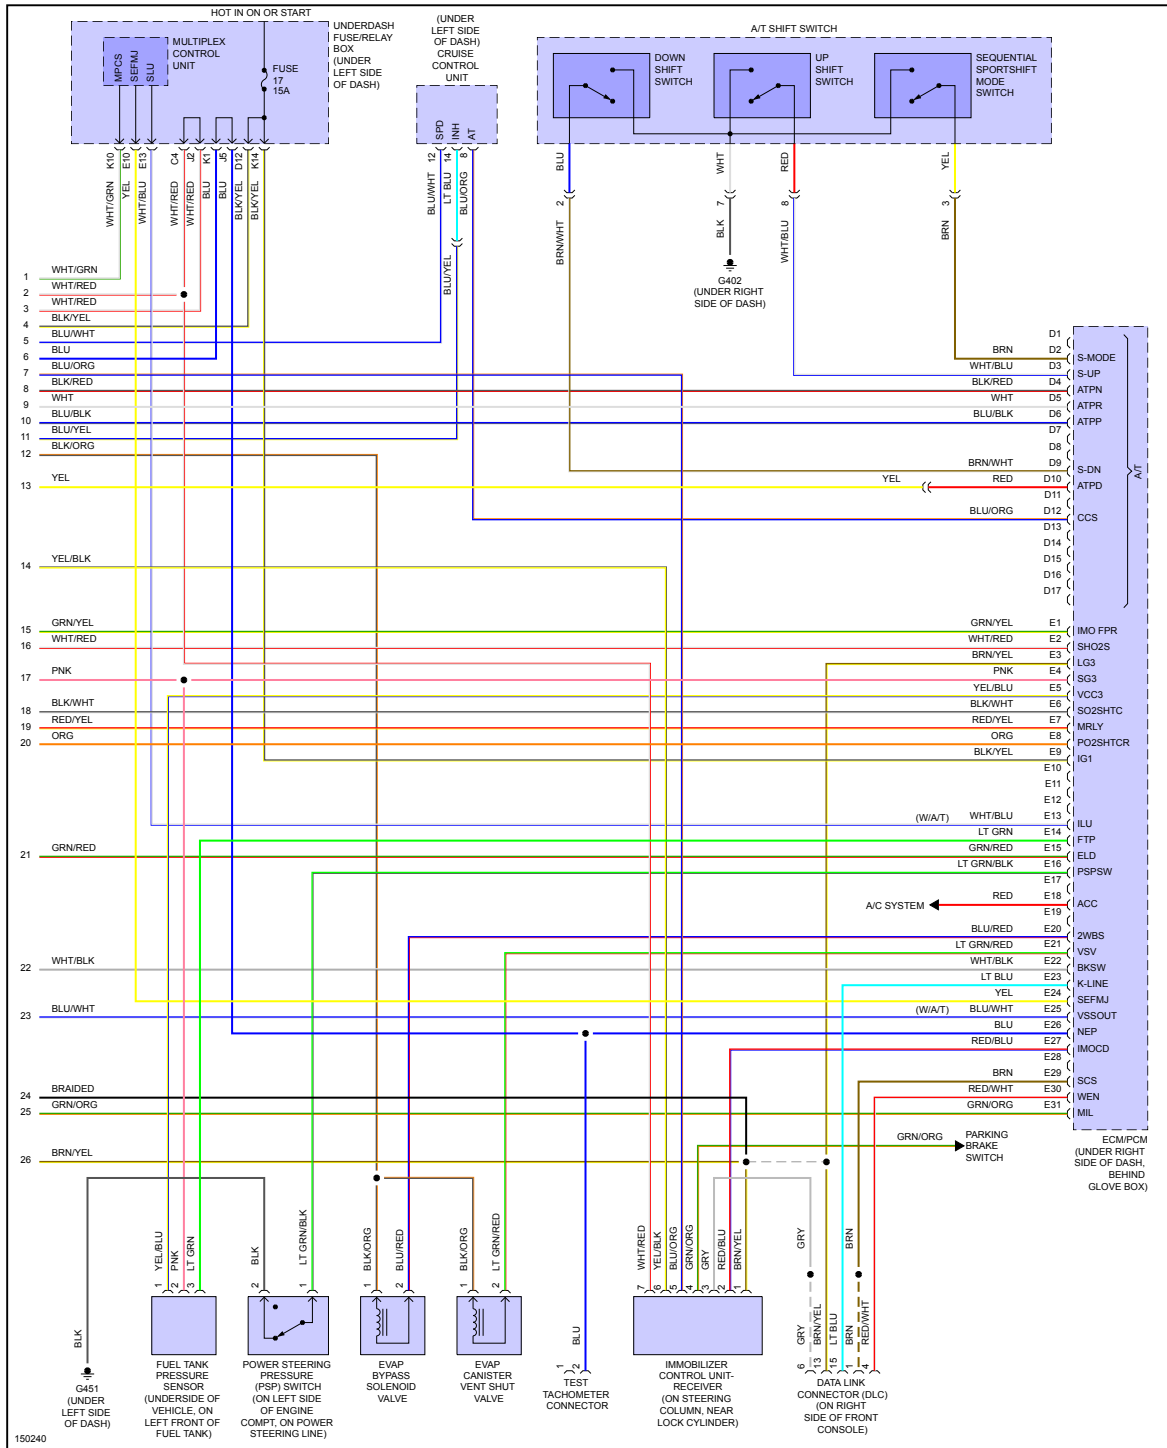

PRODEMAND

YMMS: 2003 Acura RSX Type S
Engine: 2.0L Eng
VIN:

Dec 5, 2022

License:
Odometer:

ENGINE PERFORMANCE > 2.0L

Fig 1: 2.0L, Engine Performance Circuit (1 of 6)

Fig 2: 2.0L, Engine Performance Circuit (2 of 6)

Fig 3: 2.0L, Engine Performance Circuit (3 of 6)

Fig 4: 2.0L, Engine Performance Circuit (4 of 6)

Fig 5: 2.0L, Engine Performance Circuit (5 of 6)

150239

Fig 6: 2.0L, Engine Performance Circuit (6 of 6)

150240