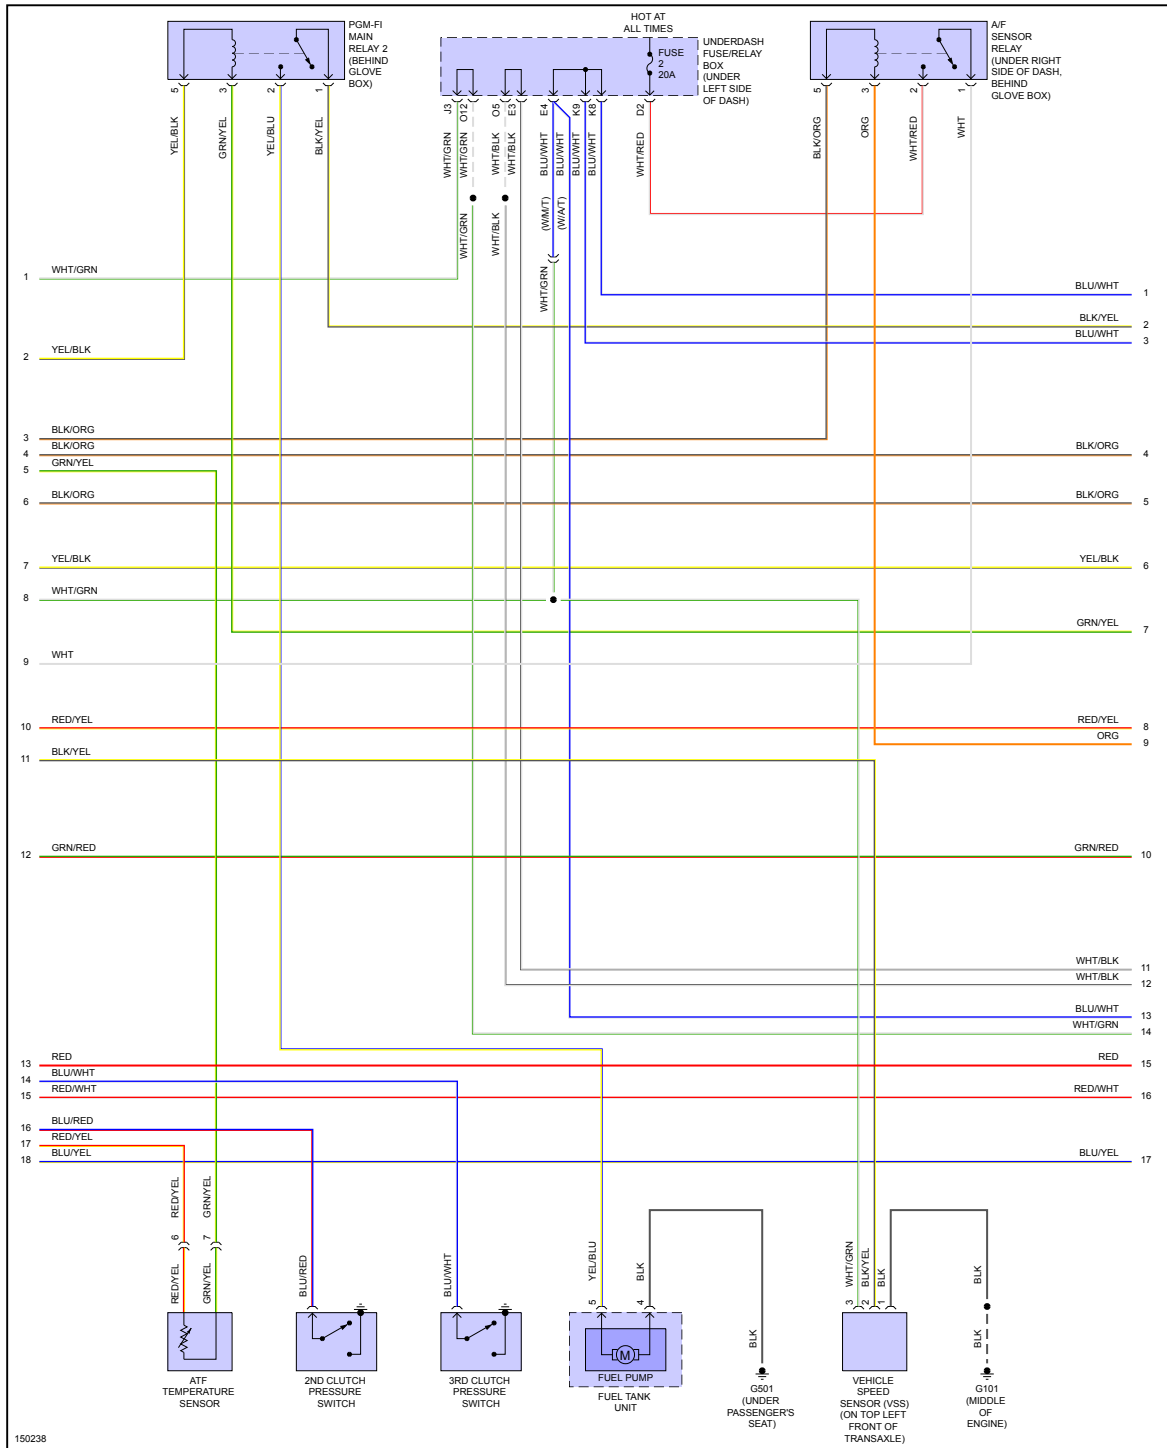

PRODEMAND

YMMS: 2003 Acura RSX Type S
Engine: 2.0L Eng
VIN:

Dec 5, 2022

License:
Odometer:

ENGINE PERFORMANCE > 2.0L

Fig 1: 2.0L, Engine Performance Circuit (1 of 6)

Fig 2: 2.0L, Engine Performance Circuit (2 of 6)

Fig 3: 2.0L, Engine Performance Circuit (3 of 6)

Fig 4: 2.0L, Engine Performance Circuit (4 of 6)

Fig 5: 2.0L, Engine Performance Circuit (5 of 6)

150239

Fig 6: 2.0L, Engine Performance Circuit (6 of 6)

150240