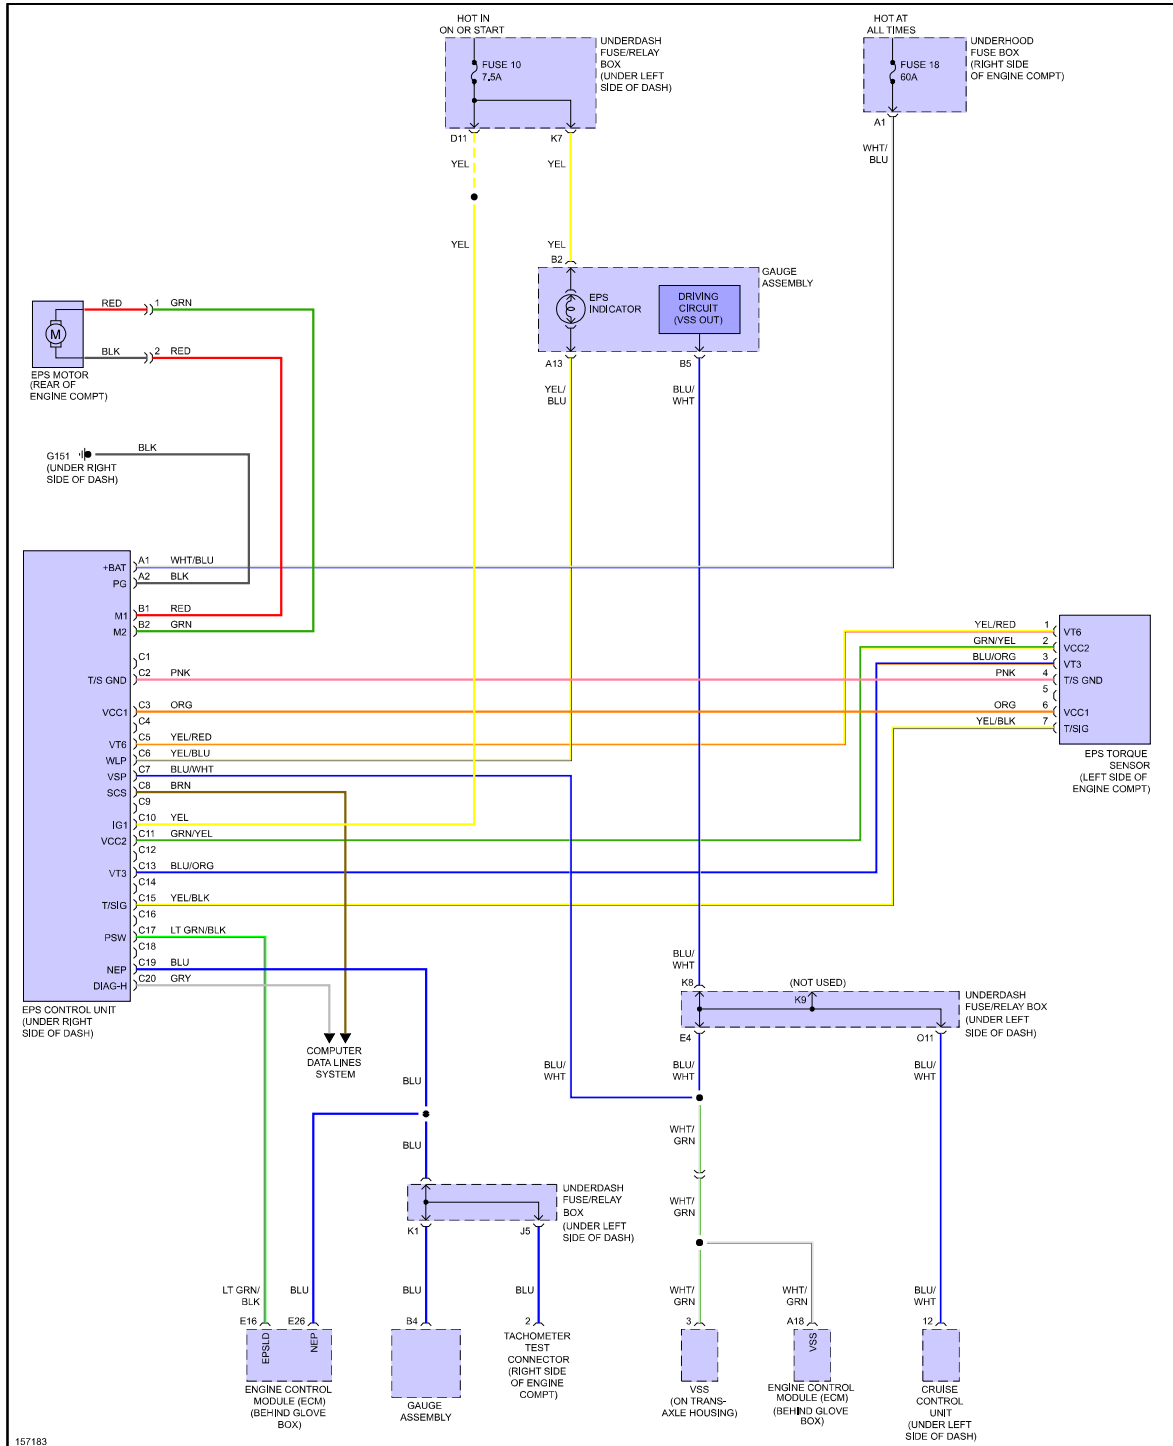

# PRODEMAND

YMMS: 2003 Honda Civic Si  
Engine: 2.0L Eng  
VIN:

May 1, 2023  
License:  
Odometer:

## ELECTRONIC POWER STEERING

Fig 1: Electronic Power Steering Circuit, Hatchback

157183

Fig 2: Electronic Power Steering Circuit, Hybrid