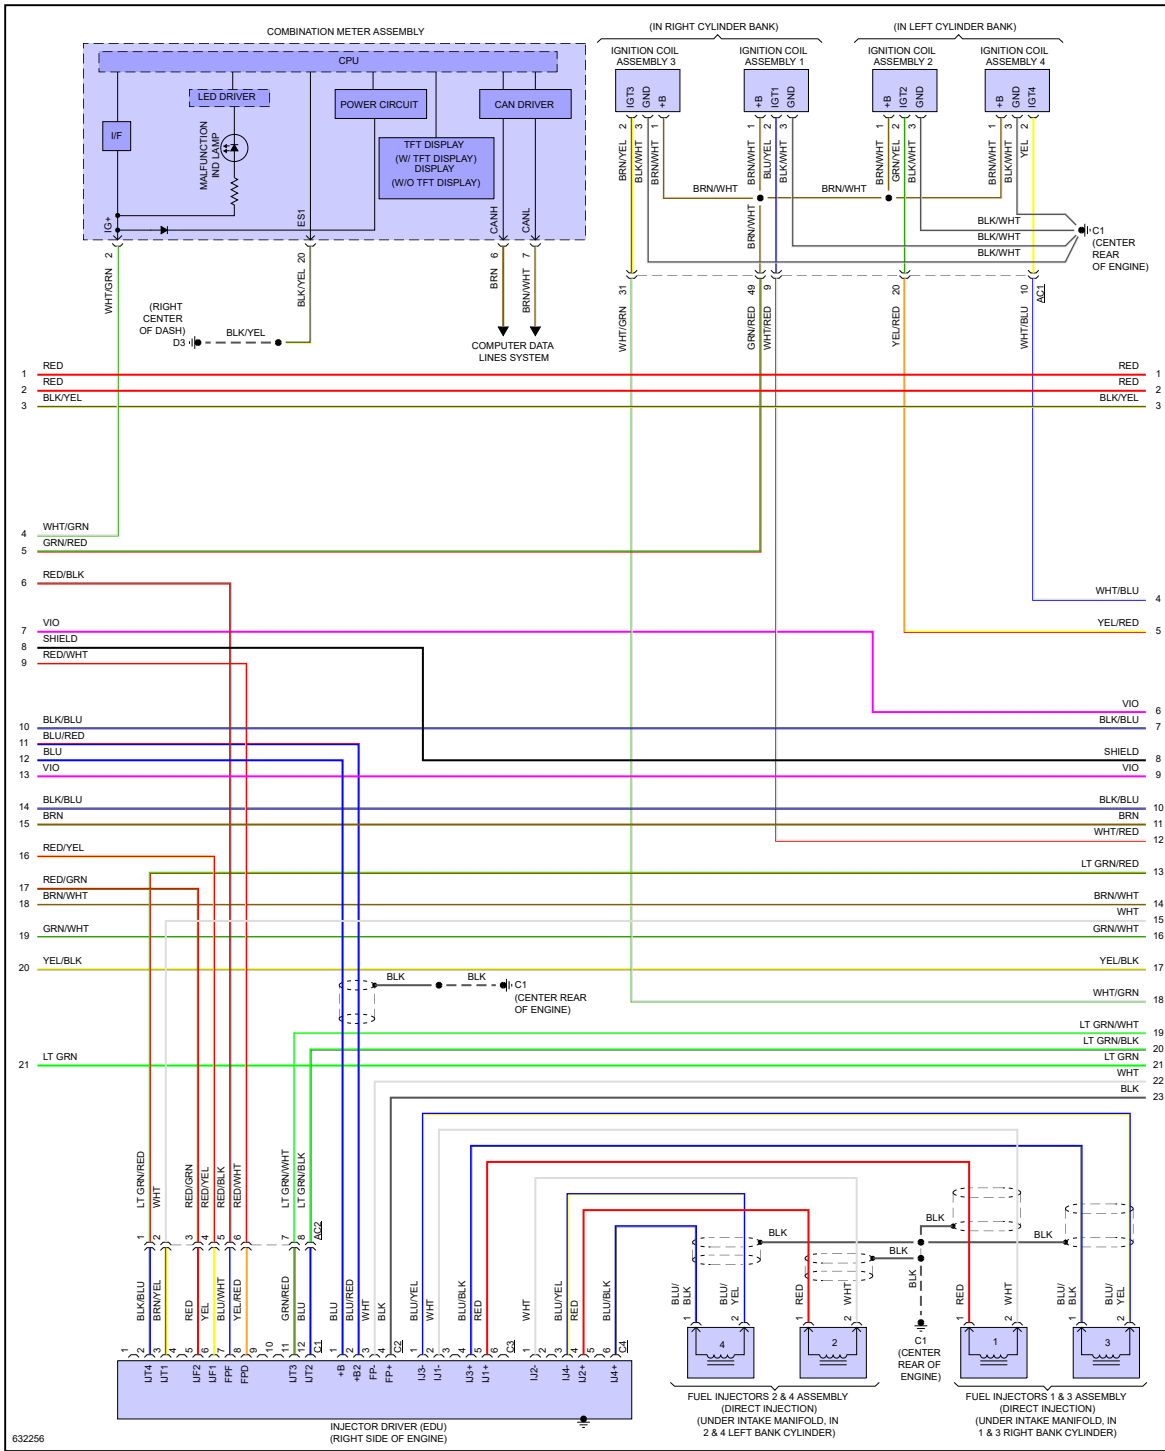

YMMS: 2018 Subaru BRZ Premium
 Engine: 2.0L Eng
 VIN:

Aug 20, 2022
 License:
 Odometer:

ENGINE PERFORMANCE > 2.0L

Fig 1: 2.0L, Engine Performance Circuit (1 of 6)

Fig 2: 2.0L, Engine Performance Circuit (2 of 6)

Fig 3: 2.0L, Engine Performance Circuit (3 of 6)

Fig 4: 2.0L, Engine Performance Circuit (4 of 6)

Fig 5: 2.0L, Engine Performance Circuit (5 of 6)

Fig 6: 2.0L, Engine Performance Circuit (6 of 6)