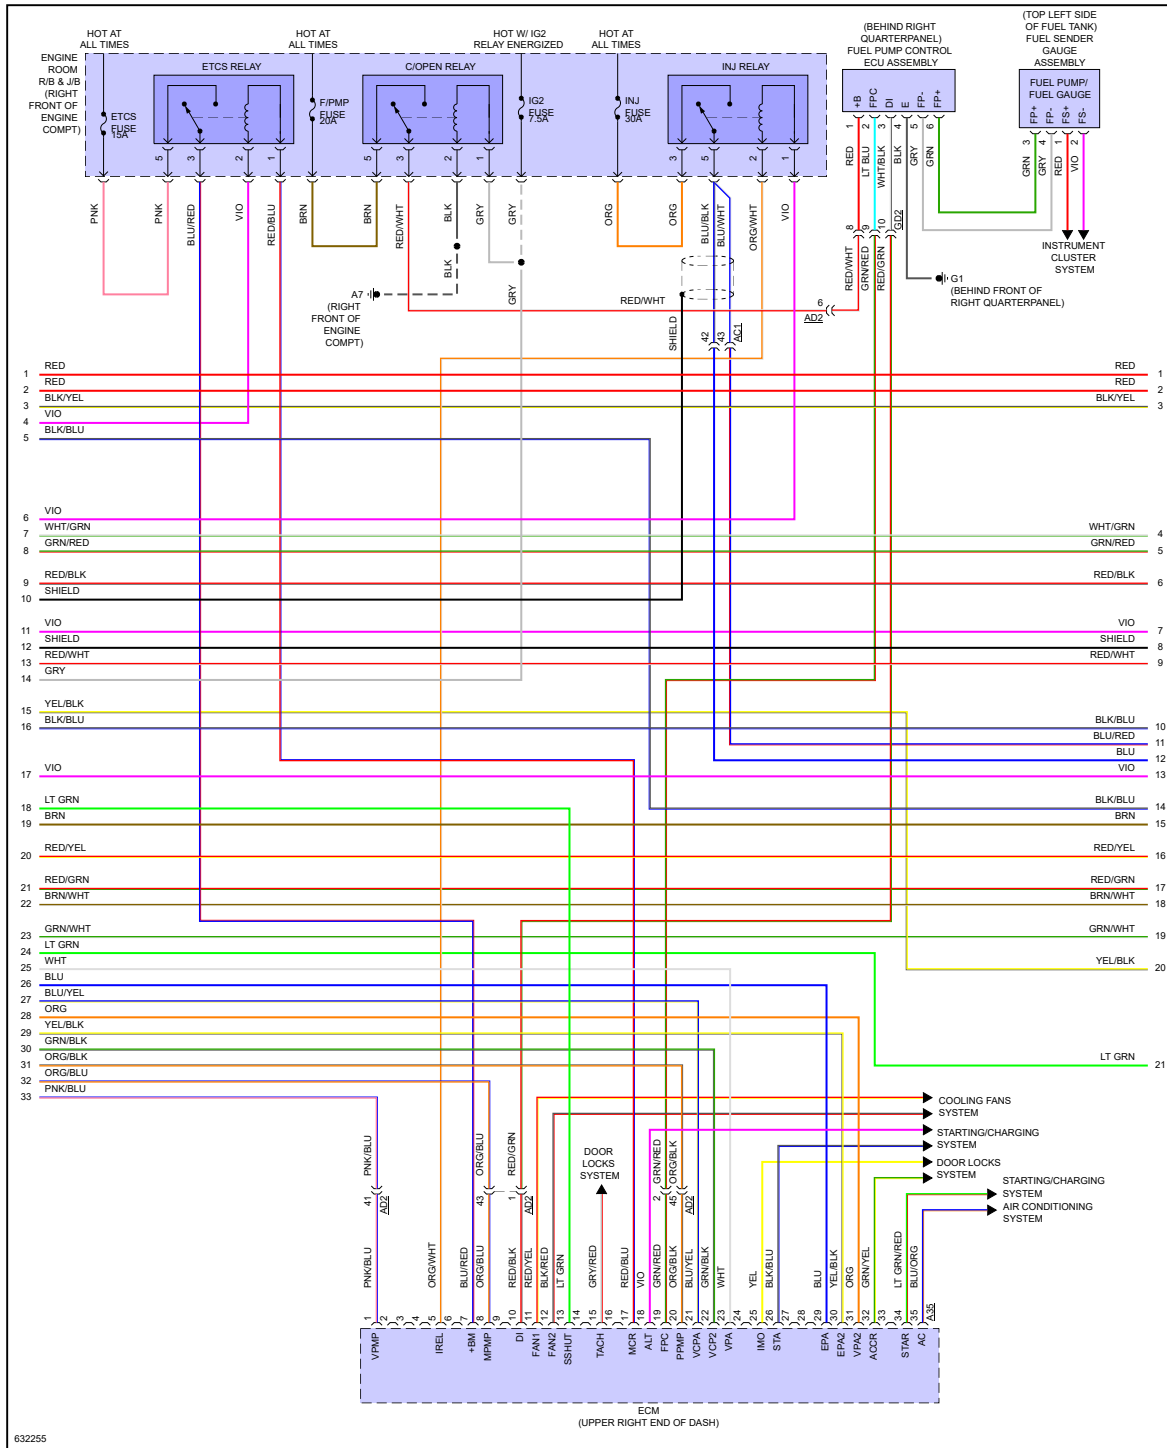

YMMS: 2018 Subaru BRZ Premium
 Engine: 2.0L Eng
 VIN:

Aug 20, 2022
 License:
 Odometer:

ENGINE PERFORMANCE > 2.0L

Fig 1: 2.0L, Engine Performance Circuit (1 of 6)

Fig 2: 2.0L, Engine Performance Circuit (2 of 6)

Fig 3: 2.0L, Engine Performance Circuit (3 of 6)

Fig 4: 2.0L, Engine Performance Circuit (4 of 6)

Fig 5: 2.0L, Engine Performance Circuit (5 of 6)

Fig 6: 2.0L, Engine Performance Circuit (6 of 6)