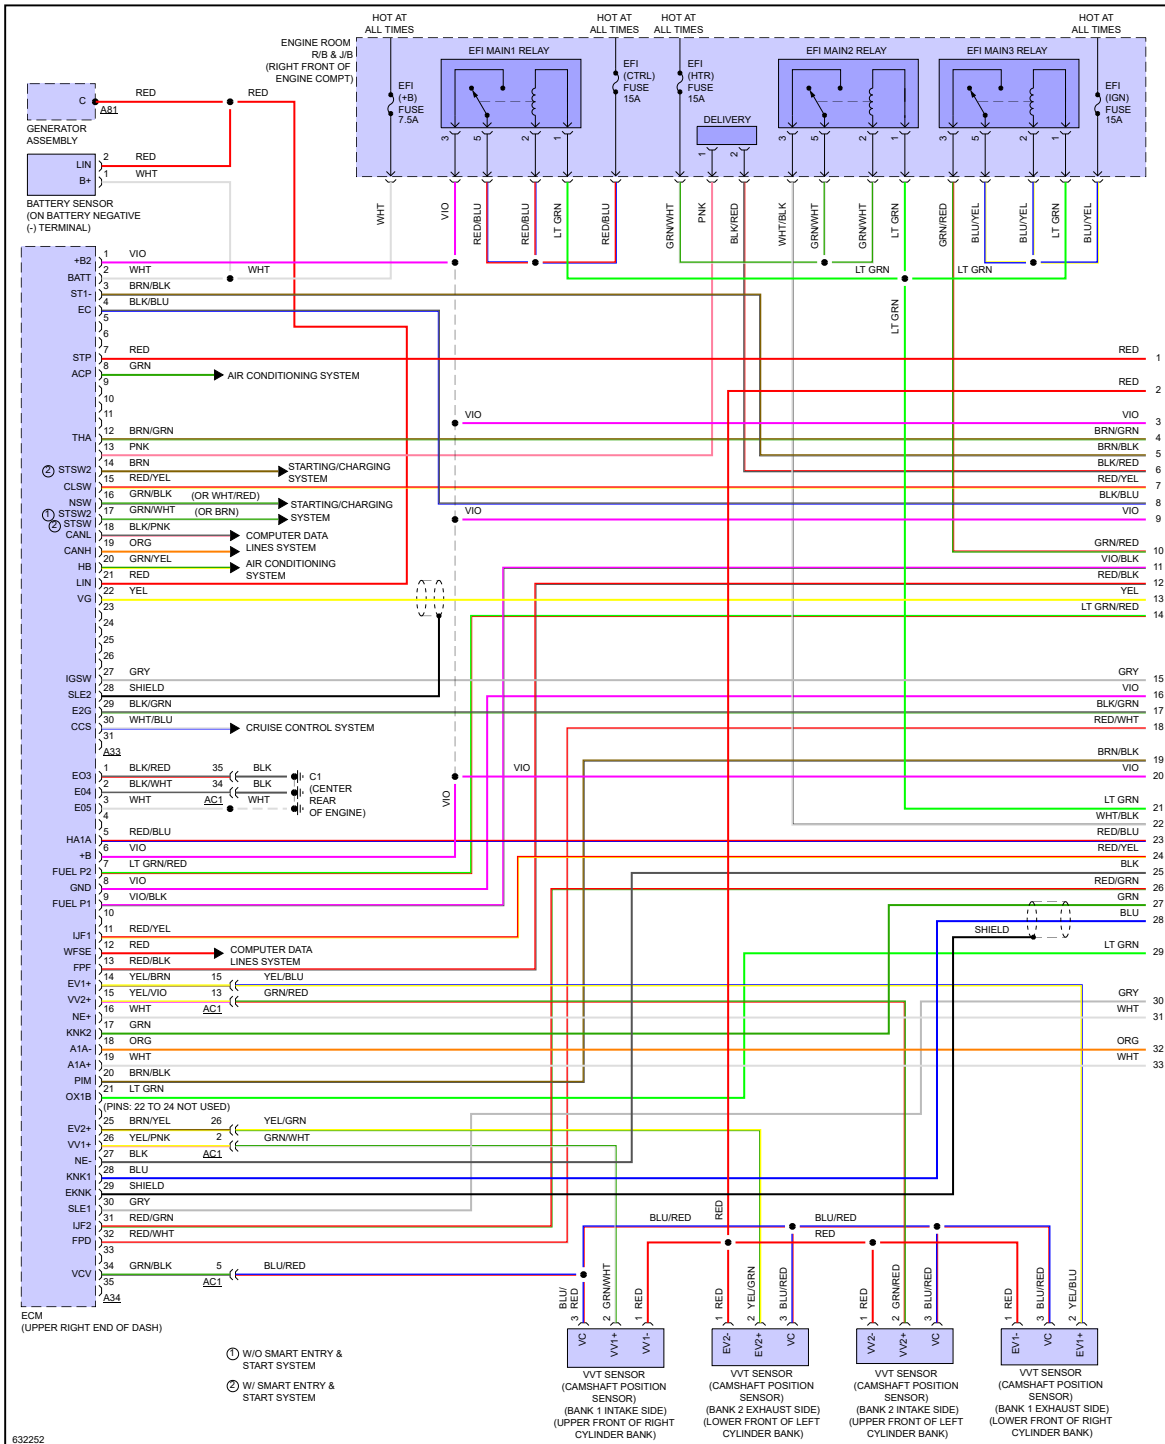

YMMS: 2018 Subaru BRZ Premium
 Engine: 2.0L Eng
 VIN:

Aug 20, 2022
 License:
 Odometer:

ENGINE PERFORMANCE > 2.0L

Fig 1: 2.0L, Engine Performance Circuit (1 of 6)

Fig 2: 2.0L, Engine Performance Circuit (2 of 6)

Fig 3: 2.0L, Engine Performance Circuit (3 of 6)

Fig 4: 2.0L, Engine Performance Circuit (4 of 6)

Fig 5: 2.0L, Engine Performance Circuit (5 of 6)

Fig 6: 2.0L, Engine Performance Circuit (6 of 6)