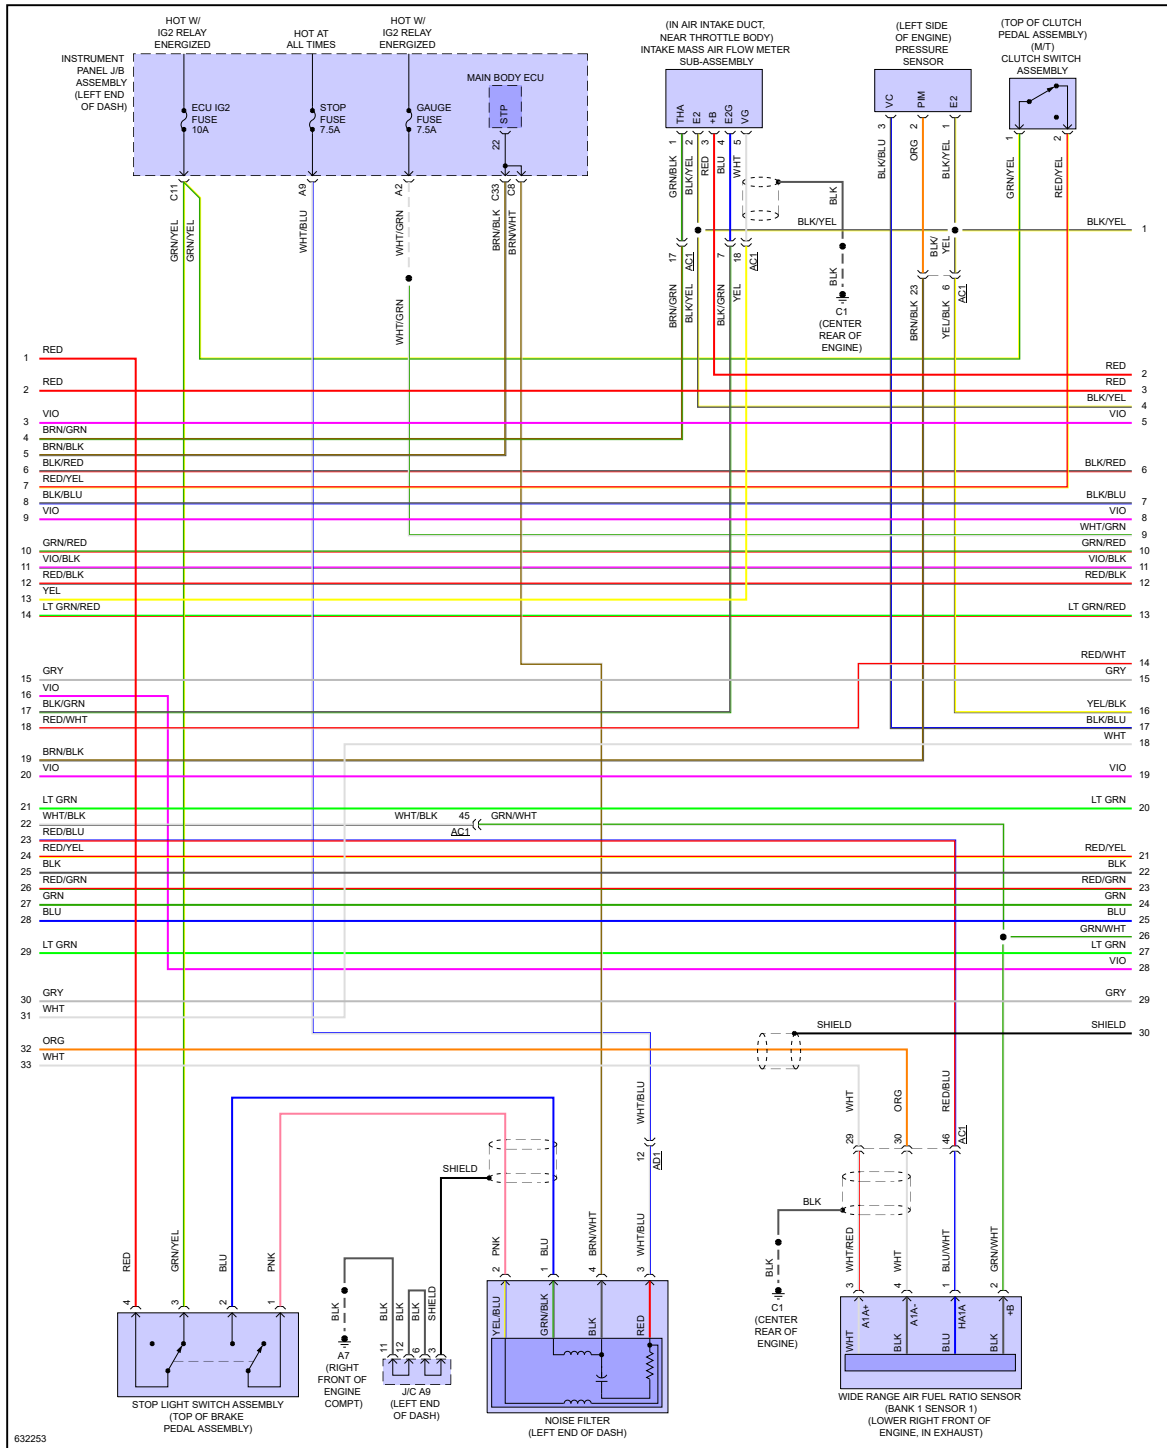

YMMS: 2018 Subaru BRZ Premium
 Engine: 2.0L Eng
 VIN:

Aug 20, 2022
 License:
 Odometer:

ENGINE PERFORMANCE > 2.0L

Fig 1: 2.0L, Engine Performance Circuit (1 of 6)

Fig 2: 2.0L, Engine Performance Circuit (2 of 6)

Fig 3: 2.0L, Engine Performance Circuit (3 of 6)

Fig 4: 2.0L, Engine Performance Circuit (4 of 6)

Fig 5: 2.0L, Engine Performance Circuit (5 of 6)

Fig 6: 2.0L, Engine Performance Circuit (6 of 6)