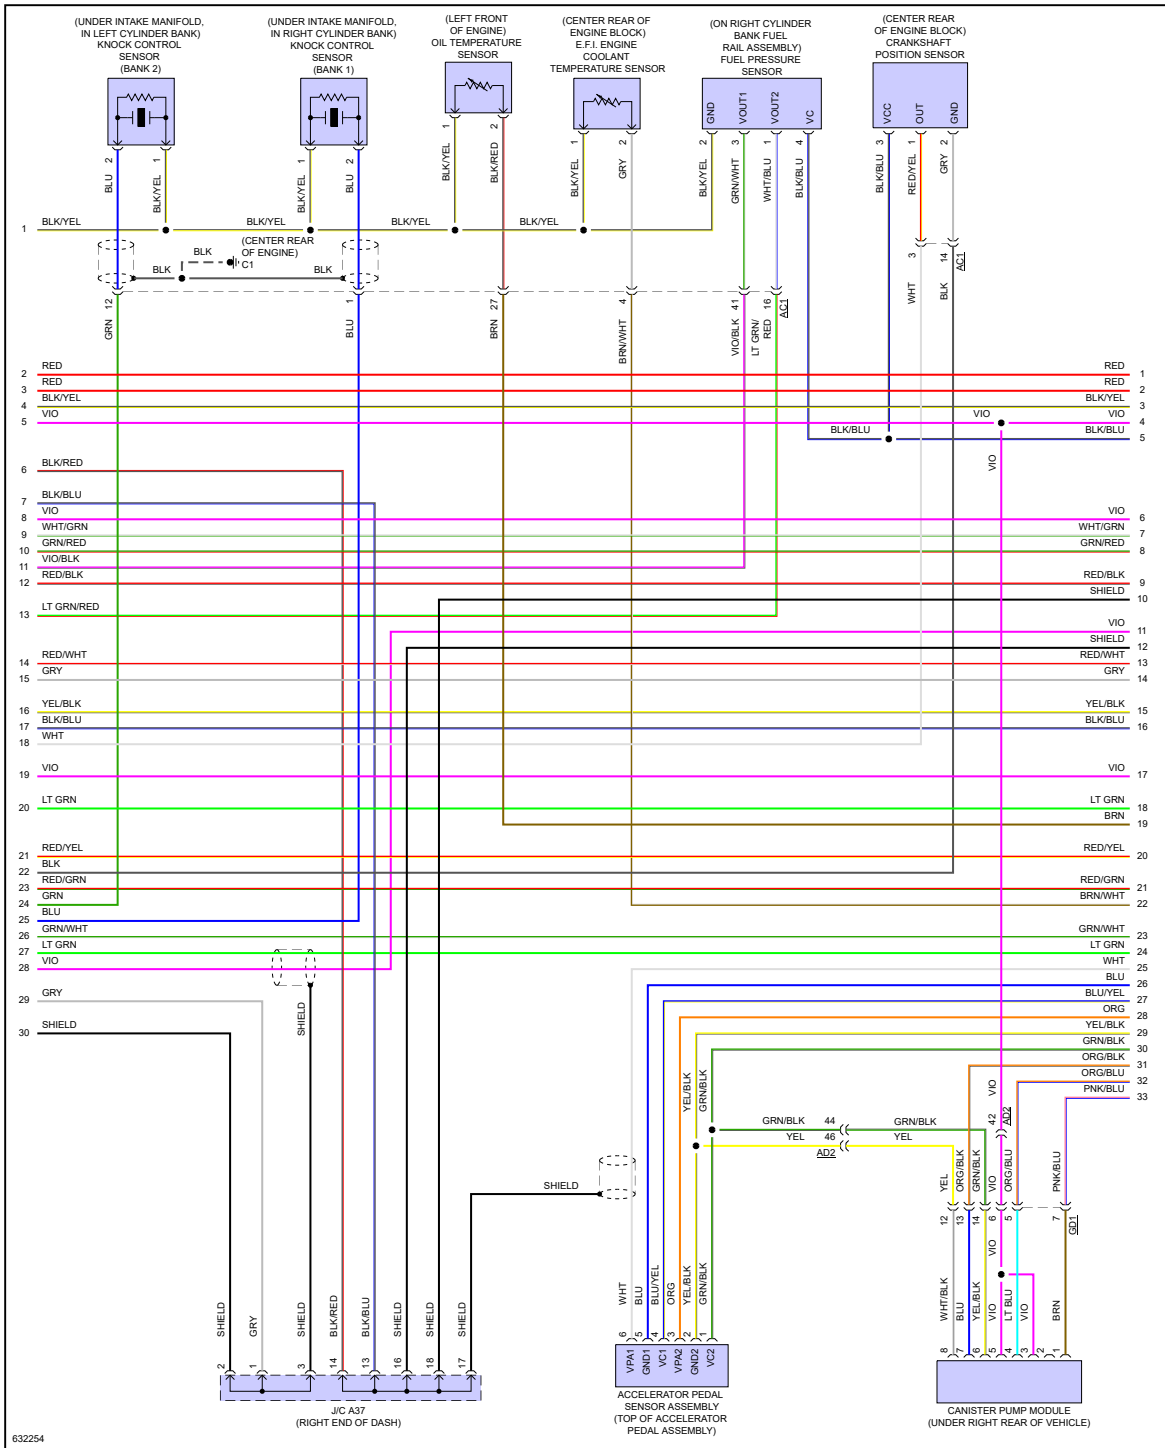

YMMS: 2018 Subaru BRZ Premium
 Engine: 2.0L Eng
 VIN:

Aug 20, 2022
 License:
 Odometer:

ENGINE PERFORMANCE > 2.0L

Fig 1: 2.0L, Engine Performance Circuit (1 of 6)

Fig 2: 2.0L, Engine Performance Circuit (2 of 6)

Fig 3: 2.0L, Engine Performance Circuit (3 of 6)

Fig 4: 2.0L, Engine Performance Circuit (4 of 6)

Fig 5: 2.0L, Engine Performance Circuit (5 of 6)

Fig 6: 2.0L, Engine Performance Circuit (6 of 6)