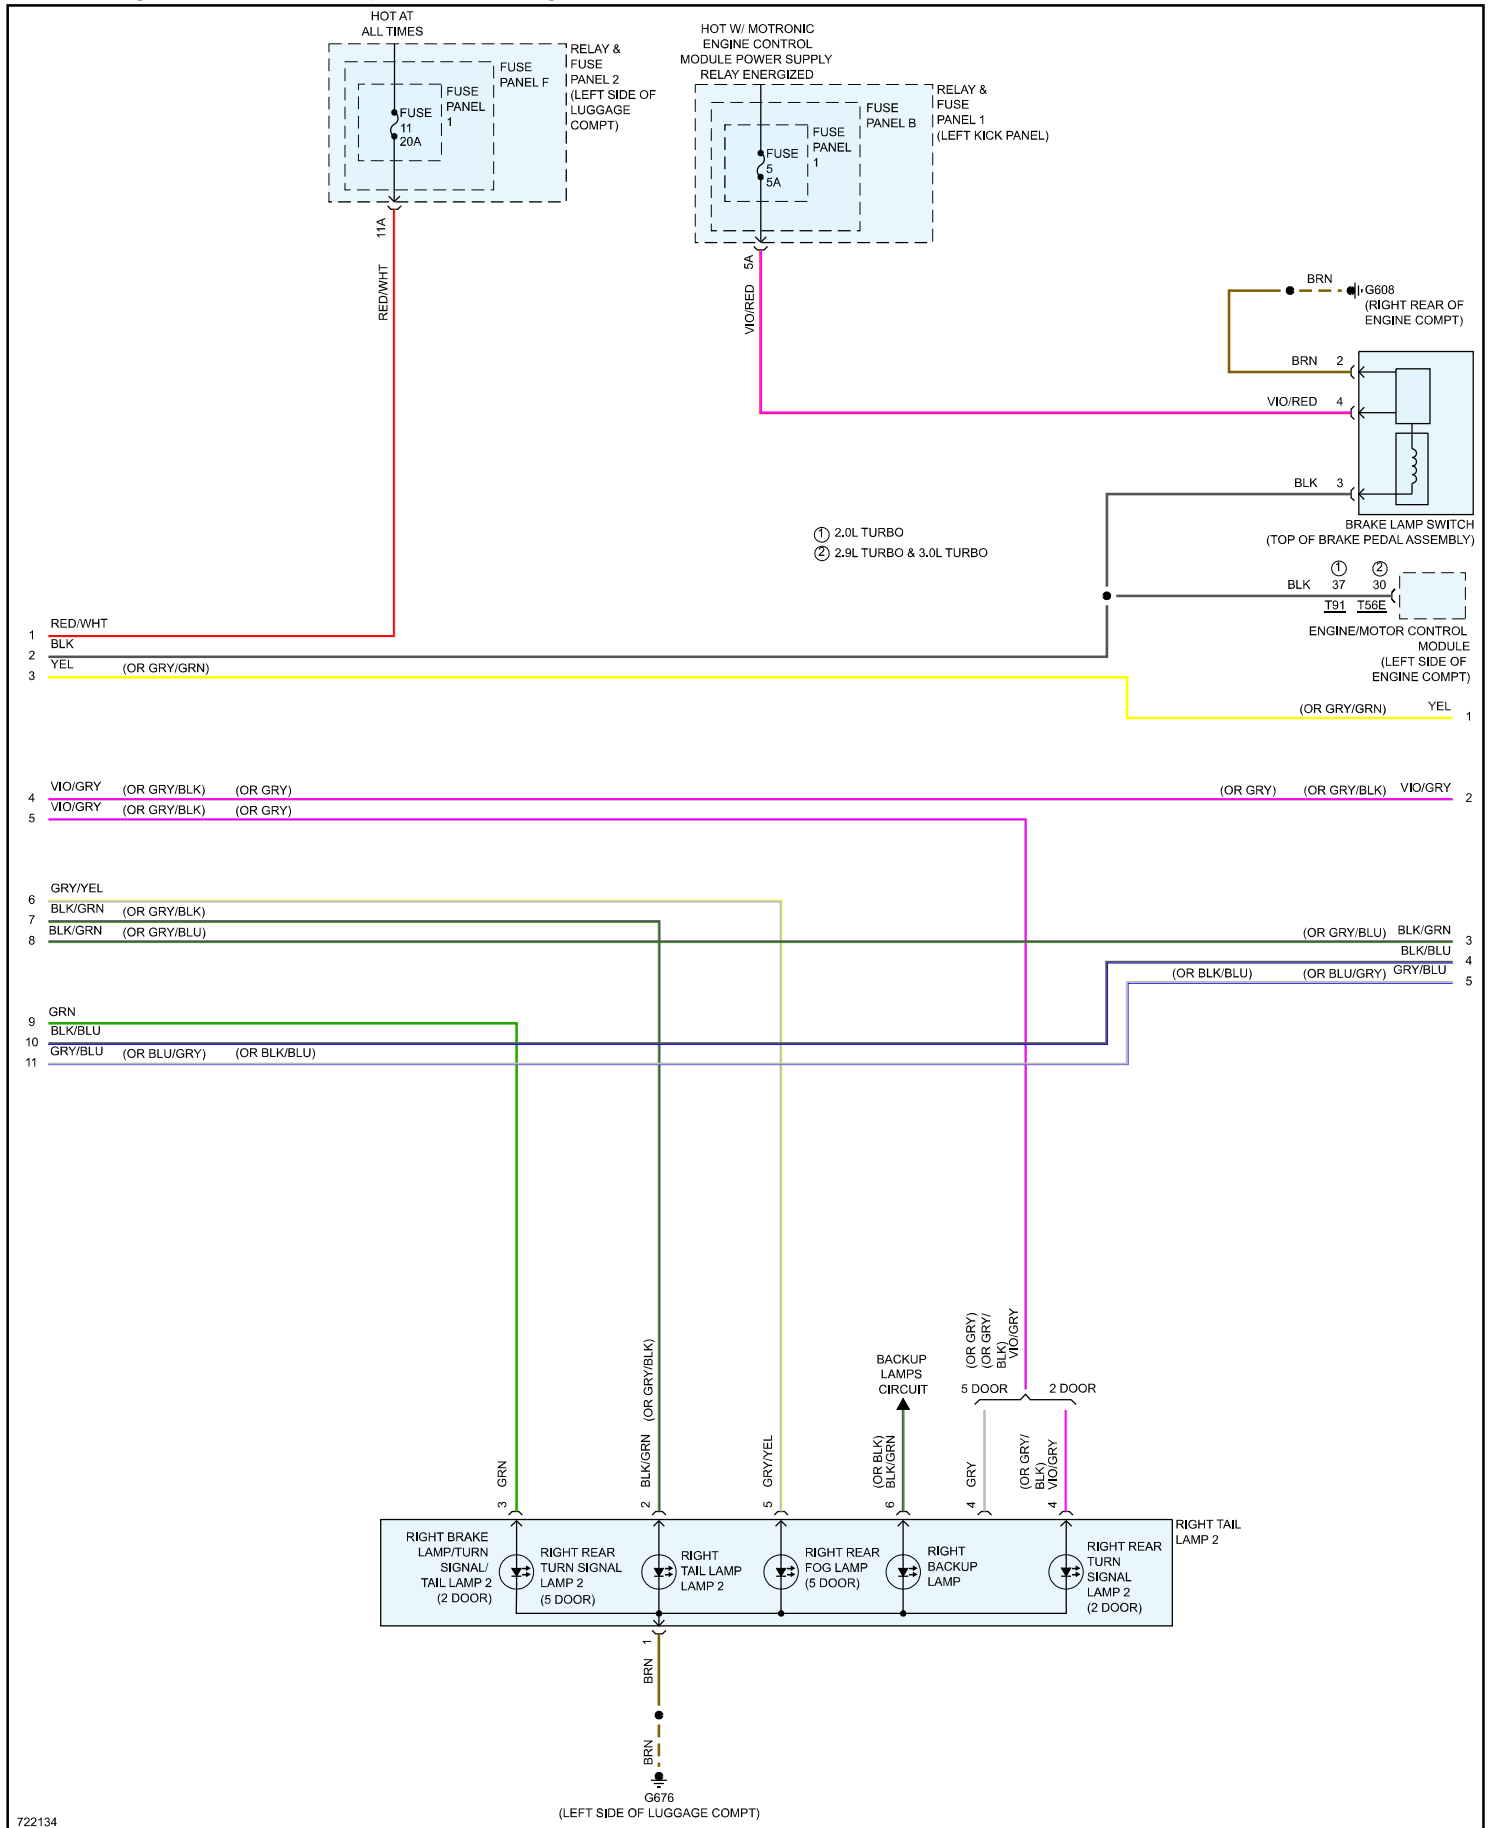

2020 Audi A5 Quattro Sportback (F5F) L4-2.0L Turbo (CYMC)

Vehicle > Lighting and Horns > Diagrams > Electrical - Interactive Color (Non OE)

Exterior Lights - Exterior Lamps Circuit - Page 1 of 7

Exterior Lights - Exterior Lamps Circuit - Page 2 of 7

722130

722131

722133

722134