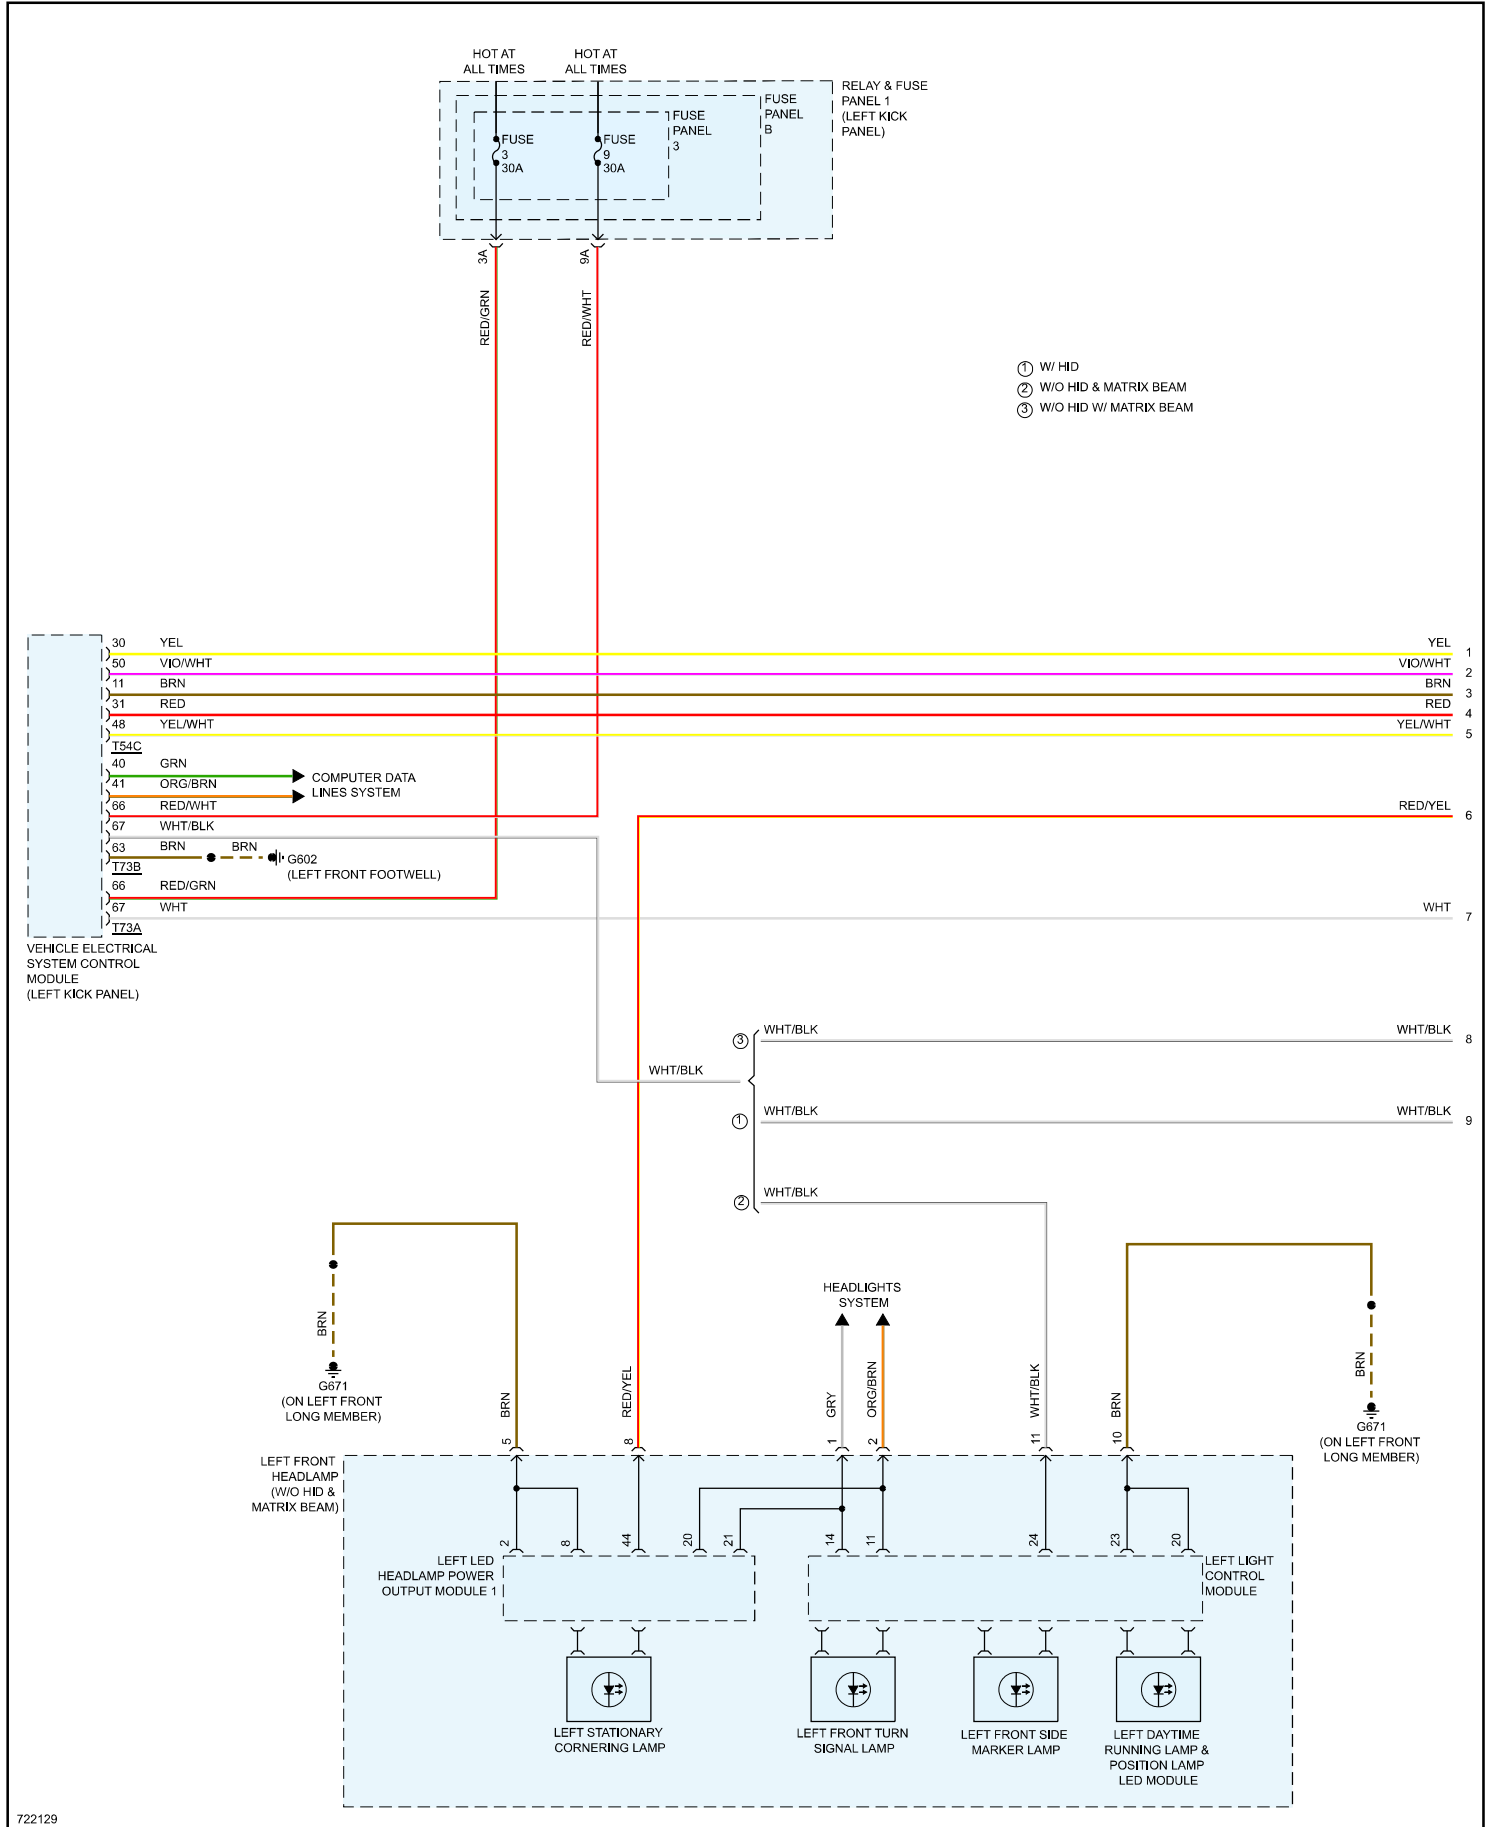

2020 Audi A5 Quattro Sportback (F5F) L4-2.0L Turbo (CYMC)

Vehicle > Lighting and Horns > Diagrams > Electrical - Interactive Color (Non OE)

Exterior Lights - Exterior Lamps Circuit - Page 1 of 7

Exterior Lights - Exterior Lamps Circuit - Page 2 of 7

722130

722131

722133

722134