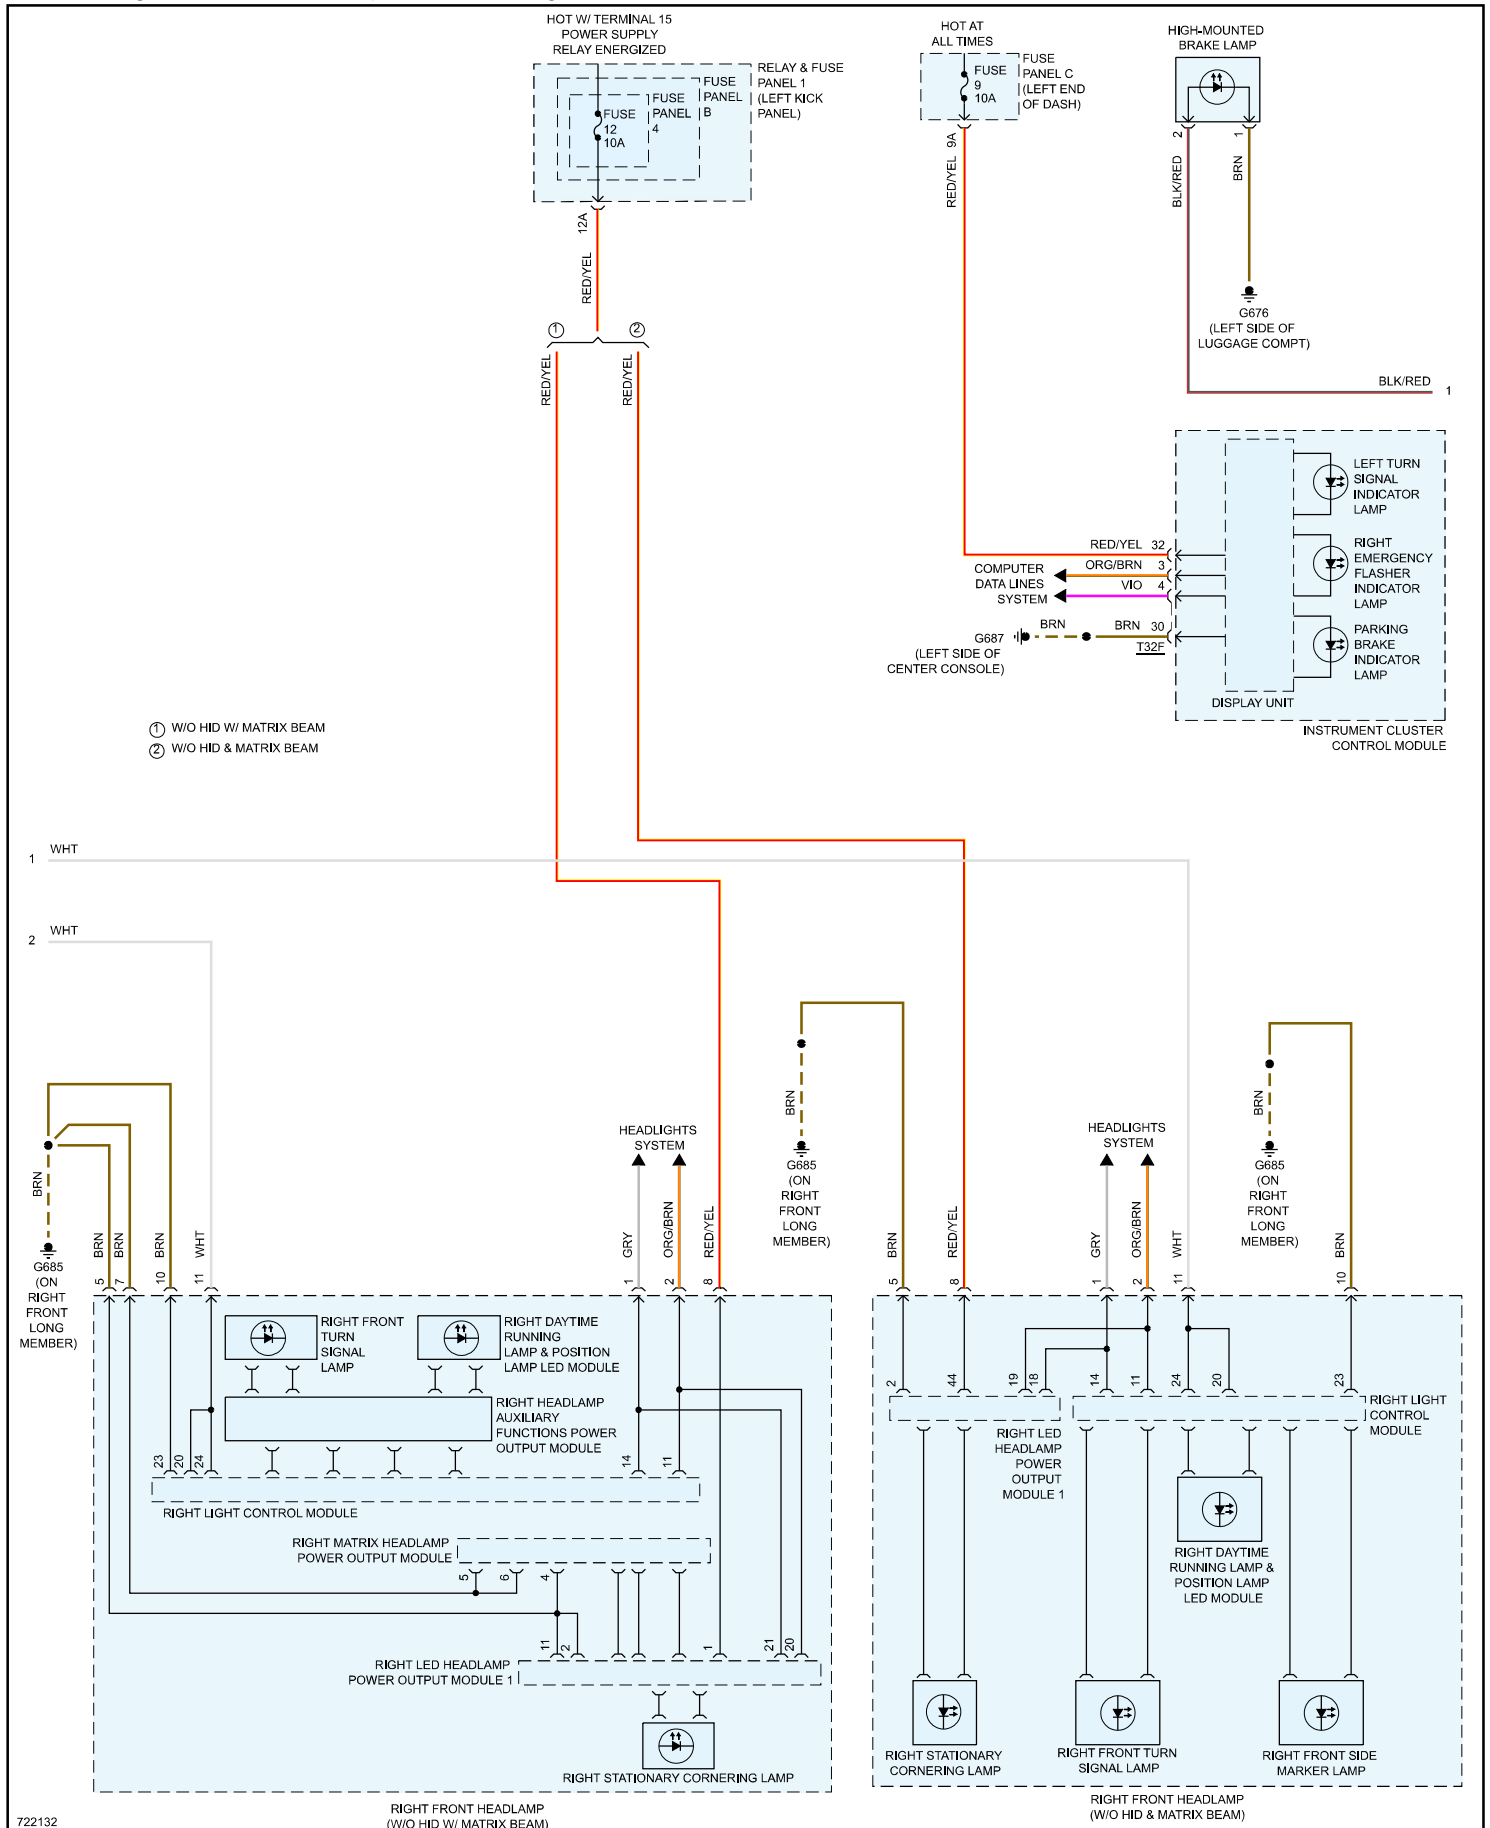

2020 Audi A5 Quattro Sportback (F5F) L4-2.0L Turbo (CYMC)

Vehicle > Lighting and Horns > Diagrams > Electrical - Interactive Color (Non OE)

Exterior Lights - Exterior Lamps Circuit - Page 1 of 7

Exterior Lights - Exterior Lamps Circuit - Page 2 of 7

722130

722131

722133

722134