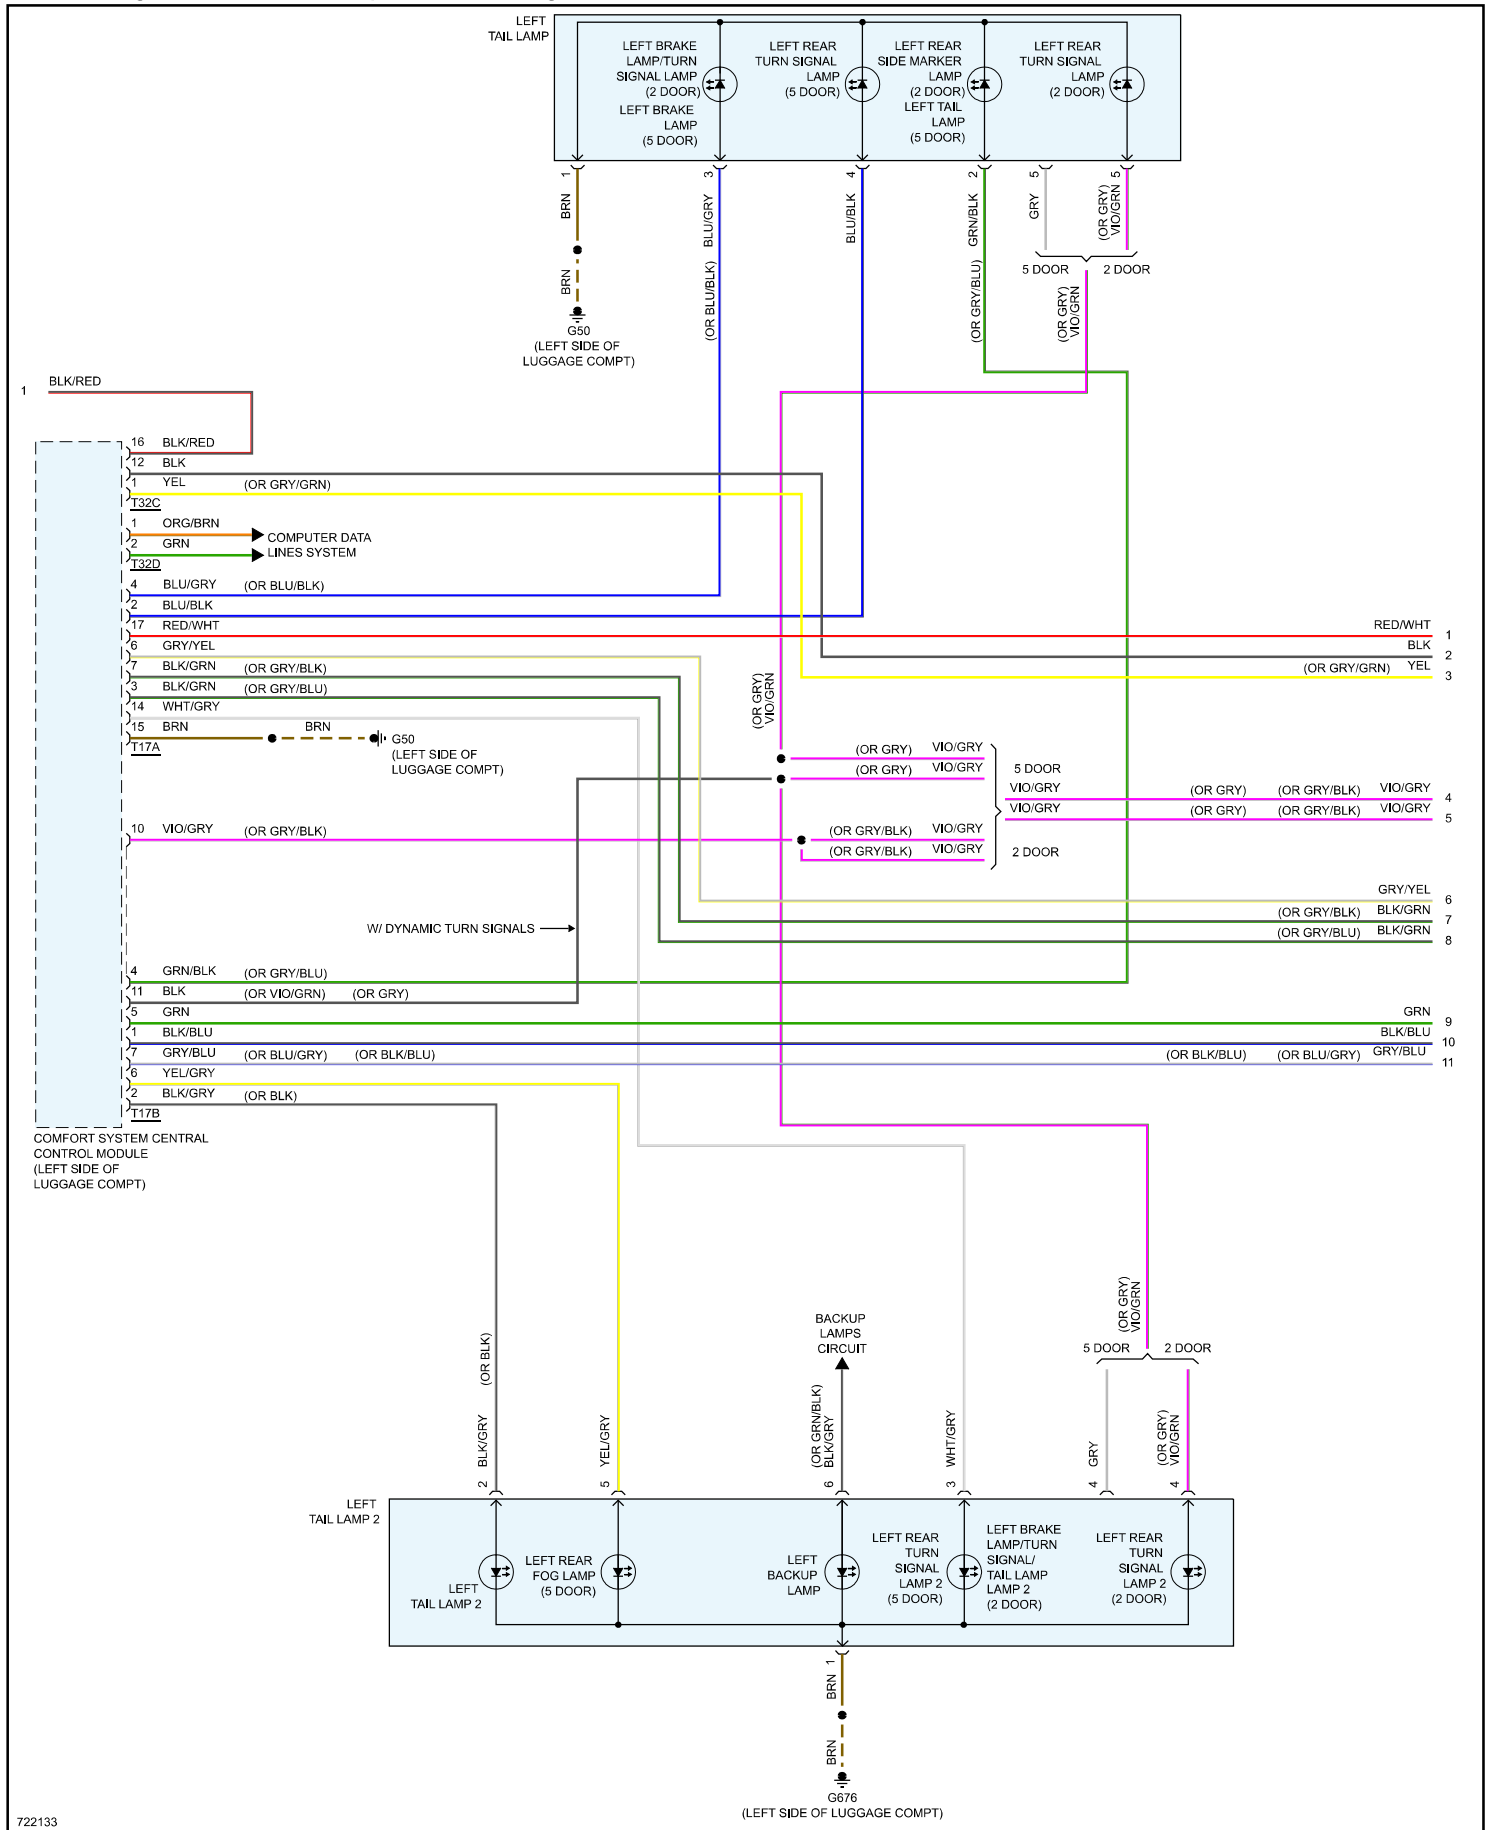

2020 Audi A5 Quattro Sportback (F5F) L4-2.0L Turbo (CYMC)

Vehicle > Lighting and Horns > Diagrams > Electrical - Interactive Color (Non OE)

Exterior Lights - Exterior Lamps Circuit - Page 1 of 7

Exterior Lights - Exterior Lamps Circuit - Page 2 of 7

722130

722131

722133

722134