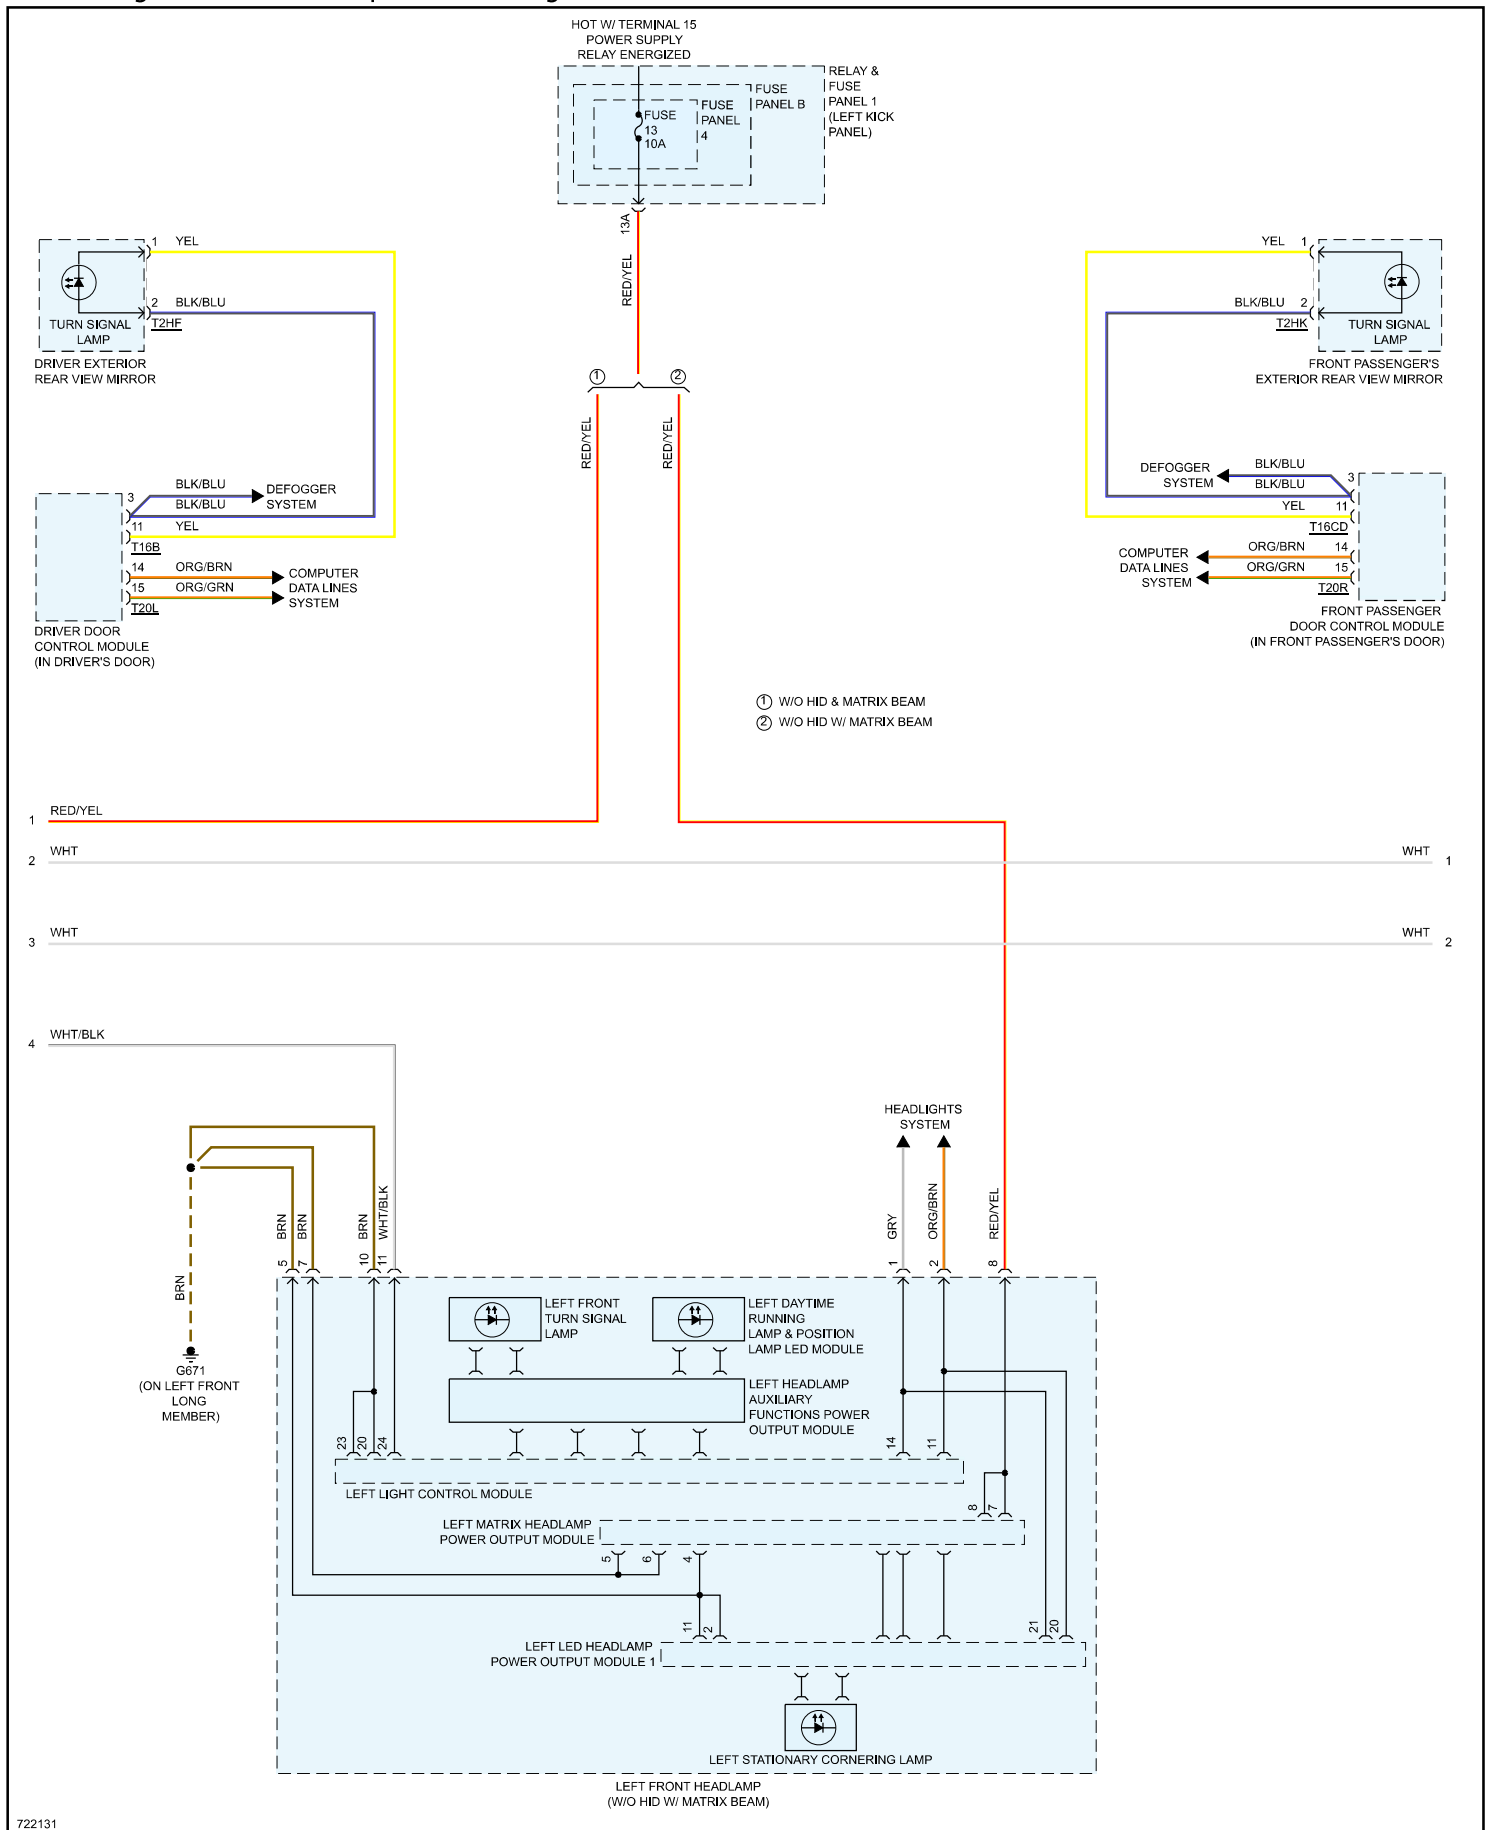

2020 Audi A5 Quattro Sportback (F5F) L4-2.0L Turbo (CYMC)

Vehicle > Lighting and Horns > Diagrams > Electrical - Interactive Color (Non OE)

Exterior Lights - Exterior Lamps Circuit - Page 1 of 7

Exterior Lights - Exterior Lamps Circuit - Page 2 of 7

722130

722131

722133

722134