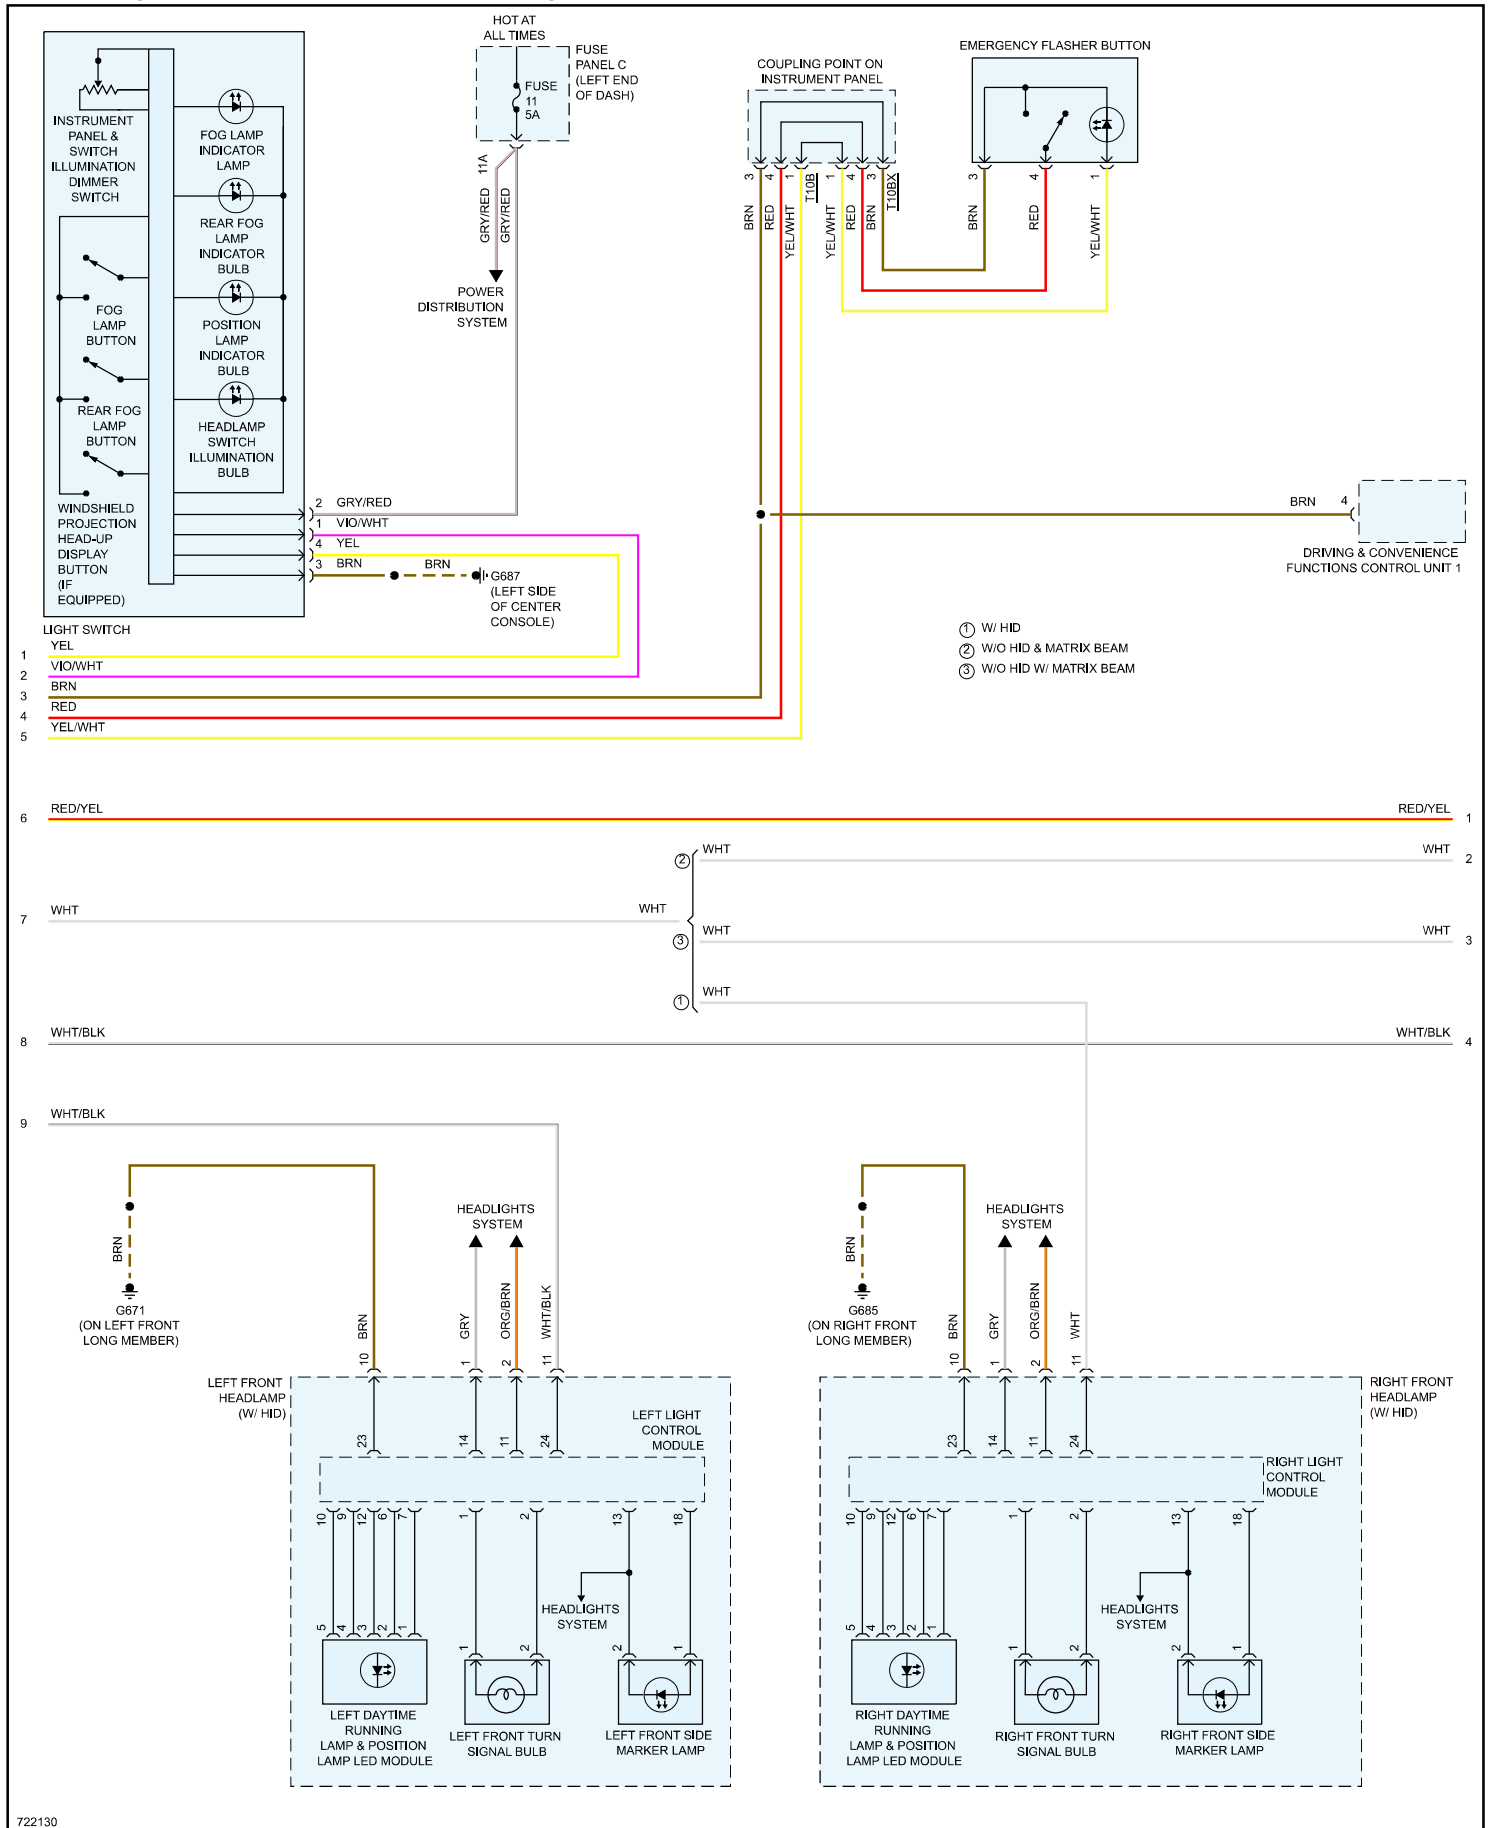

2020 Audi A5 Quattro Sportback (F5F) L4-2.0L Turbo (CYMC)

Vehicle > Lighting and Horns > Diagrams > Electrical - Interactive Color (Non OE)

Exterior Lights - Exterior Lamps Circuit - Page 1 of 7

Exterior Lights - Exterior Lamps Circuit - Page 2 of 7

722130

722131

722133

722134