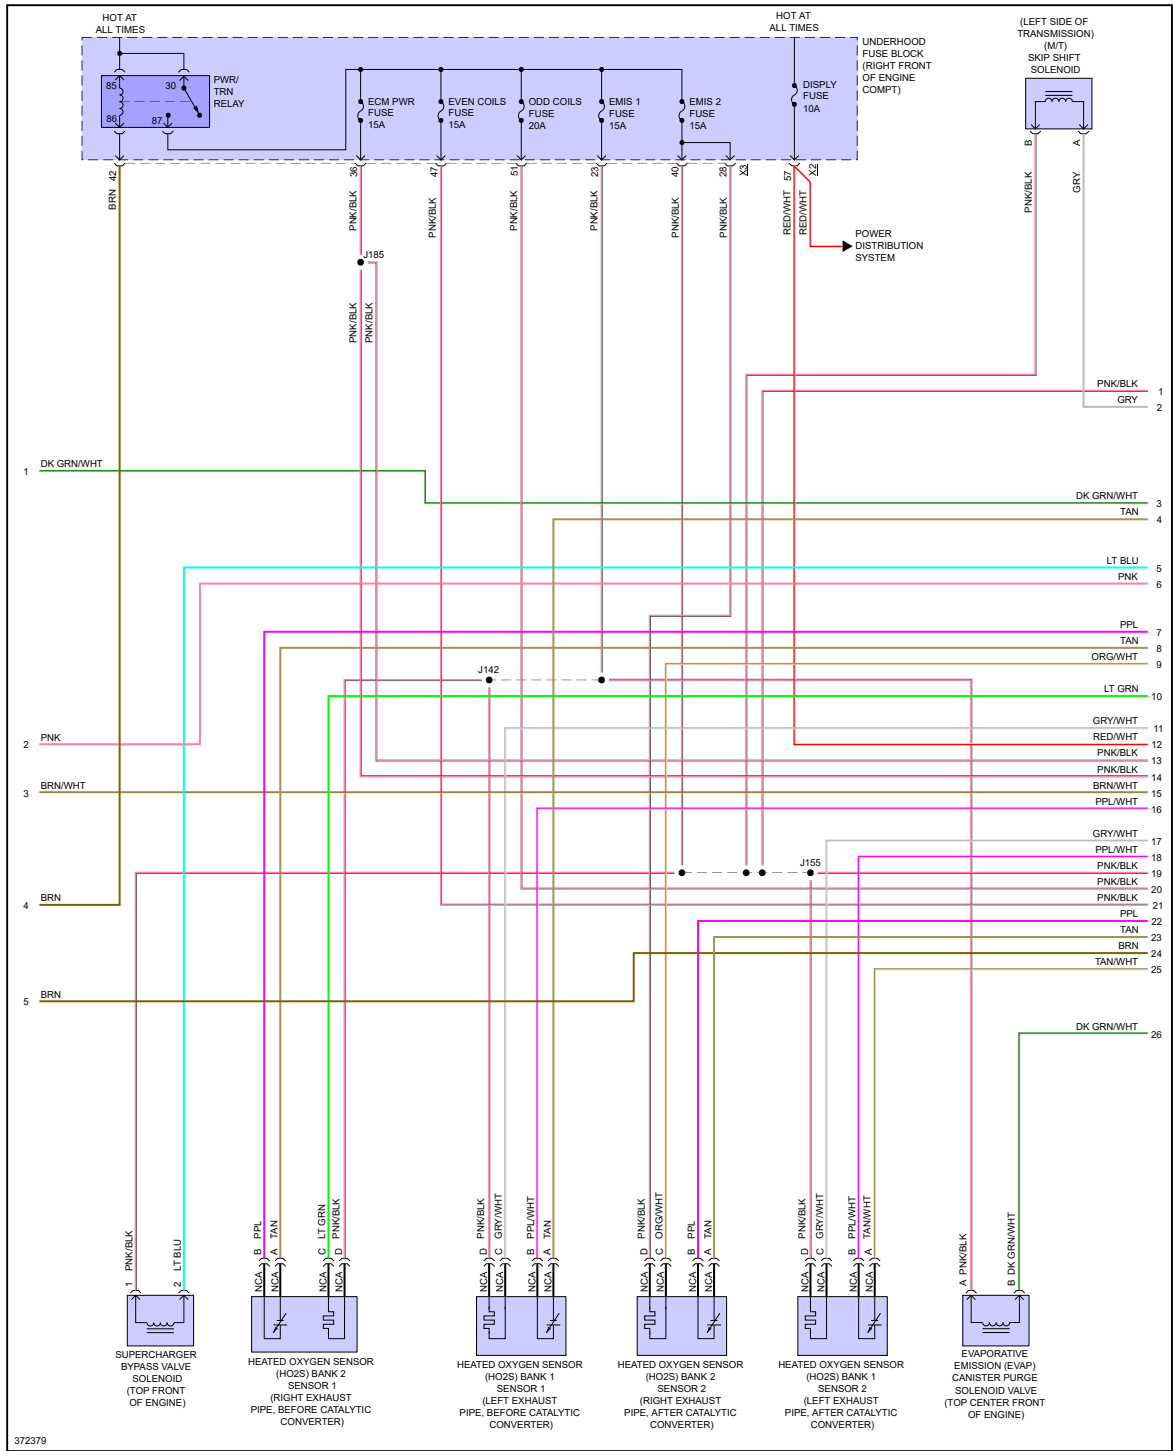

YMMS: 2013 Cadillac CTS V
 Engine: 6.2L Eng
 VIN:

Feb 6, 2022
 License:
 Odometer:

ENGINE PERFORMANCE > 6.2L VIN P

Fig 1: 6.2L VIN P, Engine Performance Circuit (1 of 6)

Fig 2: 6.2L VIN P, Engine Performance Circuit (2 of 6)

Fig 4: 6.2L VIN P, Engine Performance Circuit (4 of 6)

Fig 5: 6.2L VIN P, Engine Performance Circuit (5 of 6)

Fig 6: 6.2L VIN P, Engine Performance Circuit (6 of 6)