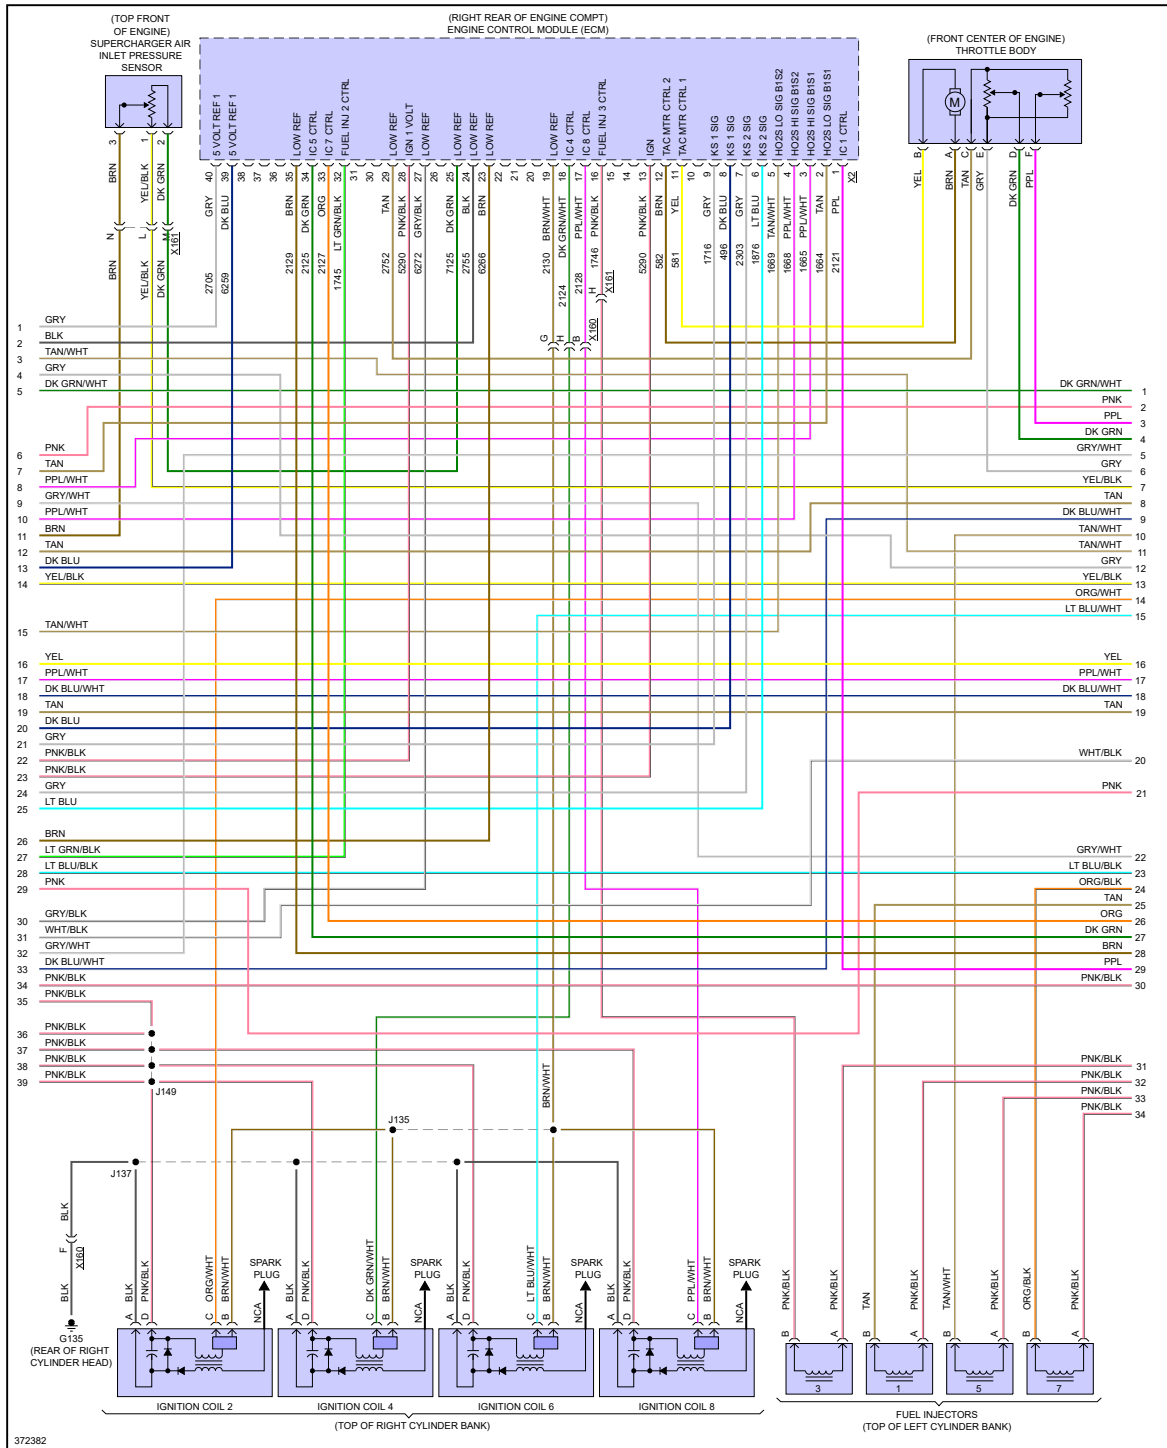

YMMS: 2013 Cadillac CTS V
 Engine: 6.2L Eng
 VIN:

Feb 6, 2022
 License:
 Odometer:

ENGINE PERFORMANCE > 6.2L VIN P

Fig 1: 6.2L VIN P, Engine Performance Circuit (1 of 6)

Fig 2: 6.2L VIN P, Engine Performance Circuit (2 of 6)

Fig 4: 6.2L VIN P, Engine Performance Circuit (4 of 6)

Fig 5: 6.2L VIN P, Engine Performance Circuit (5 of 6)

Fig 6: 6.2L VIN P, Engine Performance Circuit (6 of 6)