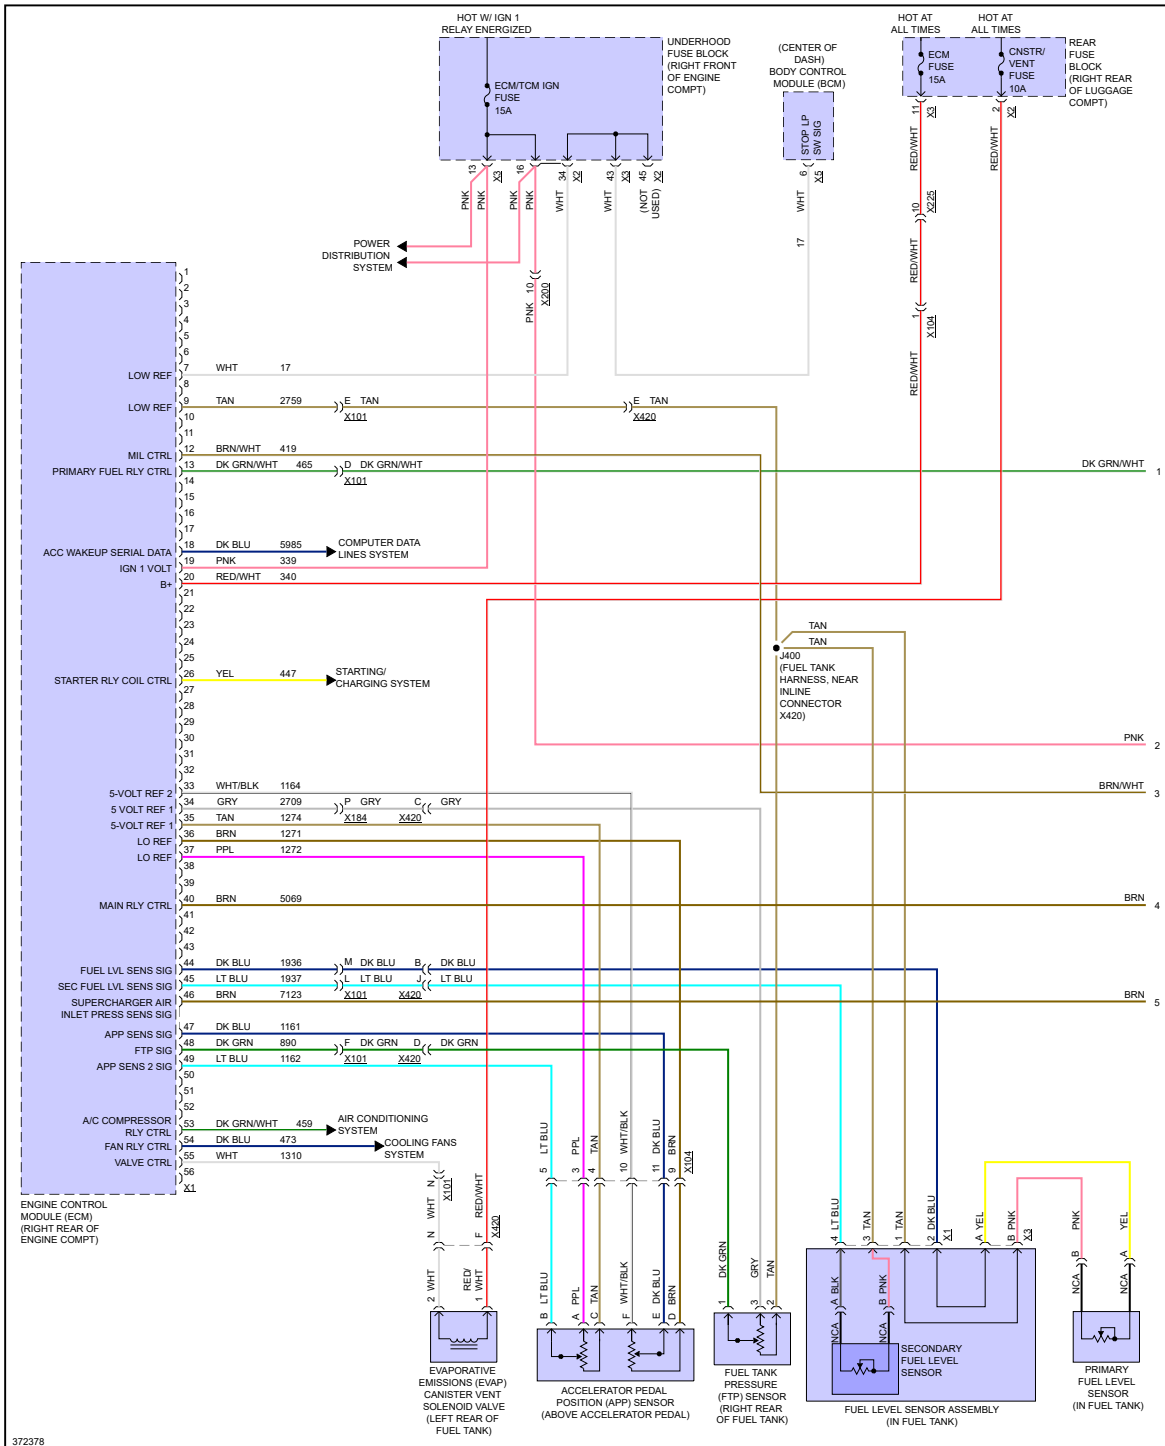

YMMS: 2013 Cadillac CTS V
 Engine: 6.2L Eng
 VIN:

Feb 6, 2022
 License:
 Odometer:

ENGINE PERFORMANCE > 6.2L VIN P

Fig 1: 6.2L VIN P, Engine Performance Circuit (1 of 6)

Fig 2: 6.2L VIN P, Engine Performance Circuit (2 of 6)

Fig 4: 6.2L VIN P, Engine Performance Circuit (4 of 6)

Fig 5: 6.2L VIN P, Engine Performance Circuit (5 of 6)

Fig 6: 6.2L VIN P, Engine Performance Circuit (6 of 6)