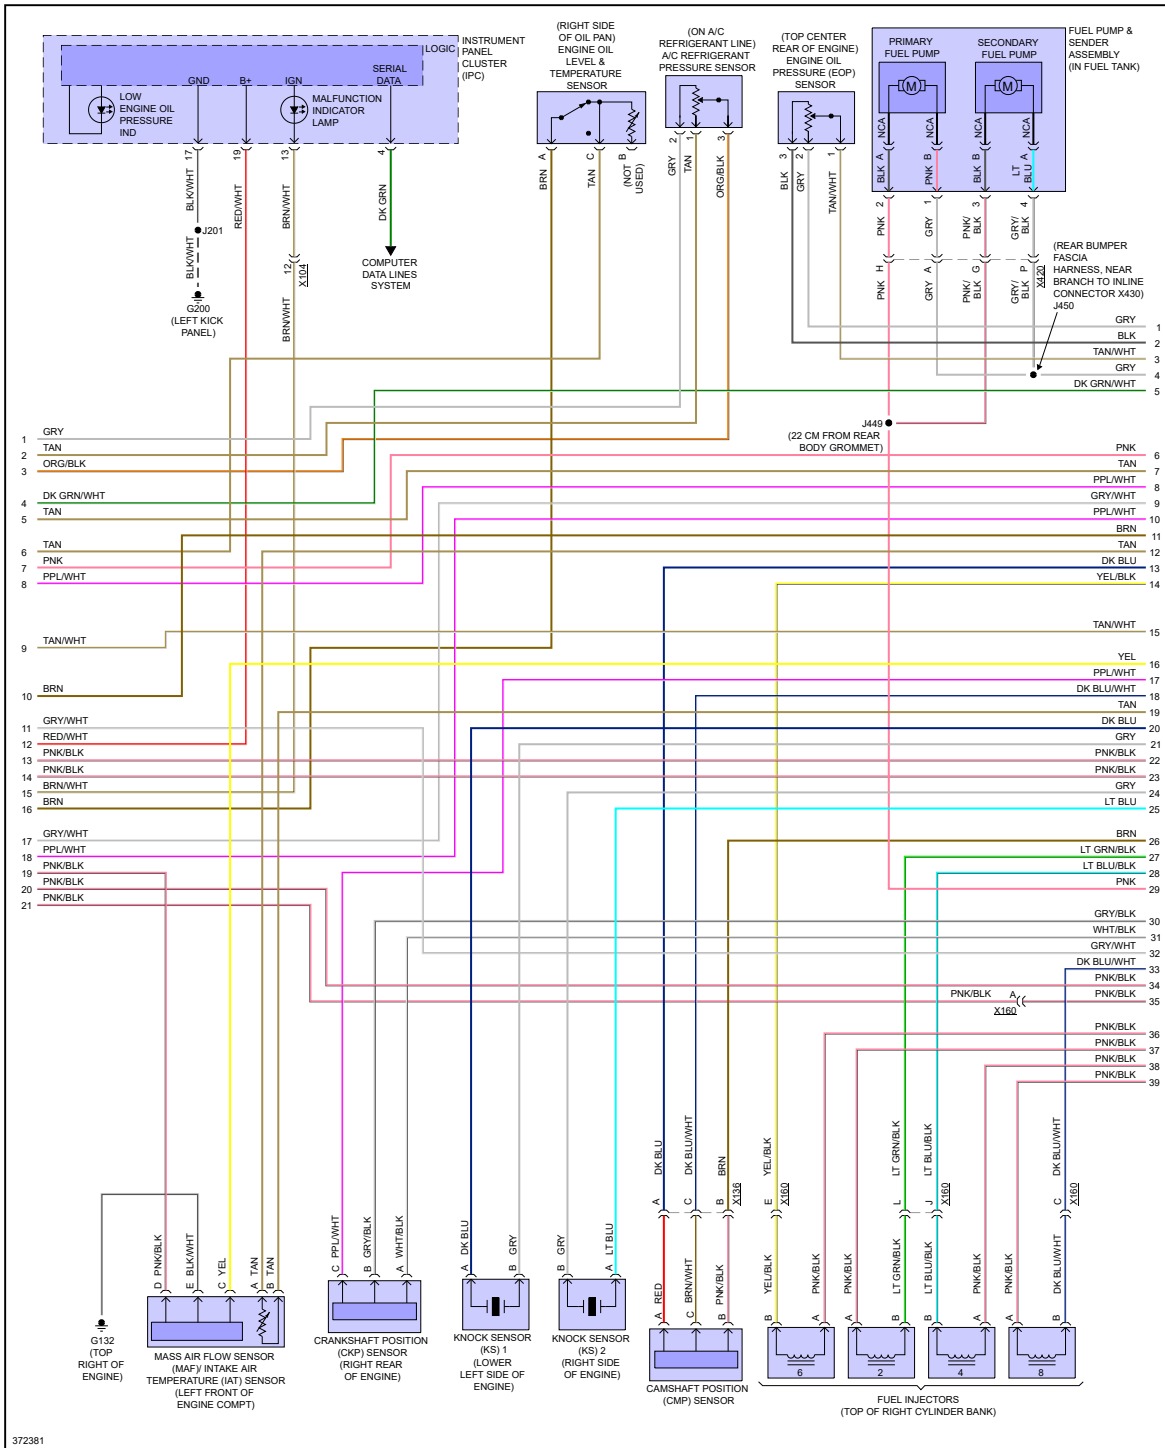

YMMS: 2013 Cadillac CTS V
 Engine: 6.2L Eng
 VIN:

Feb 6, 2022
 License:
 Odometer:

ENGINE PERFORMANCE > 6.2L VIN P

Fig 1: 6.2L VIN P, Engine Performance Circuit (1 of 6)

Fig 2: 6.2L VIN P, Engine Performance Circuit (2 of 6)

Fig 4: 6.2L VIN P, Engine Performance Circuit (4 of 6)

Fig 5: 6.2L VIN P, Engine Performance Circuit (5 of 6)

Fig 6: 6.2L VIN P, Engine Performance Circuit (6 of 6)