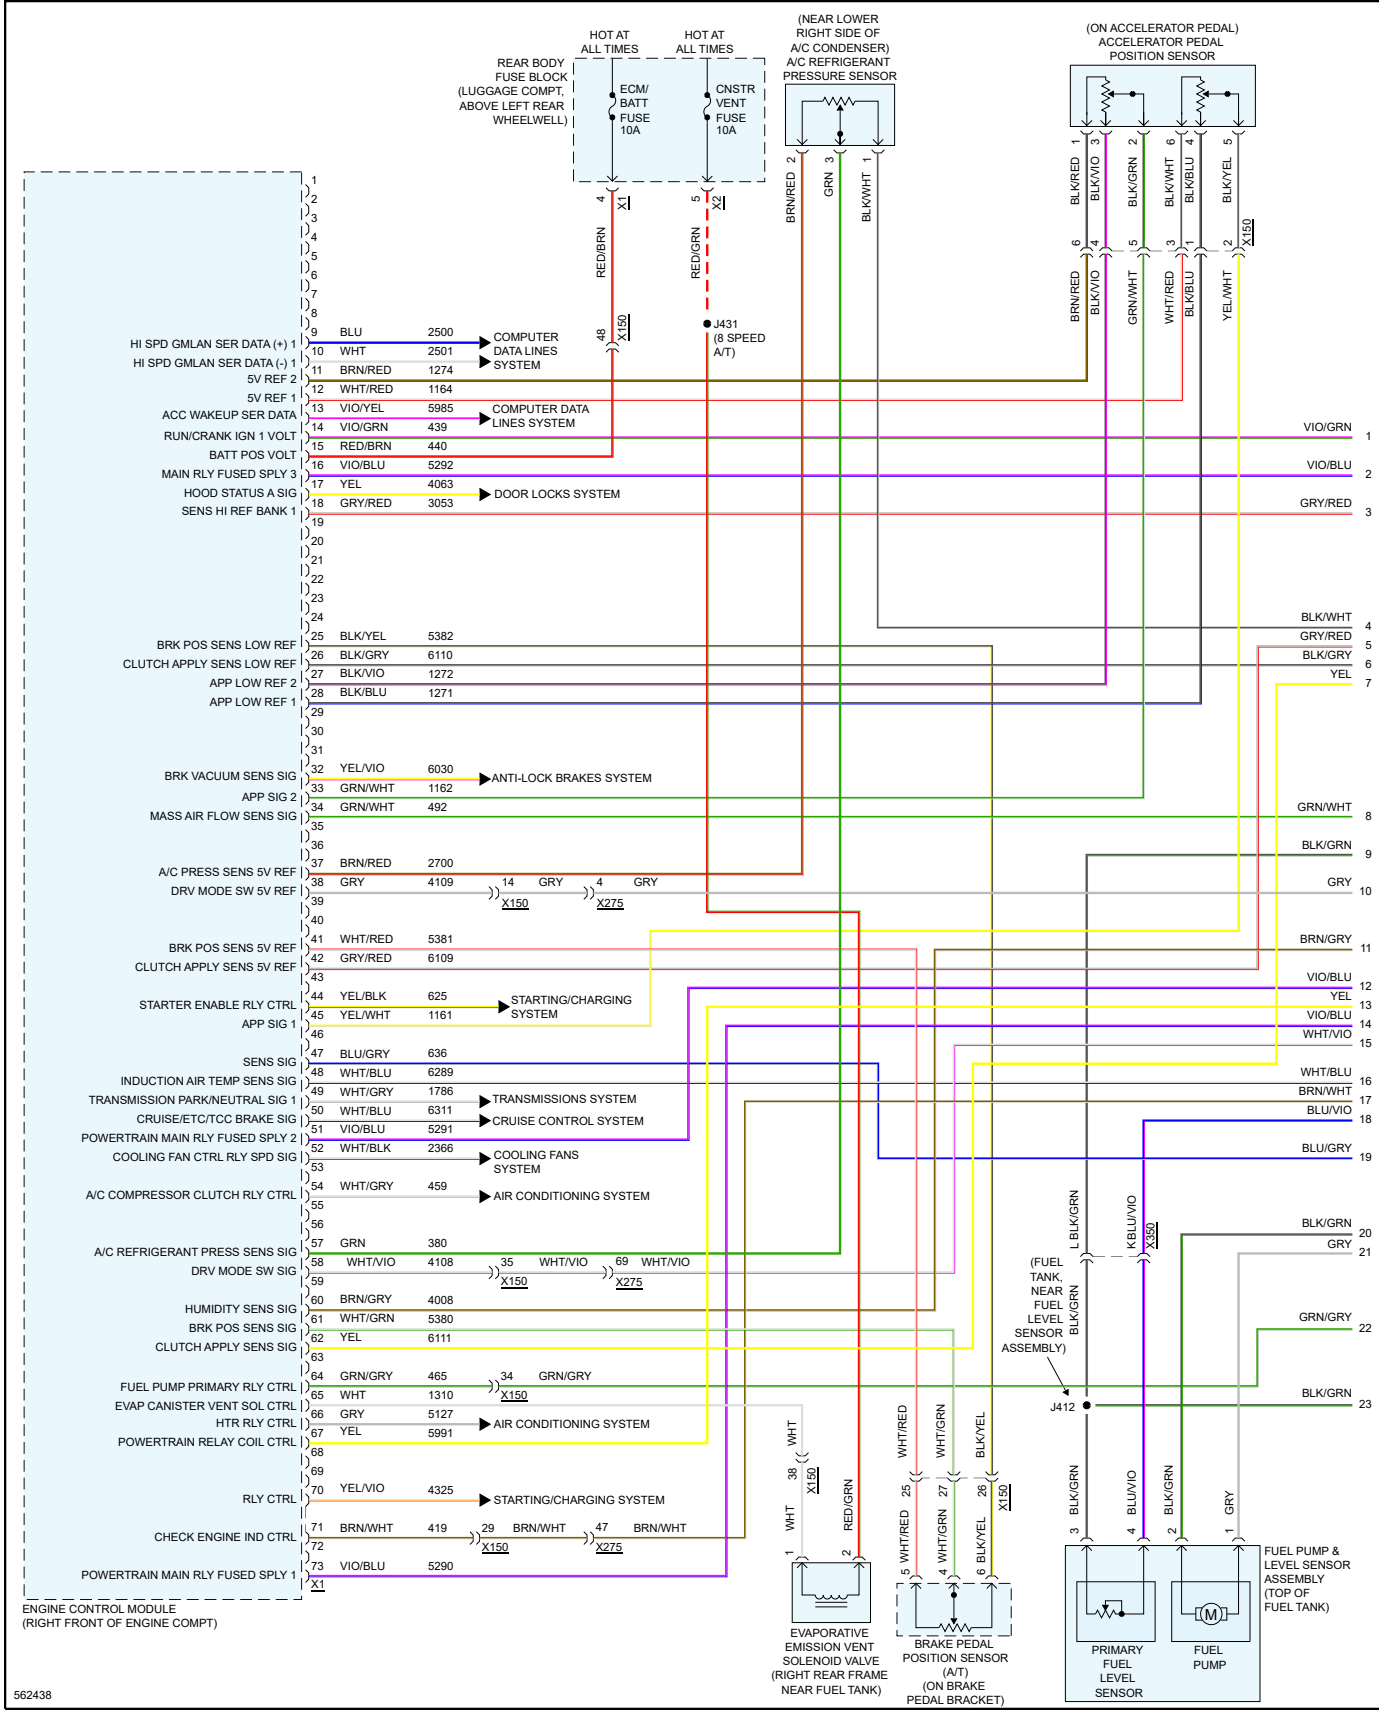

## ENGINE CONTROLS

### Engine Controls

---

562438

562441

562442

562443

ENGINE CONTROL MODULE (RIGHT FRONT OF ENGINE COMPT)