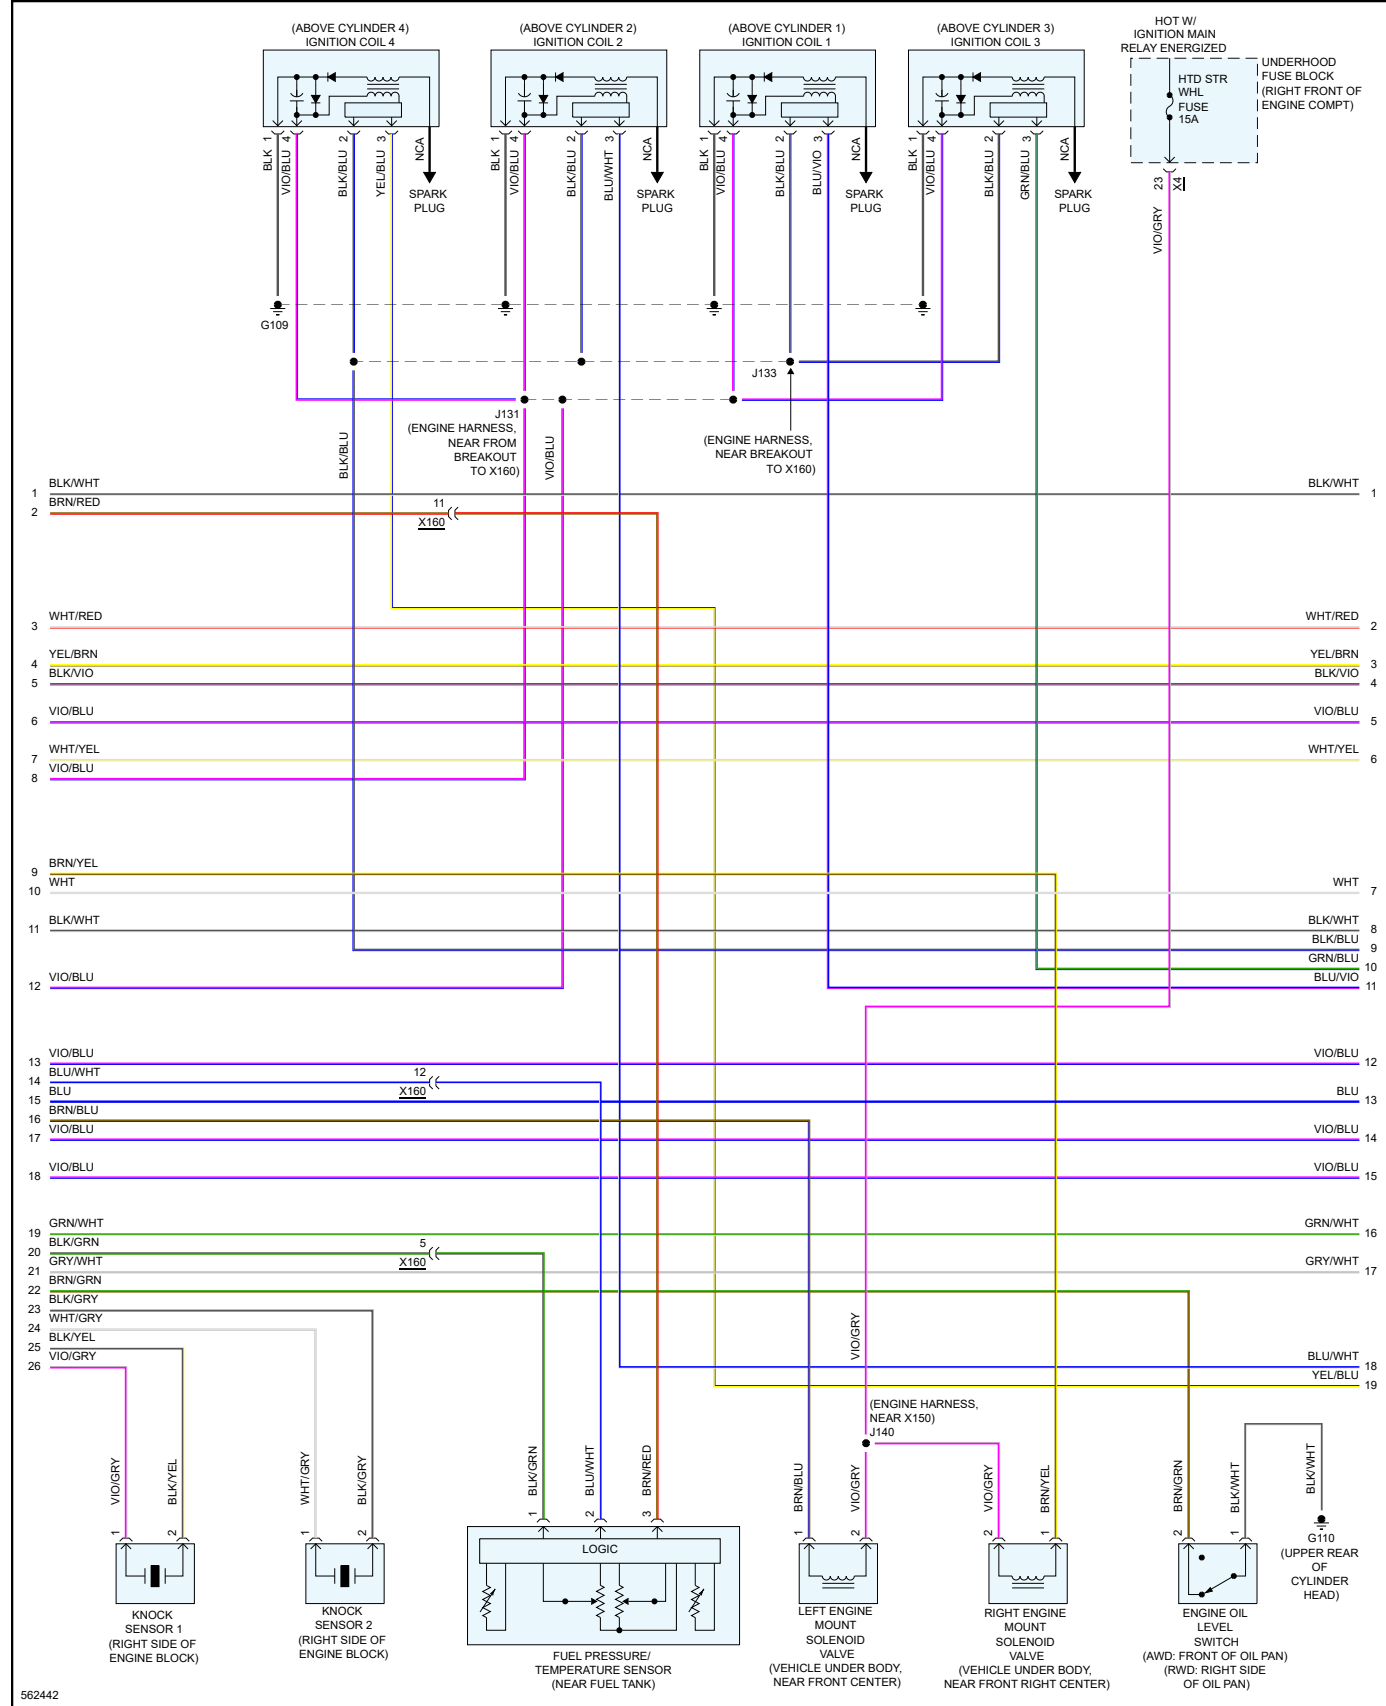

## ENGINE CONTROLS

### Engine Controls

---

562438

562441

562442

562443

ENGINE CONTROL MODULE (RIGHT FRONT OF ENGINE COMPT)