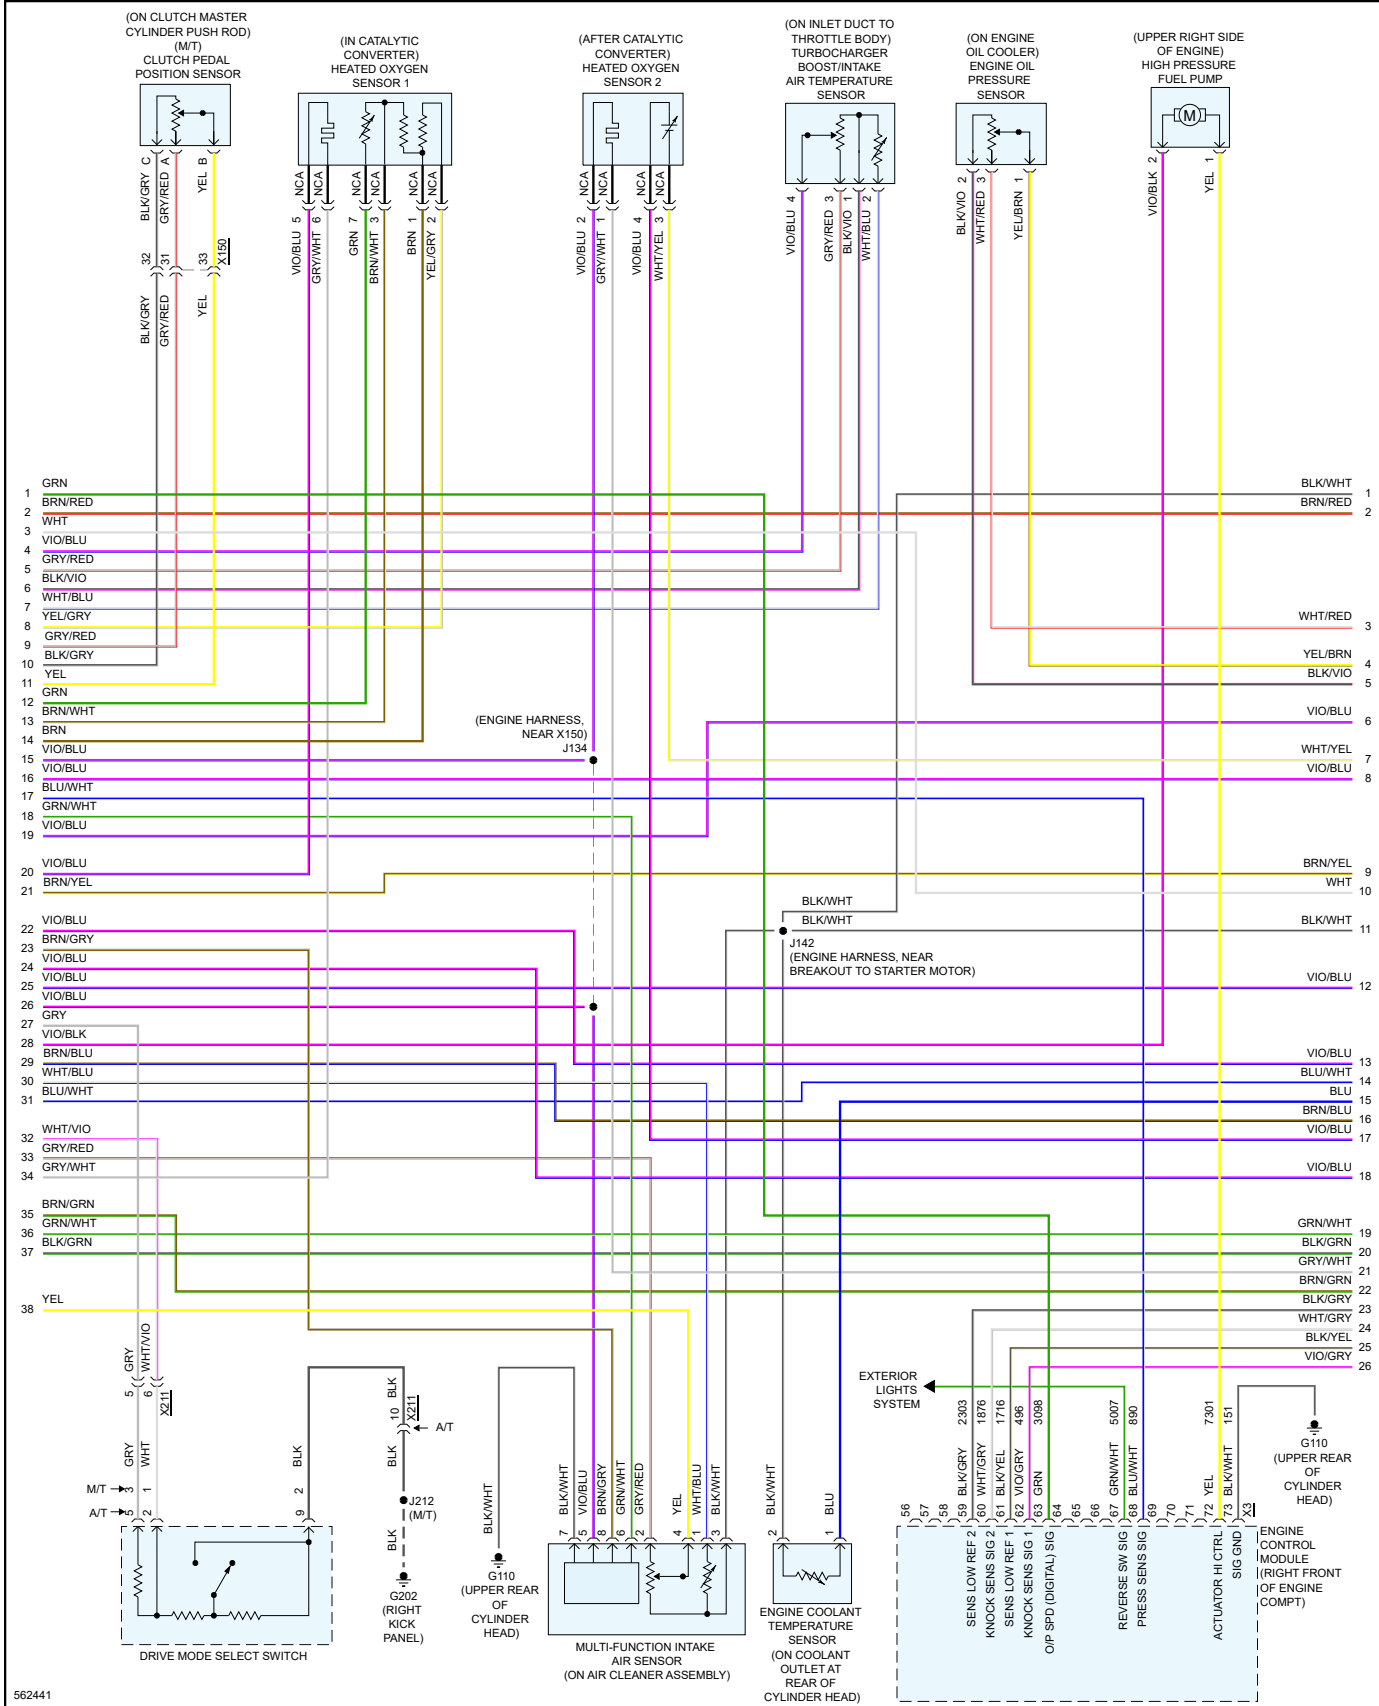

## ENGINE CONTROLS

### Engine Controls

---

562438

562441

562442

562443

ENGINE CONTROL MODULE (RIGHT FRONT OF ENGINE COMPT)