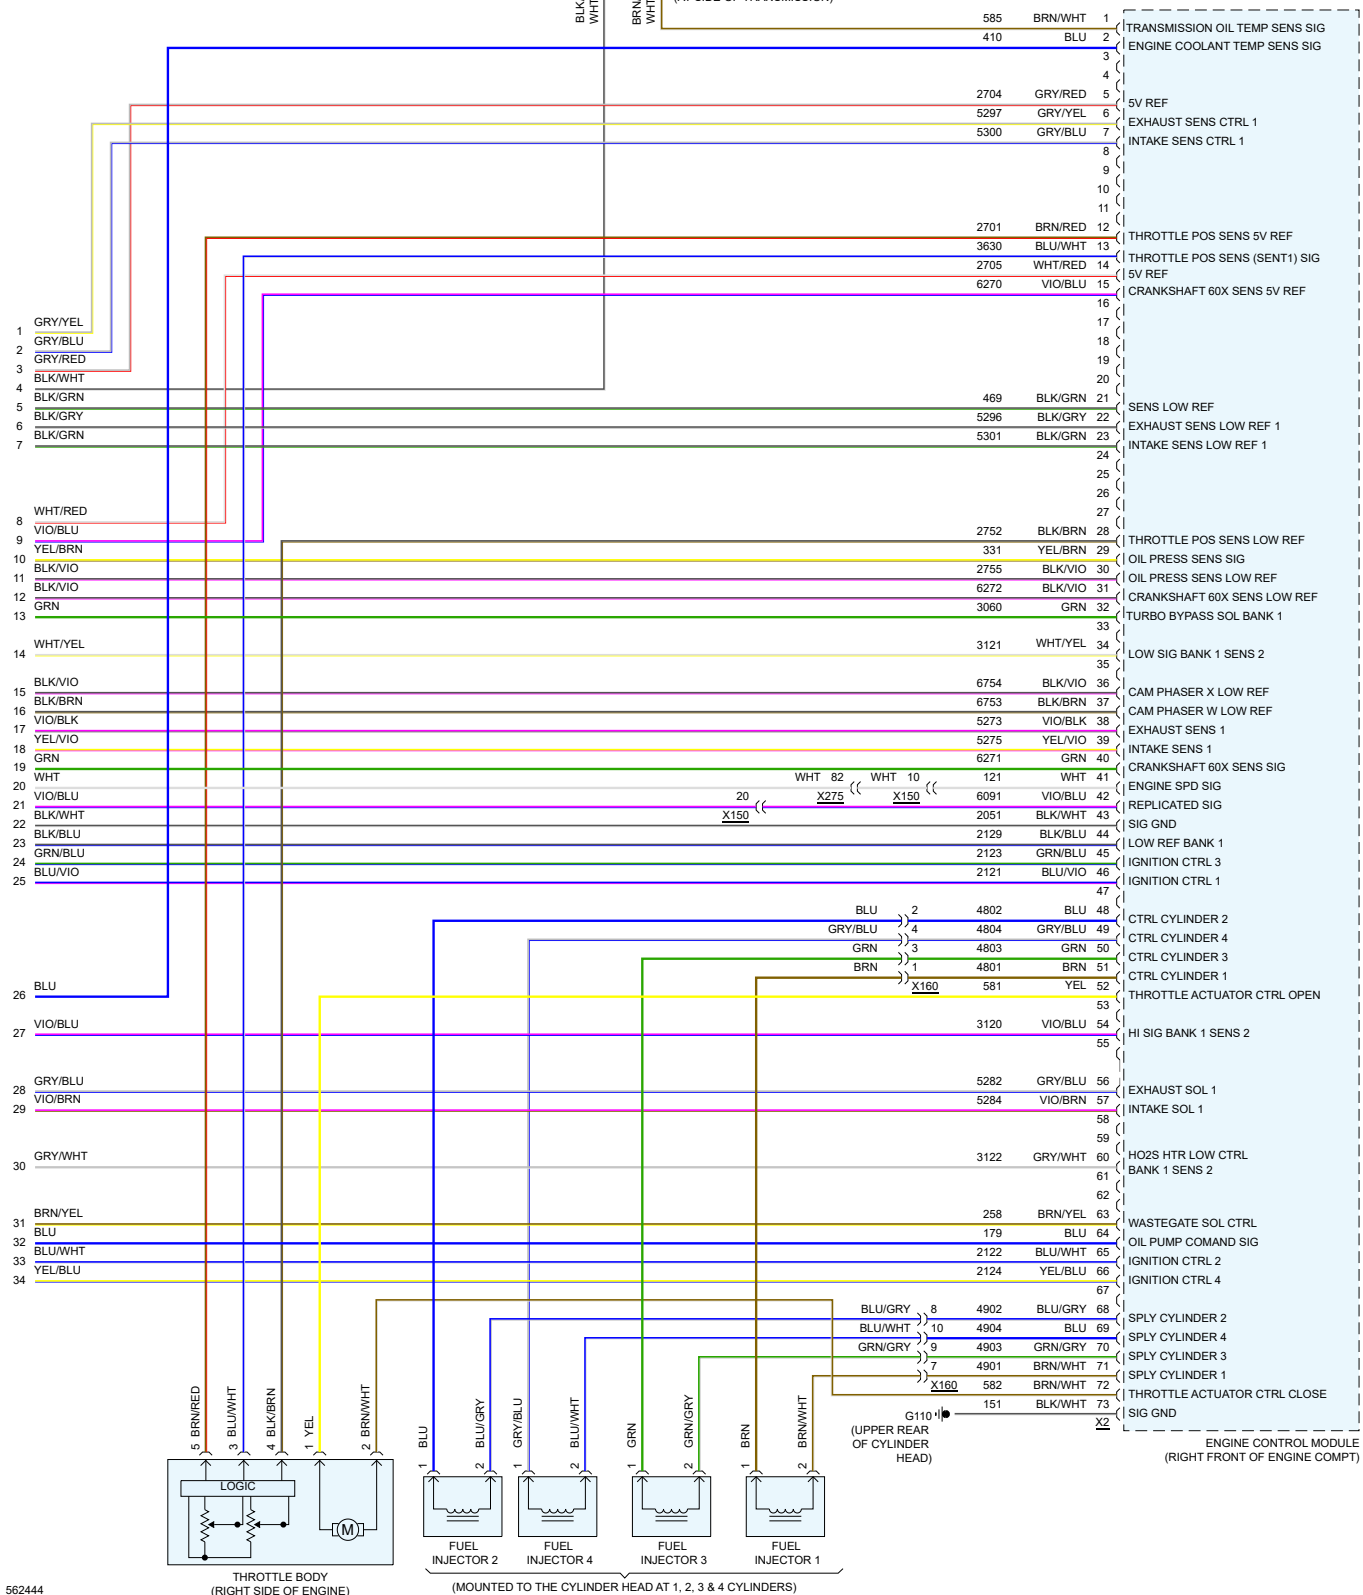

## ENGINE CONTROLS

### Engine Controls

---

562438

562441

562442

562443

ENGINE CONTROL MODULE (RIGHT FRONT OF ENGINE COMPT)