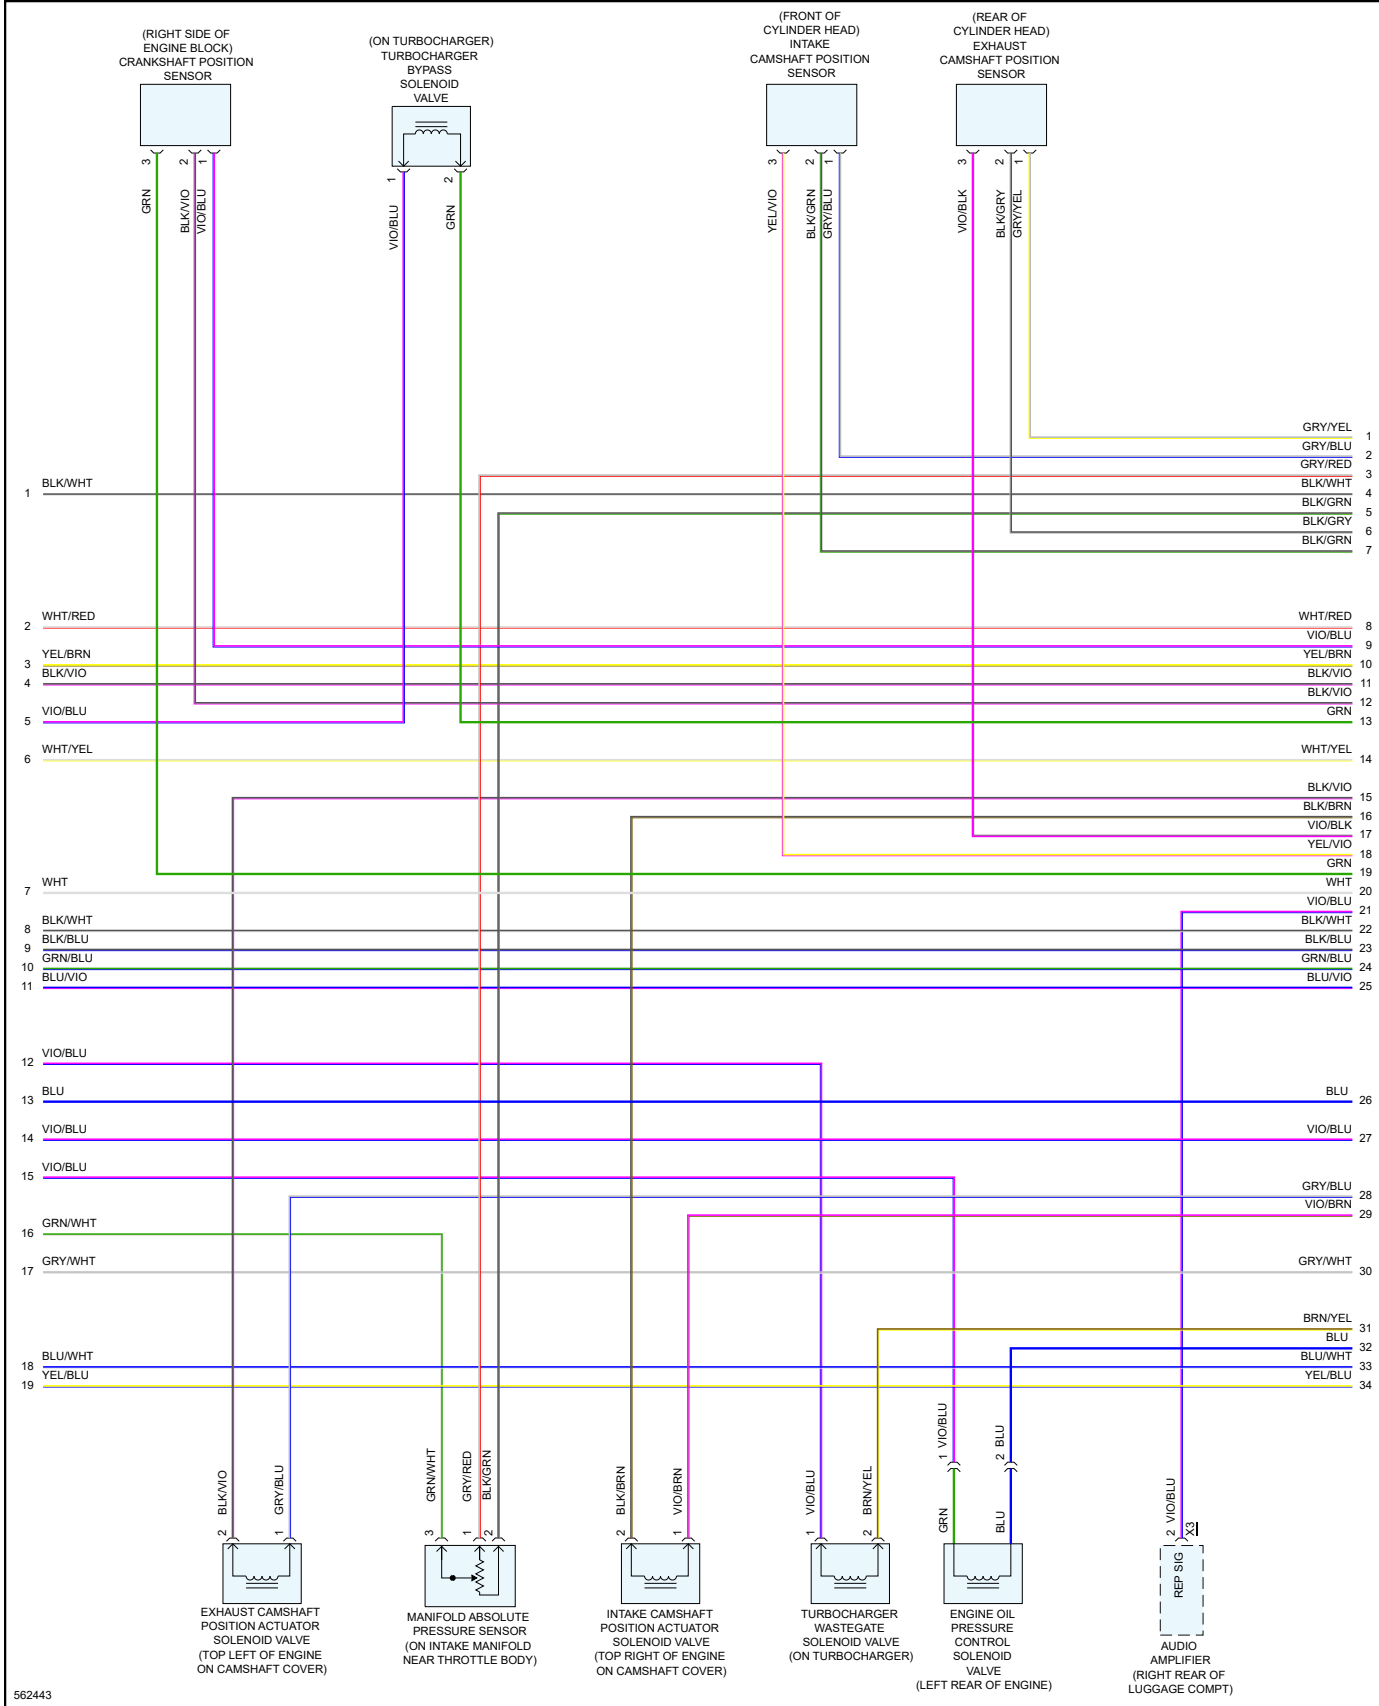

## ENGINE CONTROLS

### Engine Controls

---

562438

562441

562442

562443

ENGINE CONTROL MODULE (RIGHT FRONT OF ENGINE COMPT)