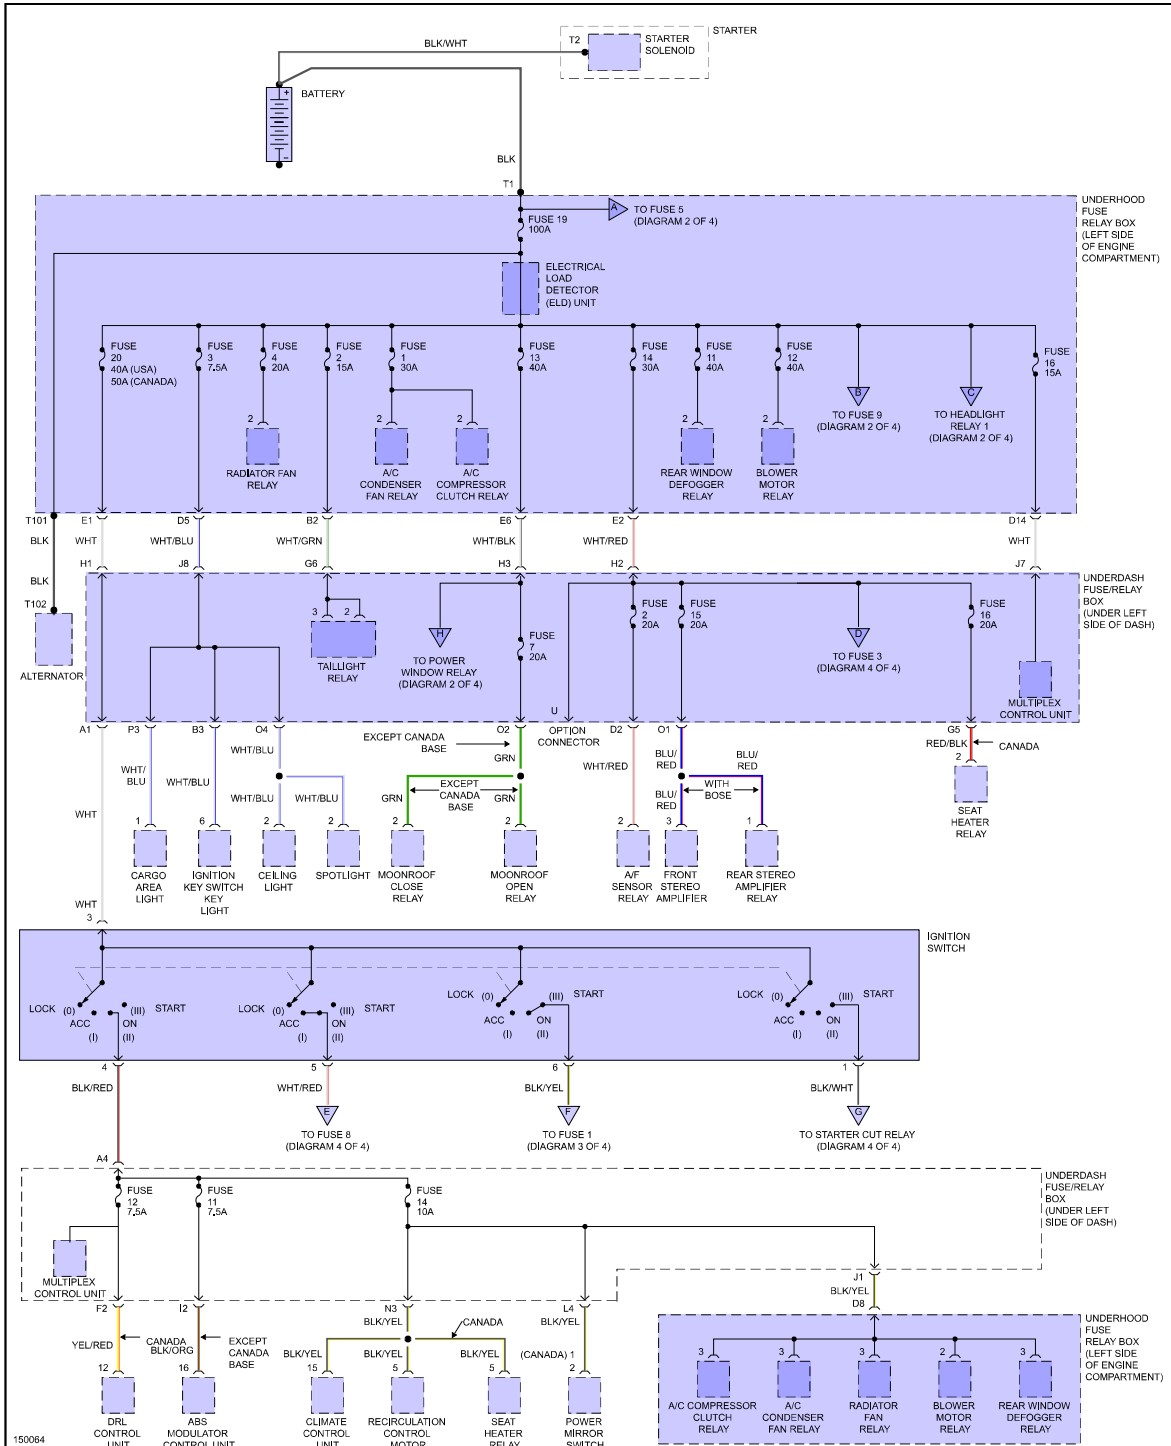

PRODEMAND

YMMS: 2003 Acura RSX Base
Engine: 2.0L Eng
VIN:

Mar 8, 2023
License:
Odometer:

POWER DISTRIBUTION

Fig 1: Power Distribution Circuit (1 of 4)

Fig 2: Power Distribution Circuit (2 of 4)

150065

Fig 3: Power Distribution Circuit (3 of 4)

Fig 4: Power Distribution Circuit (4 of 4)