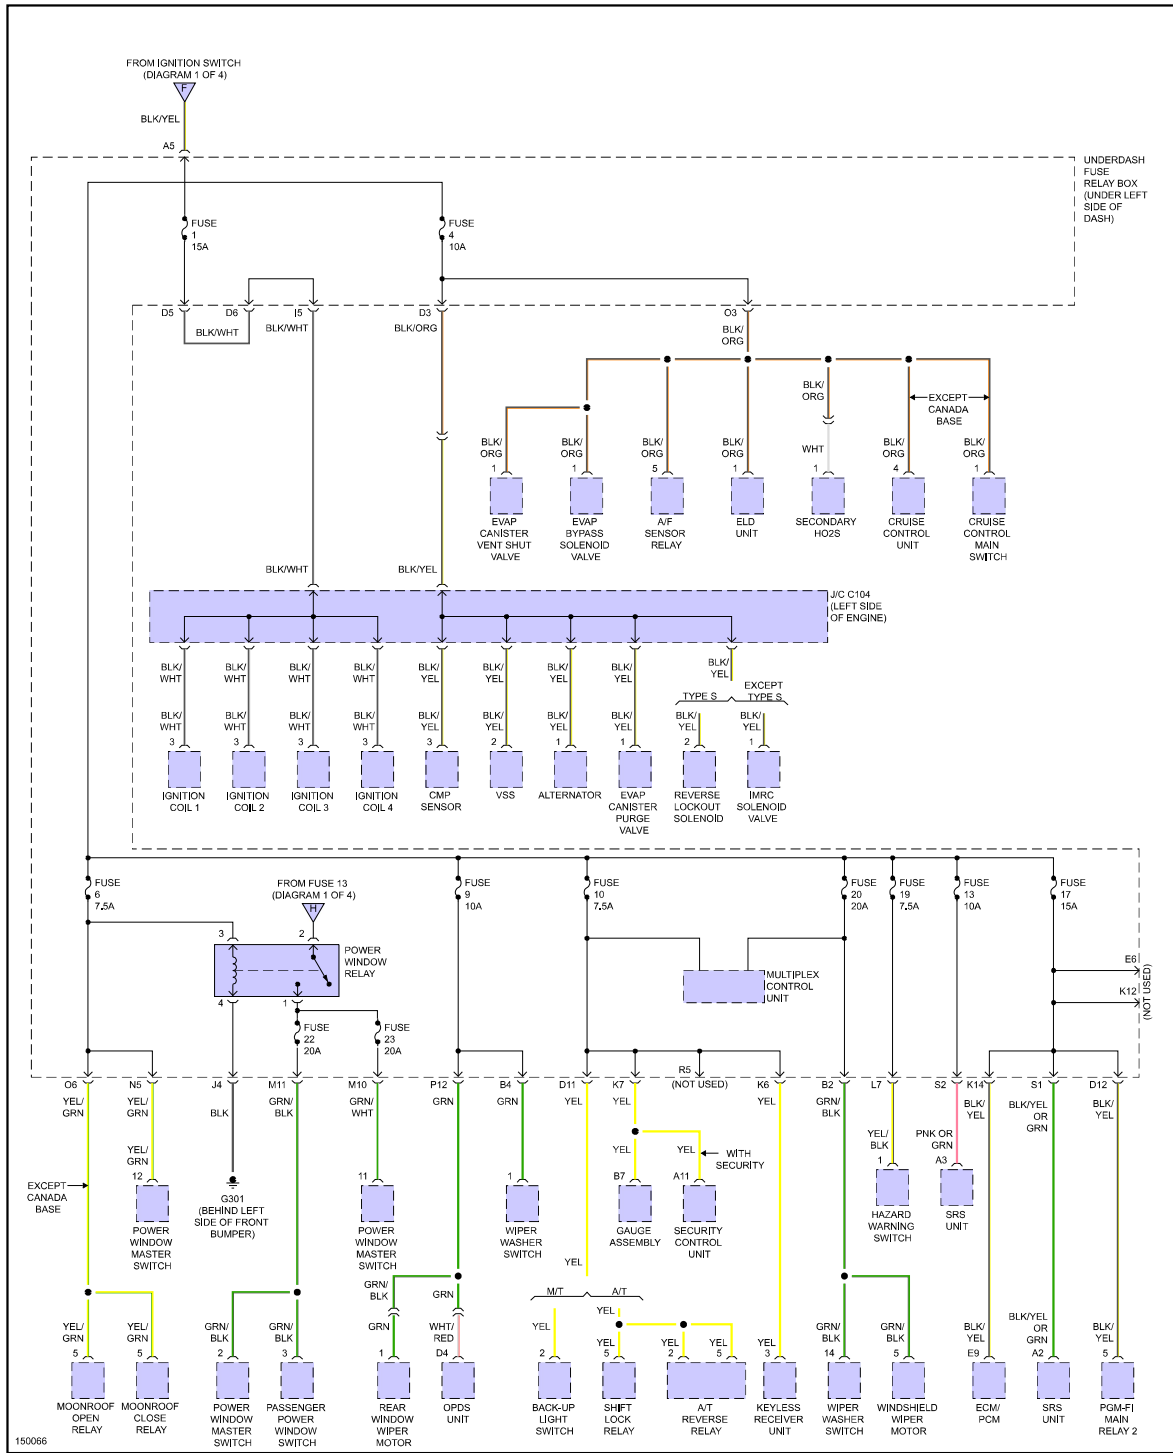

PRODEMAND

YMMS: 2003 Acura RSX Base
Engine: 2.0L Eng
VIN:

Mar 8, 2023
License:
Odometer:

POWER DISTRIBUTION

Fig 1: Power Distribution Circuit (1 of 4)

Fig 2: Power Distribution Circuit (2 of 4)

150065

Fig 3: Power Distribution Circuit (3 of 4)

Fig 4: Power Distribution Circuit (4 of 4)