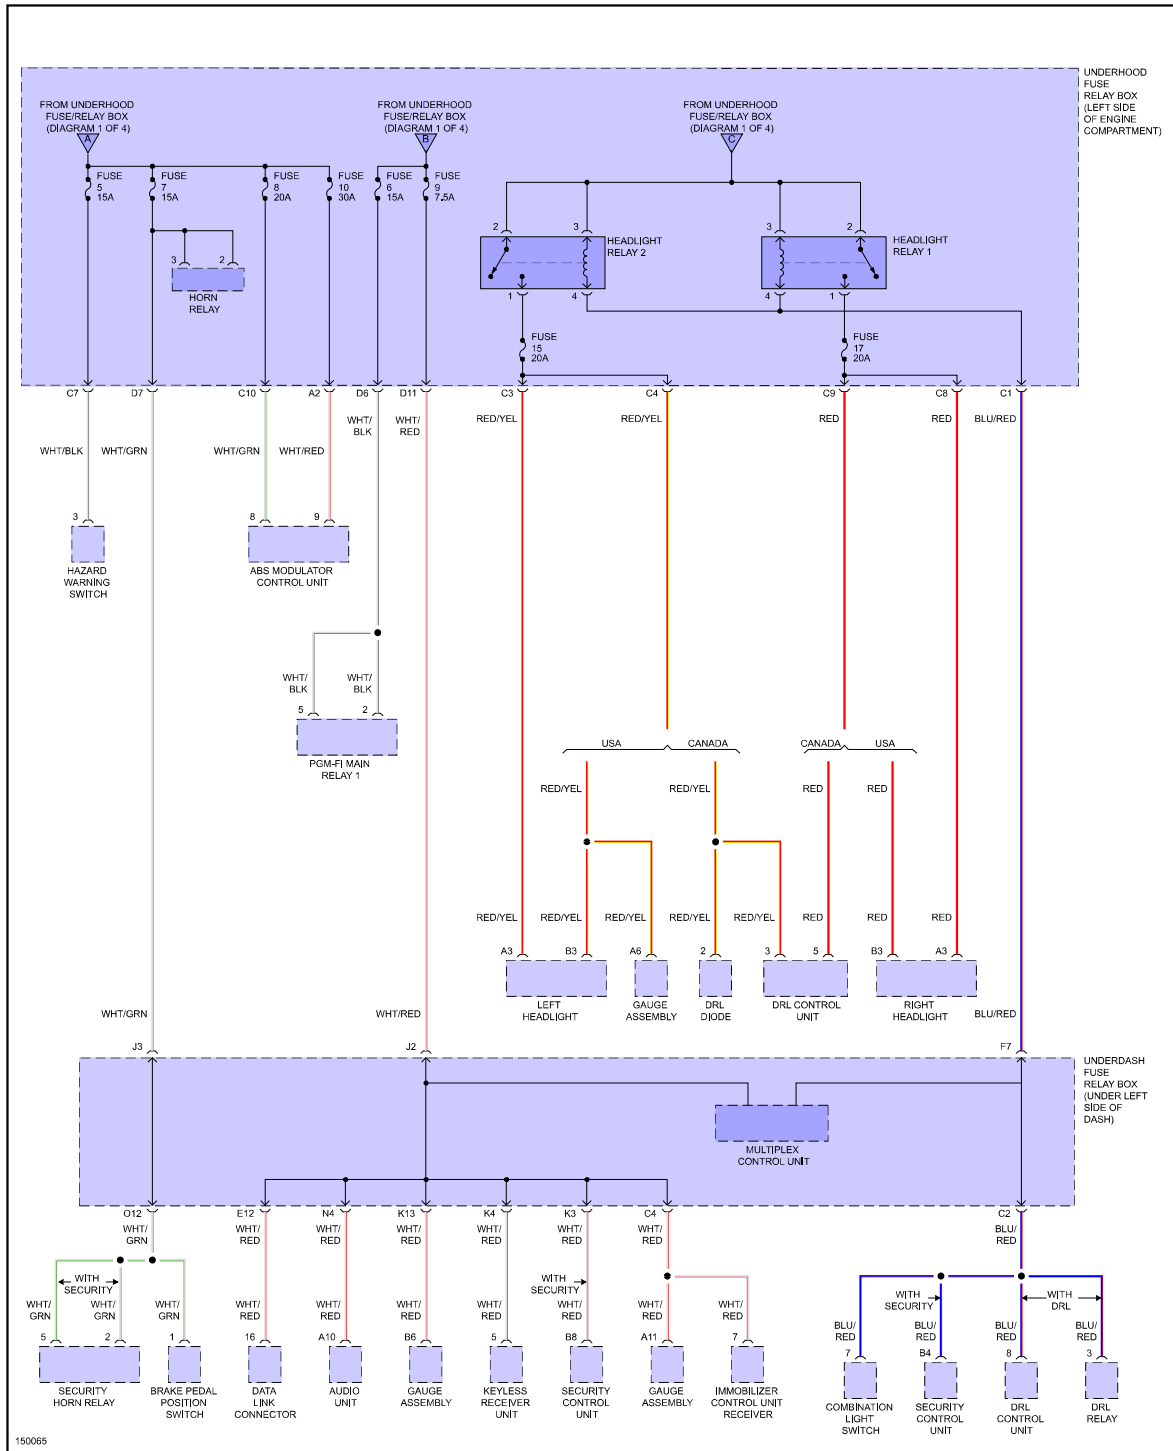

PRODEMAND

YMMS: 2003 Acura RSX Base
Engine: 2.0L Eng
VIN:

Mar 8, 2023
License:
Odometer:

POWER DISTRIBUTION

Fig 1: Power Distribution Circuit (1 of 4)

Fig 2: Power Distribution Circuit (2 of 4)

150065

Fig 3: Power Distribution Circuit (3 of 4)

Fig 4: Power Distribution Circuit (4 of 4)