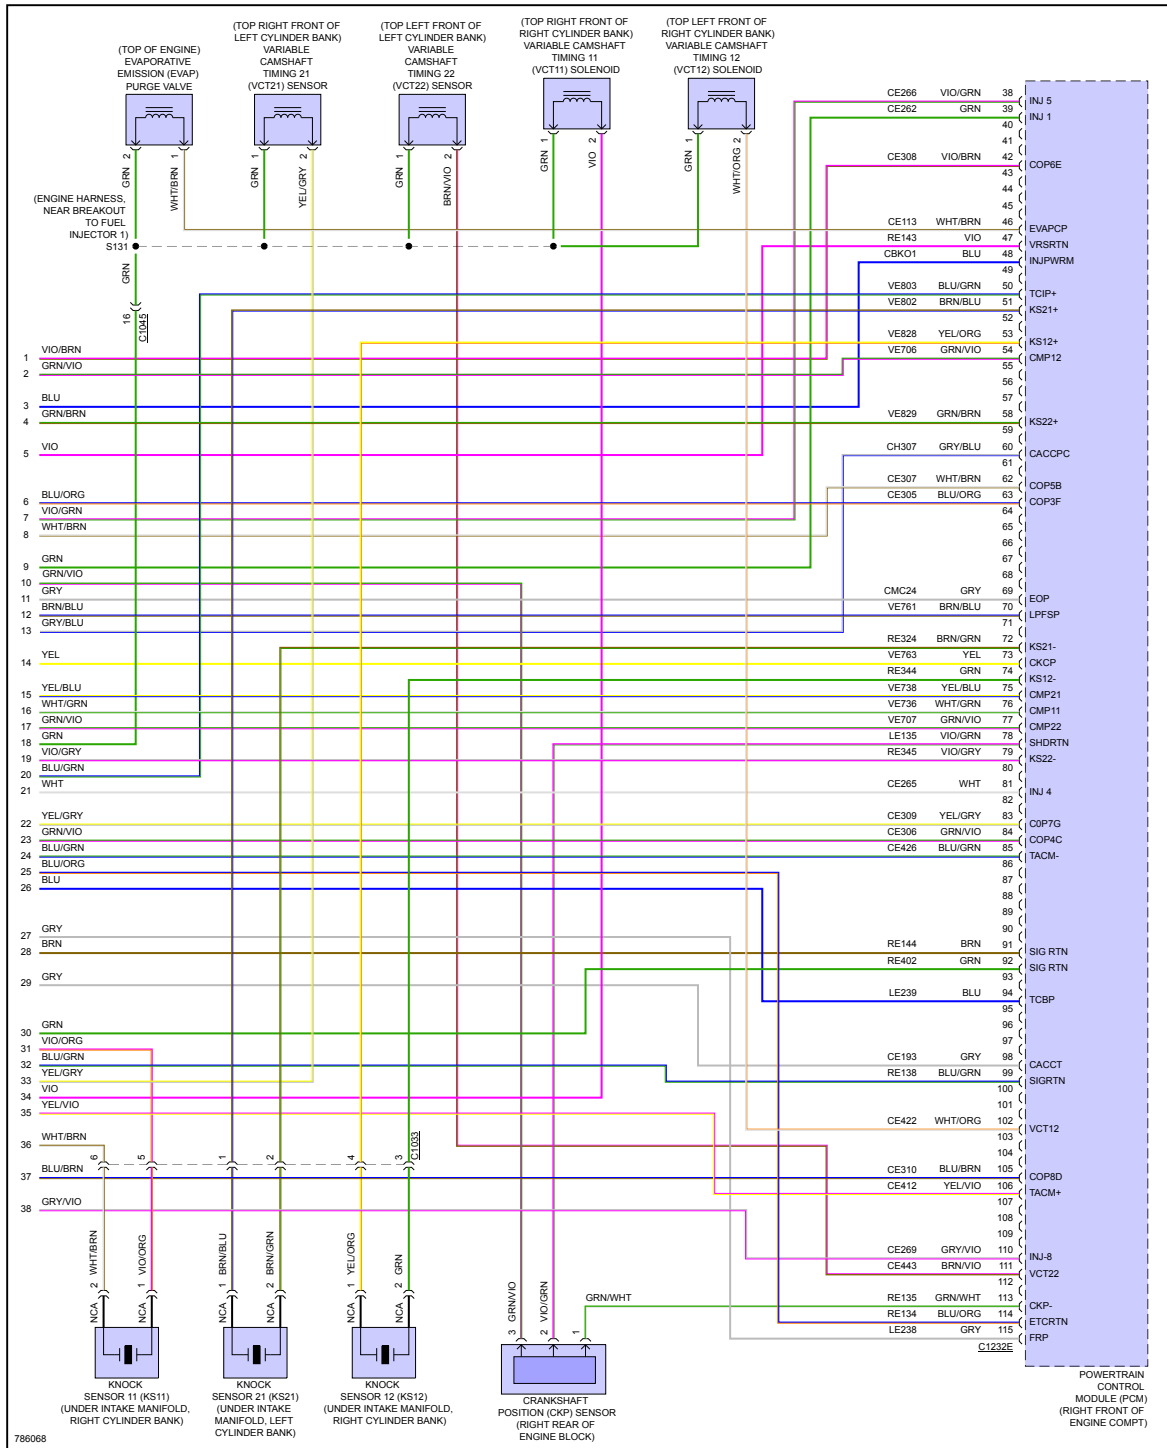

## ENGINE PERFORMANCE > 5.2L SUPERCHARGED

Fig 1: 5.2L Supercharged, Engine Performance Circuit (1 of 7)

Fig 2: 5.2L Supercharged, Engine Performance Circuit (2 of 7)

Fig 3: 5.2L Supercharged, Engine Performance Circuit (3 of 7)

786064

Fig 5: 5.2L Supercharged, Engine Performance Circuit (5 of 7)

Fig 6: 5.2L Supercharged, Engine Performance Circuit (6 of 7)

Fig 7: 5.2L Supercharged, Engine Performance Circuit (7 of 7)

786068