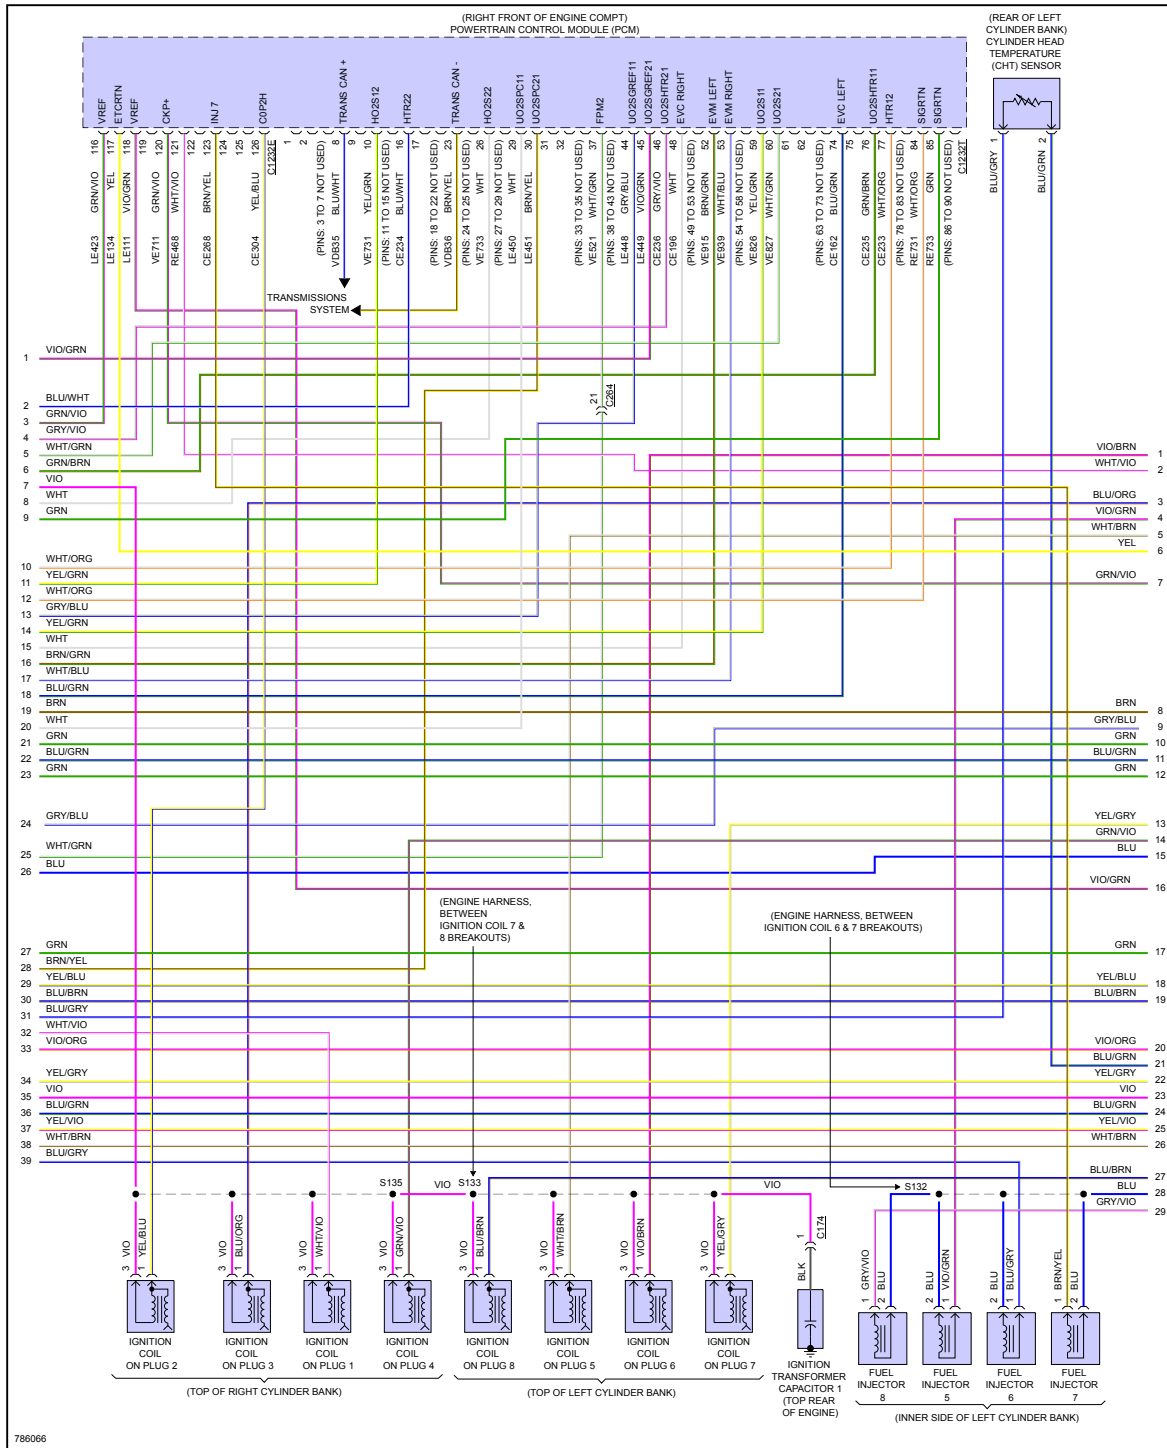

## ENGINE PERFORMANCE > 5.2L SUPERCHARGED

Fig 1: 5.2L Supercharged, Engine Performance Circuit (1 of 7)

Fig 2: 5.2L Supercharged, Engine Performance Circuit (2 of 7)

Fig 3: 5.2L Supercharged, Engine Performance Circuit (3 of 7)

786064

Fig 5: 5.2L Supercharged, Engine Performance Circuit (5 of 7)

Fig 6: 5.2L Supercharged, Engine Performance Circuit (6 of 7)

Fig 7: 5.2L Supercharged, Engine Performance Circuit (7 of 7)

786068