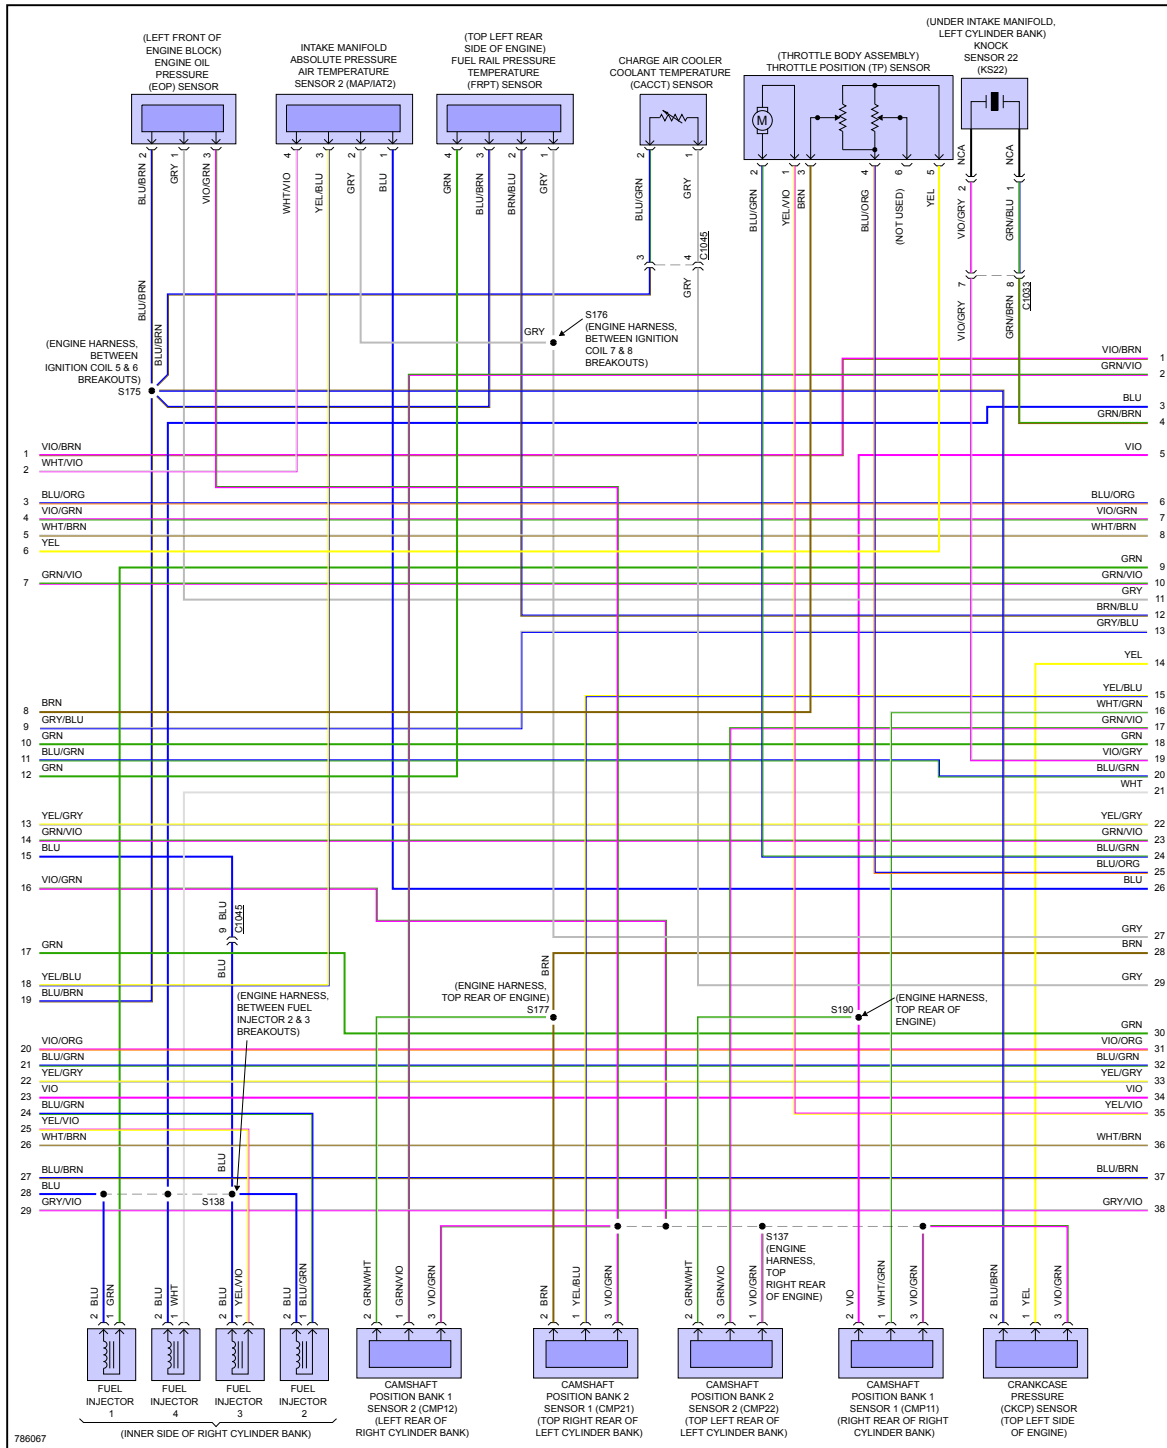

## ENGINE PERFORMANCE > 5.2L SUPERCHARGED

Fig 1: 5.2L Supercharged, Engine Performance Circuit (1 of 7)

Fig 2: 5.2L Supercharged, Engine Performance Circuit (2 of 7)

Fig 3: 5.2L Supercharged, Engine Performance Circuit (3 of 7)

786064

Fig 5: 5.2L Supercharged, Engine Performance Circuit (5 of 7)

Fig 6: 5.2L Supercharged, Engine Performance Circuit (6 of 7)

Fig 7: 5.2L Supercharged, Engine Performance Circuit (7 of 7)

786068