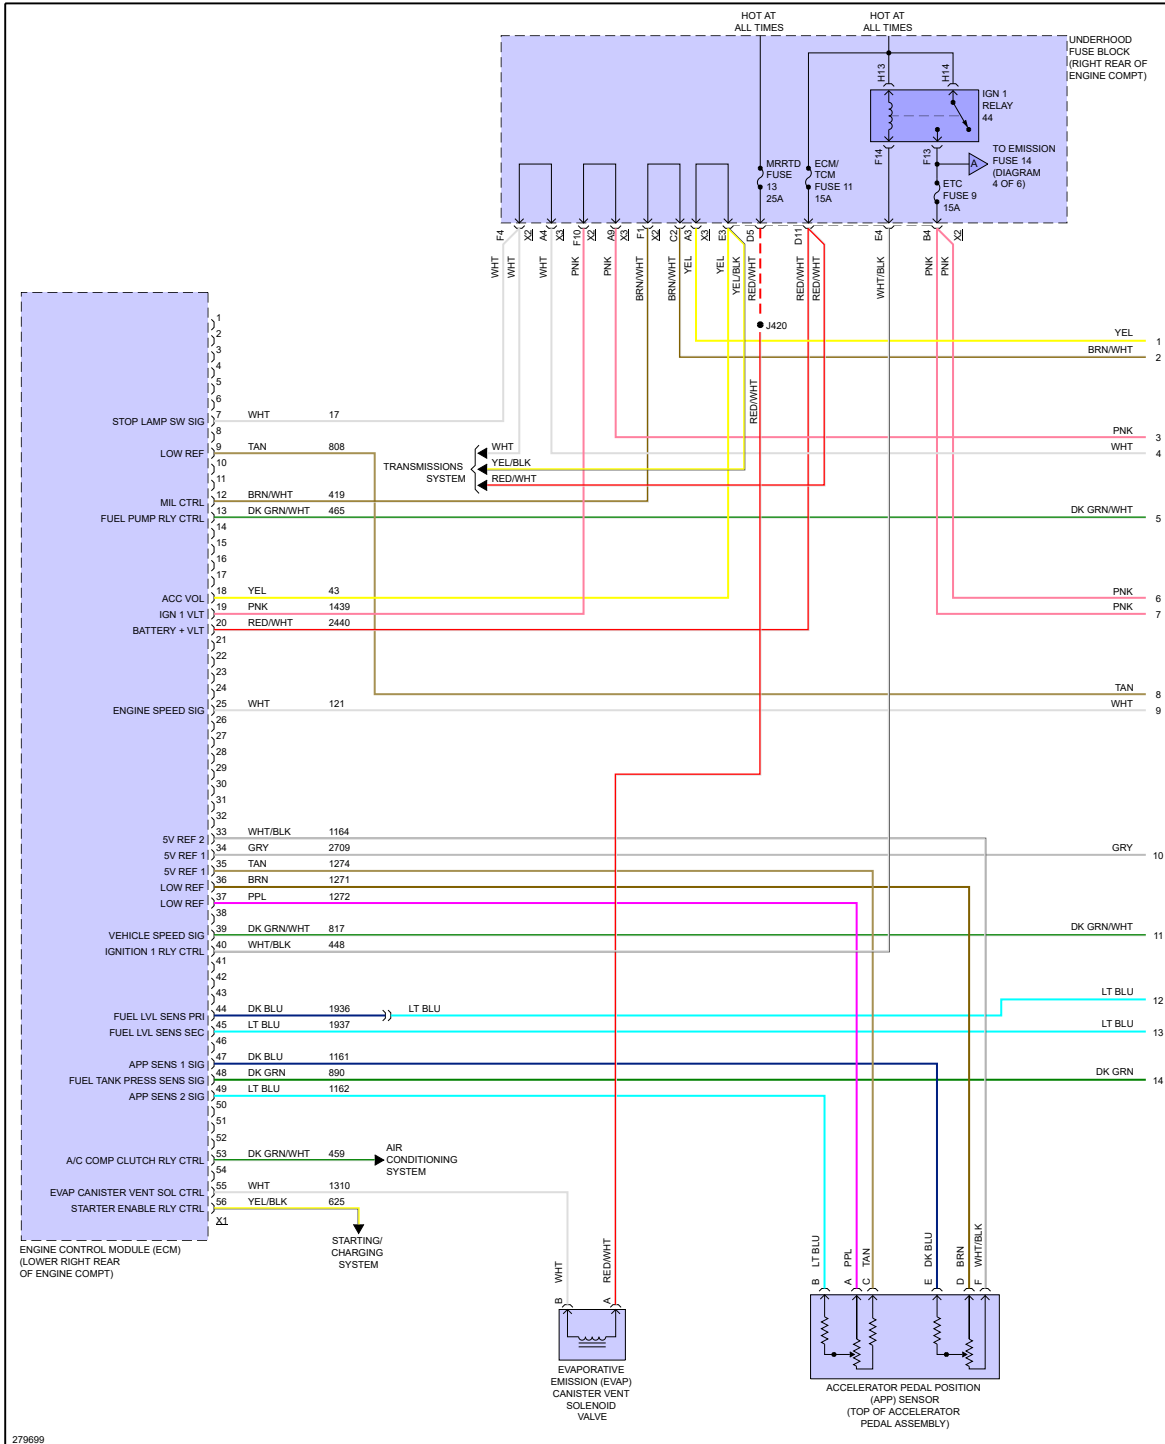

YMMS: 2008 Cadillac XLR Base
 Engine: 4.6L Eng
 VIN:

Feb 6, 2022
 License:
 Odometer:

ENGINE PERFORMANCE > 4.6L VIN A

Fig 1: 4.6L VIN A, Engine Performance Circuit (1 of 6)

Fig 2: 4.6L VIN A, Engine Performance Circuit (2 of 6)

Fig 3: 4.6L VIN A, Engine Performance Circuit (3 of 6)

Fig 4: 4.6L VIN A, Engine Performance Circuit (4 of 6)

Fig 5: 4.6L VIN A, Engine Performance Circuit (5 of 6)

Fig 6: 4.6L VIN A, Engine Performance Circuit (6 of 6)