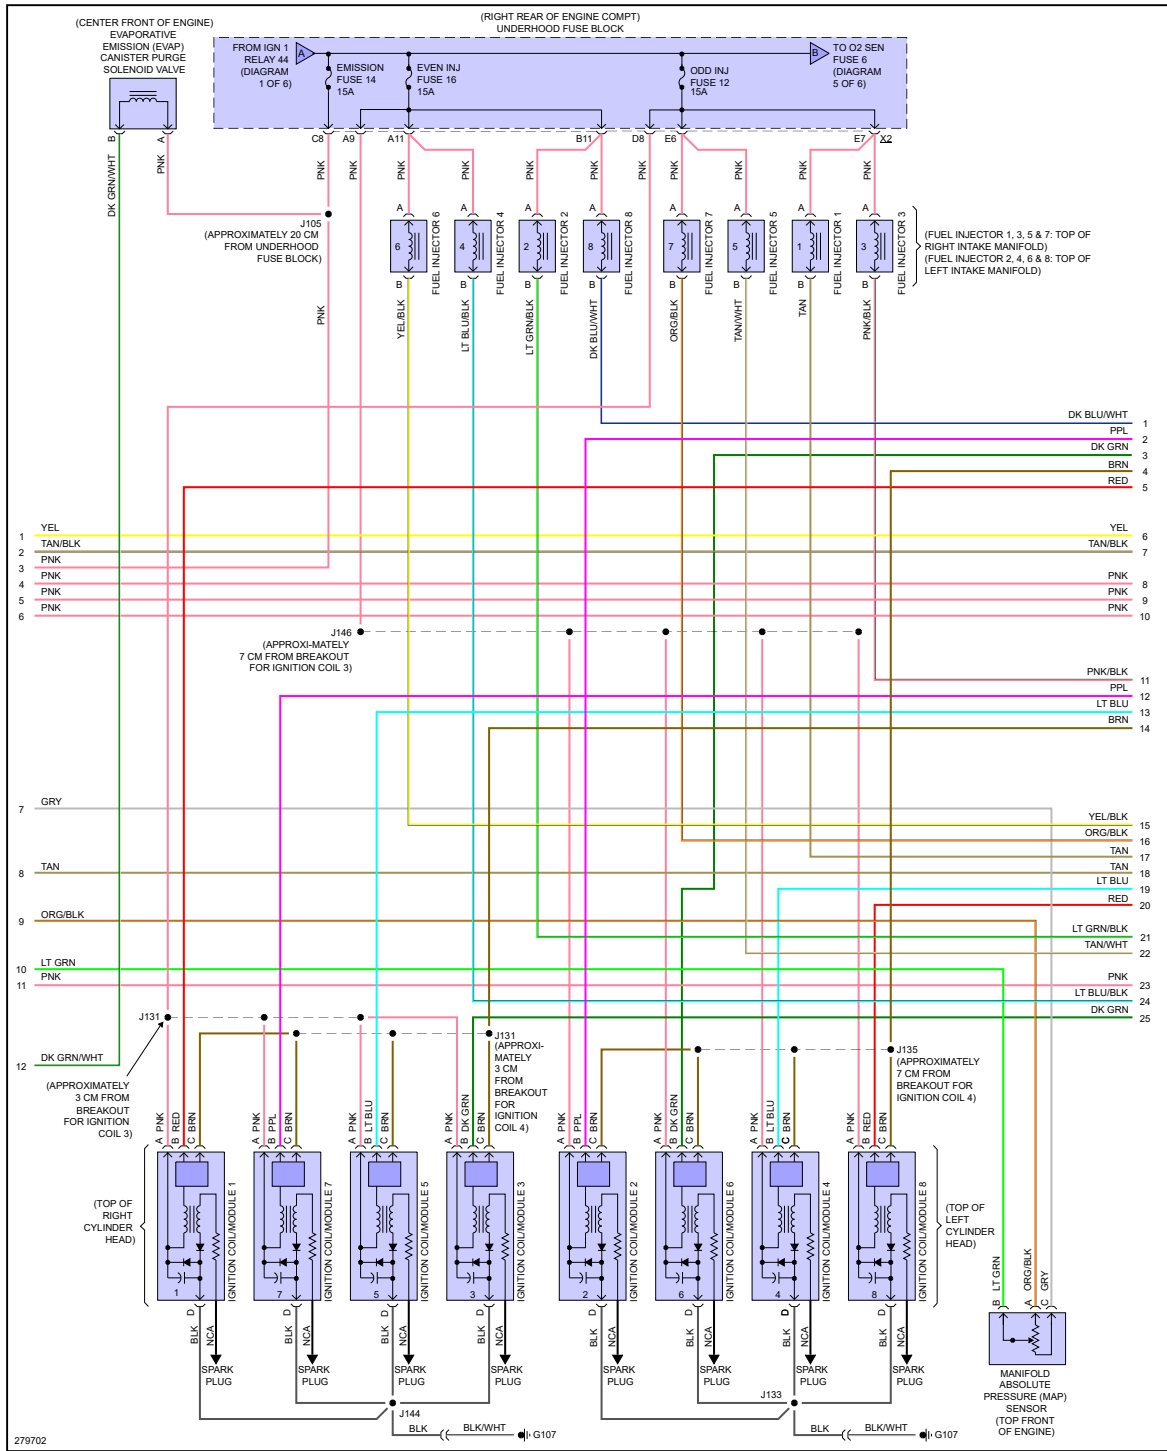

YMMS: 2008 Cadillac XLR Base
 Engine: 4.6L Eng
 VIN:

Feb 6, 2022
 License:
 Odometer:

ENGINE PERFORMANCE > 4.6L VIN A

Fig 1: 4.6L VIN A, Engine Performance Circuit (1 of 6)

Fig 2: 4.6L VIN A, Engine Performance Circuit (2 of 6)

Fig 3: 4.6L VIN A, Engine Performance Circuit (3 of 6)

Fig 4: 4.6L VIN A, Engine Performance Circuit (4 of 6)

Fig 5: 4.6L VIN A, Engine Performance Circuit (5 of 6)

Fig 6: 4.6L VIN A, Engine Performance Circuit (6 of 6)