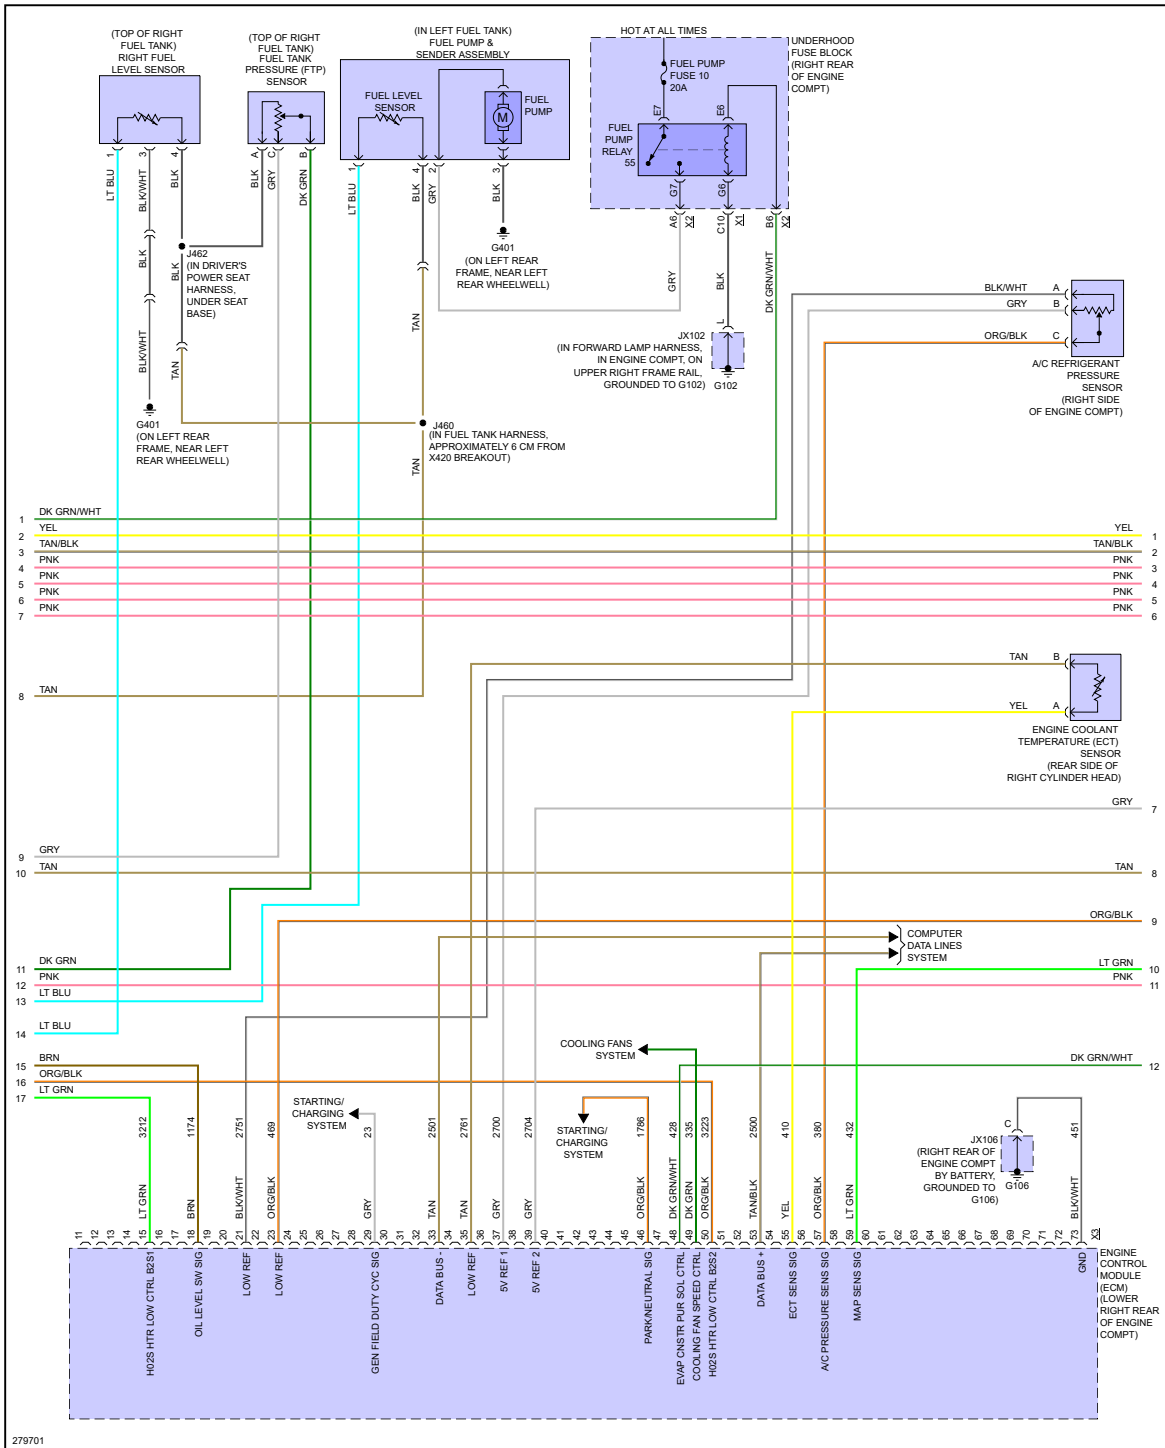

YMMS: 2008 Cadillac XLR Base
 Engine: 4.6L Eng
 VIN:

Feb 6, 2022
 License:
 Odometer:

ENGINE PERFORMANCE > 4.6L VIN A

Fig 1: 4.6L VIN A, Engine Performance Circuit (1 of 6)

Fig 2: 4.6L VIN A, Engine Performance Circuit (2 of 6)

Fig 3: 4.6L VIN A, Engine Performance Circuit (3 of 6)

Fig 4: 4.6L VIN A, Engine Performance Circuit (4 of 6)

Fig 5: 4.6L VIN A, Engine Performance Circuit (5 of 6)

Fig 6: 4.6L VIN A, Engine Performance Circuit (6 of 6)