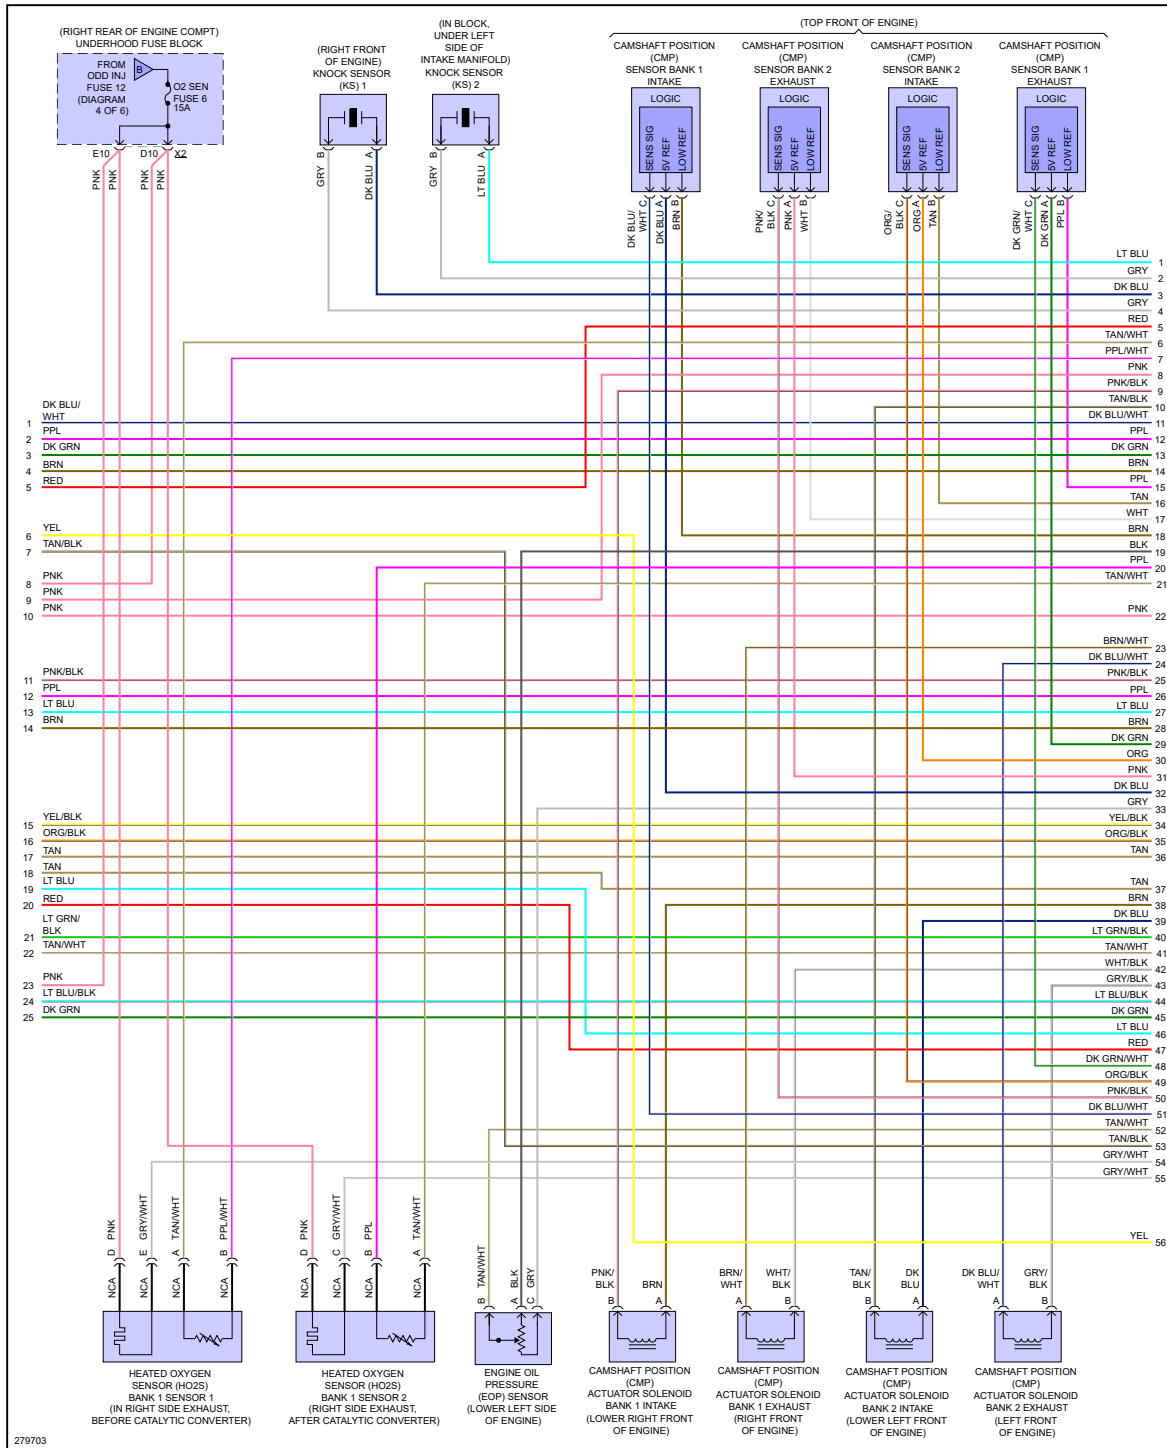

YMMS: 2008 Cadillac XLR Base
 Engine: 4.6L Eng
 VIN:

Feb 6, 2022
 License:
 Odometer:

ENGINE PERFORMANCE > 4.6L VIN A

Fig 1: 4.6L VIN A, Engine Performance Circuit (1 of 6)

Fig 2: 4.6L VIN A, Engine Performance Circuit (2 of 6)

Fig 3: 4.6L VIN A, Engine Performance Circuit (3 of 6)

Fig 4: 4.6L VIN A, Engine Performance Circuit (4 of 6)

Fig 5: 4.6L VIN A, Engine Performance Circuit (5 of 6)

Fig 6: 4.6L VIN A, Engine Performance Circuit (6 of 6)