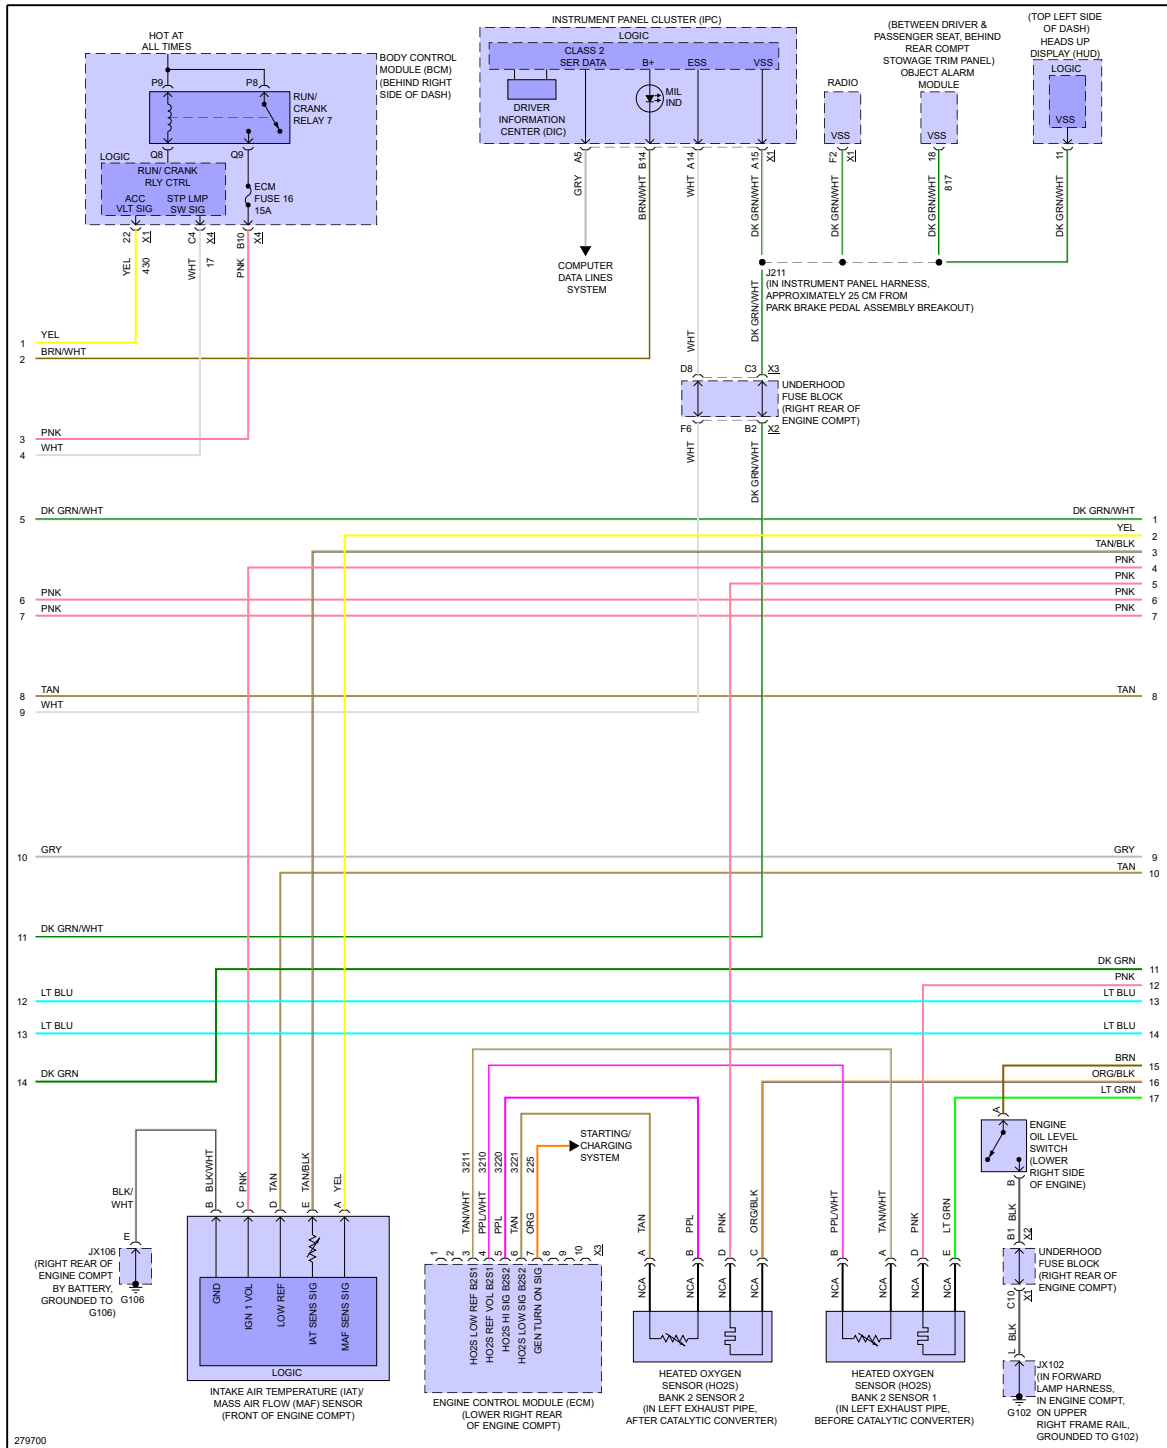

YMMS: 2008 Cadillac XLR Base
 Engine: 4.6L Eng
 VIN:

Feb 6, 2022
 License:
 Odometer:

ENGINE PERFORMANCE > 4.6L VIN A

Fig 1: 4.6L VIN A, Engine Performance Circuit (1 of 6)

Fig 2: 4.6L VIN A, Engine Performance Circuit (2 of 6)

Fig 3: 4.6L VIN A, Engine Performance Circuit (3 of 6)

Fig 4: 4.6L VIN A, Engine Performance Circuit (4 of 6)

Fig 5: 4.6L VIN A, Engine Performance Circuit (5 of 6)

Fig 6: 4.6L VIN A, Engine Performance Circuit (6 of 6)