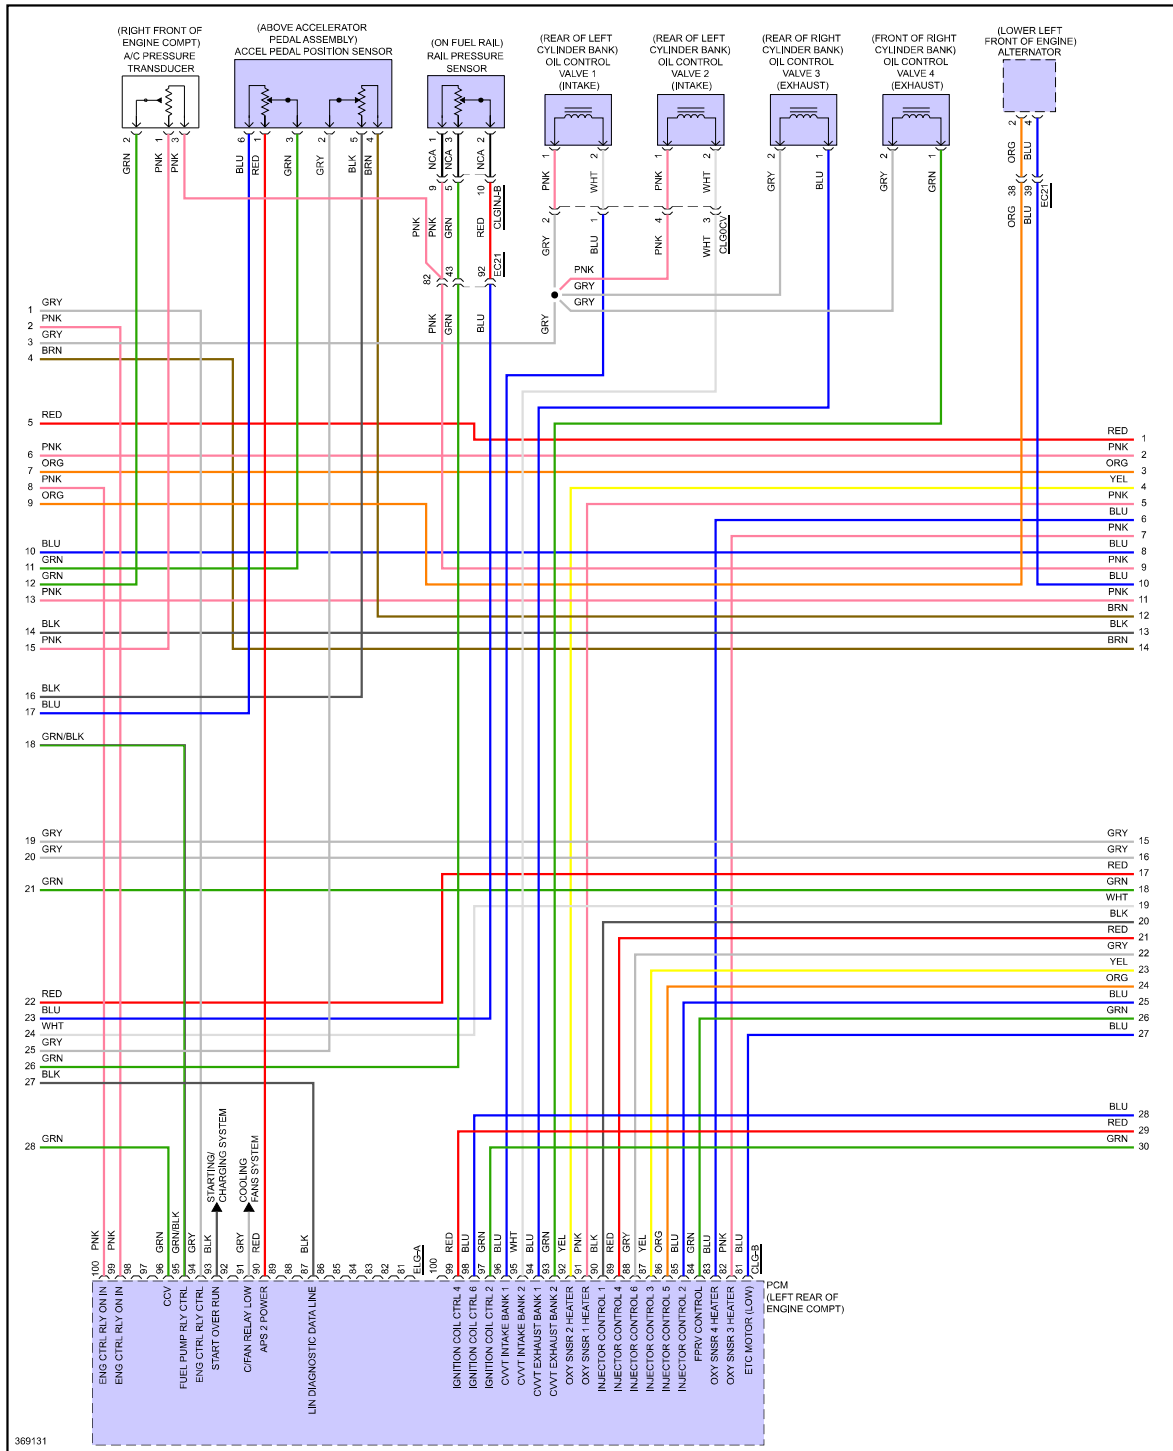

PRODEMAND

YMMS: 2012 Hyundai Azera
Engine: 3.3L Eng
VIN:

May 13, 2023
License:
Odometer:

ENGINE PERFORMANCE > 3.3L

Fig 1: 3.3L, Engine Performance Circuit (1 of 7)

Fig 2: 3.3L, Engine Performance Circuit (2 of 7)

Fig 3: 3.3L, Engine Performance Circuit (3 of 7)

Fig 4: 3.3L, Engine Performance Circuit (4 of 7)

369133

Fig 5: 3.3L, Engine Performance Circuit (5 of 7)

Fig 6: 3.3L, Engine Performance Circuit (6 of 7)

Fig 7: 3.3L, Engine Performance Circuit (7 of 7)