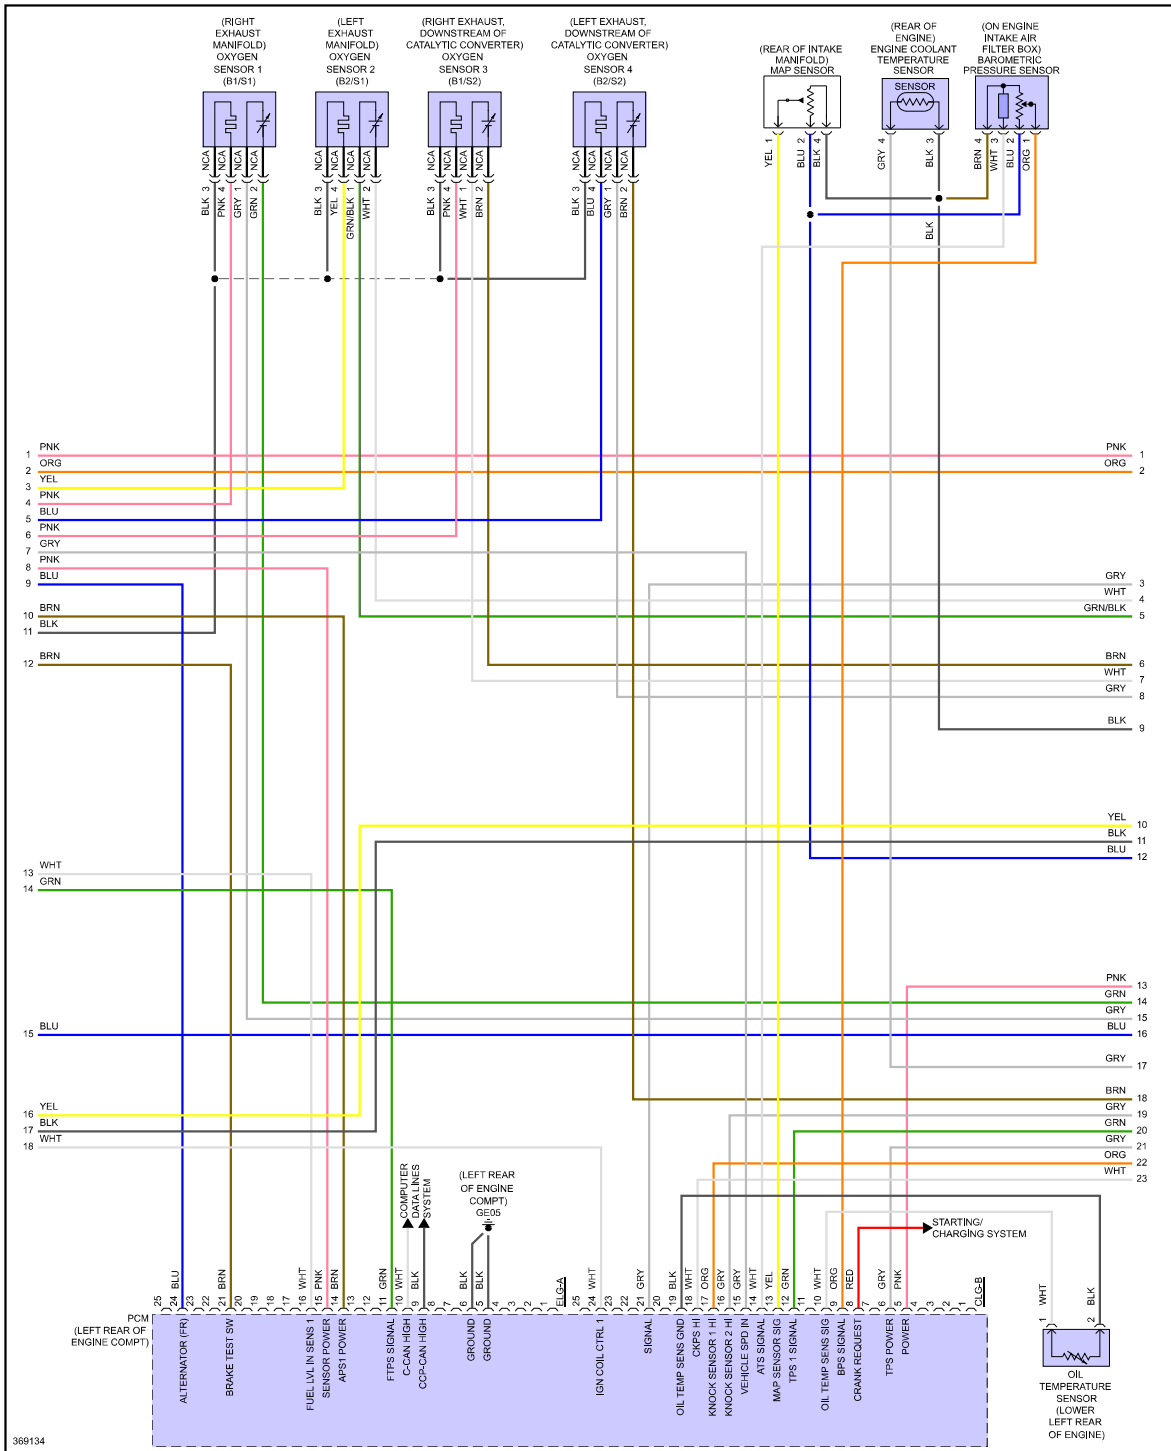

PRODEMAND

YMMS: 2012 Hyundai Azera
Engine: 3.3L Eng
VIN:

May 13, 2023
License:
Odometer:

ENGINE PERFORMANCE > 3.3L

Fig 1: 3.3L, Engine Performance Circuit (1 of 7)

Fig 2: 3.3L, Engine Performance Circuit (2 of 7)

Fig 3: 3.3L, Engine Performance Circuit (3 of 7)

Fig 4: 3.3L, Engine Performance Circuit (4 of 7)

369133

Fig 5: 3.3L, Engine Performance Circuit (5 of 7)

Fig 6: 3.3L, Engine Performance Circuit (6 of 7)

Fig 7: 3.3L, Engine Performance Circuit (7 of 7)