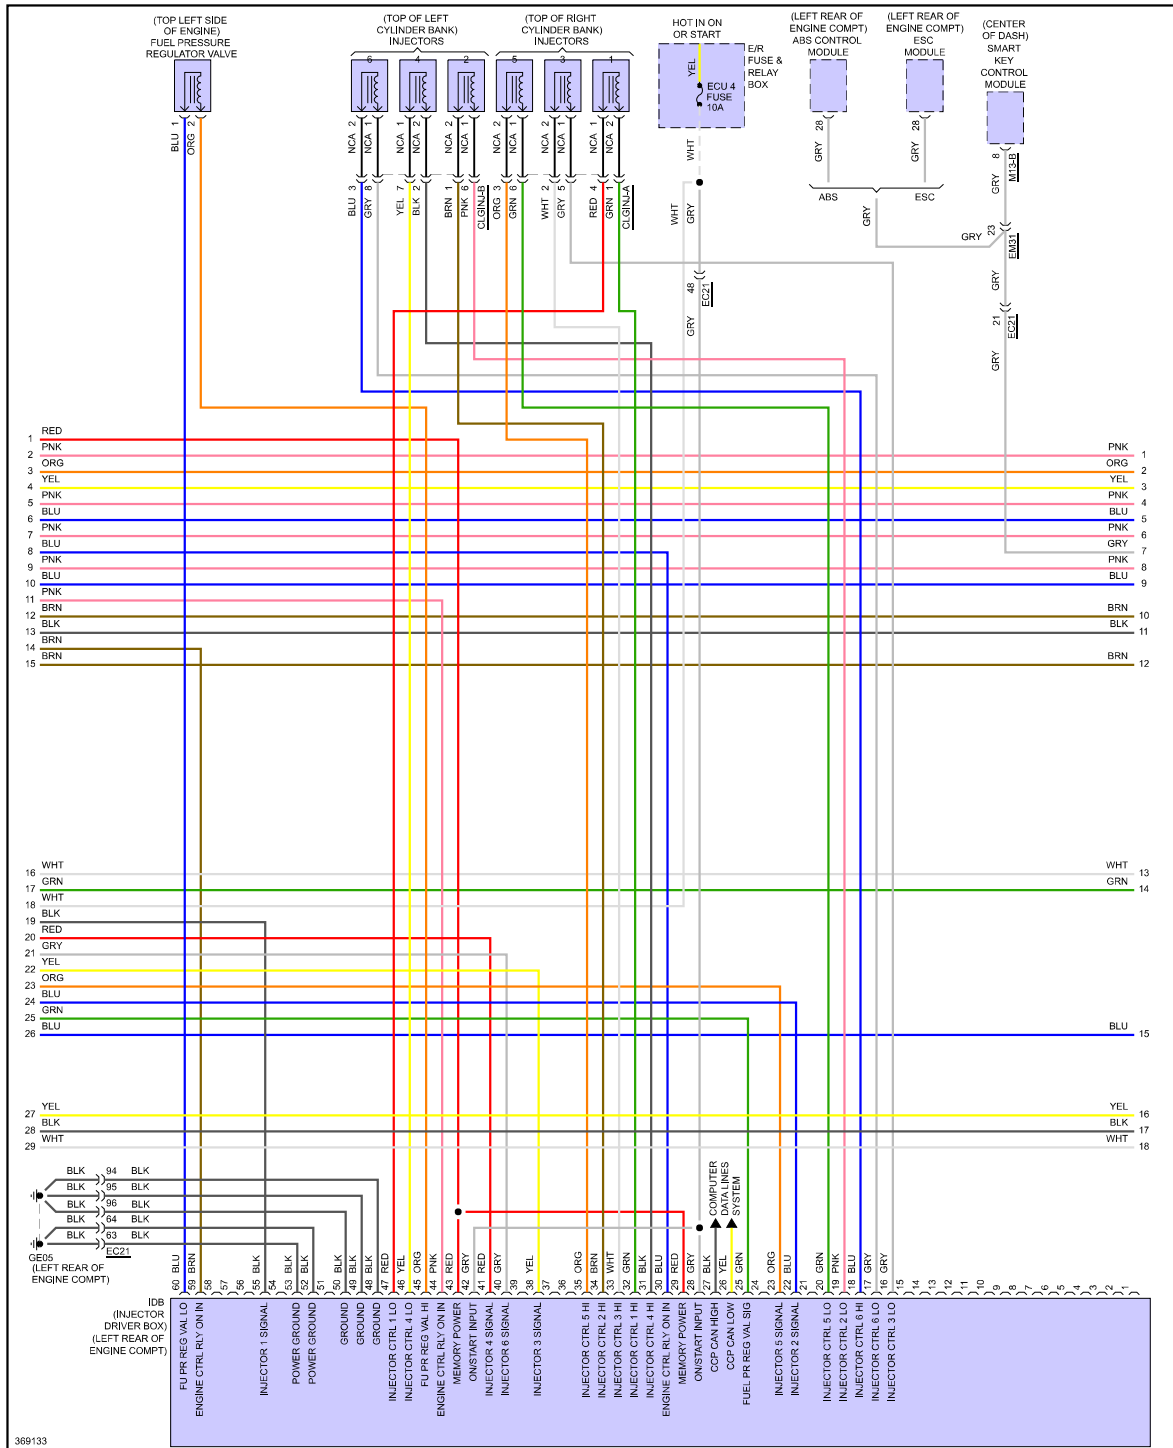

PRODEMAND

YMMS: 2012 Hyundai Azera
Engine: 3.3L Eng
VIN:

May 13, 2023
License:
Odometer:

ENGINE PERFORMANCE > 3.3L

Fig 1: 3.3L, Engine Performance Circuit (1 of 7)

Fig 2: 3.3L, Engine Performance Circuit (2 of 7)

Fig 3: 3.3L, Engine Performance Circuit (3 of 7)

Fig 4: 3.3L, Engine Performance Circuit (4 of 7)

369133

Fig 5: 3.3L, Engine Performance Circuit (5 of 7)

Fig 6: 3.3L, Engine Performance Circuit (6 of 7)

Fig 7: 3.3L, Engine Performance Circuit (7 of 7)