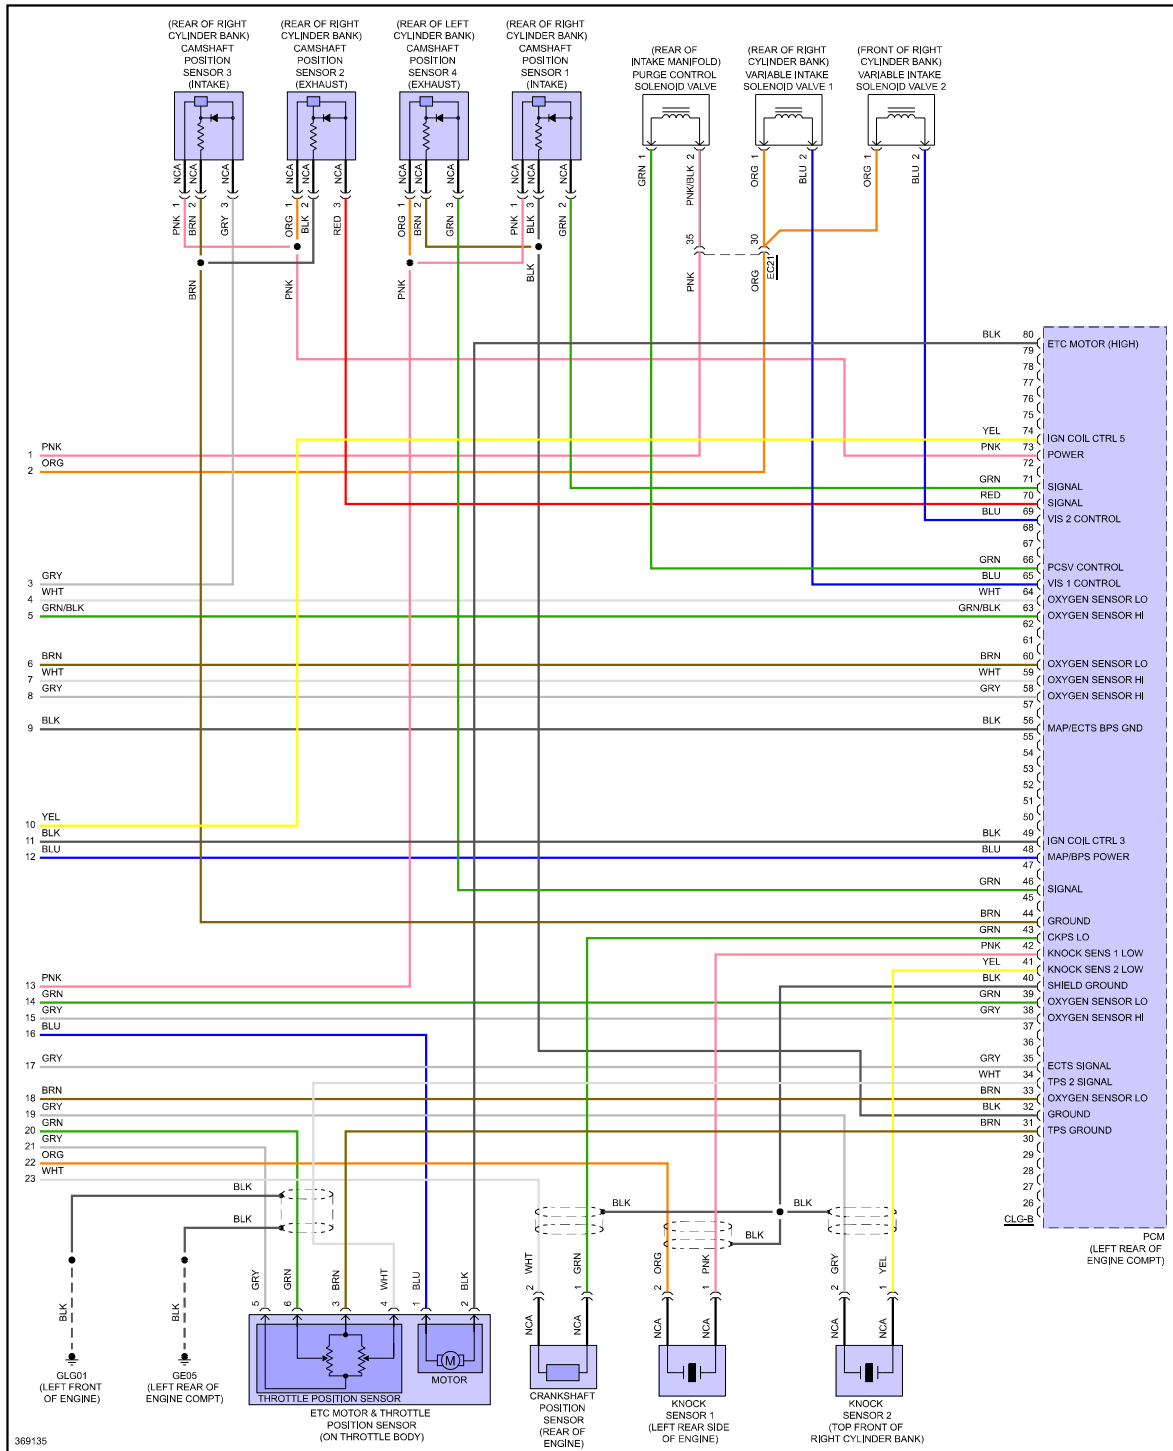

PRODEMAND

YMMS: 2012 Hyundai Azera
Engine: 3.3L Eng
VIN:

May 13, 2023
License:
Odometer:

ENGINE PERFORMANCE > 3.3L

Fig 1: 3.3L, Engine Performance Circuit (1 of 7)

Fig 2: 3.3L, Engine Performance Circuit (2 of 7)

Fig 3: 3.3L, Engine Performance Circuit (3 of 7)

Fig 4: 3.3L, Engine Performance Circuit (4 of 7)

369133

Fig 5: 3.3L, Engine Performance Circuit (5 of 7)

Fig 6: 3.3L, Engine Performance Circuit (6 of 7)

Fig 7: 3.3L, Engine Performance Circuit (7 of 7)