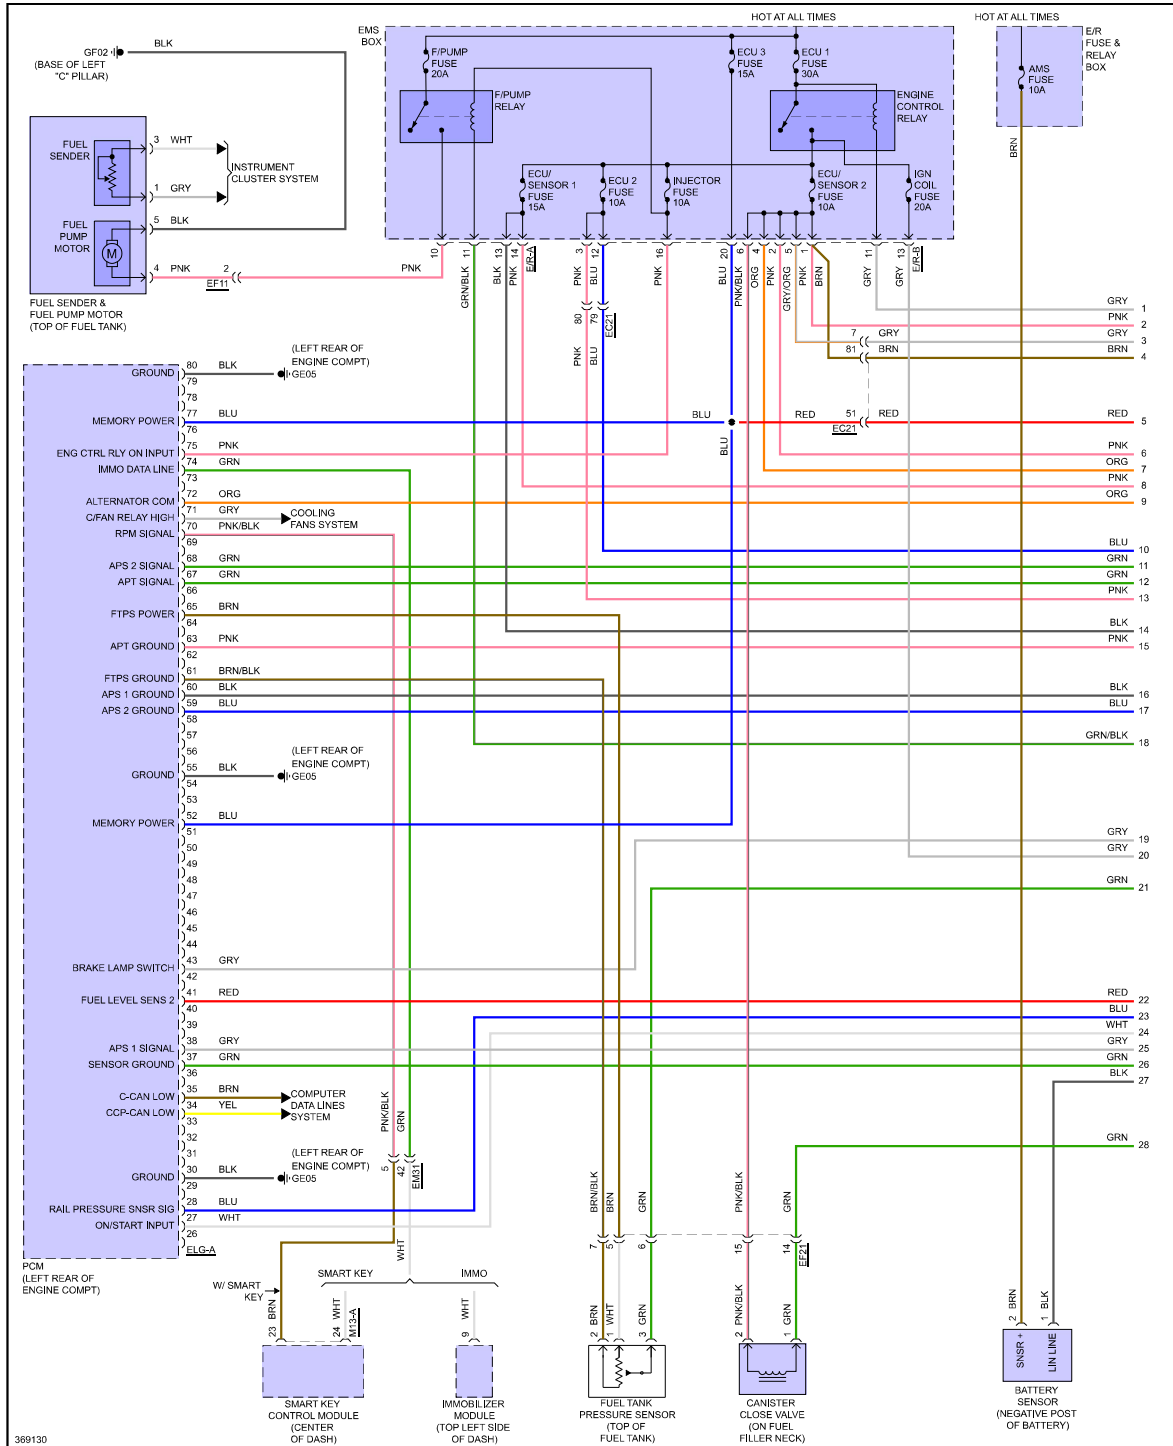

PRODEMAND

YMMS: 2012 Hyundai Azera
Engine: 3.3L Eng
VIN:

May 13, 2023
License:
Odometer:

ENGINE PERFORMANCE > 3.3L

Fig 1: 3.3L, Engine Performance Circuit (1 of 7)

Fig 2: 3.3L, Engine Performance Circuit (2 of 7)

Fig 3: 3.3L, Engine Performance Circuit (3 of 7)

Fig 4: 3.3L, Engine Performance Circuit (4 of 7)

369133

Fig 5: 3.3L, Engine Performance Circuit (5 of 7)

Fig 6: 3.3L, Engine Performance Circuit (6 of 7)

Fig 7: 3.3L, Engine Performance Circuit (7 of 7)