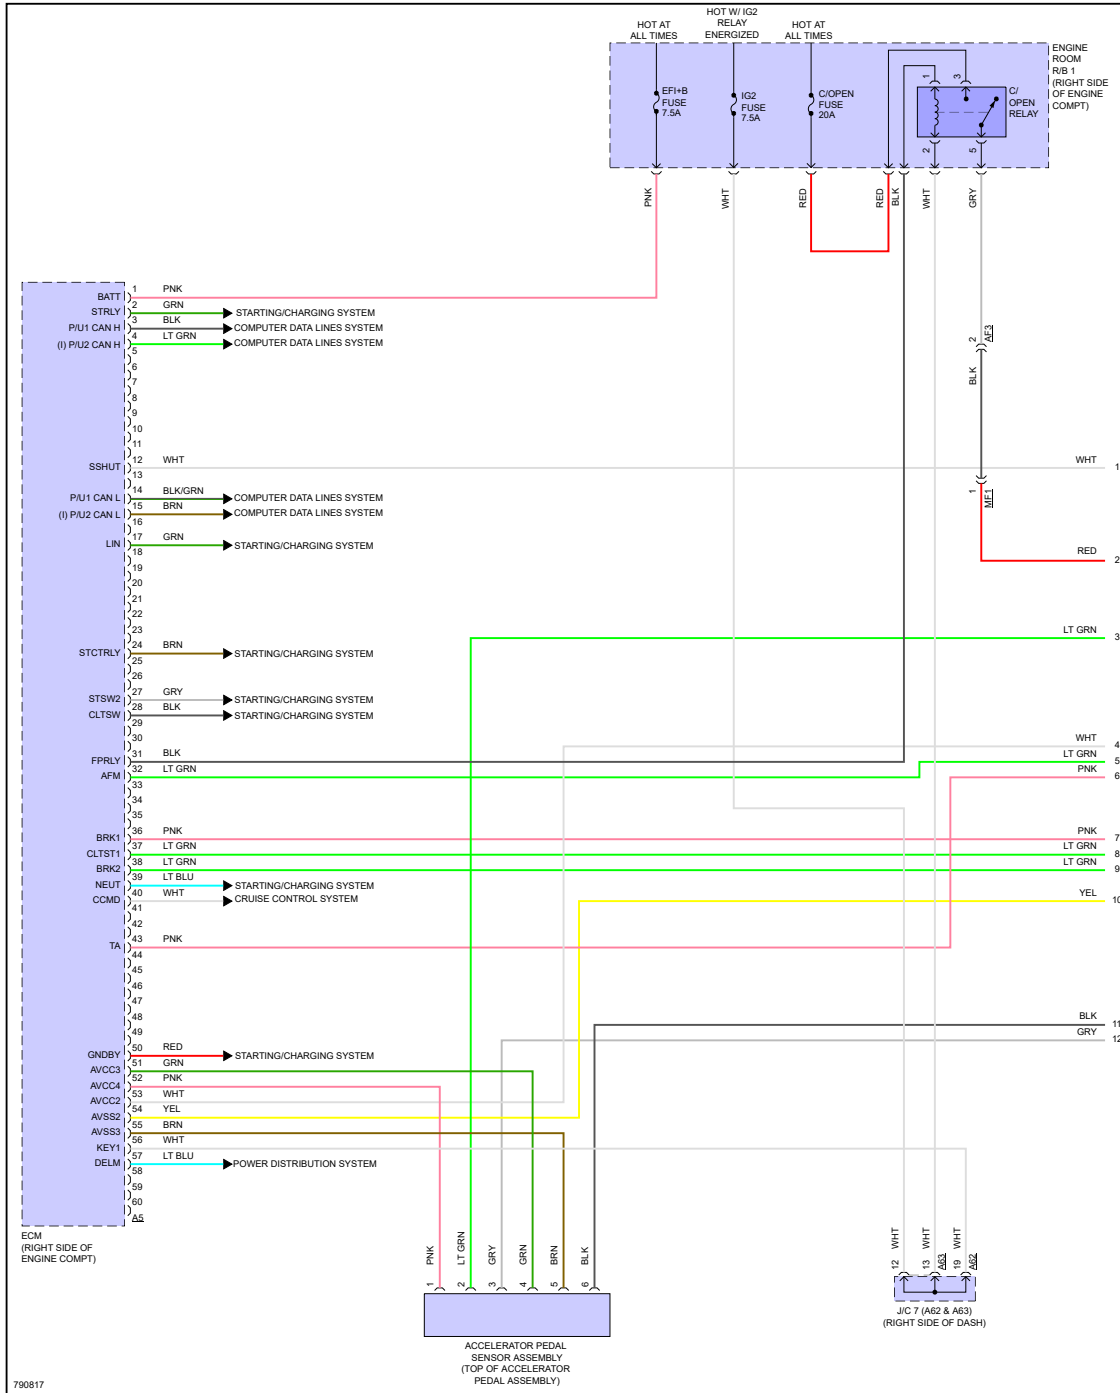

YMMS: 2022 Toyota GR86 Premium  
 Engine: 2.4L Eng  
 VIN:

Aug 20, 2022

License:  
 Odometer:

## ENGINE PERFORMANCE > 2.4L

Fig 1: 2.4L, Engine Performance Circuit (1 of 6)

Fig 2: 2.4L, Engine Performance Circuit (2 of 6)

Fig 3: 2.4L, Engine Performance Circuit (3 of 6)

Fig 4: 2.4L, Engine Performance Circuit (4 of 6)

Fig 5: 2.4L, Engine Performance Circuit (5 of 6)

Fig 6: 2.4L, Engine Performance Circuit (6 of 6)

790822

Reprinted Under License from Toyota Motor Sales, U.S.A., Inc., License Agreement TMS1002