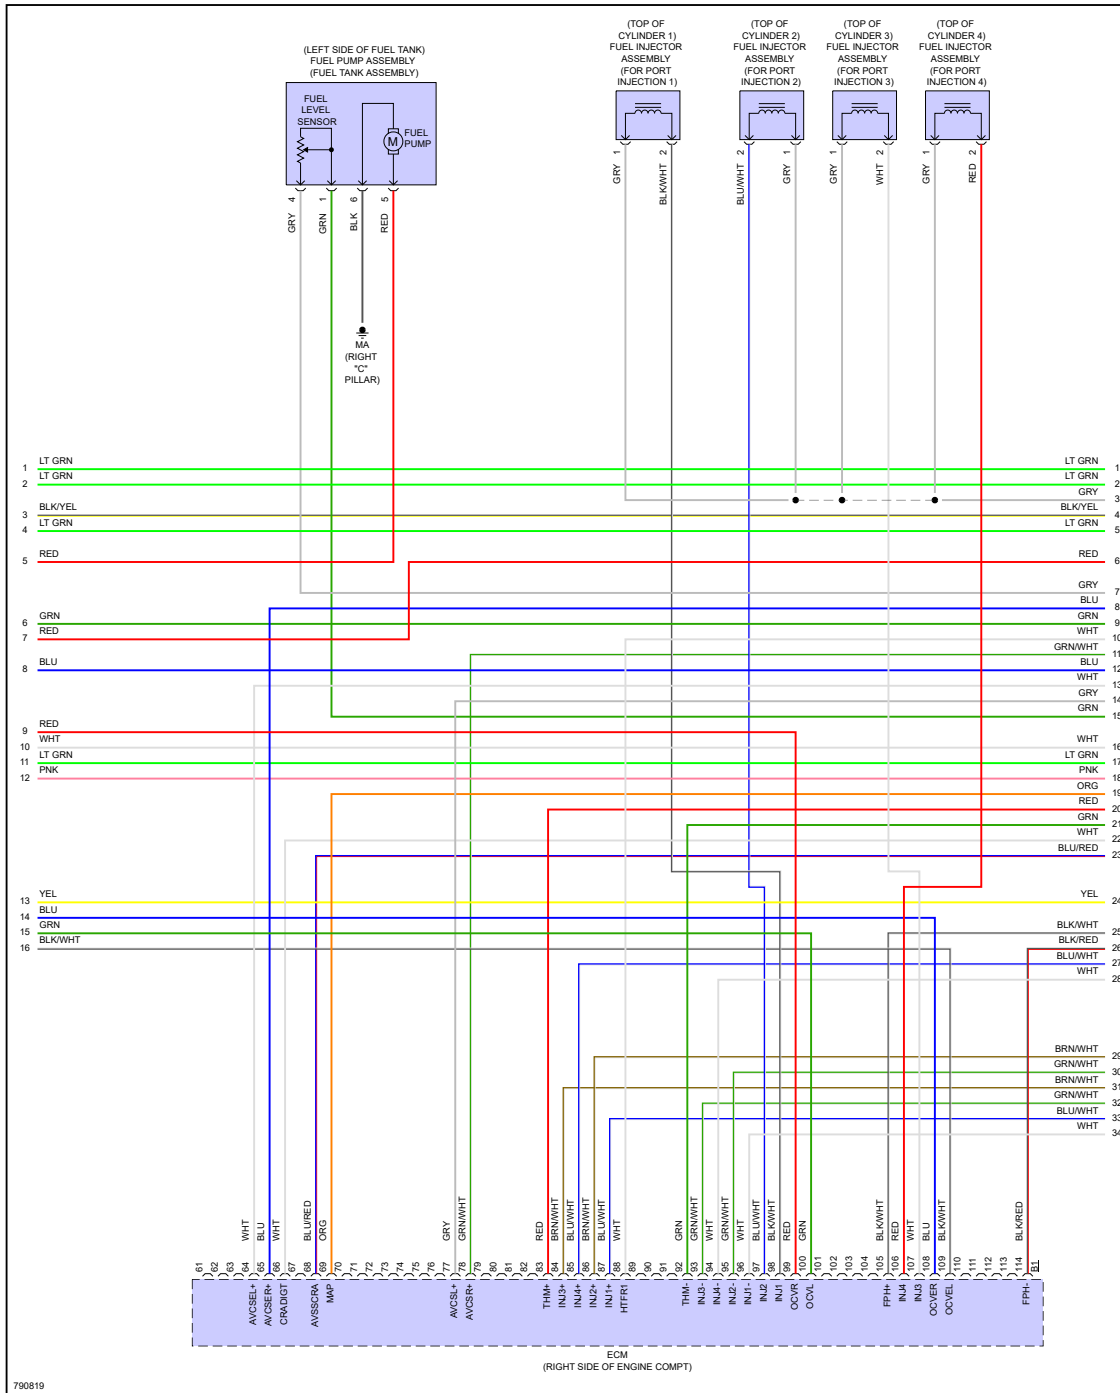

## ENGINE PERFORMANCE > 2.4L

Fig 1: 2.4L, Engine Performance Circuit (1 of 6)

Fig 2: 2.4L, Engine Performance Circuit (2 of 6)

Fig 3: 2.4L, Engine Performance Circuit (3 of 6)

Fig 4: 2.4L, Engine Performance Circuit (4 of 6)

Fig 5: 2.4L, Engine Performance Circuit (5 of 6)

Fig 6: 2.4L, Engine Performance Circuit (6 of 6)

790822

Reprinted Under License from Toyota Motor Sales, U.S.A., Inc., License Agreement TMS1002