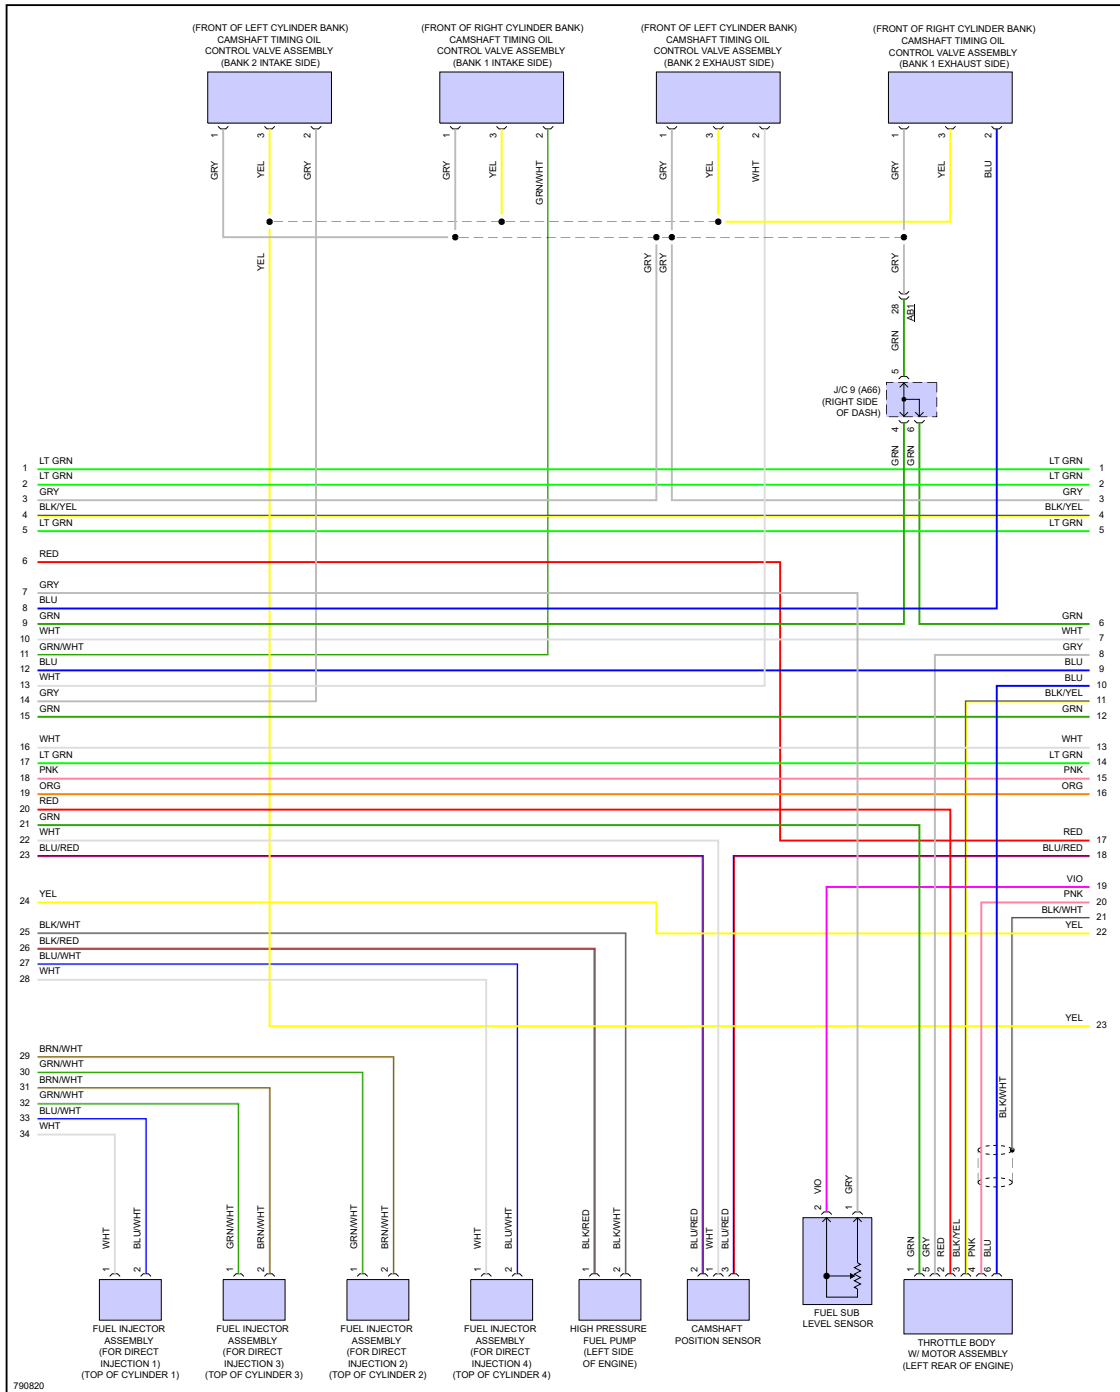

## ENGINE PERFORMANCE > 2.4L

Fig 1: 2.4L, Engine Performance Circuit (1 of 6)

Fig 2: 2.4L, Engine Performance Circuit (2 of 6)

Fig 3: 2.4L, Engine Performance Circuit (3 of 6)

Fig 4: 2.4L, Engine Performance Circuit (4 of 6)

Fig 5: 2.4L, Engine Performance Circuit (5 of 6)

Fig 6: 2.4L, Engine Performance Circuit (6 of 6)

790822

Reprinted Under License from Toyota Motor Sales, U.S.A., Inc., License Agreement TMS1002