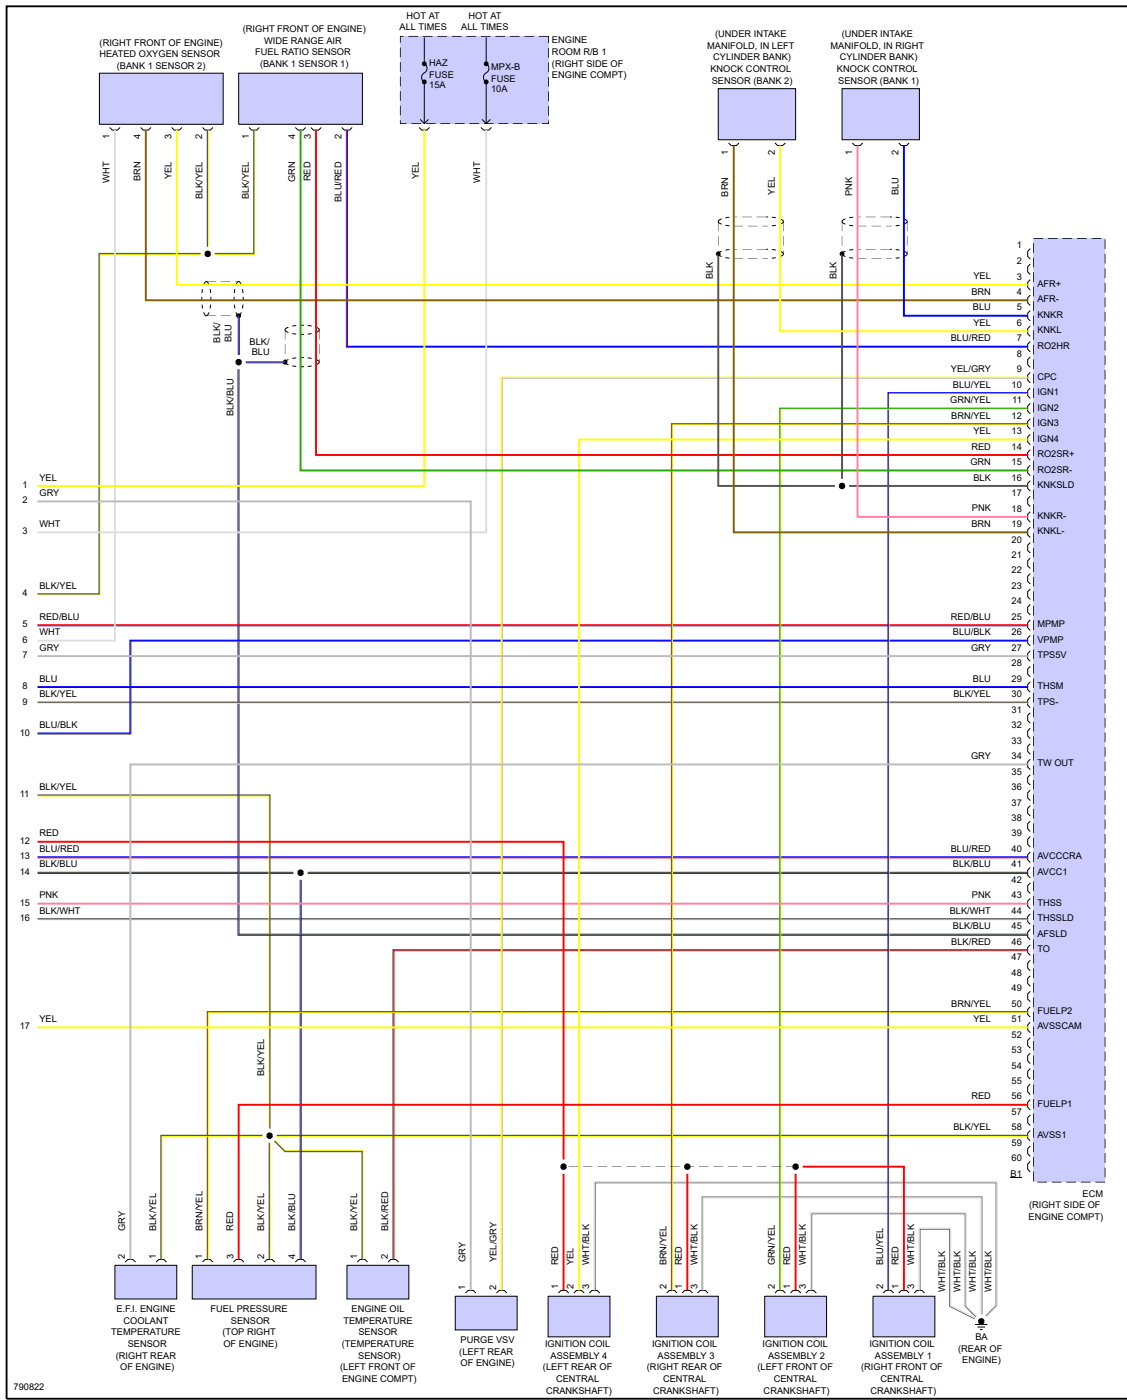

YMMS: 2022 Toyota GR86 Premium  
 Engine: 2.4L Eng  
 VIN:

Aug 20, 2022

License:  
 Odometer:

## ENGINE PERFORMANCE > 2.4L

Fig 1: 2.4L, Engine Performance Circuit (1 of 6)

Fig 2: 2.4L, Engine Performance Circuit (2 of 6)

Fig 3: 2.4L, Engine Performance Circuit (3 of 6)

Fig 4: 2.4L, Engine Performance Circuit (4 of 6)

Fig 5: 2.4L, Engine Performance Circuit (5 of 6)

Fig 6: 2.4L, Engine Performance Circuit (6 of 6)

790822

Reprinted Under License from Toyota Motor Sales, U.S.A., Inc., License Agreement TMS1002