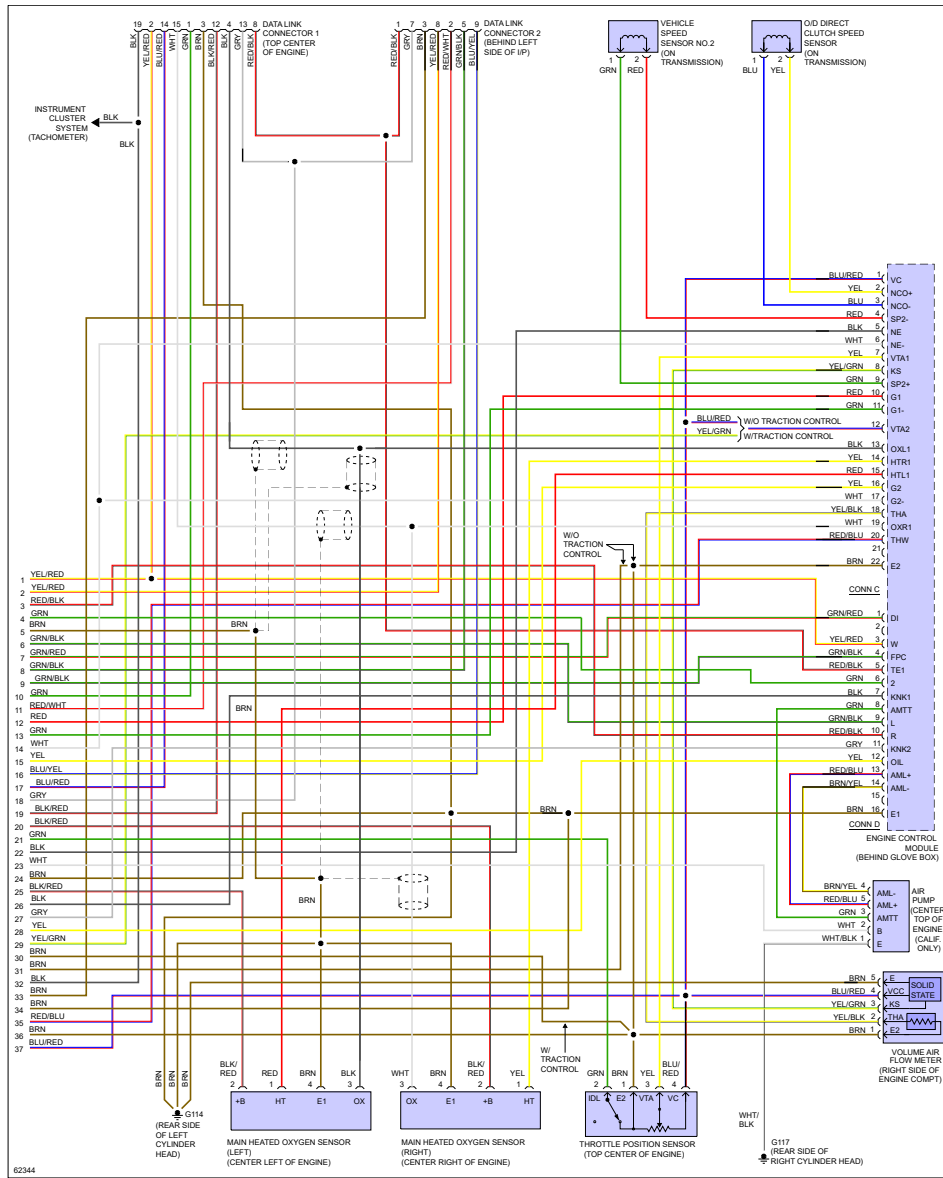

PRODEMAND

YMMS: 1994 Lexus LS 400
Engine: 4.0L Eng
VIN:

Feb 18, 2024

License:
Odometer:

ENGINE PERFORMANCE > 4.0L

Fig 1: 4.0L, Engine Performance Circuits (1 of 3)

Fig 3: 4.0L, Engine Performance Circuits (3 of 3)