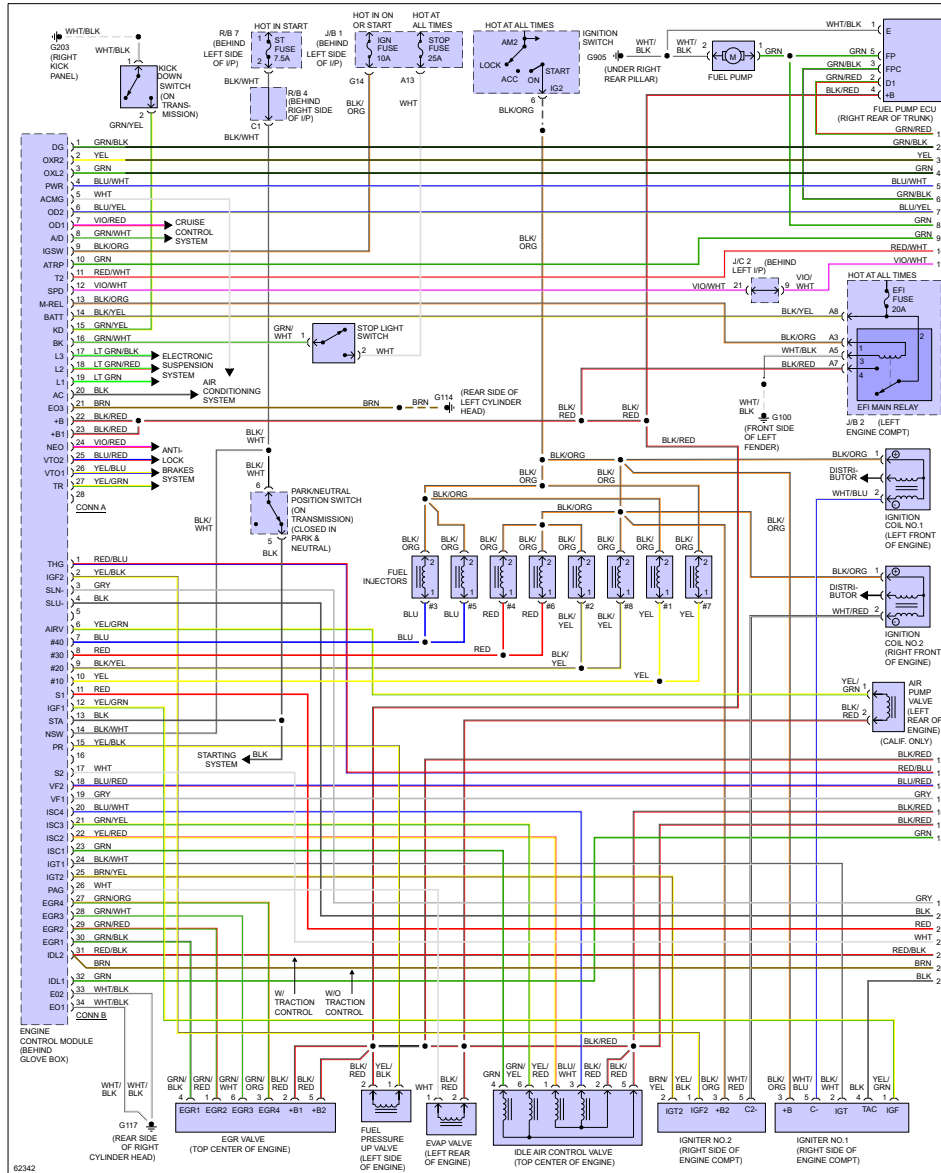

PRODEMAND

YMMS: 1994 Lexus LS 400
Engine: 4.0L Eng
VIN:

Feb 18, 2024

License:
Odometer:

ENGINE PERFORMANCE > 4.0L

Fig 1: 4.0L, Engine Performance Circuits (1 of 3)

Fig 3: 4.0L, Engine Performance Circuits (3 of 3)