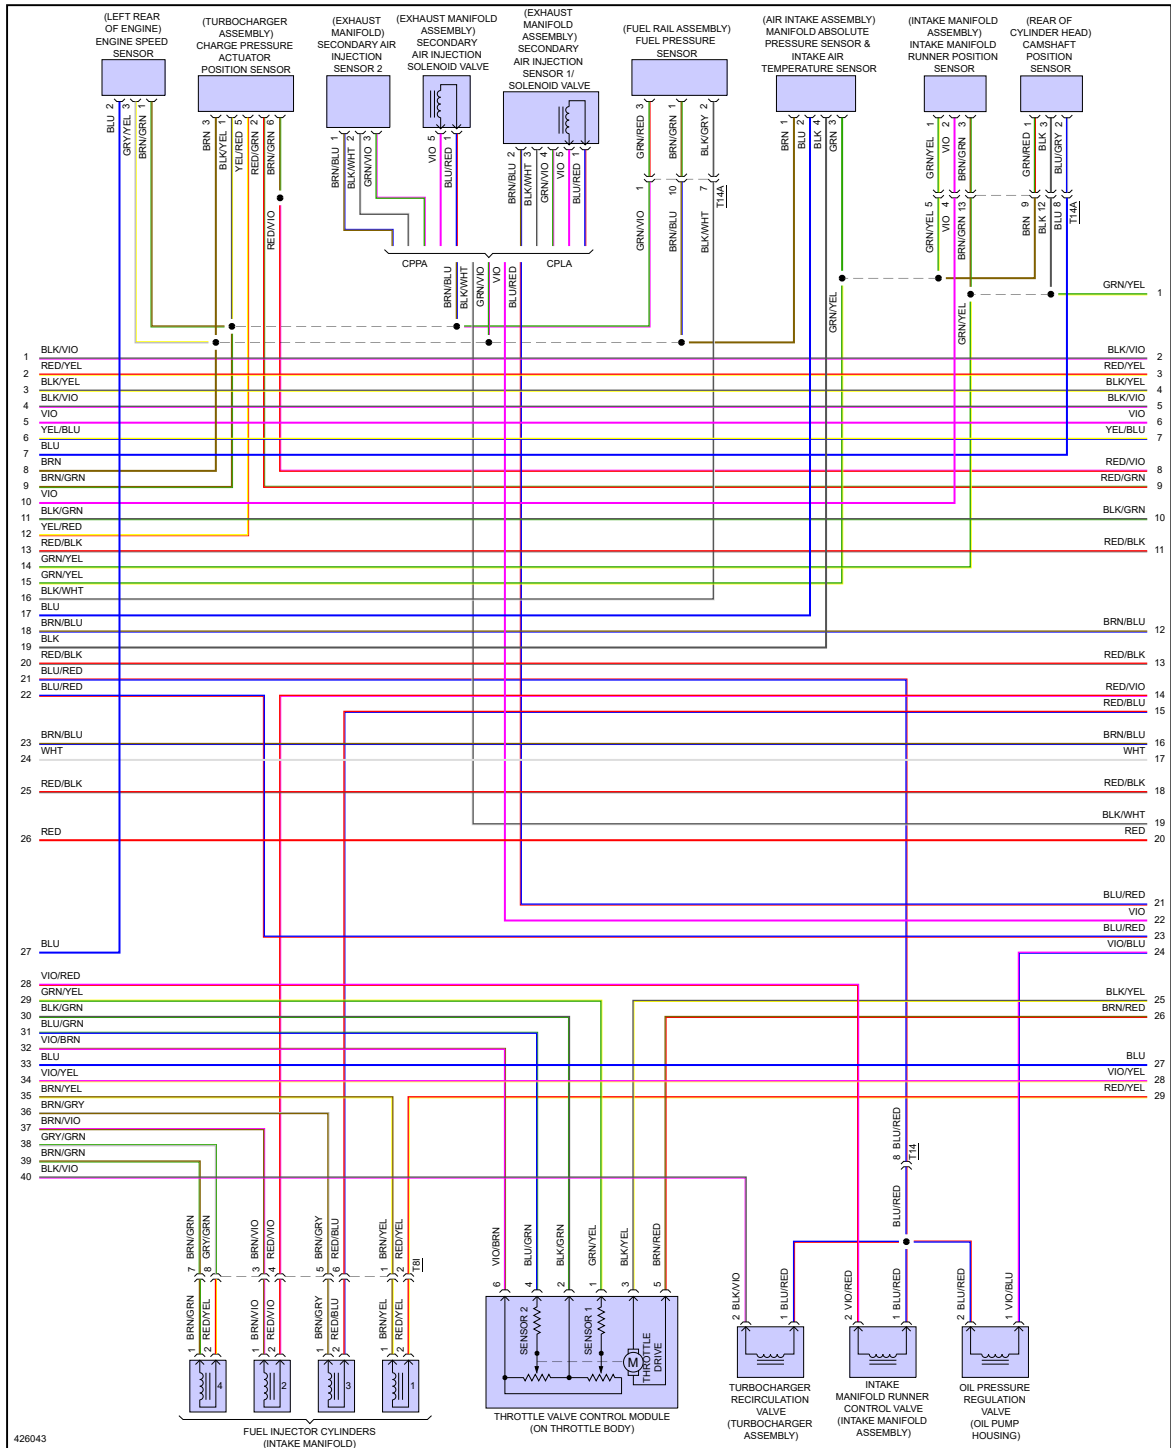

PRODEMAND

YMMS: 2014 Volkswagen Jetta S
Engine: 2.0L Eng
VIN:

Feb 17, 2024
License:
Odometer:

ENGINE PERFORMANCE > 2.0L TURBO

Fig 1: 2.0L Turbo, Engine Performance Circuit (1 of 6)

Fig 2: 2.0L Turbo, Engine Performance Circuit (2 of 6)

Fig 3: 2.0L Turbo, Engine Performance Circuit (3 of 6)

Fig 4: 2.0L Turbo, Engine Performance Circuit (4 of 6)

426043

Fig 5: 2.0L Turbo, Engine Performance Circuit (5 of 6)

Fig 6: 2.0L Turbo, Engine Performance Circuit (6 of 6)