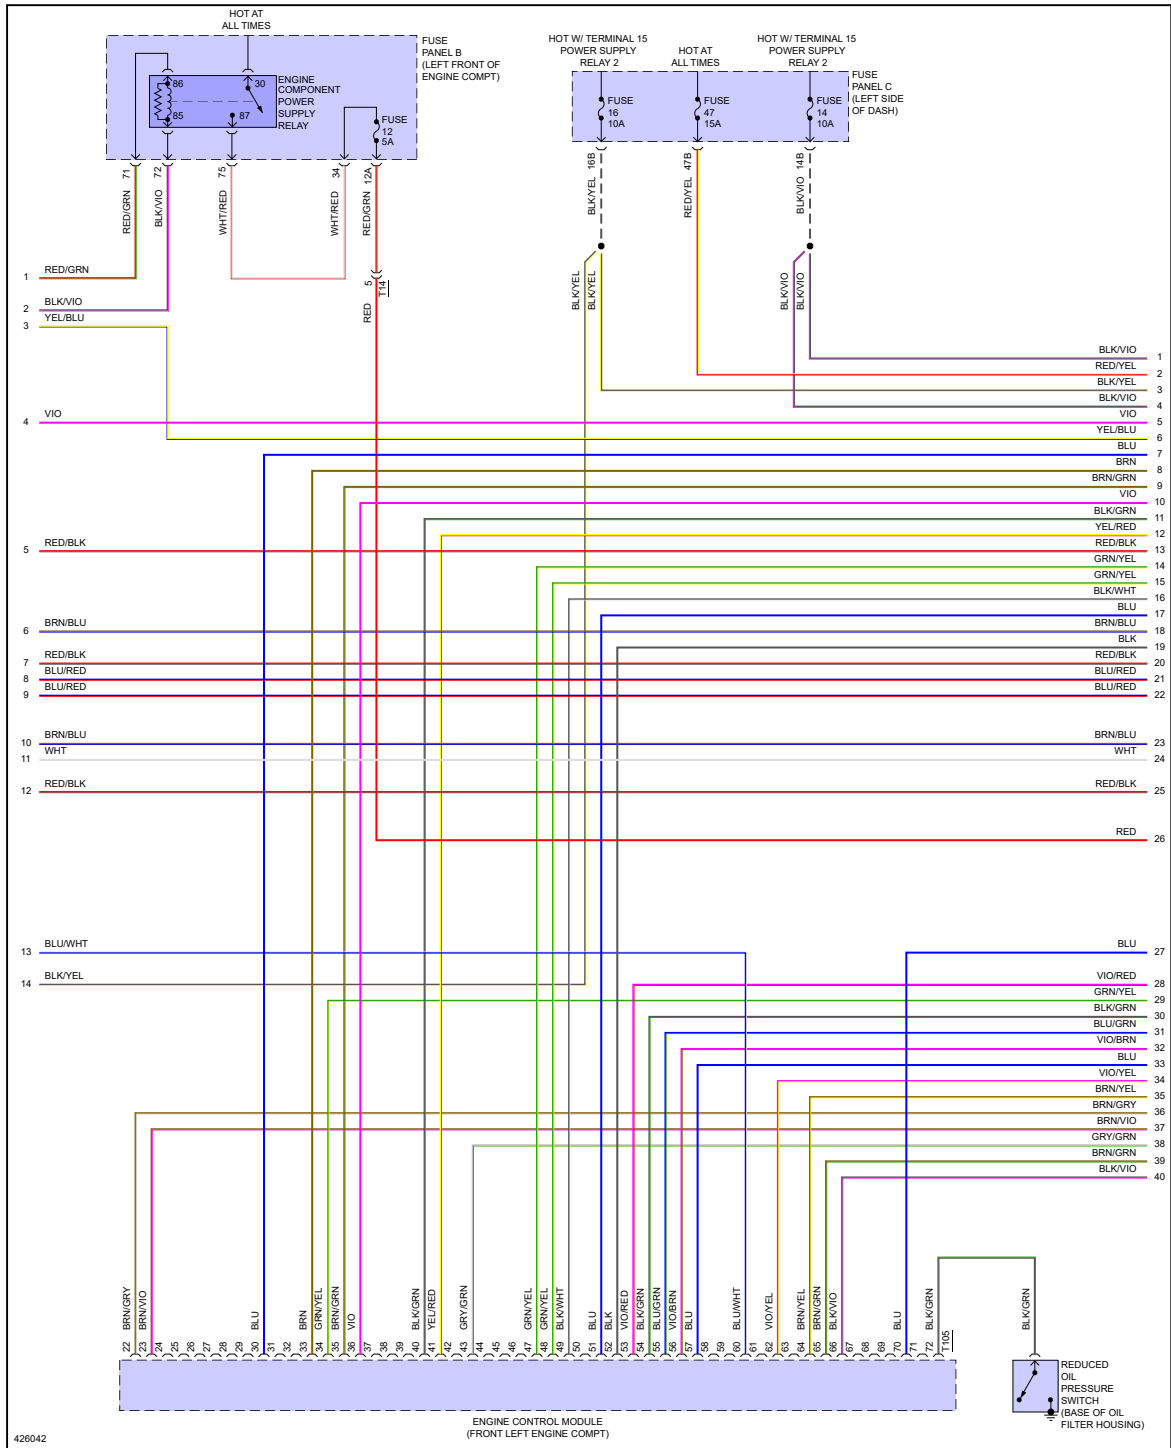

PRODEMAND

YMMS: 2014 Volkswagen Jetta S
Engine: 2.0L Eng
VIN:

Feb 17, 2024
License:
Odometer:

ENGINE PERFORMANCE > 2.0L TURBO

Fig 1: 2.0L Turbo, Engine Performance Circuit (1 of 6)

Fig 2: 2.0L Turbo, Engine Performance Circuit (2 of 6)

Fig 3: 2.0L Turbo, Engine Performance Circuit (3 of 6)

Fig 4: 2.0L Turbo, Engine Performance Circuit (4 of 6)

426043

Fig 5: 2.0L Turbo, Engine Performance Circuit (5 of 6)

Fig 6: 2.0L Turbo, Engine Performance Circuit (6 of 6)