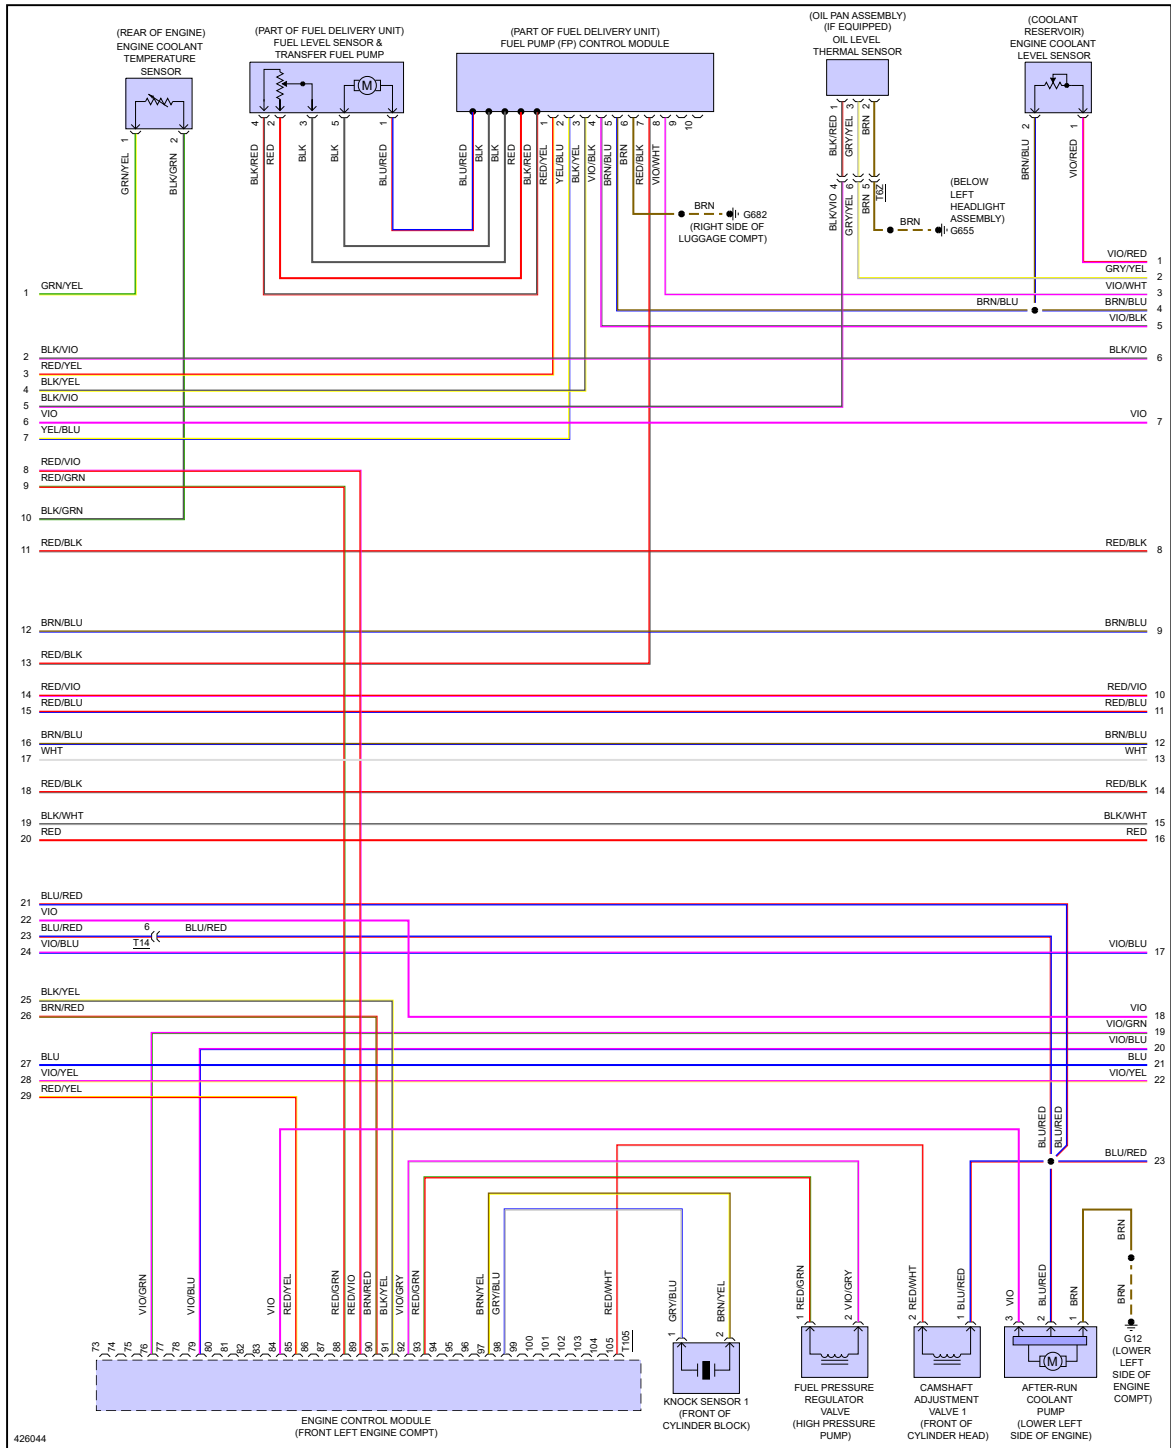

PRODEMAND

YMMS: 2014 Volkswagen Jetta S
Engine: 2.0L Eng
VIN:

Feb 17, 2024
License:
Odometer:

ENGINE PERFORMANCE > 2.0L TURBO

Fig 1: 2.0L Turbo, Engine Performance Circuit (1 of 6)

Fig 2: 2.0L Turbo, Engine Performance Circuit (2 of 6)

Fig 3: 2.0L Turbo, Engine Performance Circuit (3 of 6)

Fig 4: 2.0L Turbo, Engine Performance Circuit (4 of 6)

426043

Fig 5: 2.0L Turbo, Engine Performance Circuit (5 of 6)

Fig 6: 2.0L Turbo, Engine Performance Circuit (6 of 6)