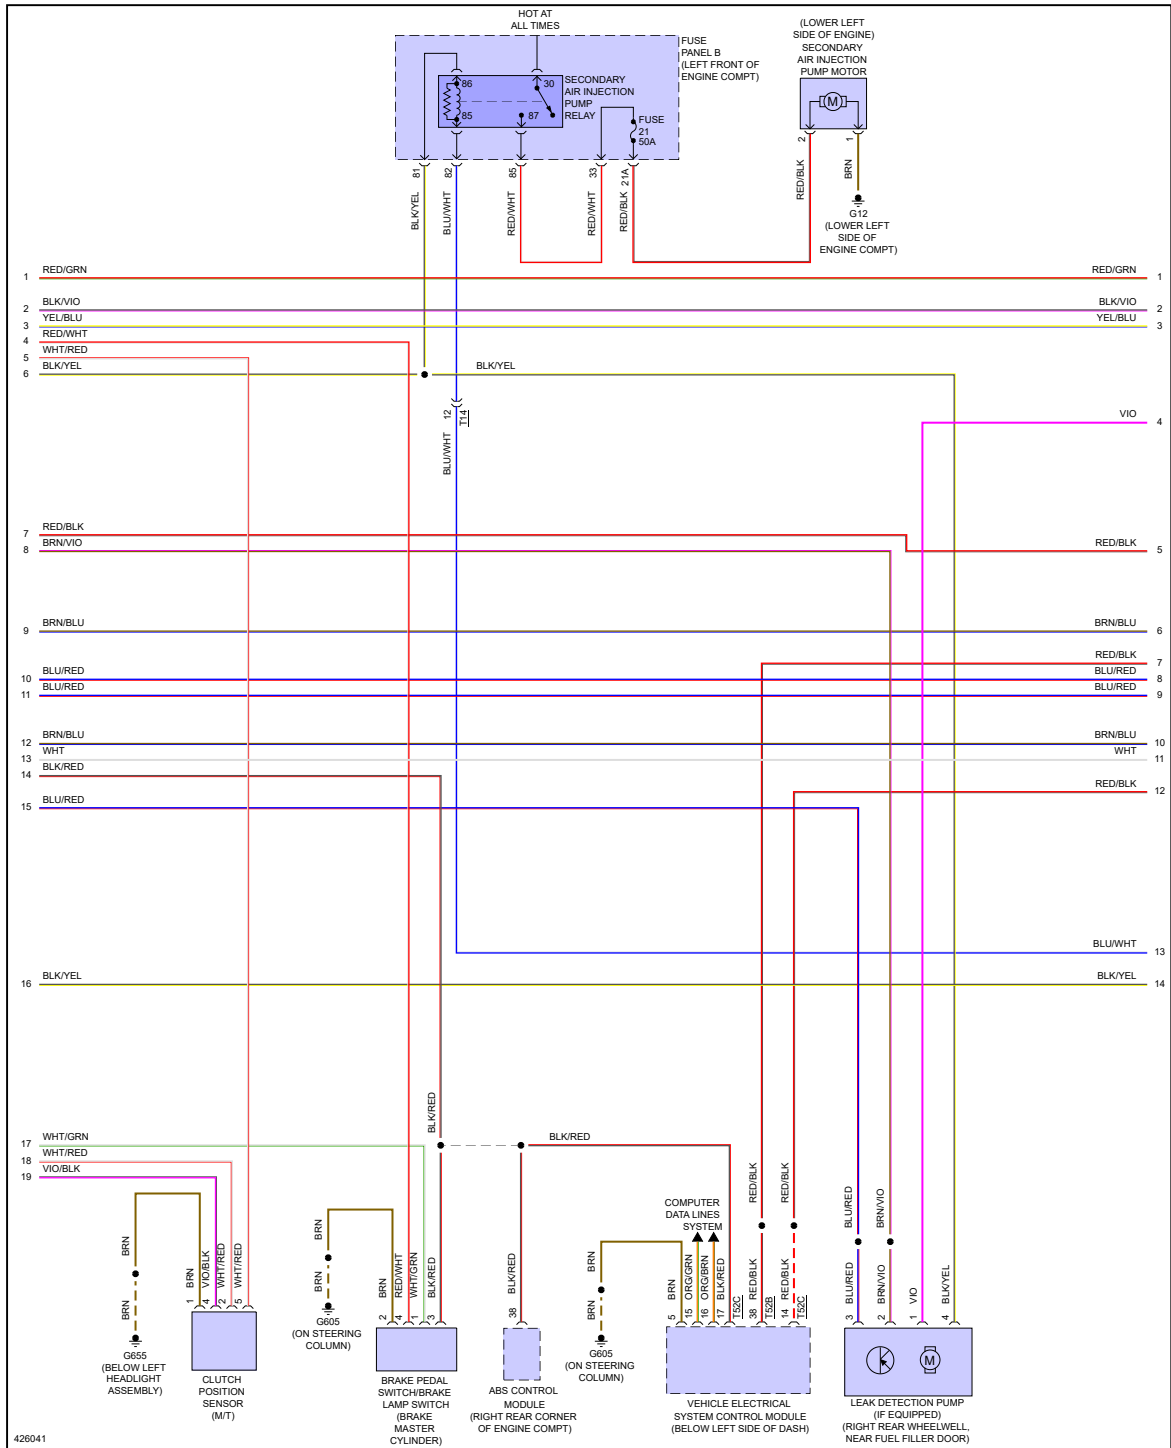

PRODEMAND

YMMS: 2014 Volkswagen Jetta S
Engine: 2.0L Eng
VIN:

Feb 17, 2024
License:
Odometer:

ENGINE PERFORMANCE > 2.0L TURBO

Fig 1: 2.0L Turbo, Engine Performance Circuit (1 of 6)

Fig 2: 2.0L Turbo, Engine Performance Circuit (2 of 6)

Fig 3: 2.0L Turbo, Engine Performance Circuit (3 of 6)

Fig 4: 2.0L Turbo, Engine Performance Circuit (4 of 6)

426043

Fig 5: 2.0L Turbo, Engine Performance Circuit (5 of 6)

Fig 6: 2.0L Turbo, Engine Performance Circuit (6 of 6)