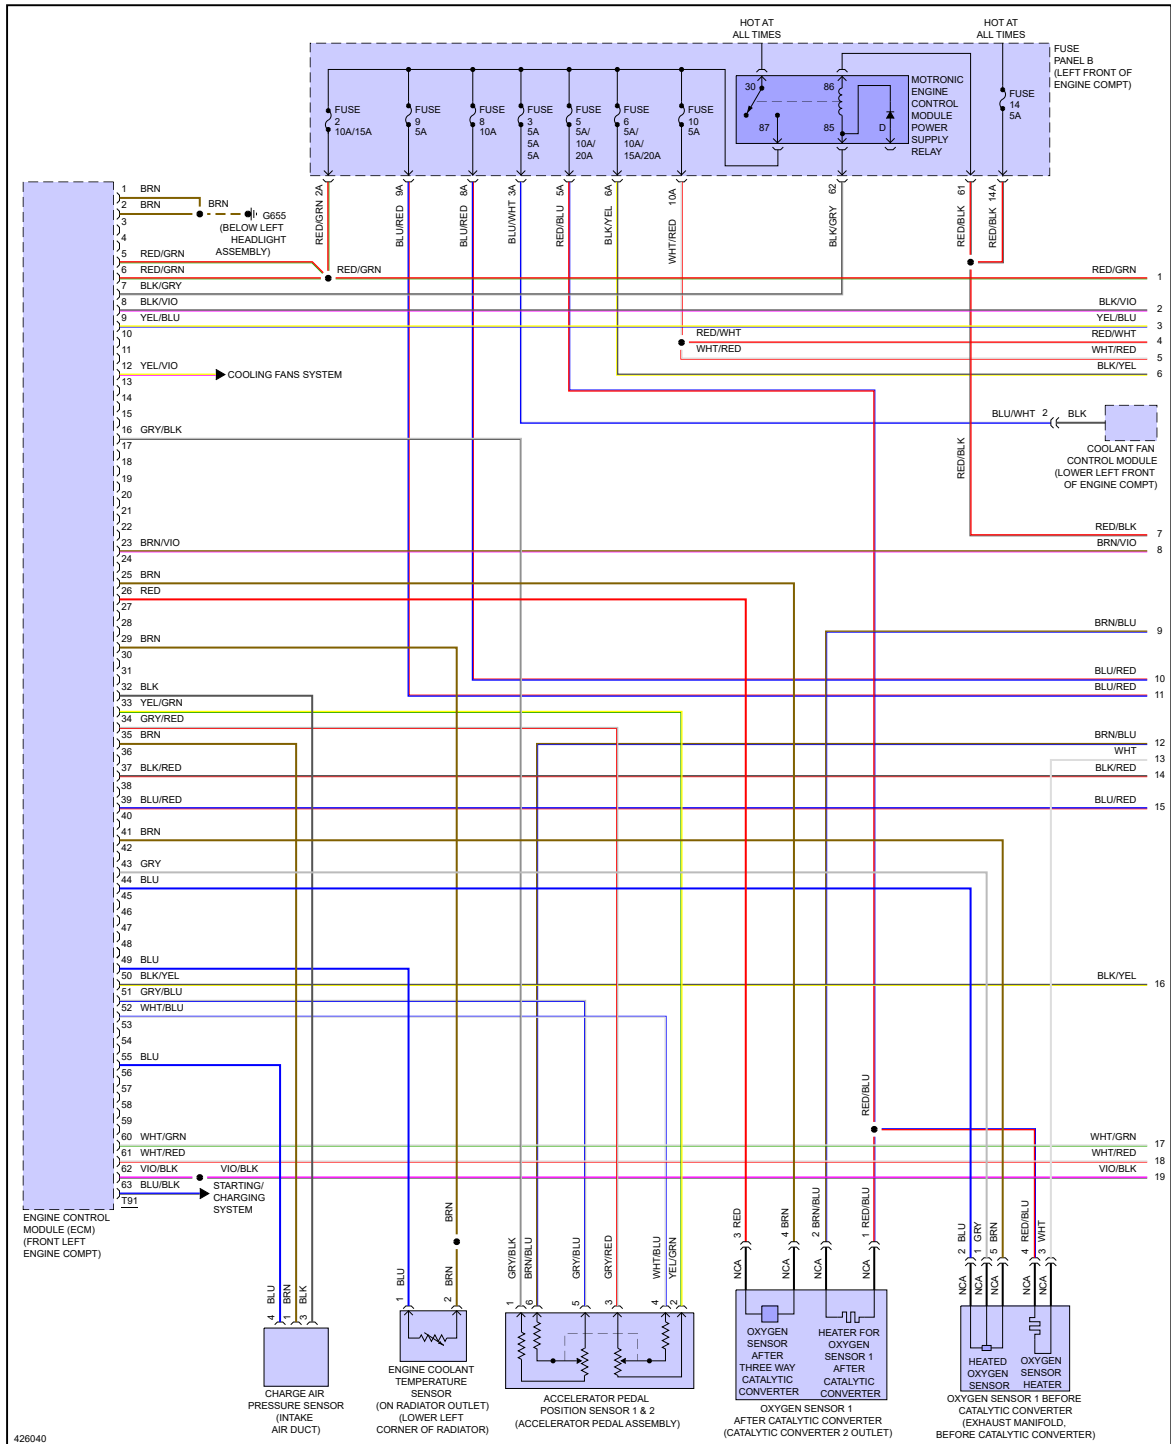

PRODEMAND

YMMS: 2014 Volkswagen Jetta S
Engine: 2.0L Eng
VIN:

Feb 17, 2024
License:
Odometer:

ENGINE PERFORMANCE > 2.0L TURBO

Fig 1: 2.0L Turbo, Engine Performance Circuit (1 of 6)

Fig 2: 2.0L Turbo, Engine Performance Circuit (2 of 6)

Fig 3: 2.0L Turbo, Engine Performance Circuit (3 of 6)

Fig 4: 2.0L Turbo, Engine Performance Circuit (4 of 6)

426043

Fig 5: 2.0L Turbo, Engine Performance Circuit (5 of 6)

Fig 6: 2.0L Turbo, Engine Performance Circuit (6 of 6)