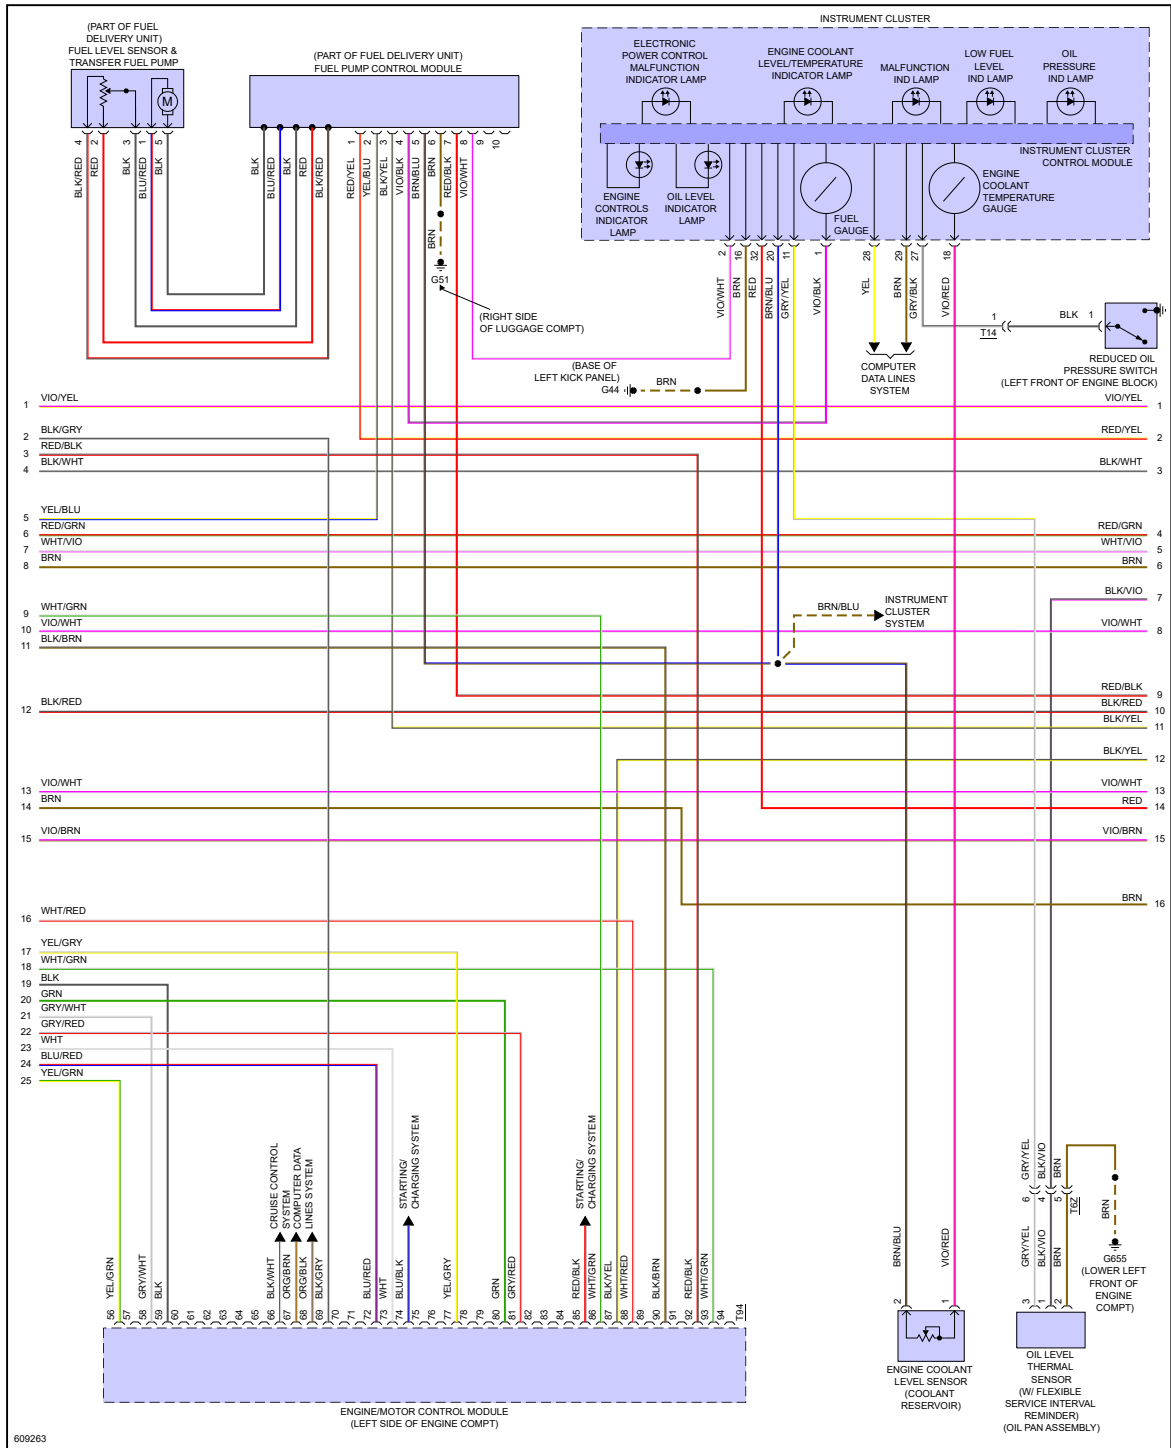

ENGINE PERFORMANCE > 1.4L TURBO

Fig 1: 1.4L Turbo, Engine Performance Circuit (1 of 6)

609261

Fig 2: 1.4L Turbo, Engine Performance Circuit (2 of 6)

Fig 3: 1.4L Turbo, Engine Performance Circuit (3 of 6)

Fig 4: 1.4L Turbo, Engine Performance Circuit (4 of 6)

Fig 5: 1.4L Turbo, Engine Performance Circuit (5 of 6)

Fig 6: 1.4L Turbo, Engine Performance Circuit (6 of 6)

"If your car is beat down, bring it to P-Town!"