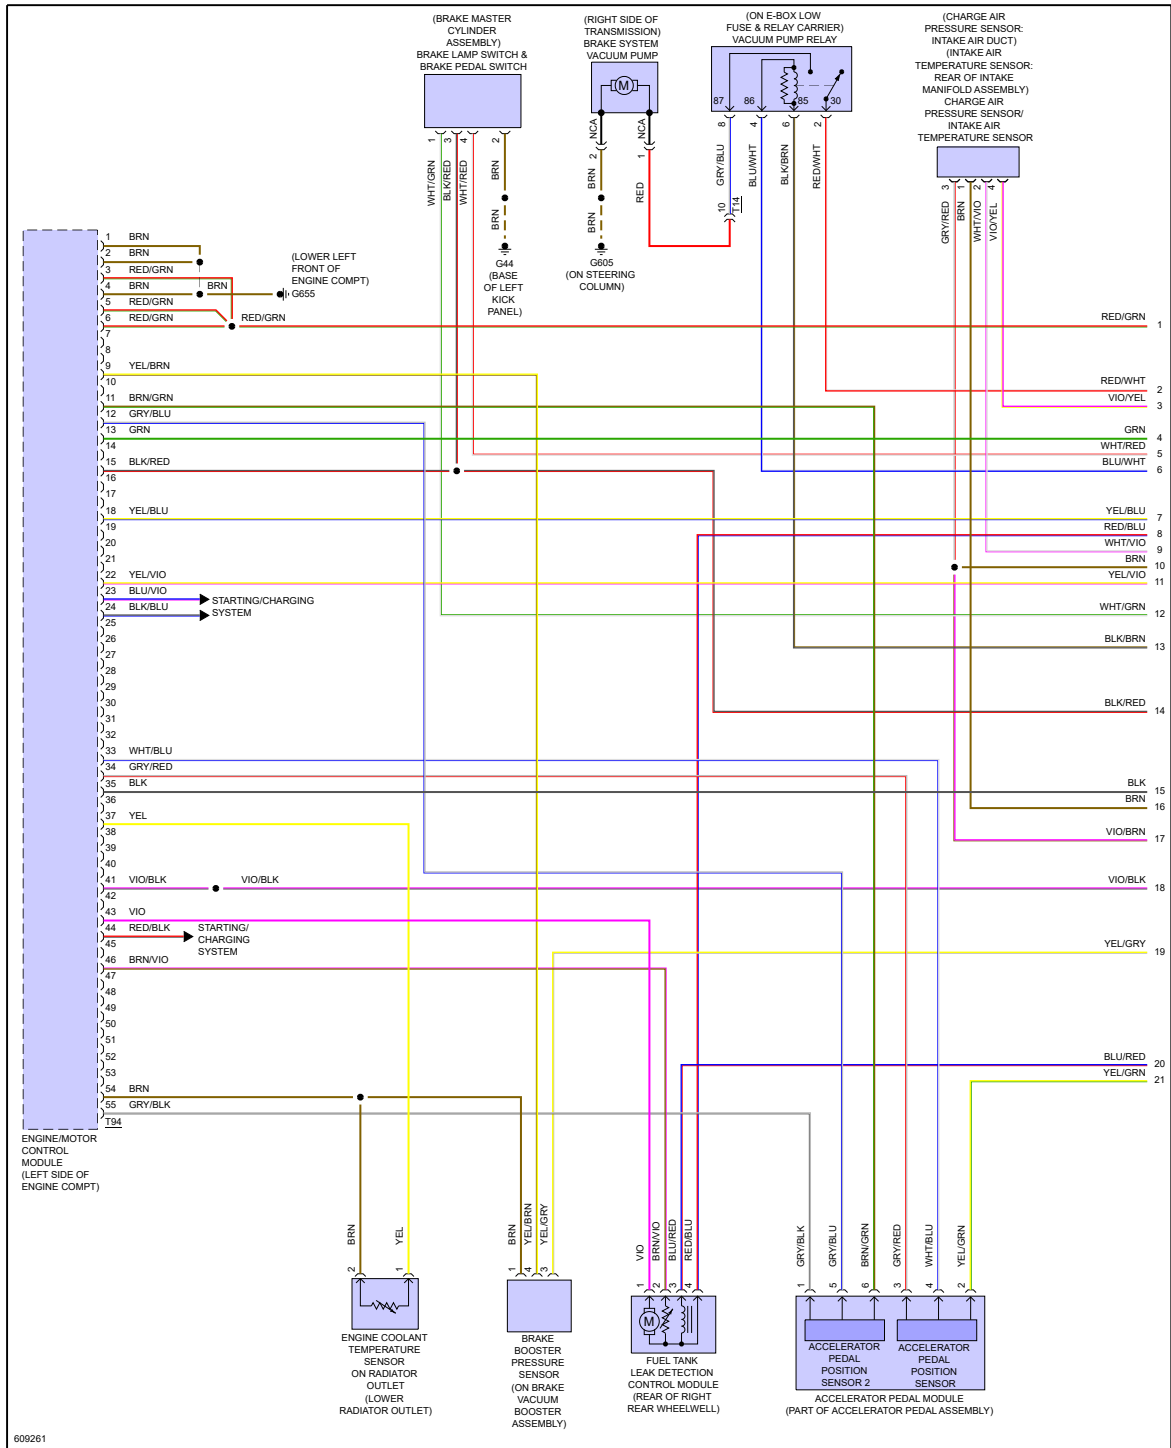

P-Town Auto & Offroad, LLC

688 Harshaw Ave.
Patagonia, AZ 85624
(520) 394-0181 T

YMMS: 2018 Volkswagen Jetta GLI

Engine: 2.0L Eng

VIN:

May 13, 2024

License:

Odometer:

ENGINE PERFORMANCE > 1.4L TURBO

Fig 1: 1.4L Turbo, Engine Performance Circuit (1 of 6)

609261

Fig 2: 1.4L Turbo, Engine Performance Circuit (2 of 6)

Fig 3: 1.4L Turbo, Engine Performance Circuit (3 of 6)

Fig 4: 1.4L Turbo, Engine Performance Circuit (4 of 6)

Fig 5: 1.4L Turbo, Engine Performance Circuit (5 of 6)

Fig 6: 1.4L Turbo, Engine Performance Circuit (6 of 6)

"If your car is beat down, bring it to P-Town!"