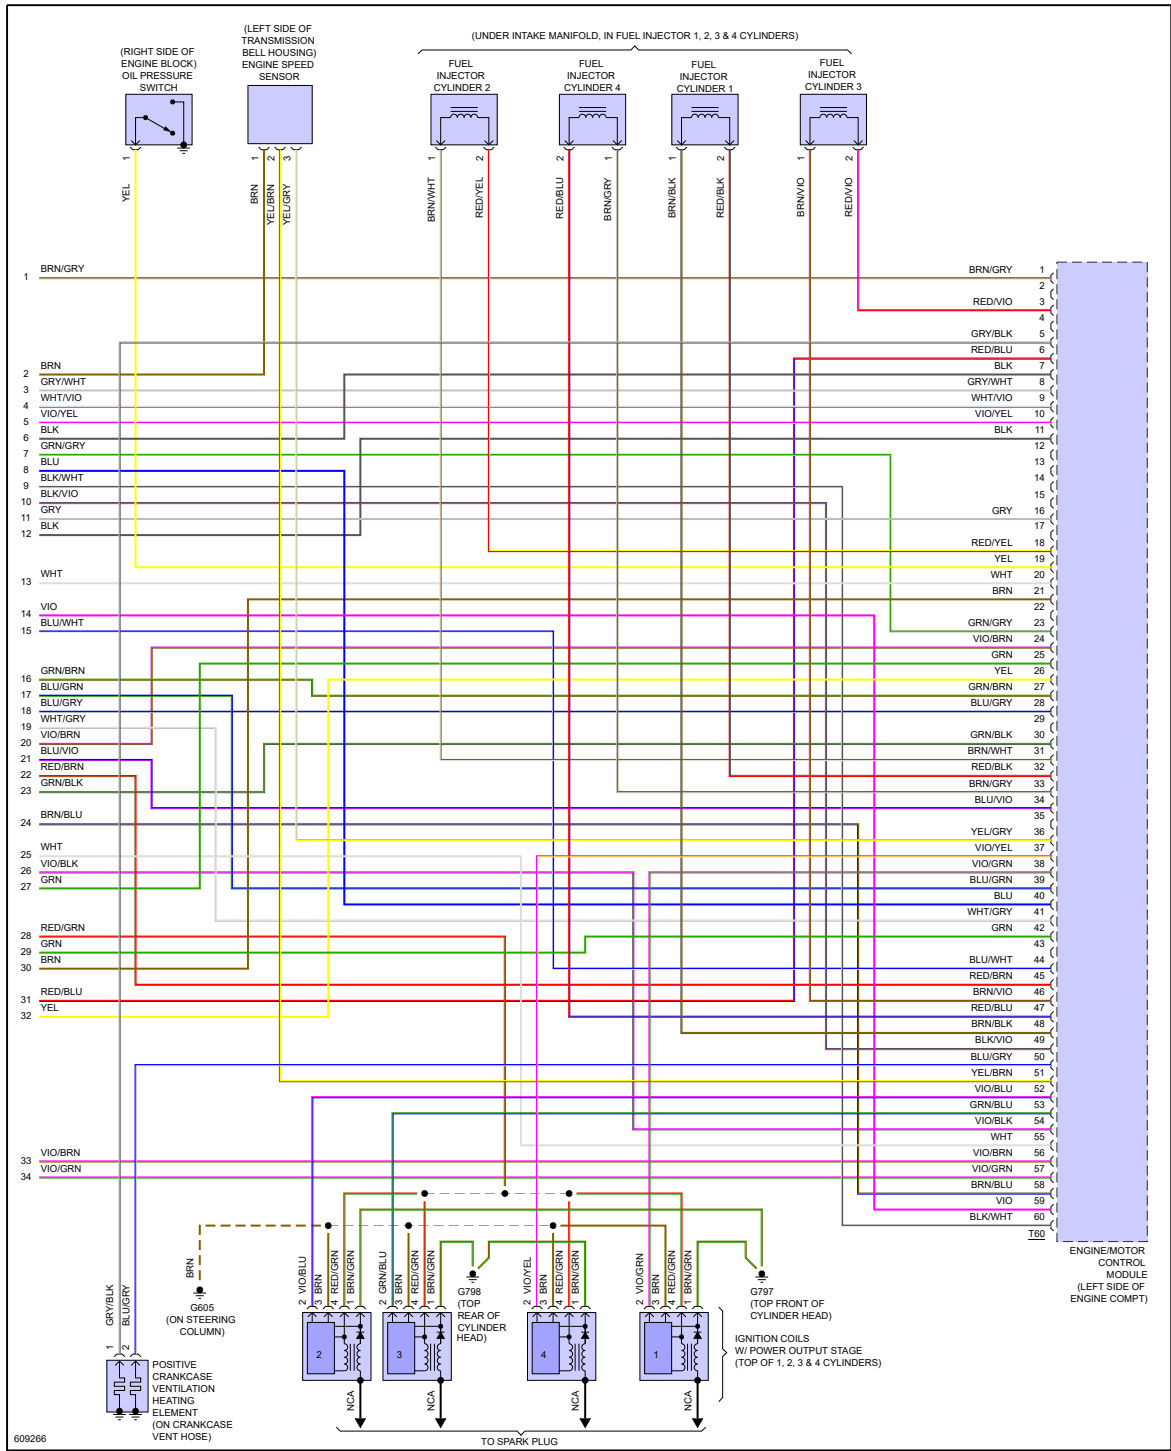

ENGINE PERFORMANCE > 1.4L TURBO

Fig 1: 1.4L Turbo, Engine Performance Circuit (1 of 6)

609261

Fig 2: 1.4L Turbo, Engine Performance Circuit (2 of 6)

Fig 3: 1.4L Turbo, Engine Performance Circuit (3 of 6)

Fig 4: 1.4L Turbo, Engine Performance Circuit (4 of 6)

Fig 5: 1.4L Turbo, Engine Performance Circuit (5 of 6)

Fig 6: 1.4L Turbo, Engine Performance Circuit (6 of 6)

"If your car is beat down, bring it to P-Town!"