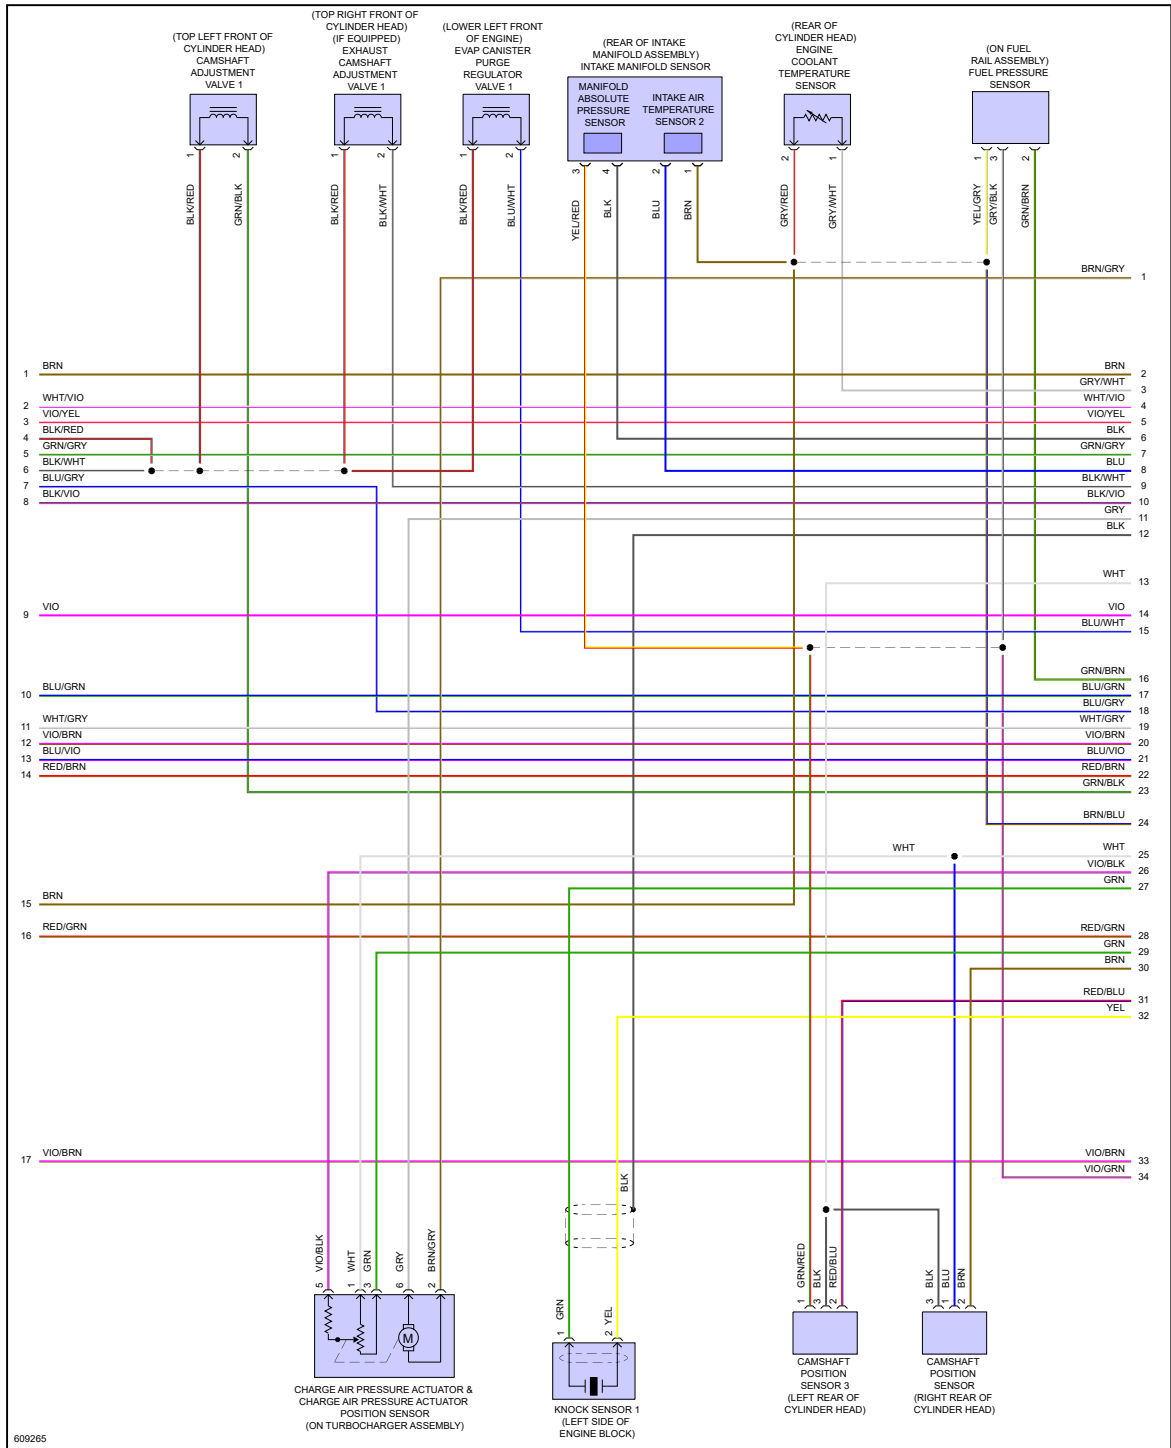

ENGINE PERFORMANCE > 1.4L TURBO

Fig 1: 1.4L Turbo, Engine Performance Circuit (1 of 6)

609261

Fig 2: 1.4L Turbo, Engine Performance Circuit (2 of 6)

Fig 3: 1.4L Turbo, Engine Performance Circuit (3 of 6)

Fig 4: 1.4L Turbo, Engine Performance Circuit (4 of 6)

Fig 5: 1.4L Turbo, Engine Performance Circuit (5 of 6)

Fig 6: 1.4L Turbo, Engine Performance Circuit (6 of 6)

"If your car is beat down, bring it to P-Town!"