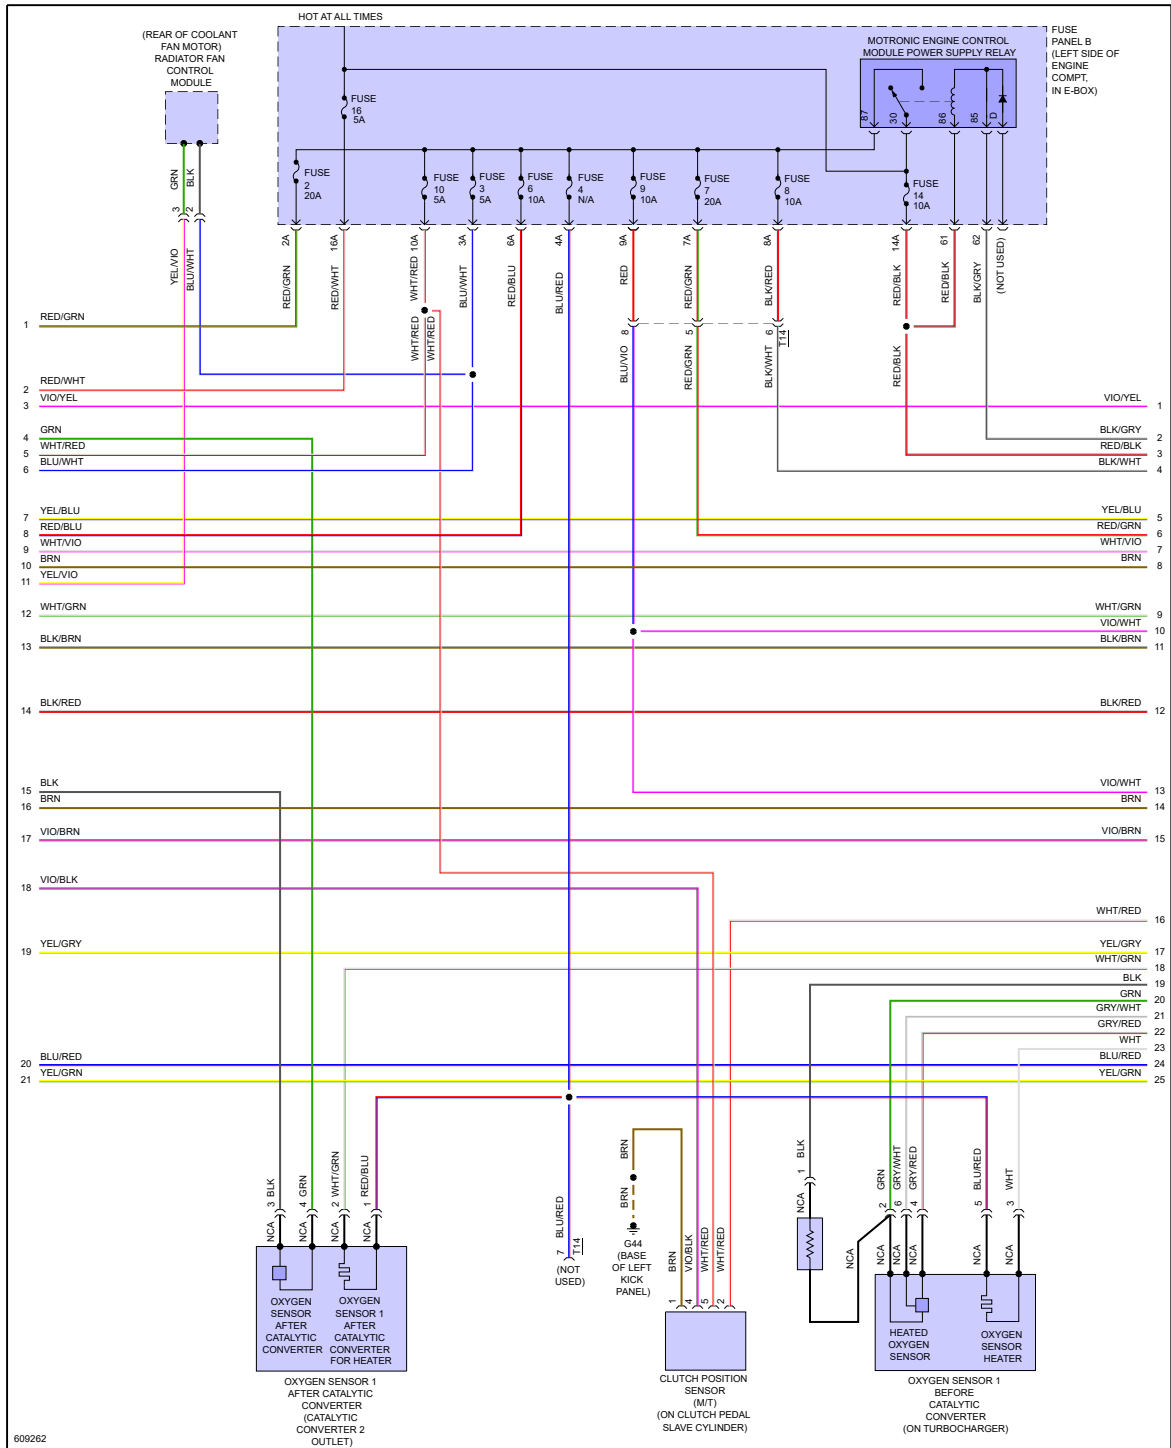

ENGINE PERFORMANCE > 1.4L TURBO

Fig 1: 1.4L Turbo, Engine Performance Circuit (1 of 6)

609261

Fig 2: 1.4L Turbo, Engine Performance Circuit (2 of 6)

Fig 3: 1.4L Turbo, Engine Performance Circuit (3 of 6)

Fig 4: 1.4L Turbo, Engine Performance Circuit (4 of 6)

Fig 5: 1.4L Turbo, Engine Performance Circuit (5 of 6)

Fig 6: 1.4L Turbo, Engine Performance Circuit (6 of 6)

"If your car is beat down, bring it to P-Town!"