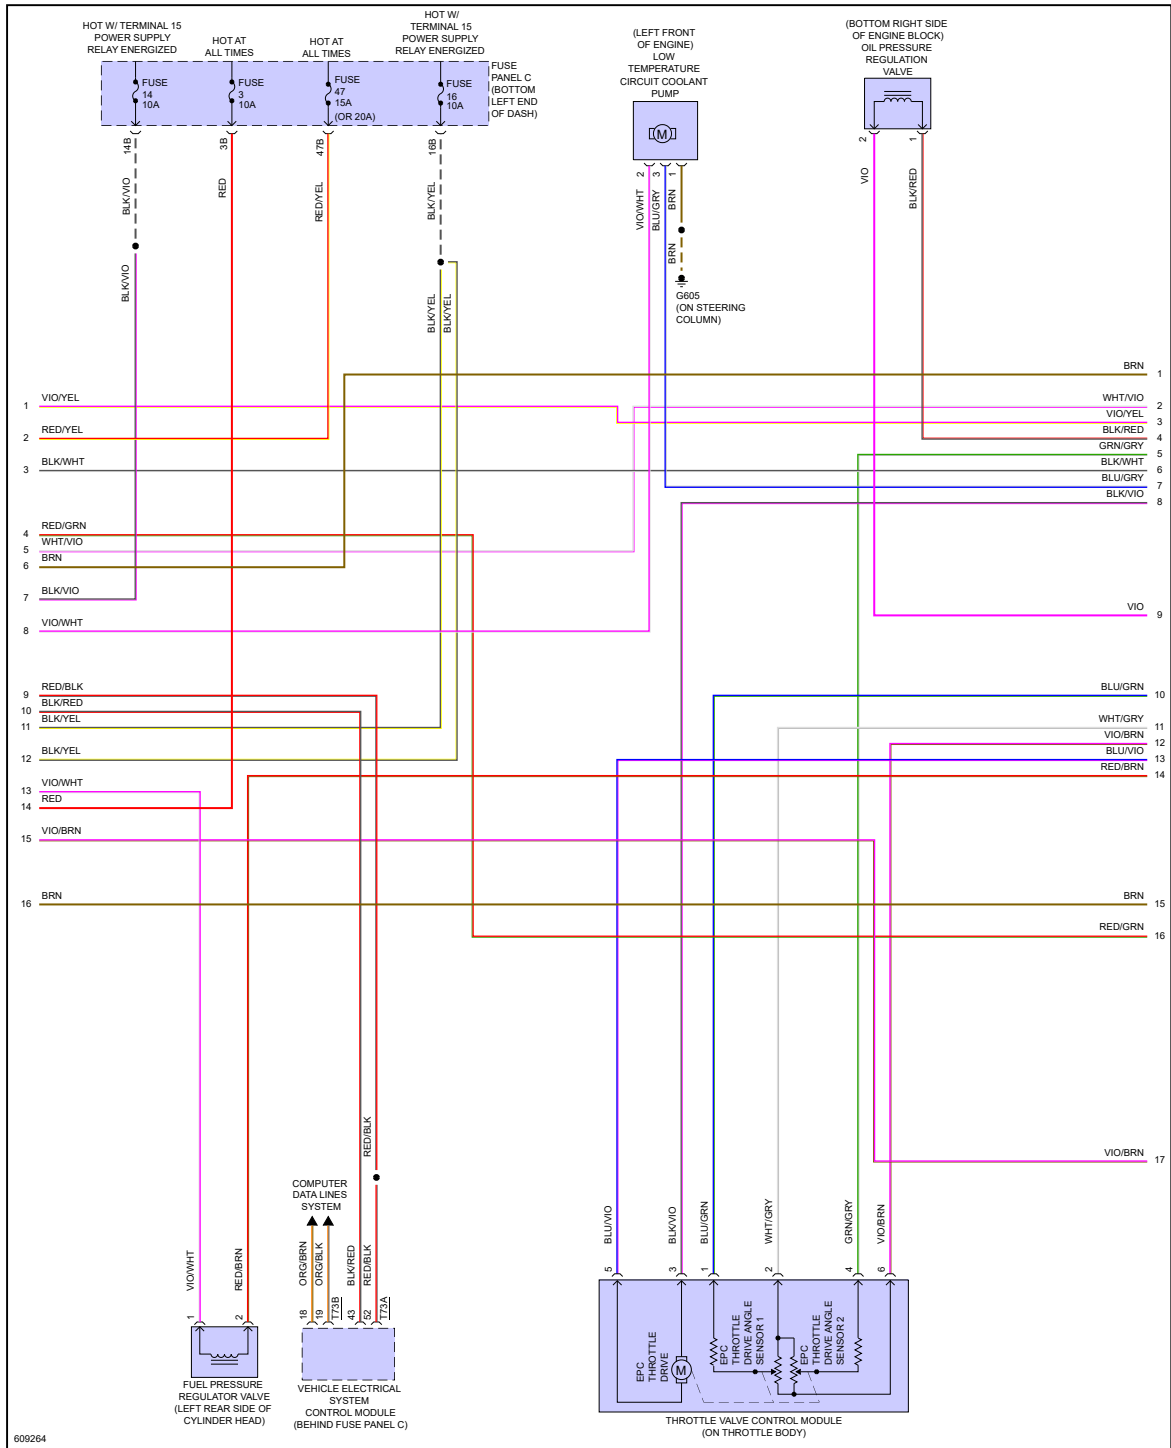

ENGINE PERFORMANCE > 1.4L TURBO

Fig 1: 1.4L Turbo, Engine Performance Circuit (1 of 6)

609261

Fig 2: 1.4L Turbo, Engine Performance Circuit (2 of 6)

Fig 3: 1.4L Turbo, Engine Performance Circuit (3 of 6)

Fig 4: 1.4L Turbo, Engine Performance Circuit (4 of 6)

Fig 5: 1.4L Turbo, Engine Performance Circuit (5 of 6)

Fig 6: 1.4L Turbo, Engine Performance Circuit (6 of 6)

"If your car is beat down, bring it to P-Town!"