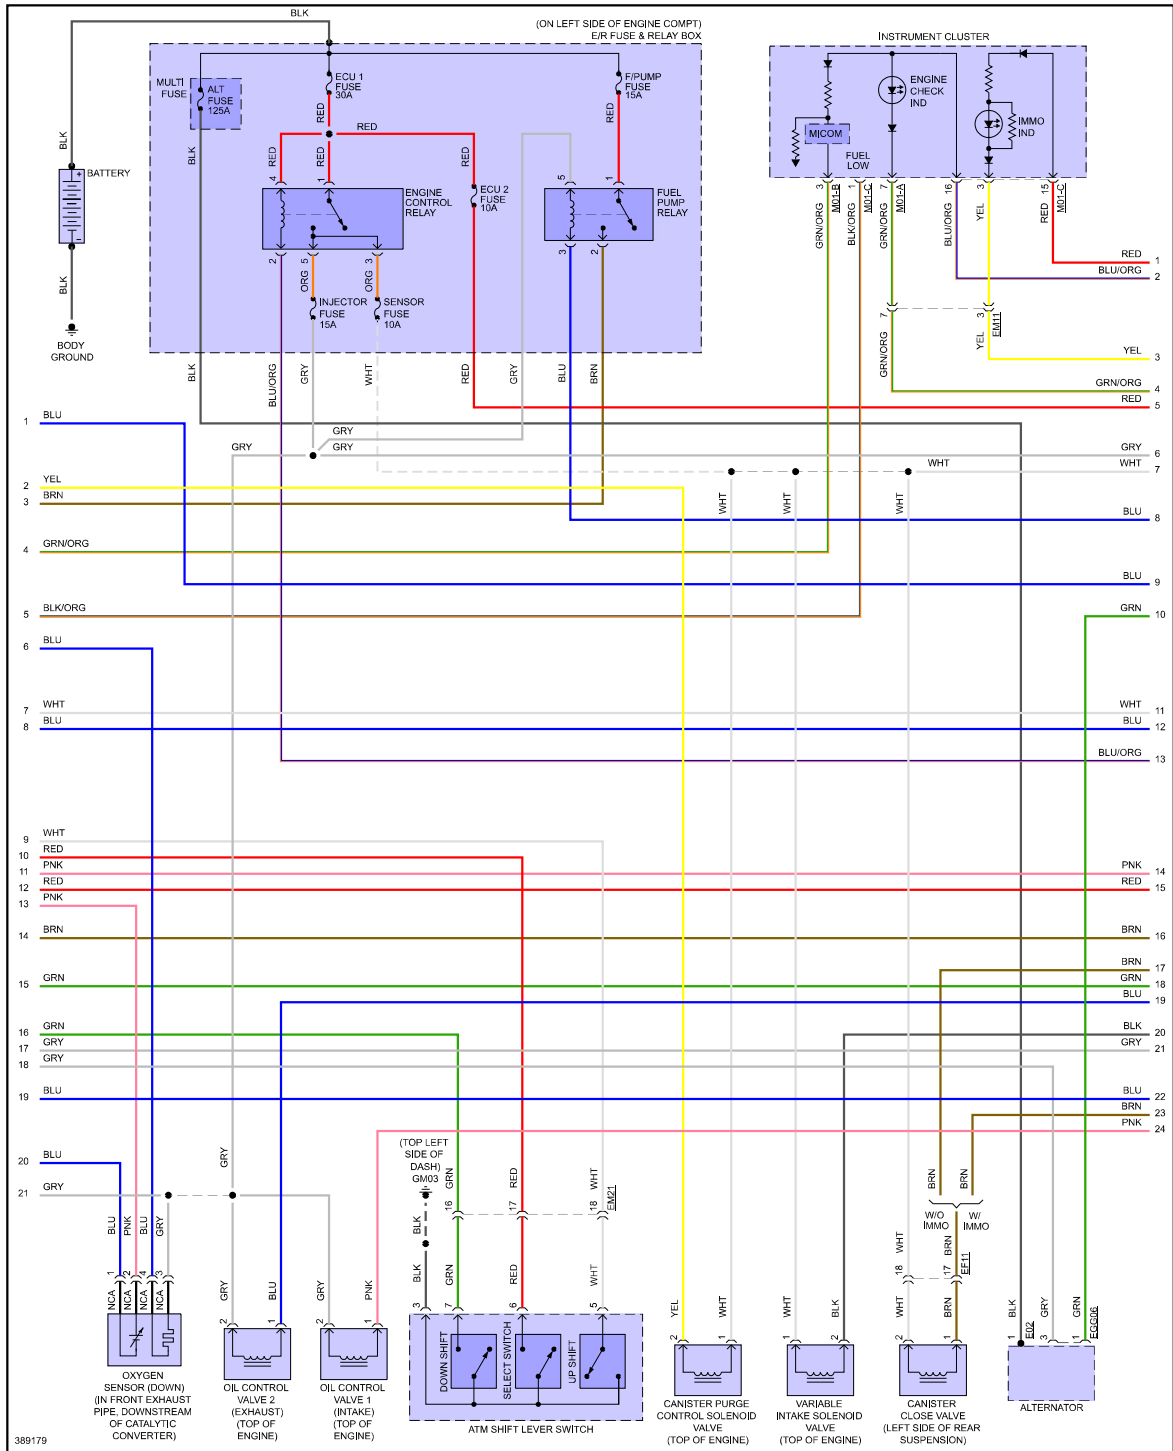

## ENGINE PERFORMANCE > 1.6L

Fig 1: 1.6L, Engine Performance Circuit, A/T (1 of 5)

Fig 2: 1.6L, Engine Performance Circuit, A/T (2 of 5)

Fig 3: 1.6L, Engine Performance Circuit, A/T (3 of 5)

Fig 4: 1.6L, Engine Performance Circuit, A/T (4 of 5)

389180

Fig 5: 1.6L, Engine Performance Circuit, A/T (5 of 5)

Fig 6: 1.6L, Engine Performance Circuit, M/T (1 of 4)

Fig 7: 1.6L, Engine Performance Circuit, M/T (2 of 4)

Fig 8: 1.6L, Engine Performance Circuit, M/T (3 of 4)