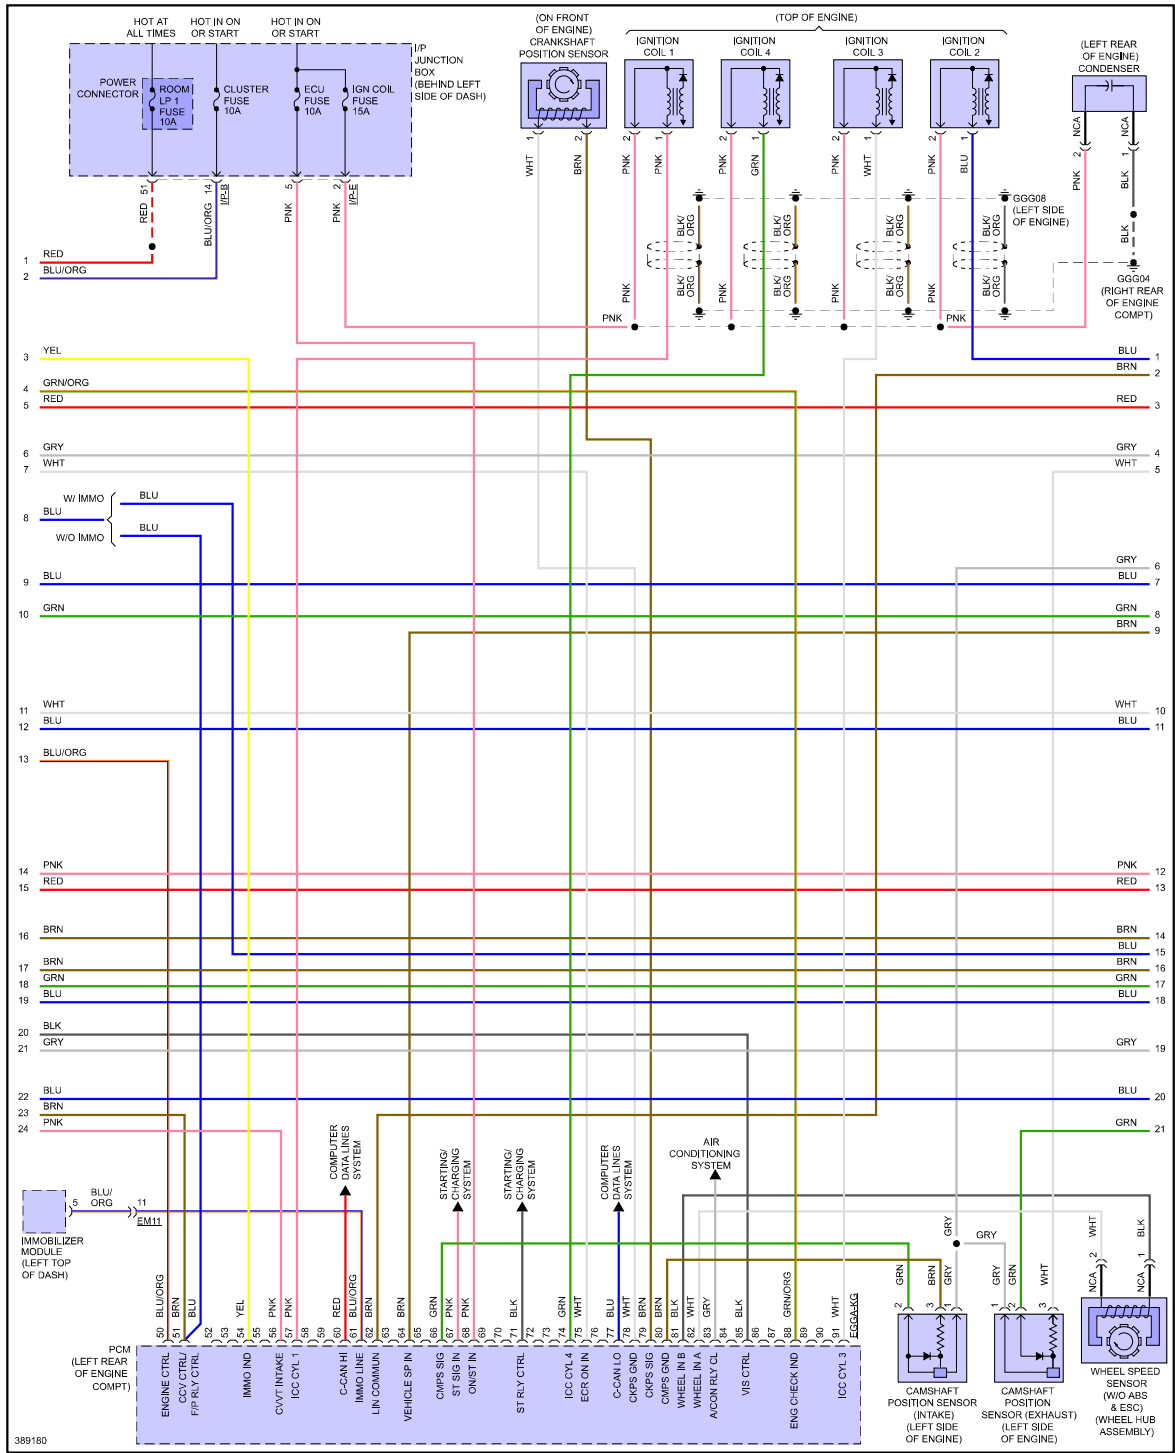

## ENGINE PERFORMANCE > 1.6L

Fig 1: 1.6L, Engine Performance Circuit, A/T (1 of 5)

Fig 2: 1.6L, Engine Performance Circuit, A/T (2 of 5)

Fig 3: 1.6L, Engine Performance Circuit, A/T (3 of 5)

Fig 4: 1.6L, Engine Performance Circuit, A/T (4 of 5)

389180

Fig 5: 1.6L, Engine Performance Circuit, A/T (5 of 5)

Fig 6: 1.6L, Engine Performance Circuit, M/T (1 of 4)

Fig 7: 1.6L, Engine Performance Circuit, M/T (2 of 4)

Fig 8: 1.6L, Engine Performance Circuit, M/T (3 of 4)