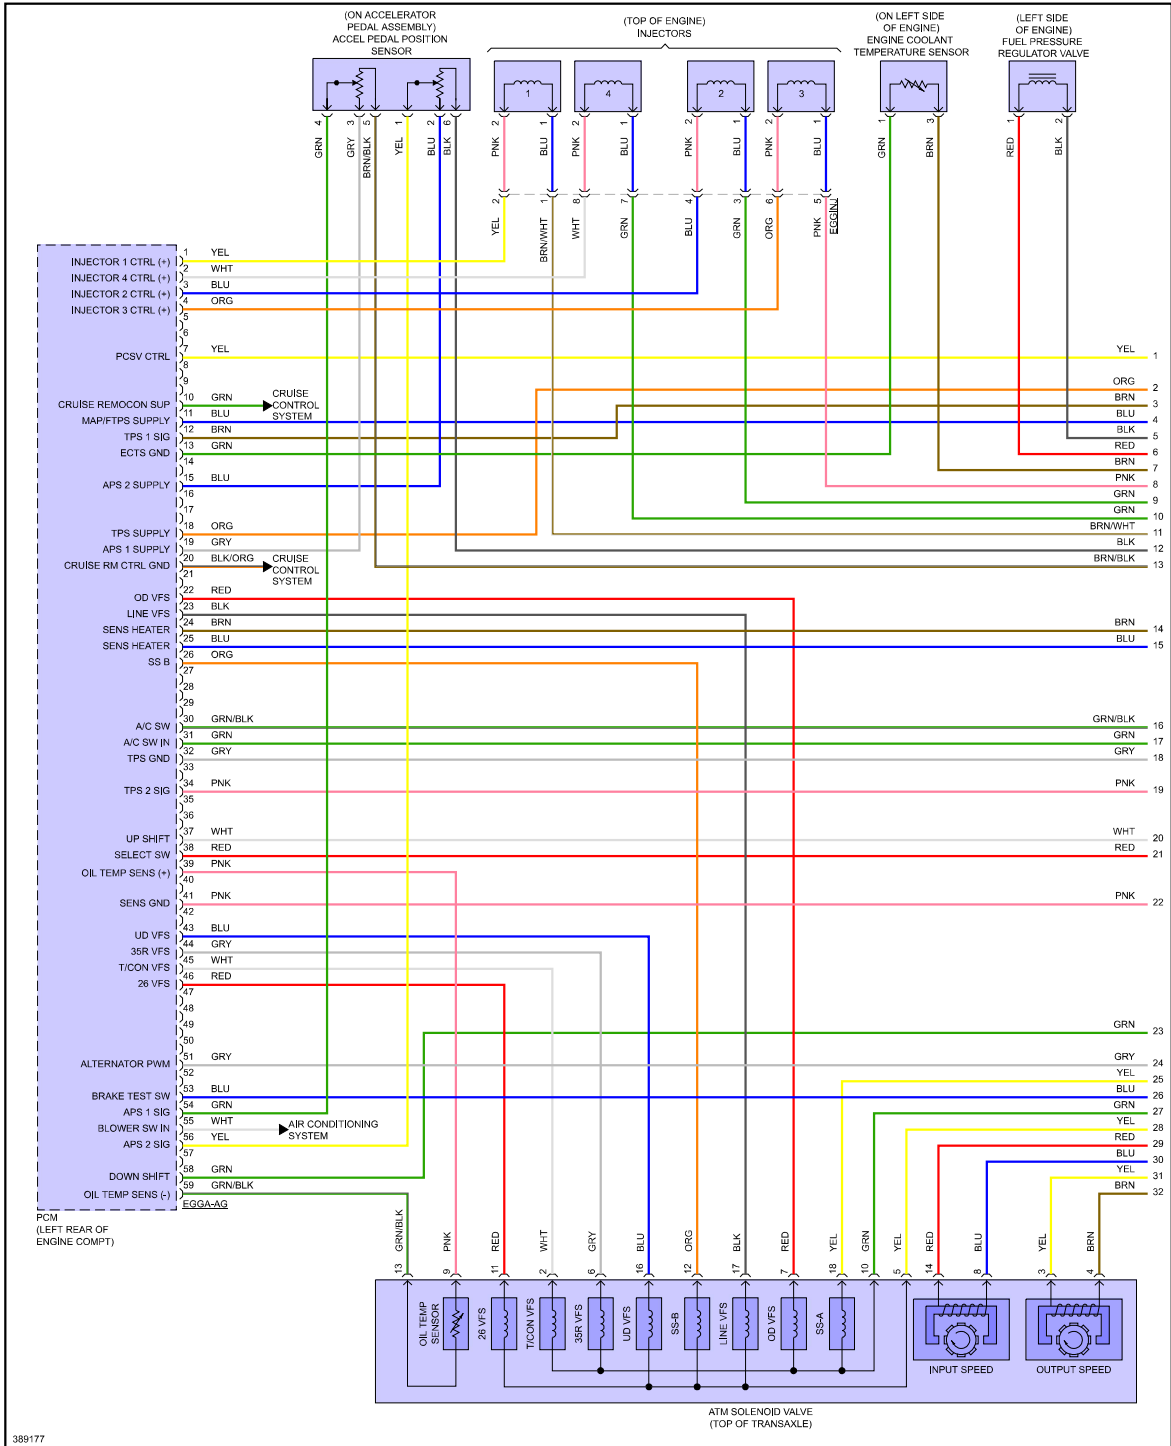

## ENGINE PERFORMANCE > 1.6L

Fig 1: 1.6L, Engine Performance Circuit, A/T (1 of 5)

Fig 2: 1.6L, Engine Performance Circuit, A/T (2 of 5)

Fig 3: 1.6L, Engine Performance Circuit, A/T (3 of 5)

Fig 4: 1.6L, Engine Performance Circuit, A/T (4 of 5)

389180

Fig 5: 1.6L, Engine Performance Circuit, A/T (5 of 5)

Fig 6: 1.6L, Engine Performance Circuit, M/T (1 of 4)

Fig 7: 1.6L, Engine Performance Circuit, M/T (2 of 4)

Fig 8: 1.6L, Engine Performance Circuit, M/T (3 of 4)