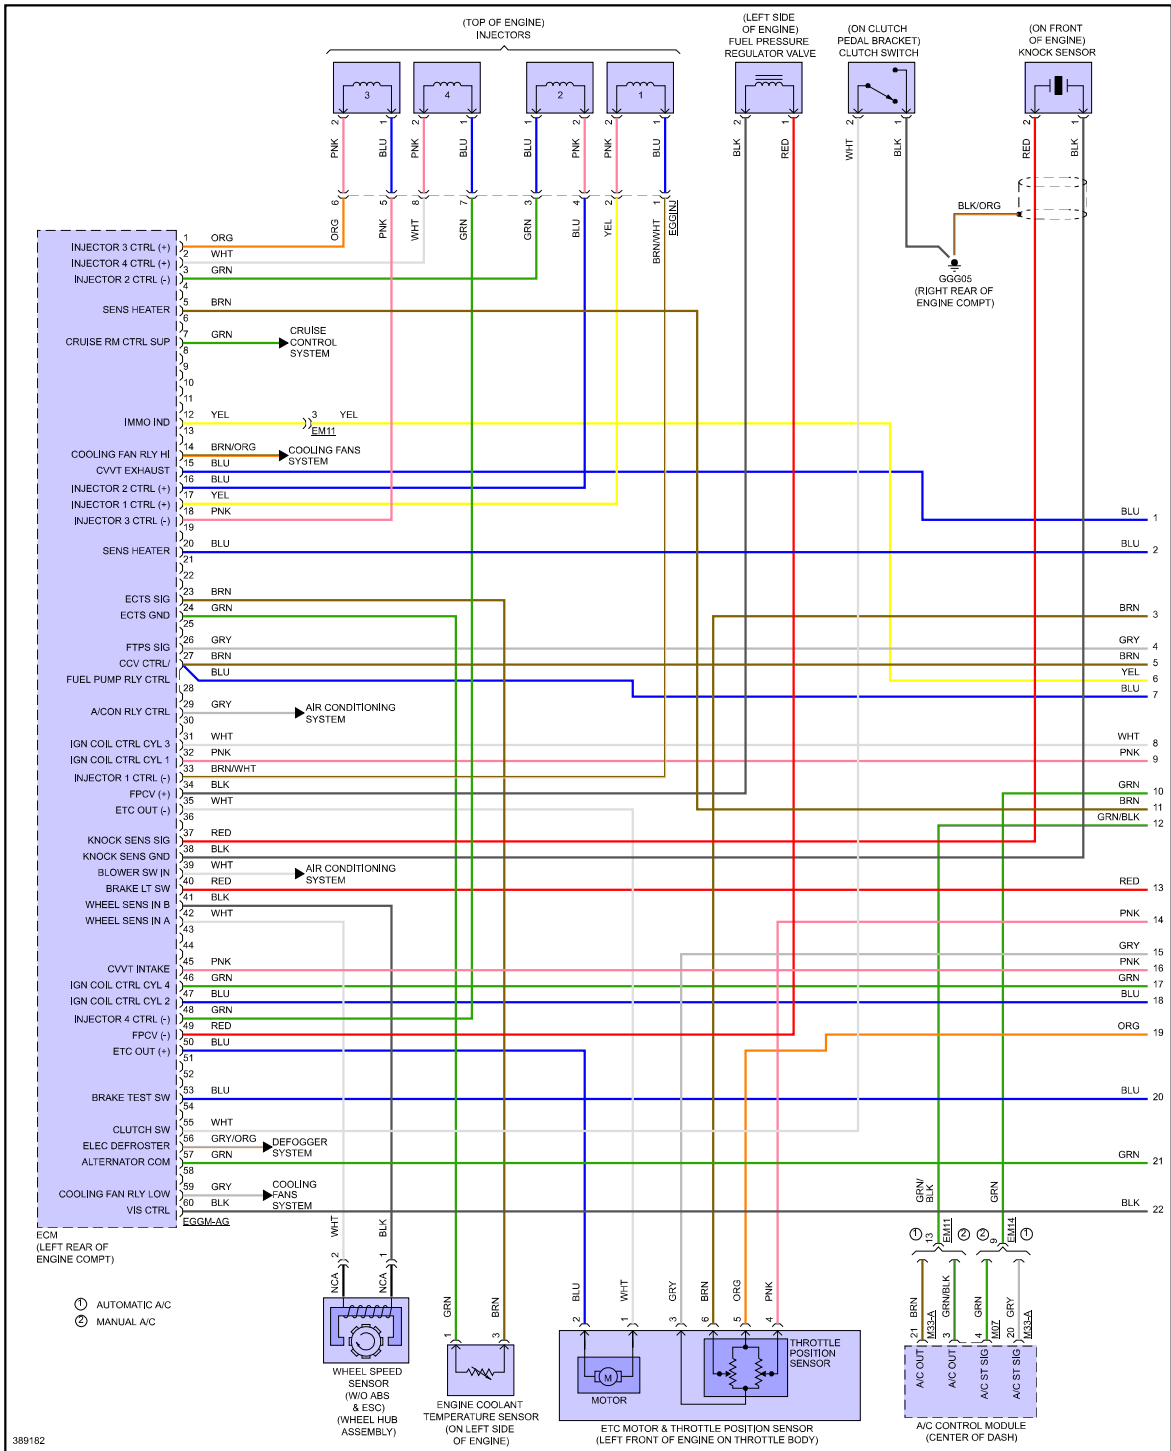

## ENGINE PERFORMANCE > 1.6L

Fig 1: 1.6L, Engine Performance Circuit, A/T (1 of 5)

Fig 2: 1.6L, Engine Performance Circuit, A/T (2 of 5)

Fig 3: 1.6L, Engine Performance Circuit, A/T (3 of 5)

Fig 4: 1.6L, Engine Performance Circuit, A/T (4 of 5)

389180

Fig 5: 1.6L, Engine Performance Circuit, A/T (5 of 5)

Fig 6: 1.6L, Engine Performance Circuit, M/T (1 of 4)

Fig 7: 1.6L, Engine Performance Circuit, M/T (2 of 4)

Fig 8: 1.6L, Engine Performance Circuit, M/T (3 of 4)