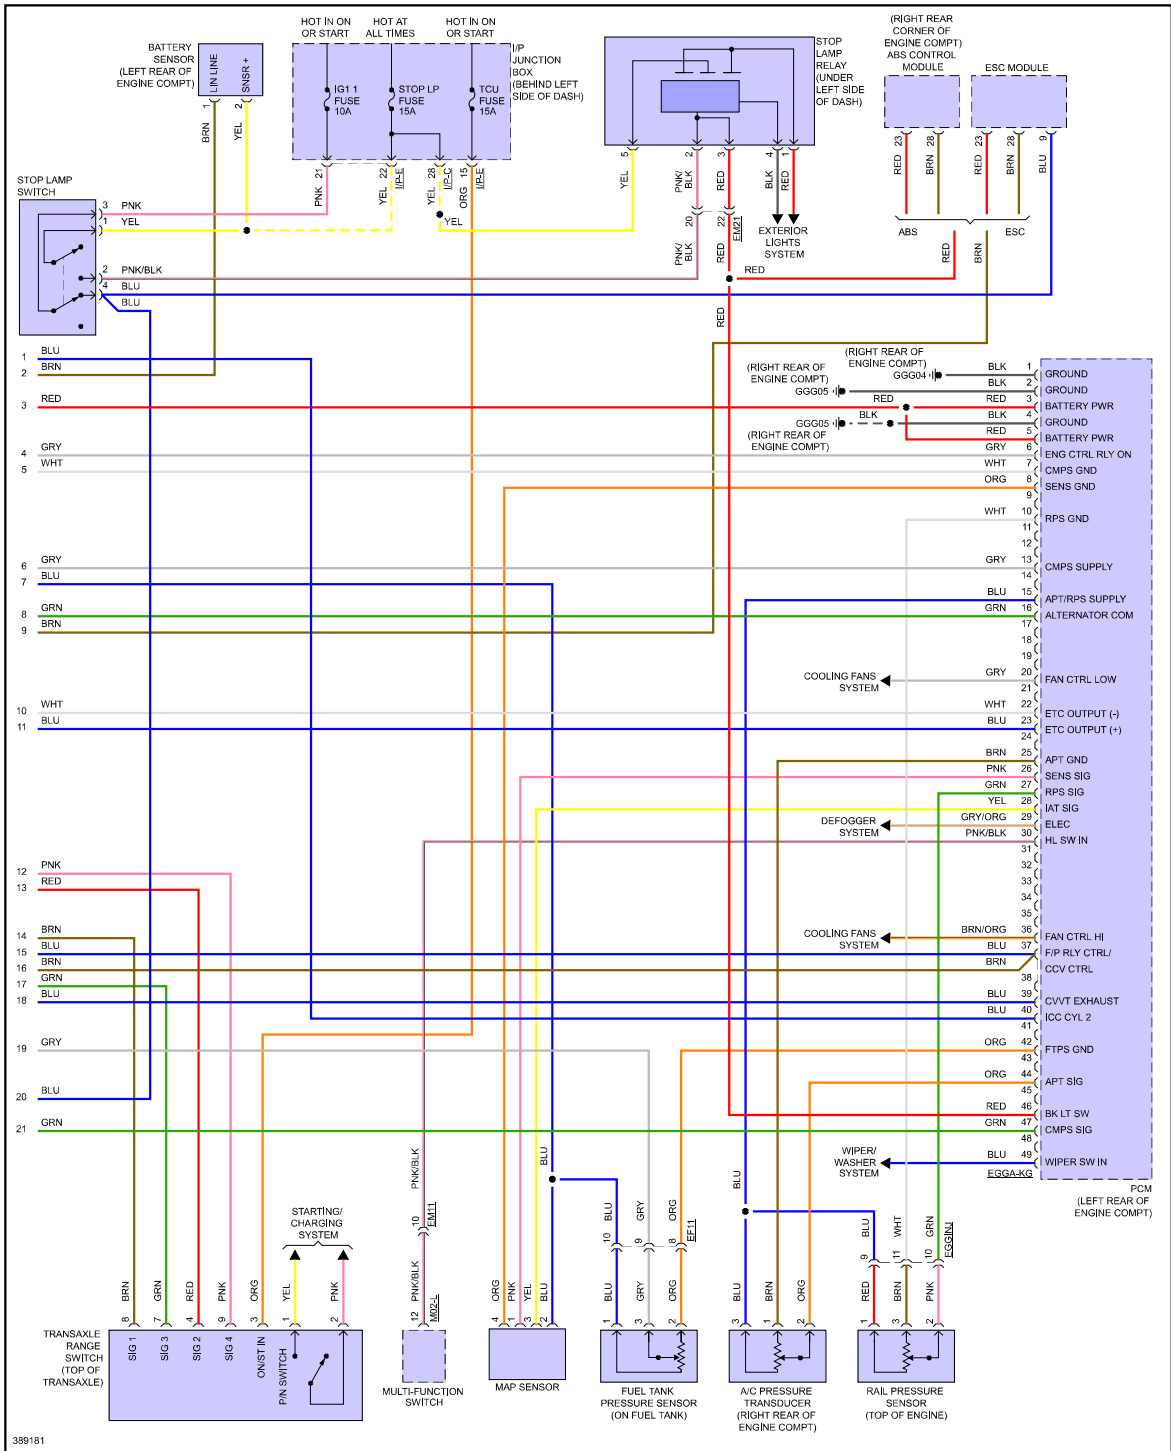

## ENGINE PERFORMANCE > 1.6L

Fig 1: 1.6L, Engine Performance Circuit, A/T (1 of 5)

Fig 2: 1.6L, Engine Performance Circuit, A/T (2 of 5)

Fig 3: 1.6L, Engine Performance Circuit, A/T (3 of 5)

Fig 4: 1.6L, Engine Performance Circuit, A/T (4 of 5)

389180

Fig 5: 1.6L, Engine Performance Circuit, A/T (5 of 5)

Fig 6: 1.6L, Engine Performance Circuit, M/T (1 of 4)

Fig 7: 1.6L, Engine Performance Circuit, M/T (2 of 4)

Fig 8: 1.6L, Engine Performance Circuit, M/T (3 of 4)