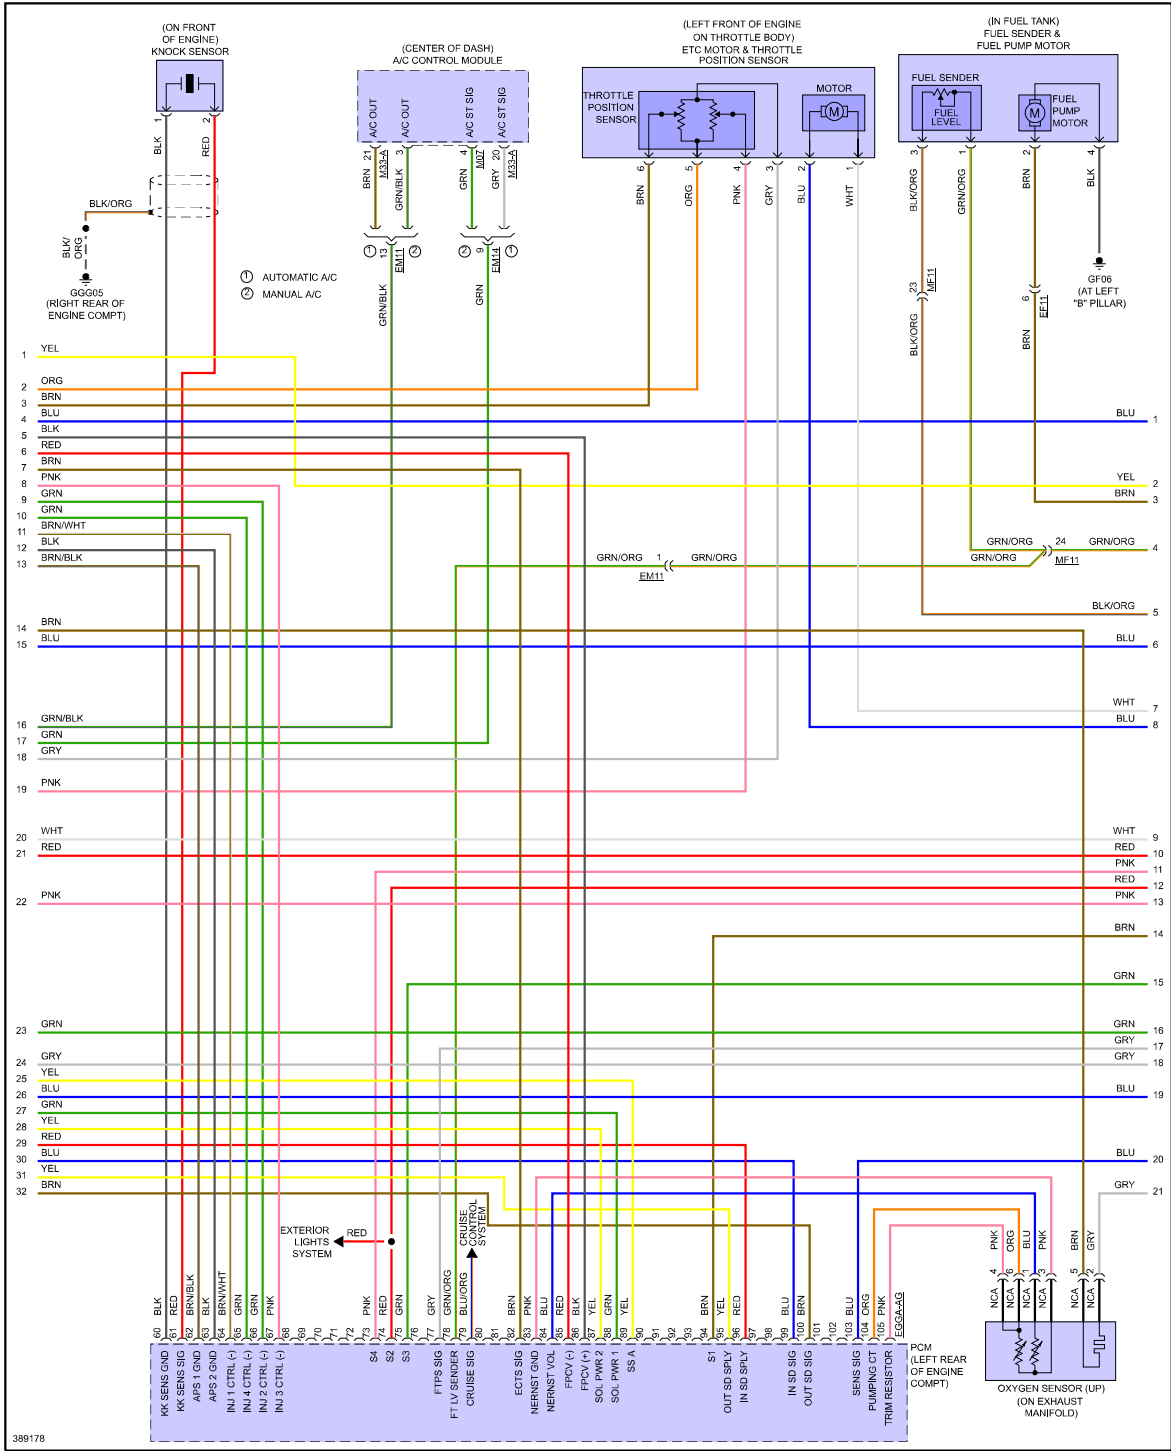

## ENGINE PERFORMANCE > 1.6L

Fig 1: 1.6L, Engine Performance Circuit, A/T (1 of 5)

Fig 2: 1.6L, Engine Performance Circuit, A/T (2 of 5)

Fig 3: 1.6L, Engine Performance Circuit, A/T (3 of 5)

Fig 4: 1.6L, Engine Performance Circuit, A/T (4 of 5)

389180

Fig 5: 1.6L, Engine Performance Circuit, A/T (5 of 5)

Fig 6: 1.6L, Engine Performance Circuit, M/T (1 of 4)

Fig 7: 1.6L, Engine Performance Circuit, M/T (2 of 4)

Fig 8: 1.6L, Engine Performance Circuit, M/T (3 of 4)