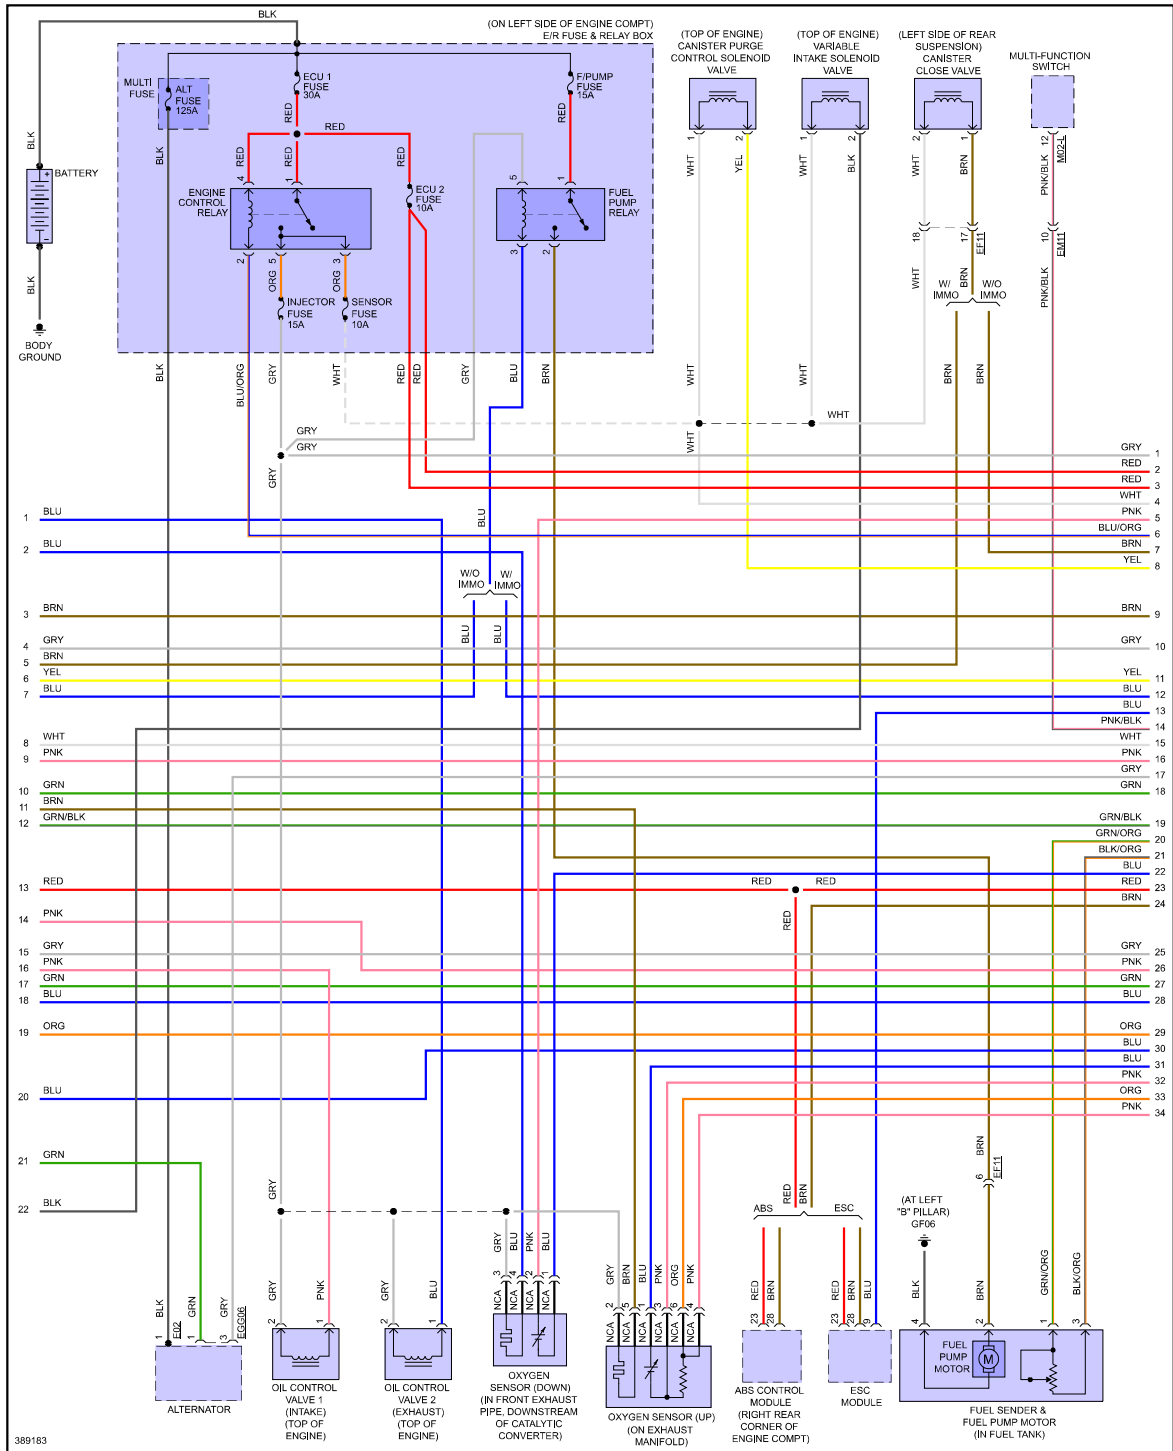

## ENGINE PERFORMANCE > 1.6L

Fig 1: 1.6L, Engine Performance Circuit, A/T (1 of 5)

Fig 2: 1.6L, Engine Performance Circuit, A/T (2 of 5)

Fig 3: 1.6L, Engine Performance Circuit, A/T (3 of 5)

Fig 4: 1.6L, Engine Performance Circuit, A/T (4 of 5)

389180

Fig 5: 1.6L, Engine Performance Circuit, A/T (5 of 5)

Fig 6: 1.6L, Engine Performance Circuit, M/T (1 of 4)

Fig 7: 1.6L, Engine Performance Circuit, M/T (2 of 4)

Fig 8: 1.6L, Engine Performance Circuit, M/T (3 of 4)