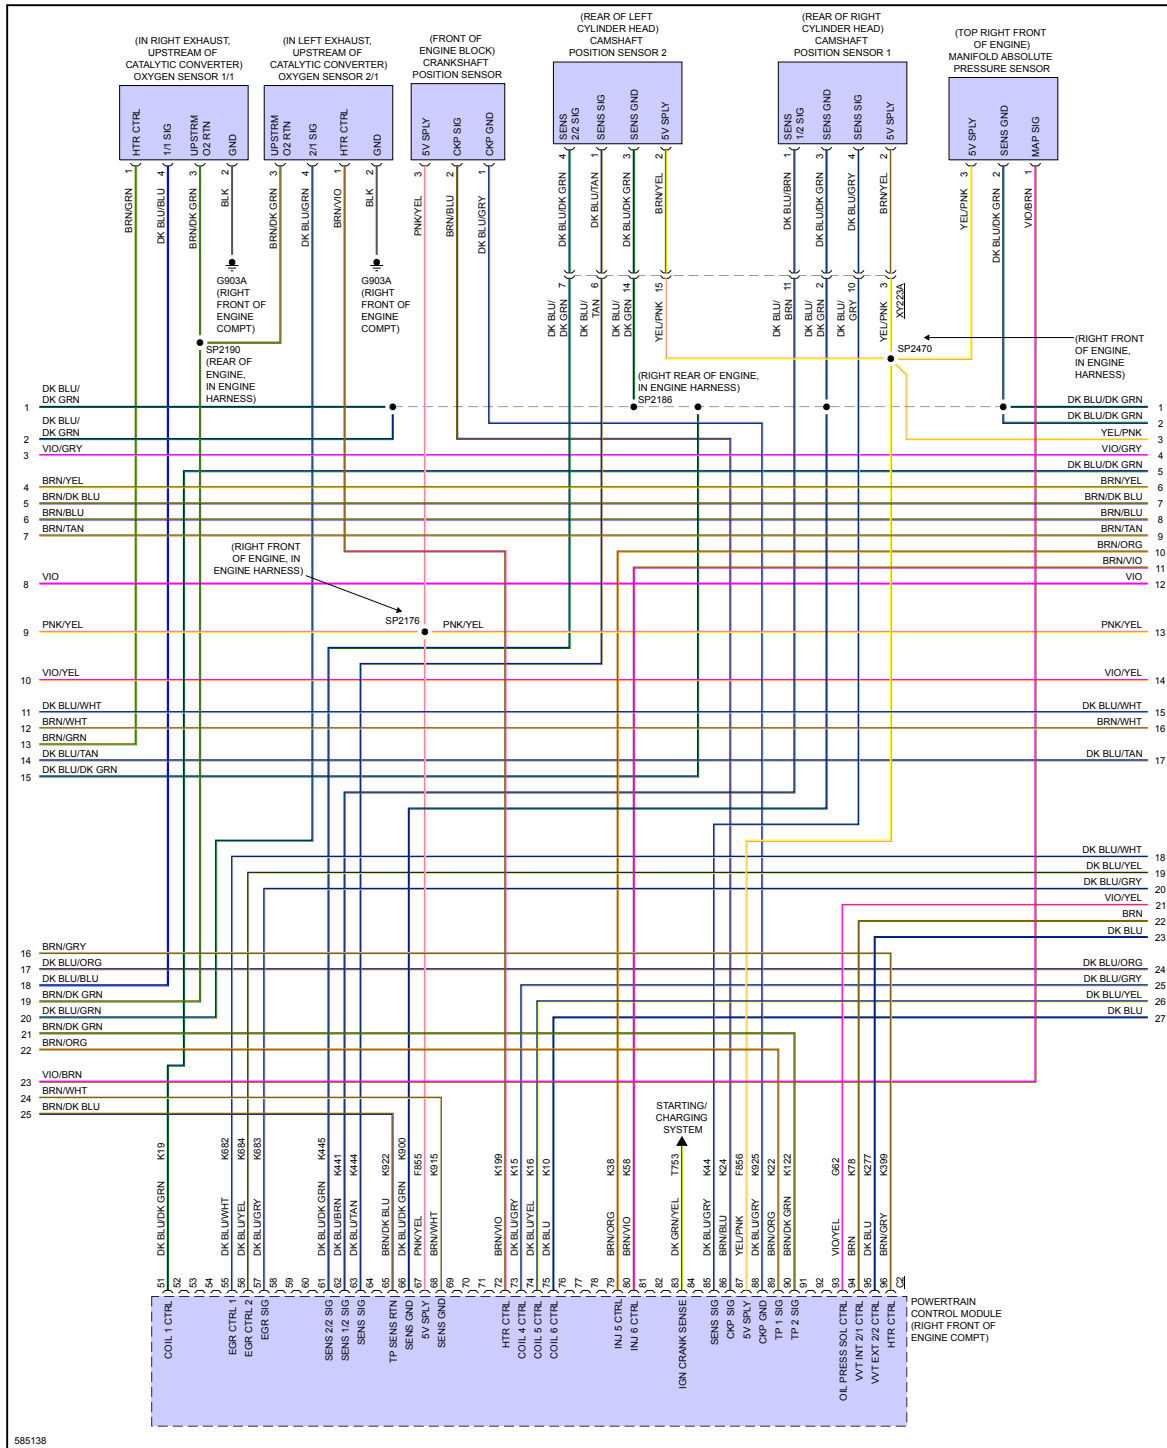

PRODEMAND

YMMS: 2018 Dodge Durango SRT
Engine: 6.4L Eng
VIN:

Nov 14, 2022
License:
Odometer:

ENGINE PERFORMANCE > 3.6L

Fig 1: 3.6L, Engine Performance Circuit (1 of 6)

Fig 2: 3.6L, Engine Performance Circuit (2 of 6)

Fig 3: 3.6L, Engine Performance Circuit (3 of 6)

585139

Fig 4: 3.6L, Engine Performance Circuit (4 of 6)

Fig 5: 3.6L, Engine Performance Circuit (5 of 6)

Fig 6: 3.6L, Engine Performance Circuit (6 of 6)