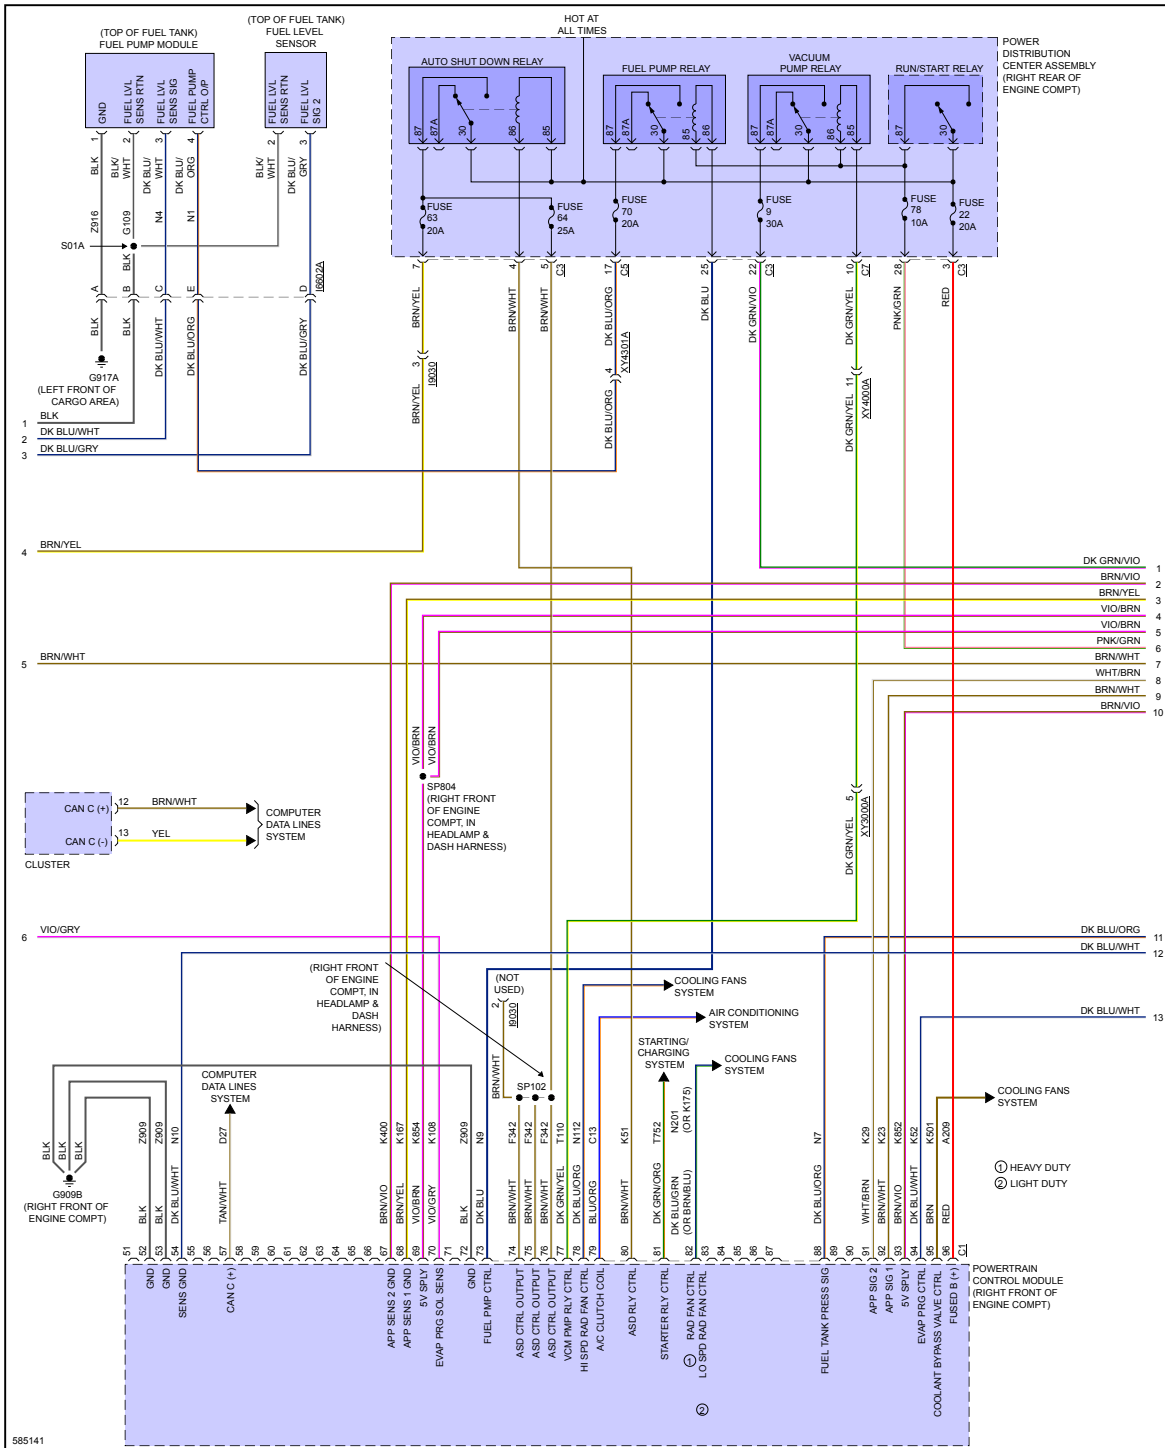

PRODEMAND

YMMS: 2018 Dodge Durango SRT
Engine: 6.4L Eng
VIN:

Nov 14, 2022
License:
Odometer:

ENGINE PERFORMANCE > 3.6L

Fig 1: 3.6L, Engine Performance Circuit (1 of 6)

Fig 2: 3.6L, Engine Performance Circuit (2 of 6)

Fig 3: 3.6L, Engine Performance Circuit (3 of 6)

585139

Fig 4: 3.6L, Engine Performance Circuit (4 of 6)

Fig 5: 3.6L, Engine Performance Circuit (5 of 6)

Fig 6: 3.6L, Engine Performance Circuit (6 of 6)