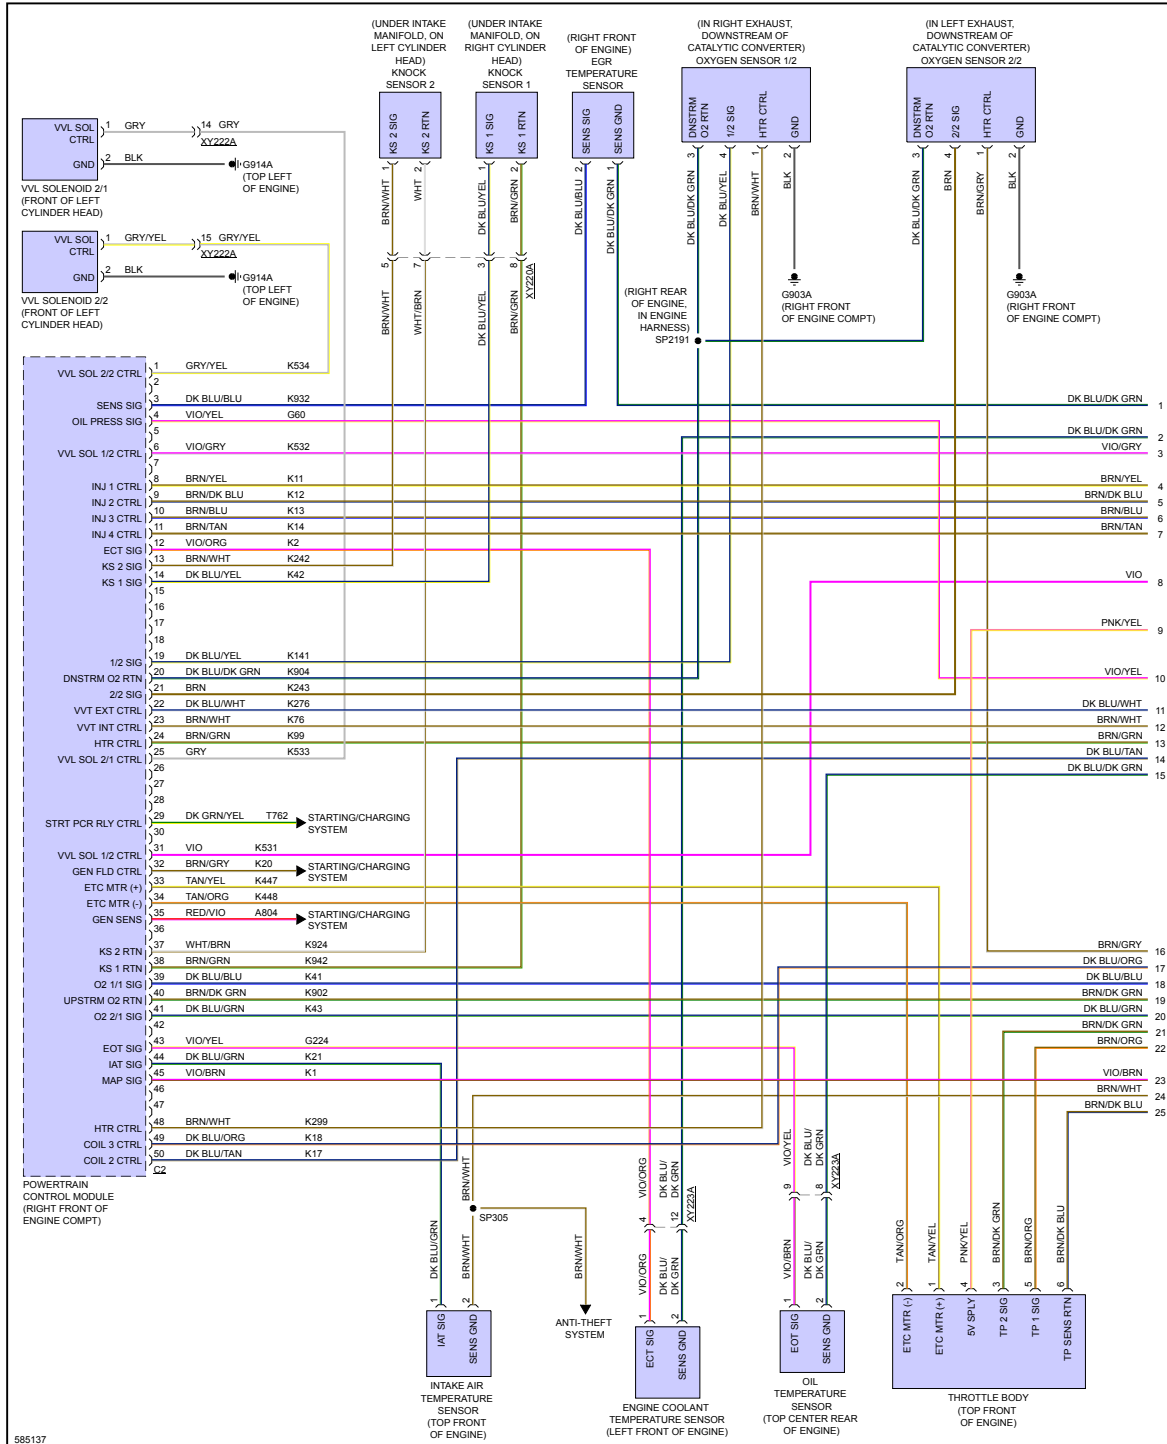

PRODEMAND

YMMS: 2018 Dodge Durango SRT
Engine: 6.4L Eng
VIN:

Nov 14, 2022
License:
Odometer:

ENGINE PERFORMANCE > 3.6L

Fig 1: 3.6L, Engine Performance Circuit (1 of 6)

Fig 2: 3.6L, Engine Performance Circuit (2 of 6)

Fig 3: 3.6L, Engine Performance Circuit (3 of 6)

585139

Fig 4: 3.6L, Engine Performance Circuit (4 of 6)

Fig 5: 3.6L, Engine Performance Circuit (5 of 6)

Fig 6: 3.6L, Engine Performance Circuit (6 of 6)