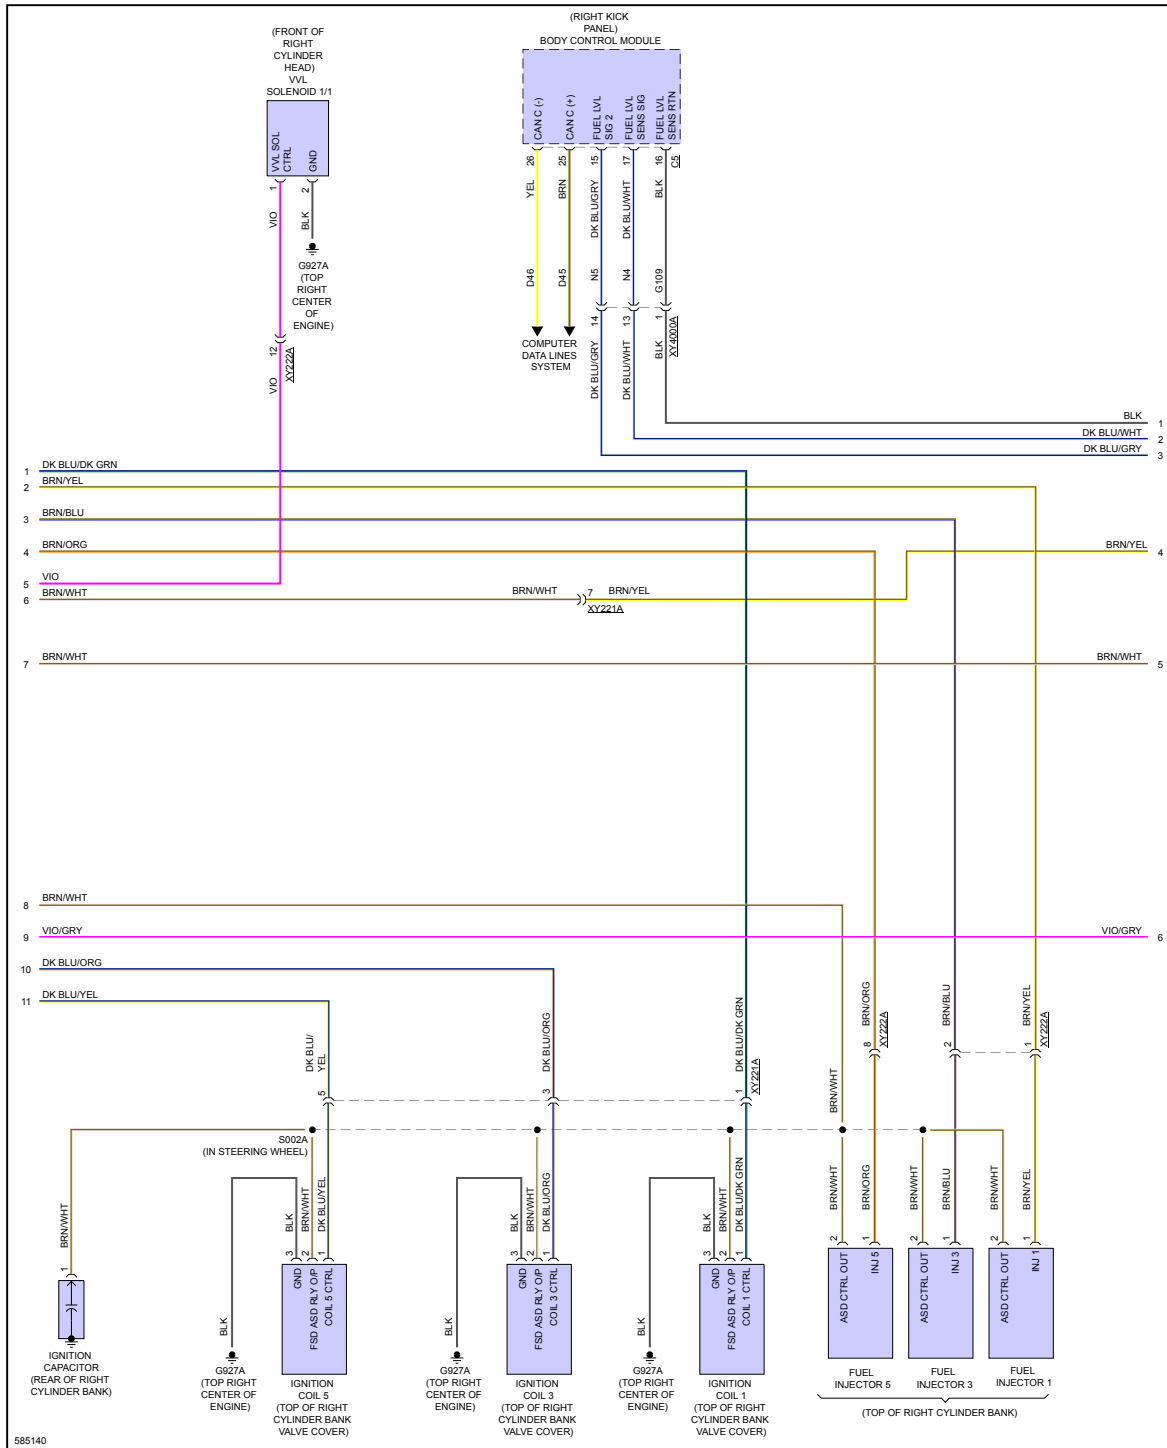

PRODEMAND

YMMS: 2018 Dodge Durango SRT
Engine: 6.4L Eng
VIN:

Nov 14, 2022
License:
Odometer:

ENGINE PERFORMANCE > 3.6L

Fig 1: 3.6L, Engine Performance Circuit (1 of 6)

Fig 2: 3.6L, Engine Performance Circuit (2 of 6)

Fig 3: 3.6L, Engine Performance Circuit (3 of 6)

585139

Fig 4: 3.6L, Engine Performance Circuit (4 of 6)

Fig 5: 3.6L, Engine Performance Circuit (5 of 6)

Fig 6: 3.6L, Engine Performance Circuit (6 of 6)