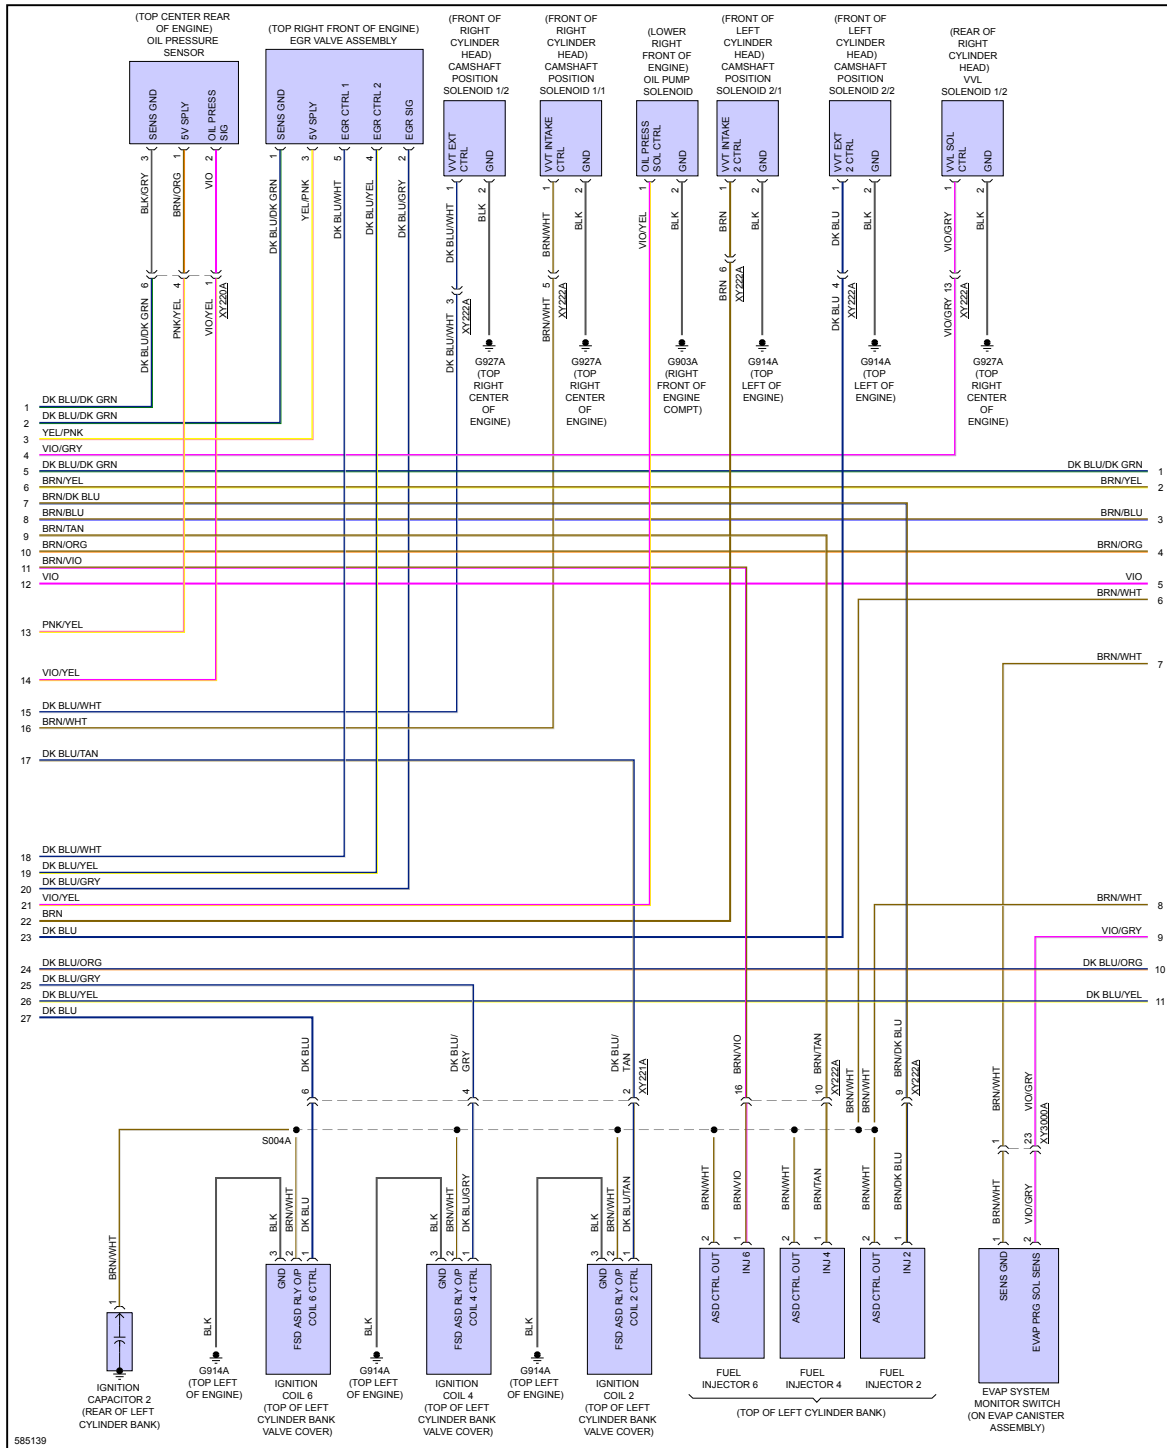

PRODEMAND

YMMS: 2018 Dodge Durango SRT
Engine: 6.4L Eng
VIN:

Nov 14, 2022
License:
Odometer:

ENGINE PERFORMANCE > 3.6L

Fig 1: 3.6L, Engine Performance Circuit (1 of 6)

Fig 2: 3.6L, Engine Performance Circuit (2 of 6)

Fig 3: 3.6L, Engine Performance Circuit (3 of 6)

585139

Fig 4: 3.6L, Engine Performance Circuit (4 of 6)

Fig 5: 3.6L, Engine Performance Circuit (5 of 6)

Fig 6: 3.6L, Engine Performance Circuit (6 of 6)