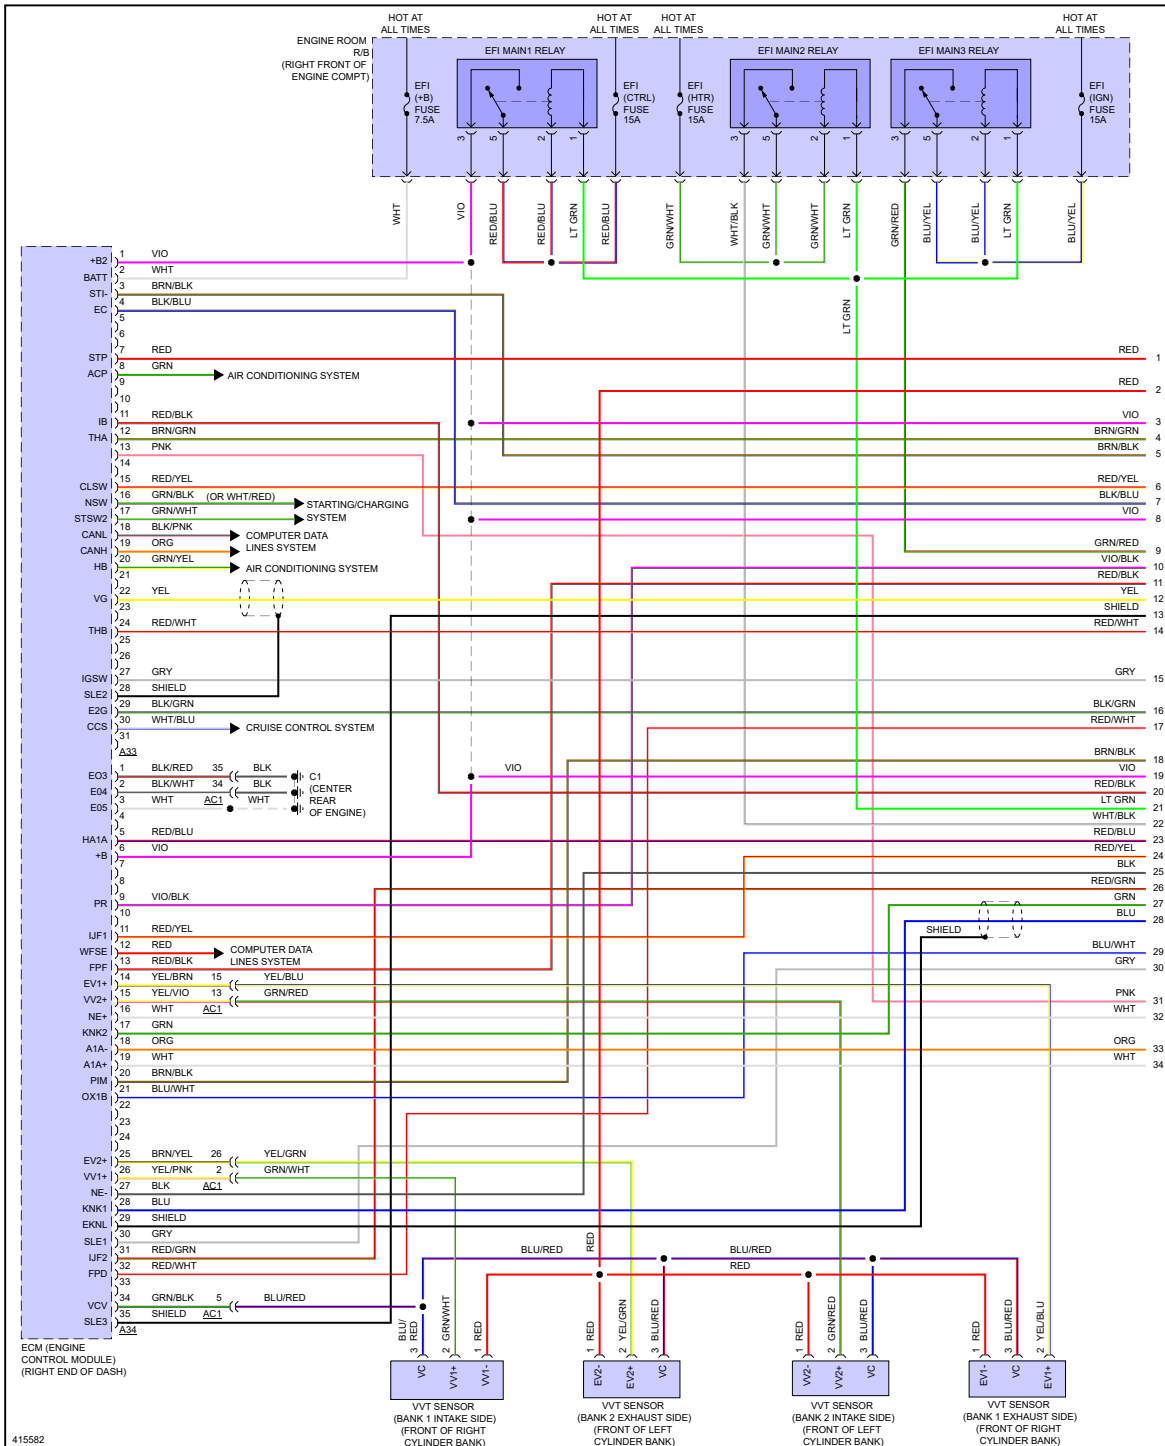

YMMS: 2013 Subaru BRZ Premium
 Engine: 2.0L Eng
 VIN:

Aug 20, 2022
 License:
 Odometer:

ENGINE PERFORMANCE > 2.0L

Fig 1: 2.0L, Engine Performance Circuit (1 of 6)

Fig 2: 2.0L, Engine Performance Circuit (2 of 6)

Fig 3: 2.0L, Engine Performance Circuit (3 of 6)

Fig 4: 2.0L, Engine Performance Circuit (4 of 6)

Fig 5: 2.0L, Engine Performance Circuit (5 of 6)

Fig 6: 2.0L, Engine Performance Circuit (6 of 6)