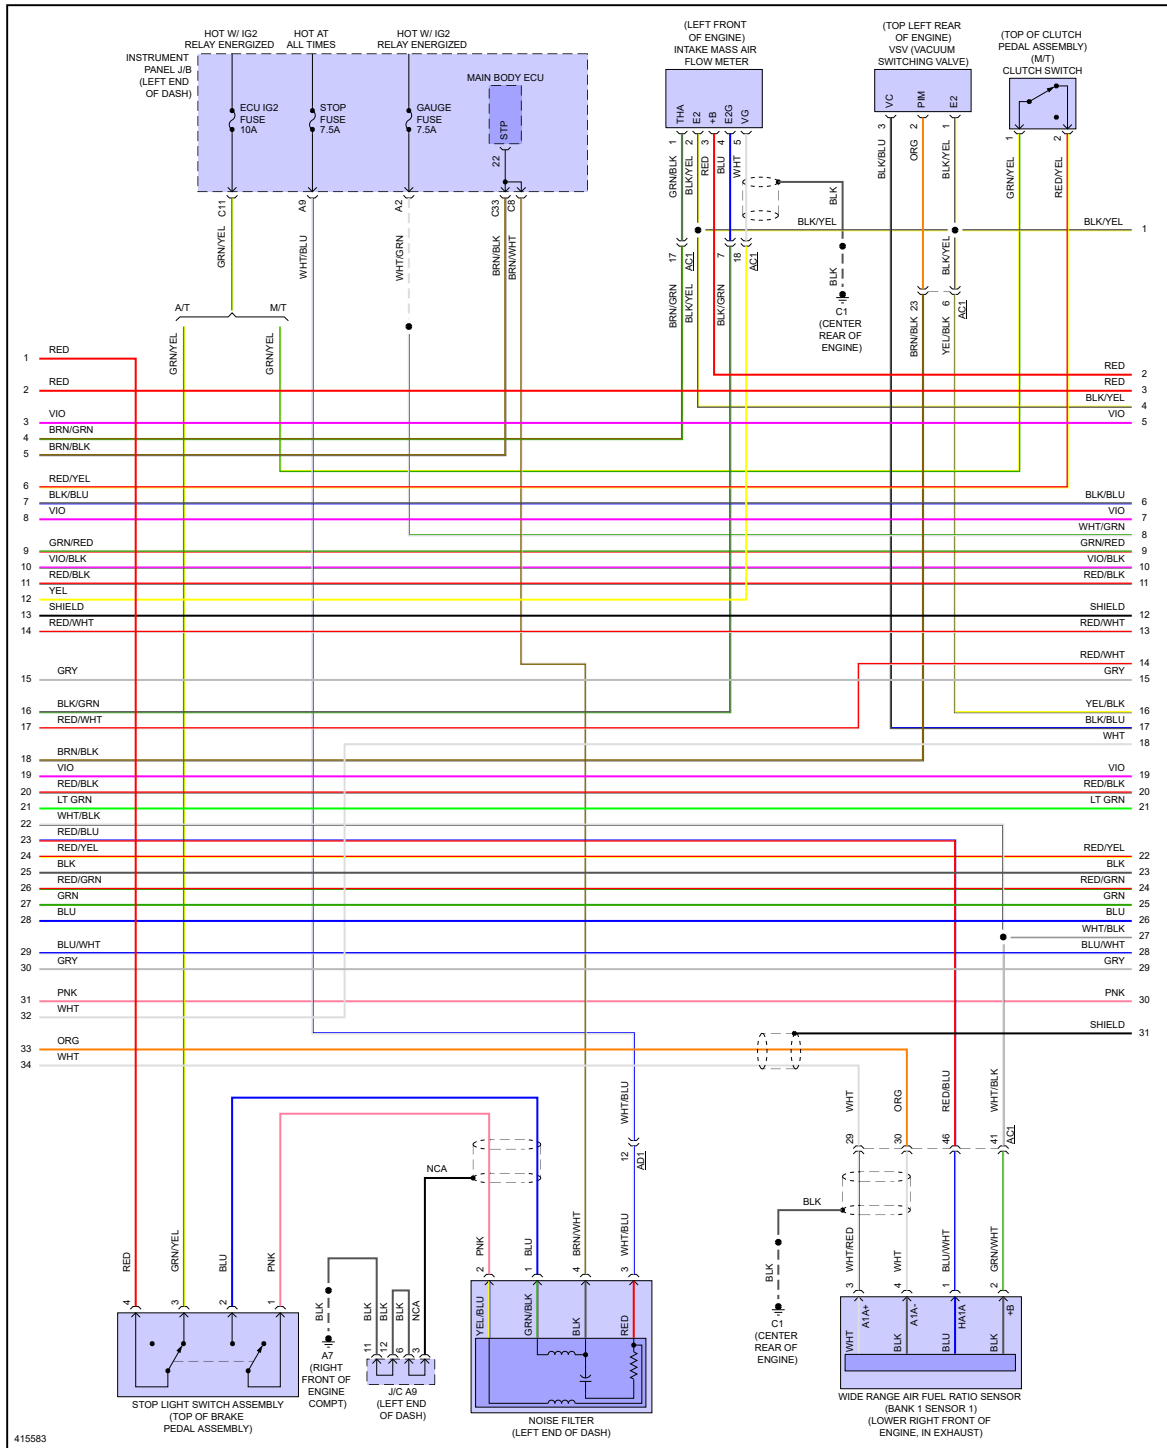

YMMS: 2013 Subaru BRZ Premium
 Engine: 2.0L Eng
 VIN:

Aug 20, 2022
 License:
 Odometer:

ENGINE PERFORMANCE > 2.0L

Fig 1: 2.0L, Engine Performance Circuit (1 of 6)

Fig 2: 2.0L, Engine Performance Circuit (2 of 6)

Fig 3: 2.0L, Engine Performance Circuit (3 of 6)

Fig 4: 2.0L, Engine Performance Circuit (4 of 6)

Fig 5: 2.0L, Engine Performance Circuit (5 of 6)

Fig 6: 2.0L, Engine Performance Circuit (6 of 6)