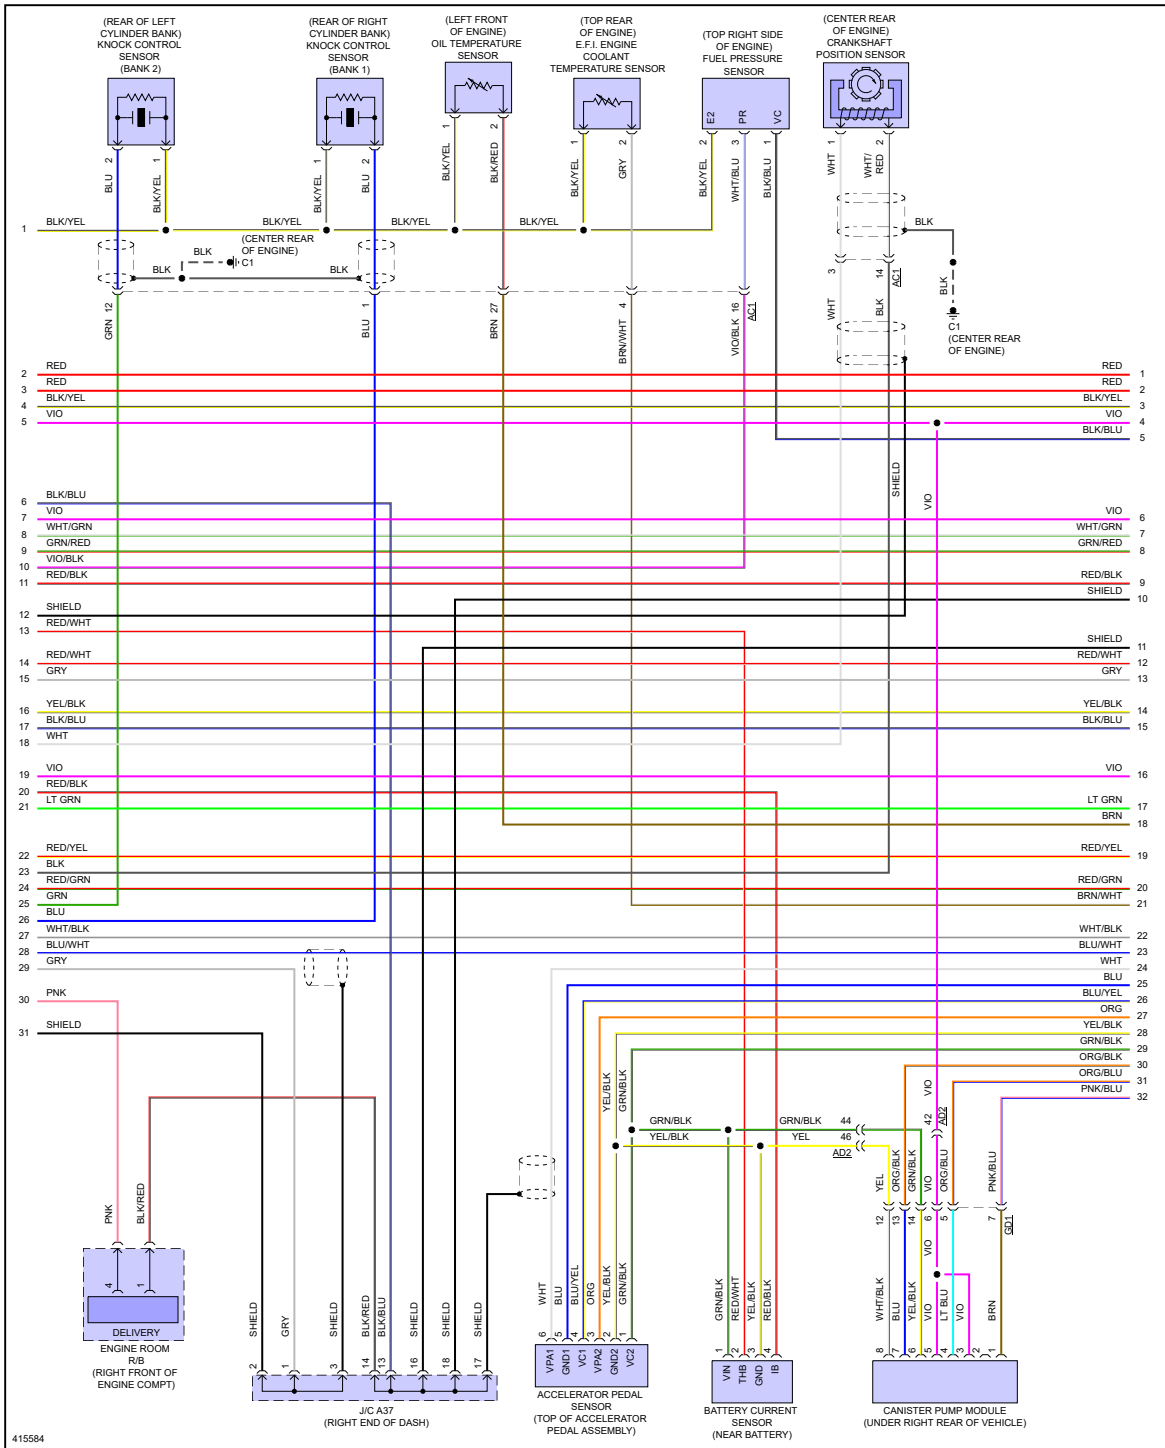

YMMS: 2013 Subaru BRZ Premium
 Engine: 2.0L Eng
 VIN:

Aug 20, 2022
 License:
 Odometer:

ENGINE PERFORMANCE > 2.0L

Fig 1: 2.0L, Engine Performance Circuit (1 of 6)

Fig 2: 2.0L, Engine Performance Circuit (2 of 6)

Fig 3: 2.0L, Engine Performance Circuit (3 of 6)

Fig 4: 2.0L, Engine Performance Circuit (4 of 6)

Fig 5: 2.0L, Engine Performance Circuit (5 of 6)

Fig 6: 2.0L, Engine Performance Circuit (6 of 6)