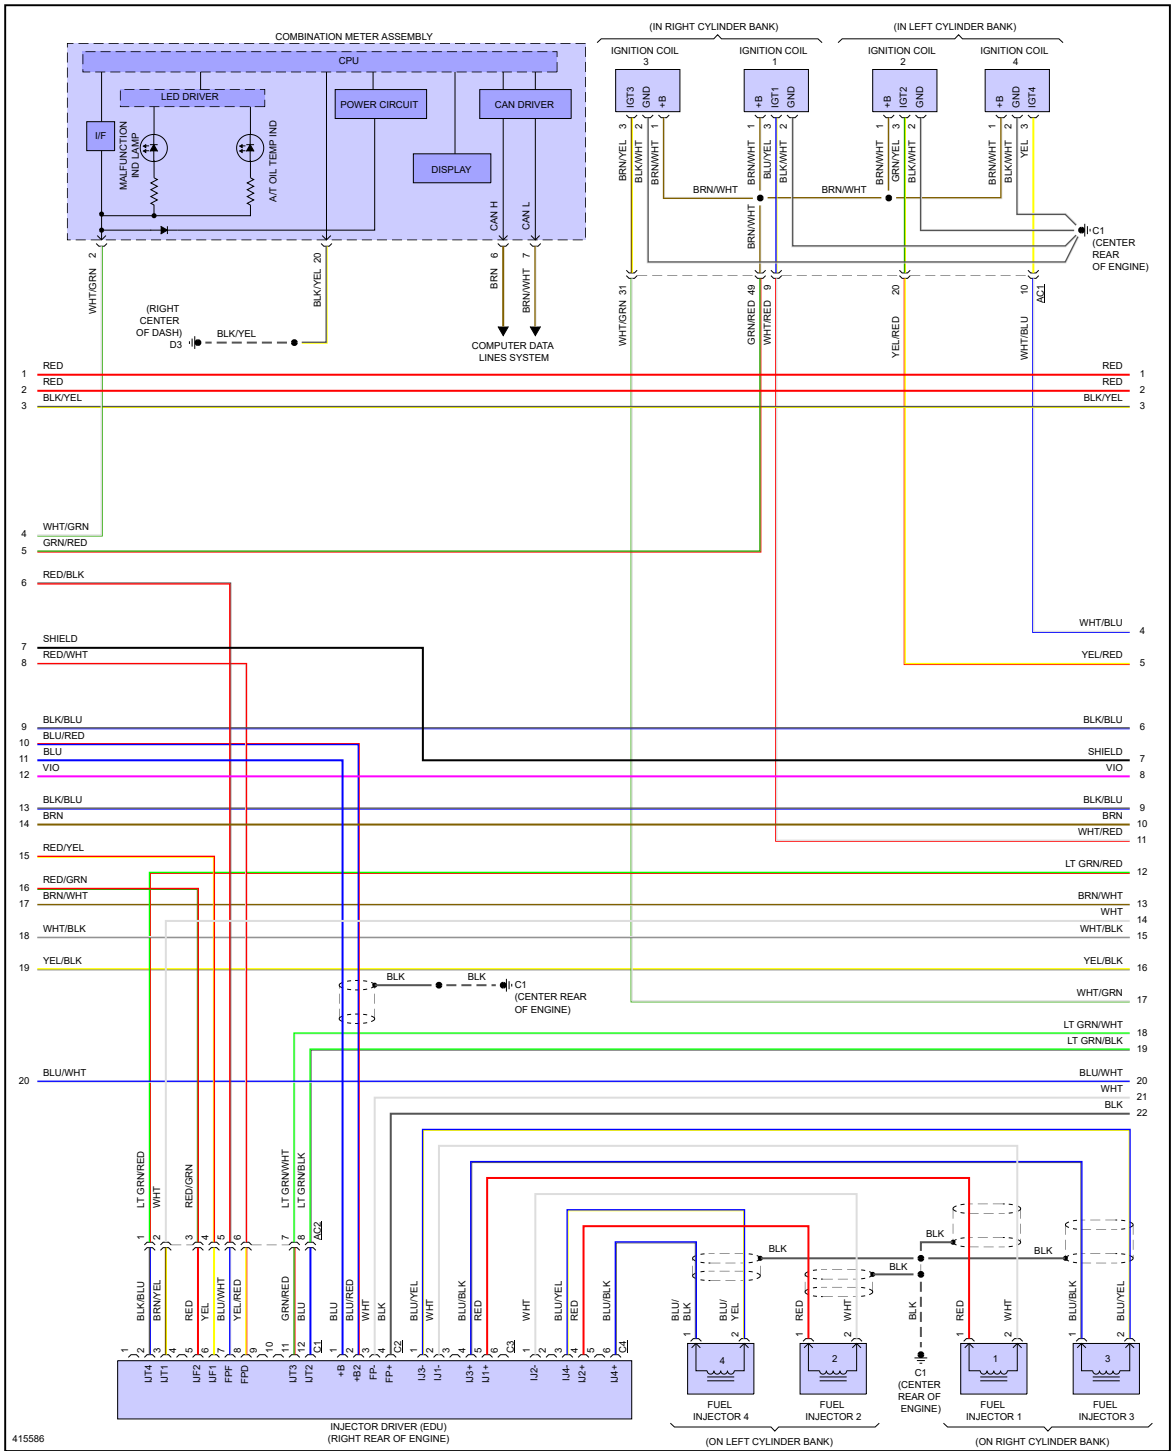

YMMS: 2013 Subaru BRZ Premium
 Engine: 2.0L Eng
 VIN:

Aug 20, 2022
 License:
 Odometer:

ENGINE PERFORMANCE > 2.0L

Fig 1: 2.0L, Engine Performance Circuit (1 of 6)

Fig 2: 2.0L, Engine Performance Circuit (2 of 6)

Fig 3: 2.0L, Engine Performance Circuit (3 of 6)

Fig 4: 2.0L, Engine Performance Circuit (4 of 6)

Fig 5: 2.0L, Engine Performance Circuit (5 of 6)

Fig 6: 2.0L, Engine Performance Circuit (6 of 6)