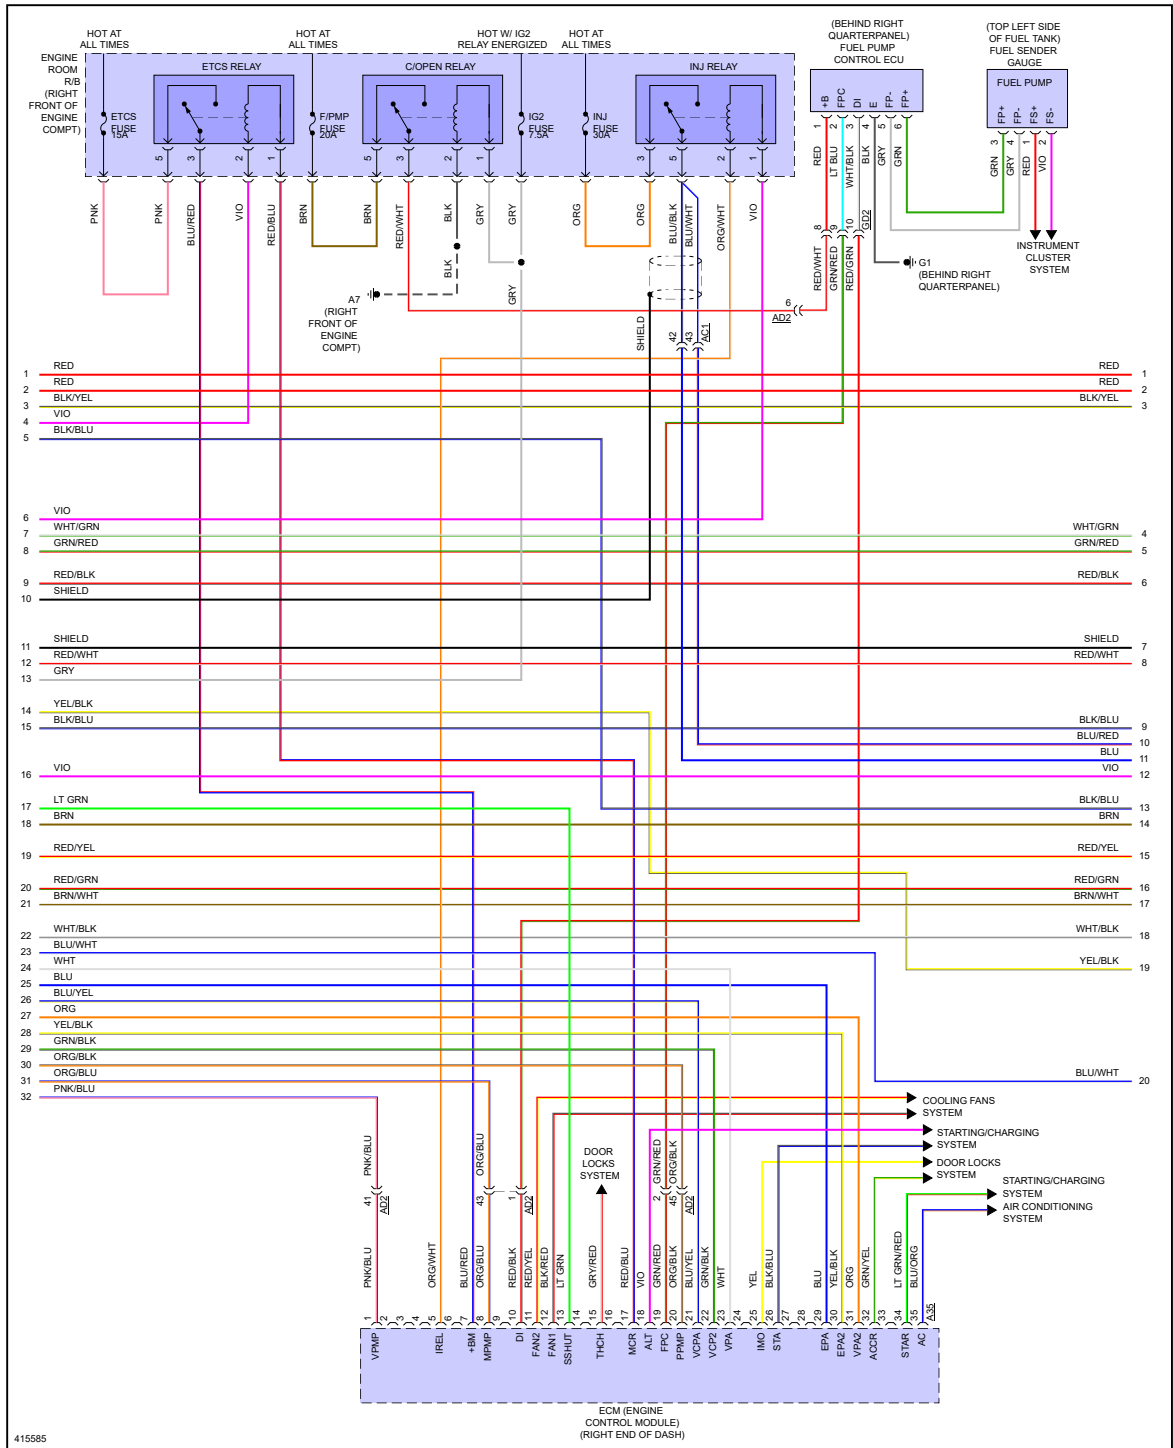

YMMS: 2013 Subaru BRZ Premium
 Engine: 2.0L Eng
 VIN:

Aug 20, 2022
 License:
 Odometer:

ENGINE PERFORMANCE > 2.0L

Fig 1: 2.0L, Engine Performance Circuit (1 of 6)

Fig 2: 2.0L, Engine Performance Circuit (2 of 6)

Fig 3: 2.0L, Engine Performance Circuit (3 of 6)

Fig 4: 2.0L, Engine Performance Circuit (4 of 6)

Fig 5: 2.0L, Engine Performance Circuit (5 of 6)

Fig 6: 2.0L, Engine Performance Circuit (6 of 6)